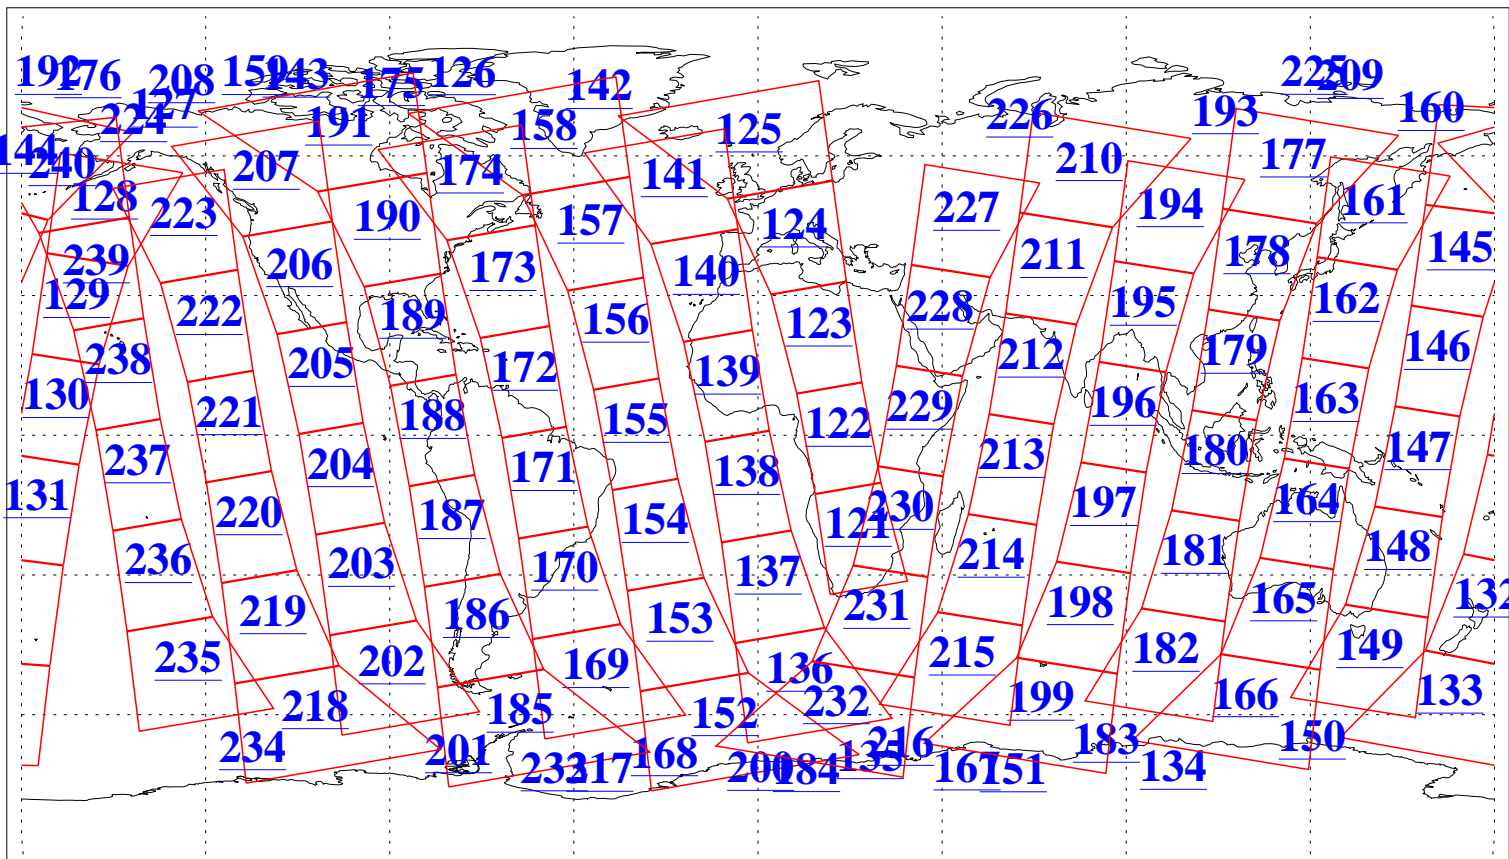

L1B Availability  
AMSU Granules: 240  
HSB Granules: 0  
AIRS Granules: 240

11 Dec 2004  
DoY 346  
Aqua Day 952  
Granules: 1 to 120

Granules: 121 to 240

Legend: AMSU Available, HSB Available, AIRS Available

L1B Availability  
AMSU Granules: 240  
HSB Granules: 0  
AIRS Granules: 240

11 Dec 2004  
DoY 346  
Aqua Day 952

Ascending Granules

Descending Granules

Legend: AMSU Available, HSB Available, AIRS Available

L1B Availability  
 AMSU Granules: 240  
 HSB Granules: 0  
 AIRS Granules: 240

11 Dec 2004  
 DoY 346  
 Aqua Day 952

Northern Hemisphere Granules

Southern Hemisphere Granules

Legend: AMSU Available, HSB Available, AIRS Available