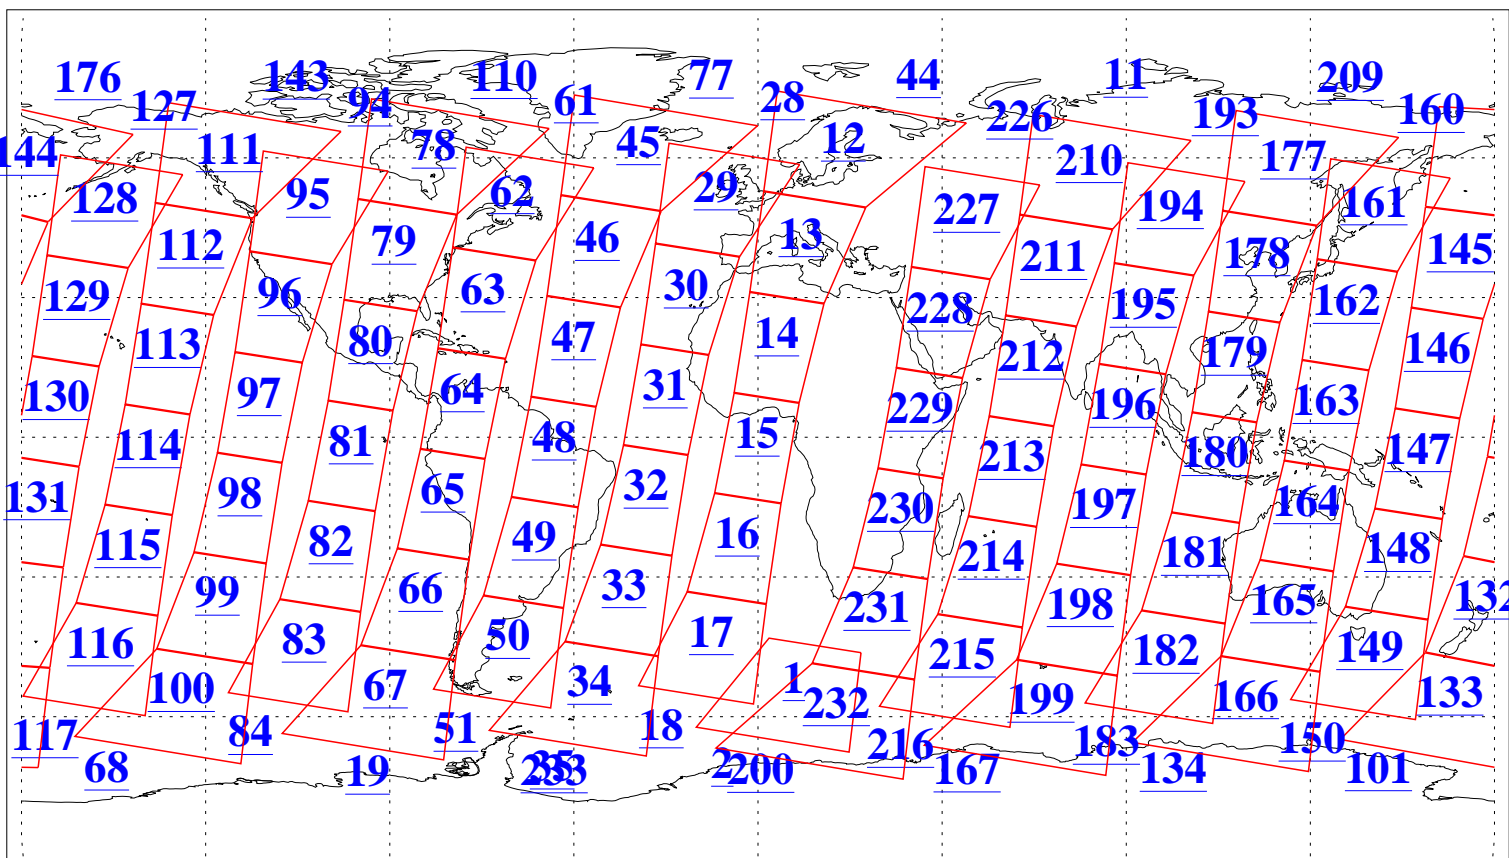

L1B Availability  
AMSU Granules: 240  
HSB Granules: 0  
AIRS Granules: 240

11 Dec 2004  
DoY 346  
Aqua Day 952  
Granules: 1 to 120

Granules: 121 to 240

Legend: AMSU Available, HSB Available, AIRS Available

L1B Availability  
AMSU Granules: 240  
HSB Granules: 0  
AIRS Granules: 240

11 Dec 2004  
DoY 346  
Aqua Day 952

Ascending Granules

Descending Granules

Legend: AMSU Available, HSB Available, AIRS Available

L1B Availability  
 AMSU Granules: 240  
 HSB Granules: 0  
 AIRS Granules: 240

11 Dec 2004  
 DoY 346  
 Aqua Day 952

Northern Hemisphere Granules

Southern Hemisphere Granules

Legend: AMSU Available, HSB Available, AIRS Available