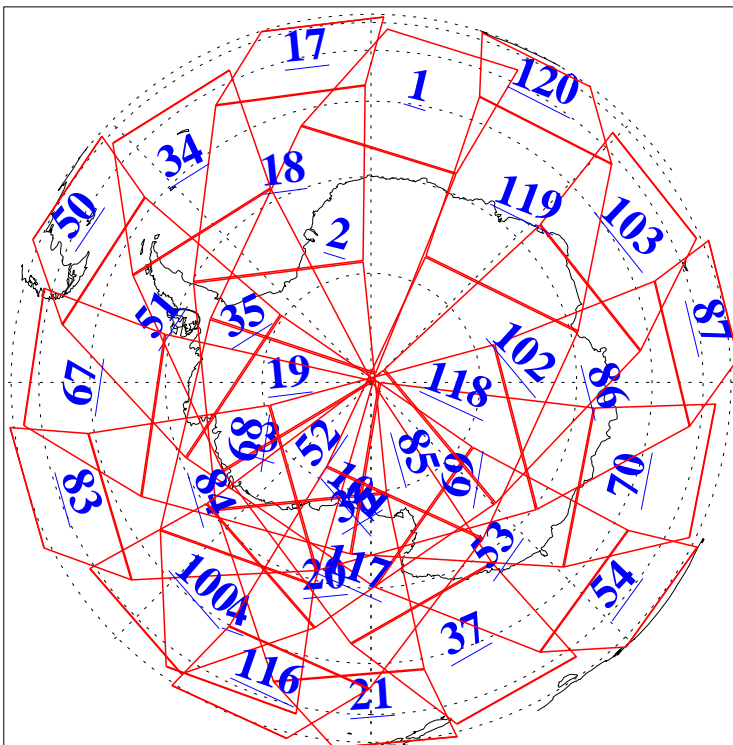

L1B Availability  
AMSU Granules: 240  
HSB Granules: 0  
AIRS Granules: 240

11 Dec 2004  
DoY 346  
Aqua Day 952  
Granules: 1 to 120

Granules: 121 to 240

Legend: AMSU Available, HSB Available, AIRS Available

L1B Availability  
AMSU Granules: 240  
HSB Granules: 0  
AIRS Granules: 240

11 Dec 2004  
DoY 346  
Aqua Day 952

Ascending Granules

Descending Granules

Legend: AMSU Available, HSB Available, AIRS Available

L1B Availability  
 AMSU Granules: 240  
 HSB Granules: 0  
 AIRS Granules: 240

11 Dec 2004  
 DoY 346  
 Aqua Day 952

Northern Hemisphere Granules

Southern Hemisphere Granules

Legend: AMSU Available, HSB Available, AIRS Available