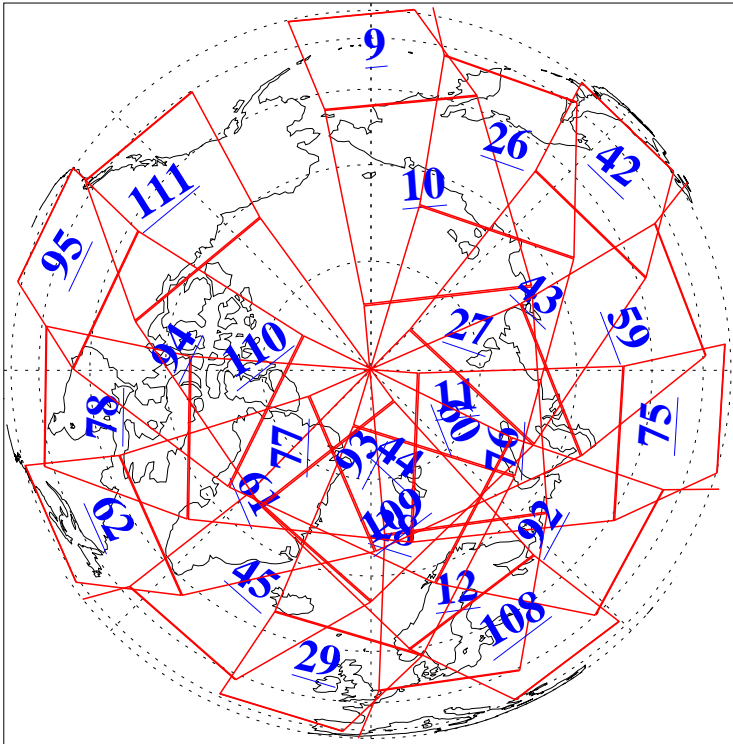

L1B Availability  
AMSU Granules: 240  
HSB Granules: 0  
AIRS Granules: 240

11 Dec 2004  
DoY 346  
Aqua Day 952  
Granules: 1 to 120

Granules: 121 to 240

Legend: AMSU Available, HSB Available, AIRS Available

L1B Availability  
AMSU Granules: 240  
HSB Granules: 0  
AIRS Granules: 240

11 Dec 2004  
DoY 346  
Aqua Day 952

Ascending Granules

Descending Granules

Legend: AMSU Available, HSB Available, AIRS Available

L1B Availability  
 AMSU Granules: 240  
 HSB Granules: 0  
 AIRS Granules: 240

11 Dec 2004  
 DoY 346  
 Aqua Day 952

Northern Hemisphere Granules

Southern Hemisphere Granules

Legend: AMSU Available, HSB Available, AIRS Available