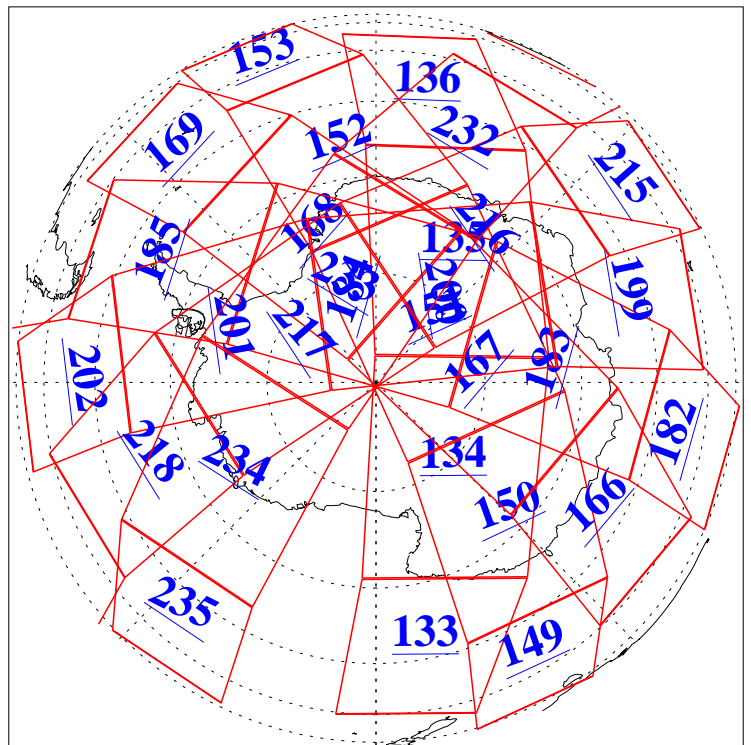

L1B Availability  
AMSU Granules: 240  
HSB Granules: 0  
AIRS Granules: 240

11 Dec 2004  
DoY 346  
Aqua Day 952  
Granules: 1 to 120

Granules: 121 to 240

Legend: AMSU Available, HSB Available, AIRS Available

L1B Availability  
AMSU Granules: 240  
HSB Granules: 0  
AIRS Granules: 240

11 Dec 2004  
DoY 346  
Aqua Day 952

Ascending Granules

Descending Granules

Legend: AMSU Available, HSB Available, AIRS Available

L1B Availability  
 AMSU Granules: 240  
 HSB Granules: 0  
 AIRS Granules: 240

11 Dec 2004  
 DoY 346  
 Aqua Day 952

Northern Hemisphere Granules

Southern Hemisphere Granules

Legend: AMSU Available, HSB Available, AIRS Available