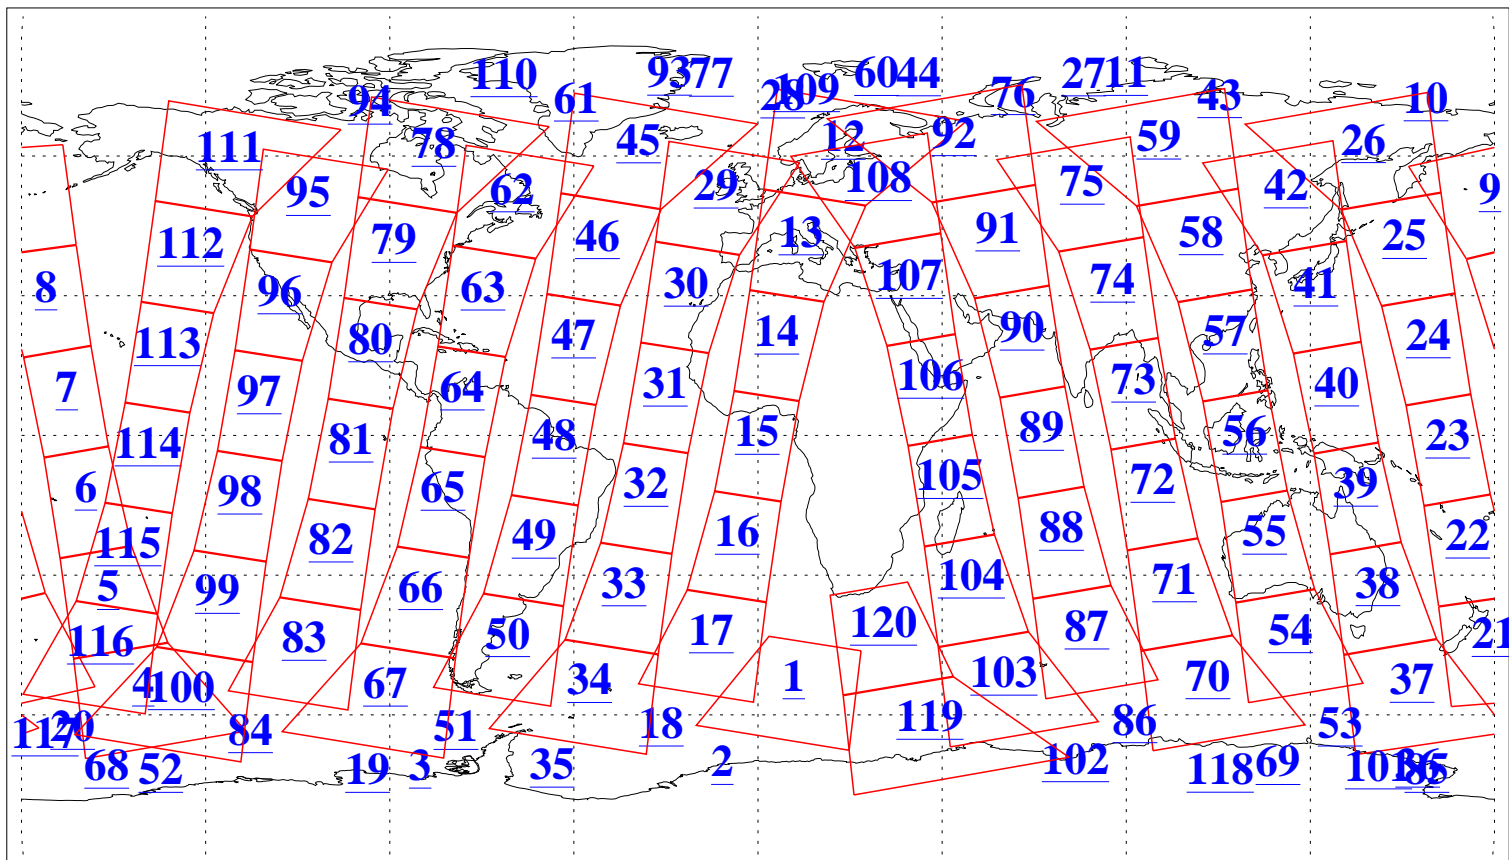

L1B Availability  
AMSU Granules: 240  
HSB Granules: 0  
AIRS Granules: 240

11 Dec 2004  
DoY 346  
Aqua Day 952  
Granules: 1 to 120

Granules: 121 to 240

Legend: AMSU Available, HSB Available, AIRS Available

L1B Availability  
AMSU Granules: 240  
HSB Granules: 0  
AIRS Granules: 240

11 Dec 2004  
DoY 346  
Aqua Day 952

Ascending Granules

Descending Granules

Legend: AMSU Available, HSB Available, AIRS Available

L1B Availability  
 AMSU Granules: 240  
 HSB Granules: 0  
 AIRS Granules: 240

11 Dec 2004  
 DoY 346  
 Aqua Day 952

Northern Hemisphere Granules

Southern Hemisphere Granules

Legend: AMSU Available, HSB Available, AIRS Available