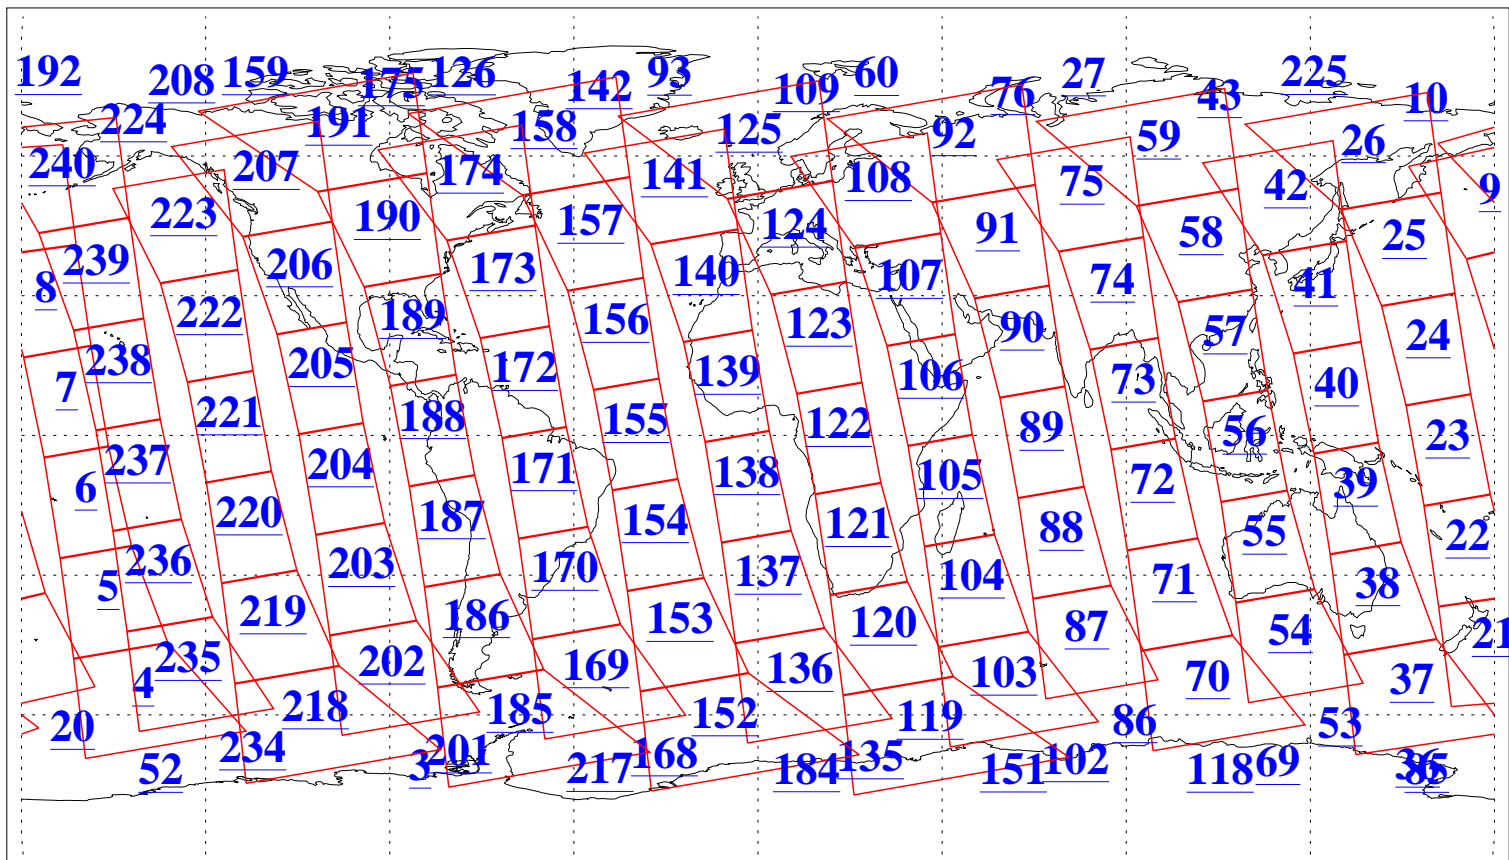

L1B Availability  
AMSU Granules: 240  
HSB Granules: 0  
AIRS Granules: 240

11 Dec 2004  
DoY 346  
Aqua Day 952  
Granules: 1 to 120

Granules: 121 to 240

Legend: AMSU Available, HSB Available, AIRS Available

L1B Availability  
AMSU Granules: 240  
HSB Granules: 0  
AIRS Granules: 240

11 Dec 2004  
DoY 346  
Aqua Day 952

Ascending Granules

Descending Granules

Legend: AMSU Available, HSB Available, AIRS Available

L1B Availability  
 AMSU Granules: 240  
 HSB Granules: 0  
 AIRS Granules: 240

11 Dec 2004  
 DoY 346  
 Aqua Day 952

Northern Hemisphere Granules

Southern Hemisphere Granules

Legend: AMSU Available, HSB Available, AIRS Available