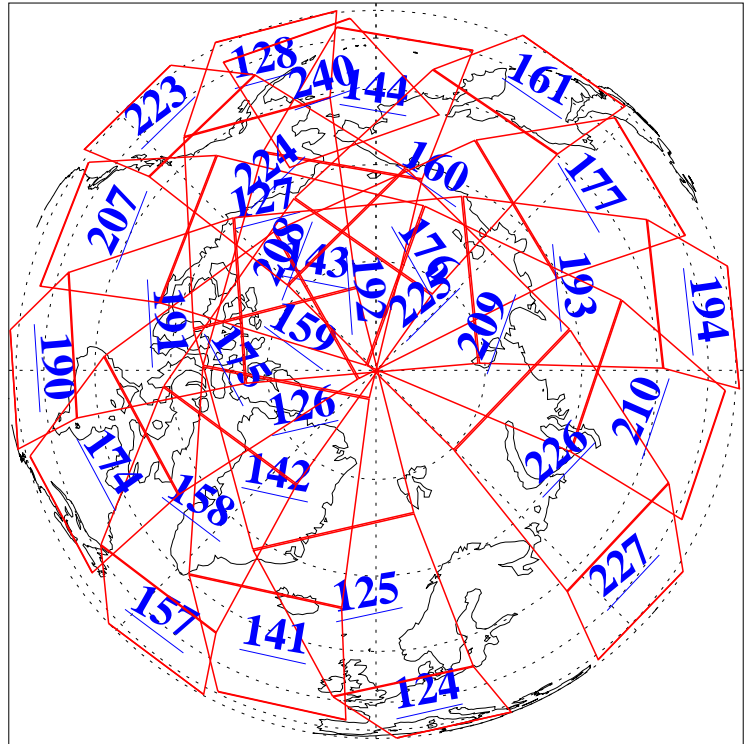

L1B Availability  
AMSU Granules: 240  
HSB Granules: 0  
AIRS Granules: 240

11 Dec 2004  
DoY 346  
Aqua Day 952  
Granules: 1 to 120

Granules: 121 to 240

Legend: AMSU Available, HSB Available, AIRS Available

L1B Availability  
AMSU Granules: 240  
HSB Granules: 0  
AIRS Granules: 240

11 Dec 2004  
DoY 346  
Aqua Day 952

Ascending Granules

Descending Granules

Legend: AMSU Available, HSB Available, AIRS Available

L1B Availability  
 AMSU Granules: 240  
 HSB Granules: 0  
 AIRS Granules: 240

11 Dec 2004  
 DoY 346  
 Aqua Day 952

Northern Hemisphere Granules

Southern Hemisphere Granules

Legend: AMSU Available, HSB Available, AIRS Available