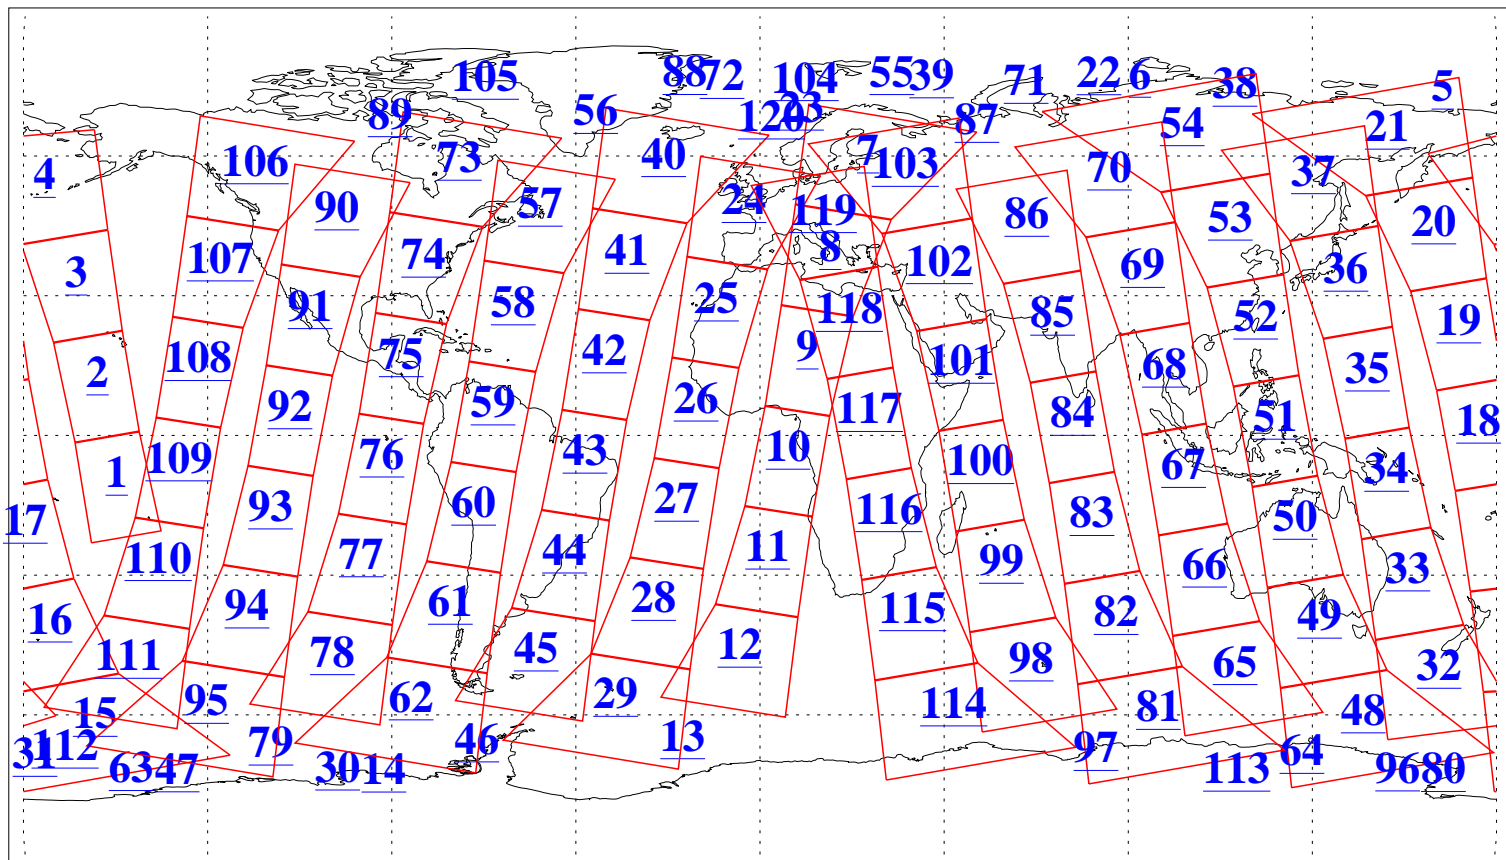

L1B Availability
AMSU Granules: 240
HSB Granules: 0
AIRS Granules: 240

8 Dec 2004
DoY 343
Aqua Day 949
Granules: 1 to 120

Granules: 121 to 240

Legend: AMSU Available, HSB Available, AIRS Available

L1B Availability
AMSU Granules: 240
HSB Granules: 0
AIRS Granules: 240

8 Dec 2004
DoY 343
Aqua Day 949

Ascending Granules

Descending Granules

Legend: AMSU Available, HSB Available, AIRS Available

L1B Availability
 AMSU Granules: 240
 HSB Granules: 0
 AIRS Granules: 240

8 Dec 2004
 DoY 343
 Aqua Day 949

Northern Hemisphere Granules

Southern Hemisphere Granules

Legend: AMSU Available, HSB Available, AIRS Available