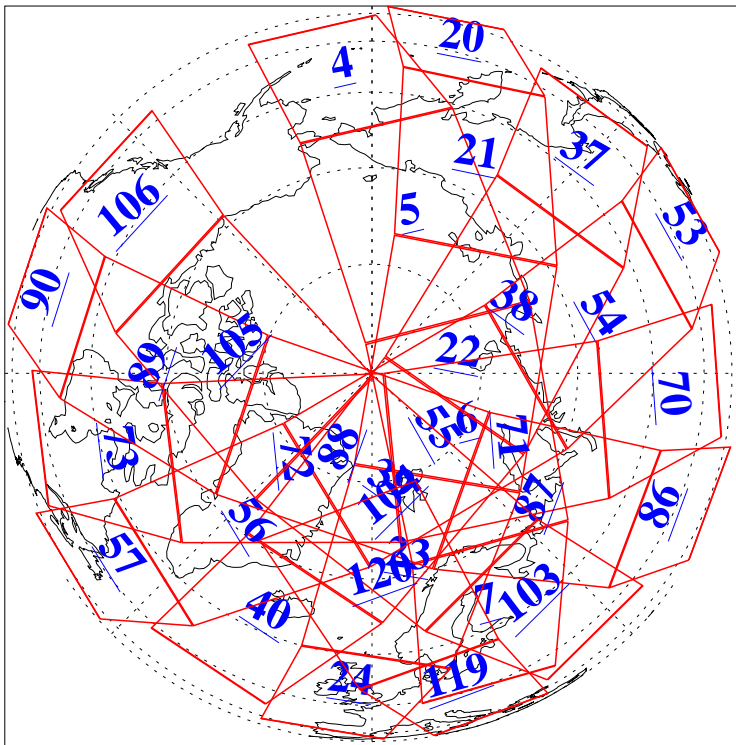

L1B Availability
AMSU Granules: 240
HSB Granules: 0
AIRS Granules: 240

8 Dec 2004
DoY 343
Aqua Day 949
Granules: 1 to 120

Granules: 121 to 240

Legend: AMSU Available, HSB Available, AIRS Available

L1B Availability
AMSU Granules: 240
HSB Granules: 0
AIRS Granules: 240

8 Dec 2004
DoY 343
Aqua Day 949

Ascending Granules

Descending Granules

Legend: AMSU Available, HSB Available, AIRS Available

L1B Availability
 AMSU Granules: 240
 HSB Granules: 0
 AIRS Granules: 240

8 Dec 2004
 DoY 343
 Aqua Day 949

Northern Hemisphere Granules

Southern Hemisphere Granules

Legend: AMSU Available, HSB Available, AIRS Available