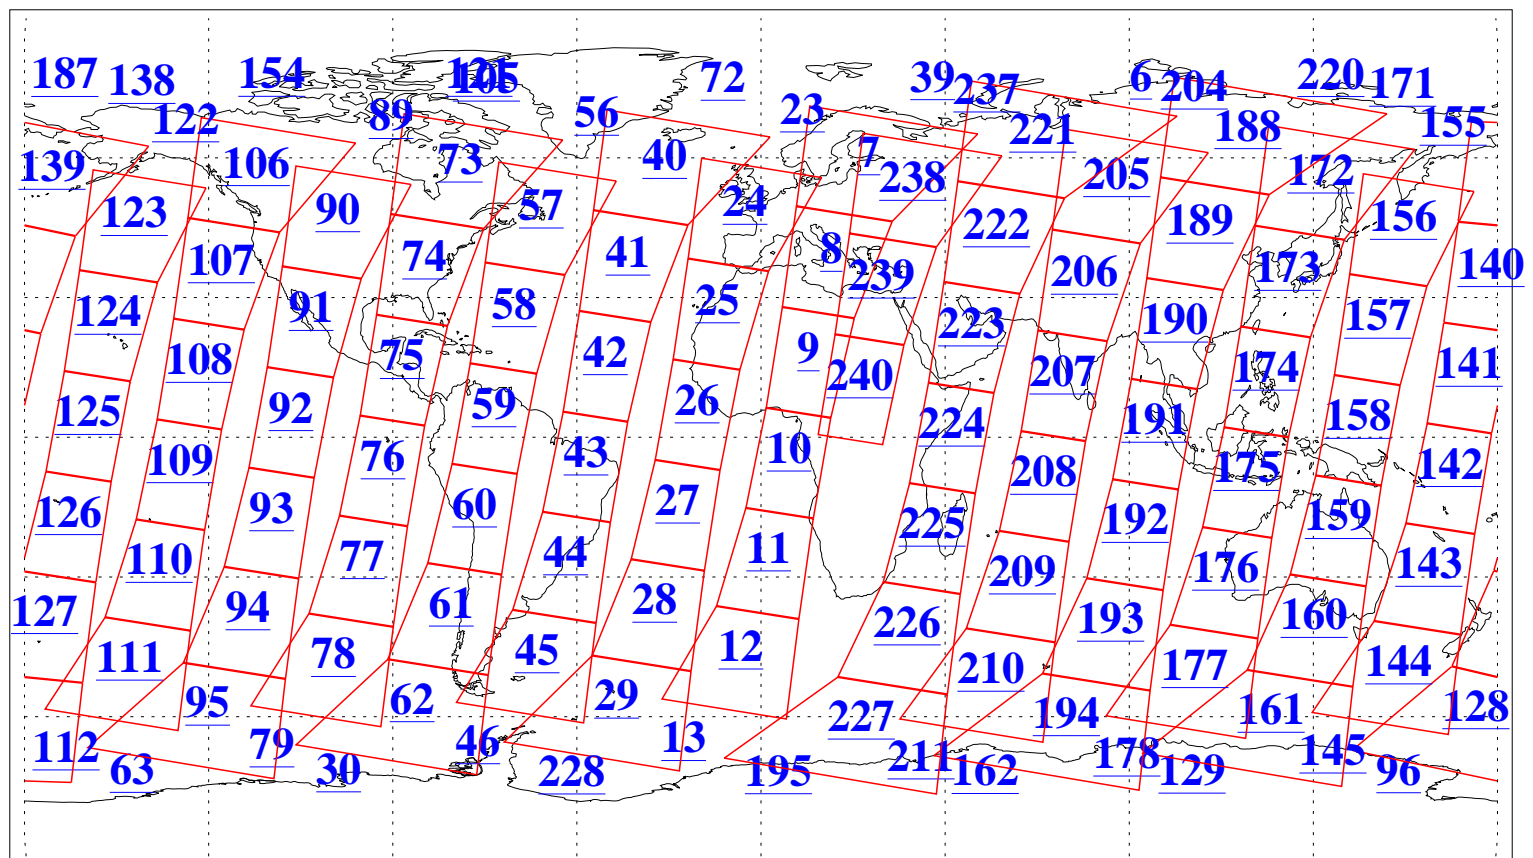

L1B Availability
AMSU Granules: 240
HSB Granules: 0
AIRS Granules: 240

8 Dec 2004
DoY 343
Aqua Day 949
Granules: 1 to 120

Granules: 121 to 240

Legend: AMSU Available, HSB Available, AIRS Available

L1B Availability
AMSU Granules: 240
HSB Granules: 0
AIRS Granules: 240

8 Dec 2004
DoY 343
Aqua Day 949

Ascending Granules

Descending Granules

Legend: AMSU Available, HSB Available, AIRS Available

L1B Availability
 AMSU Granules: 240
 HSB Granules: 0
 AIRS Granules: 240

8 Dec 2004
 DoY 343
 Aqua Day 949

Northern Hemisphere Granules

Southern Hemisphere Granules

Legend: AMSU Available, HSB Available, AIRS Available