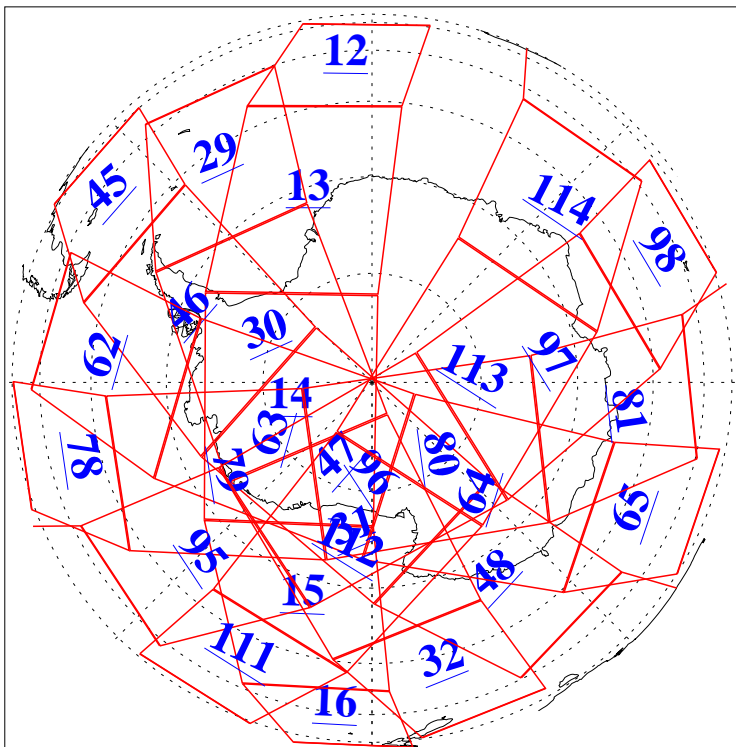

L1B Availability
AMSU Granules: 240
HSB Granules: 0
AIRS Granules: 240

8 Dec 2004
DoY 343
Aqua Day 949
Granules: 1 to 120

Granules: 121 to 240

Legend: AMSU Available, HSB Available, AIRS Available

L1B Availability
AMSU Granules: 240
HSB Granules: 0
AIRS Granules: 240

8 Dec 2004
DoY 343
Aqua Day 949

Ascending Granules

Descending Granules

Legend: AMSU Available, HSB Available, AIRS Available

L1B Availability
 AMSU Granules: 240
 HSB Granules: 0
 AIRS Granules: 240

8 Dec 2004
 DoY 343
 Aqua Day 949

Northern Hemisphere Granules

Southern Hemisphere Granules

Legend: AMSU Available, HSB Available, AIRS Available