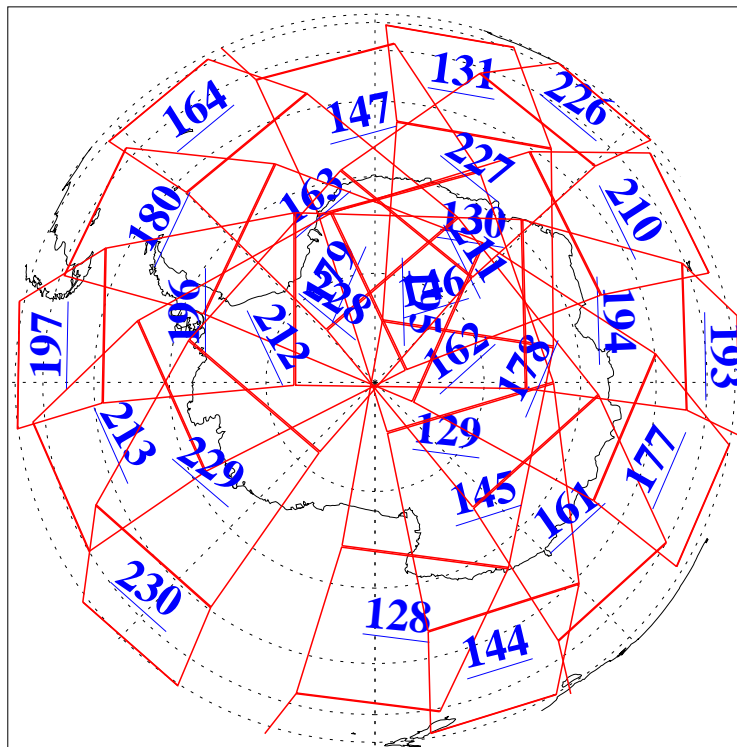

L1B Availability
AMSU Granules: 240
HSB Granules: 0
AIRS Granules: 240

8 Dec 2004
DoY 343
Aqua Day 949
Granules: 1 to 120

Granules: 121 to 240

Legend: AMSU Available, HSB Available, AIRS Available

L1B Availability
AMSU Granules: 240
HSB Granules: 0
AIRS Granules: 240

8 Dec 2004
DoY 343
Aqua Day 949

Ascending Granules

Descending Granules

Legend: AMSU Available, HSB Available, AIRS Available

L1B Availability
 AMSU Granules: 240
 HSB Granules: 0
 AIRS Granules: 240

8 Dec 2004
 DoY 343
 Aqua Day 949

Northern Hemisphere Granules

Southern Hemisphere Granules

Legend: AMSU Available, HSB Available, AIRS Available