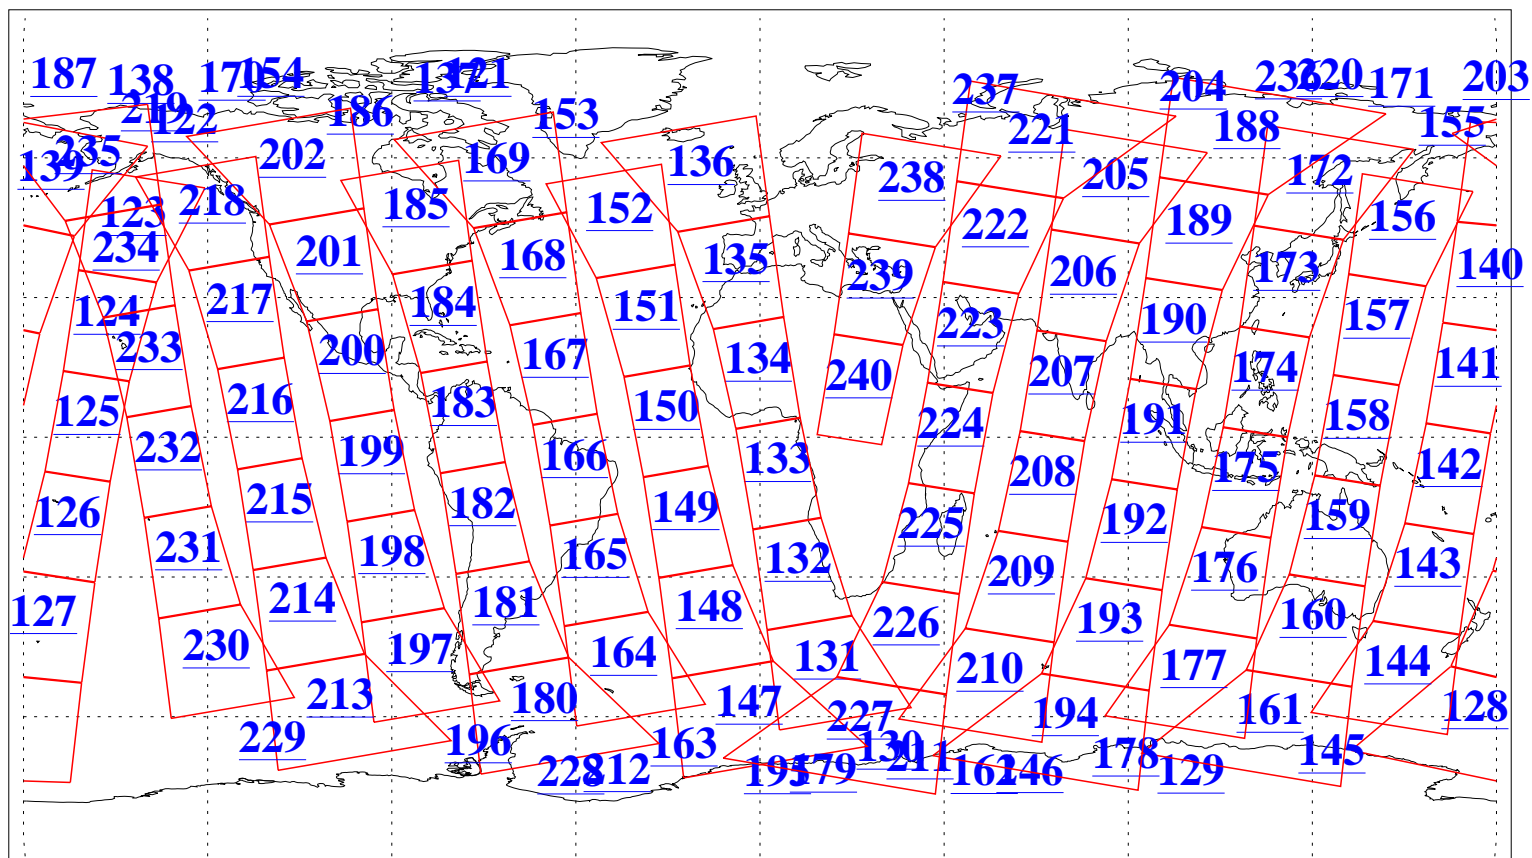

L1B Availability
AMSU Granules: 240
HSB Granules: 0
AIRS Granules: 240

8 Dec 2004
DoY 343
Aqua Day 949
Granules: 1 to 120

Granules: 121 to 240

Legend: AMSU Available, HSB Available, AIRS Available

L1B Availability
AMSU Granules: 240
HSB Granules: 0
AIRS Granules: 240

8 Dec 2004
DoY 343
Aqua Day 949

Ascending Granules

Descending Granules

Legend: AMSU Available, HSB Available, AIRS Available

L1B Availability
 AMSU Granules: 240
 HSB Granules: 0
 AIRS Granules: 240

8 Dec 2004
 DoY 343
 Aqua Day 949