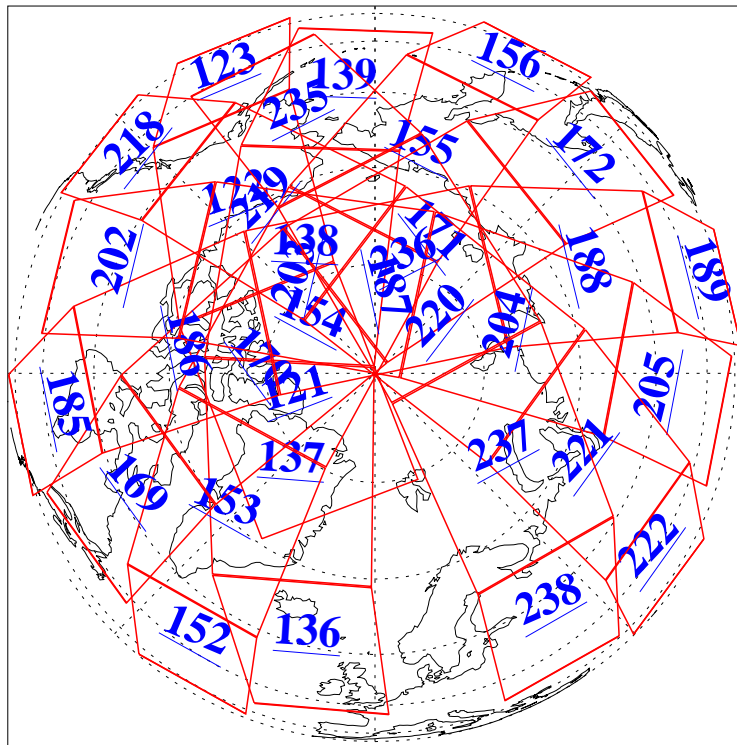

L1B Availability
AMSU Granules: 240
HSB Granules: 0
AIRS Granules: 240

8 Dec 2004
DoY 343
Aqua Day 949
Granules: 1 to 120

Granules: 121 to 240

Legend: AMSU Available, HSB Available, AIRS Available

L1B Availability
AMSU Granules: 240
HSB Granules: 0
AIRS Granules: 240

8 Dec 2004
DoY 343
Aqua Day 949

Ascending Granules

Descending Granules

Legend: AMSU Available, HSB Available, AIRS Available

L1B Availability
 AMSU Granules: 240
 HSB Granules: 0
 AIRS Granules: 240

8 Dec 2004
 DoY 343
 Aqua Day 949

Northern Hemisphere Granules

Southern Hemisphere Granules

Legend: AMSU Available, HSB Available, AIRS Available