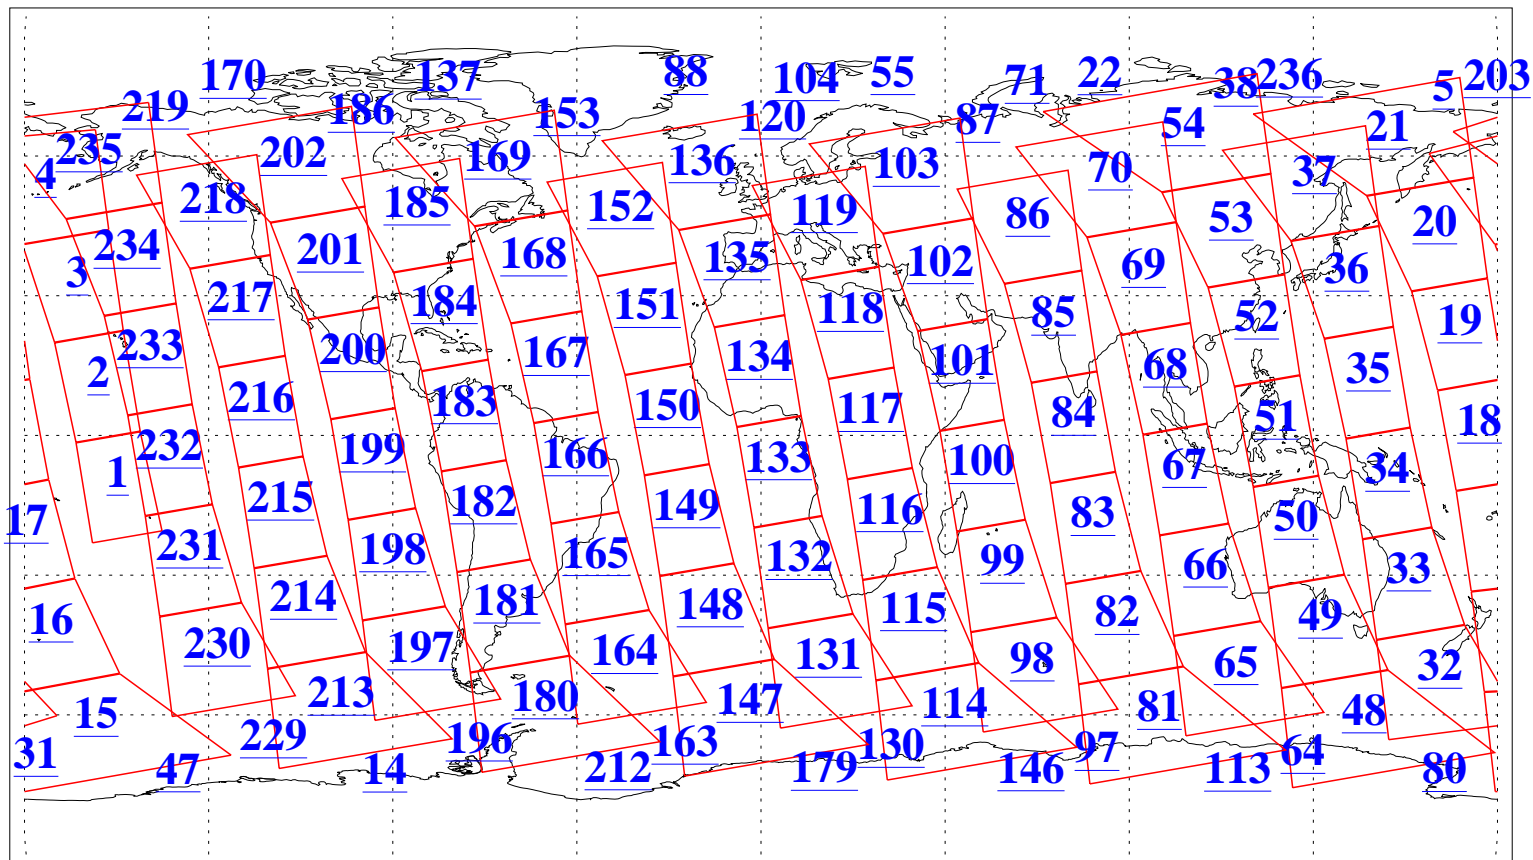

L1B Availability
AMSU Granules: 240
HSB Granules: 0
AIRS Granules: 240

8 Dec 2004
DoY 343
Aqua Day 949
Granules: 1 to 120

Granules: 121 to 240

Legend: AMSU Available, HSB Available, AIRS Available

L1B Availability
AMSU Granules: 240
HSB Granules: 0
AIRS Granules: 240

8 Dec 2004
DoY 343
Aqua Day 949

Ascending Granules

Descending Granules

Legend: AMSU Available, HSB Available, AIRS Available

L1B Availability
 AMSU Granules: 240
 HSB Granules: 0
 AIRS Granules: 240

8 Dec 2004
 DoY 343
 Aqua Day 949

Northern Hemisphere Granules

Southern Hemisphere Granules

Legend: AMSU Available, HSB Available, AIRS Available