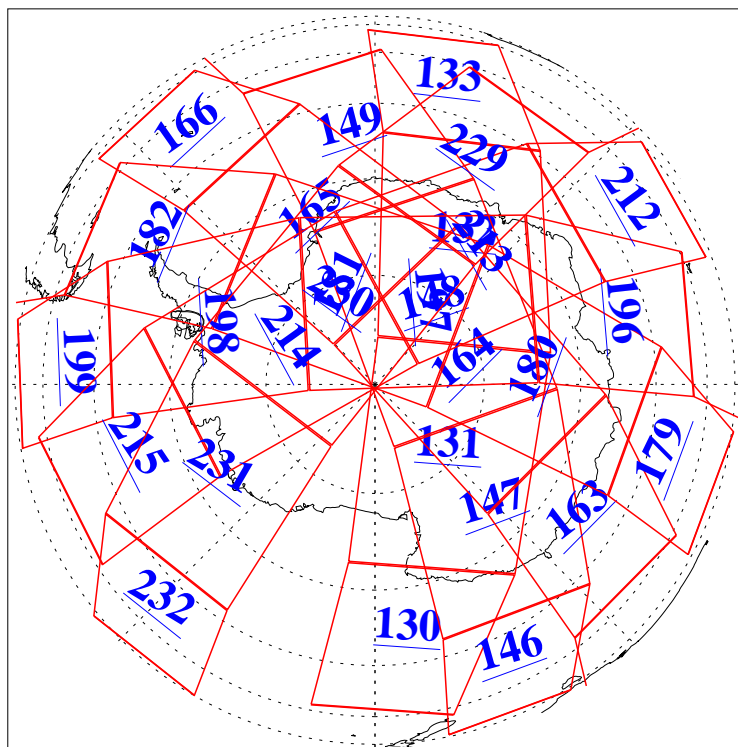

L1B Availability
AMSU Granules: 240
HSB Granules: 0
AIRS Granules: 240

6 Dec 2004
DoY 341
Aqua Day 947
Granules: 1 to 120

Granules: 121 to 240

Legend: AMSU Available, HSB Available, AIRS Available

L1B Availability
AMSU Granules: 240
HSB Granules: 0
AIRS Granules: 240

6 Dec 2004
DoY 341
Aqua Day 947

Ascending Granules

Descending Granules

Legend: AMSU Available, HSB Available, AIRS Available

L1B Availability
 AMSU Granules: 240
 HSB Granules: 0
 AIRS Granules: 240

6 Dec 2004
 DoY 341
 Aqua Day 947

Northern Hemisphere Granules

Southern Hemisphere Granules

Legend: AMSU Available, HSB Available, AIRS Available