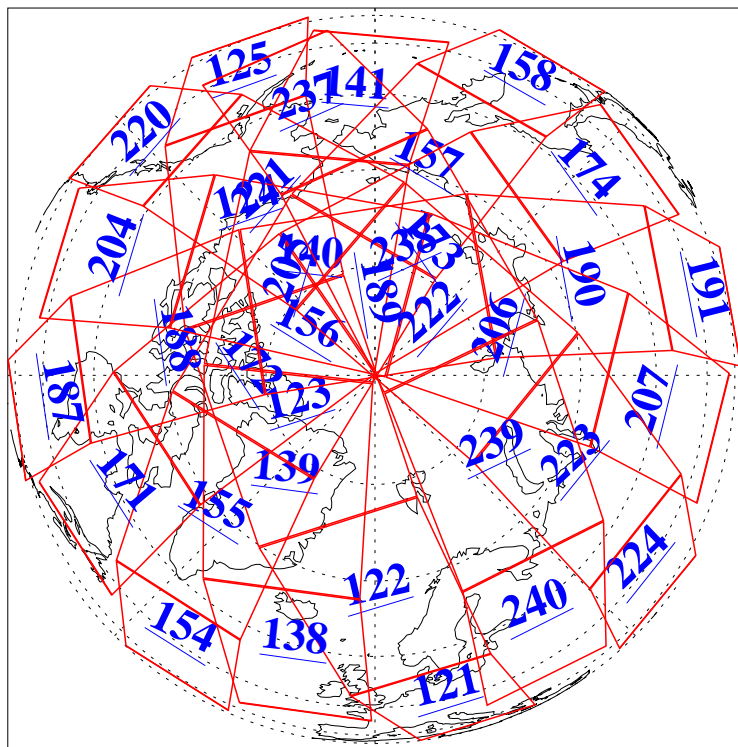

L1B Availability
AMSU Granules: 240
HSB Granules: 0
AIRS Granules: 240

6 Dec 2004
DoY 341
Aqua Day 947
Granules: 1 to 120

Granules: 121 to 240

Legend: AMSU Available, HSB Available, AIRS Available

L1B Availability
AMSU Granules: 240
HSB Granules: 0
AIRS Granules: 240

6 Dec 2004
DoY 341
Aqua Day 947

Ascending Granules

Descending Granules

Legend: AMSU Available, HSB Available, AIRS Available

L1B Availability
 AMSU Granules: 240
 HSB Granules: 0
 AIRS Granules: 240

6 Dec 2004
 DoY 341
 Aqua Day 947

Northern Hemisphere Granules

Southern Hemisphere Granules

Legend: AMSU Available, HSB Available, AIRS Available