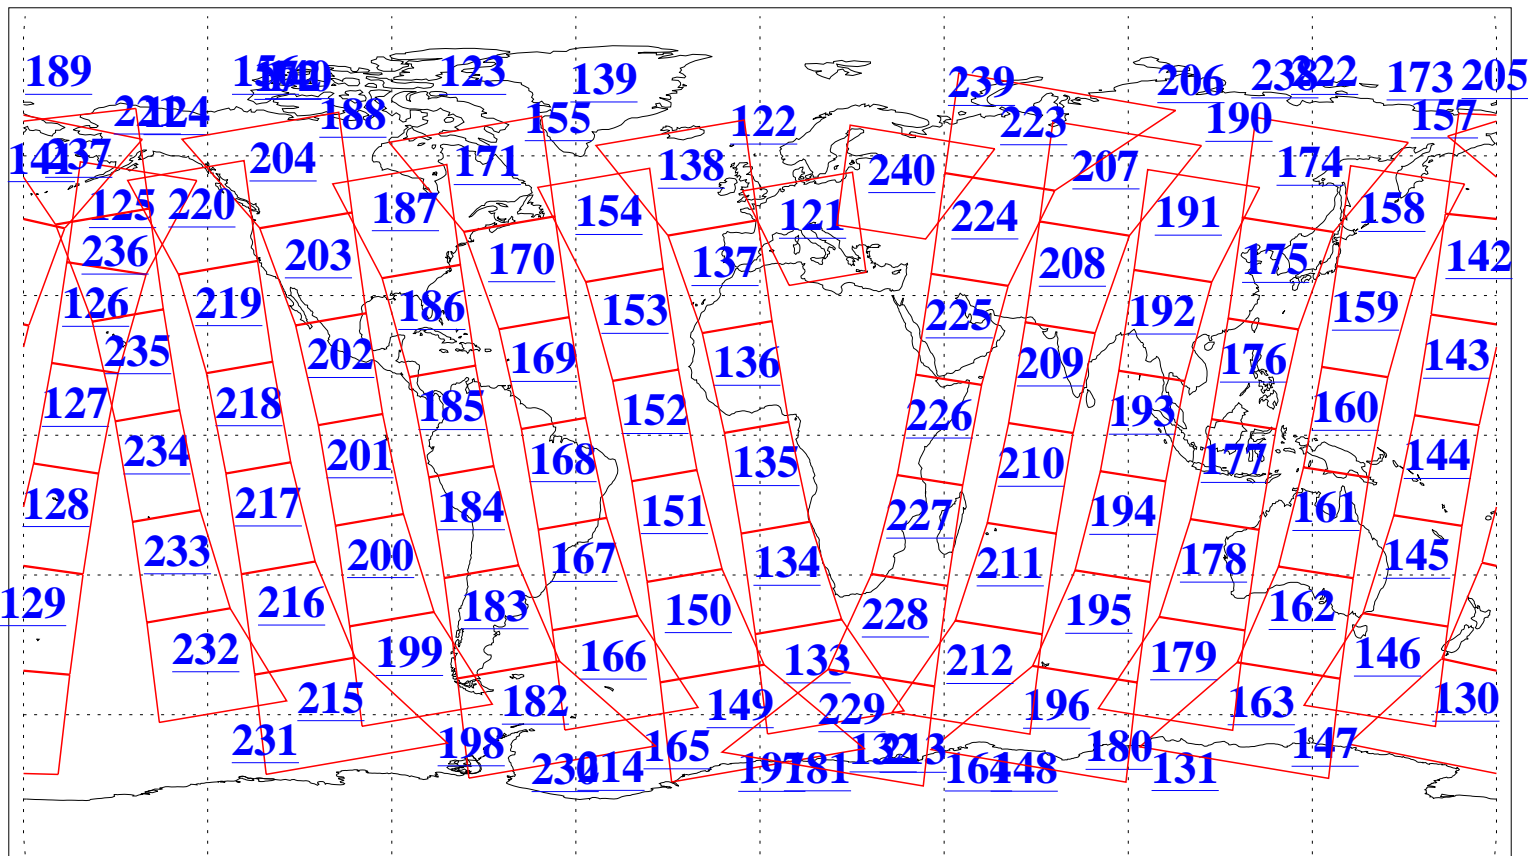

L1B Availability
AMSU Granules: 240
HSB Granules: 0
AIRS Granules: 240

6 Dec 2004
DoY 341
Aqua Day 947
Granules: 1 to 120

Granules: 121 to 240

Legend: AMSU Available, HSB Available, AIRS Available

L1B Availability
AMSU Granules: 240
HSB Granules: 0
AIRS Granules: 240

6 Dec 2004
DoY 341
Aqua Day 947

Ascending Granules

Descending Granules

Legend: AMSU Available, HSB Available, AIRS Available

L1B Availability
 AMSU Granules: 240
 HSB Granules: 0
 AIRS Granules: 240

6 Dec 2004
 DoY 341
 Aqua Day 947