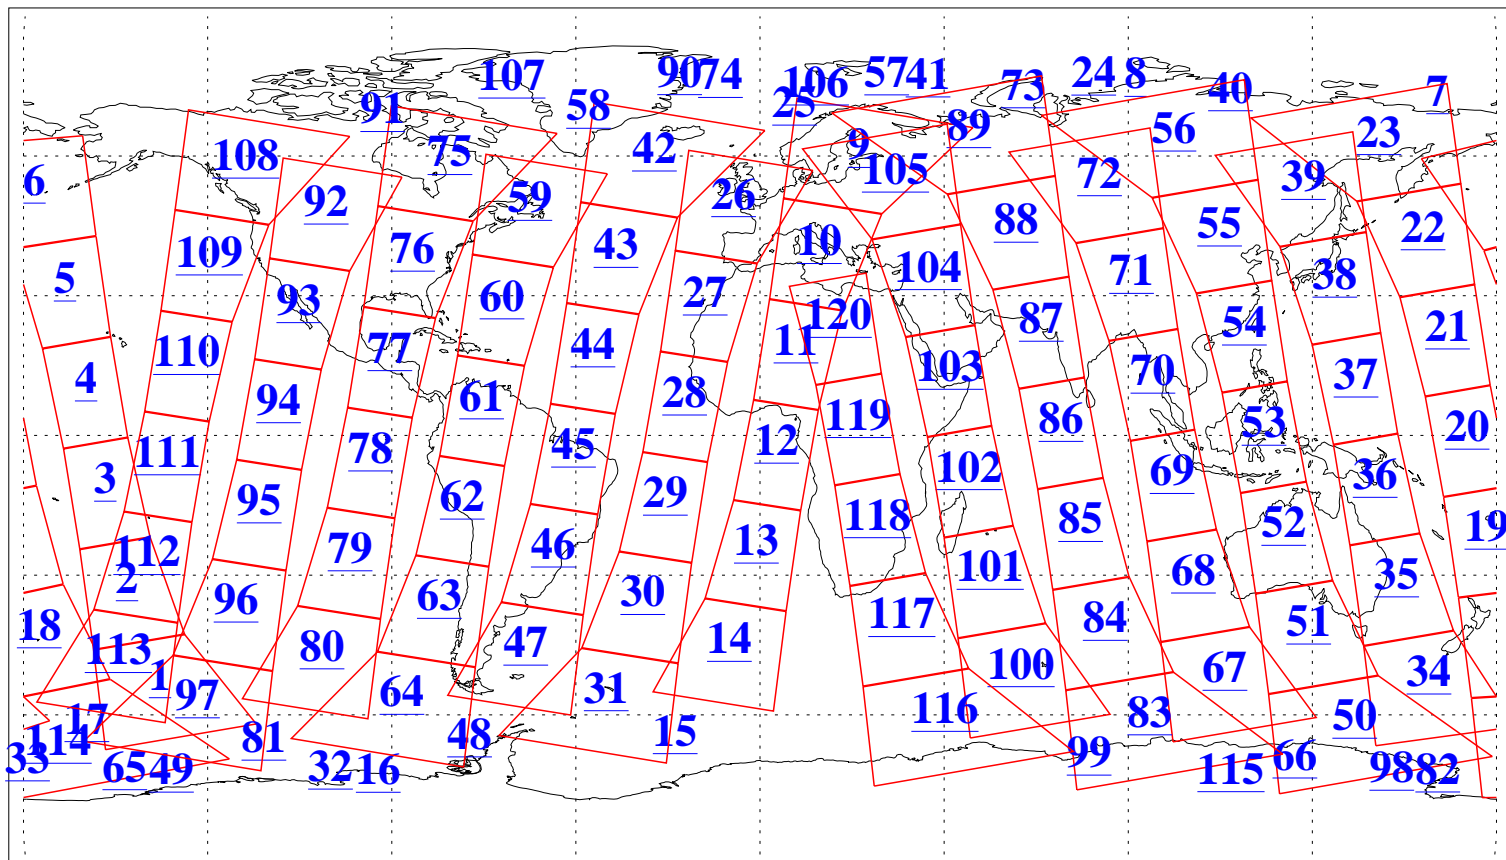

L1B Availability
AMSU Granules: 240
HSB Granules: 0
AIRS Granules: 240

6 Dec 2004
DoY 341
Aqua Day 947
Granules: 1 to 120

Granules: 121 to 240

Legend: AMSU Available, HSB Available, AIRS Available

L1B Availability
AMSU Granules: 240
HSB Granules: 0
AIRS Granules: 240

6 Dec 2004
DoY 341
Aqua Day 947

Ascending Granules

Descending Granules

Legend: AMSU Available, HSB Available, AIRS Available

L1B Availability
 AMSU Granules: 240
 HSB Granules: 0
 AIRS Granules: 240

6 Dec 2004
 DoY 341
 Aqua Day 947

Northern Hemisphere Granules

Southern Hemisphere Granules

Legend: AMSU Available, HSB Available, AIRS Available