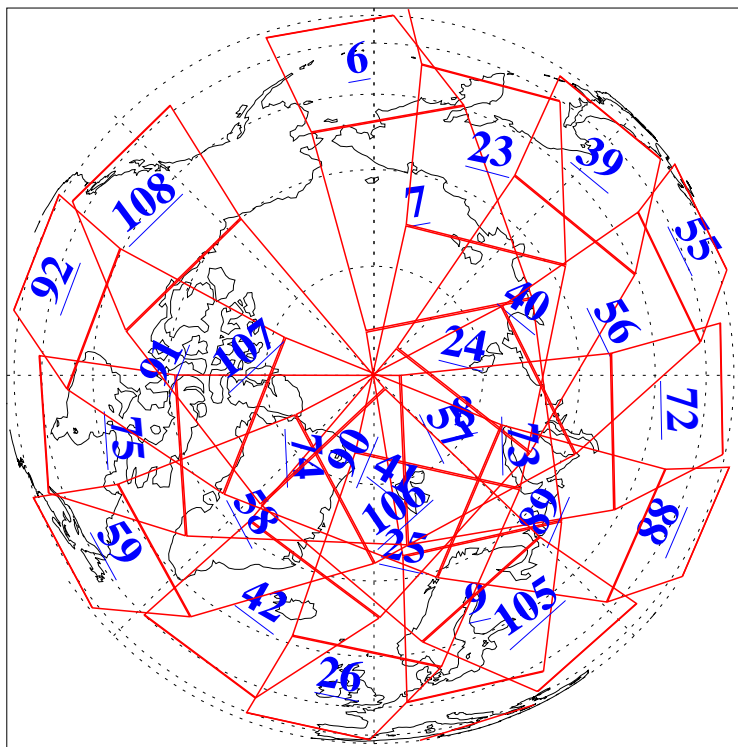

L1B Availability
AMSU Granules: 240
HSB Granules: 0
AIRS Granules: 240

6 Dec 2004
DoY 341
Aqua Day 947
Granules: 1 to 120

Granules: 121 to 240

Legend: AMSU Available, HSB Available, AIRS Available

L1B Availability
AMSU Granules: 240
HSB Granules: 0
AIRS Granules: 240

6 Dec 2004
DoY 341
Aqua Day 947

Ascending Granules

Descending Granules

Legend: AMSU Available, HSB Available, AIRS Available

L1B Availability
 AMSU Granules: 240
 HSB Granules: 0
 AIRS Granules: 240

6 Dec 2004
 DoY 341
 Aqua Day 947

Northern Hemisphere Granules

Southern Hemisphere Granules

Legend: AMSU Available, HSB Available, AIRS Available