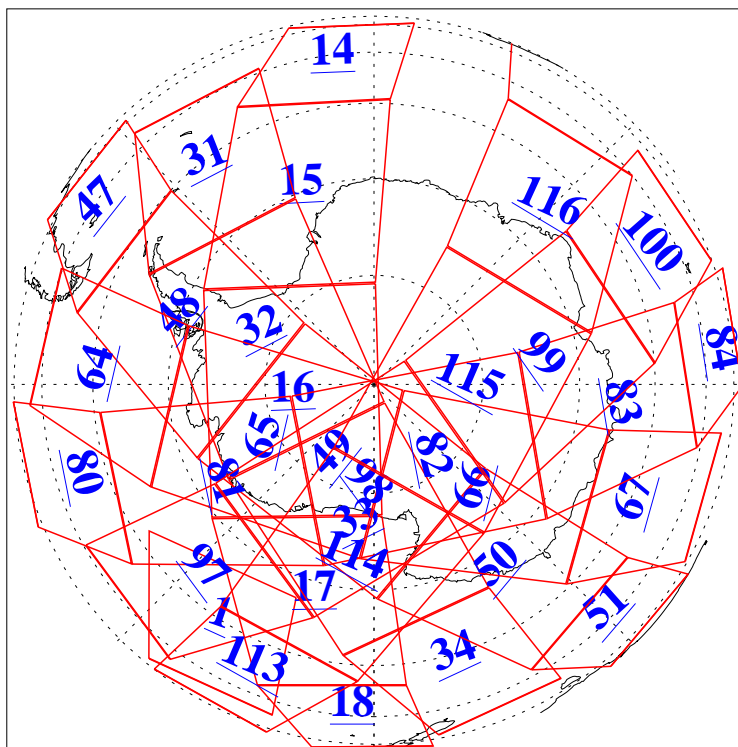

L1B Availability
AMSU Granules: 240
HSB Granules: 0
AIRS Granules: 240

6 Dec 2004
DoY 341
Aqua Day 947
Granules: 1 to 120

Granules: 121 to 240

Legend: AMSU Available, HSB Available, AIRS Available

L1B Availability
AMSU Granules: 240
HSB Granules: 0
AIRS Granules: 240

6 Dec 2004
DoY 341
Aqua Day 947

Ascending Granules

Descending Granules

Legend: AMSU Available, HSB Available, AIRS Available

L1B Availability
 AMSU Granules: 240
 HSB Granules: 0
 AIRS Granules: 240

6 Dec 2004
 DoY 341
 Aqua Day 947

Northern Hemisphere Granules

Southern Hemisphere Granules

Legend: AMSU Available, HSB Available, AIRS Available