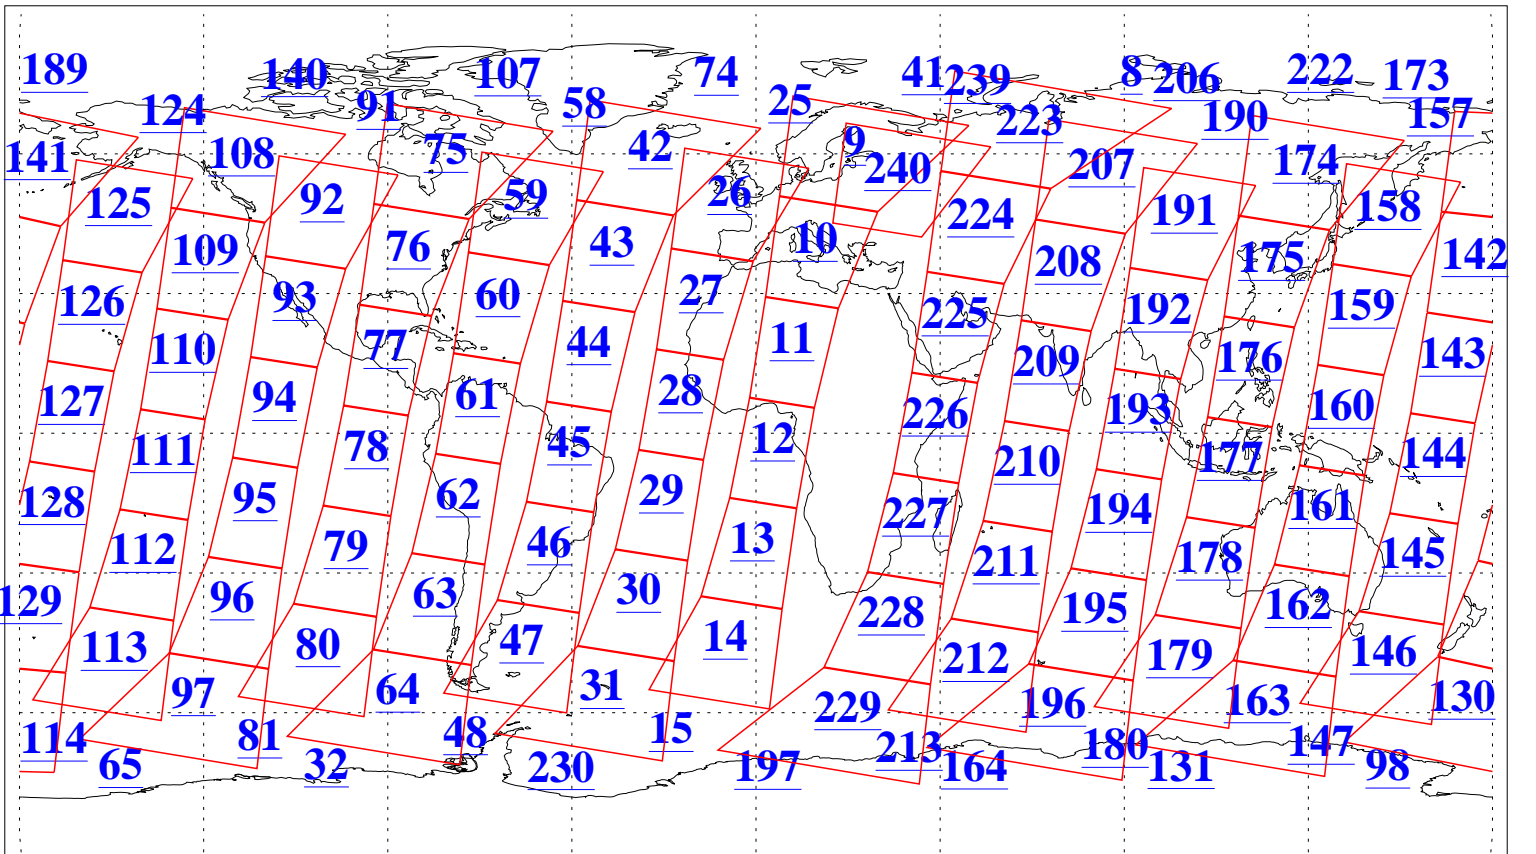

L1B Availability
AMSU Granules: 240
HSB Granules: 0
AIRS Granules: 240

6 Dec 2004
DoY 341
Aqua Day 947
Granules: 1 to 120

Granules: 121 to 240

Legend: AMSU Available, HSB Available, AIRS Available

L1B Availability
AMSU Granules: 240
HSB Granules: 0
AIRS Granules: 240

6 Dec 2004
DoY 341
Aqua Day 947

Ascending Granules

Descending Granules

Legend: AMSU Available, HSB Available, AIRS Available

L1B Availability
 AMSU Granules: 240
 HSB Granules: 0
 AIRS Granules: 240

6 Dec 2004
 DoY 341
 Aqua Day 947

Northern Hemisphere Granules

Southern Hemisphere Granules

Legend: AMSU Available, HSB Available, AIRS Available