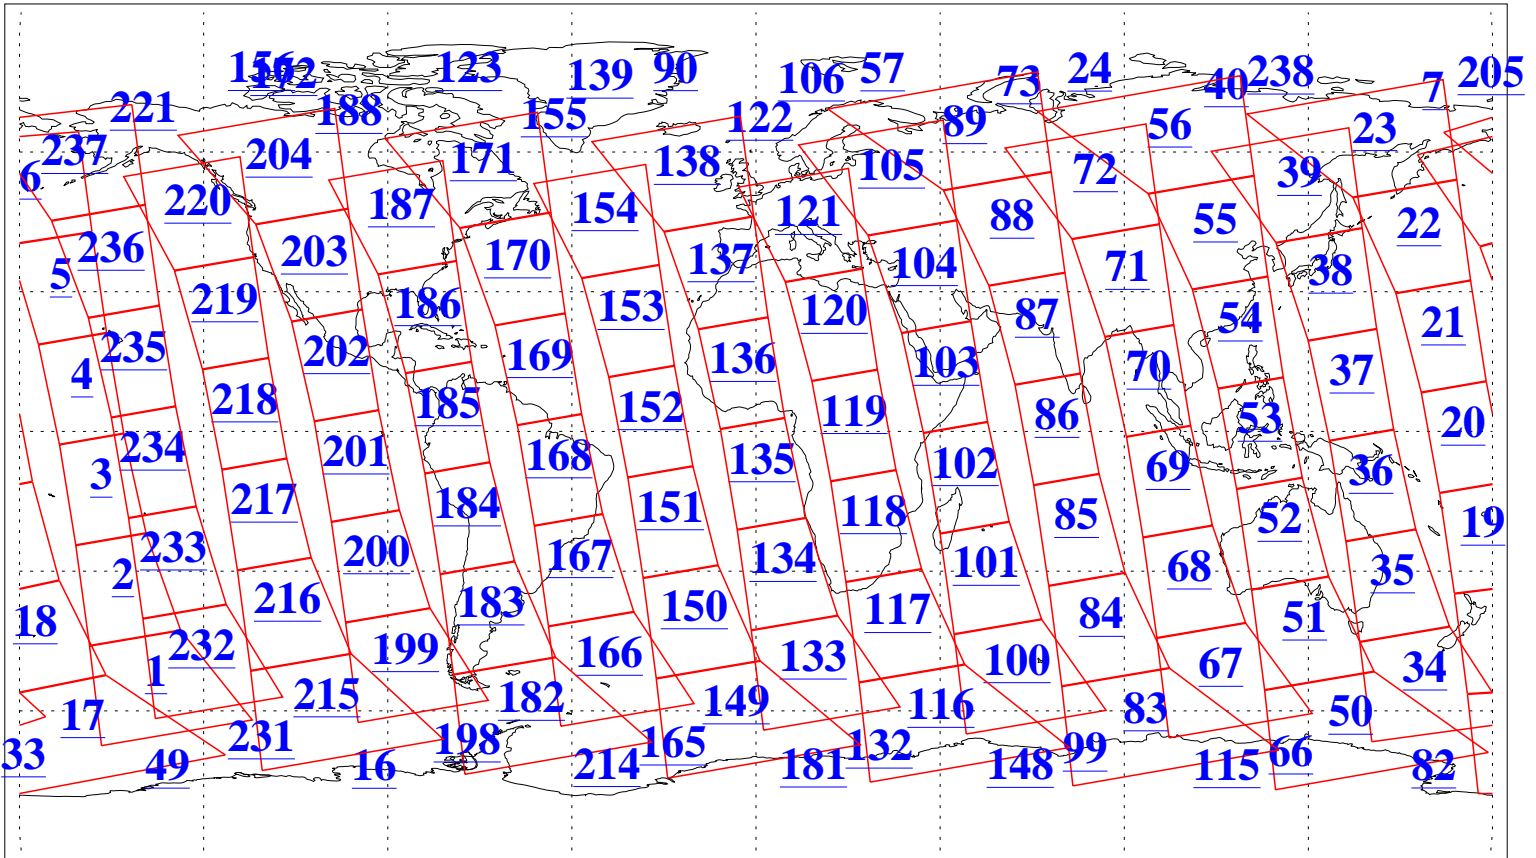

L1B Availability
AMSU Granules: 240
HSB Granules: 0
AIRS Granules: 240

6 Dec 2004
DoY 341
Aqua Day 947
Granules: 1 to 120

Granules: 121 to 240

Legend: AMSU Available, HSB Available, AIRS Available

L1B Availability
AMSU Granules: 240
HSB Granules: 0
AIRS Granules: 240

6 Dec 2004
DoY 341
Aqua Day 947

Ascending Granules

Descending Granules

Legend: AMSU Available, HSB Available, AIRS Available

L1B Availability
 AMSU Granules: 240
 HSB Granules: 0
 AIRS Granules: 240

6 Dec 2004
 DoY 341
 Aqua Day 947

Northern Hemisphere Granules

Southern Hemisphere Granules

Legend: AMSU Available, HSB Available, AIRS Available