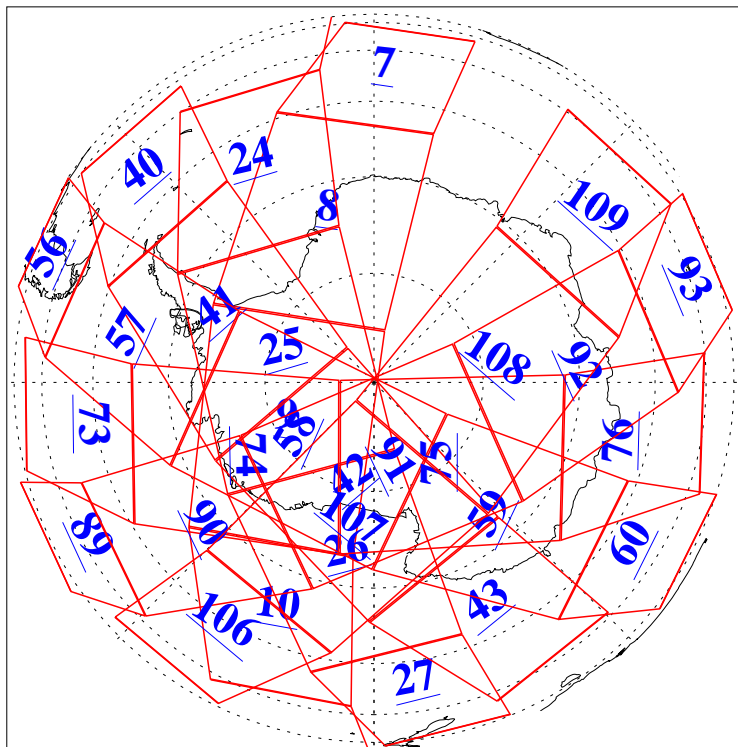

L1B Availability
AMSU Granules: 240
HSB Granules: 0
AIRS Granules: 240

5 Dec 2004
DoY 340
Aqua Day 946
Granules: 1 to 120

Granules: 121 to 240

Legend: AMSU Available, HSB Available, AIRS Available

L1B Availability
AMSU Granules: 240
HSB Granules: 0
AIRS Granules: 240

5 Dec 2004
DoY 340
Aqua Day 946

Ascending Granules

Descending Granules

Legend: AMSU Available, HSB Available, AIRS Available

L1B Availability
 AMSU Granules: 240
 HSB Granules: 0
 AIRS Granules: 240

5 Dec 2004
 DoY 340
 Aqua Day 946

Northern Hemisphere Granules

Southern Hemisphere Granules

Legend: AMSU Available, HSB Available, AIRS Available