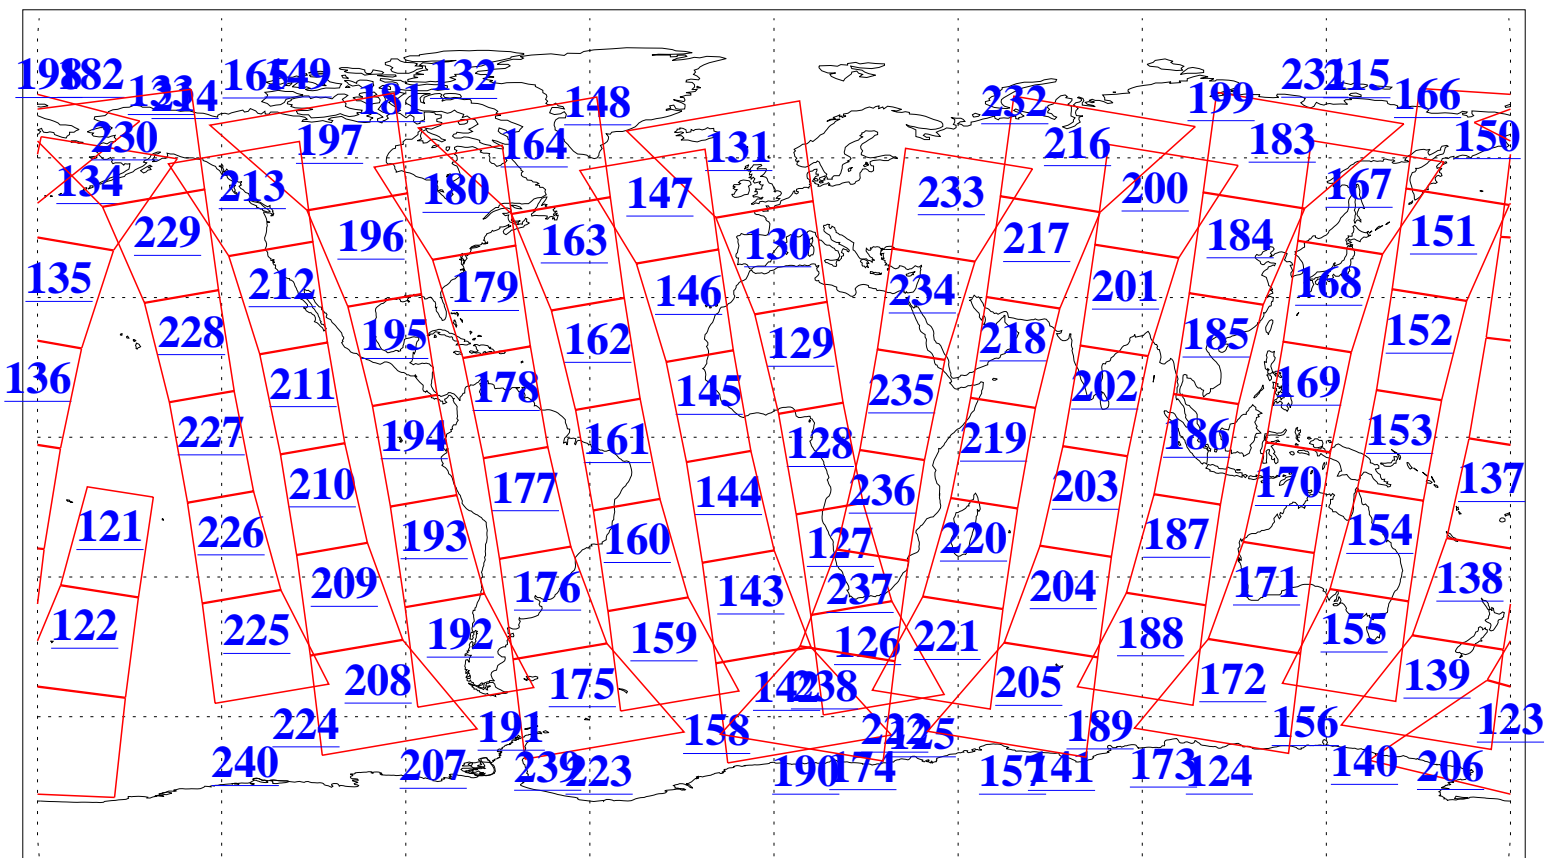

L1B Availability
AMSU Granules: 240
HSB Granules: 0
AIRS Granules: 240

5 Dec 2004
DoY 340
Aqua Day 946
Granules: 1 to 120

Granules: 121 to 240

Legend: AMSU Available, HSB Available, AIRS Available

L1B Availability
AMSU Granules: 240
HSB Granules: 0
AIRS Granules: 240

5 Dec 2004
DoY 340
Aqua Day 946

Ascending Granules

Descending Granules

Legend: AMSU Available, HSB Available, AIRS Available

L1B Availability
 AMSU Granules: 240
 HSB Granules: 0
 AIRS Granules: 240

5 Dec 2004
 DoY 340
 Aqua Day 946

Northern Hemisphere Granules

Southern Hemisphere Granules

Legend: AMSU Available, HSB Available, AIRS Available