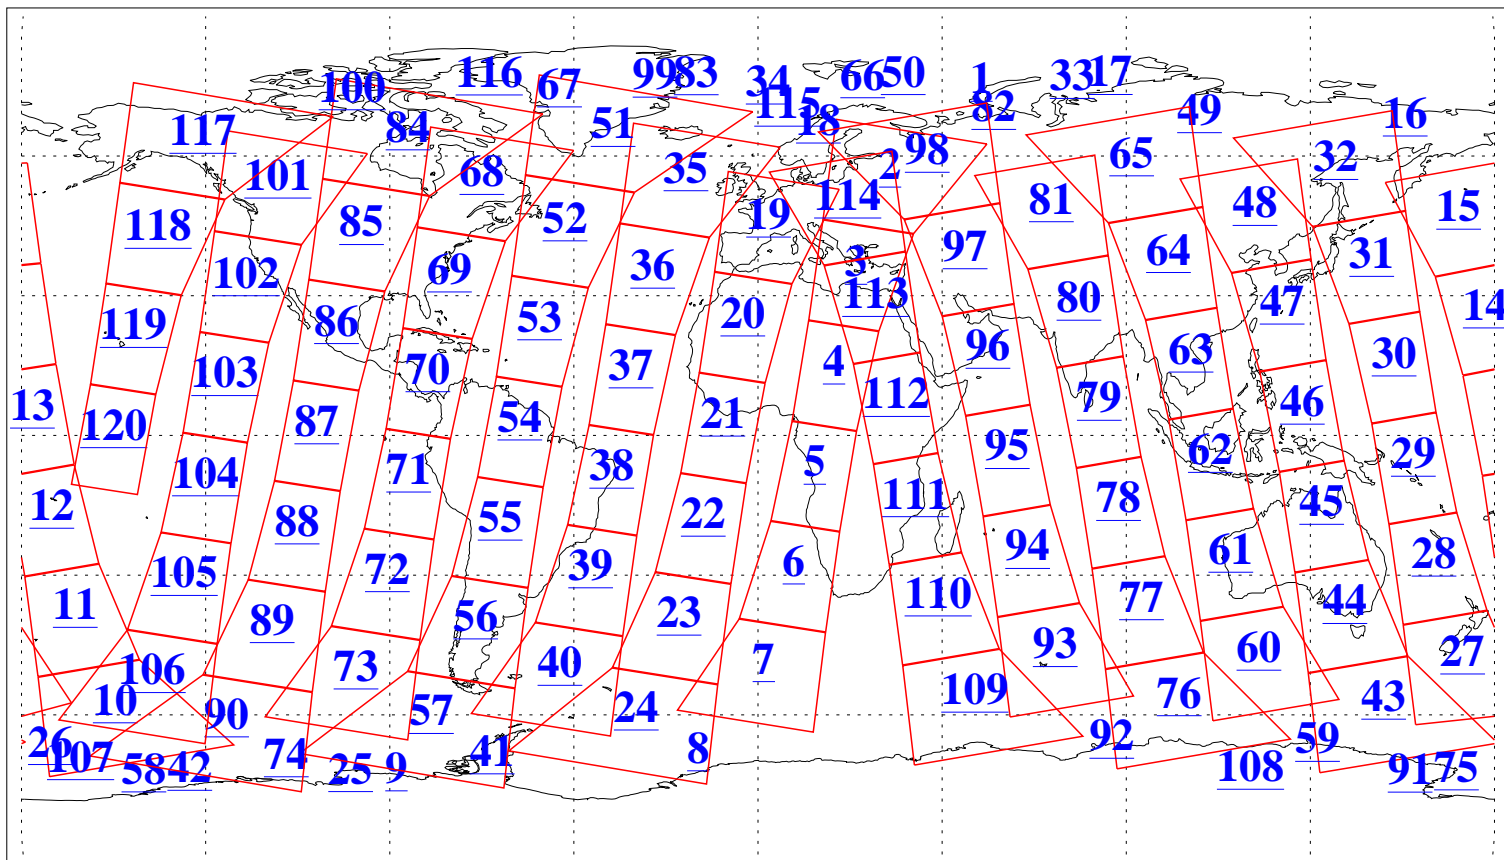

L1B Availability
AMSU Granules: 240
HSB Granules: 0
AIRS Granules: 240

5 Dec 2004
DoY 340
Aqua Day 946
Granules: 1 to 120

Granules: 121 to 240

Legend: AMSU Available, HSB Available, AIRS Available

L1B Availability
AMSU Granules: 240
HSB Granules: 0
AIRS Granules: 240

5 Dec 2004
DoY 340
Aqua Day 946

Ascending Granules

Descending Granules

Legend: AMSU Available, HSB Available, AIRS Available

L1B Availability
 AMSU Granules: 240
 HSB Granules: 0
 AIRS Granules: 240

5 Dec 2004
 DoY 340
 Aqua Day 946

Northern Hemisphere Granules

Southern Hemisphere Granules

Legend: AMSU Available, HSB Available, AIRS Available