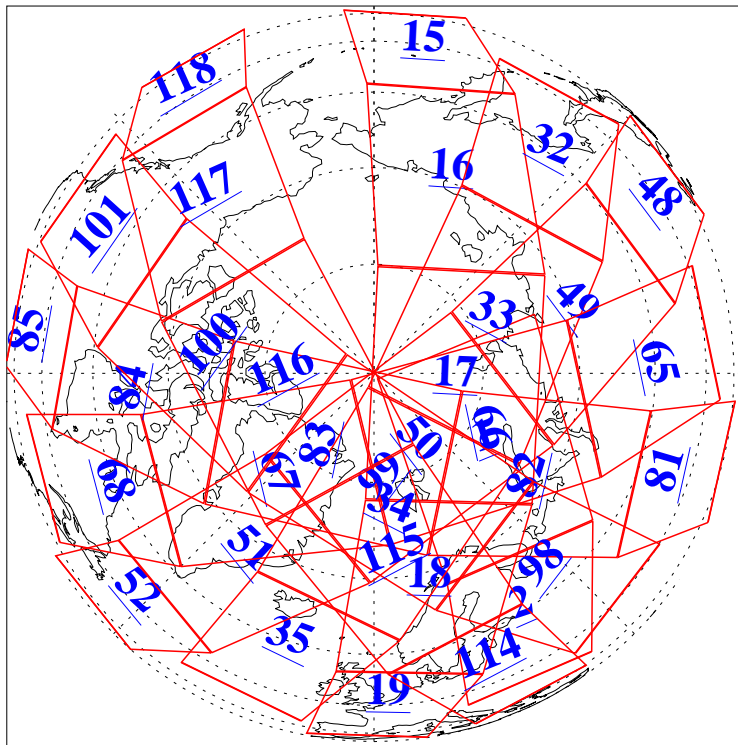

L1B Availability
AMSU Granules: 240
HSB Granules: 0
AIRS Granules: 240

5 Dec 2004
DoY 340
Aqua Day 946
Granules: 1 to 120

Granules: 121 to 240

Legend: AMSU Available, HSB Available, AIRS Available

L1B Availability
AMSU Granules: 240
HSB Granules: 0
AIRS Granules: 240

5 Dec 2004
DoY 340
Aqua Day 946

Ascending Granules

Descending Granules

Legend: AMSU Available, HSB Available, AIRS Available

L1B Availability
 AMSU Granules: 240
 HSB Granules: 0
 AIRS Granules: 240

5 Dec 2004
 DoY 340
 Aqua Day 946

Northern Hemisphere Granules

Southern Hemisphere Granules

Legend: AMSU Available, HSB Available, AIRS Available