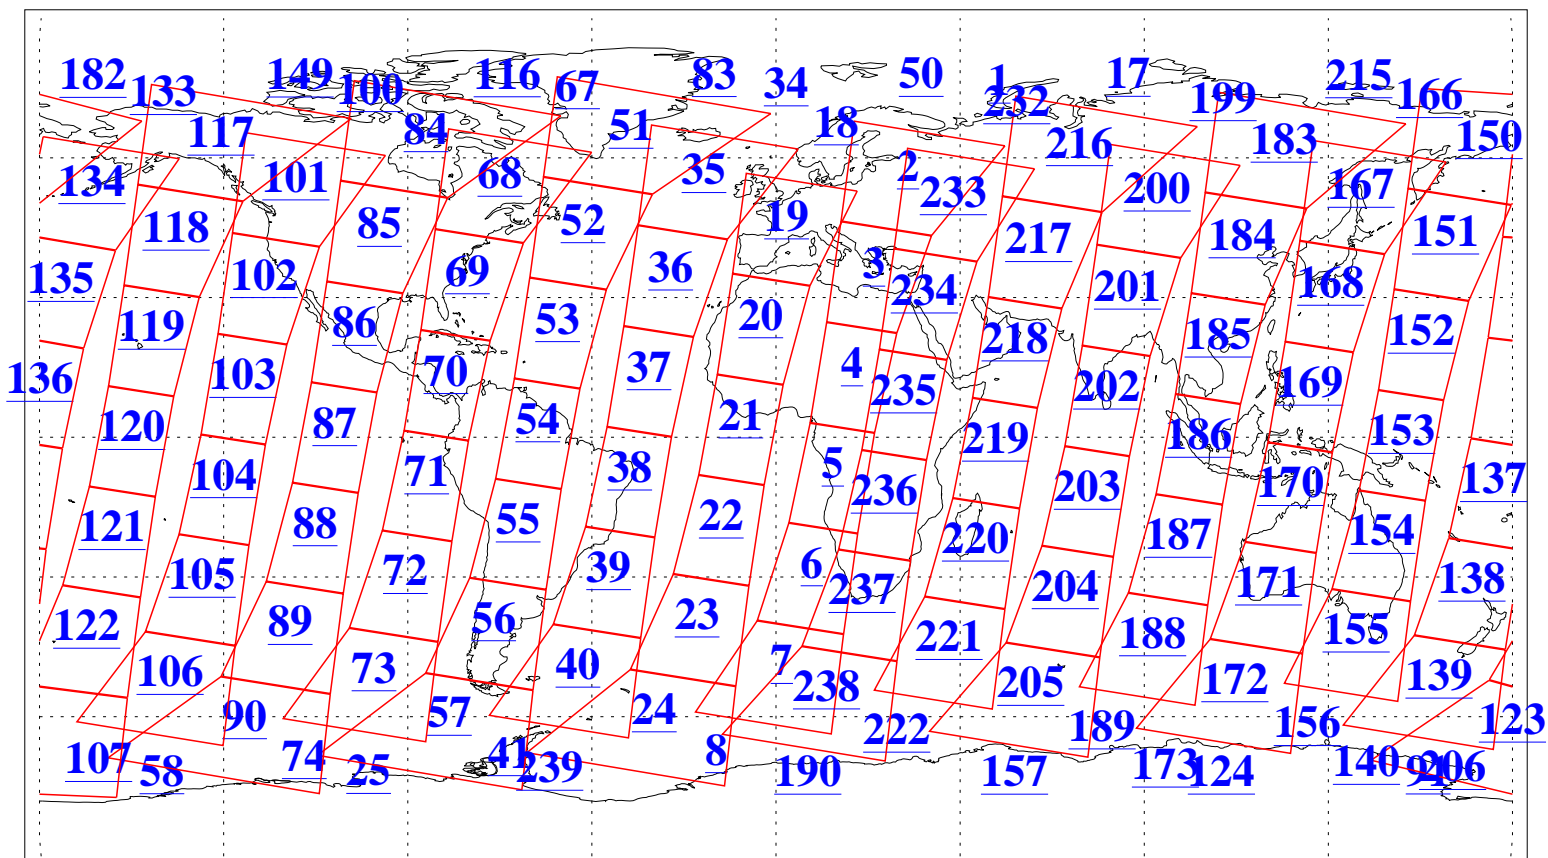

L1B Availability
AMSU Granules: 240
HSB Granules: 0
AIRS Granules: 240

5 Dec 2004
DoY 340
Aqua Day 946
Granules: 1 to 120

Granules: 121 to 240

Legend: AMSU Available, HSB Available, AIRS Available

L1B Availability
AMSU Granules: 240
HSB Granules: 0
AIRS Granules: 240

5 Dec 2004
DoY 340
Aqua Day 946

Ascending Granules

Descending Granules

Legend: AMSU Available, HSB Available, AIRS Available

L1B Availability
 AMSU Granules: 240
 HSB Granules: 0
 AIRS Granules: 240

5 Dec 2004
 DoY 340
 Aqua Day 946

Northern Hemisphere Granules

Southern Hemisphere Granules

Legend: AMSU Available, HSB Available, AIRS Available