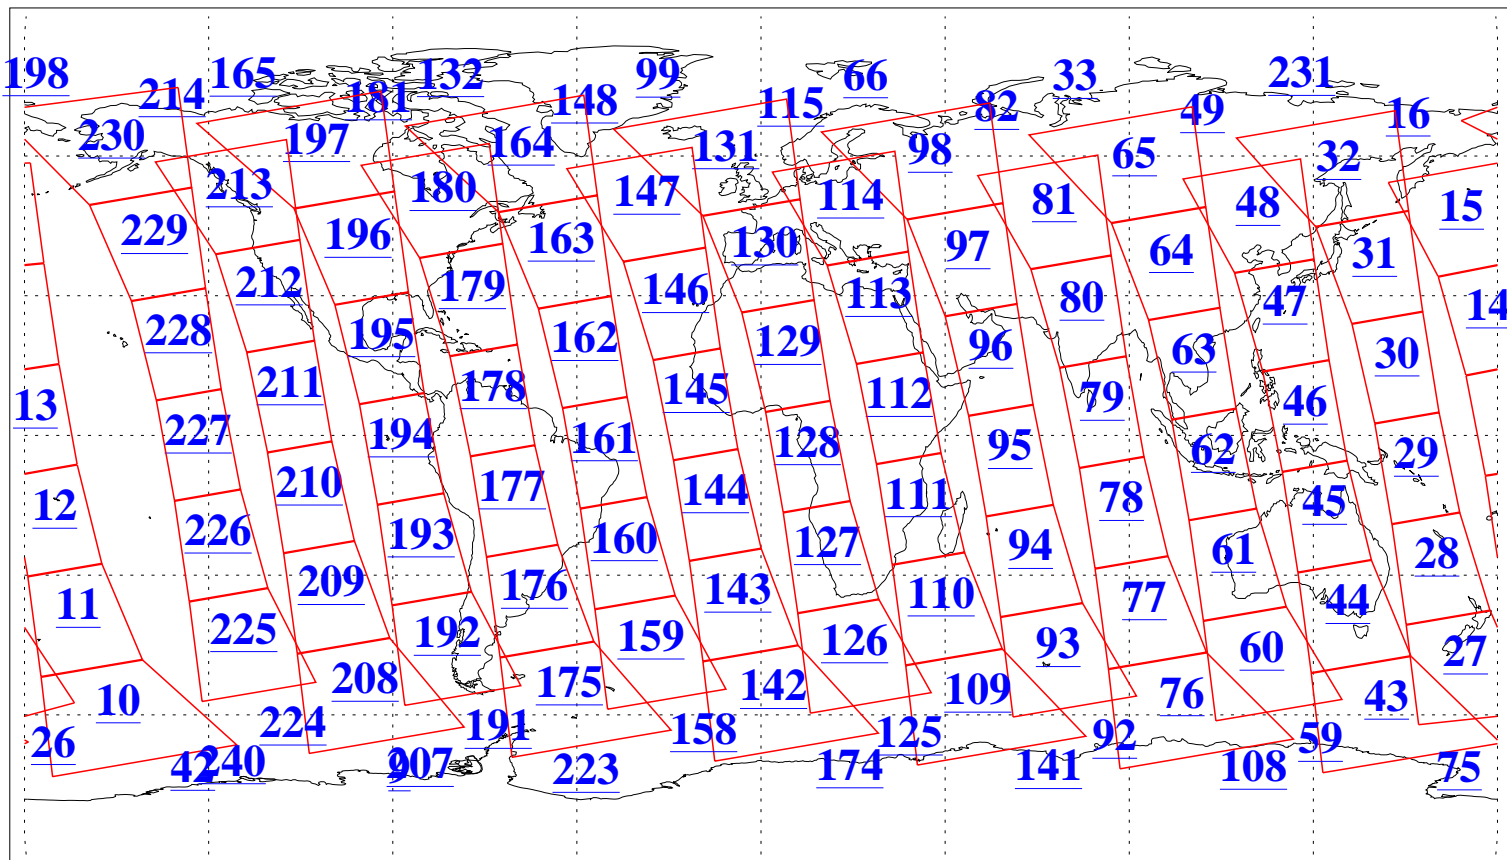

L1B Availability
AMSU Granules: 240
HSB Granules: 0
AIRS Granules: 240

5 Dec 2004
DoY 340
Aqua Day 946
Granules: 1 to 120

Granules: 121 to 240

Legend: AMSU Available, HSB Available, AIRS Available

L1B Availability
AMSU Granules: 240
HSB Granules: 0
AIRS Granules: 240

5 Dec 2004
DoY 340
Aqua Day 946

Ascending Granules

Descending Granules

Legend: AMSU Available, HSB Available, AIRS Available

L1B Availability
 AMSU Granules: 240
 HSB Granules: 0
 AIRS Granules: 240

5 Dec 2004
 DoY 340
 Aqua Day 946

Northern Hemisphere Granules

Southern Hemisphere Granules

Legend: AMSU Available, HSB Available, AIRS Available