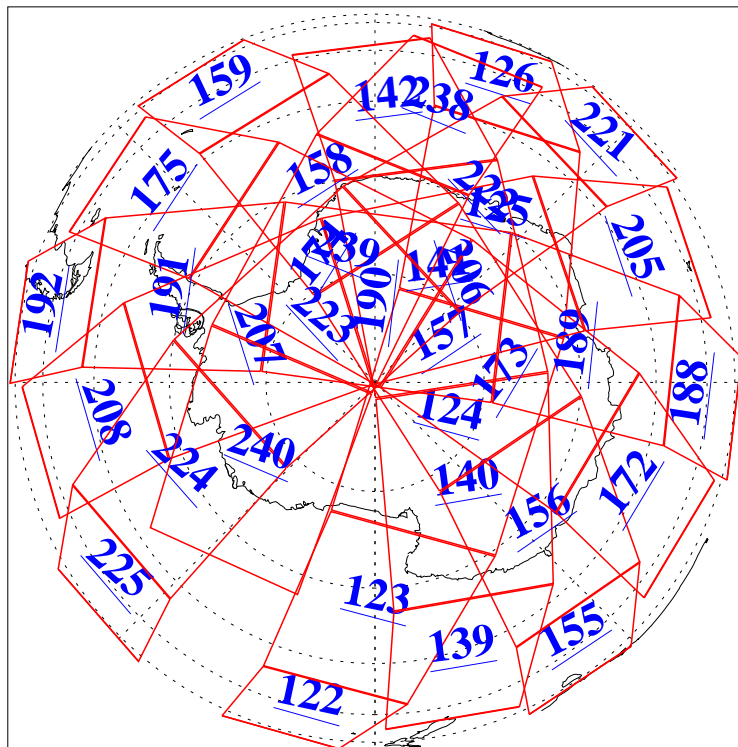

L1B Availability
AMSU Granules: 240
HSB Granules: 0
AIRS Granules: 240

5 Dec 2004
DoY 340
Aqua Day 946
Granules: 1 to 120

Granules: 121 to 240

Legend: AMSU Available, HSB Available, AIRS Available

L1B Availability
AMSU Granules: 240
HSB Granules: 0
AIRS Granules: 240

5 Dec 2004
DoY 340
Aqua Day 946

Ascending Granules

Descending Granules

Legend: AMSU Available, HSB Available, AIRS Available

L1B Availability
 AMSU Granules: 240
 HSB Granules: 0
 AIRS Granules: 240

5 Dec 2004
 DoY 340
 Aqua Day 946

Northern Hemisphere Granules

Southern Hemisphere Granules

Legend: AMSU Available, HSB Available, AIRS Available