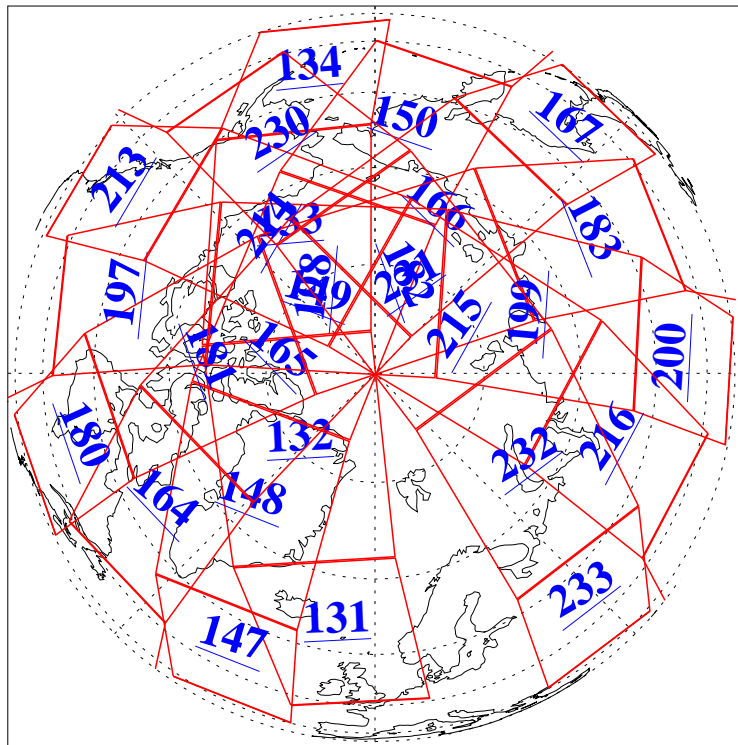

L1B Availability
AMSU Granules: 240
HSB Granules: 0
AIRS Granules: 240

5 Dec 2004
DoY 340
Aqua Day 946
Granules: 1 to 120

Granules: 121 to 240

Legend: AMSU Available, HSB Available, AIRS Available

L1B Availability
AMSU Granules: 240
HSB Granules: 0
AIRS Granules: 240

5 Dec 2004
DoY 340
Aqua Day 946

Ascending Granules

Descending Granules

Legend: AMSU Available, HSB Available, AIRS Available

L1B Availability
 AMSU Granules: 240
 HSB Granules: 0
 AIRS Granules: 240

5 Dec 2004
 DoY 340
 Aqua Day 946

Northern Hemisphere Granules

Southern Hemisphere Granules

Legend: AMSU Available, HSB Available, AIRS Available