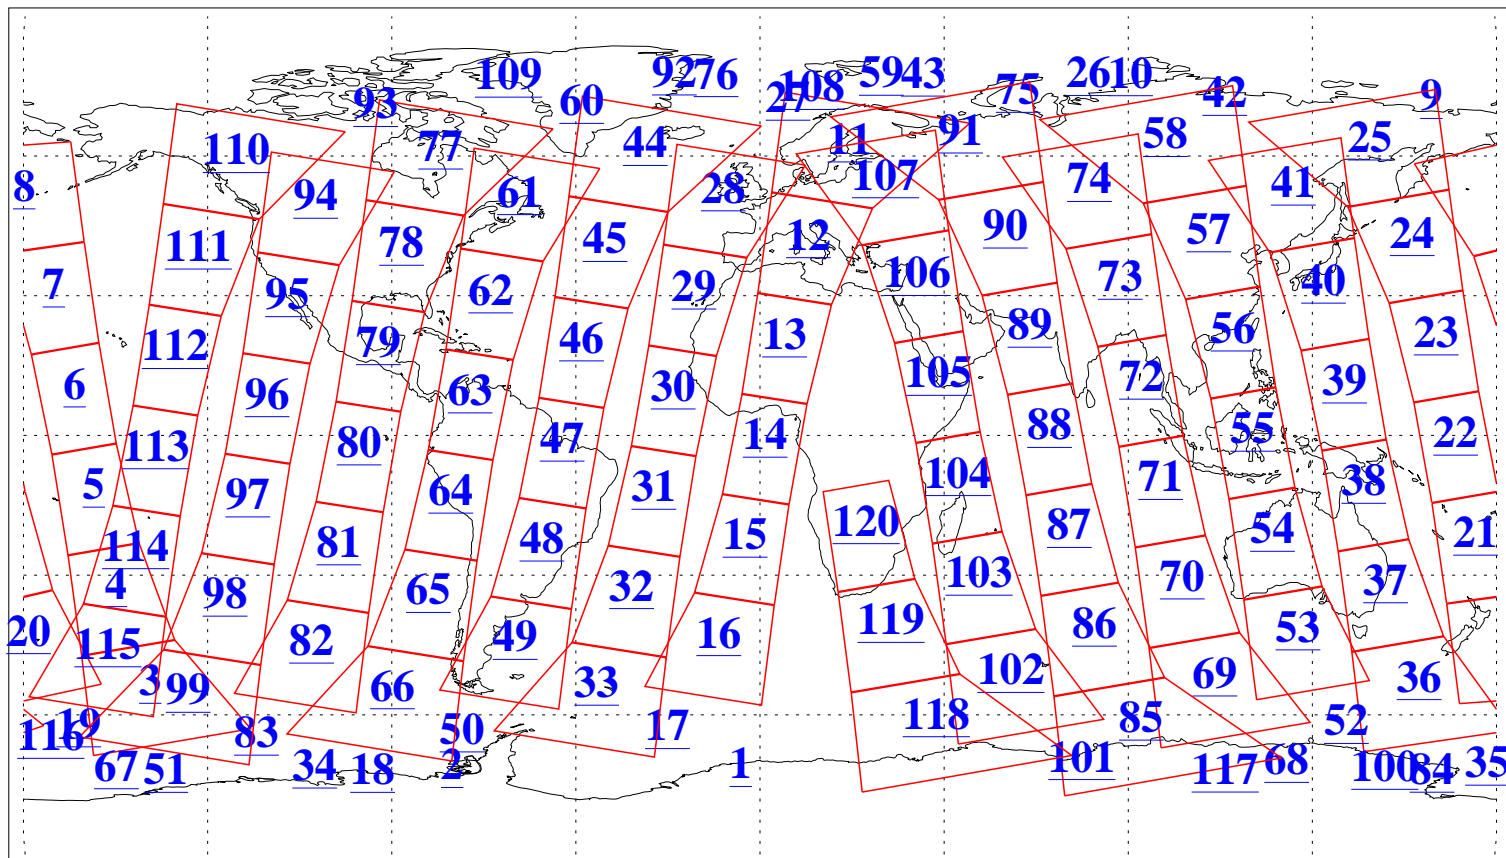

L1B Availability  
AMSU Granules: 240  
HSB Granules: 0  
AIRS Granules: 240

4 Dec 2004  
DoY 339  
Aqua Day 945  
Granules: 1 to 120

Granules: 121 to 240

Legend: AMSU Available, HSB Available, AIRS Available

L1B Availability  
AMSU Granules: 240  
HSB Granules: 0  
AIRS Granules: 240

4 Dec 2004  
DoY 339  
Aqua Day 945

Ascending Granules

Descending Granules

Legend: AMSU Available, HSB Available, AIRS Available

L1B Availability  
 AMSU Granules: 240  
 HSB Granules: 0  
 AIRS Granules: 240

4 Dec 2004  
 DoY 339  
 Aqua Day 945

Northern Hemisphere Granules

Southern Hemisphere Granules

Legend: AMSU Available, HSB Available, AIRS Available