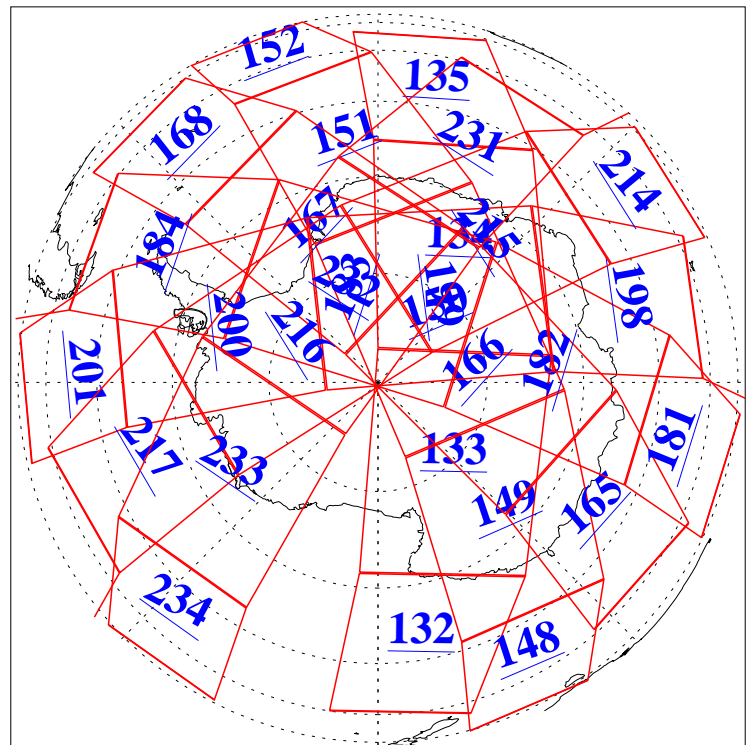

L1B Availability  
AMSU Granules: 240  
HSB Granules: 0  
AIRS Granules: 240

4 Dec 2004  
DoY 339  
Aqua Day 945  
Granules: 1 to 120

Granules: 121 to 240

Legend: AMSU Available, HSB Available, AIRS Available

L1B Availability  
AMSU Granules: 240  
HSB Granules: 0  
AIRS Granules: 240

4 Dec 2004  
DoY 339  
Aqua Day 945

Ascending Granules

Descending Granules

Legend: AMSU Available, HSB Available, AIRS Available

L1B Availability  
 AMSU Granules: 240  
 HSB Granules: 0  
 AIRS Granules: 240

4 Dec 2004  
 DoY 339  
 Aqua Day 945

Northern Hemisphere Granules

Southern Hemisphere Granules

Legend: AMSU Available, HSB Available, AIRS Available