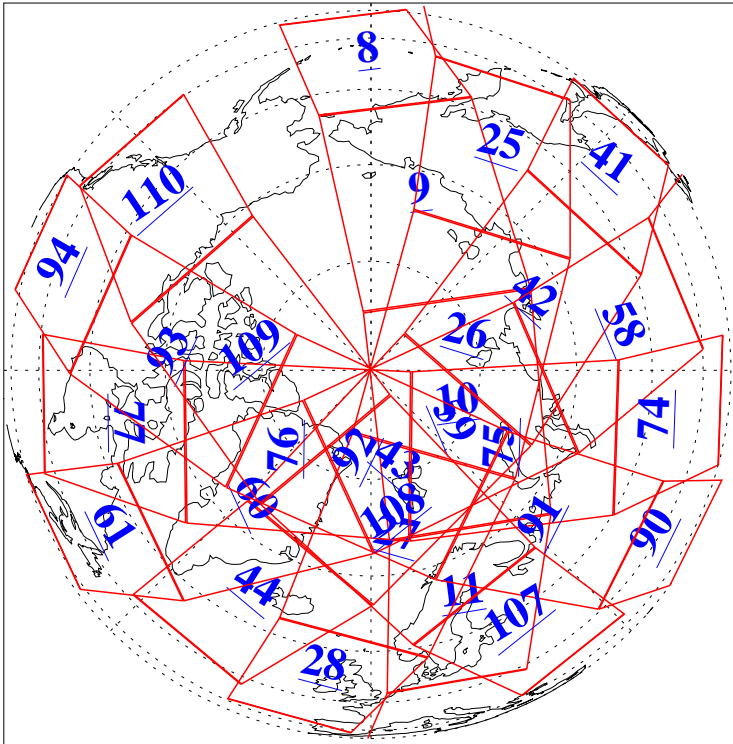

L1B Availability  
AMSU Granules: 240  
HSB Granules: 0  
AIRS Granules: 240

4 Dec 2004  
DoY 339  
Aqua Day 945  
Granules: 1 to 120

Granules: 121 to 240

Legend: AMSU Available, HSB Available, AIRS Available

L1B Availability  
AMSU Granules: 240  
HSB Granules: 0  
AIRS Granules: 240

4 Dec 2004  
DoY 339  
Aqua Day 945

Ascending Granules

Descending Granules

Legend: AMSU Available, HSB Available, AIRS Available

L1B Availability  
 AMSU Granules: 240  
 HSB Granules: 0  
 AIRS Granules: 240

4 Dec 2004  
 DoY 339  
 Aqua Day 945

Northern Hemisphere Granules

Southern Hemisphere Granules

Legend: AMSU Available, HSB Available, AIRS Available