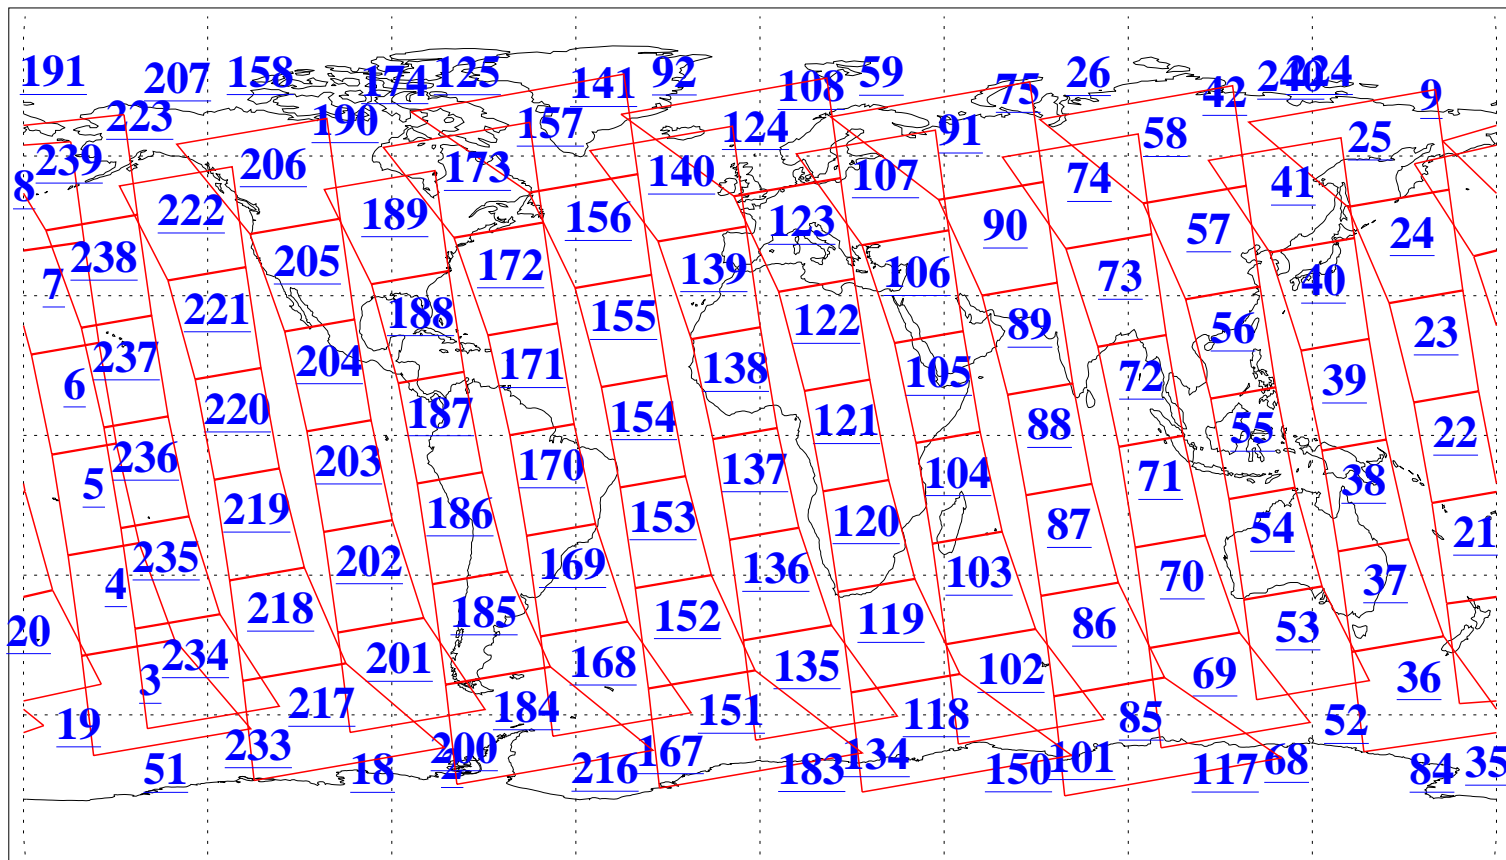

L1B Availability  
AMSU Granules: 240  
HSB Granules: 0  
AIRS Granules: 240

4 Dec 2004  
DoY 339  
Aqua Day 945  
Granules: 1 to 120

Granules: 121 to 240

Legend: AMSU Available, HSB Available, AIRS Available

L1B Availability  
AMSU Granules: 240  
HSB Granules: 0  
AIRS Granules: 240

4 Dec 2004  
DoY 339  
Aqua Day 945

Ascending Granules

Descending Granules

Legend: AMSU Available, HSB Available, AIRS Available

L1B Availability  
 AMSU Granules: 240  
 HSB Granules: 0  
 AIRS Granules: 240

4 Dec 2004  
 DoY 339  
 Aqua Day 945

Northern Hemisphere Granules

Southern Hemisphere Granules

Legend: AMSU Available, HSB Available, AIRS Available