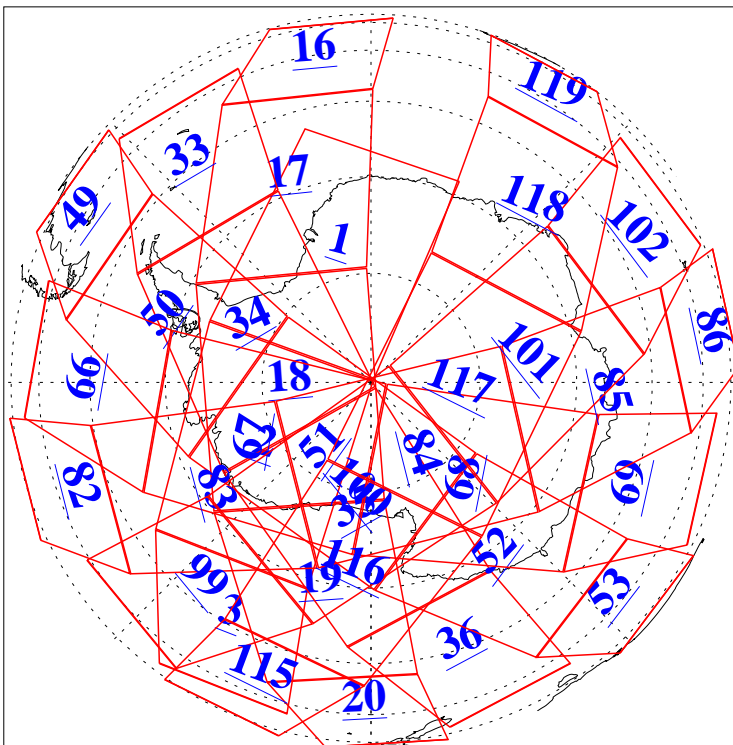

L1B Availability  
AMSU Granules: 240  
HSB Granules: 0  
AIRS Granules: 240

4 Dec 2004  
DoY 339  
Aqua Day 945  
Granules: 1 to 120

Granules: 121 to 240

Legend: AMSU Available, HSB Available, AIRS Available

L1B Availability  
AMSU Granules: 240  
HSB Granules: 0  
AIRS Granules: 240

4 Dec 2004  
DoY 339  
Aqua Day 945

Ascending Granules

Descending Granules

Legend: AMSU Available, HSB Available, AIRS Available

L1B Availability  
 AMSU Granules: 240  
 HSB Granules: 0  
 AIRS Granules: 240

4 Dec 2004  
 DoY 339  
 Aqua Day 945

Northern Hemisphere Granules

Southern Hemisphere Granules

Legend: AMSU Available, HSB Available, AIRS Available