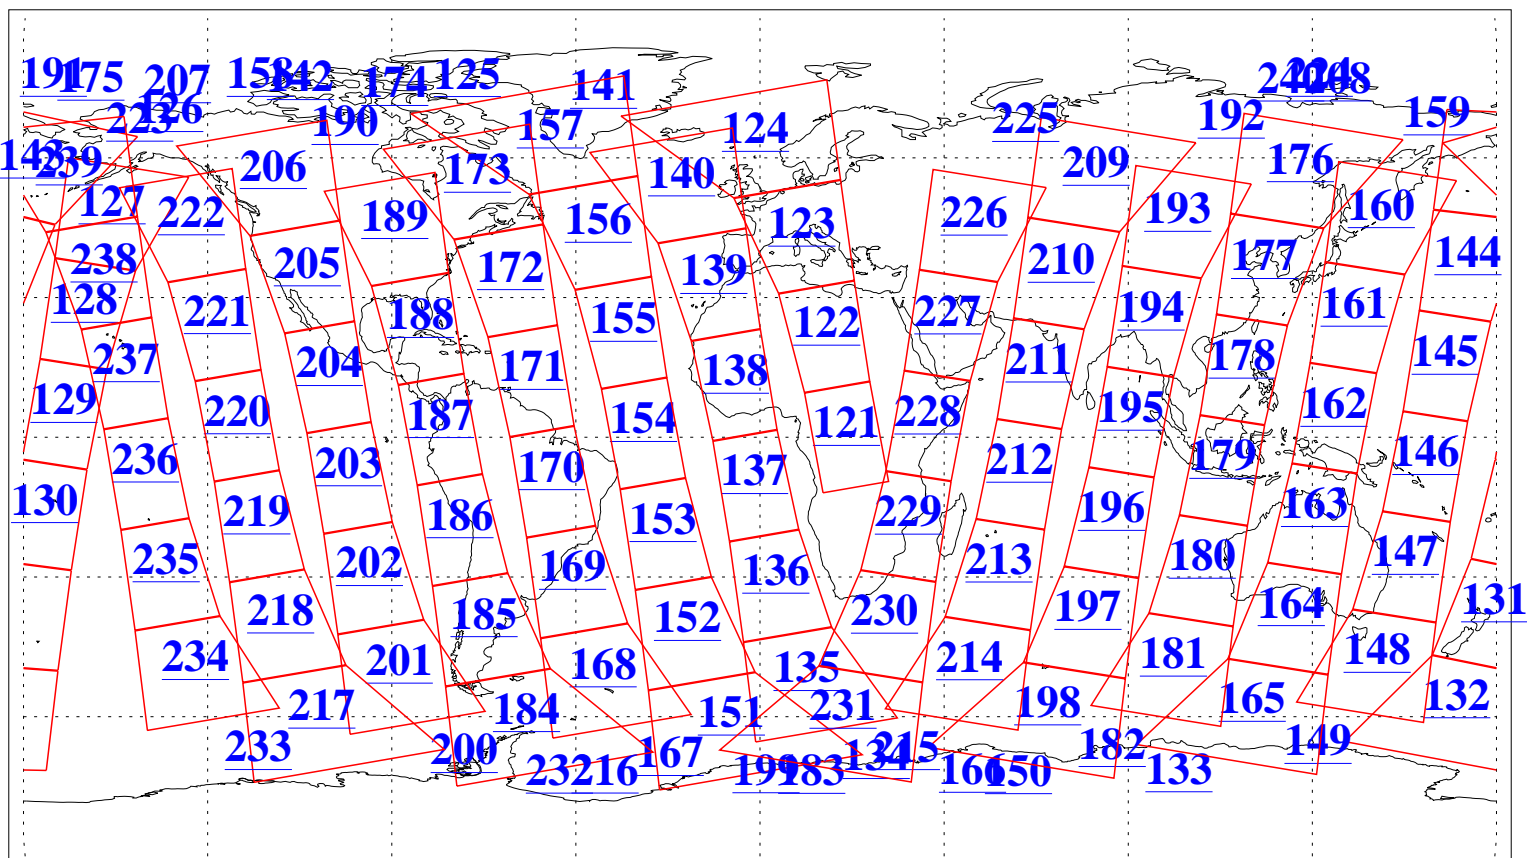

L1B Availability  
AMSU Granules: 240  
HSB Granules: 0  
AIRS Granules: 240

4 Dec 2004  
DoY 339  
Aqua Day 945  
Granules: 1 to 120

Granules: 121 to 240

Legend: AMSU Available, HSB Available, AIRS Available

L1B Availability  
AMSU Granules: 240  
HSB Granules: 0  
AIRS Granules: 240

4 Dec 2004  
DoY 339  
Aqua Day 945

Ascending Granules

Descending Granules

Legend: AMSU Available, HSB Available, AIRS Available

L1B Availability  
 AMSU Granules: 240  
 HSB Granules: 0  
 AIRS Granules: 240

4 Dec 2004  
 DoY 339  
 Aqua Day 945

Northern Hemisphere Granules

Southern Hemisphere Granules

Legend: AMSU Available, HSB Available, AIRS Available