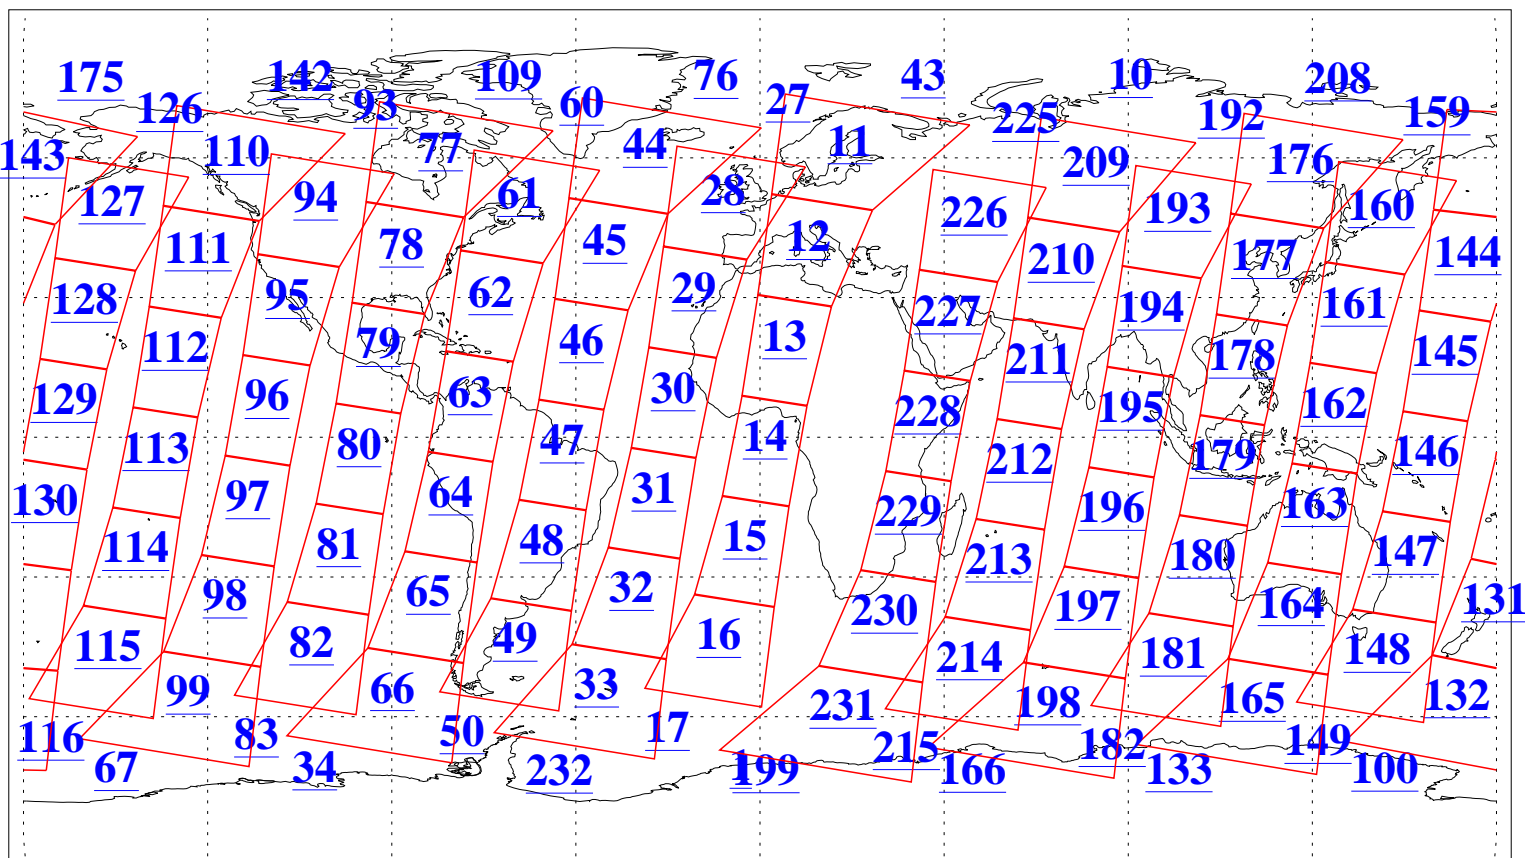

L1B Availability  
AMSU Granules: 240  
HSB Granules: 0  
AIRS Granules: 240

4 Dec 2004  
DoY 339  
Aqua Day 945  
Granules: 1 to 120

Granules: 121 to 240

Legend: AMSU Available, HSB Available, AIRS Available

L1B Availability  
AMSU Granules: 240  
HSB Granules: 0  
AIRS Granules: 240

4 Dec 2004  
DoY 339  
Aqua Day 945

Ascending Granules

Descending Granules

Legend: AMSU Available, HSB Available, AIRS Available

L1B Availability  
 AMSU Granules: 240  
 HSB Granules: 0  
 AIRS Granules: 240

4 Dec 2004  
 DoY 339  
 Aqua Day 945

Northern Hemisphere Granules

Southern Hemisphere Granules

Legend: AMSU Available, HSB Available, AIRS Available