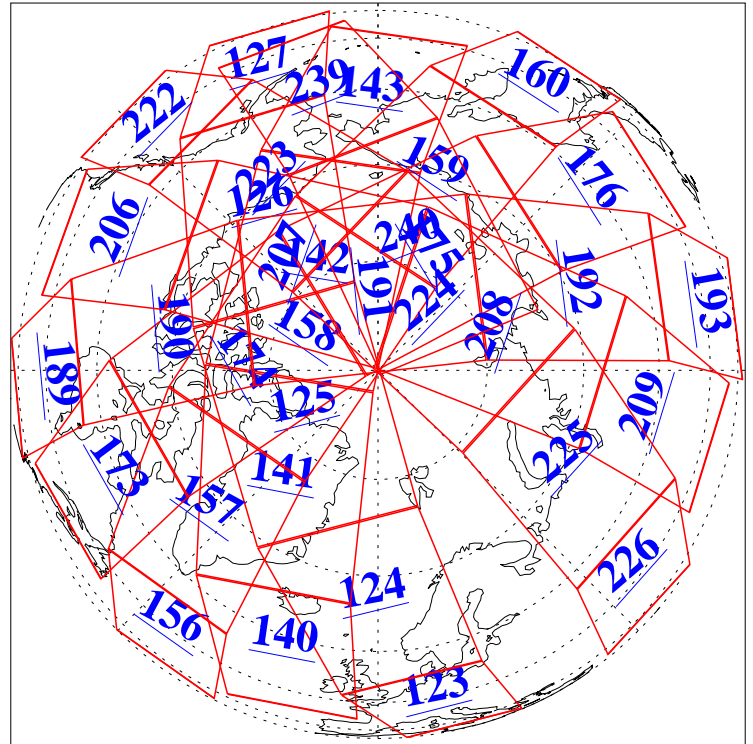

L1B Availability  
AMSU Granules: 240  
HSB Granules: 0  
AIRS Granules: 240

4 Dec 2004  
DoY 339  
Aqua Day 945  
Granules: 1 to 120

Granules: 121 to 240

Legend: AMSU Available, HSB Available, AIRS Available

L1B Availability  
AMSU Granules: 240  
HSB Granules: 0  
AIRS Granules: 240

4 Dec 2004  
DoY 339  
Aqua Day 945

Ascending Granules

Descending Granules

Legend: AMSU Available, HSB Available, AIRS Available

L1B Availability  
 AMSU Granules: 240  
 HSB Granules: 0  
 AIRS Granules: 240

4 Dec 2004  
 DoY 339  
 Aqua Day 945

Northern Hemisphere Granules

Southern Hemisphere Granules

Legend: AMSU Available, HSB Available, AIRS Available