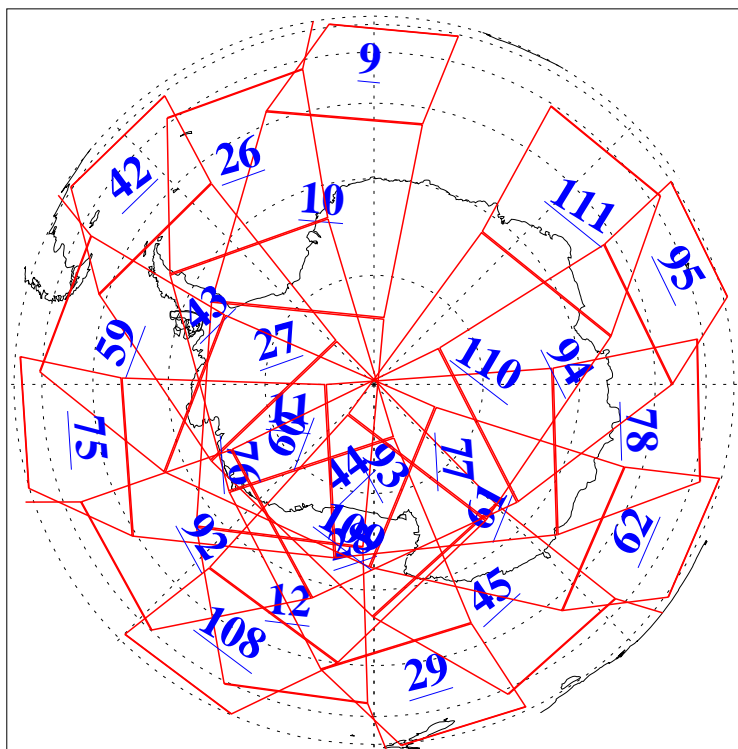

L1B Availability
AMSU Granules: 240
HSB Granules: 0
AIRS Granules: 240

3 Dec 2004
DoY 338
Aqua Day 944
Granules: 1 to 120

Granules: 121 to 240

Legend: AMSU Available, HSB Available, AIRS Available

L1B Availability
AMSU Granules: 240
HSB Granules: 0
AIRS Granules: 240

3 Dec 2004
DoY 338
Aqua Day 944

Ascending Granules

Descending Granules

Legend: AMSU Available, HSB Available, AIRS Available

L1B Availability
 AMSU Granules: 240
 HSB Granules: 0
 AIRS Granules: 240

3 Dec 2004
 DoY 338
 Aqua Day 944

Northern Hemisphere Granules

Southern Hemisphere Granules

Legend: AMSU Available, HSB Available, AIRS Available