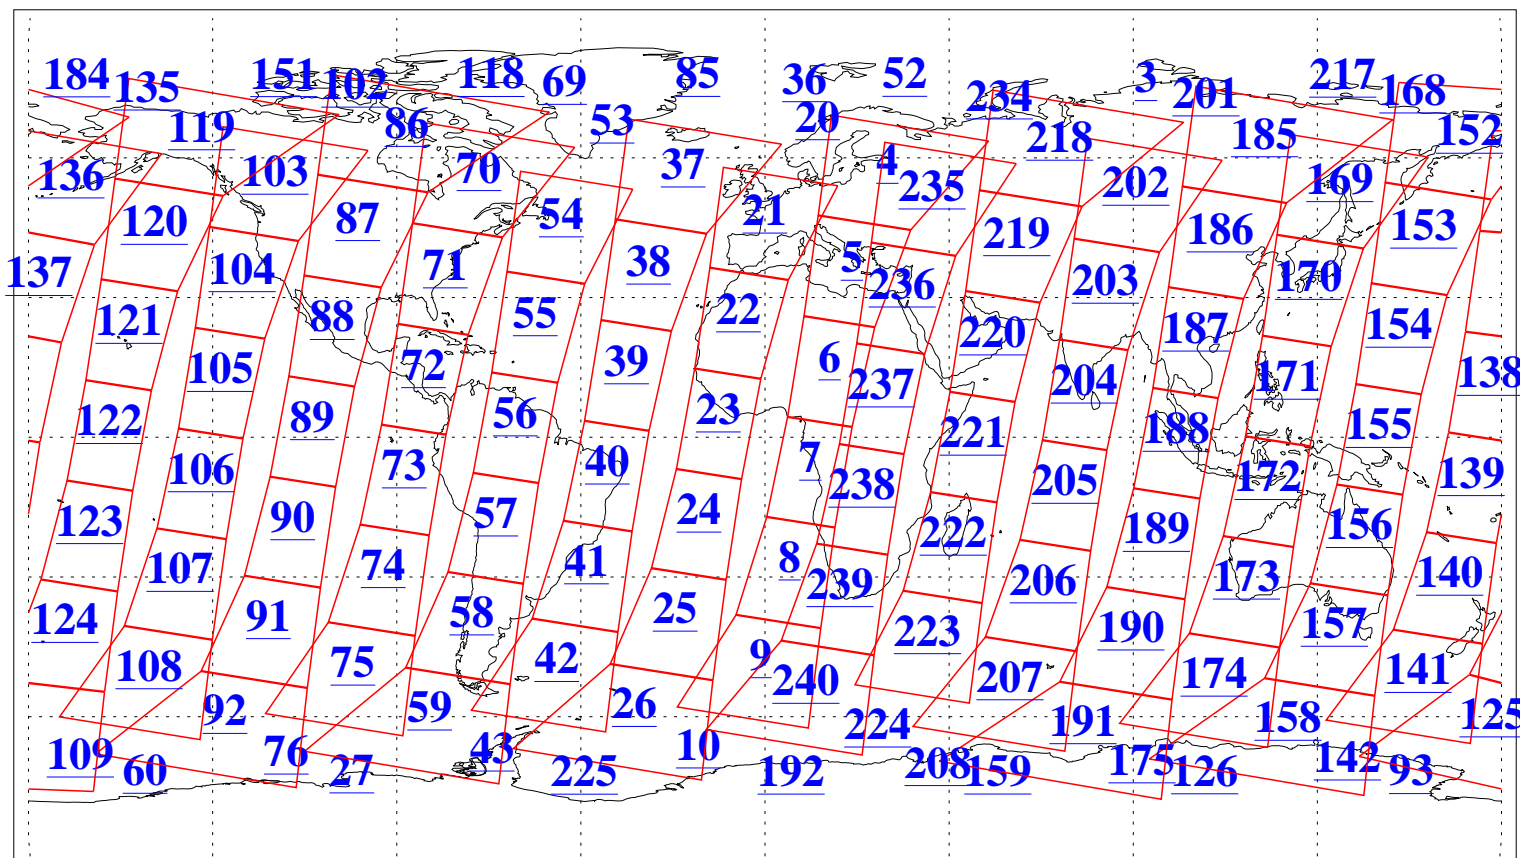

L1B Availability
AMSU Granules: 240
HSB Granules: 0
AIRS Granules: 240

3 Dec 2004
DoY 338
Aqua Day 944
Granules: 1 to 120

Granules: 121 to 240

Legend: AMSU Available, HSB Available, AIRS Available

L1B Availability
AMSU Granules: 240
HSB Granules: 0
AIRS Granules: 240

3 Dec 2004
DoY 338
Aqua Day 944

Ascending Granules

Descending Granules

Legend: AMSU Available, HSB Available, AIRS Available

L1B Availability
 AMSU Granules: 240
 HSB Granules: 0
 AIRS Granules: 240

3 Dec 2004
 DoY 338
 Aqua Day 944

Northern Hemisphere Granules

Southern Hemisphere Granules

Legend: AMSU Available, HSB Available, AIRS Available