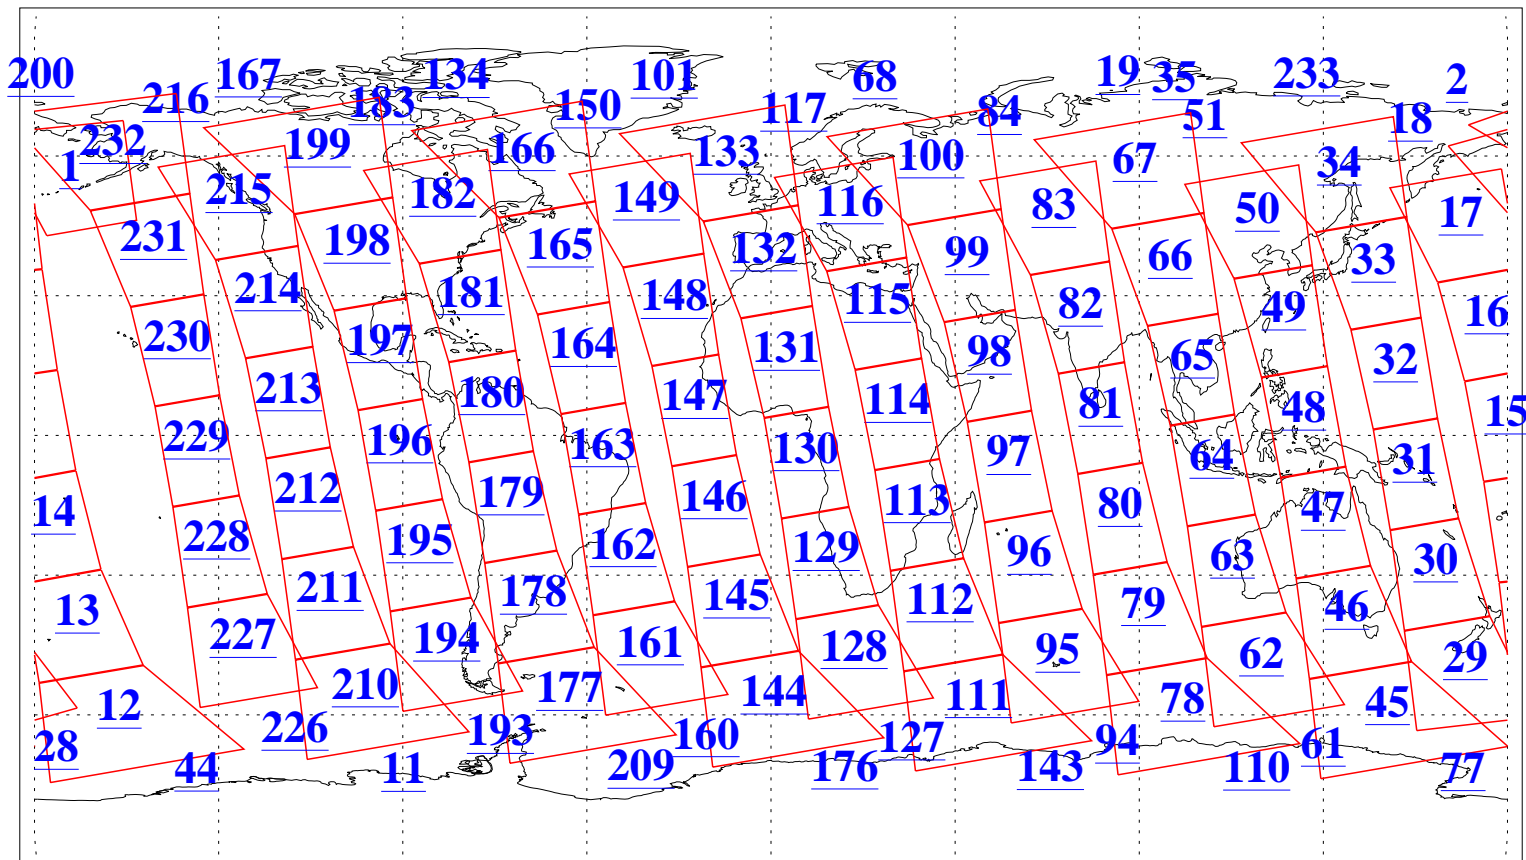

L1B Availability
AMSU Granules: 240
HSB Granules: 0
AIRS Granules: 240

3 Dec 2004
DoY 338
Aqua Day 944
Granules: 1 to 120

Granules: 121 to 240

Legend: AMSU Available, HSB Available, AIRS Available

L1B Availability
AMSU Granules: 240
HSB Granules: 0
AIRS Granules: 240

3 Dec 2004
DoY 338
Aqua Day 944

Ascending Granules

Descending Granules

Legend: AMSU Available, HSB Available, AIRS Available

L1B Availability
 AMSU Granules: 240
 HSB Granules: 0
 AIRS Granules: 240

3 Dec 2004
 DoY 338
 Aqua Day 944

Northern Hemisphere Granules

Southern Hemisphere Granules

Legend: AMSU Available, HSB Available, AIRS Available