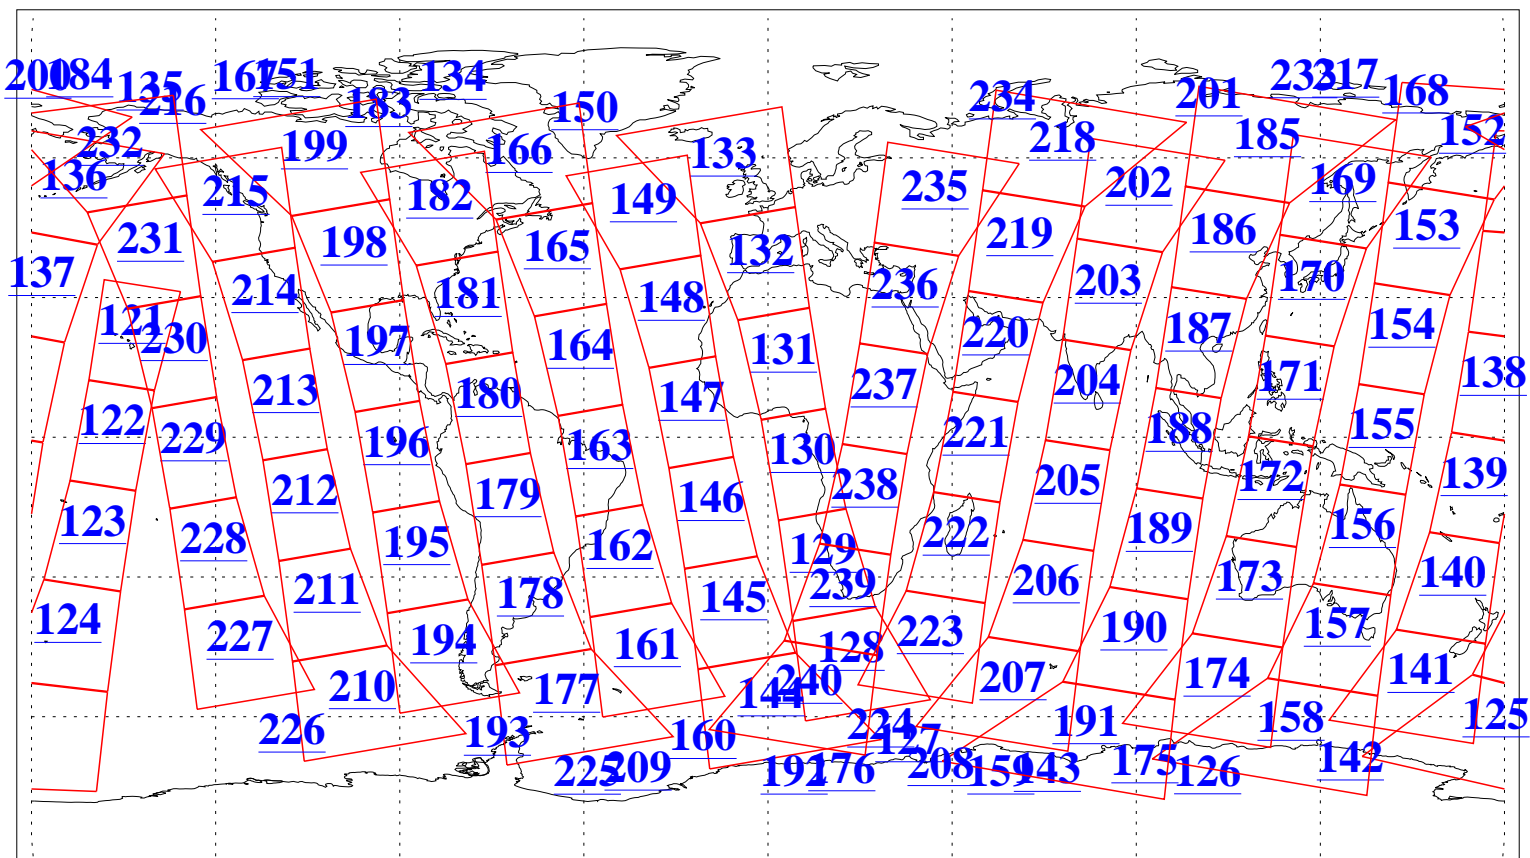

L1B Availability
AMSU Granules: 240
HSB Granules: 0
AIRS Granules: 240

3 Dec 2004
DoY 338
Aqua Day 944
Granules: 1 to 120

Granules: 121 to 240

Legend: AMSU Available, HSB Available, AIRS Available

L1B Availability
AMSU Granules: 240
HSB Granules: 0
AIRS Granules: 240

3 Dec 2004
DoY 338
Aqua Day 944

Ascending Granules

Descending Granules

Legend: AMSU Available, HSB Available, AIRS Available

L1B Availability
 AMSU Granules: 240
 HSB Granules: 0
 AIRS Granules: 240

3 Dec 2004
 DoY 338
 Aqua Day 944