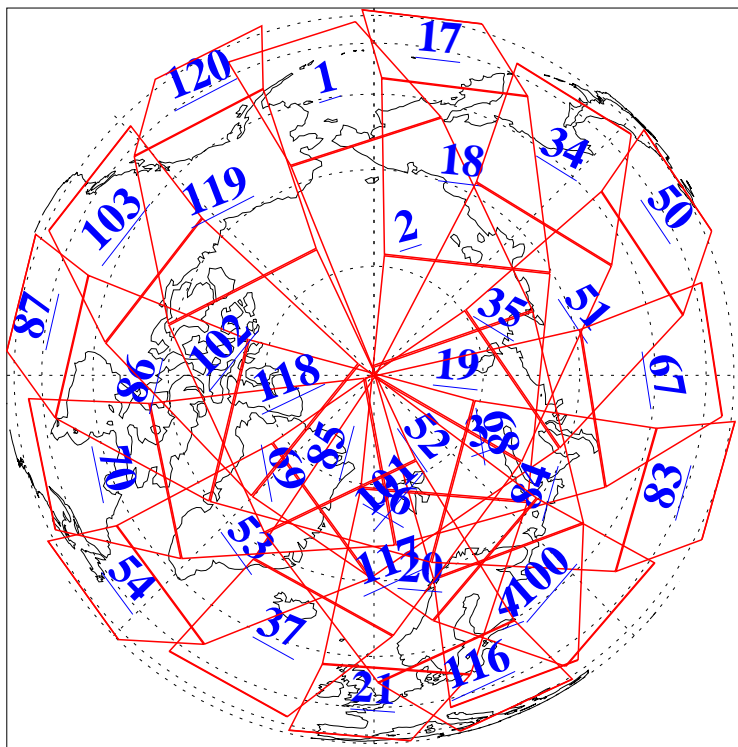

L1B Availability
AMSU Granules: 240
HSB Granules: 0
AIRS Granules: 240

3 Dec 2004
DoY 338
Aqua Day 944
Granules: 1 to 120

Granules: 121 to 240

Legend: AMSU Available, HSB Available, AIRS Available

L1B Availability
AMSU Granules: 240
HSB Granules: 0
AIRS Granules: 240

3 Dec 2004
DoY 338
Aqua Day 944

Ascending Granules

Descending Granules

Legend: AMSU Available, HSB Available, AIRS Available

L1B Availability
 AMSU Granules: 240
 HSB Granules: 0
 AIRS Granules: 240

3 Dec 2004
 DoY 338
 Aqua Day 944

Northern Hemisphere Granules

Southern Hemisphere Granules

Legend: AMSU Available, HSB Available, AIRS Available