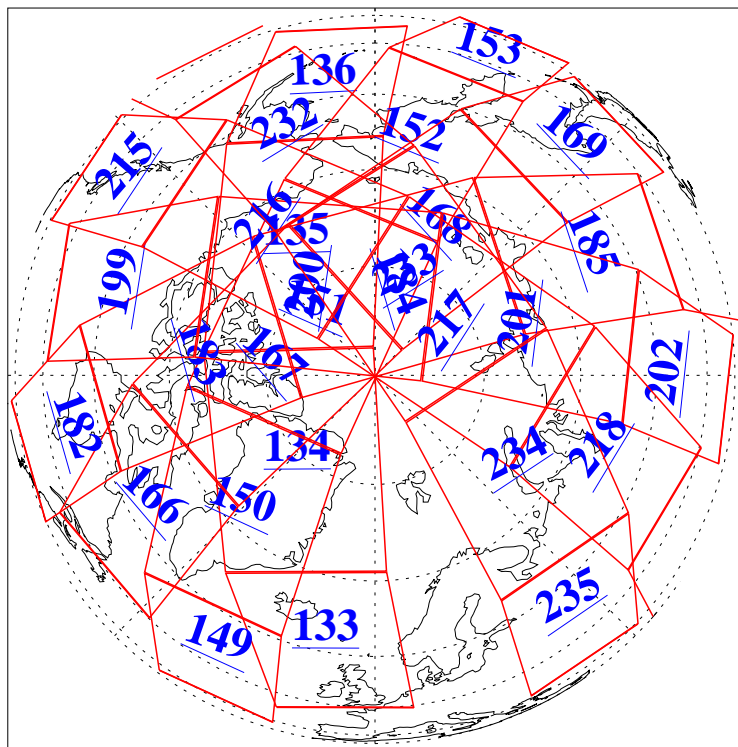

L1B Availability
AMSU Granules: 240
HSB Granules: 0
AIRS Granules: 240

3 Dec 2004
DoY 338
Aqua Day 944
Granules: 1 to 120

Granules: 121 to 240

Legend: AMSU Available, HSB Available, AIRS Available

L1B Availability
AMSU Granules: 240
HSB Granules: 0
AIRS Granules: 240

3 Dec 2004
DoY 338
Aqua Day 944

Ascending Granules

Descending Granules

Legend: AMSU Available, HSB Available, AIRS Available

L1B Availability
 AMSU Granules: 240
 HSB Granules: 0
 AIRS Granules: 240

3 Dec 2004
 DoY 338
 Aqua Day 944

Northern Hemisphere Granules

Southern Hemisphere Granules

Legend: AMSU Available, HSB Available, AIRS Available