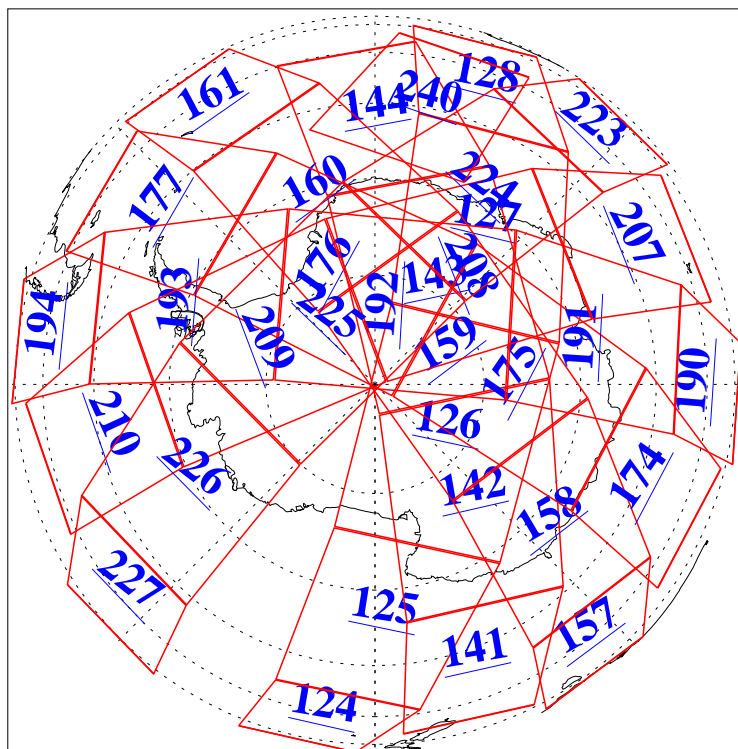

L1B Availability
AMSU Granules: 240
HSB Granules: 0
AIRS Granules: 240

3 Dec 2004
DoY 338
Aqua Day 944
Granules: 1 to 120

Granules: 121 to 240

Legend: AMSU Available, HSB Available, AIRS Available

L1B Availability
AMSU Granules: 240
HSB Granules: 0
AIRS Granules: 240

3 Dec 2004
DoY 338
Aqua Day 944

Ascending Granules

Descending Granules

Legend: AMSU Available, HSB Available, AIRS Available

L1B Availability
 AMSU Granules: 240
 HSB Granules: 0
 AIRS Granules: 240

3 Dec 2004
 DoY 338
 Aqua Day 944

Northern Hemisphere Granules

Southern Hemisphere Granules

Legend: AMSU Available, HSB Available, AIRS Available