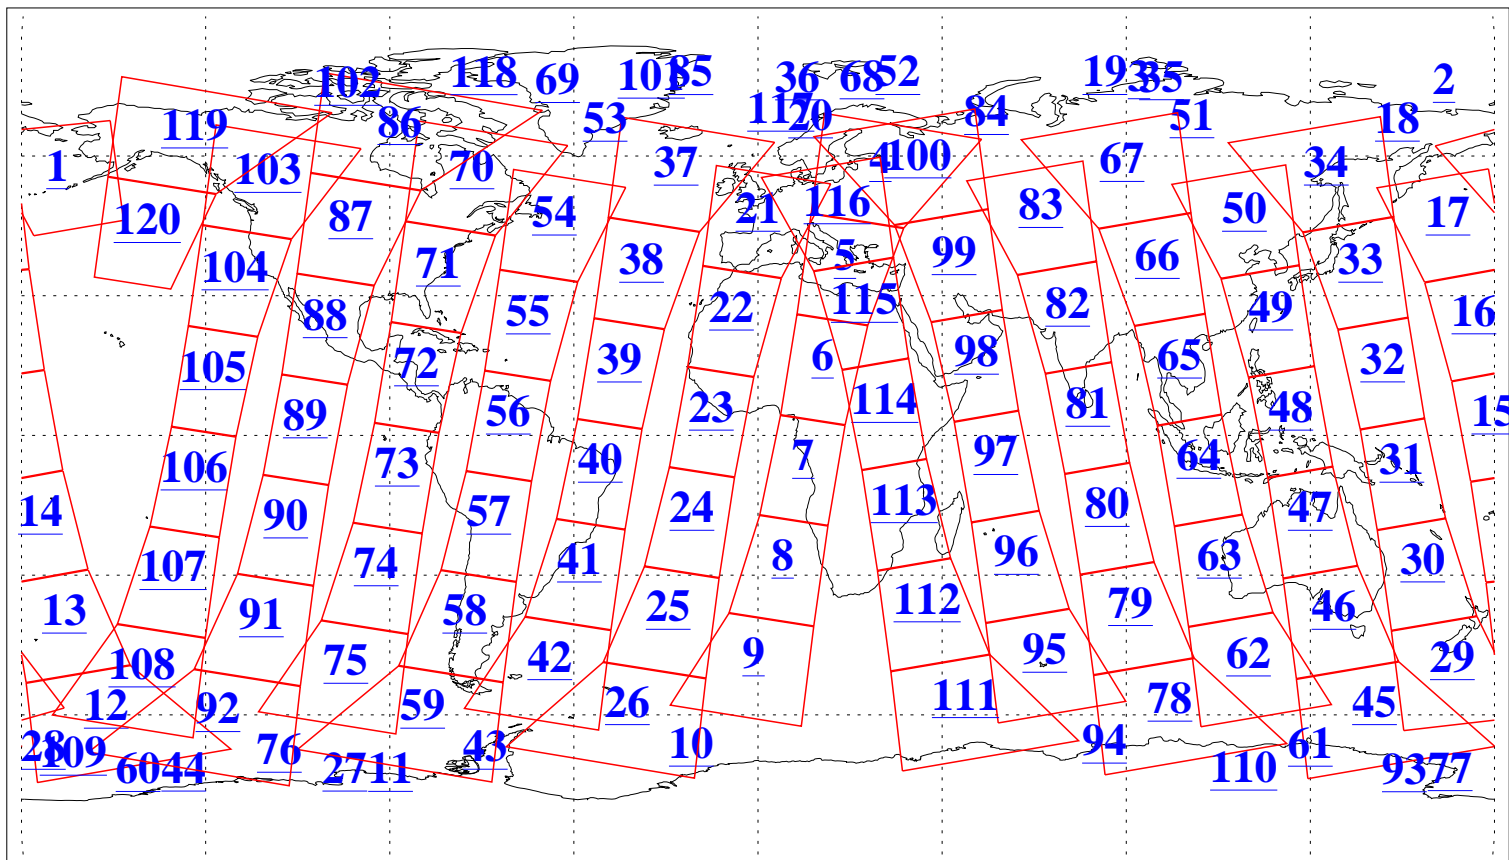

L1B Availability
AMSU Granules: 240
HSB Granules: 0
AIRS Granules: 240

3 Dec 2004
DoY 338
Aqua Day 944
Granules: 1 to 120

Granules: 121 to 240

Legend: AMSU Available, HSB Available, AIRS Available

L1B Availability
AMSU Granules: 240
HSB Granules: 0
AIRS Granules: 240

3 Dec 2004
DoY 338
Aqua Day 944

Ascending Granules

Descending Granules

Legend: AMSU Available, HSB Available, AIRS Available

L1B Availability
 AMSU Granules: 240
 HSB Granules: 0
 AIRS Granules: 240

3 Dec 2004
 DoY 338
 Aqua Day 944

Northern Hemisphere Granules

Southern Hemisphere Granules

Legend: AMSU Available, HSB Available, AIRS Available