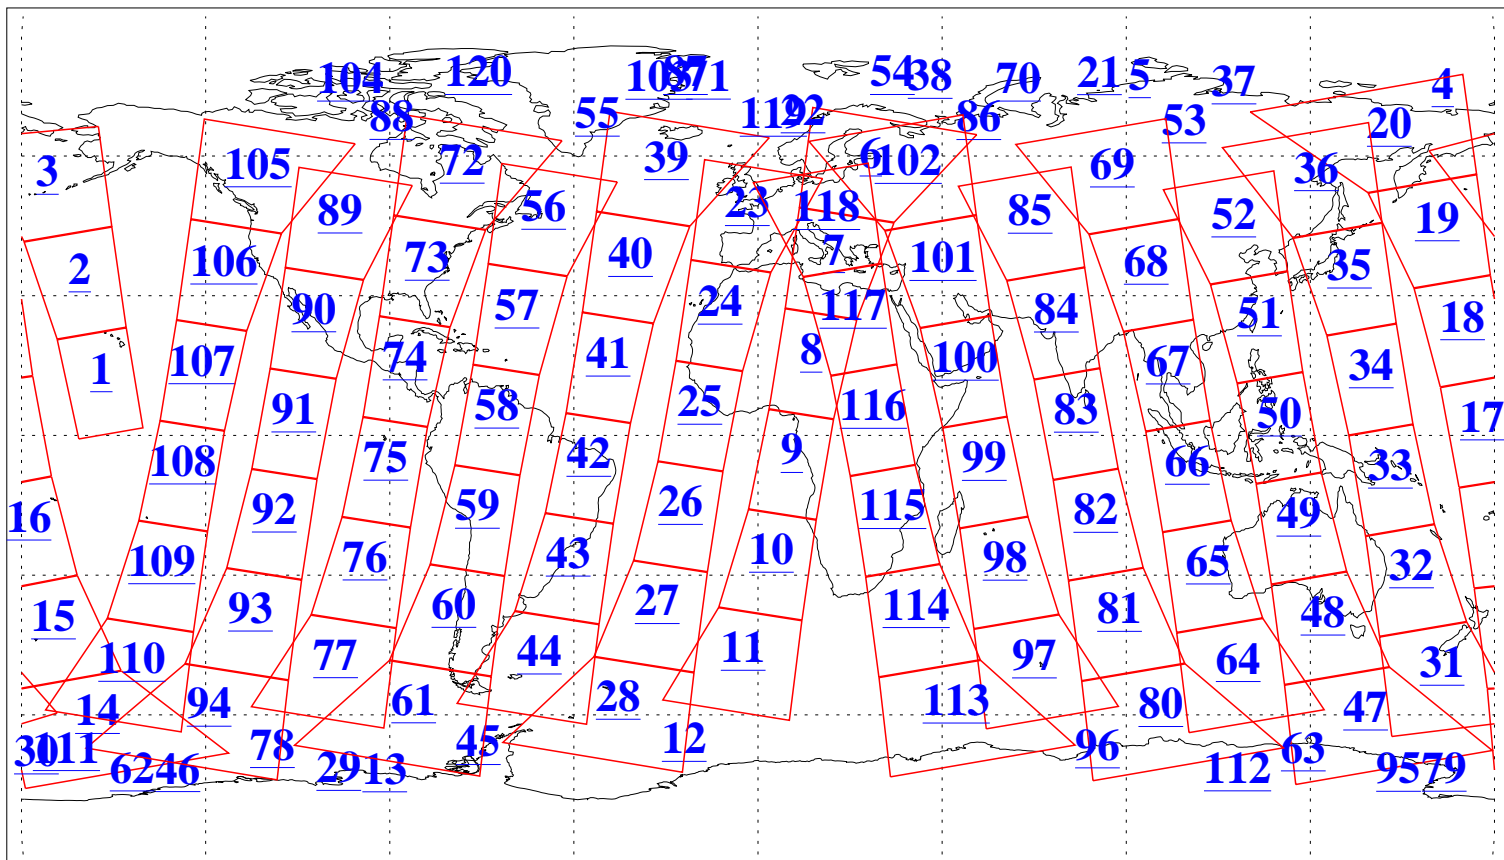

L1B Availability
AMSU Granules: 240
HSB Granules: 0
AIRS Granules: 240

1 Dec 2004
DoY 336
Aqua Day 942
Granules: 1 to 120

Granules: 121 to 240

Legend: AMSU Available, HSB Available, AIRS Available

L1B Availability
AMSU Granules: 240
HSB Granules: 0
AIRS Granules: 240

1 Dec 2004
DoY 336
Aqua Day 942

Ascending Granules

Descending Granules

Legend: AMSU Available, HSB Available, AIRS Available

L1B Availability
 AMSU Granules: 240
 HSB Granules: 0
 AIRS Granules: 240

1 Dec 2004
 DoY 336
 Aqua Day 942

Northern Hemisphere Granules

Southern Hemisphere Granules

Legend: AMSU Available, HSB Available, AIRS Available