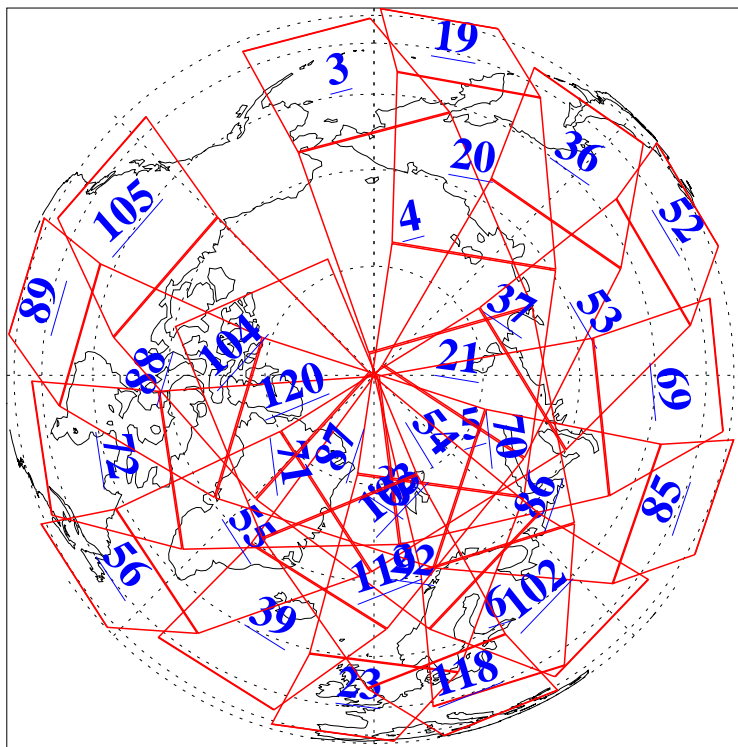

L1B Availability
AMSU Granules: 240
HSB Granules: 0
AIRS Granules: 240

1 Dec 2004
DoY 336
Aqua Day 942
Granules: 1 to 120

Granules: 121 to 240

Legend: AMSU Available, HSB Available, AIRS Available

L1B Availability
AMSU Granules: 240
HSB Granules: 0
AIRS Granules: 240

1 Dec 2004
DoY 336
Aqua Day 942

Ascending Granules

Descending Granules

Legend: AMSU Available, HSB Available, AIRS Available

L1B Availability
 AMSU Granules: 240
 HSB Granules: 0
 AIRS Granules: 240

1 Dec 2004
 DoY 336
 Aqua Day 942

Northern Hemisphere Granules

Southern Hemisphere Granules

Legend: AMSU Available, HSB Available, AIRS Available