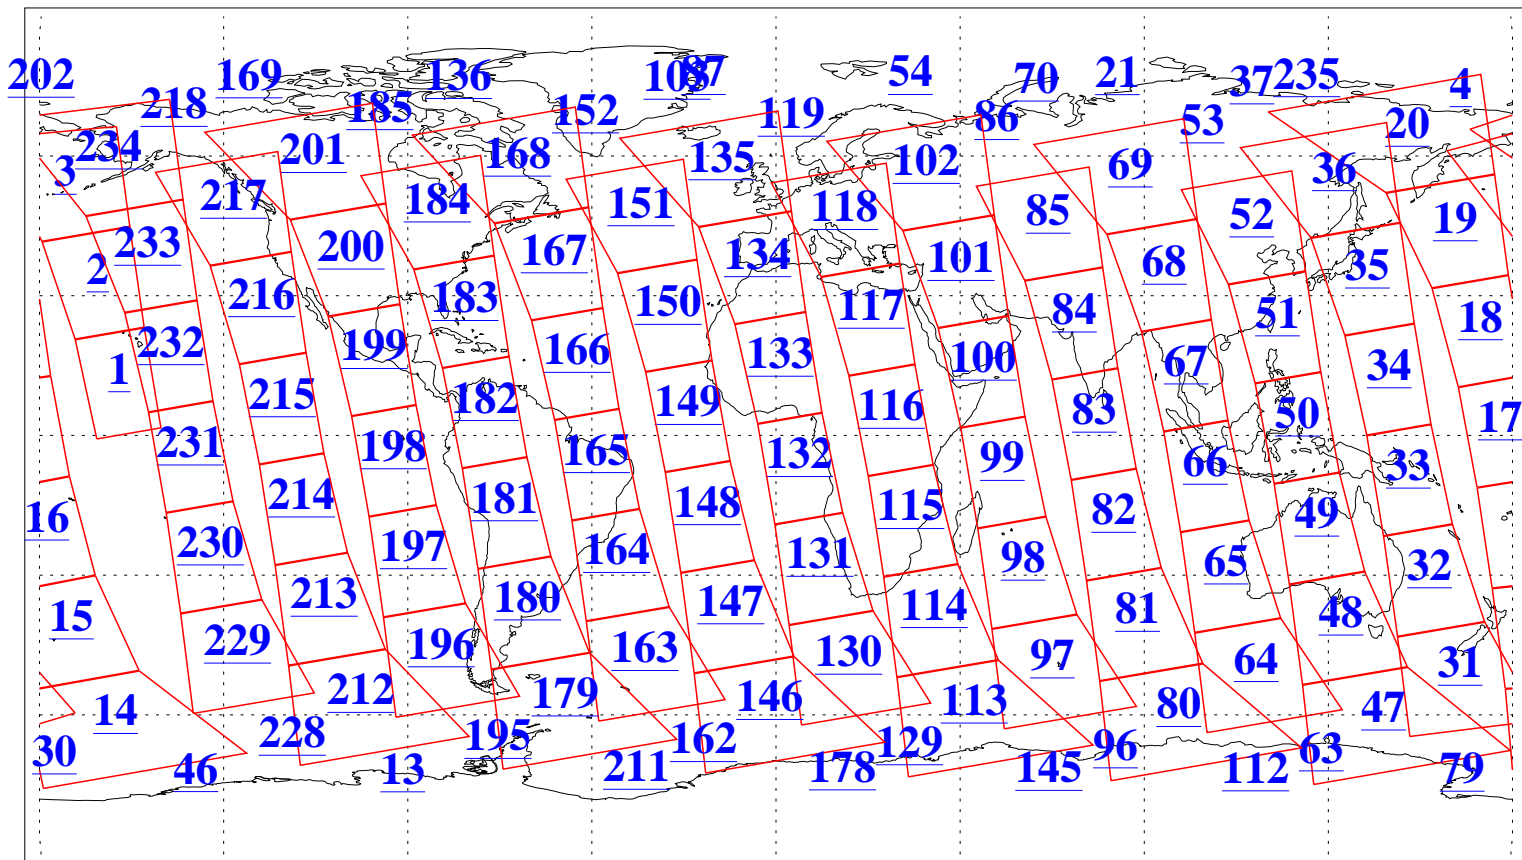

L1B Availability
AMSU Granules: 240
HSB Granules: 0
AIRS Granules: 240

1 Dec 2004
DoY 336
Aqua Day 942
Granules: 1 to 120

Granules: 121 to 240

Legend: AMSU Available, HSB Available, AIRS Available

L1B Availability
AMSU Granules: 240
HSB Granules: 0
AIRS Granules: 240

1 Dec 2004
DoY 336
Aqua Day 942

Ascending Granules

Descending Granules

Legend: AMSU Available, HSB Available, AIRS Available

L1B Availability
 AMSU Granules: 240
 HSB Granules: 0
 AIRS Granules: 240

1 Dec 2004
 DoY 336
 Aqua Day 942

Northern Hemisphere Granules

Southern Hemisphere Granules

Legend: AMSU Available, HSB Available, AIRS Available