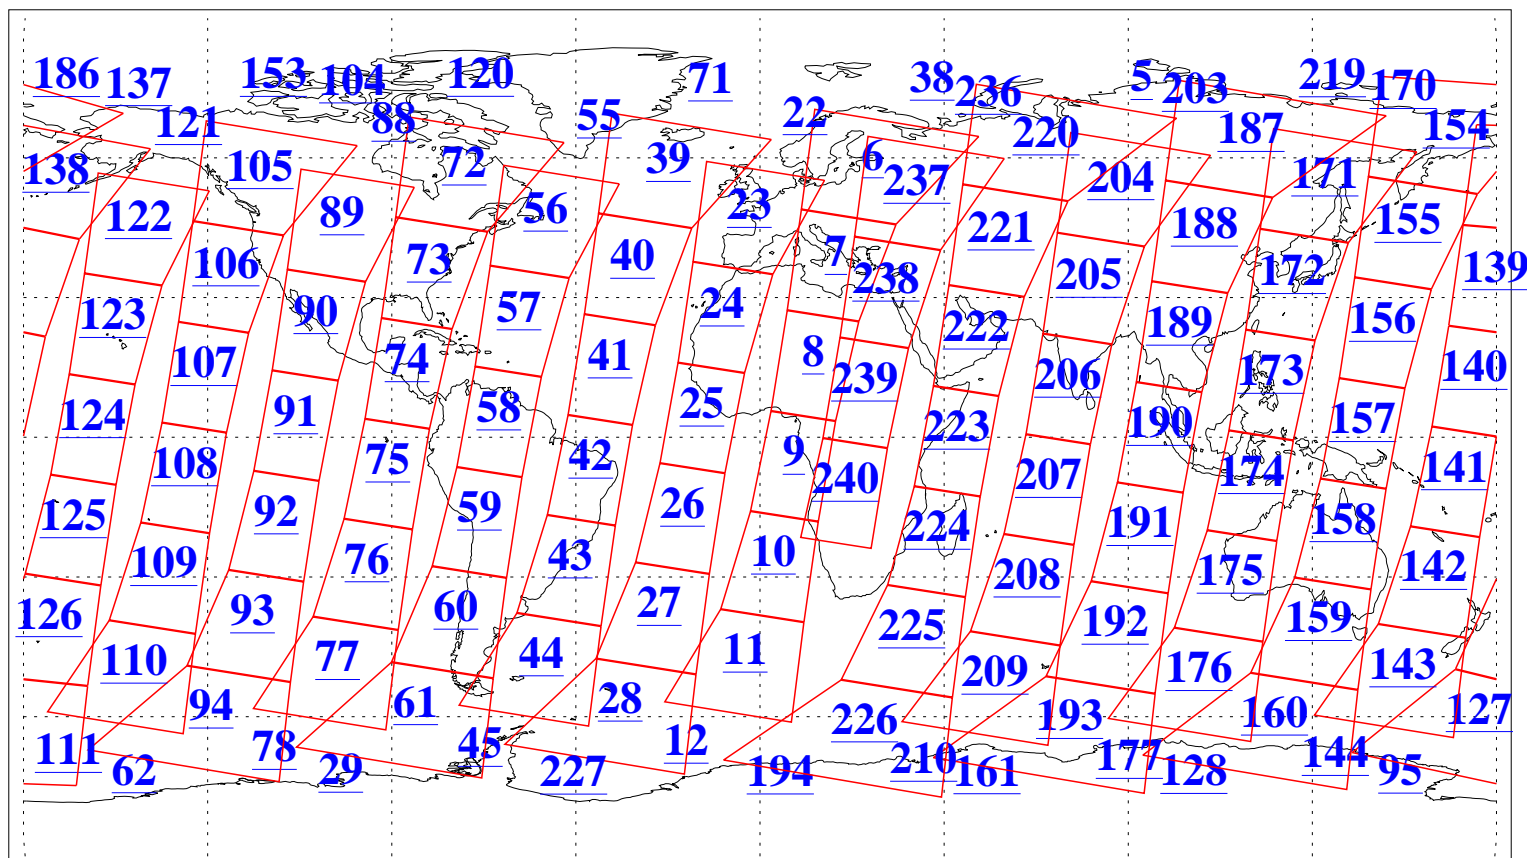

L1B Availability
AMSU Granules: 240
HSB Granules: 0
AIRS Granules: 240

1 Dec 2004
DoY 336
Aqua Day 942
Granules: 1 to 120

Granules: 121 to 240

Legend: AMSU Available, HSB Available, AIRS Available

L1B Availability
AMSU Granules: 240
HSB Granules: 0
AIRS Granules: 240

1 Dec 2004
DoY 336
Aqua Day 942

Ascending Granules

Descending Granules

Legend: AMSU Available, HSB Available, AIRS Available

L1B Availability
 AMSU Granules: 240
 HSB Granules: 0
 AIRS Granules: 240

1 Dec 2004
 DoY 336
 Aqua Day 942