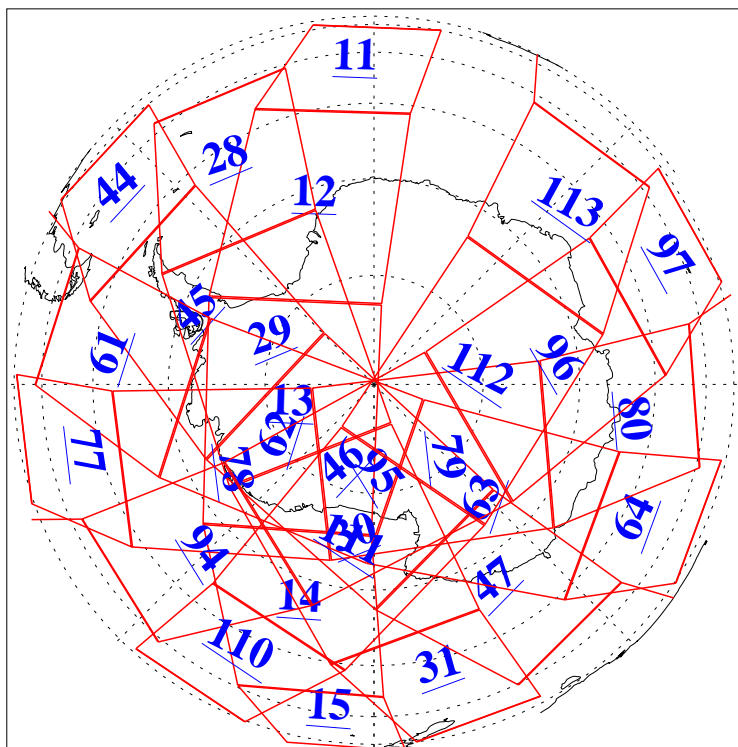

L1B Availability
AMSU Granules: 240
HSB Granules: 0
AIRS Granules: 240

1 Dec 2004
DoY 336
Aqua Day 942
Granules: 1 to 120

Granules: 121 to 240

Legend: AMSU Available, HSB Available, AIRS Available

L1B Availability
AMSU Granules: 240
HSB Granules: 0
AIRS Granules: 240

1 Dec 2004
DoY 336
Aqua Day 942

Ascending Granules

Descending Granules

Legend: AMSU Available, HSB Available, AIRS Available

L1B Availability
 AMSU Granules: 240
 HSB Granules: 0
 AIRS Granules: 240

1 Dec 2004
 DoY 336
 Aqua Day 942

Northern Hemisphere Granules

Southern Hemisphere Granules

Legend: AMSU Available, HSB Available, AIRS Available