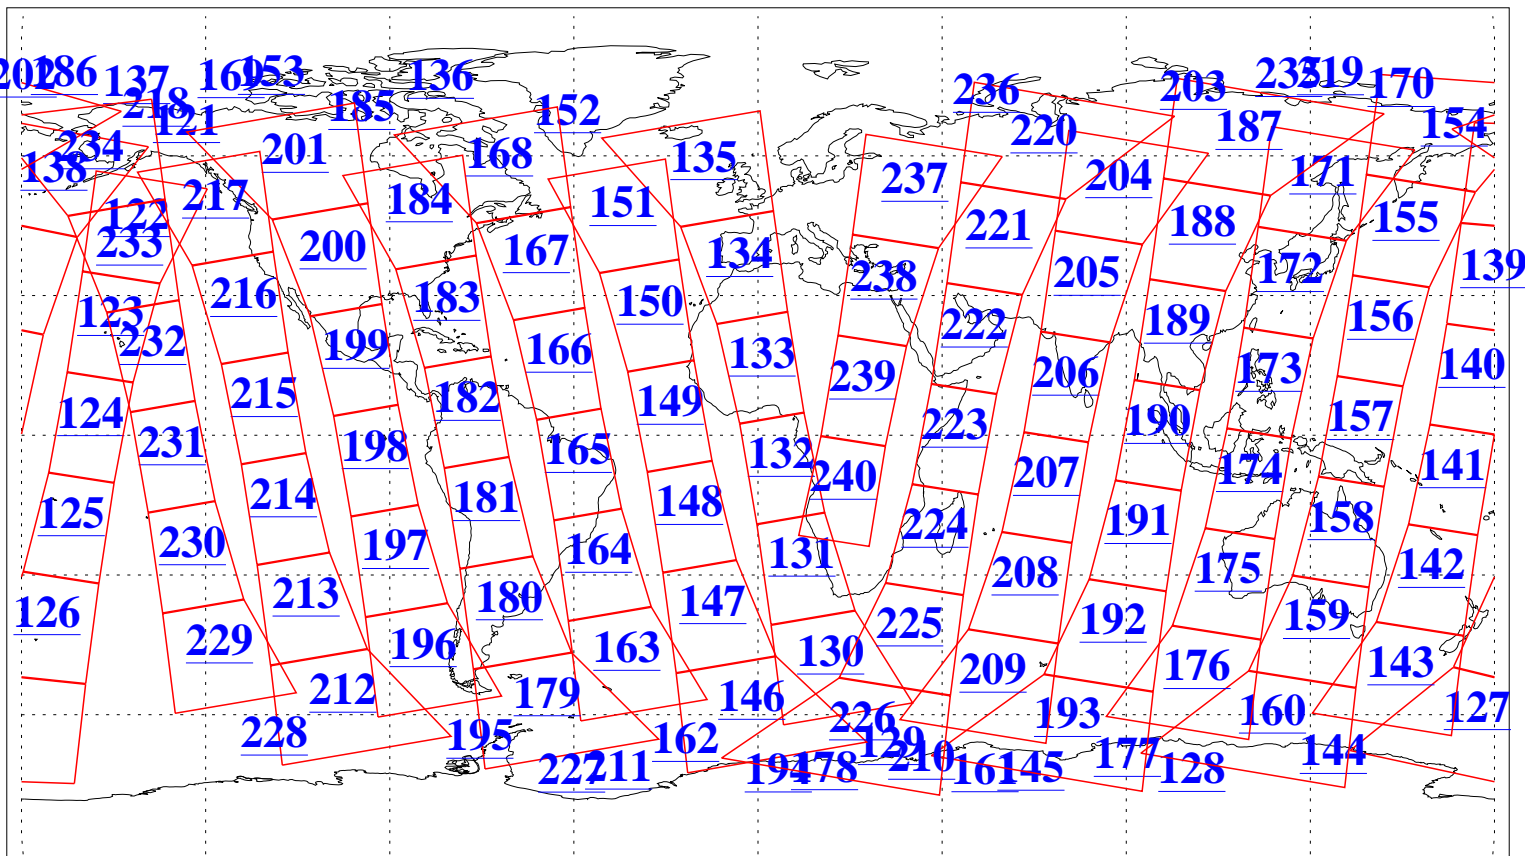

L1B Availability
AMSU Granules: 240
HSB Granules: 0
AIRS Granules: 240

1 Dec 2004
DoY 336
Aqua Day 942
Granules: 1 to 120

Granules: 121 to 240

Legend: AMSU Available, HSB Available, AIRS Available

L1B Availability
AMSU Granules: 240
HSB Granules: 0
AIRS Granules: 240

1 Dec 2004
DoY 336
Aqua Day 942

Ascending Granules

Descending Granules

Legend: AMSU Available, HSB Available, AIRS Available

L1B Availability
 AMSU Granules: 240
 HSB Granules: 0
 AIRS Granules: 240

1 Dec 2004
 DoY 336
 Aqua Day 942

Northern Hemisphere Granules

Southern Hemisphere Granules

Legend: AMSU Available, HSB Available, AIRS Available