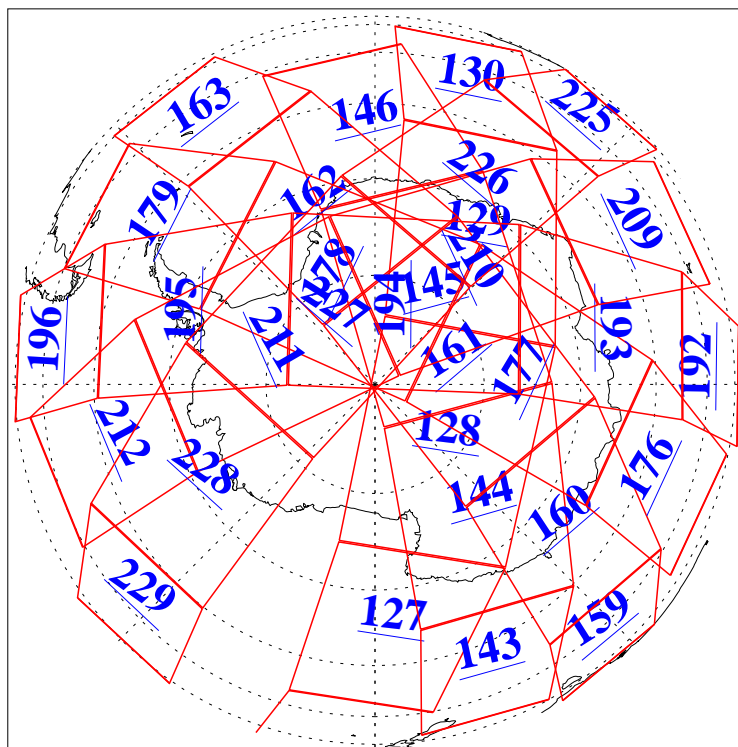

L1B Availability
AMSU Granules: 240
HSB Granules: 0
AIRS Granules: 240

1 Dec 2004
DoY 336
Aqua Day 942
Granules: 1 to 120

Granules: 121 to 240

Legend: AMSU Available, HSB Available, AIRS Available

L1B Availability
AMSU Granules: 240
HSB Granules: 0
AIRS Granules: 240

1 Dec 2004
DoY 336
Aqua Day 942

Ascending Granules

Descending Granules

Legend: AMSU Available, HSB Available, AIRS Available

L1B Availability
 AMSU Granules: 240
 HSB Granules: 0
 AIRS Granules: 240

1 Dec 2004
 DoY 336
 Aqua Day 942

Northern Hemisphere Granules

Southern Hemisphere Granules

Legend: AMSU Available, HSB Available, AIRS Available