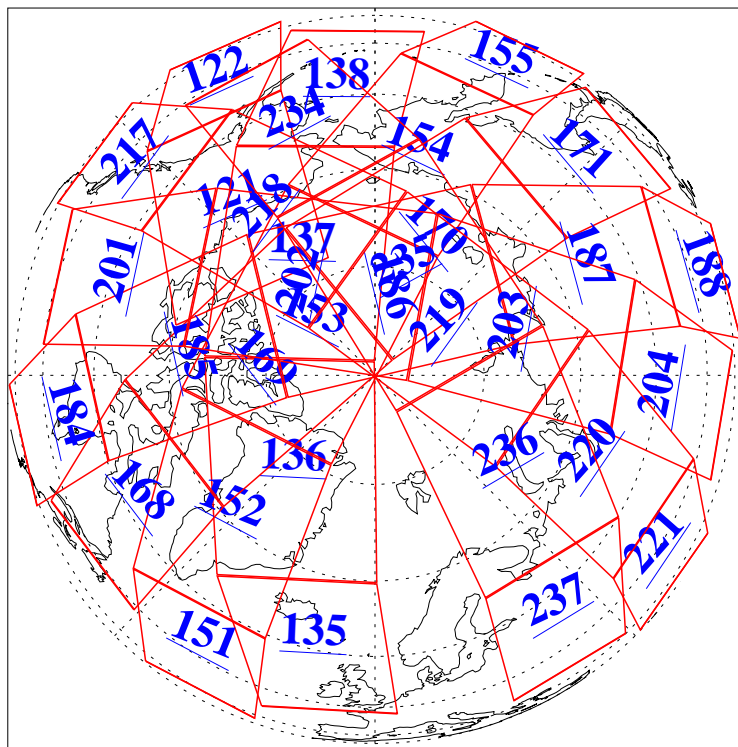

L1B Availability
AMSU Granules: 240
HSB Granules: 0
AIRS Granules: 240

1 Dec 2004
DoY 336
Aqua Day 942
Granules: 1 to 120

Granules: 121 to 240

Legend: AMSU Available, HSB Available, AIRS Available

L1B Availability
AMSU Granules: 240
HSB Granules: 0
AIRS Granules: 240

1 Dec 2004
DoY 336
Aqua Day 942

Ascending Granules

Descending Granules

Legend: AMSU Available, HSB Available, AIRS Available

L1B Availability
 AMSU Granules: 240
 HSB Granules: 0
 AIRS Granules: 240

1 Dec 2004
 DoY 336
 Aqua Day 942

Northern Hemisphere Granules

Southern Hemisphere Granules

Legend: AMSU Available, HSB Available, AIRS Available