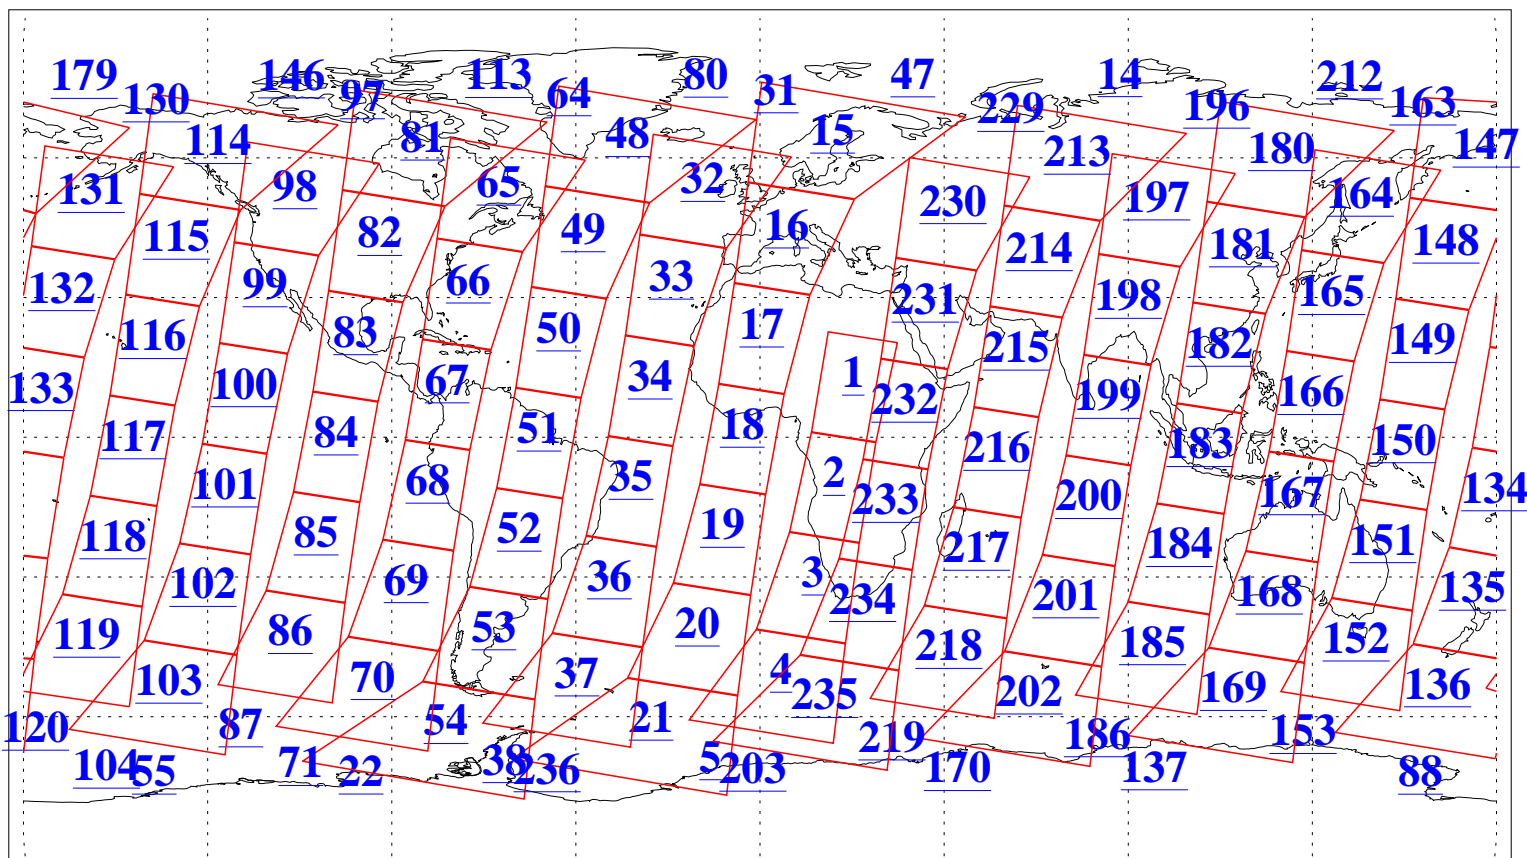

L1B Availability
AMSU Granules: 240
HSB Granules: 0
AIRS Granules: 240

30 Nov 2004
DoY 335
Aqua Day 941
Granules: 1 to 120

Granules: 121 to 240

Legend: AMSU Available, HSB Available, AIRS Available

L1B Availability
AMSU Granules: 240
HSB Granules: 0
AIRS Granules: 240

30 Nov 2004
DoY 335
Aqua Day 941

Ascending Granules

Descending Granules

Legend: AMSU Available, HSB Available, AIRS Available

L1B Availability
 AMSU Granules: 240
 HSB Granules: 0
 AIRS Granules: 240

30 Nov 2004
 DoY 335
 Aqua Day 941

Northern Hemisphere Granules

Southern Hemisphere Granules

Legend: AMSU Available, HSB Available, AIRS Available