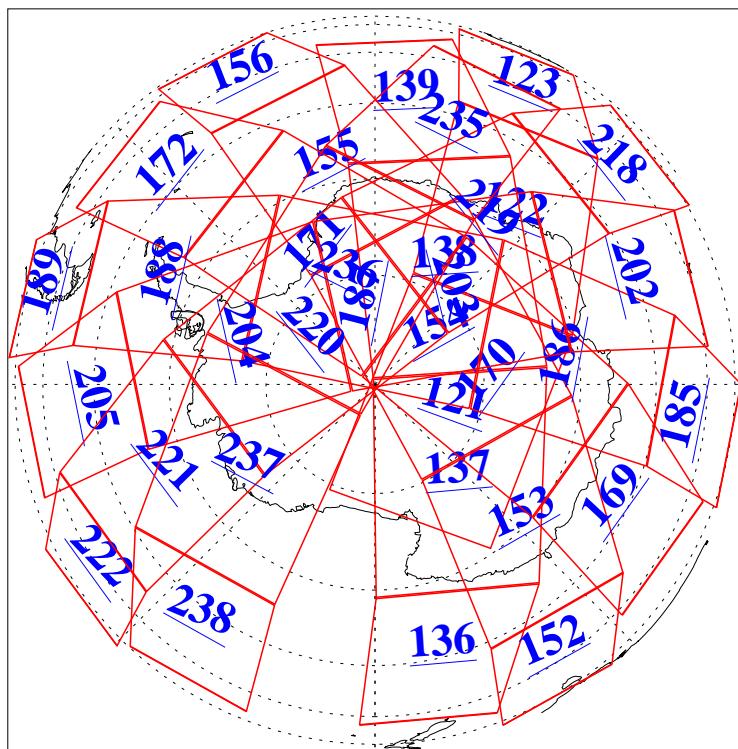

L1B Availability
AMSU Granules: 240
HSB Granules: 0
AIRS Granules: 240

30 Nov 2004
DoY 335
Aqua Day 941
Granules: 1 to 120

Granules: 121 to 240

Legend: AMSU Available, HSB Available, AIRS Available

L1B Availability
AMSU Granules: 240
HSB Granules: 0
AIRS Granules: 240

30 Nov 2004
DoY 335
Aqua Day 941

Ascending Granules

Descending Granules

Legend: AMSU Available, HSB Available, AIRS Available

L1B Availability
 AMSU Granules: 240
 HSB Granules: 0
 AIRS Granules: 240

30 Nov 2004
 DoY 335
 Aqua Day 941

Northern Hemisphere Granules

Southern Hemisphere Granules

Legend: AMSU Available, HSB Available, AIRS Available