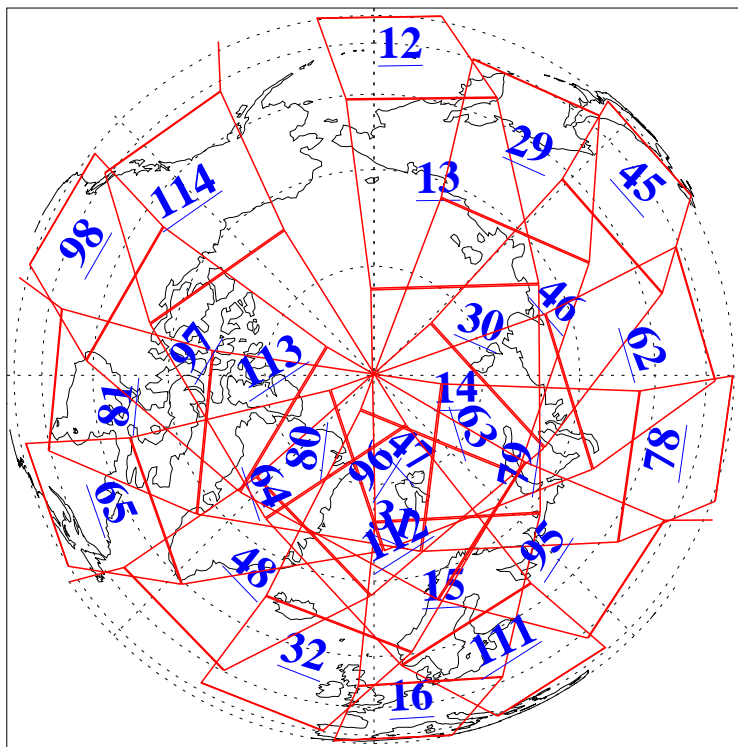

L1B Availability
AMSU Granules: 240
HSB Granules: 0
AIRS Granules: 240

30 Nov 2004
DoY 335
Aqua Day 941
Granules: 1 to 120

Granules: 121 to 240

Legend: AMSU Available, HSB Available, AIRS Available

L1B Availability
AMSU Granules: 240
HSB Granules: 0
AIRS Granules: 240

30 Nov 2004
DoY 335
Aqua Day 941

Ascending Granules

Descending Granules

Legend: AMSU Available, HSB Available, AIRS Available

L1B Availability
 AMSU Granules: 240
 HSB Granules: 0
 AIRS Granules: 240

30 Nov 2004
 DoY 335
 Aqua Day 941

Northern Hemisphere Granules

Southern Hemisphere Granules

Legend: AMSU Available, HSB Available, AIRS Available