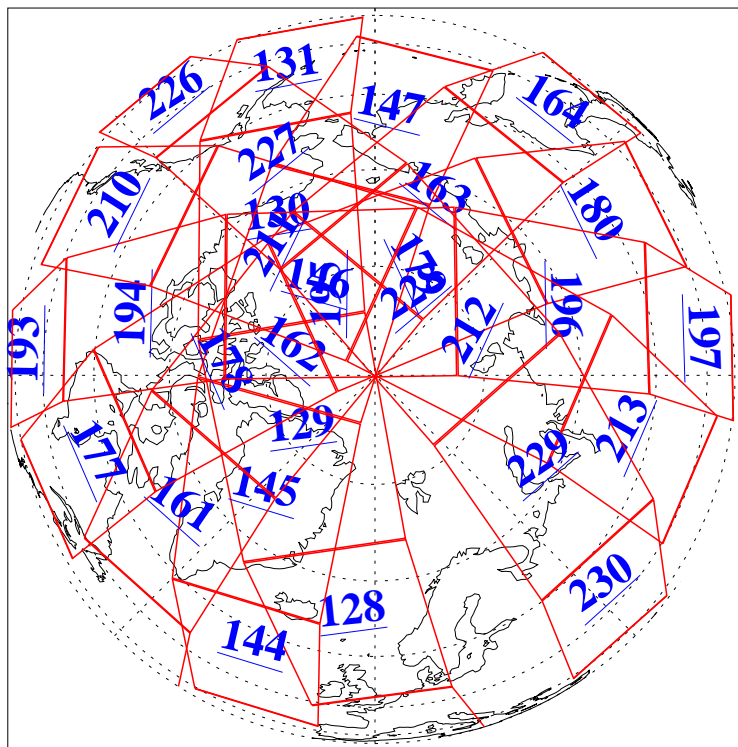

L1B Availability
AMSU Granules: 240
HSB Granules: 0
AIRS Granules: 240

30 Nov 2004
DoY 335
Aqua Day 941
Granules: 1 to 120

Granules: 121 to 240

Legend: AMSU Available, HSB Available, AIRS Available

L1B Availability
AMSU Granules: 240
HSB Granules: 0
AIRS Granules: 240

30 Nov 2004
DoY 335
Aqua Day 941

Ascending Granules

Descending Granules

Legend: AMSU Available, HSB Available, AIRS Available

L1B Availability
 AMSU Granules: 240
 HSB Granules: 0
 AIRS Granules: 240

30 Nov 2004
 DoY 335
 Aqua Day 941

Northern Hemisphere Granules

Southern Hemisphere Granules

Legend: AMSU Available, HSB Available, AIRS Available