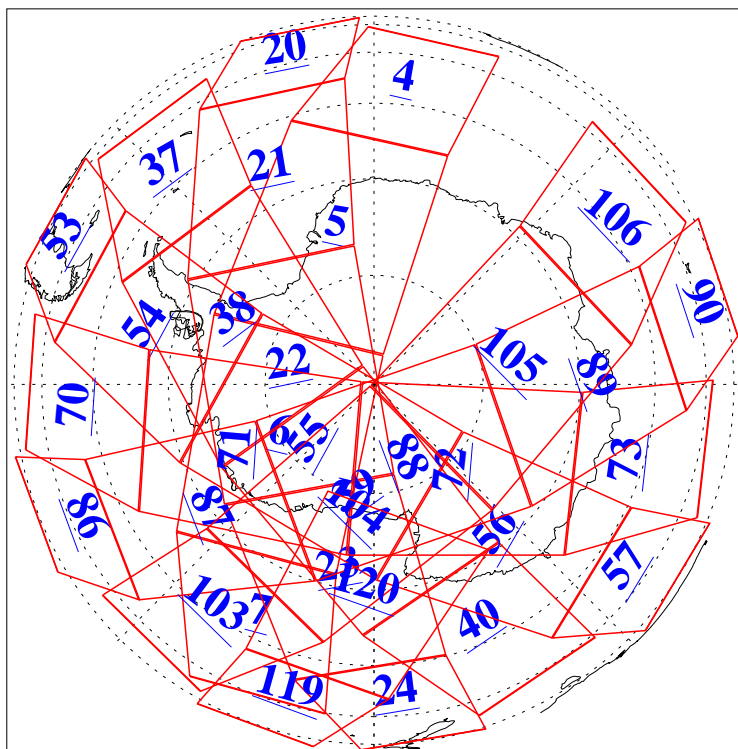

L1B Availability
AMSU Granules: 240
HSB Granules: 0
AIRS Granules: 240

30 Nov 2004
DoY 335
Aqua Day 941
Granules: 1 to 120

Granules: 121 to 240

Legend: AMSU Available, HSB Available, AIRS Available

L1B Availability
AMSU Granules: 240
HSB Granules: 0
AIRS Granules: 240

30 Nov 2004
DoY 335
Aqua Day 941

Ascending Granules

Descending Granules

Legend: AMSU Available, HSB Available, AIRS Available

L1B Availability
 AMSU Granules: 240
 HSB Granules: 0
 AIRS Granules: 240

30 Nov 2004
 DoY 335
 Aqua Day 941

Northern Hemisphere Granules

Southern Hemisphere Granules

Legend: AMSU Available, HSB Available, AIRS Available