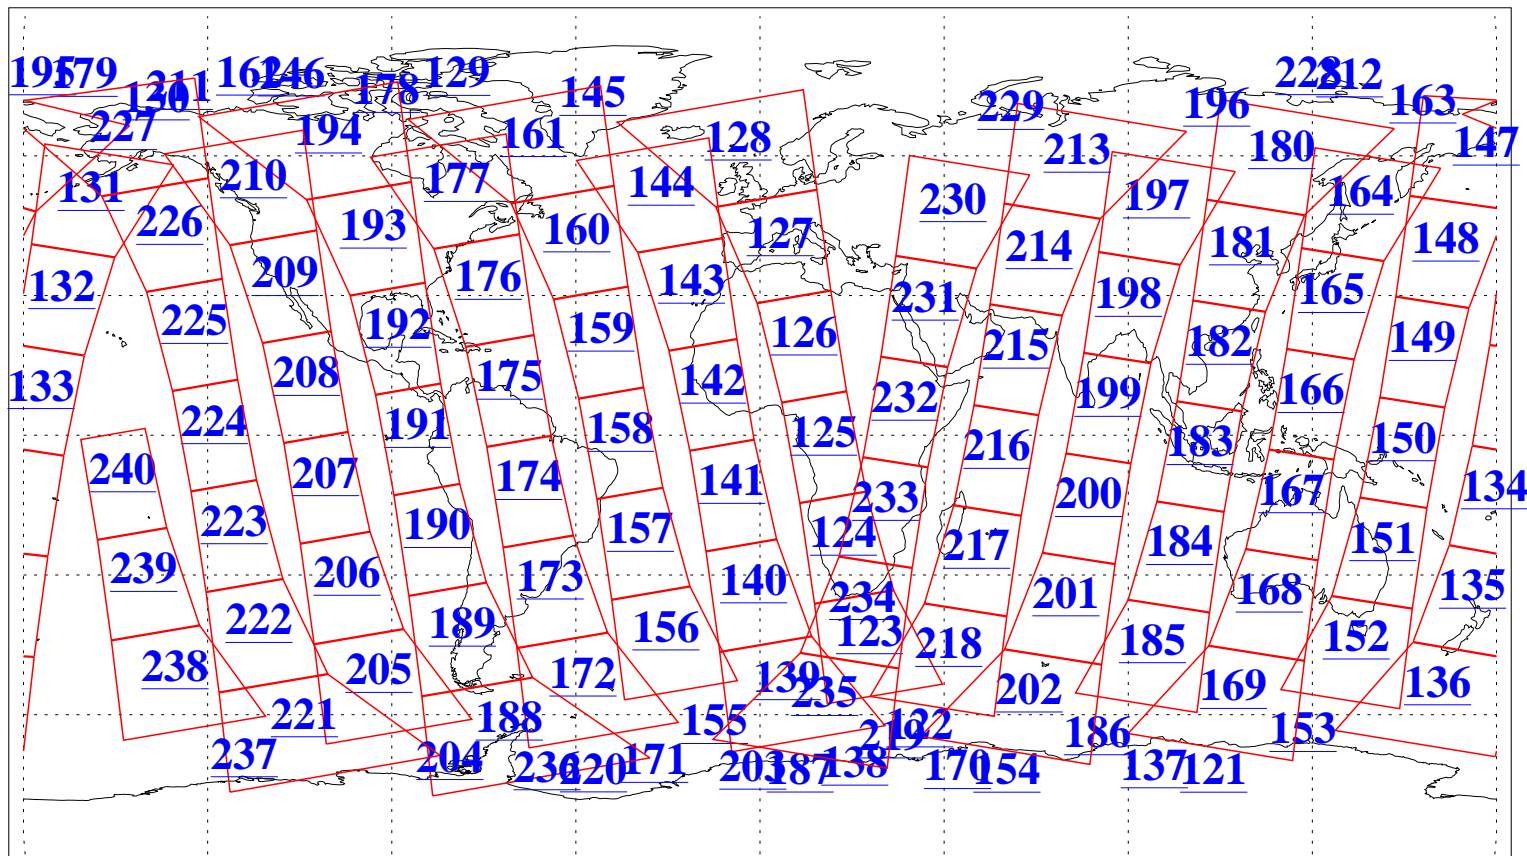

L1B Availability
AMSU Granules: 240
HSB Granules: 0
AIRS Granules: 240

30 Nov 2004
DoY 335
Aqua Day 941
Granules: 1 to 120

Granules: 121 to 240

Legend: AMSU Available, HSB Available, AIRS Available

L1B Availability
AMSU Granules: 240
HSB Granules: 0
AIRS Granules: 240

30 Nov 2004
DoY 335
Aqua Day 941

Ascending Granules

Descending Granules

Legend: AMSU Available, HSB Available, AIRS Available

L1B Availability
 AMSU Granules: 240
 HSB Granules: 0
 AIRS Granules: 240

30 Nov 2004
 DoY 335
 Aqua Day 941

Northern Hemisphere Granules

Southern Hemisphere Granules

Legend: AMSU Available, HSB Available, AIRS Available