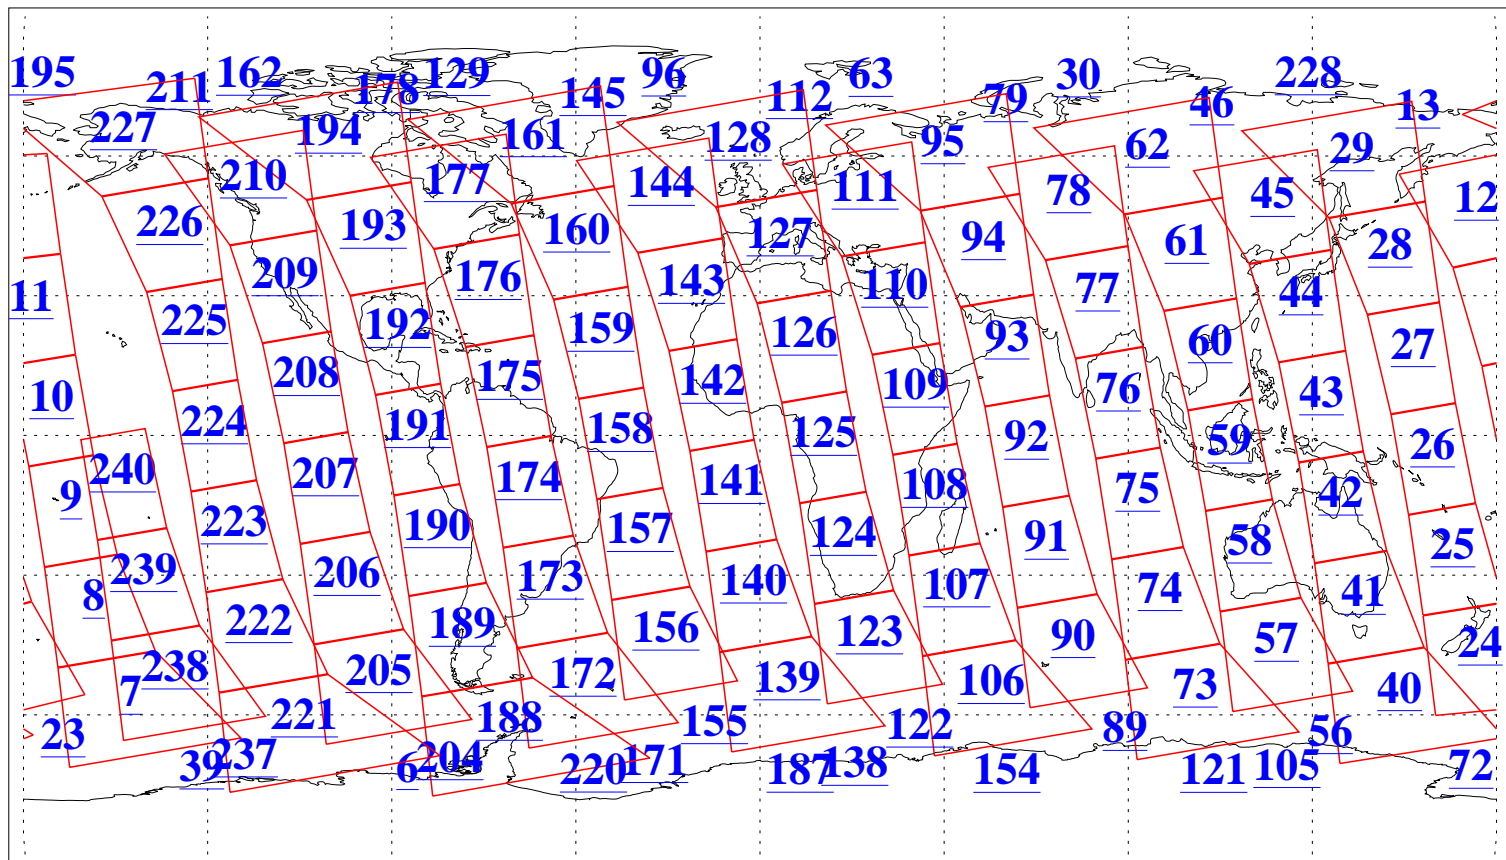

L1B Availability
AMSU Granules: 240
HSB Granules: 0
AIRS Granules: 240

30 Nov 2004
DoY 335
Aqua Day 941
Granules: 1 to 120

Granules: 121 to 240

Legend: AMSU Available, HSB Available, AIRS Available

L1B Availability
AMSU Granules: 240
HSB Granules: 0
AIRS Granules: 240

30 Nov 2004
DoY 335
Aqua Day 941

Ascending Granules

Descending Granules

Legend: AMSU Available, HSB Available, AIRS Available

L1B Availability
 AMSU Granules: 240
 HSB Granules: 0
 AIRS Granules: 240

30 Nov 2004
 DoY 335
 Aqua Day 941

Northern Hemisphere Granules

Southern Hemisphere Granules

Legend: AMSU Available, HSB Available, AIRS Available