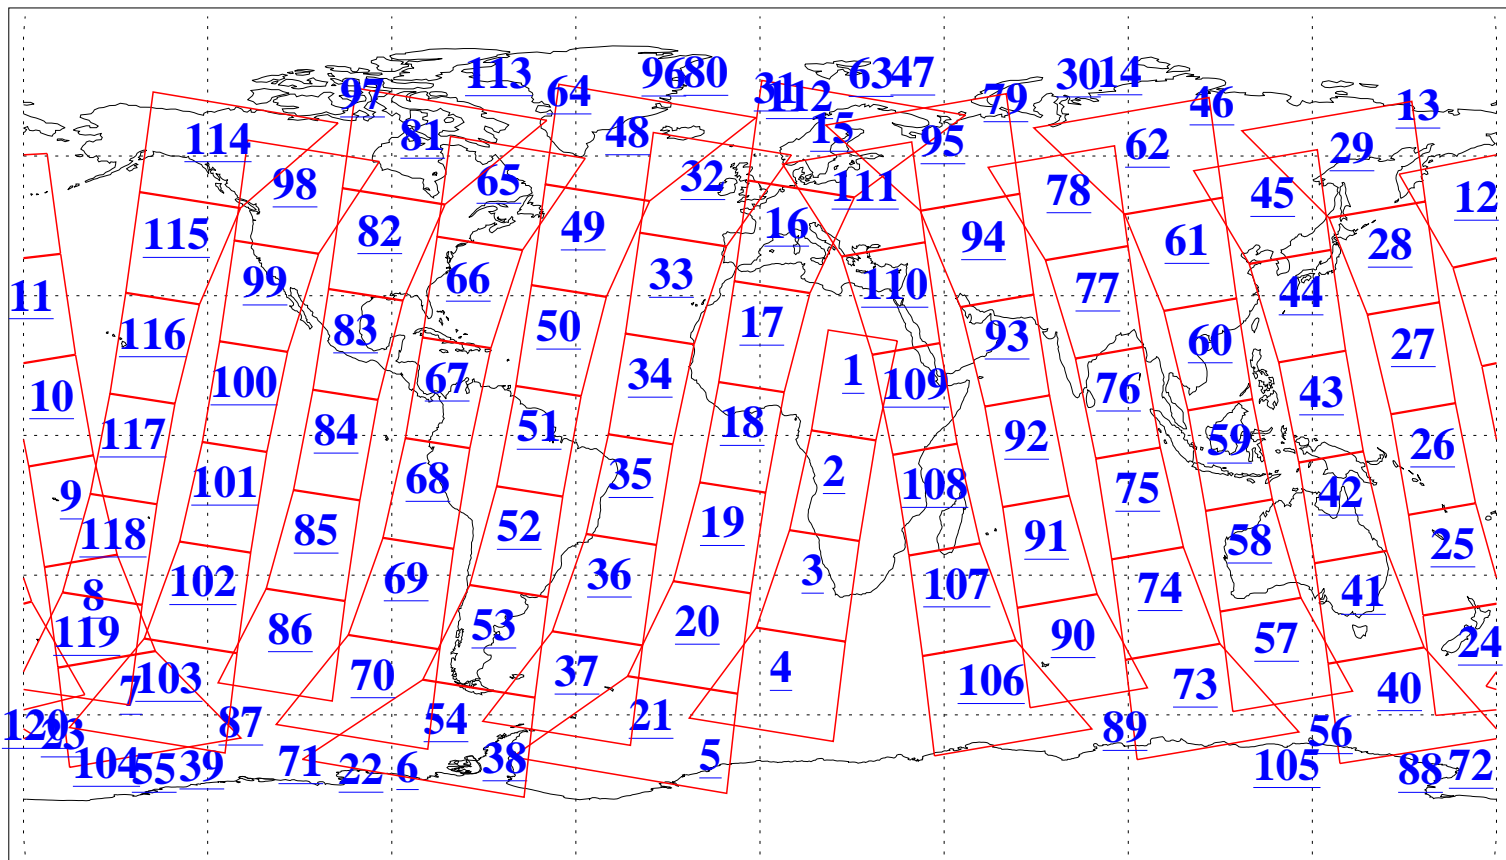

L1B Availability
AMSU Granules: 240
HSB Granules: 0
AIRS Granules: 240

30 Nov 2004
DoY 335
Aqua Day 941
Granules: 1 to 120

Granules: 121 to 240

Legend: AMSU Available, HSB Available, AIRS Available

L1B Availability
AMSU Granules: 240
HSB Granules: 0
AIRS Granules: 240

30 Nov 2004
DoY 335
Aqua Day 941

Ascending Granules

Descending Granules

Legend: AMSU Available, HSB Available, AIRS Available

L1B Availability
 AMSU Granules: 240
 HSB Granules: 0
 AIRS Granules: 240

30 Nov 2004
 DoY 335
 Aqua Day 941

Northern Hemisphere Granules

Southern Hemisphere Granules

Legend: AMSU Available, HSB Available, AIRS Available