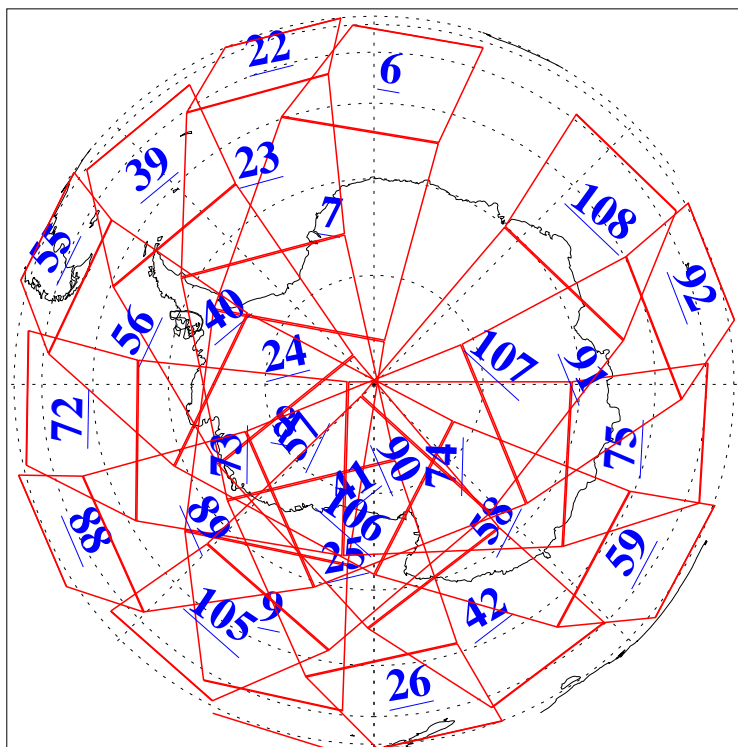

L1B Availability
AMSU Granules: 240
HSB Granules: 0
AIRS Granules: 240

28 Nov 2004
DoY 333
Aqua Day 939
Granules: 1 to 120

Granules: 121 to 240

Legend: AMSU Available, HSB Available, AIRS Available

L1B Availability
AMSU Granules: 240
HSB Granules: 0
AIRS Granules: 240

28 Nov 2004
DoY 333
Aqua Day 939

Ascending Granules

Descending Granules

Legend: AMSU Available, HSB Available, AIRS Available

L1B Availability
 AMSU Granules: 240
 HSB Granules: 0
 AIRS Granules: 240

28 Nov 2004
 DoY 333
 Aqua Day 939

Northern Hemisphere Granules

Southern Hemisphere Granules

Legend: AMSU Available, HSB Available, AIRS Available