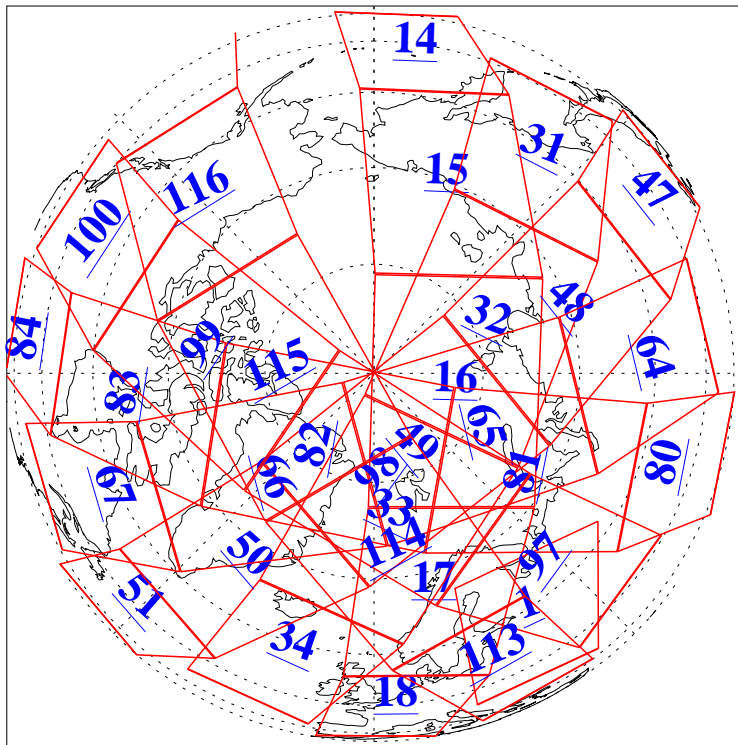

L1B Availability
AMSU Granules: 240
HSB Granules: 0
AIRS Granules: 240

28 Nov 2004
DoY 333
Aqua Day 939
Granules: 1 to 120

Granules: 121 to 240

Legend: AMSU Available, HSB Available, AIRS Available

L1B Availability
AMSU Granules: 240
HSB Granules: 0
AIRS Granules: 240

28 Nov 2004
DoY 333
Aqua Day 939

Ascending Granules

Descending Granules

Legend: AMSU Available, HSB Available, AIRS Available

L1B Availability
 AMSU Granules: 240
 HSB Granules: 0
 AIRS Granules: 240

28 Nov 2004
 DoY 333
 Aqua Day 939

Northern Hemisphere Granules

Southern Hemisphere Granules

Legend: AMSU Available, HSB Available, AIRS Available