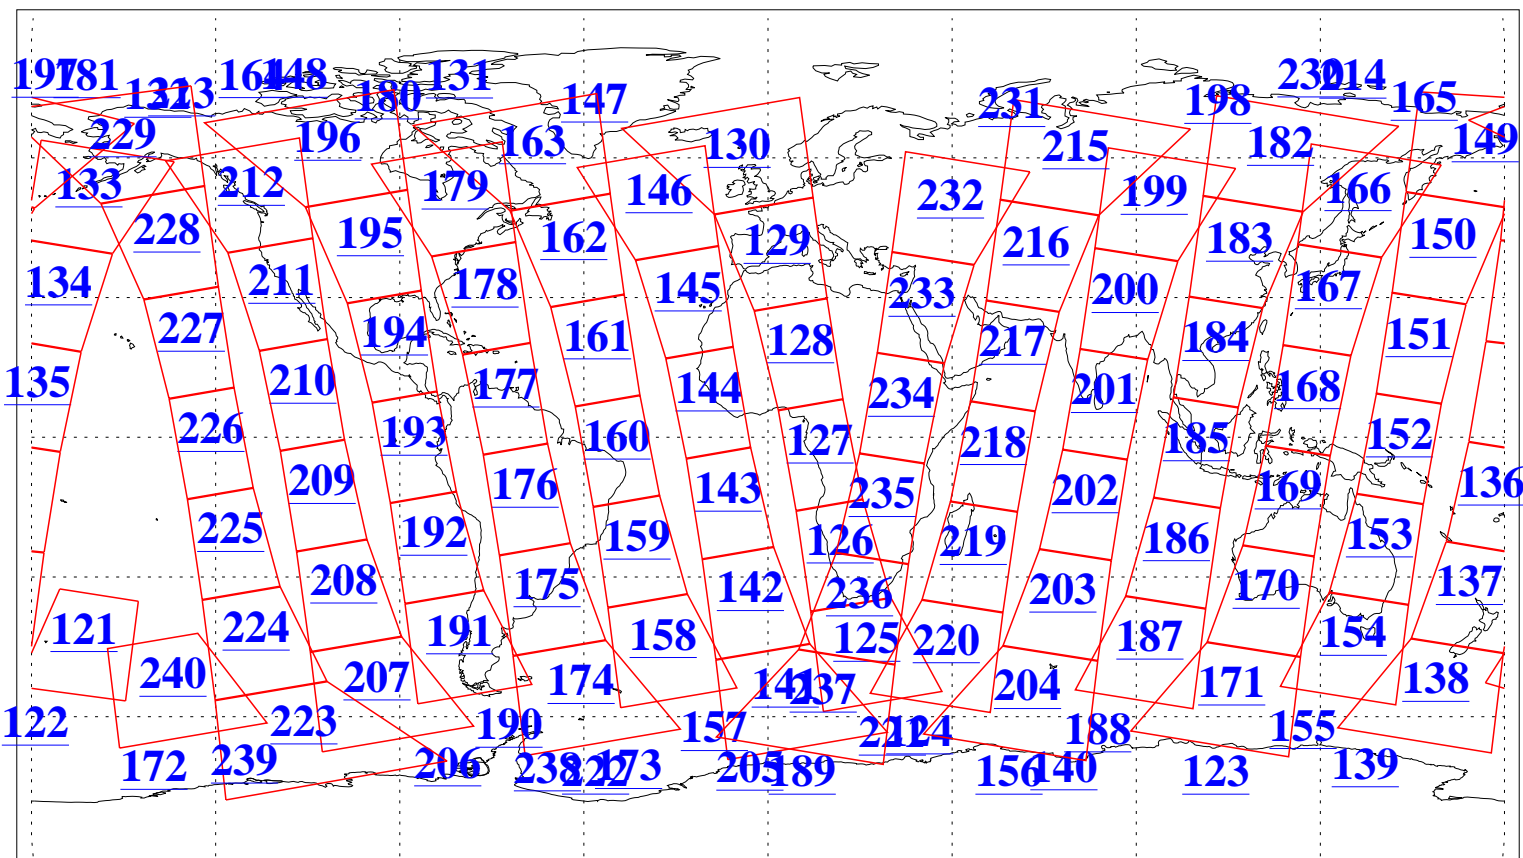

L1B Availability
AMSU Granules: 240
HSB Granules: 0
AIRS Granules: 240

28 Nov 2004
DoY 333
Aqua Day 939
Granules: 1 to 120

Granules: 121 to 240

Legend: AMSU Available, HSB Available, AIRS Available

L1B Availability
AMSU Granules: 240
HSB Granules: 0
AIRS Granules: 240

28 Nov 2004
DoY 333
Aqua Day 939

Ascending Granules

Descending Granules

Legend: AMSU Available, HSB Available, AIRS Available

L1B Availability
 AMSU Granules: 240
 HSB Granules: 0
 AIRS Granules: 240

28 Nov 2004
 DoY 333
 Aqua Day 939

Northern Hemisphere Granules

Southern Hemisphere Granules

Legend: AMSU Available, HSB Available, AIRS Available