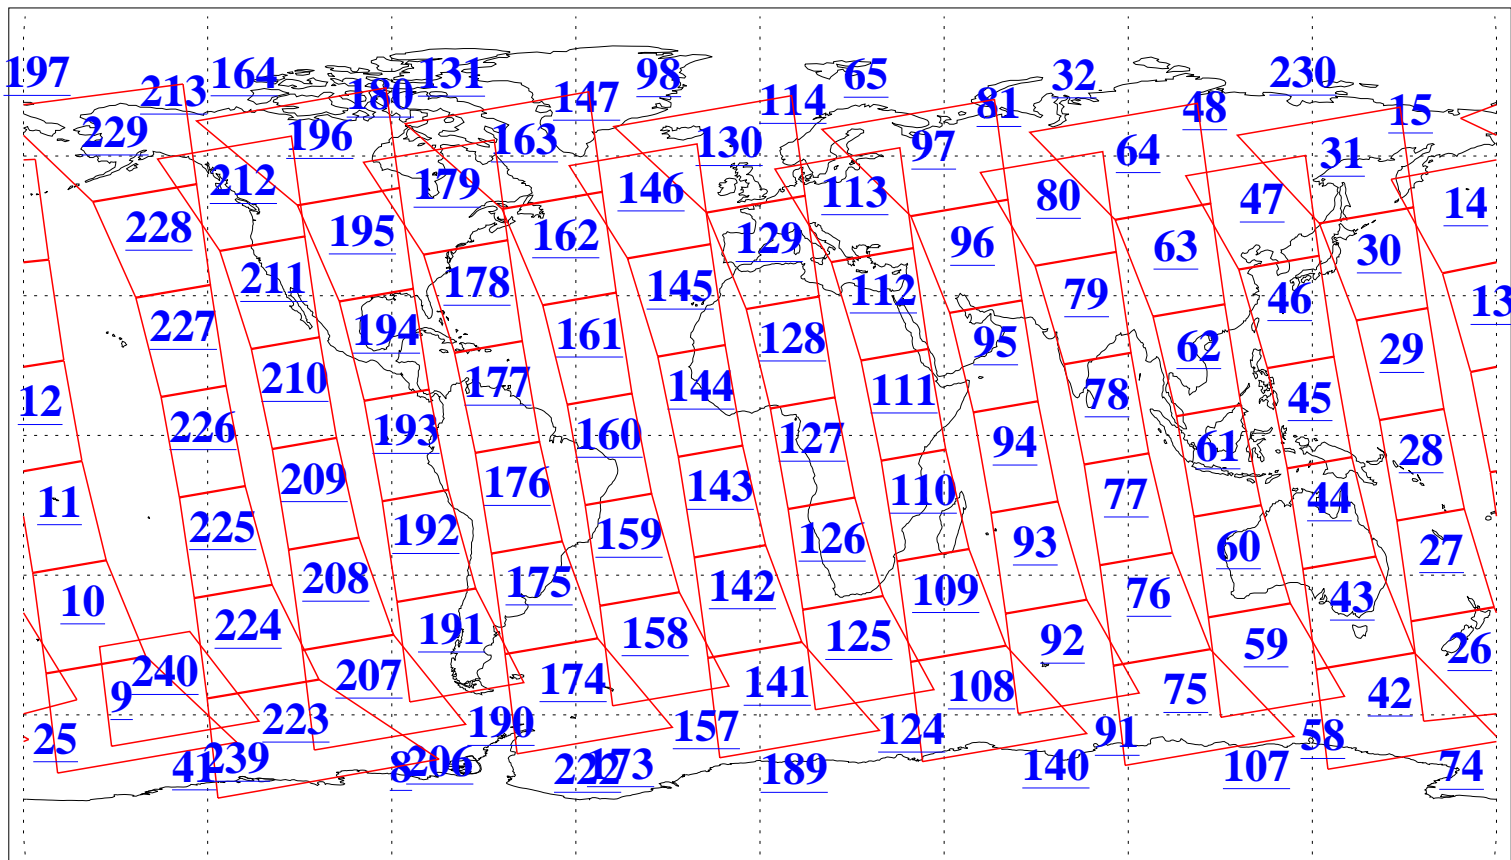

L1B Availability
AMSU Granules: 240
HSB Granules: 0
AIRS Granules: 240

28 Nov 2004
DoY 333
Aqua Day 939
Granules: 1 to 120

Granules: 121 to 240

Legend: AMSU Available, HSB Available, AIRS Available

L1B Availability
AMSU Granules: 240
HSB Granules: 0
AIRS Granules: 240

28 Nov 2004
DoY 333
Aqua Day 939

Ascending Granules

Descending Granules

Legend: AMSU Available, HSB Available, AIRS Available

L1B Availability
 AMSU Granules: 240
 HSB Granules: 0
 AIRS Granules: 240

28 Nov 2004
 DoY 333
 Aqua Day 939

Northern Hemisphere Granules

Southern Hemisphere Granules

Legend: AMSU Available, HSB Available, AIRS Available