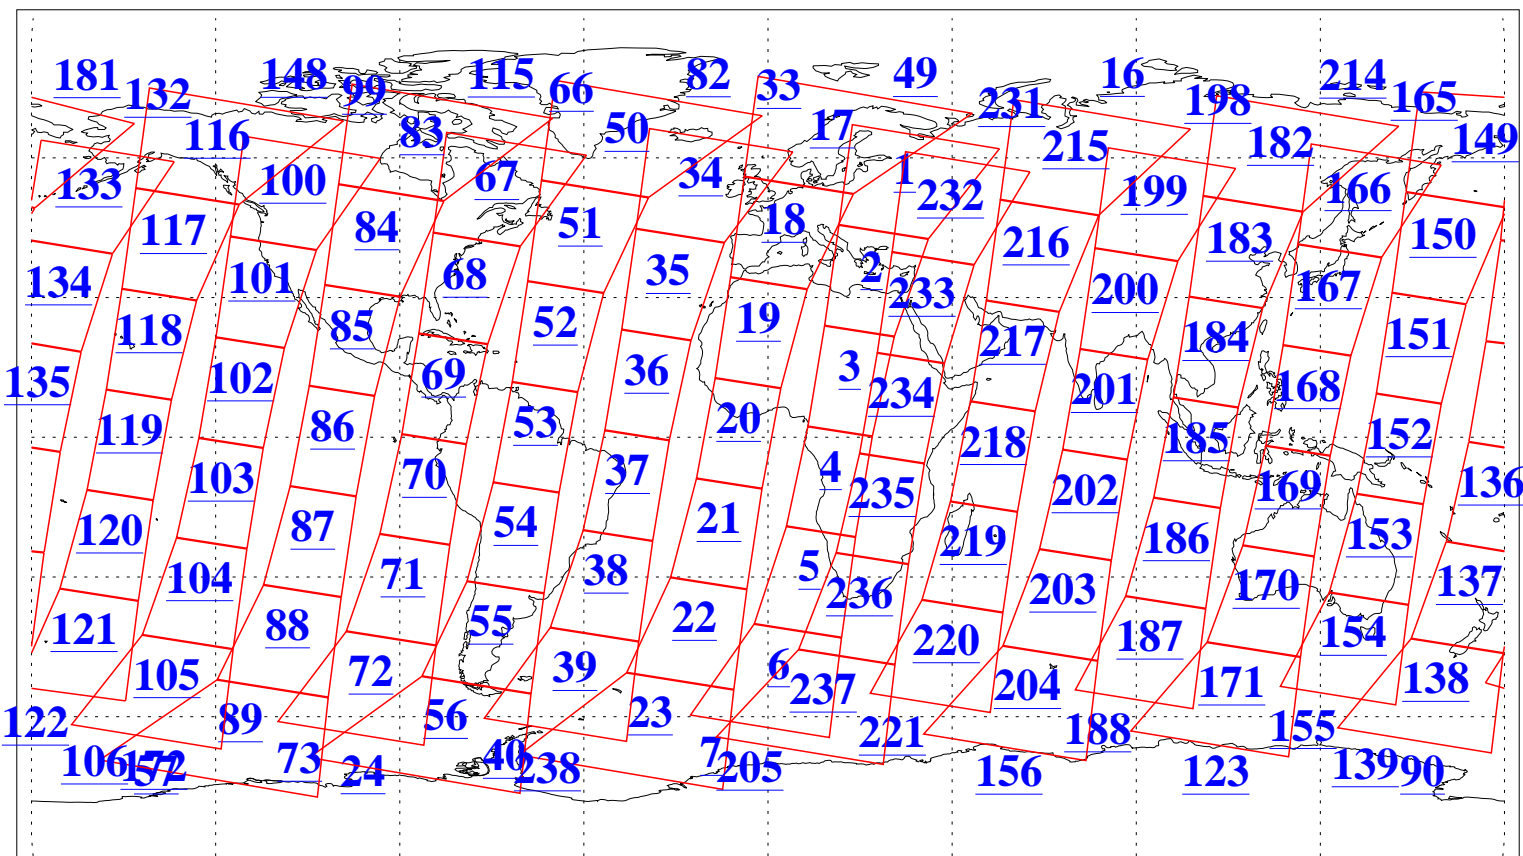

L1B Availability
AMSU Granules: 240
HSB Granules: 0
AIRS Granules: 240

28 Nov 2004
DoY 333
Aqua Day 939
Granules: 1 to 120

Granules: 121 to 240

Legend: AMSU Available, HSB Available, AIRS Available

L1B Availability
AMSU Granules: 240
HSB Granules: 0
AIRS Granules: 240

28 Nov 2004
DoY 333
Aqua Day 939

Ascending Granules

Descending Granules

Legend: AMSU Available, HSB Available, AIRS Available

L1B Availability
 AMSU Granules: 240
 HSB Granules: 0
 AIRS Granules: 240

28 Nov 2004
 DoY 333
 Aqua Day 939

Northern Hemisphere Granules

Southern Hemisphere Granules

Legend: AMSU Available, HSB Available, AIRS Available