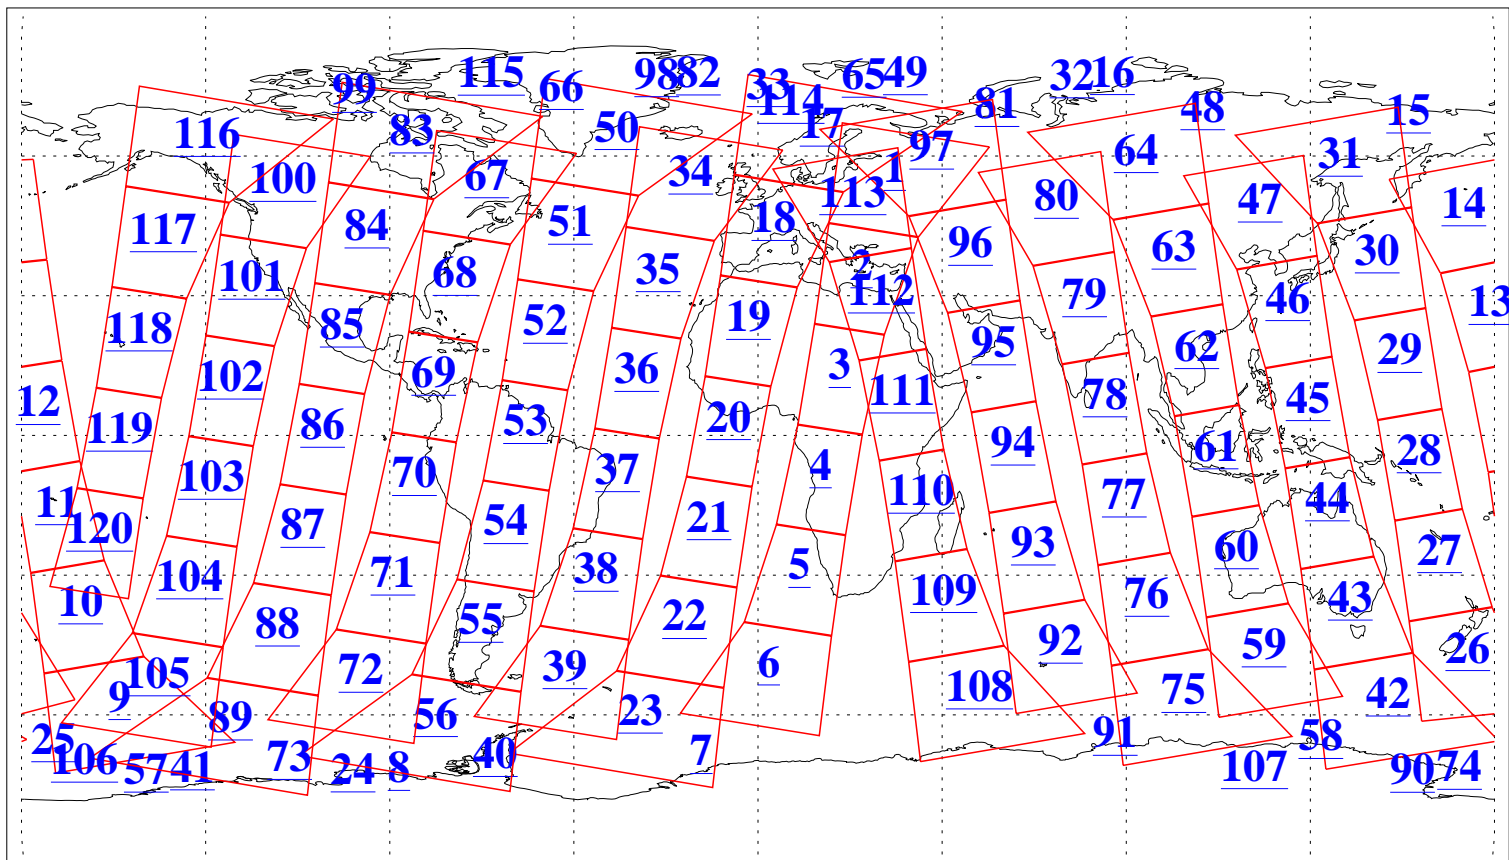

L1B Availability
AMSU Granules: 240
HSB Granules: 0
AIRS Granules: 240

28 Nov 2004
DoY 333
Aqua Day 939
Granules: 1 to 120

Granules: 121 to 240

Legend: AMSU Available, HSB Available, AIRS Available

L1B Availability
AMSU Granules: 240
HSB Granules: 0
AIRS Granules: 240

28 Nov 2004
DoY 333
Aqua Day 939

Ascending Granules

Descending Granules

Legend: AMSU Available, HSB Available, AIRS Available

L1B Availability
 AMSU Granules: 240
 HSB Granules: 0
 AIRS Granules: 240

28 Nov 2004
 DoY 333
 Aqua Day 939

Northern Hemisphere Granules

Southern Hemisphere Granules

Legend: AMSU Available, HSB Available, AIRS Available