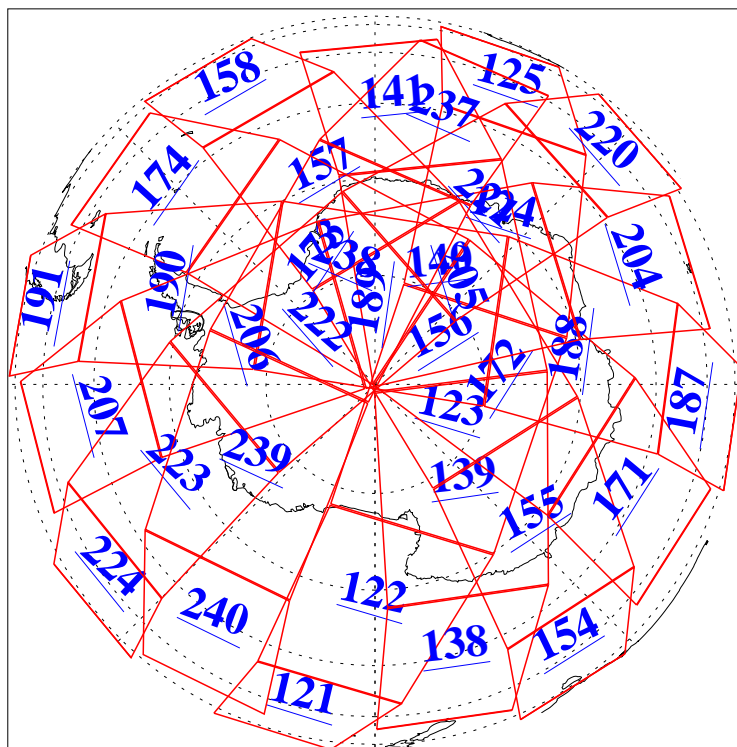

L1B Availability
AMSU Granules: 240
HSB Granules: 0
AIRS Granules: 240

28 Nov 2004
DoY 333
Aqua Day 939
Granules: 1 to 120

Granules: 121 to 240

Legend: AMSU Available, HSB Available, AIRS Available

L1B Availability
AMSU Granules: 240
HSB Granules: 0
AIRS Granules: 240

28 Nov 2004
DoY 333
Aqua Day 939

Ascending Granules

Descending Granules

Legend: AMSU Available, HSB Available, AIRS Available

L1B Availability
 AMSU Granules: 240
 HSB Granules: 0
 AIRS Granules: 240

28 Nov 2004
 DoY 333
 Aqua Day 939

Northern Hemisphere Granules

Southern Hemisphere Granules

Legend: AMSU Available, HSB Available, AIRS Available