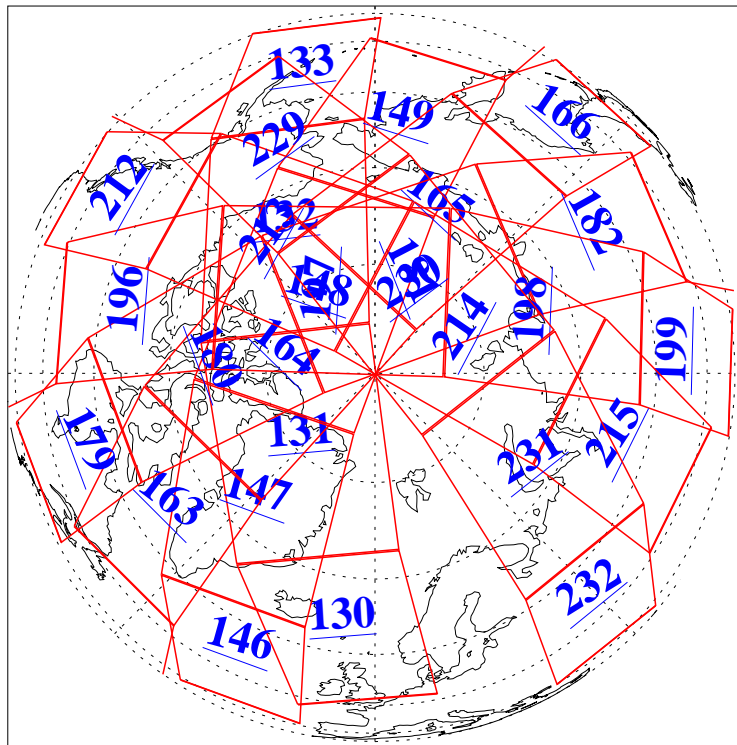

L1B Availability
AMSU Granules: 240
HSB Granules: 0
AIRS Granules: 240

28 Nov 2004
DoY 333
Aqua Day 939
Granules: 1 to 120

Granules: 121 to 240

Legend: AMSU Available, HSB Available, AIRS Available

L1B Availability
AMSU Granules: 240
HSB Granules: 0
AIRS Granules: 240

28 Nov 2004
DoY 333
Aqua Day 939

Ascending Granules

Descending Granules

Legend: AMSU Available, HSB Available, AIRS Available

L1B Availability
 AMSU Granules: 240
 HSB Granules: 0
 AIRS Granules: 240

28 Nov 2004
 DoY 333
 Aqua Day 939

Northern Hemisphere Granules

Southern Hemisphere Granules

Legend: AMSU Available, HSB Available, AIRS Available