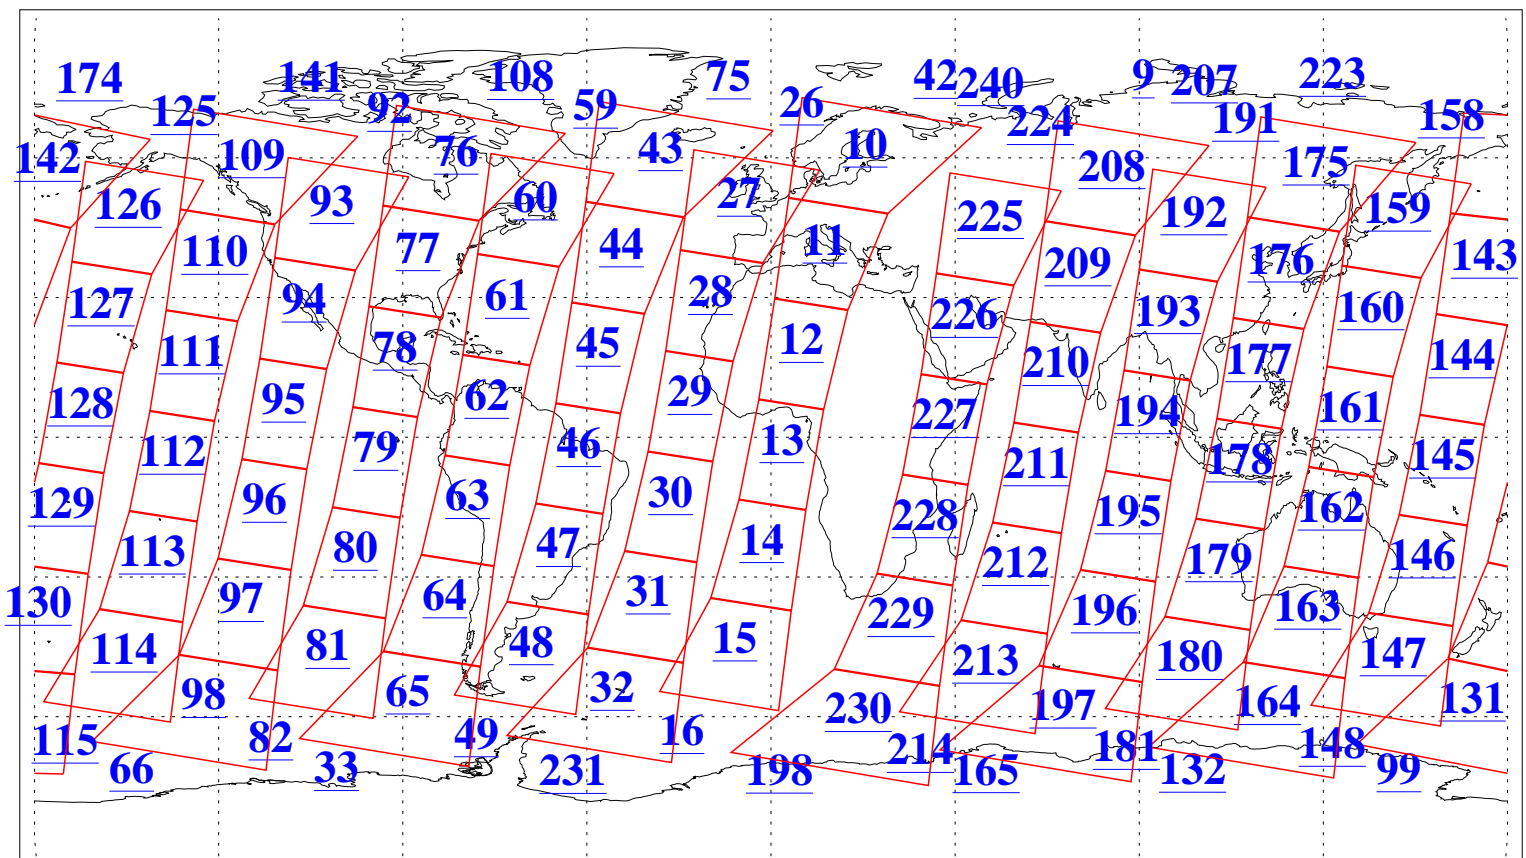

L1B Availability  
AMSU Granules: 240  
HSB Granules: 0  
AIRS Granules: 240

27 Nov 2004  
DoY 332  
Aqua Day 938  
Granules: 1 to 120

Granules: 121 to 240

Legend: AMSU Available, HSB Available, AIRS Available

L1B Availability  
AMSU Granules: 240  
HSB Granules: 0  
AIRS Granules: 240

27 Nov 2004  
DoY 332  
Aqua Day 938

Ascending Granules

Descending Granules

Legend: AMSU Available, HSB Available, AIRS Available

L1B Availability  
 AMSU Granules: 240  
 HSB Granules: 0  
 AIRS Granules: 240

27 Nov 2004  
 DoY 332  
 Aqua Day 938

Northern Hemisphere Granules

Southern Hemisphere Granules

Legend: AMSU Available, HSB Available, AIRS Available