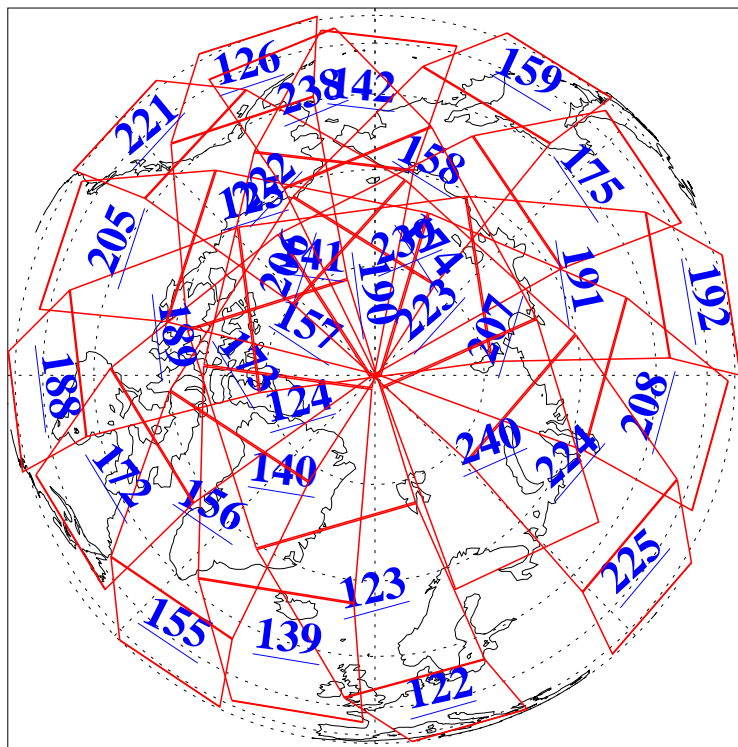

L1B Availability  
AMSU Granules: 240  
HSB Granules: 0  
AIRS Granules: 240

27 Nov 2004  
DoY 332  
Aqua Day 938  
Granules: 1 to 120

Granules: 121 to 240

Legend: AMSU Available, HSB Available, AIRS Available

L1B Availability  
AMSU Granules: 240  
HSB Granules: 0  
AIRS Granules: 240

27 Nov 2004  
DoY 332  
Aqua Day 938

Ascending Granules

Descending Granules

Legend: AMSU Available, HSB Available, AIRS Available

L1B Availability  
 AMSU Granules: 240  
 HSB Granules: 0  
 AIRS Granules: 240

27 Nov 2004  
 DoY 332  
 Aqua Day 938

Northern Hemisphere Granules

Southern Hemisphere Granules

Legend: AMSU Available, HSB Available, AIRS Available