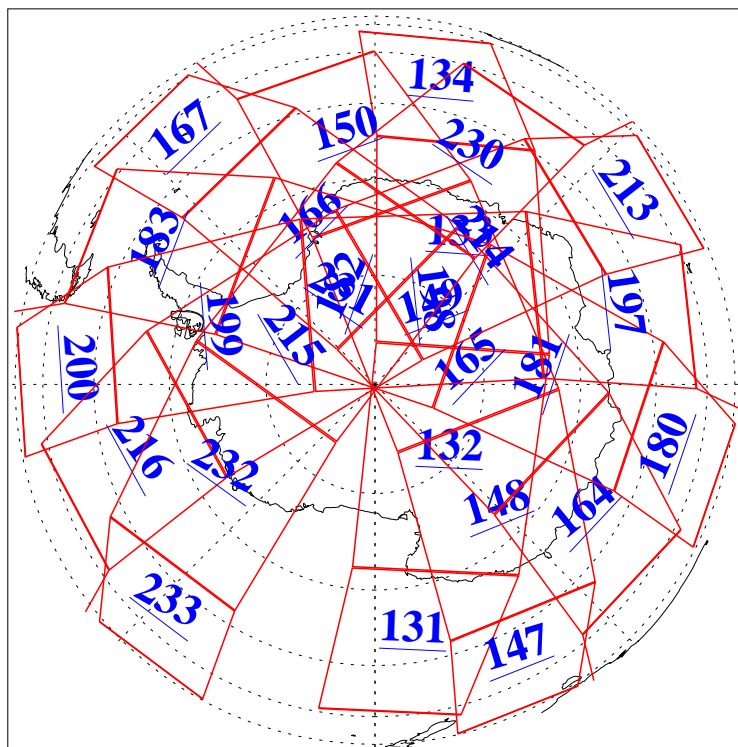

L1B Availability  
AMSU Granules: 240  
HSB Granules: 0  
AIRS Granules: 240

27 Nov 2004  
DoY 332  
Aqua Day 938  
Granules: 1 to 120

Granules: 121 to 240

Legend: AMSU Available, HSB Available, AIRS Available

L1B Availability  
AMSU Granules: 240  
HSB Granules: 0  
AIRS Granules: 240

27 Nov 2004  
DoY 332  
Aqua Day 938

Ascending Granules

Descending Granules

Legend: AMSU Available, HSB Available, AIRS Available

L1B Availability  
 AMSU Granules: 240  
 HSB Granules: 0  
 AIRS Granules: 240

27 Nov 2004  
 DoY 332  
 Aqua Day 938

Northern Hemisphere Granules

Southern Hemisphere Granules

Legend: AMSU Available, HSB Available, AIRS Available