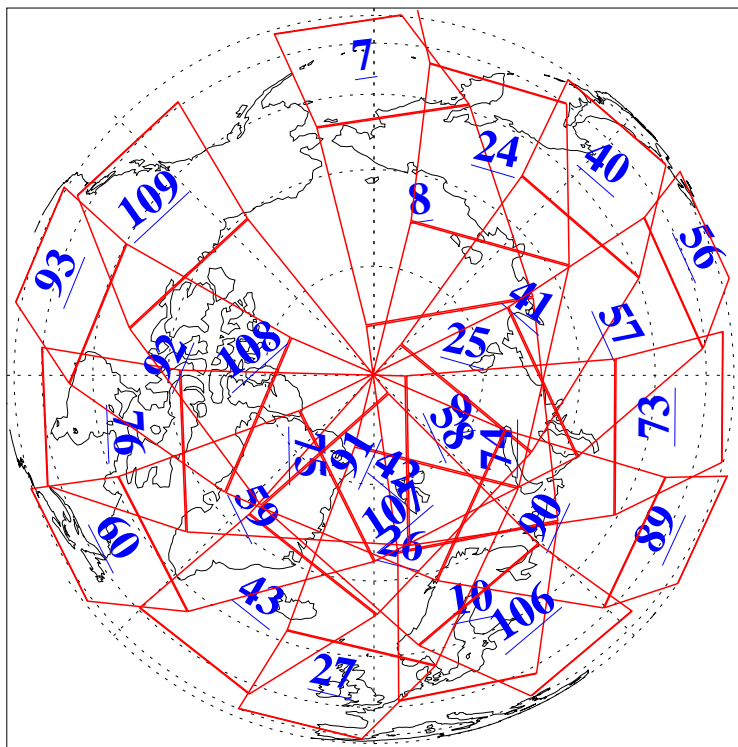

L1B Availability  
AMSU Granules: 240  
HSB Granules: 0  
AIRS Granules: 240

27 Nov 2004  
DoY 332  
Aqua Day 938  
Granules: 1 to 120

Granules: 121 to 240

Legend: AMSU Available, HSB Available, AIRS Available

L1B Availability  
AMSU Granules: 240  
HSB Granules: 0  
AIRS Granules: 240

27 Nov 2004  
DoY 332  
Aqua Day 938

Ascending Granules

Descending Granules

Legend: AMSU Available, HSB Available, AIRS Available

L1B Availability  
 AMSU Granules: 240  
 HSB Granules: 0  
 AIRS Granules: 240

27 Nov 2004  
 DoY 332  
 Aqua Day 938

Northern Hemisphere Granules

Southern Hemisphere Granules

Legend: AMSU Available, HSB Available, AIRS Available