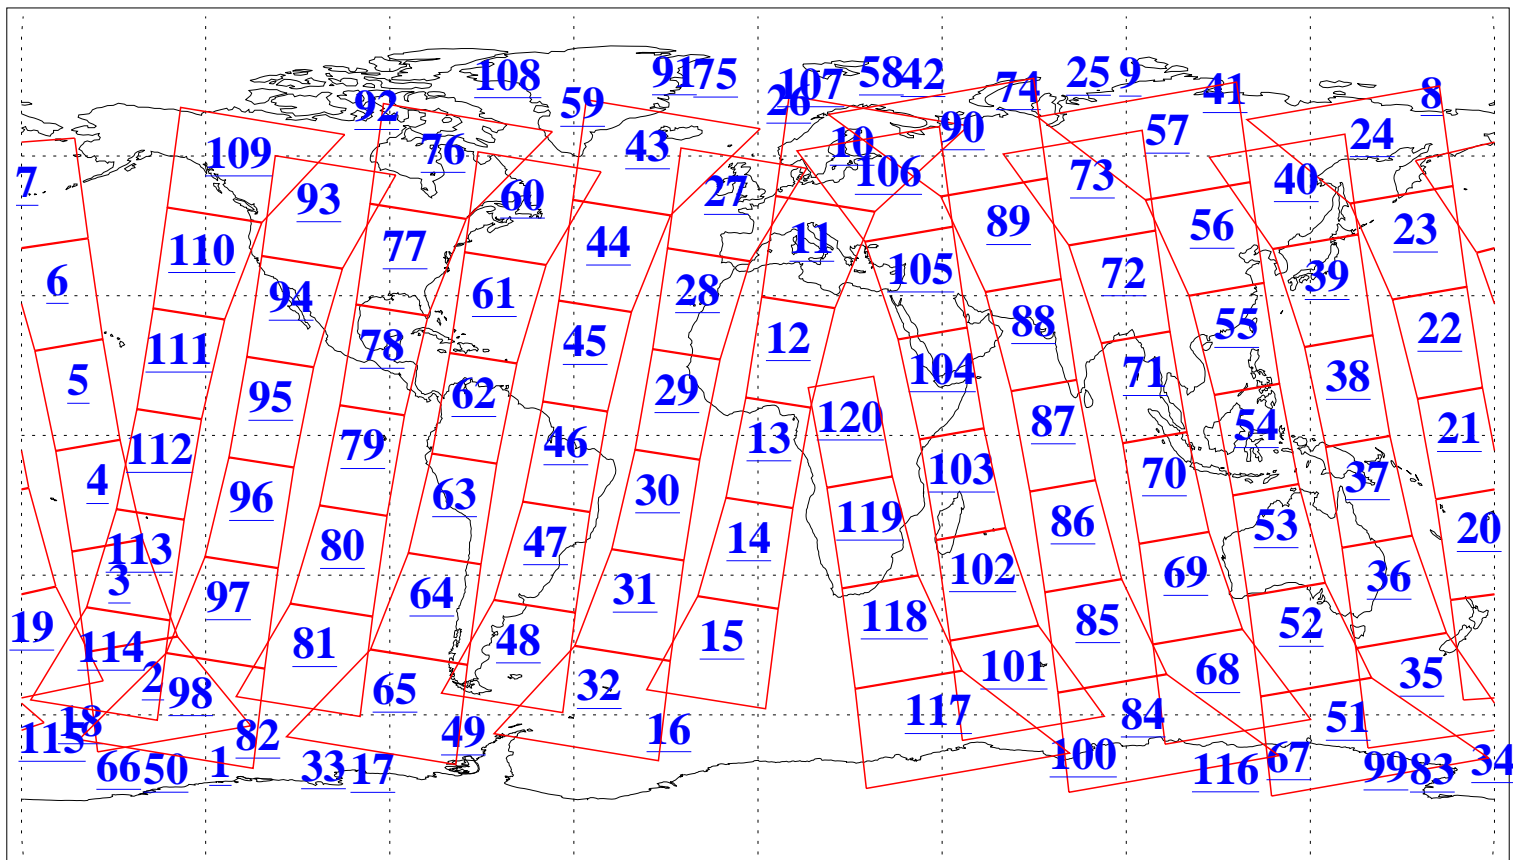

L1B Availability  
AMSU Granules: 240  
HSB Granules: 0  
AIRS Granules: 240

27 Nov 2004  
DoY 332  
Aqua Day 938  
Granules: 1 to 120

Granules: 121 to 240

Legend: AMSU Available, HSB Available, AIRS Available

L1B Availability  
AMSU Granules: 240  
HSB Granules: 0  
AIRS Granules: 240

27 Nov 2004  
DoY 332  
Aqua Day 938

Ascending Granules

Descending Granules

Legend: AMSU Available, HSB Available, AIRS Available

L1B Availability  
 AMSU Granules: 240  
 HSB Granules: 0  
 AIRS Granules: 240

27 Nov 2004  
 DoY 332  
 Aqua Day 938

Northern Hemisphere Granules

Southern Hemisphere Granules

Legend: AMSU Available, HSB Available, AIRS Available