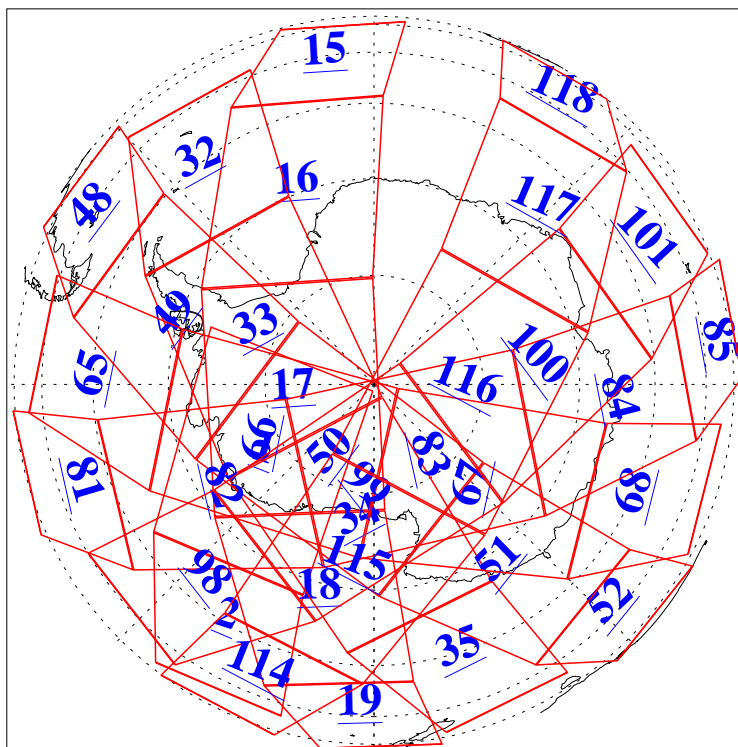

L1B Availability  
AMSU Granules: 240  
HSB Granules: 0  
AIRS Granules: 240

27 Nov 2004  
DoY 332  
Aqua Day 938  
Granules: 1 to 120

Granules: 121 to 240

Legend: AMSU Available, HSB Available, AIRS Available

L1B Availability  
AMSU Granules: 240  
HSB Granules: 0  
AIRS Granules: 240

27 Nov 2004  
DoY 332  
Aqua Day 938

Ascending Granules

Descending Granules

Legend: AMSU Available, HSB Available, AIRS Available

L1B Availability  
 AMSU Granules: 240  
 HSB Granules: 0  
 AIRS Granules: 240

27 Nov 2004  
 DoY 332  
 Aqua Day 938

Northern Hemisphere Granules

Southern Hemisphere Granules

Legend: AMSU Available, HSB Available, AIRS Available