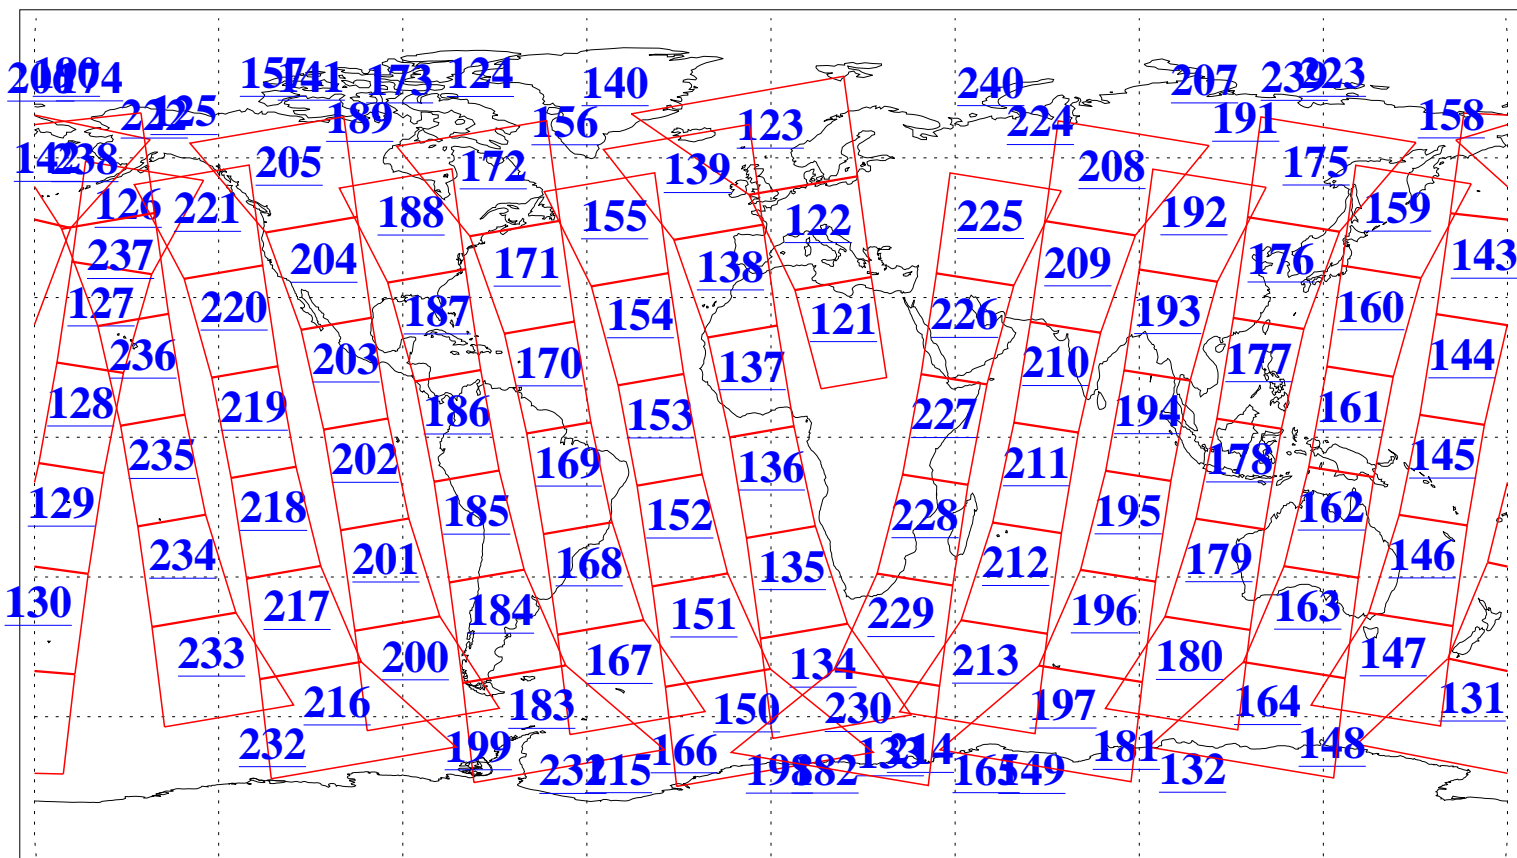

L1B Availability  
AMSU Granules: 240  
HSB Granules: 0  
AIRS Granules: 240

27 Nov 2004  
DoY 332  
Aqua Day 938  
Granules: 1 to 120

Granules: 121 to 240

Legend: AMSU Available, HSB Available, AIRS Available

L1B Availability  
AMSU Granules: 240  
HSB Granules: 0  
AIRS Granules: 240

27 Nov 2004  
DoY 332  
Aqua Day 938

Ascending Granules

Descending Granules

Legend: AMSU Available, HSB Available, AIRS Available

L1B Availability  
 AMSU Granules: 240  
 HSB Granules: 0  
 AIRS Granules: 240

27 Nov 2004  
 DoY 332  
 Aqua Day 938

Northern Hemisphere Granules

Southern Hemisphere Granules

Legend: AMSU Available, HSB Available, AIRS Available