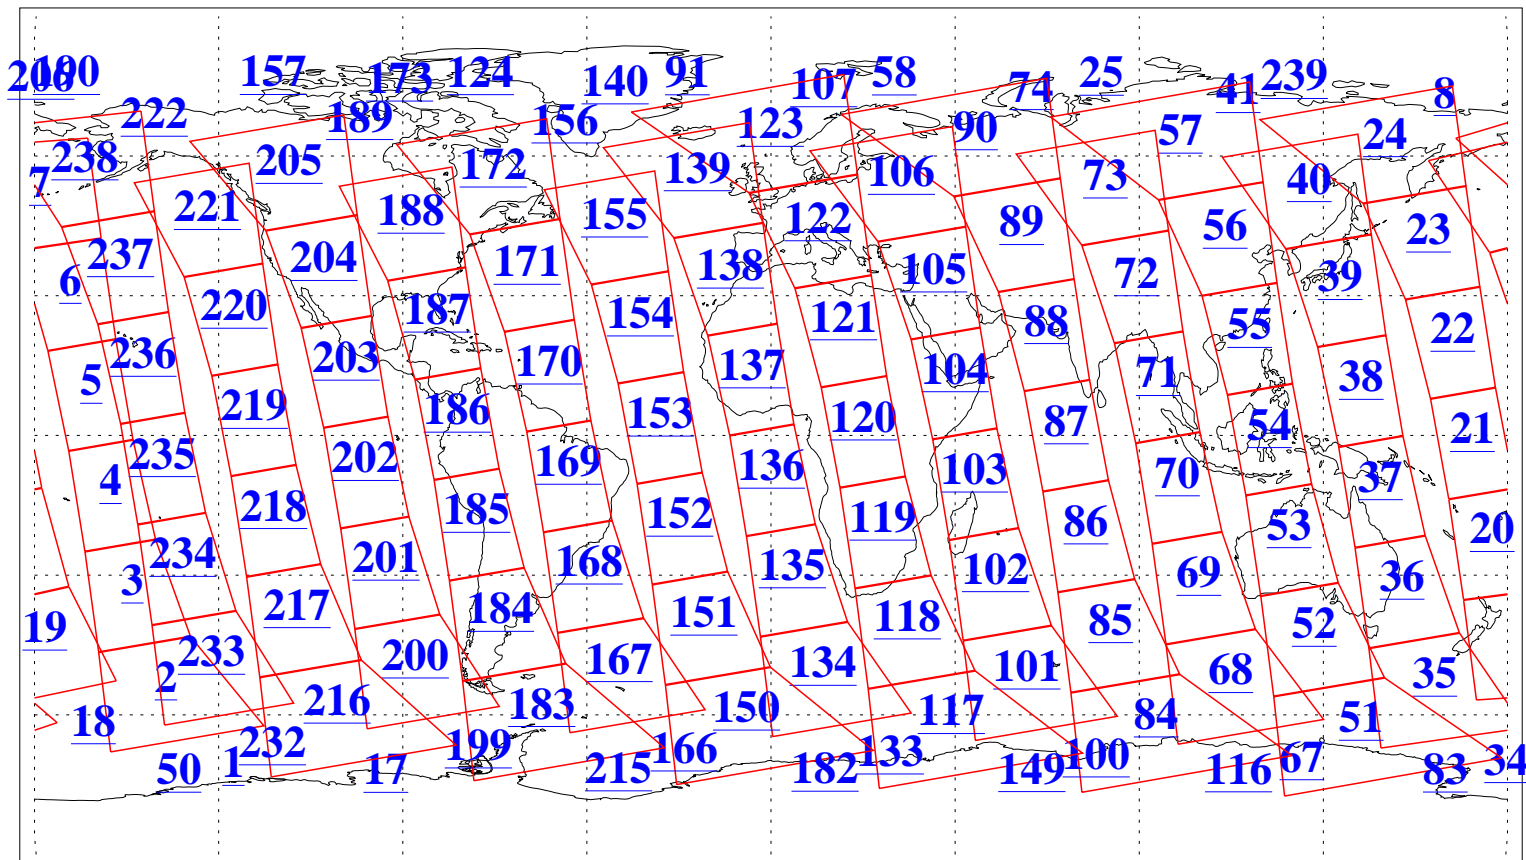

L1B Availability  
AMSU Granules: 240  
HSB Granules: 0  
AIRS Granules: 240

27 Nov 2004  
DoY 332  
Aqua Day 938  
Granules: 1 to 120

Granules: 121 to 240

Legend: AMSU Available, HSB Available, AIRS Available

L1B Availability  
AMSU Granules: 240  
HSB Granules: 0  
AIRS Granules: 240

27 Nov 2004  
DoY 332  
Aqua Day 938

Ascending Granules

Descending Granules

Legend: AMSU Available, HSB Available, AIRS Available

L1B Availability  
 AMSU Granules: 240  
 HSB Granules: 0  
 AIRS Granules: 240

27 Nov 2004  
 DoY 332  
 Aqua Day 938

Northern Hemisphere Granules

Southern Hemisphere Granules

Legend: AMSU Available, HSB Available, AIRS Available