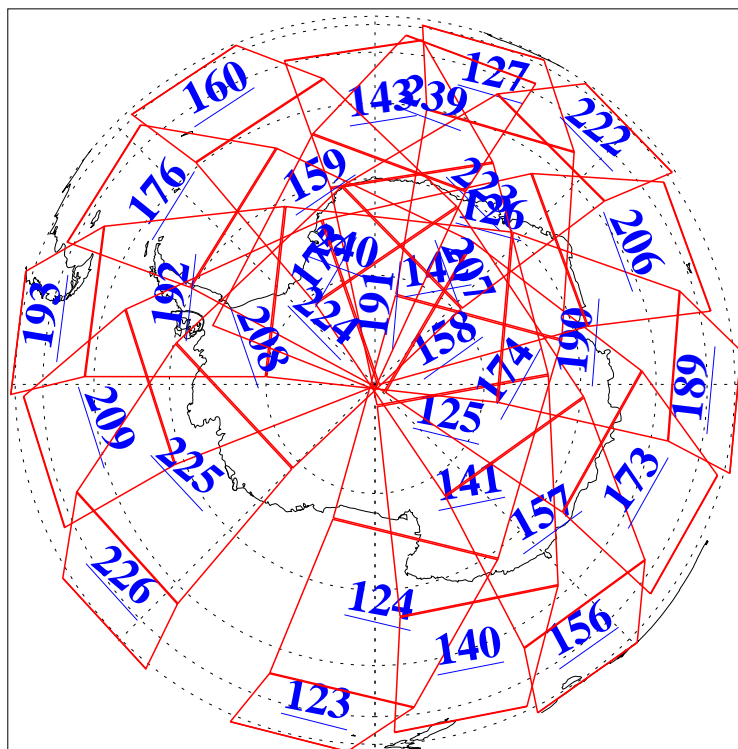

L1B Availability
AMSU Granules: 240
HSB Granules: 0
AIRS Granules: 240

26 Nov 2004
DoY 331
Aqua Day 937
Granules: 1 to 120

Granules: 121 to 240

Legend: AMSU Available, HSB Available, AIRS Available

L1B Availability
AMSU Granules: 240
HSB Granules: 0
AIRS Granules: 240

26 Nov 2004
DoY 331
Aqua Day 937

Ascending Granules

Descending Granules

Legend: AMSU Available, HSB Available, AIRS Available

L1B Availability
 AMSU Granules: 240
 HSB Granules: 0
 AIRS Granules: 240

26 Nov 2004
 DoY 331
 Aqua Day 937

Northern Hemisphere Granules

Southern Hemisphere Granules

Legend: AMSU Available, HSB Available, AIRS Available