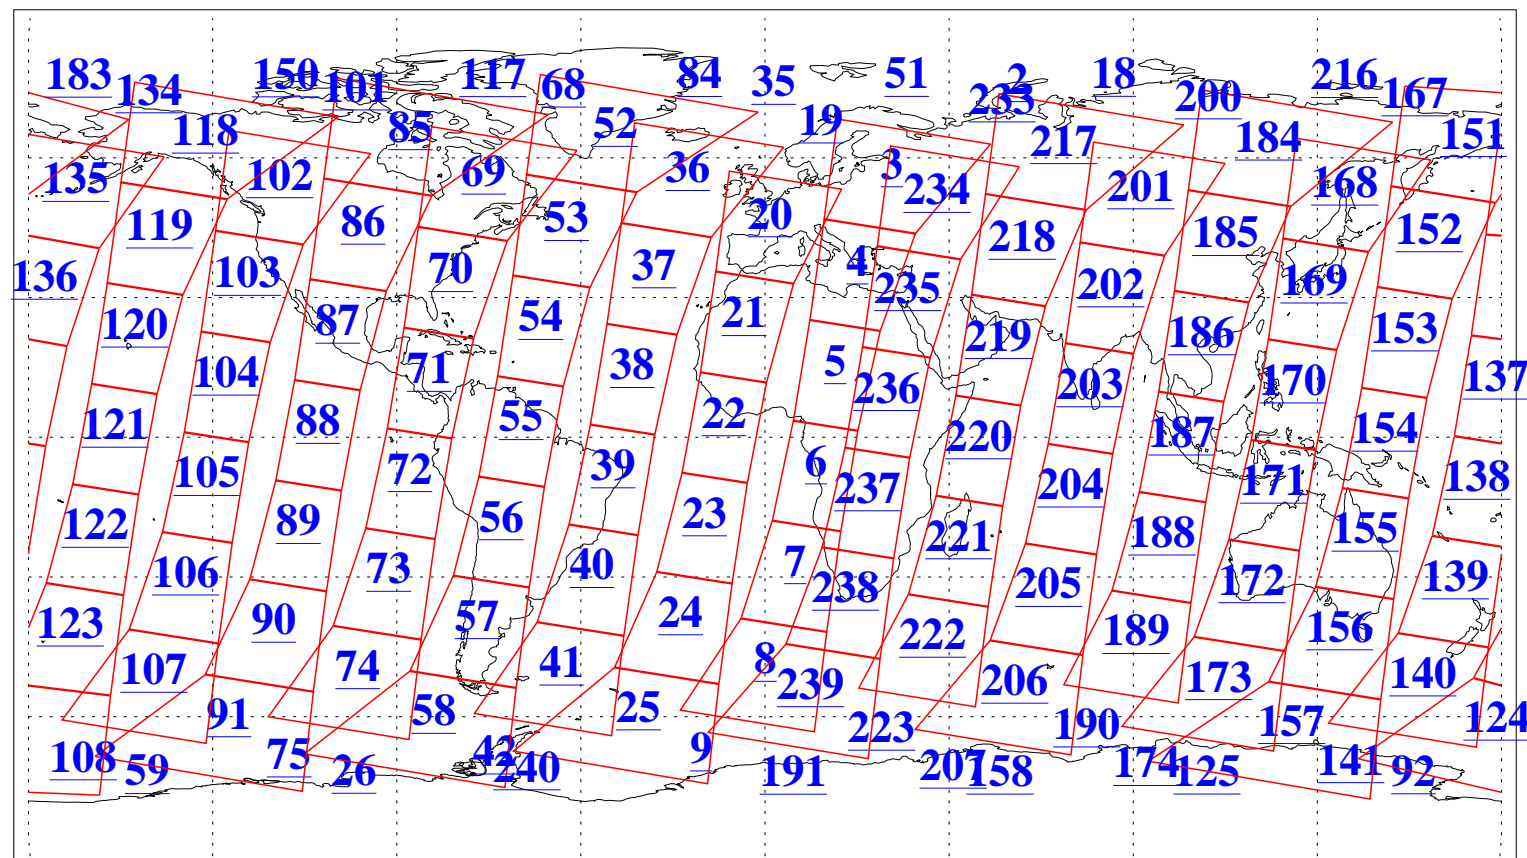

L1B Availability
AMSU Granules: 240
HSB Granules: 0
AIRS Granules: 240

26 Nov 2004
DoY 331
Aqua Day 937
Granules: 1 to 120

Granules: 121 to 240

Legend: AMSU Available, HSB Available, AIRS Available

L1B Availability
AMSU Granules: 240
HSB Granules: 0
AIRS Granules: 240

26 Nov 2004
DoY 331
Aqua Day 937

Ascending Granules

Descending Granules

Legend: AMSU Available, HSB Available, AIRS Available

L1B Availability
 AMSU Granules: 240
 HSB Granules: 0
 AIRS Granules: 240

26 Nov 2004
 DoY 331
 Aqua Day 937

Northern Hemisphere Granules

Southern Hemisphere Granules

Legend: AMSU Available, HSB Available, AIRS Available