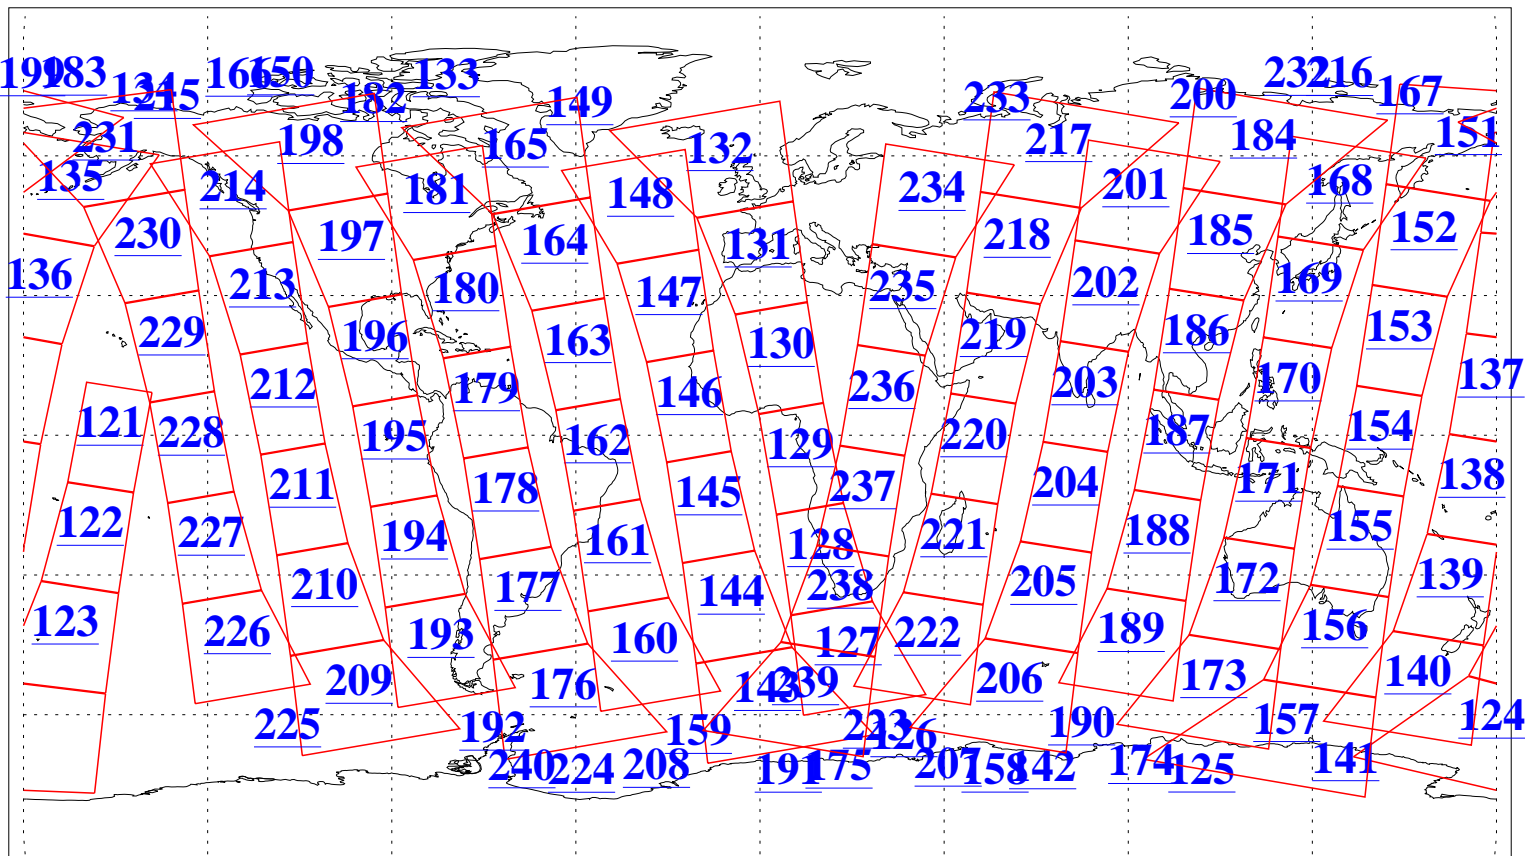

L1B Availability
AMSU Granules: 240
HSB Granules: 0
AIRS Granules: 240

26 Nov 2004
DoY 331
Aqua Day 937
Granules: 1 to 120

Granules: 121 to 240

Legend: AMSU Available, HSB Available, AIRS Available

L1B Availability
AMSU Granules: 240
HSB Granules: 0
AIRS Granules: 240

26 Nov 2004
DoY 331
Aqua Day 937

Ascending Granules

Descending Granules

Legend: AMSU Available, HSB Available, AIRS Available

L1B Availability
 AMSU Granules: 240
 HSB Granules: 0
 AIRS Granules: 240

26 Nov 2004
 DoY 331
 Aqua Day 937

Northern Hemisphere Granules

Southern Hemisphere Granules

Legend: AMSU Available, HSB Available, AIRS Available