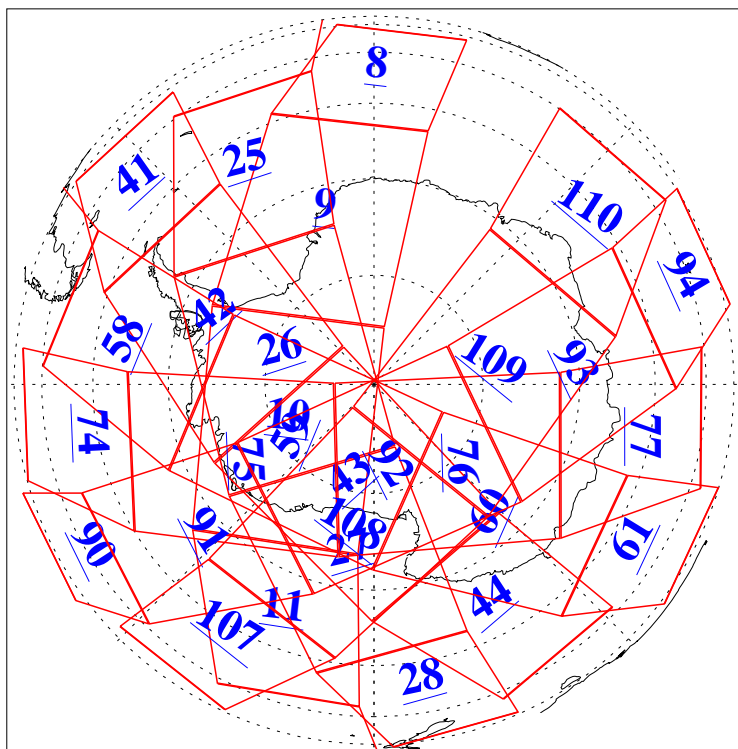

L1B Availability
AMSU Granules: 240
HSB Granules: 0
AIRS Granules: 240

26 Nov 2004
DoY 331
Aqua Day 937
Granules: 1 to 120

Granules: 121 to 240

Legend: AMSU Available, HSB Available, AIRS Available

L1B Availability
AMSU Granules: 240
HSB Granules: 0
AIRS Granules: 240

26 Nov 2004
DoY 331
Aqua Day 937

Ascending Granules

Descending Granules

Legend: AMSU Available, HSB Available, AIRS Available

L1B Availability
 AMSU Granules: 240
 HSB Granules: 0
 AIRS Granules: 240

26 Nov 2004
 DoY 331
 Aqua Day 937

Northern Hemisphere Granules

Southern Hemisphere Granules

Legend: AMSU Available, HSB Available, AIRS Available