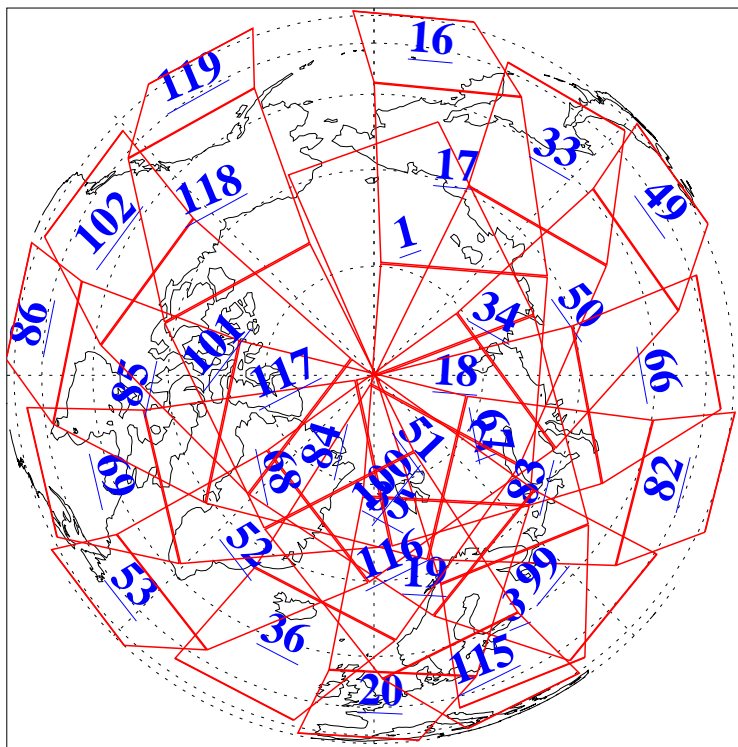

L1B Availability
AMSU Granules: 240
HSB Granules: 0
AIRS Granules: 240

26 Nov 2004
DoY 331
Aqua Day 937
Granules: 1 to 120

Granules: 121 to 240

Legend: AMSU Available, HSB Available, AIRS Available

L1B Availability
AMSU Granules: 240
HSB Granules: 0
AIRS Granules: 240

26 Nov 2004
DoY 331
Aqua Day 937

Ascending Granules

Descending Granules

Legend: AMSU Available, HSB Available, AIRS Available

L1B Availability
 AMSU Granules: 240
 HSB Granules: 0
 AIRS Granules: 240

26 Nov 2004
 DoY 331
 Aqua Day 937

Northern Hemisphere Granules

Southern Hemisphere Granules

Legend: AMSU Available, HSB Available, AIRS Available