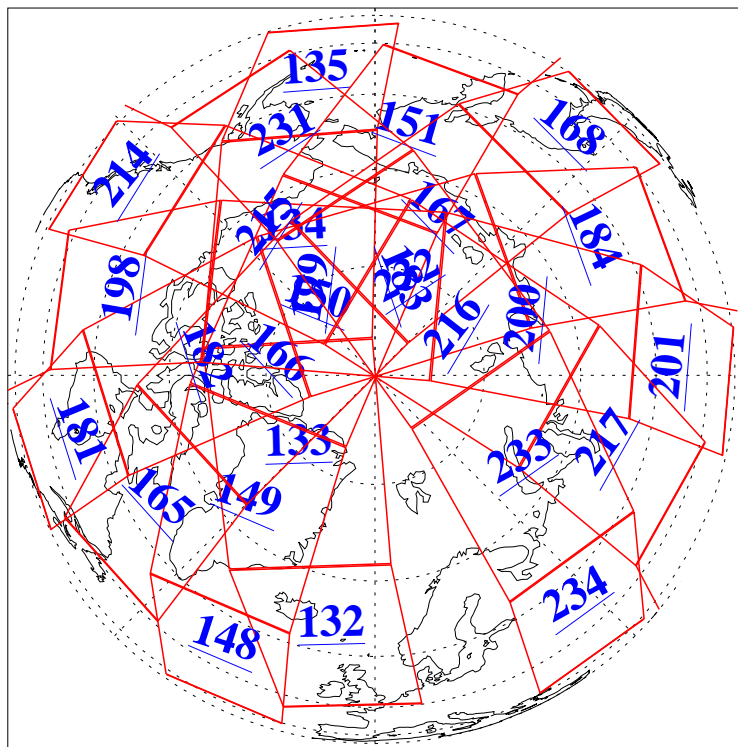

L1B Availability
AMSU Granules: 240
HSB Granules: 0
AIRS Granules: 240

26 Nov 2004
DoY 331
Aqua Day 937
Granules: 1 to 120

Granules: 121 to 240

Legend: AMSU Available, HSB Available, AIRS Available

L1B Availability
AMSU Granules: 240
HSB Granules: 0
AIRS Granules: 240

26 Nov 2004
DoY 331
Aqua Day 937

Ascending Granules

Descending Granules

Legend: AMSU Available, HSB Available, AIRS Available

L1B Availability
 AMSU Granules: 240
 HSB Granules: 0
 AIRS Granules: 240

26 Nov 2004
 DoY 331
 Aqua Day 937

Northern Hemisphere Granules

Southern Hemisphere Granules

Legend: AMSU Available, HSB Available, AIRS Available