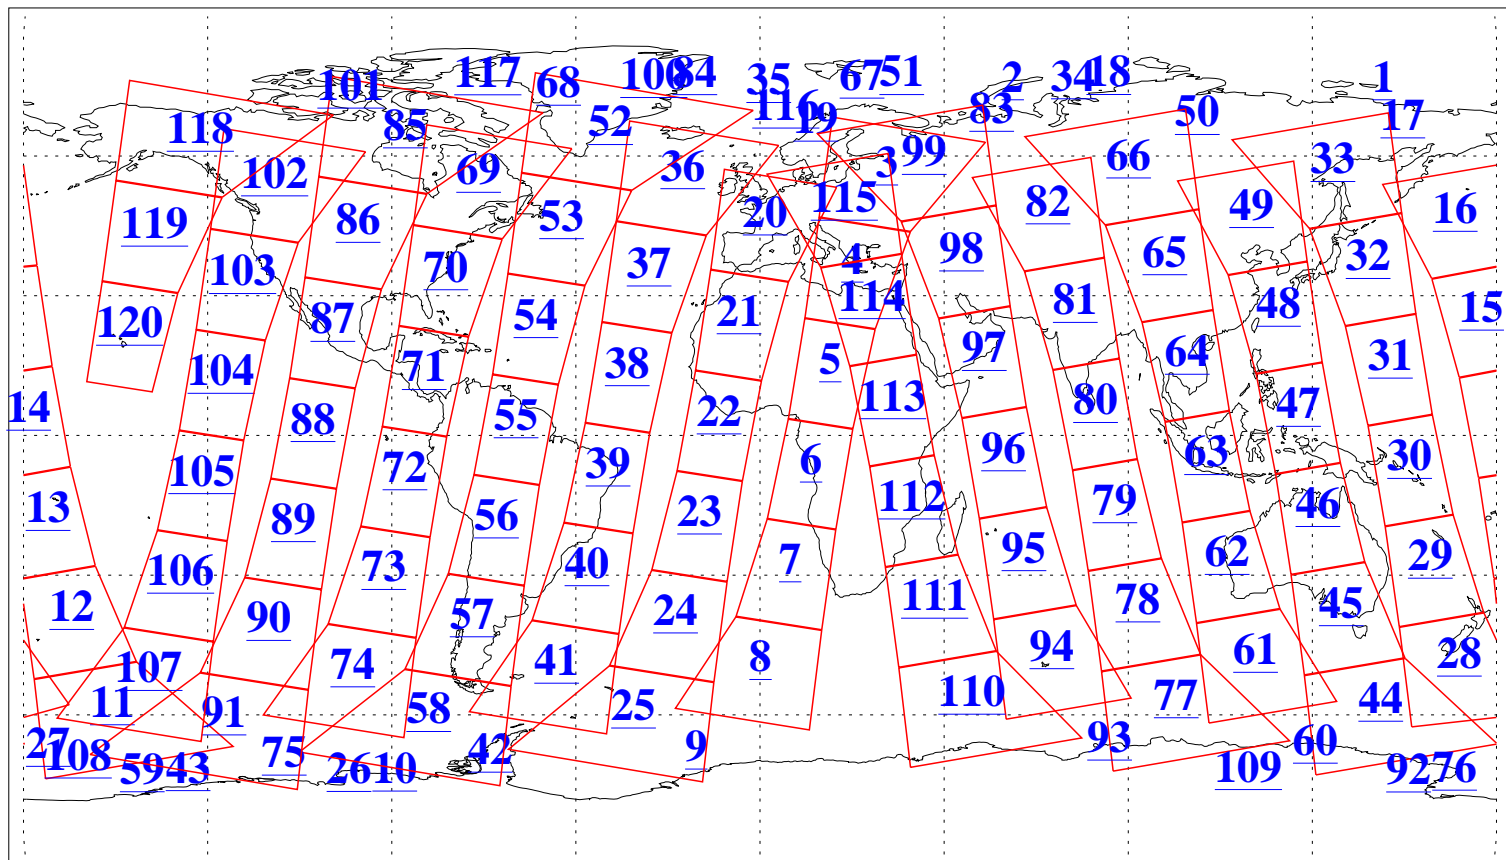

L1B Availability
AMSU Granules: 240
HSB Granules: 0
AIRS Granules: 240

26 Nov 2004
DoY 331
Aqua Day 937
Granules: 1 to 120

Granules: 121 to 240

Legend: AMSU Available, HSB Available, AIRS Available

L1B Availability
AMSU Granules: 240
HSB Granules: 0
AIRS Granules: 240

26 Nov 2004
DoY 331
Aqua Day 937

Ascending Granules

Descending Granules

Legend: AMSU Available, HSB Available, AIRS Available

L1B Availability
 AMSU Granules: 240
 HSB Granules: 0
 AIRS Granules: 240

26 Nov 2004
 DoY 331
 Aqua Day 937

Northern Hemisphere Granules

Southern Hemisphere Granules

Legend: AMSU Available, HSB Available, AIRS Available