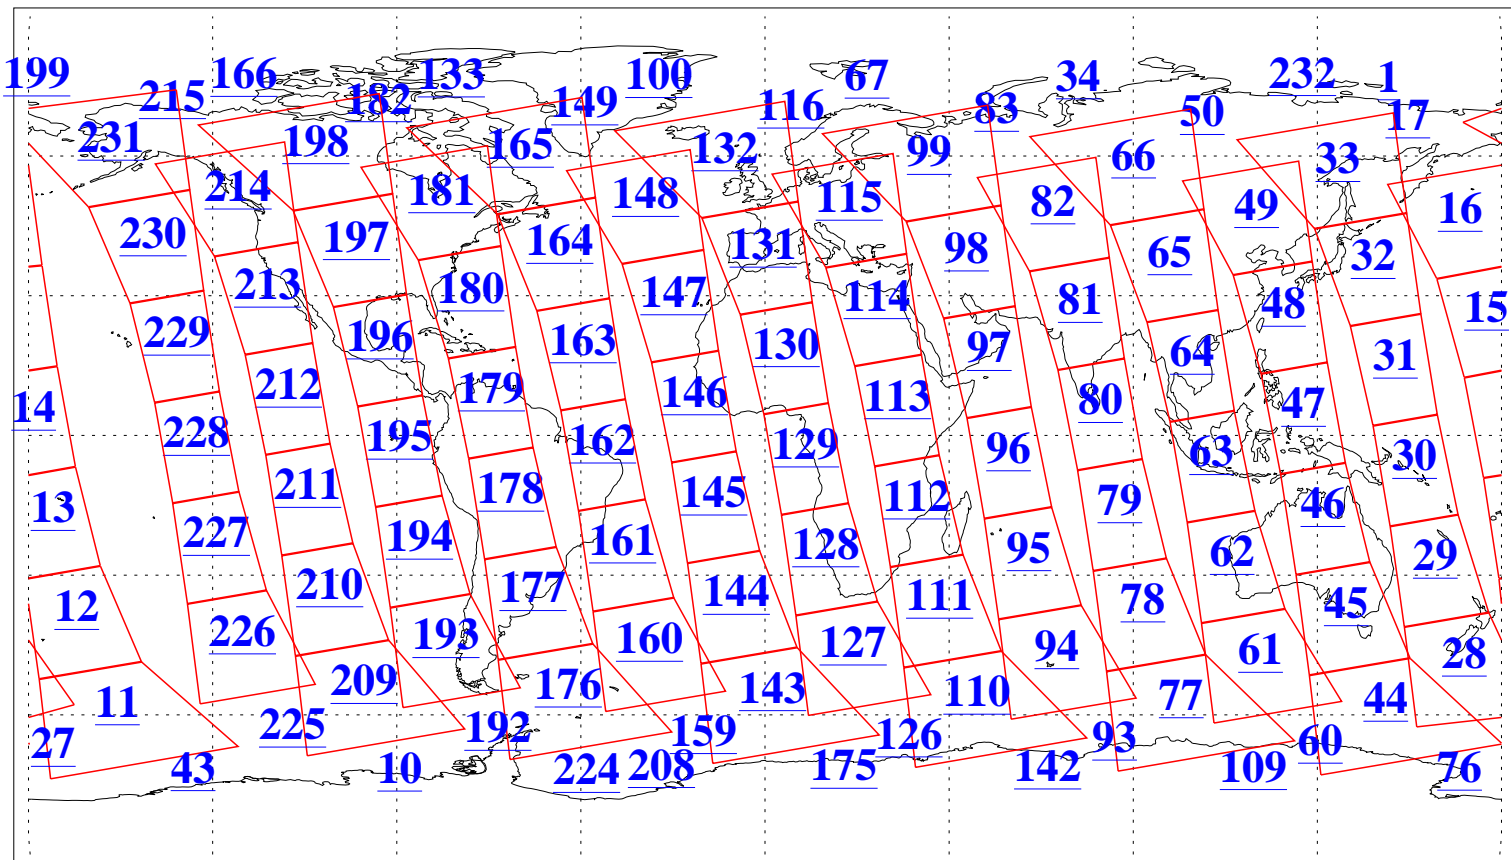

L1B Availability
AMSU Granules: 240
HSB Granules: 0
AIRS Granules: 240

26 Nov 2004
DoY 331
Aqua Day 937
Granules: 1 to 120

Granules: 121 to 240

Legend: AMSU Available, HSB Available, AIRS Available

L1B Availability
AMSU Granules: 240
HSB Granules: 0
AIRS Granules: 240

26 Nov 2004
DoY 331
Aqua Day 937

Ascending Granules

Descending Granules

Legend: AMSU Available, HSB Available, AIRS Available

L1B Availability
 AMSU Granules: 240
 HSB Granules: 0
 AIRS Granules: 240

26 Nov 2004
 DoY 331
 Aqua Day 937

Northern Hemisphere Granules

Southern Hemisphere Granules

Legend: AMSU Available, HSB Available, AIRS Available