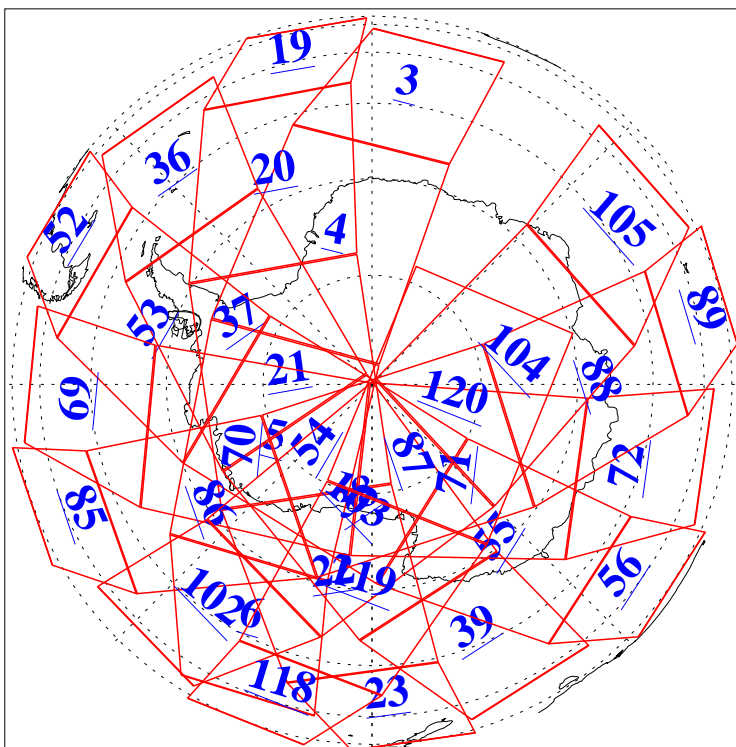

L1B Availability
AMSU Granules: 240
HSB Granules: 0
AIRS Granules: 240

23 Nov 2004
DoY 328
Aqua Day 934
Granules: 1 to 120

Granules: 121 to 240

Legend: AMSU Available, HSB Available, AIRS Available

L1B Availability
AMSU Granules: 240
HSB Granules: 0
AIRS Granules: 240

23 Nov 2004
DoY 328
Aqua Day 934

Ascending Granules

Descending Granules

Legend: AMSU Available, HSB Available, AIRS Available

L1B Availability
 AMSU Granules: 240
 HSB Granules: 0
 AIRS Granules: 240

23 Nov 2004
 DoY 328
 Aqua Day 934

Northern Hemisphere Granules

Southern Hemisphere Granules

Legend: AMSU Available, HSB Available, AIRS Available