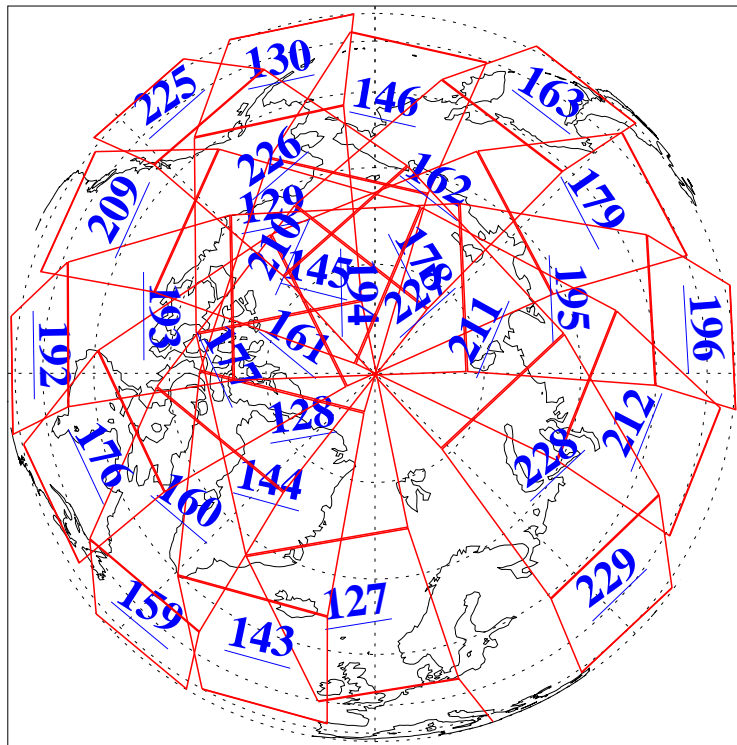

L1B Availability
AMSU Granules: 240
HSB Granules: 0
AIRS Granules: 240

23 Nov 2004
DoY 328
Aqua Day 934
Granules: 1 to 120

Granules: 121 to 240

Legend: AMSU Available, HSB Available, AIRS Available

L1B Availability
AMSU Granules: 240
HSB Granules: 0
AIRS Granules: 240

23 Nov 2004
DoY 328
Aqua Day 934

Ascending Granules

Descending Granules

Legend: AMSU Available, HSB Available, AIRS Available

L1B Availability
 AMSU Granules: 240
 HSB Granules: 0
 AIRS Granules: 240

23 Nov 2004
 DoY 328
 Aqua Day 934

Northern Hemisphere Granules

Southern Hemisphere Granules

Legend: AMSU Available, HSB Available, AIRS Available