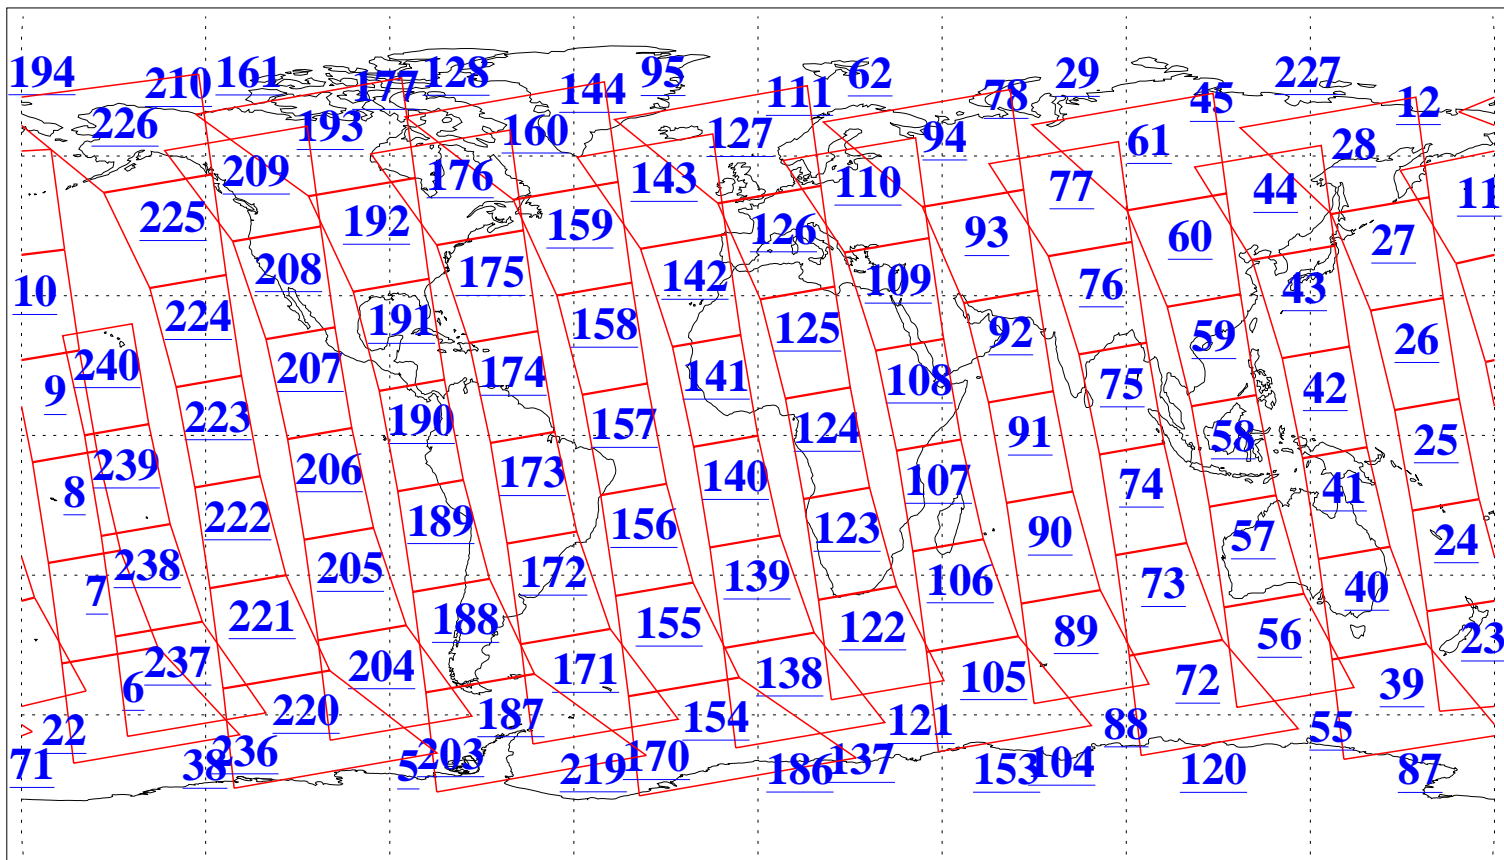

L1B Availability
AMSU Granules: 240
HSB Granules: 0
AIRS Granules: 240

23 Nov 2004
DoY 328
Aqua Day 934
Granules: 1 to 120

Granules: 121 to 240

Legend: AMSU Available, HSB Available, AIRS Available

L1B Availability
AMSU Granules: 240
HSB Granules: 0
AIRS Granules: 240

23 Nov 2004
DoY 328
Aqua Day 934

Ascending Granules

Descending Granules

Legend: AMSU Available, HSB Available, AIRS Available

L1B Availability
 AMSU Granules: 240
 HSB Granules: 0
 AIRS Granules: 240

23 Nov 2004
 DoY 328
 Aqua Day 934

Northern Hemisphere Granules

Southern Hemisphere Granules

Legend: AMSU Available, HSB Available, AIRS Available