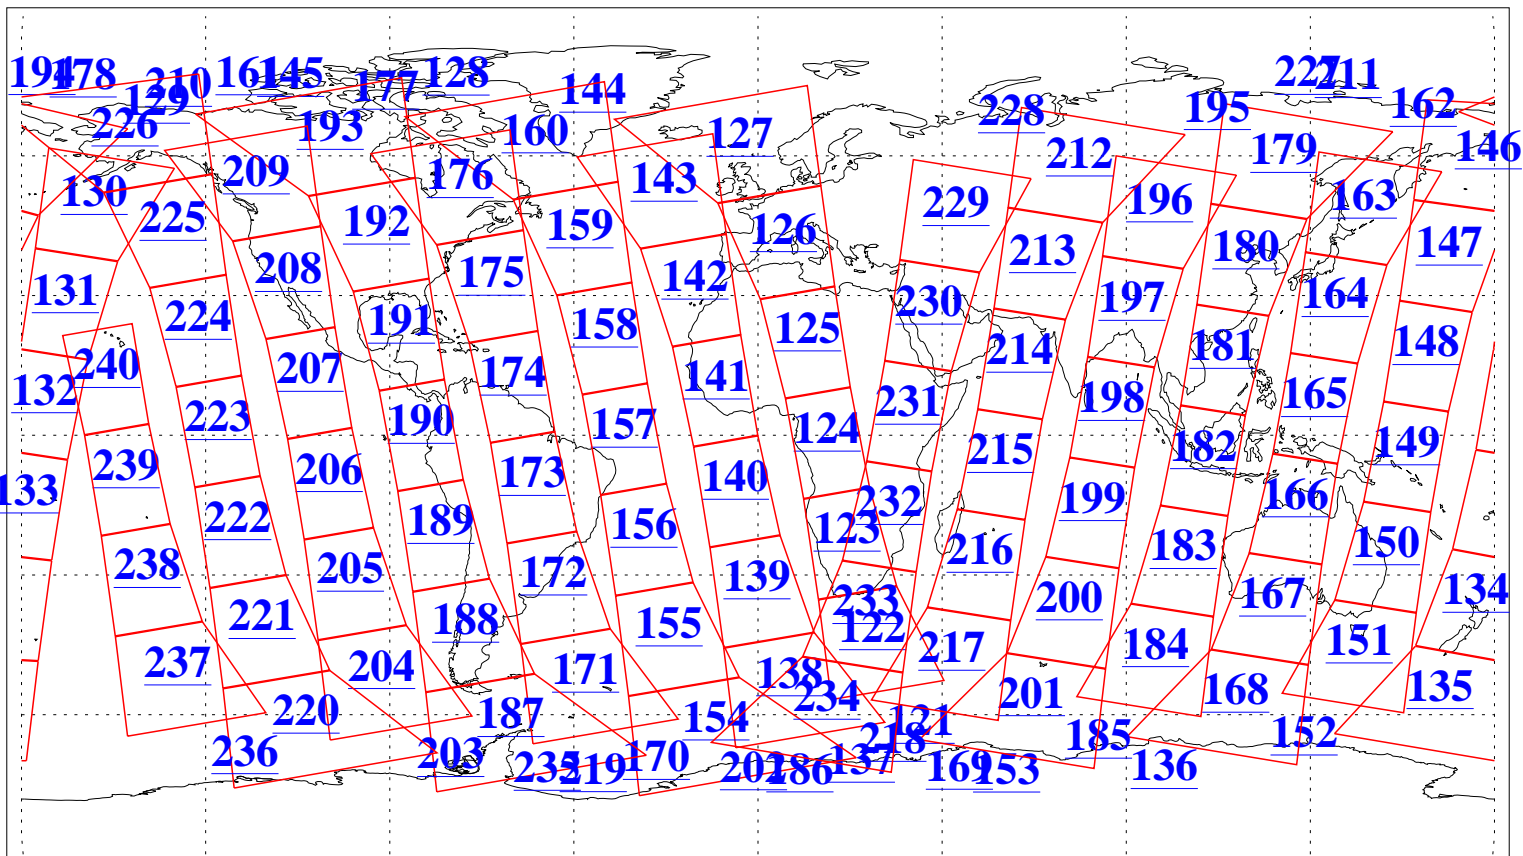

L1B Availability
AMSU Granules: 240
HSB Granules: 0
AIRS Granules: 240

23 Nov 2004
DoY 328
Aqua Day 934
Granules: 1 to 120

Granules: 121 to 240

Legend: AMSU Available, HSB Available, AIRS Available

L1B Availability
AMSU Granules: 240
HSB Granules: 0
AIRS Granules: 240

23 Nov 2004
DoY 328
Aqua Day 934

Ascending Granules

Descending Granules

Legend: AMSU Available, HSB Available, AIRS Available

L1B Availability
 AMSU Granules: 240
 HSB Granules: 0
 AIRS Granules: 240

23 Nov 2004
 DoY 328
 Aqua Day 934

Northern Hemisphere Granules

Southern Hemisphere Granules

Legend: AMSU Available, HSB Available, AIRS Available