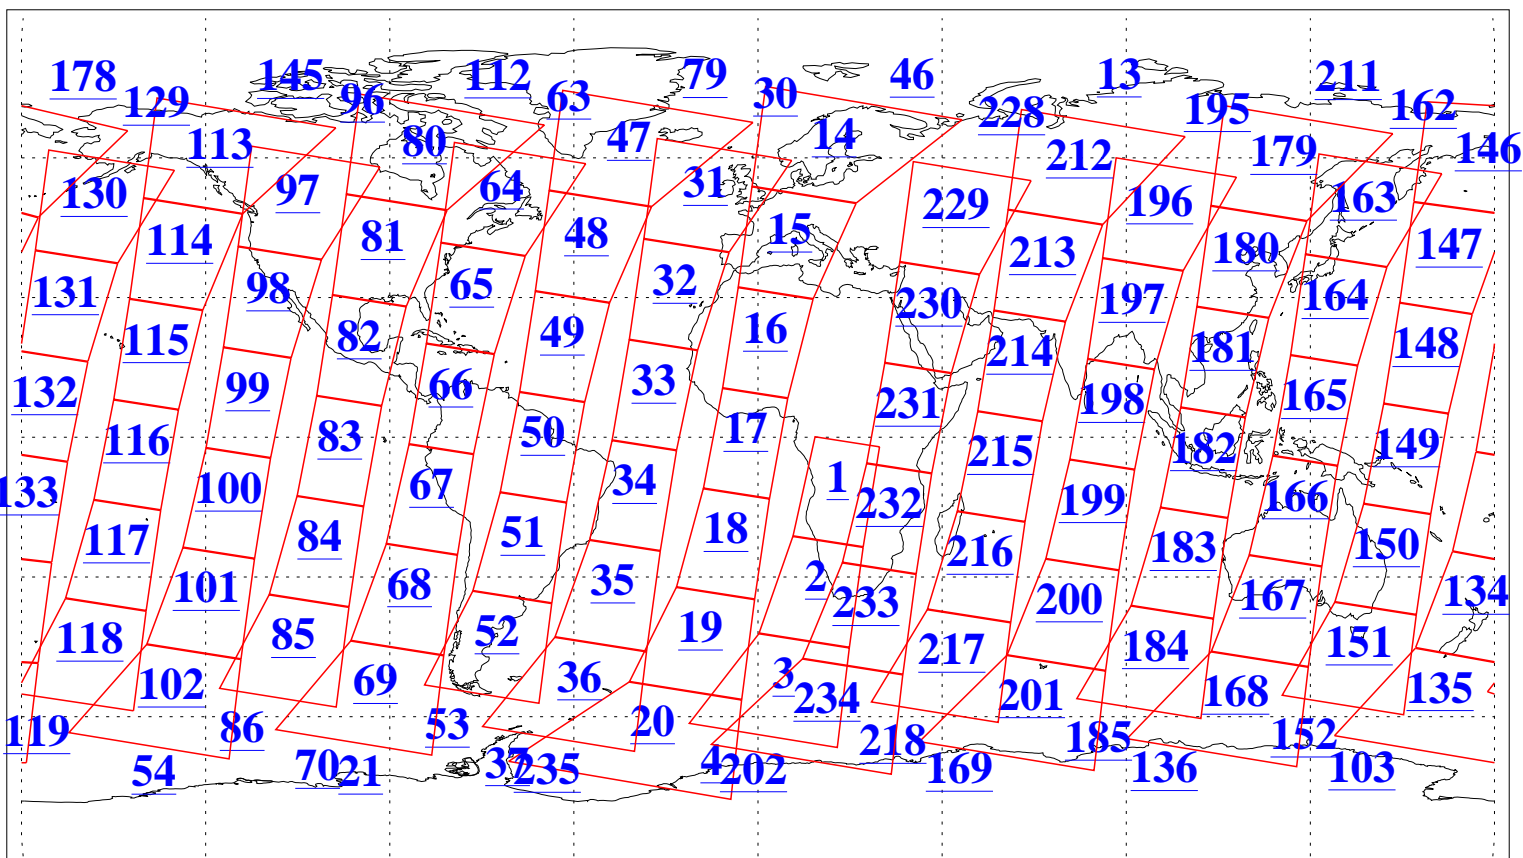

L1B Availability
AMSU Granules: 240
HSB Granules: 0
AIRS Granules: 240

23 Nov 2004
DoY 328
Aqua Day 934
Granules: 1 to 120

Granules: 121 to 240

Legend: AMSU Available, HSB Available, AIRS Available

L1B Availability
AMSU Granules: 240
HSB Granules: 0
AIRS Granules: 240

23 Nov 2004
DoY 328
Aqua Day 934

Ascending Granules

Descending Granules

Legend: AMSU Available, HSB Available, AIRS Available

L1B Availability
 AMSU Granules: 240
 HSB Granules: 0
 AIRS Granules: 240

23 Nov 2004
 DoY 328
 Aqua Day 934

Northern Hemisphere Granules

Southern Hemisphere Granules

Legend: AMSU Available, HSB Available, AIRS Available