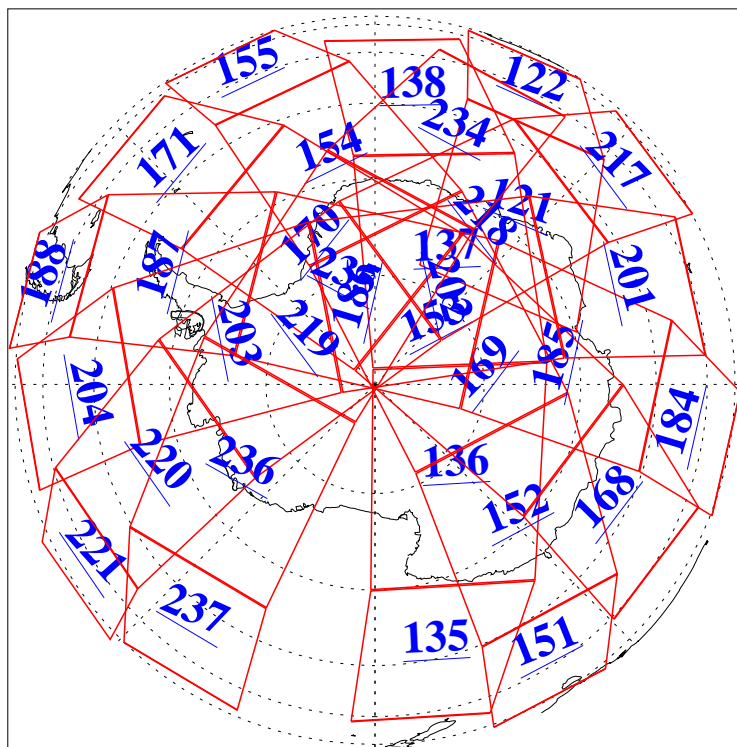

L1B Availability
AMSU Granules: 240
HSB Granules: 0
AIRS Granules: 240

23 Nov 2004
DoY 328
Aqua Day 934
Granules: 1 to 120

Granules: 121 to 240

Legend: AMSU Available, HSB Available, AIRS Available

L1B Availability
AMSU Granules: 240
HSB Granules: 0
AIRS Granules: 240

23 Nov 2004
DoY 328
Aqua Day 934

Ascending Granules

Descending Granules

Legend: AMSU Available, HSB Available, AIRS Available

L1B Availability
 AMSU Granules: 240
 HSB Granules: 0
 AIRS Granules: 240

23 Nov 2004
 DoY 328
 Aqua Day 934

Northern Hemisphere Granules

Southern Hemisphere Granules

Legend: AMSU Available, HSB Available, AIRS Available