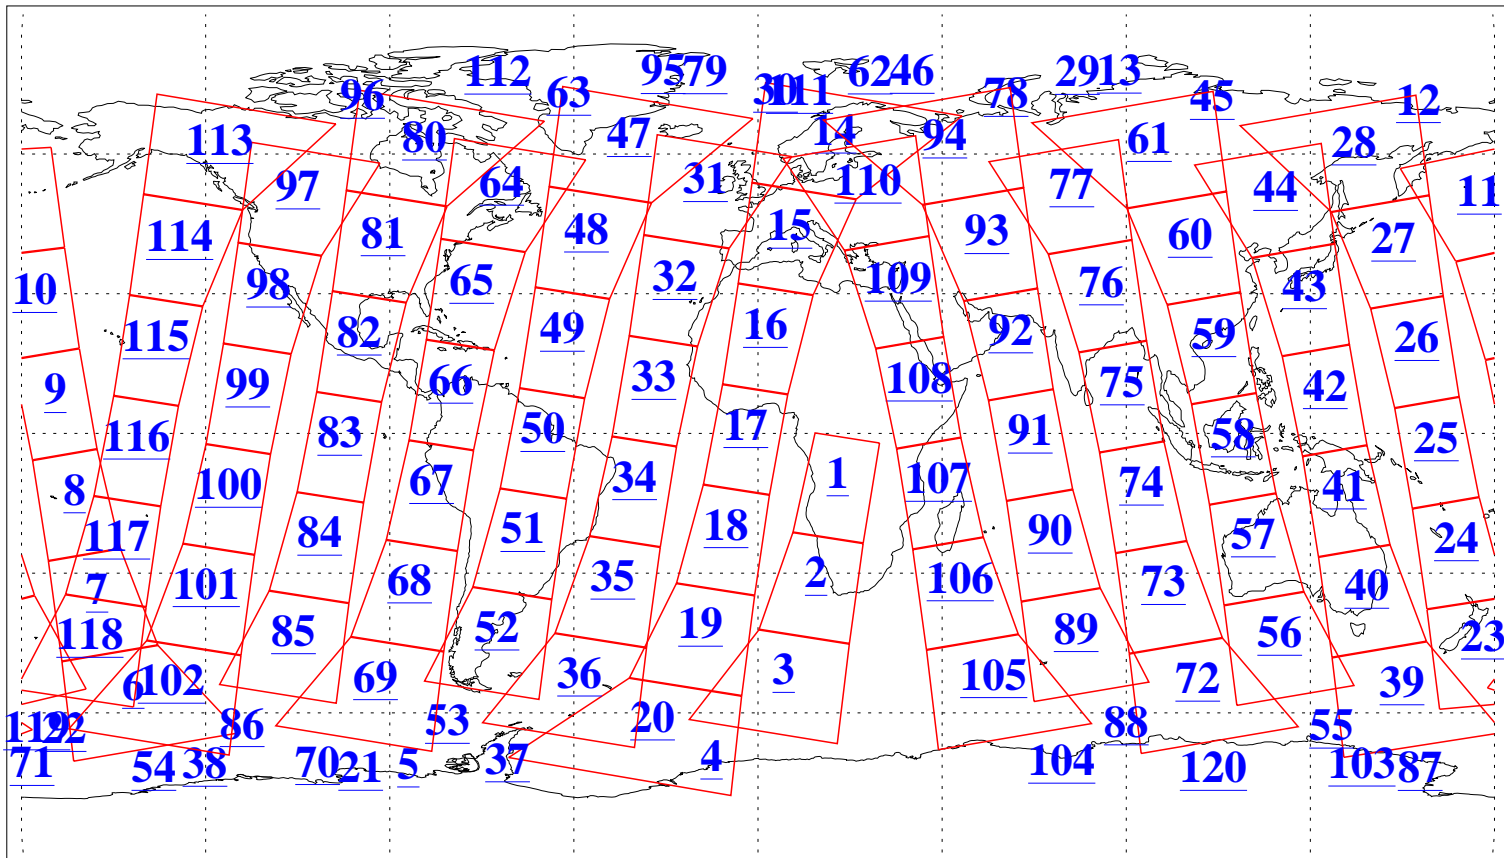

L1B Availability
AMSU Granules: 240
HSB Granules: 0
AIRS Granules: 240

23 Nov 2004
DoY 328
Aqua Day 934
Granules: 1 to 120

Granules: 121 to 240

Legend: AMSU Available, HSB Available, AIRS Available

L1B Availability
AMSU Granules: 240
HSB Granules: 0
AIRS Granules: 240

23 Nov 2004
DoY 328
Aqua Day 934

Ascending Granules

Descending Granules

Legend: AMSU Available, HSB Available, AIRS Available

L1B Availability
 AMSU Granules: 240
 HSB Granules: 0
 AIRS Granules: 240

23 Nov 2004
 DoY 328
 Aqua Day 934

Northern Hemisphere Granules

Southern Hemisphere Granules

Legend: AMSU Available, HSB Available, AIRS Available