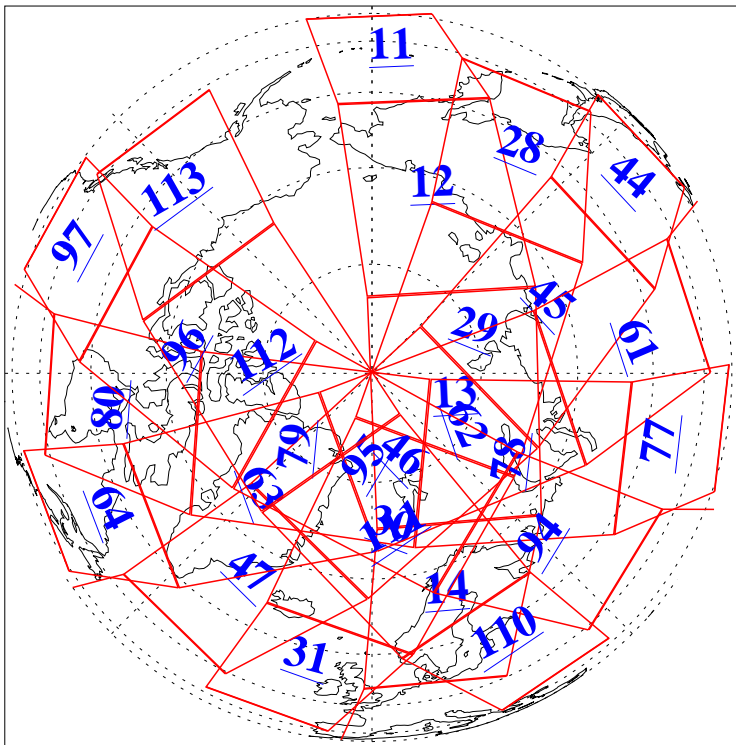

L1B Availability
AMSU Granules: 240
HSB Granules: 0
AIRS Granules: 240

23 Nov 2004
DoY 328
Aqua Day 934
Granules: 1 to 120

Granules: 121 to 240

Legend: AMSU Available, HSB Available, AIRS Available

L1B Availability
AMSU Granules: 240
HSB Granules: 0
AIRS Granules: 240

23 Nov 2004
DoY 328
Aqua Day 934

Ascending Granules

Descending Granules

Legend: AMSU Available, HSB Available, AIRS Available

L1B Availability
 AMSU Granules: 240
 HSB Granules: 0
 AIRS Granules: 240

23 Nov 2004
 DoY 328
 Aqua Day 934

Northern Hemisphere Granules

Southern Hemisphere Granules

Legend: AMSU Available, HSB Available, AIRS Available