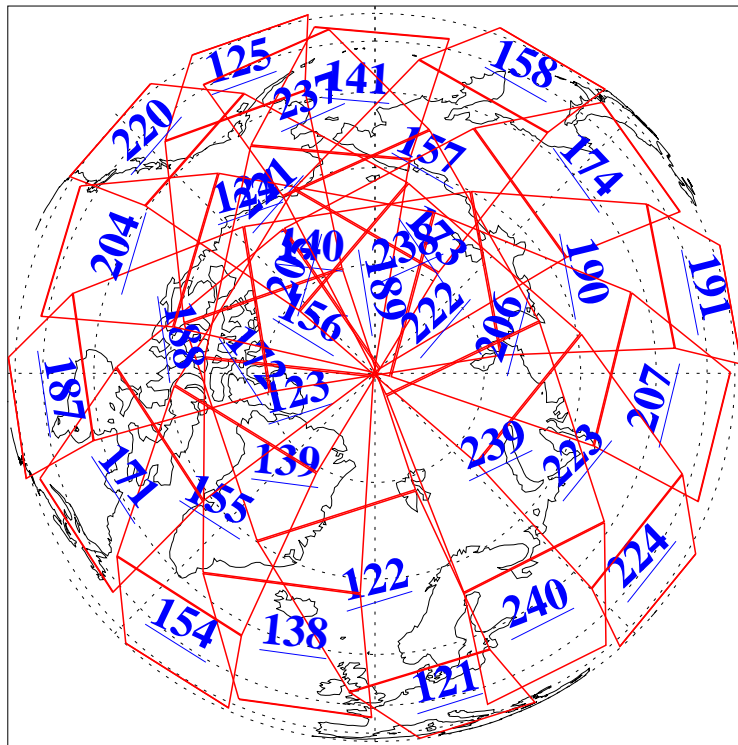

L1B Availability  
AMSU Granules: 240  
HSB Granules: 0  
AIRS Granules: 240

20 Nov 2004  
DoY 325  
Aqua Day 931  
Granules: 1 to 120

Granules: 121 to 240

Legend: AMSU Available, HSB Available, AIRS Available

L1B Availability  
AMSU Granules: 240  
HSB Granules: 0  
AIRS Granules: 240

20 Nov 2004  
DoY 325  
Aqua Day 931

Ascending Granules

Descending Granules

Legend: AMSU Available, HSB Available, AIRS Available

L1B Availability  
 AMSU Granules: 240  
 HSB Granules: 0  
 AIRS Granules: 240

20 Nov 2004  
 DoY 325  
 Aqua Day 931

Northern Hemisphere Granules

Southern Hemisphere Granules

Legend: AMSU Available, HSB Available, AIRS Available