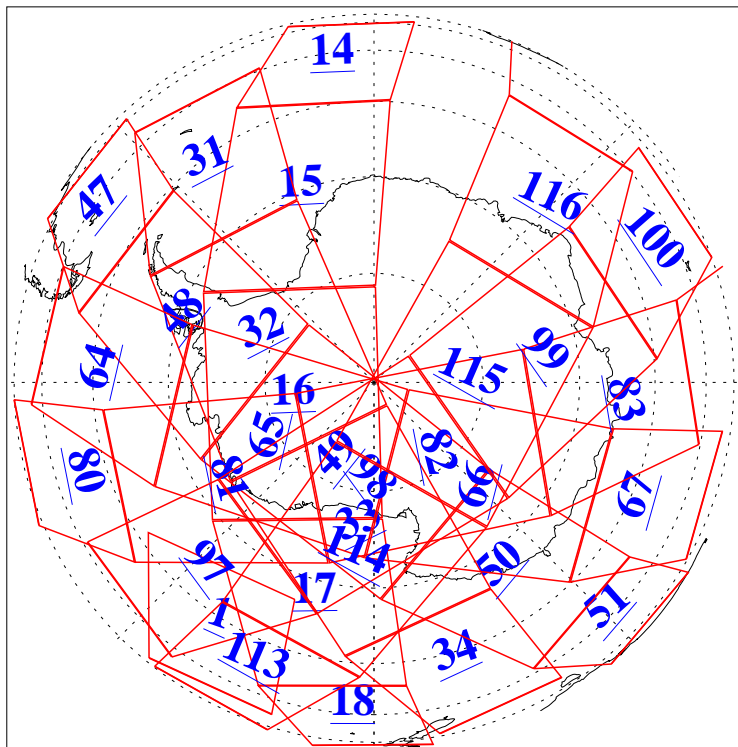

L1B Availability  
AMSU Granules: 240  
HSB Granules: 0  
AIRS Granules: 240

20 Nov 2004  
DoY 325  
Aqua Day 931  
Granules: 1 to 120

Granules: 121 to 240

Legend: AMSU Available, HSB Available, AIRS Available

L1B Availability  
AMSU Granules: 240  
HSB Granules: 0  
AIRS Granules: 240

20 Nov 2004  
DoY 325  
Aqua Day 931

Ascending Granules

Descending Granules

Legend: AMSU Available, HSB Available, AIRS Available

L1B Availability  
 AMSU Granules: 240  
 HSB Granules: 0  
 AIRS Granules: 240

20 Nov 2004  
 DoY 325  
 Aqua Day 931

Northern Hemisphere Granules

Southern Hemisphere Granules

Legend: AMSU Available, HSB Available, AIRS Available