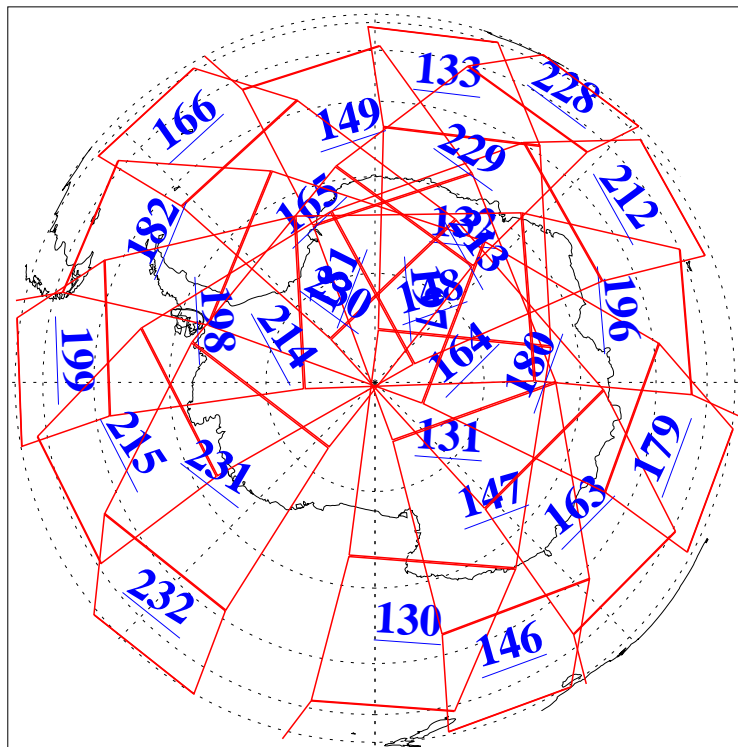

L1B Availability  
AMSU Granules: 240  
HSB Granules: 0  
AIRS Granules: 240

20 Nov 2004  
DoY 325  
Aqua Day 931  
Granules: 1 to 120

Granules: 121 to 240

Legend: AMSU Available, HSB Available, AIRS Available

L1B Availability  
AMSU Granules: 240  
HSB Granules: 0  
AIRS Granules: 240

20 Nov 2004  
DoY 325  
Aqua Day 931

Ascending Granules

Descending Granules

Legend: AMSU Available, HSB Available, AIRS Available

L1B Availability  
 AMSU Granules: 240  
 HSB Granules: 0  
 AIRS Granules: 240

20 Nov 2004  
 DoY 325  
 Aqua Day 931

Northern Hemisphere Granules

Southern Hemisphere Granules

Legend: AMSU Available, HSB Available, AIRS Available