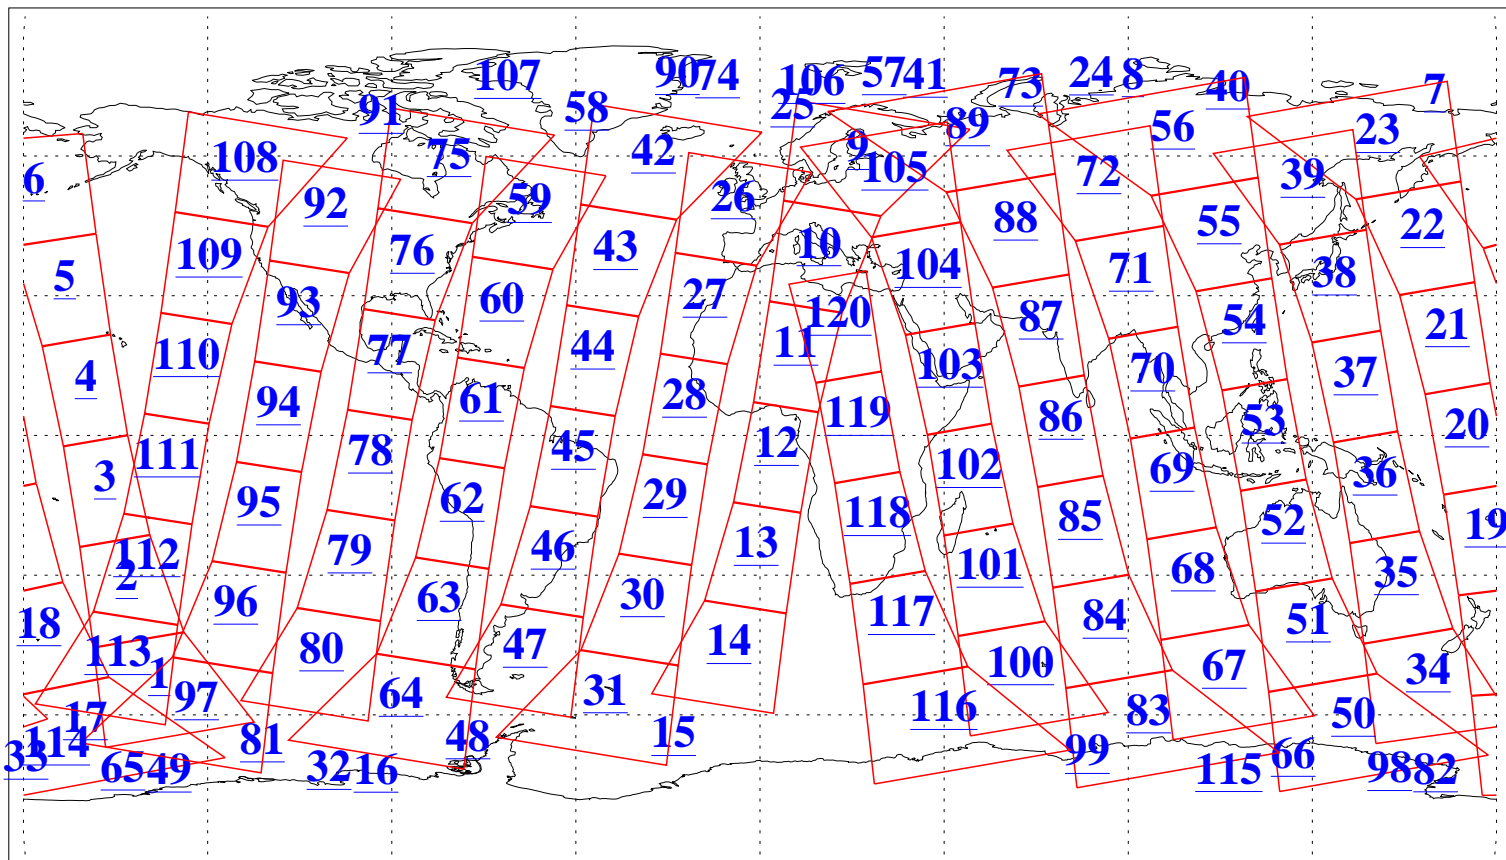

L1B Availability  
AMSU Granules: 240  
HSB Granules: 0  
AIRS Granules: 240

20 Nov 2004  
DoY 325  
Aqua Day 931  
Granules: 1 to 120

Granules: 121 to 240

Legend: AMSU Available, HSB Available, AIRS Available

L1B Availability  
AMSU Granules: 240  
HSB Granules: 0  
AIRS Granules: 240

20 Nov 2004  
DoY 325  
Aqua Day 931

Ascending Granules

Descending Granules

Legend: AMSU Available, HSB Available, AIRS Available

L1B Availability  
 AMSU Granules: 240  
 HSB Granules: 0  
 AIRS Granules: 240

20 Nov 2004  
 DoY 325  
 Aqua Day 931

Northern Hemisphere Granules

Southern Hemisphere Granules

Legend: AMSU Available, HSB Available, AIRS Available