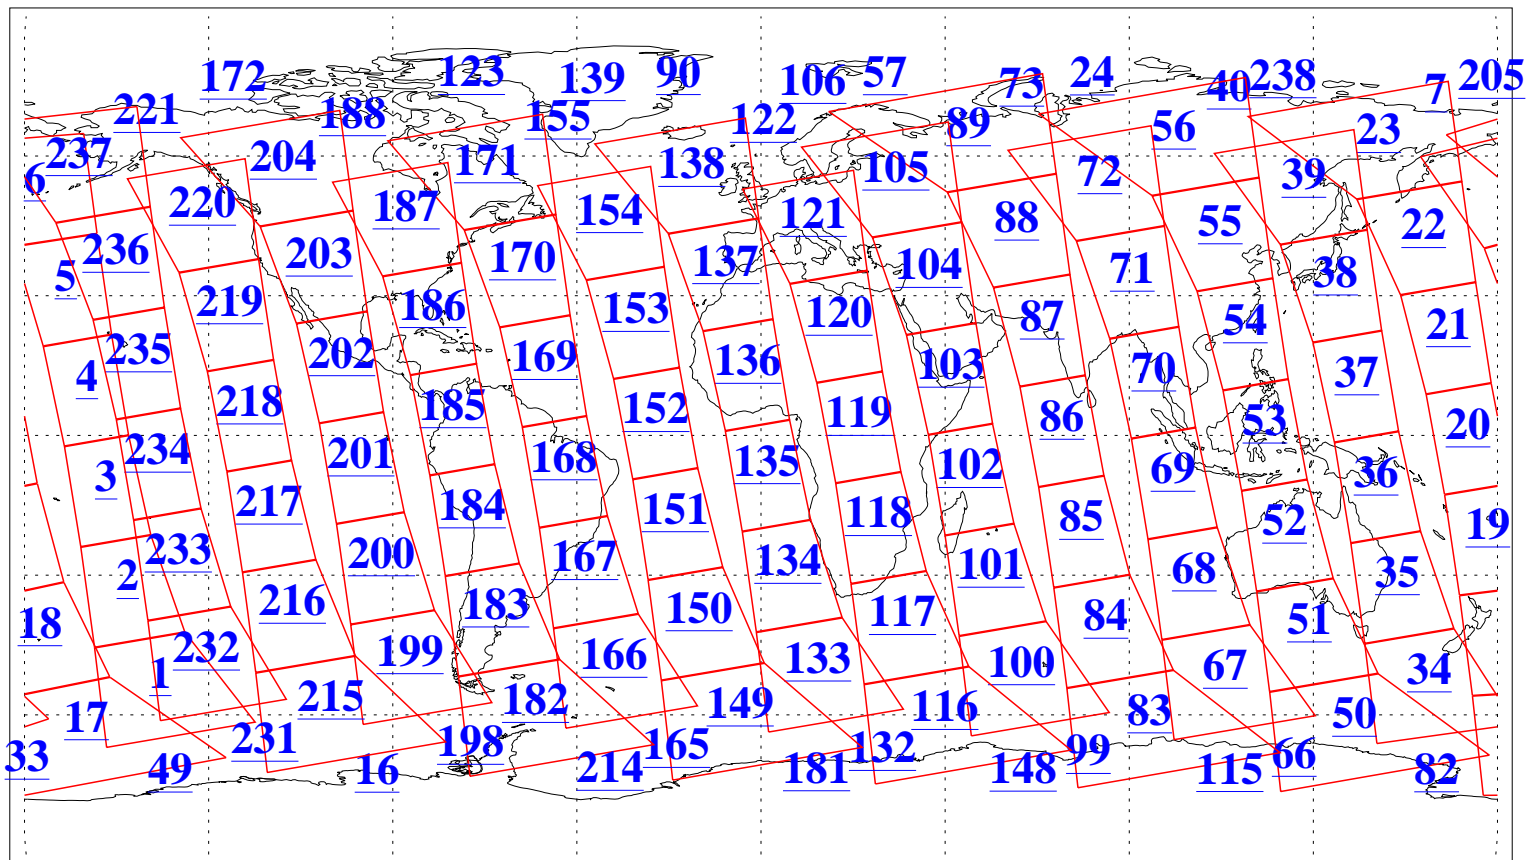

L1B Availability  
AMSU Granules: 240  
HSB Granules: 0  
AIRS Granules: 240

20 Nov 2004  
DoY 325  
Aqua Day 931  
Granules: 1 to 120

Granules: 121 to 240

Legend: AMSU Available, HSB Available, AIRS Available

L1B Availability  
AMSU Granules: 240  
HSB Granules: 0  
AIRS Granules: 240

20 Nov 2004  
DoY 325  
Aqua Day 931

Ascending Granules

Descending Granules

Legend: AMSU Available, HSB Available, AIRS Available

L1B Availability  
 AMSU Granules: 240  
 HSB Granules: 0  
 AIRS Granules: 240

20 Nov 2004  
 DoY 325  
 Aqua Day 931

Northern Hemisphere Granules

Southern Hemisphere Granules

Legend: AMSU Available, HSB Available, AIRS Available