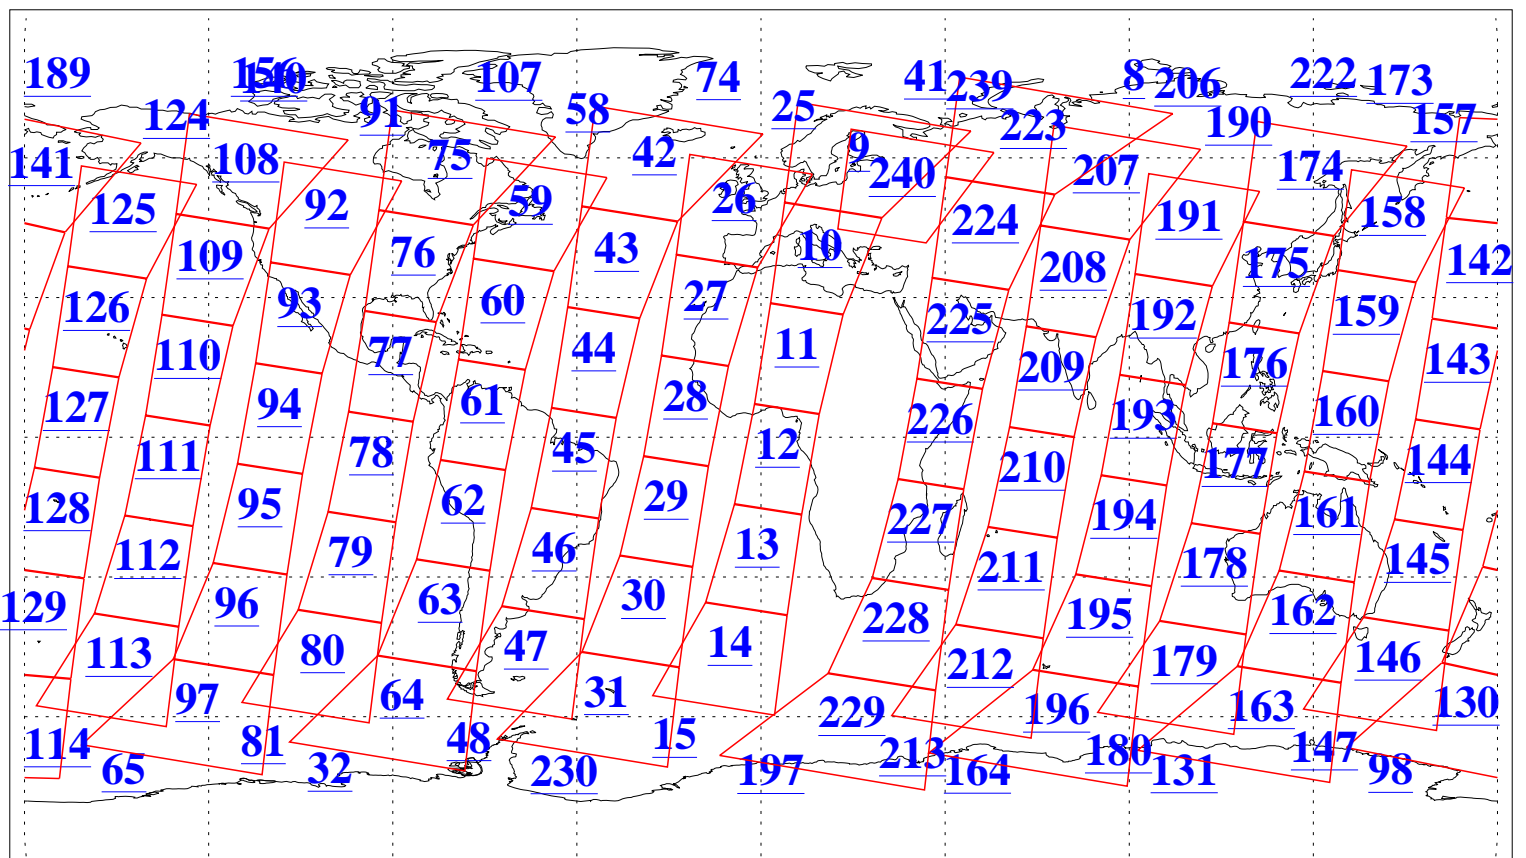

L1B Availability  
AMSU Granules: 240  
HSB Granules: 0  
AIRS Granules: 240

20 Nov 2004  
DoY 325  
Aqua Day 931  
Granules: 1 to 120

Granules: 121 to 240

Legend: AMSU Available, HSB Available, AIRS Available

L1B Availability  
AMSU Granules: 240  
HSB Granules: 0  
AIRS Granules: 240

20 Nov 2004  
DoY 325  
Aqua Day 931

Ascending Granules

Descending Granules

Legend: AMSU Available, HSB Available, AIRS Available

L1B Availability  
 AMSU Granules: 240  
 HSB Granules: 0  
 AIRS Granules: 240

20 Nov 2004  
 DoY 325  
 Aqua Day 931

Northern Hemisphere Granules

Southern Hemisphere Granules

Legend: AMSU Available, HSB Available, AIRS Available