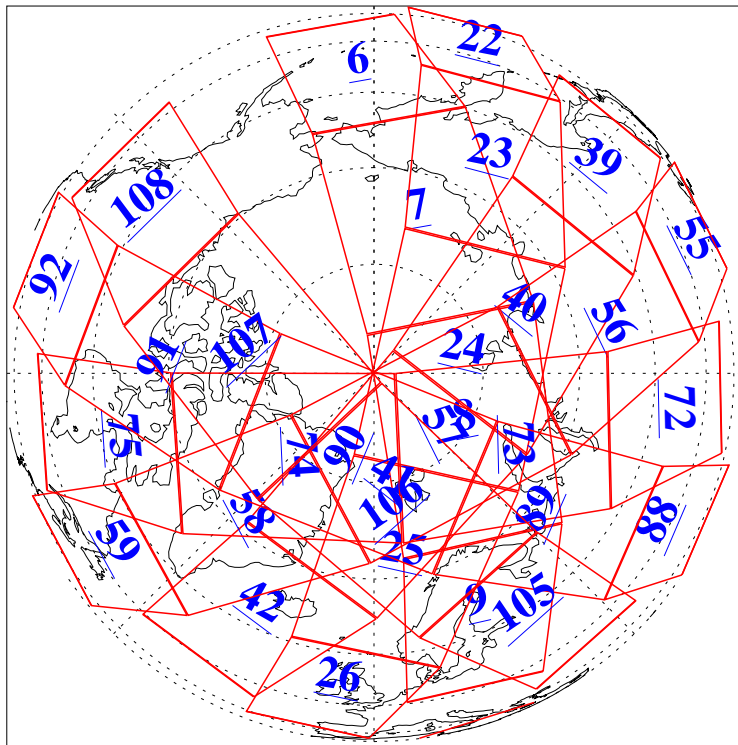

L1B Availability  
AMSU Granules: 240  
HSB Granules: 0  
AIRS Granules: 240

20 Nov 2004  
DoY 325  
Aqua Day 931  
Granules: 1 to 120

Granules: 121 to 240

Legend: AMSU Available, HSB Available, AIRS Available

L1B Availability  
AMSU Granules: 240  
HSB Granules: 0  
AIRS Granules: 240

20 Nov 2004  
DoY 325  
Aqua Day 931

Ascending Granules

Descending Granules

Legend: AMSU Available, HSB Available, AIRS Available

L1B Availability  
 AMSU Granules: 240  
 HSB Granules: 0  
 AIRS Granules: 240

20 Nov 2004  
 DoY 325  
 Aqua Day 931

Northern Hemisphere Granules

Southern Hemisphere Granules

Legend: AMSU Available, HSB Available, AIRS Available