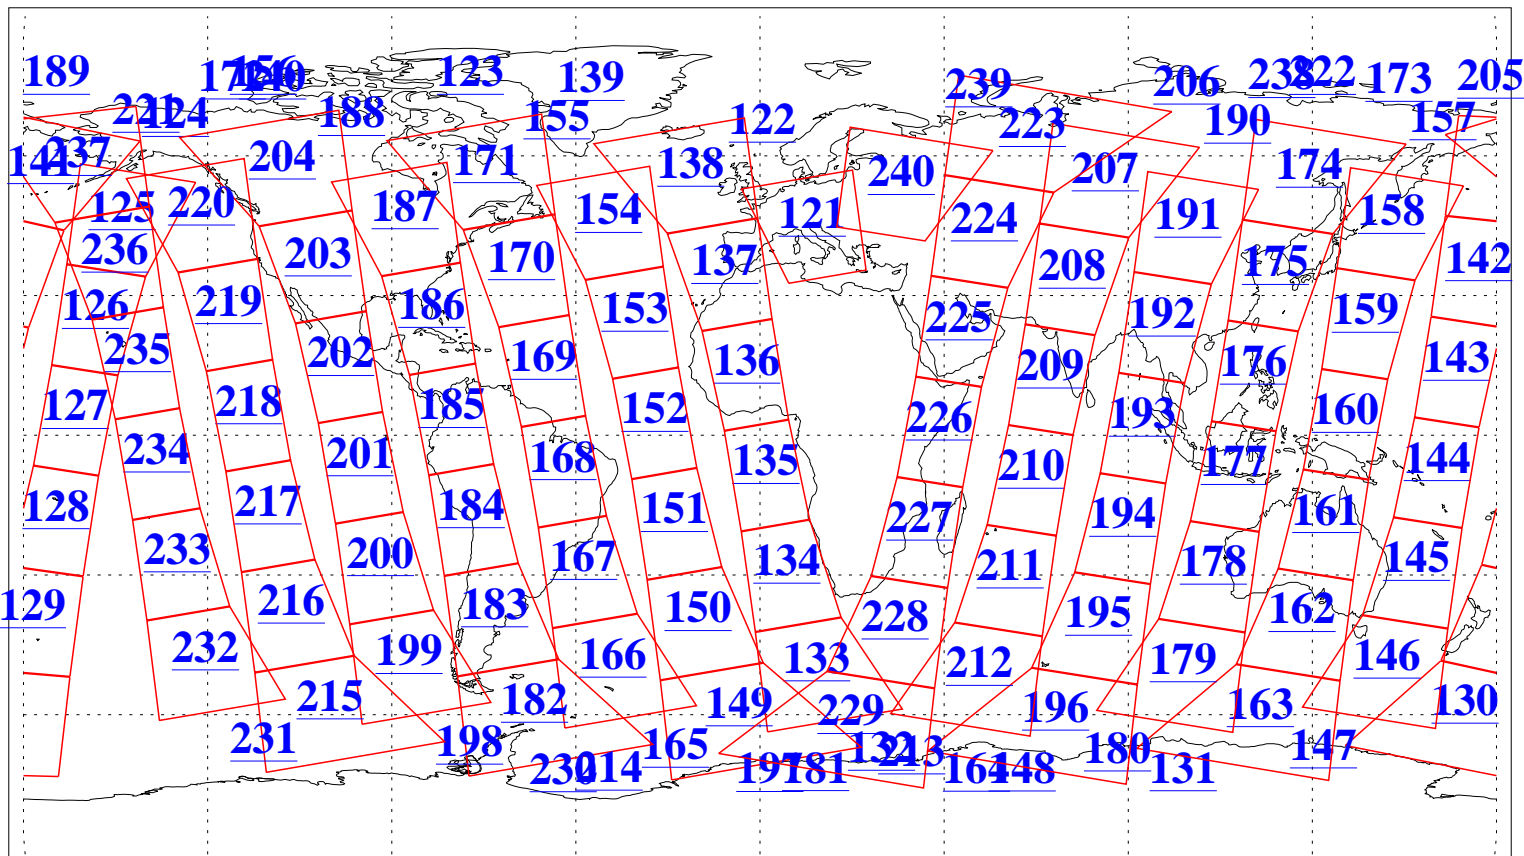

L1B Availability  
AMSU Granules: 240  
HSB Granules: 0  
AIRS Granules: 240

20 Nov 2004  
DoY 325  
Aqua Day 931  
Granules: 1 to 120

Granules: 121 to 240

Legend: AMSU Available, HSB Available, AIRS Available

L1B Availability  
AMSU Granules: 240  
HSB Granules: 0  
AIRS Granules: 240

20 Nov 2004  
DoY 325  
Aqua Day 931

Ascending Granules

Descending Granules

Legend: AMSU Available, HSB Available, AIRS Available

L1B Availability  
 AMSU Granules: 240  
 HSB Granules: 0  
 AIRS Granules: 240

20 Nov 2004  
 DoY 325  
 Aqua Day 931

Northern Hemisphere Granules

Southern Hemisphere Granules

Legend: AMSU Available, HSB Available, AIRS Available