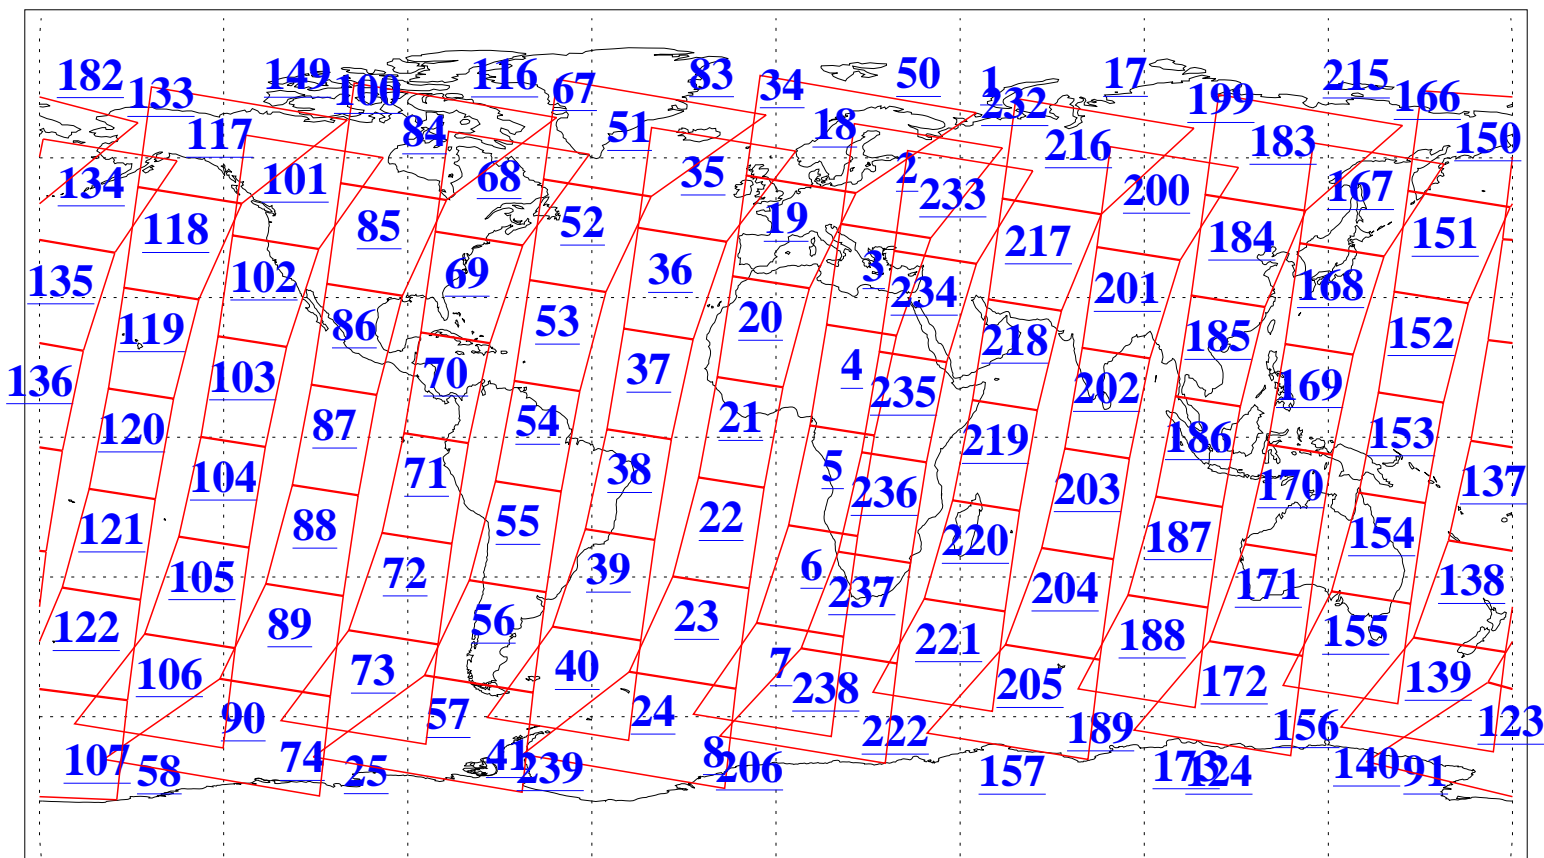

L1B Availability
AMSU Granules: 240
HSB Granules: 0
AIRS Granules: 240

19 Nov 2004
DoY 324
Aqua Day 930
Granules: 1 to 120

Granules: 121 to 240

Legend: AMSU Available, HSB Available, AIRS Available

L1B Availability
AMSU Granules: 240
HSB Granules: 0
AIRS Granules: 240

19 Nov 2004
DoY 324
Aqua Day 930

Ascending Granules

Descending Granules

Legend: AMSU Available, HSB Available, AIRS Available

L1B Availability
AMSU Granules: 240
HSB Granules: 0
AIRS Granules: 240

19 Nov 2004
DoY 324
Aqua Day 930

Northern Hemisphere Granules

Southern Hemisphere Granules

Legend: AMSU Available, HSB Available, AIRS Available