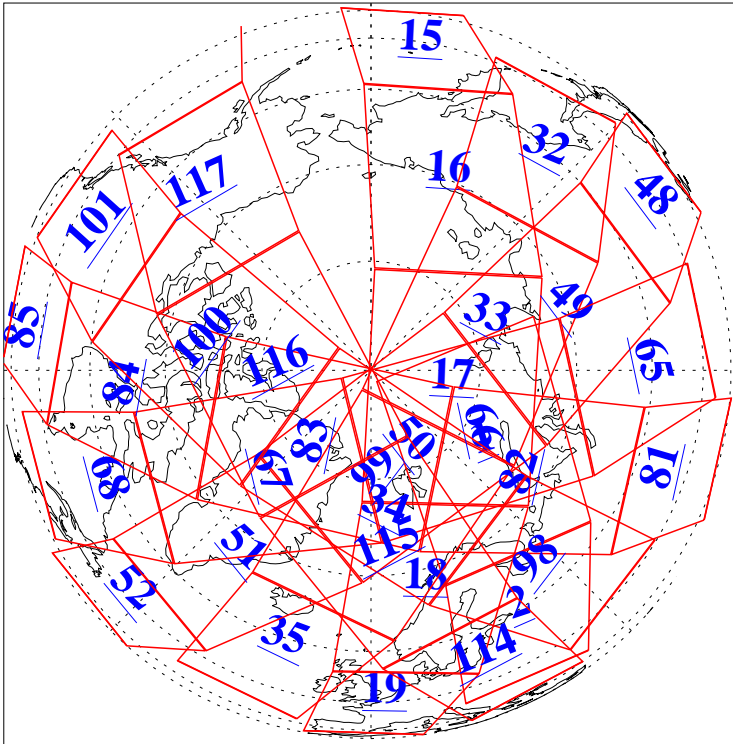

L1B Availability
AMSU Granules: 240
HSB Granules: 0
AIRS Granules: 240

19 Nov 2004
DoY 324
Aqua Day 930
Granules: 1 to 120

Granules: 121 to 240

Legend: AMSU Available, HSB Available, AIRS Available

L1B Availability
AMSU Granules: 240
HSB Granules: 0
AIRS Granules: 240

19 Nov 2004
DoY 324
Aqua Day 930

Ascending Granules

Descending Granules

Legend: AMSU Available, HSB Available, AIRS Available

L1B Availability
AMSU Granules: 240
HSB Granules: 0
AIRS Granules: 240

19 Nov 2004
DoY 324
Aqua Day 930

Northern Hemisphere Granules

Southern Hemisphere Granules

Legend: AMSU Available, HSB Available, AIRS Available