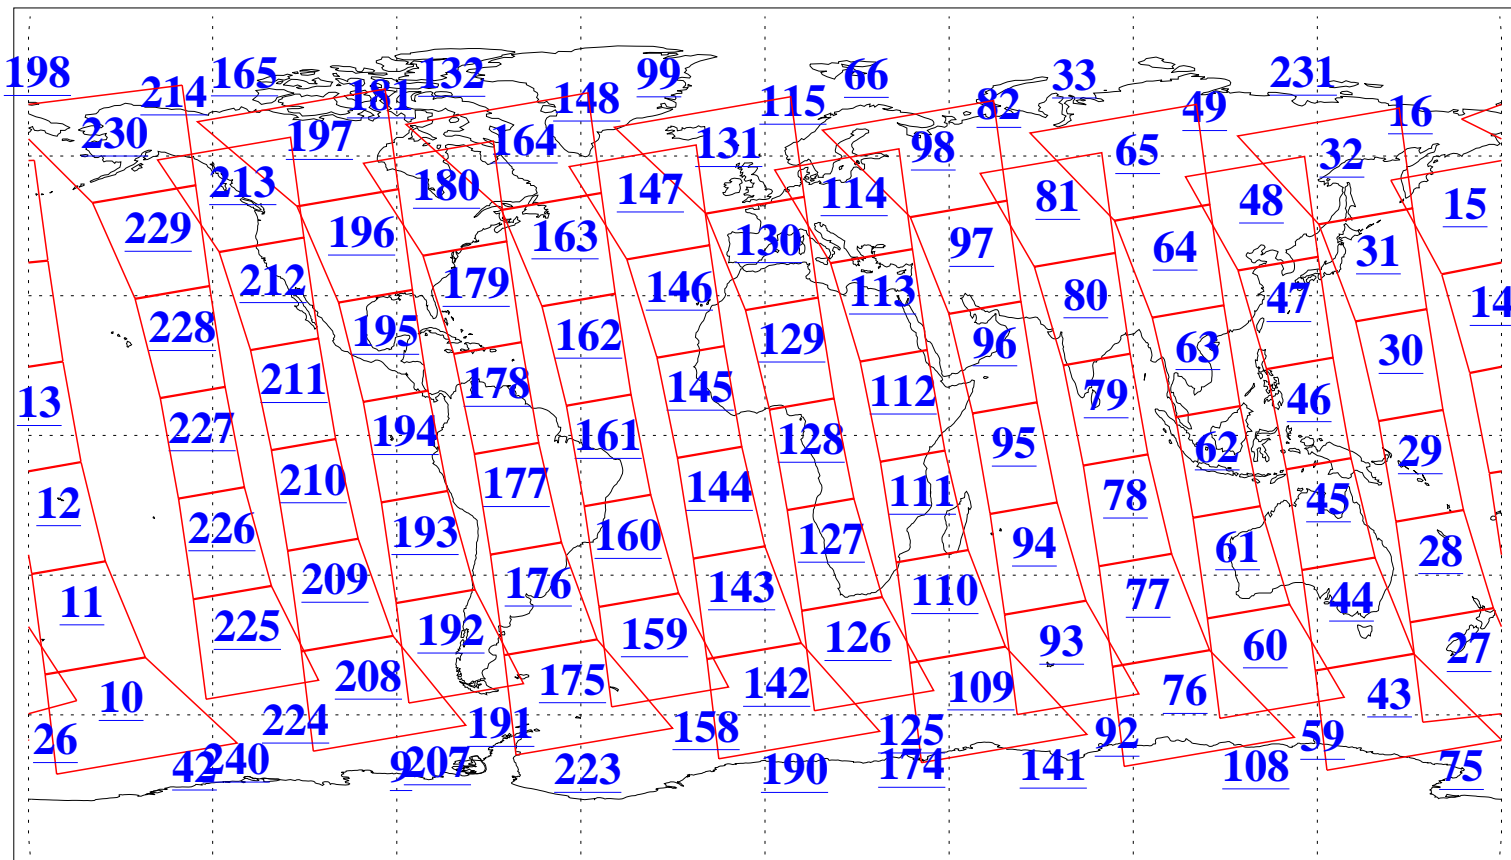

L1B Availability
AMSU Granules: 240
HSB Granules: 0
AIRS Granules: 240

19 Nov 2004
DoY 324
Aqua Day 930
Granules: 1 to 120

Granules: 121 to 240

Legend: AMSU Available, HSB Available, AIRS Available

L1B Availability
AMSU Granules: 240
HSB Granules: 0
AIRS Granules: 240

19 Nov 2004
DoY 324
Aqua Day 930

Ascending Granules

Descending Granules

Legend: AMSU Available, HSB Available, AIRS Available

L1B Availability
AMSU Granules: 240
HSB Granules: 0
AIRS Granules: 240

19 Nov 2004
DoY 324
Aqua Day 930

Northern Hemisphere Granules

Southern Hemisphere Granules

Legend: AMSU Available, HSB Available, AIRS Available