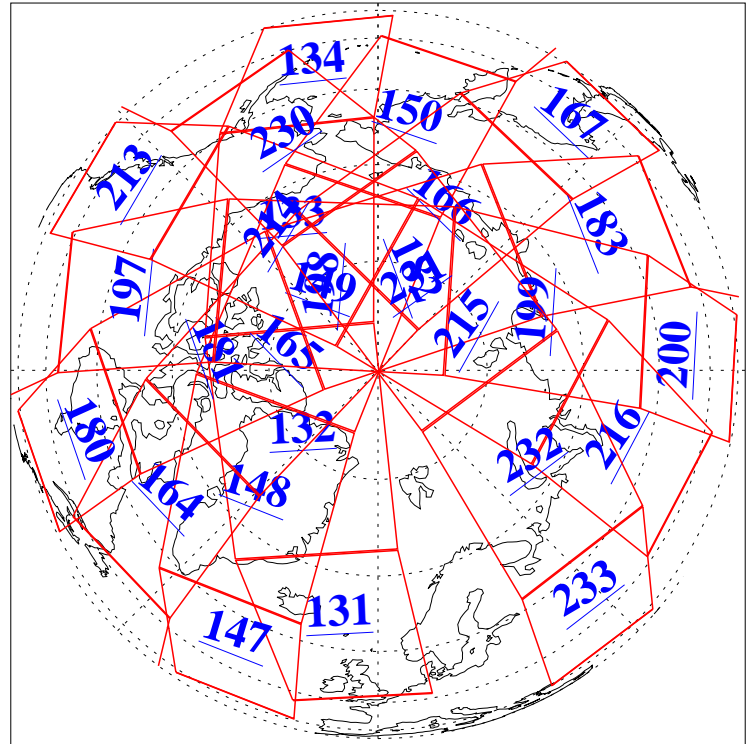

L1B Availability
AMSU Granules: 240
HSB Granules: 0
AIRS Granules: 240

19 Nov 2004
DoY 324
Aqua Day 930
Granules: 1 to 120

Granules: 121 to 240

Legend: AMSU Available, HSB Available, AIRS Available

L1B Availability
AMSU Granules: 240
HSB Granules: 0
AIRS Granules: 240

19 Nov 2004
DoY 324
Aqua Day 930

Ascending Granules

Descending Granules

Legend: AMSU Available, HSB Available, AIRS Available

L1B Availability
AMSU Granules: 240
HSB Granules: 0
AIRS Granules: 240

19 Nov 2004
DoY 324
Aqua Day 930

Northern Hemisphere Granules

Southern Hemisphere Granules

Legend: AMSU Available, HSB Available, AIRS Available