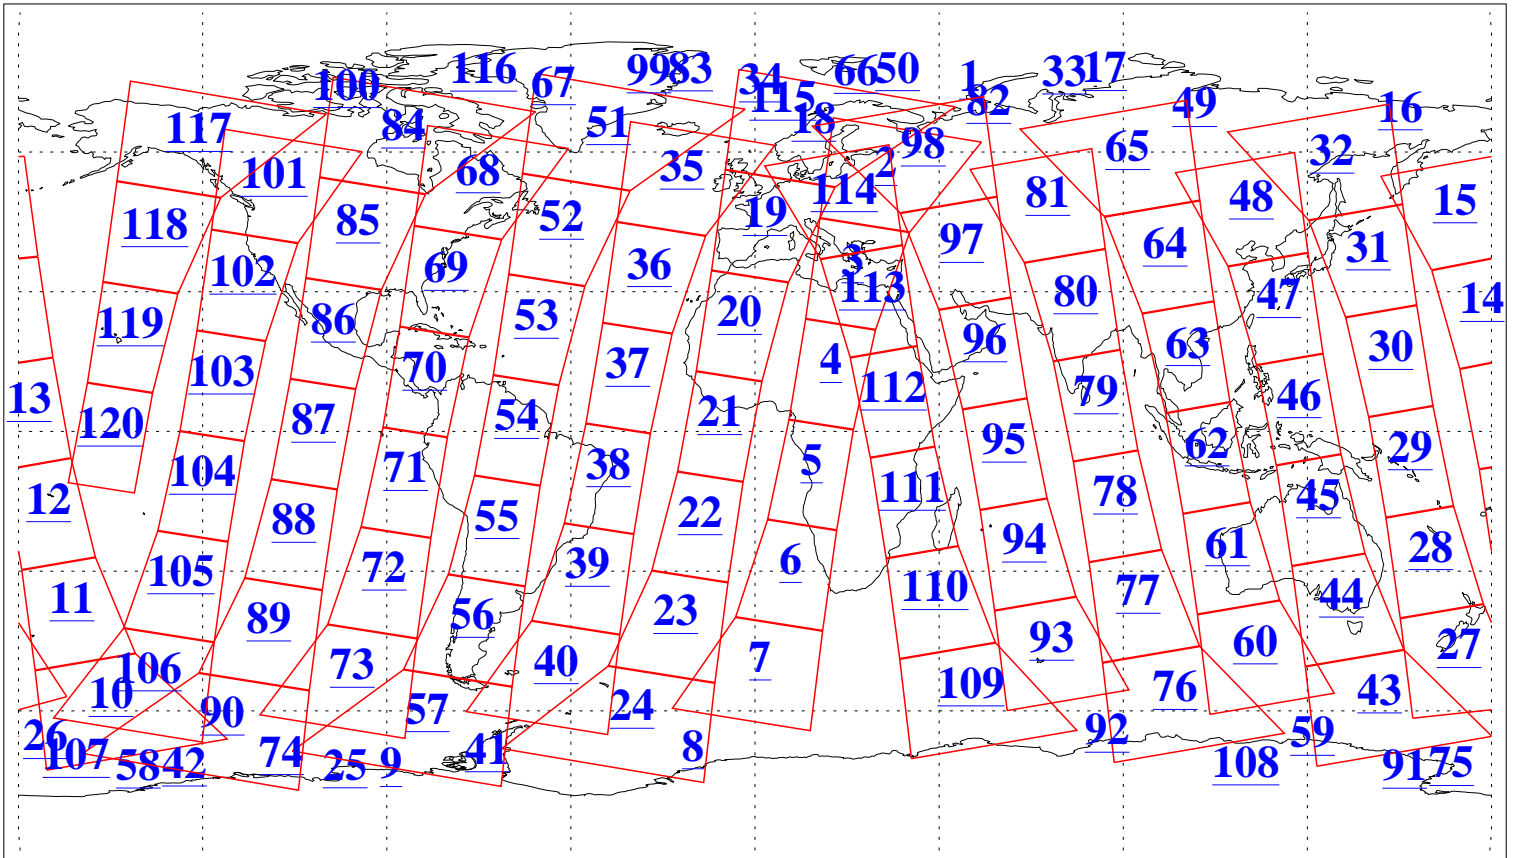

L1B Availability
AMSU Granules: 240
HSB Granules: 0
AIRS Granules: 240

19 Nov 2004
DoY 324
Aqua Day 930
Granules: 1 to 120

Granules: 121 to 240

Legend: AMSU Available, HSB Available, AIRS Available

L1B Availability
AMSU Granules: 240
HSB Granules: 0
AIRS Granules: 240

19 Nov 2004
DoY 324
Aqua Day 930

Ascending Granules

Descending Granules

Legend: AMSU Available, HSB Available, AIRS Available

L1B Availability
AMSU Granules: 240
HSB Granules: 0
AIRS Granules: 240

19 Nov 2004
DoY 324
Aqua Day 930

Northern Hemisphere Granules

Southern Hemisphere Granules

Legend: AMSU Available, HSB Available, AIRS Available