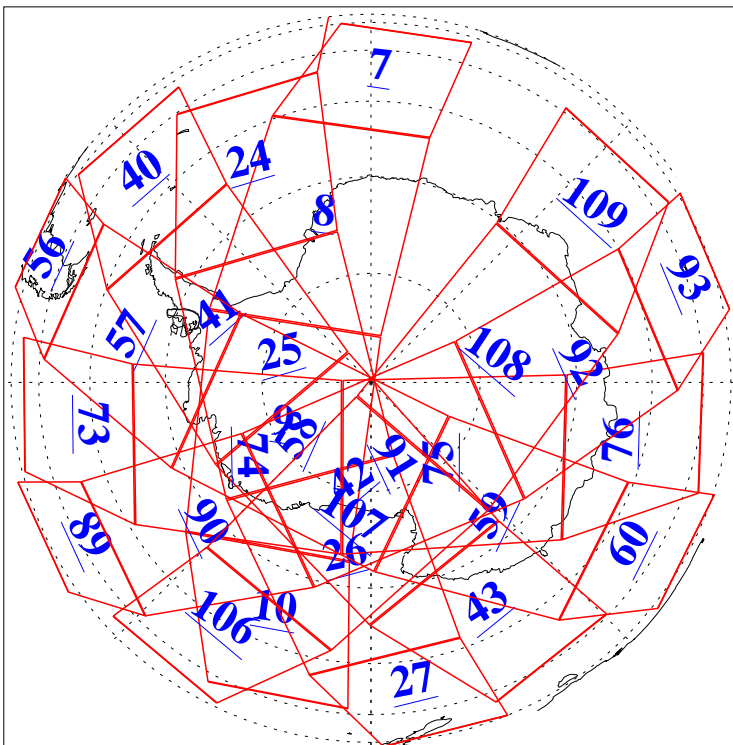

L1B Availability
AMSU Granules: 240
HSB Granules: 0
AIRS Granules: 240

19 Nov 2004
DoY 324
Aqua Day 930
Granules: 1 to 120

Granules: 121 to 240

Legend: AMSU Available, HSB Available, AIRS Available

L1B Availability
AMSU Granules: 240
HSB Granules: 0
AIRS Granules: 240

19 Nov 2004
DoY 324
Aqua Day 930

Ascending Granules

Descending Granules

Legend: AMSU Available, HSB Available, AIRS Available

L1B Availability
AMSU Granules: 240
HSB Granules: 0
AIRS Granules: 240

19 Nov 2004
DoY 324
Aqua Day 930

Northern Hemisphere Granules

Southern Hemisphere Granules

Legend: AMSU Available, HSB Available, AIRS Available