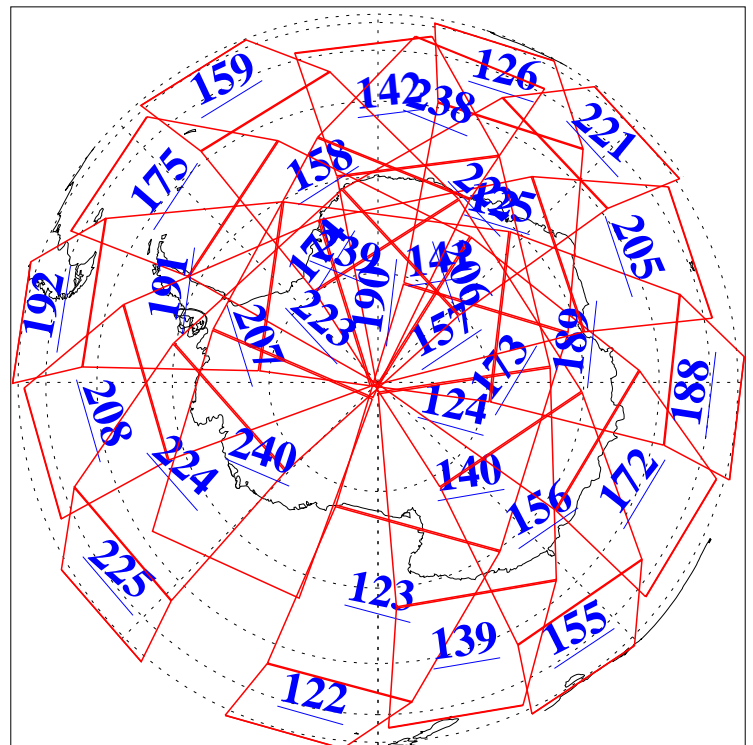

L1B Availability
AMSU Granules: 240
HSB Granules: 0
AIRS Granules: 240

19 Nov 2004
DoY 324
Aqua Day 930
Granules: 1 to 120

Granules: 121 to 240

Legend: AMSU Available, HSB Available, AIRS Available

L1B Availability
AMSU Granules: 240
HSB Granules: 0
AIRS Granules: 240

19 Nov 2004
DoY 324
Aqua Day 930

Ascending Granules

Descending Granules

Legend: AMSU Available, HSB Available, AIRS Available

L1B Availability
AMSU Granules: 240
HSB Granules: 0
AIRS Granules: 240

19 Nov 2004
DoY 324
Aqua Day 930

Northern Hemisphere Granules

Southern Hemisphere Granules

Legend: AMSU Available, HSB Available, AIRS Available