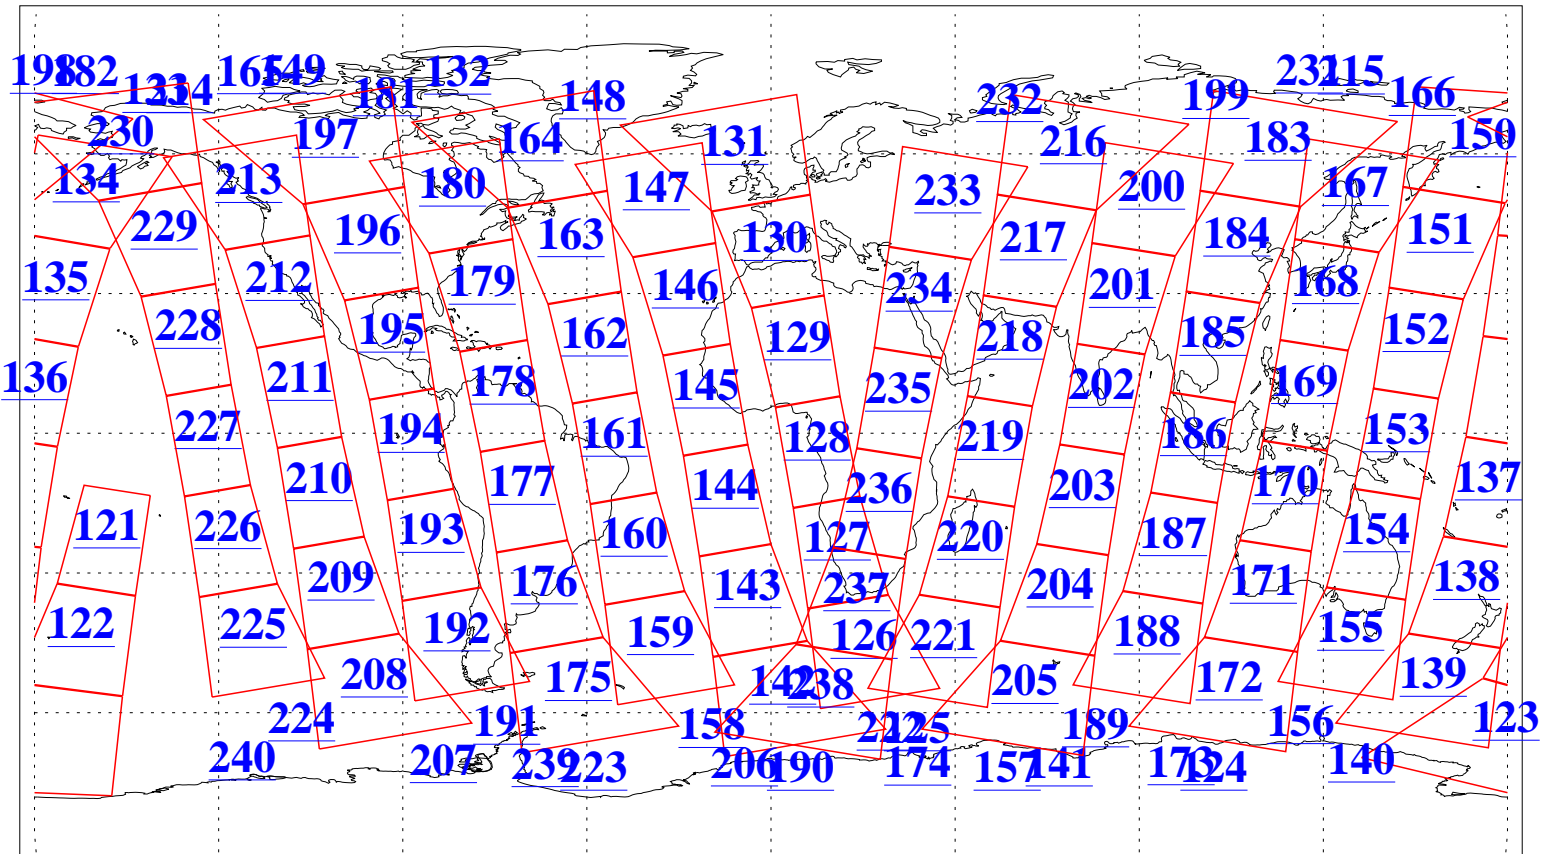

L1B Availability
AMSU Granules: 240
HSB Granules: 0
AIRS Granules: 240

19 Nov 2004
DoY 324
Aqua Day 930
Granules: 1 to 120

Granules: 121 to 240

Legend: AMSU Available, HSB Available, AIRS Available

L1B Availability
AMSU Granules: 240
HSB Granules: 0
AIRS Granules: 240

19 Nov 2004
DoY 324
Aqua Day 930

Ascending Granules

Descending Granules

Legend: AMSU Available, HSB Available, AIRS Available

L1B Availability
AMSU Granules: 240
HSB Granules: 0
AIRS Granules: 240

19 Nov 2004
DoY 324
Aqua Day 930