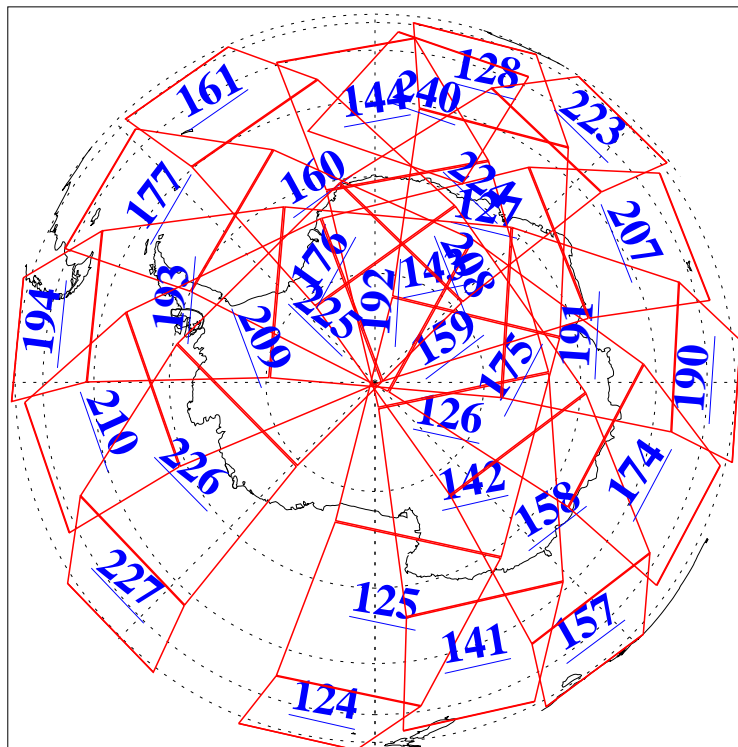

L1B Availability
AMSU Granules: 240
HSB Granules: 0
AIRS Granules: 240

17 Nov 2004
DoY 322
Aqua Day 928
Granules: 1 to 120

Granules: 121 to 240

Legend: AMSU Available, HSB Available, AIRS Available

L1B Availability
AMSU Granules: 240
HSB Granules: 0
AIRS Granules: 240

17 Nov 2004
DoY 322
Aqua Day 928

Ascending Granules

Descending Granules

Legend: AMSU Available, HSB Available, AIRS Available

L1B Availability
 AMSU Granules: 240
 HSB Granules: 0
 AIRS Granules: 240

17 Nov 2004
 DoY 322
 Aqua Day 928

Northern Hemisphere Granules

Southern Hemisphere Granules

Legend: AMSU Available, HSB Available, AIRS Available