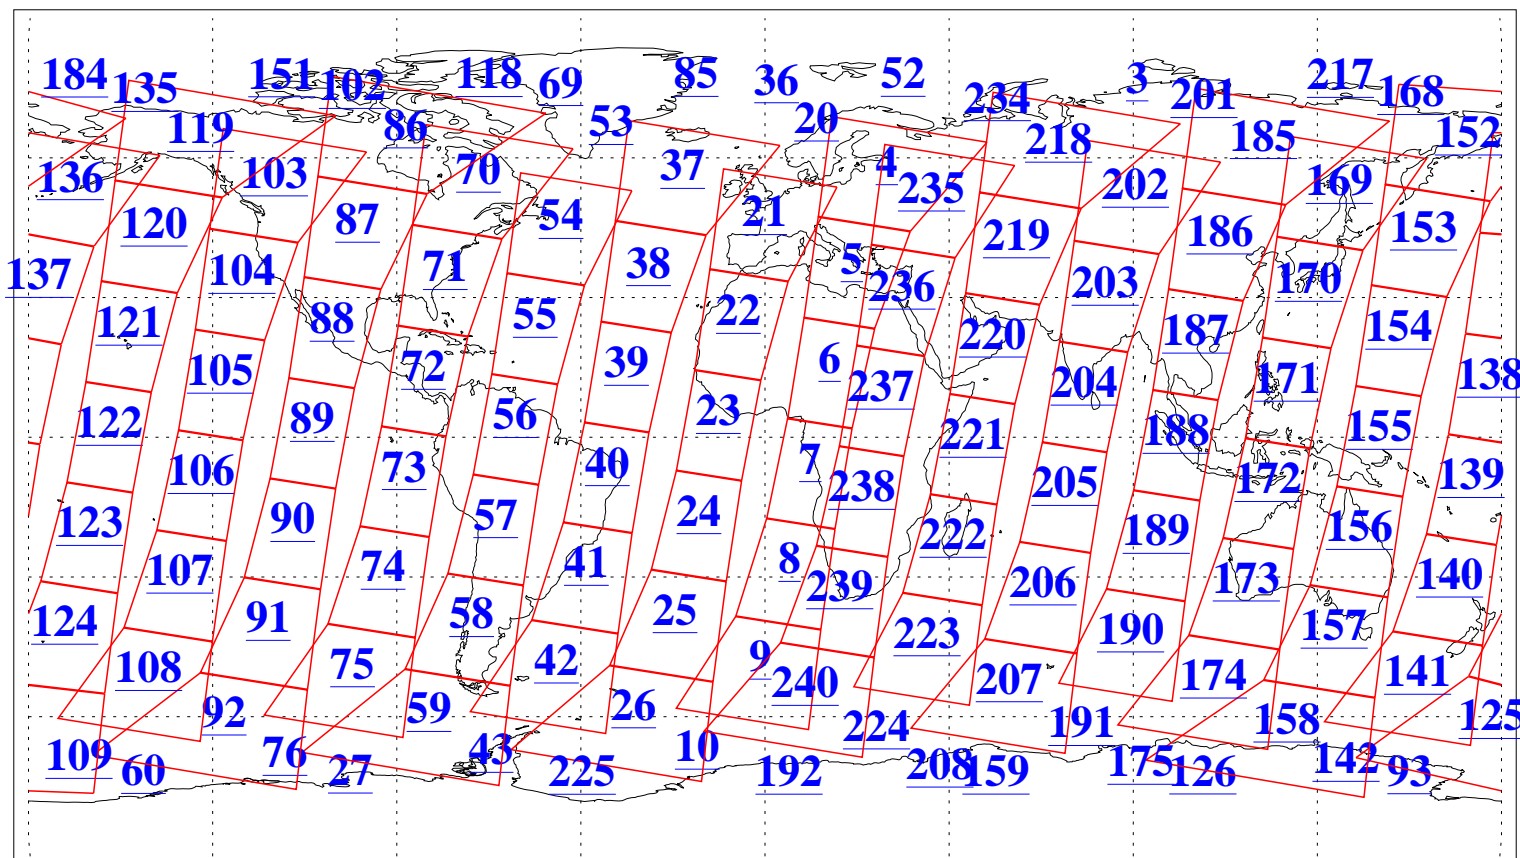

L1B Availability
AMSU Granules: 240
HSB Granules: 0
AIRS Granules: 240

17 Nov 2004
DoY 322
Aqua Day 928
Granules: 1 to 120

Granules: 121 to 240

Legend: AMSU Available, HSB Available, AIRS Available

L1B Availability
AMSU Granules: 240
HSB Granules: 0
AIRS Granules: 240

17 Nov 2004
DoY 322
Aqua Day 928

Ascending Granules

Descending Granules

Legend: AMSU Available, HSB Available, AIRS Available

L1B Availability
 AMSU Granules: 240
 HSB Granules: 0
 AIRS Granules: 240

17 Nov 2004
 DoY 322
 Aqua Day 928

Northern Hemisphere Granules

Southern Hemisphere Granules

Legend: AMSU Available, HSB Available, AIRS Available