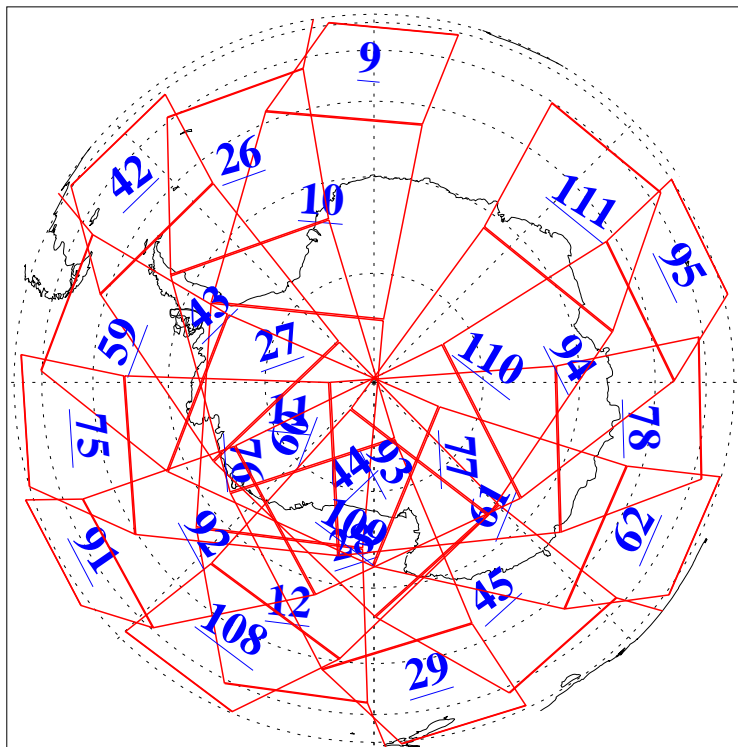

L1B Availability
AMSU Granules: 240
HSB Granules: 0
AIRS Granules: 240

17 Nov 2004
DoY 322
Aqua Day 928
Granules: 1 to 120

Granules: 121 to 240

Legend: AMSU Available, HSB Available, AIRS Available

L1B Availability
AMSU Granules: 240
HSB Granules: 0
AIRS Granules: 240

17 Nov 2004
DoY 322
Aqua Day 928

Ascending Granules

Descending Granules

Legend: AMSU Available, HSB Available, AIRS Available

L1B Availability
 AMSU Granules: 240
 HSB Granules: 0
 AIRS Granules: 240

17 Nov 2004
 DoY 322
 Aqua Day 928

Northern Hemisphere Granules

Southern Hemisphere Granules

Legend: AMSU Available, HSB Available, AIRS Available