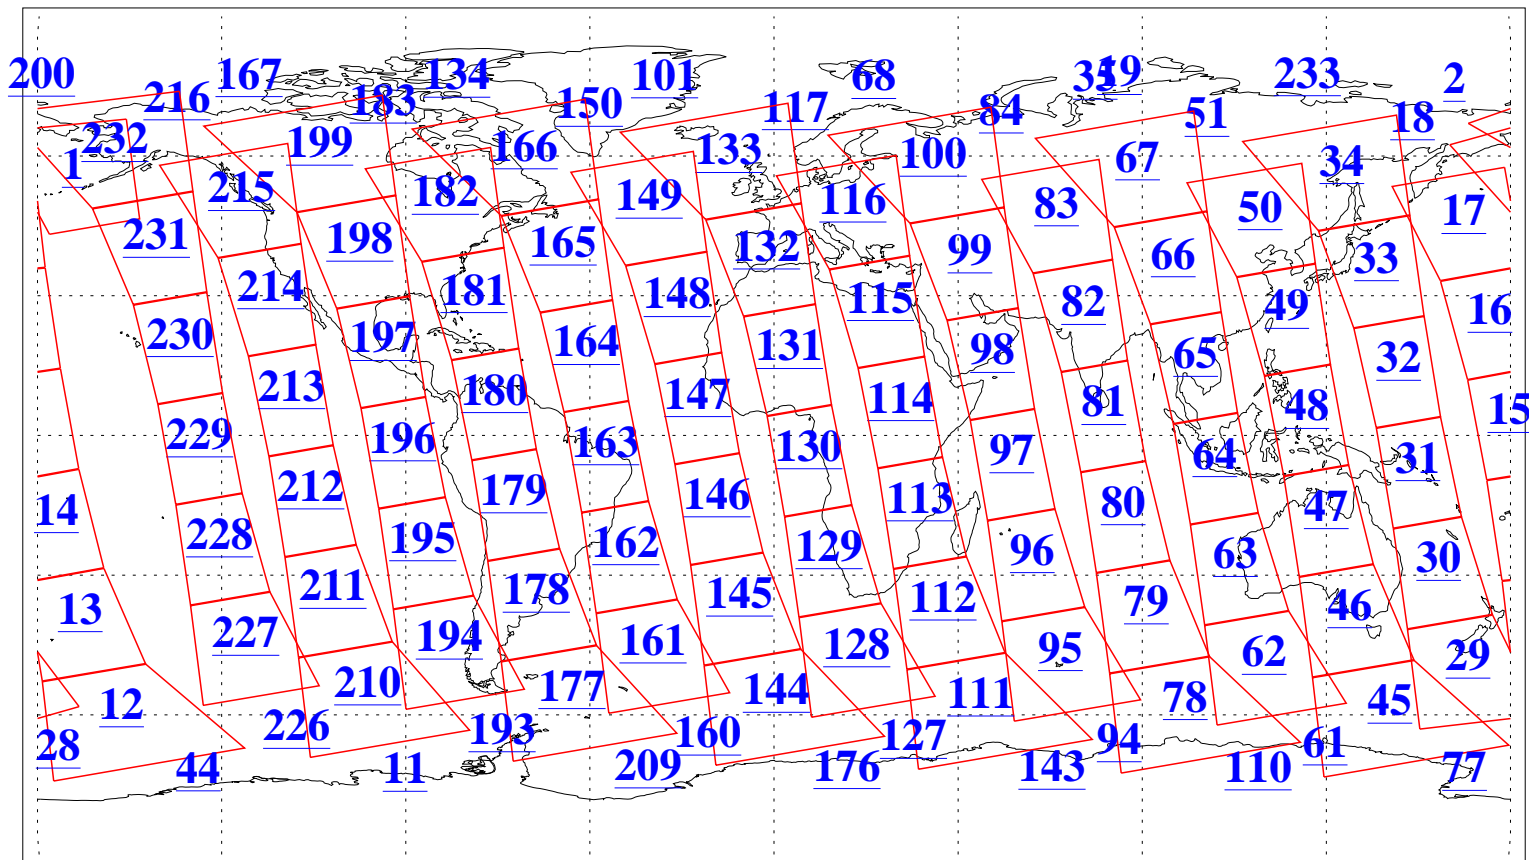

L1B Availability
AMSU Granules: 240
HSB Granules: 0
AIRS Granules: 240

17 Nov 2004
DoY 322
Aqua Day 928
Granules: 1 to 120

Granules: 121 to 240

Legend: AMSU Available, HSB Available, AIRS Available

L1B Availability
AMSU Granules: 240
HSB Granules: 0
AIRS Granules: 240

17 Nov 2004
DoY 322
Aqua Day 928

Ascending Granules

Descending Granules

Legend: AMSU Available, HSB Available, AIRS Available

L1B Availability
 AMSU Granules: 240
 HSB Granules: 0
 AIRS Granules: 240

17 Nov 2004
 DoY 322
 Aqua Day 928