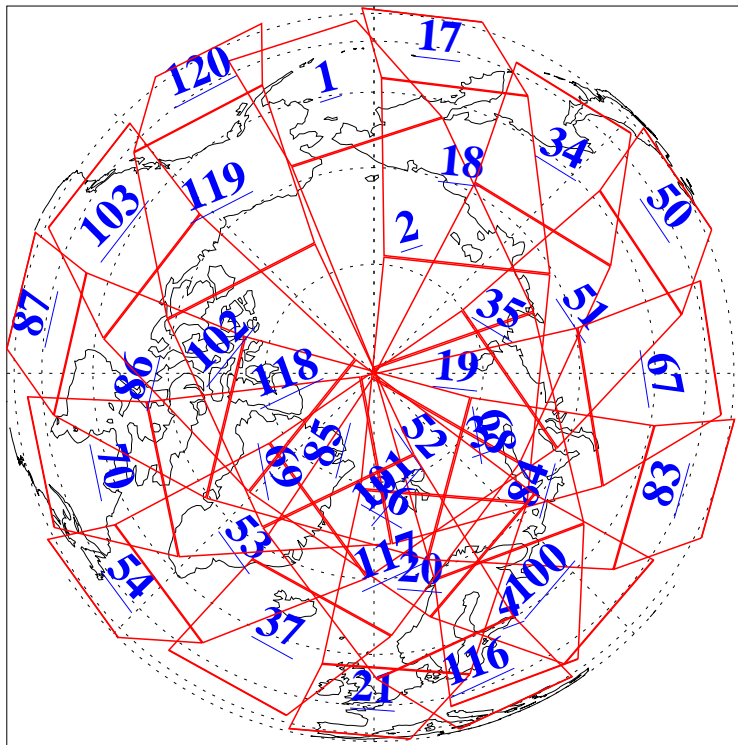

L1B Availability
AMSU Granules: 240
HSB Granules: 0
AIRS Granules: 240

17 Nov 2004
DoY 322
Aqua Day 928
Granules: 1 to 120

Granules: 121 to 240

Legend: AMSU Available, HSB Available, AIRS Available

L1B Availability
AMSU Granules: 240
HSB Granules: 0
AIRS Granules: 240

17 Nov 2004
DoY 322
Aqua Day 928

Ascending Granules

Descending Granules

Legend: AMSU Available, HSB Available, AIRS Available

L1B Availability
 AMSU Granules: 240
 HSB Granules: 0
 AIRS Granules: 240

17 Nov 2004
 DoY 322
 Aqua Day 928

Northern Hemisphere Granules

Southern Hemisphere Granules

Legend: AMSU Available, HSB Available, AIRS Available