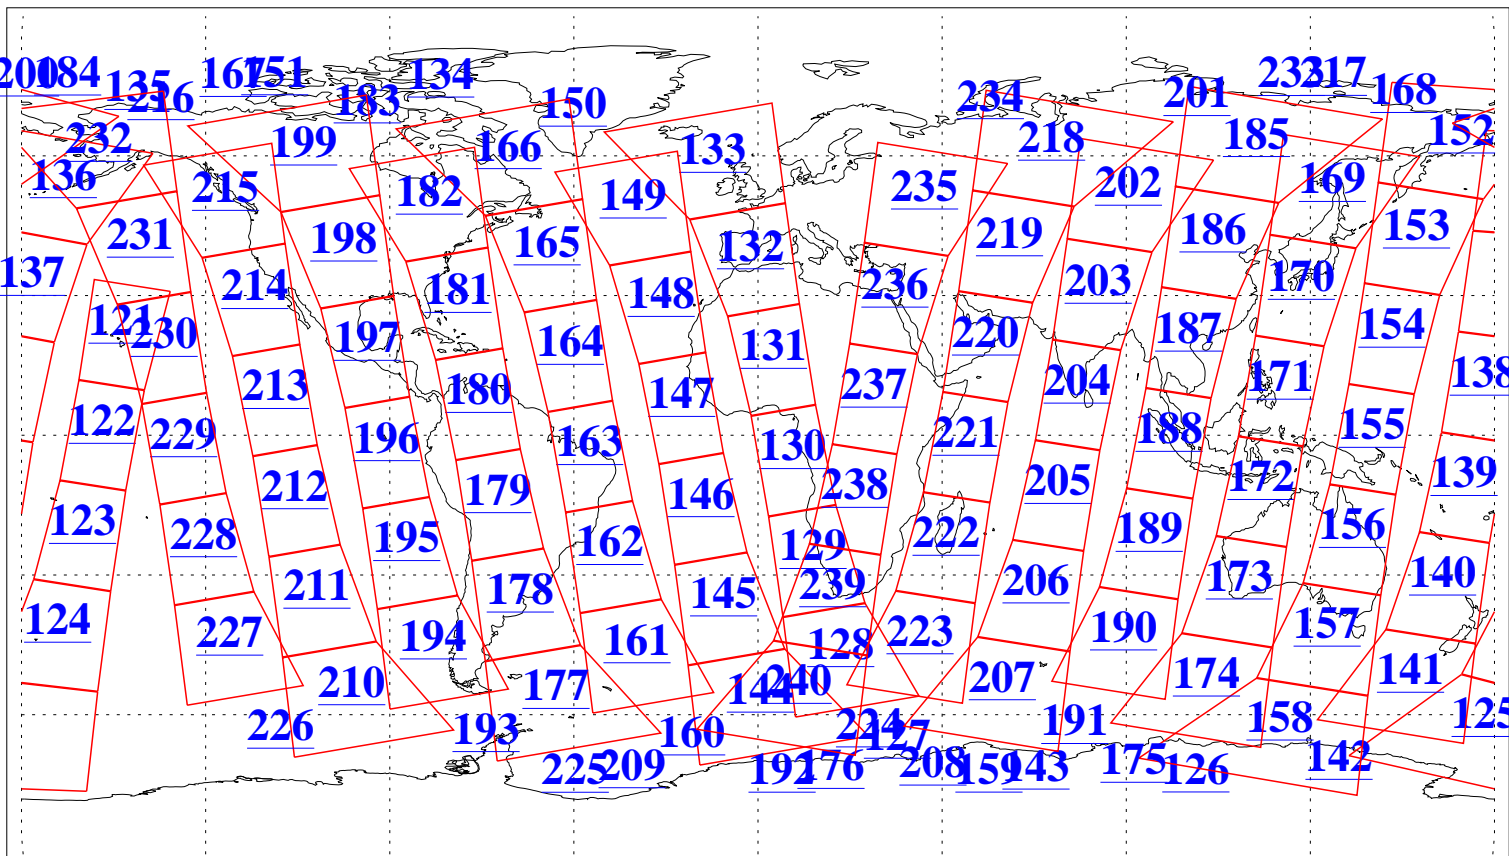

L1B Availability
AMSU Granules: 240
HSB Granules: 0
AIRS Granules: 240

17 Nov 2004
DoY 322
Aqua Day 928
Granules: 1 to 120

Granules: 121 to 240

Legend: AMSU Available, HSB Available, AIRS Available

L1B Availability
AMSU Granules: 240
HSB Granules: 0
AIRS Granules: 240

17 Nov 2004
DoY 322
Aqua Day 928

Ascending Granules

Descending Granules

Legend: AMSU Available, HSB Available, AIRS Available

L1B Availability
 AMSU Granules: 240
 HSB Granules: 0
 AIRS Granules: 240

17 Nov 2004
 DoY 322
 Aqua Day 928

Northern Hemisphere Granules

Southern Hemisphere Granules

Legend: AMSU Available, HSB Available, AIRS Available