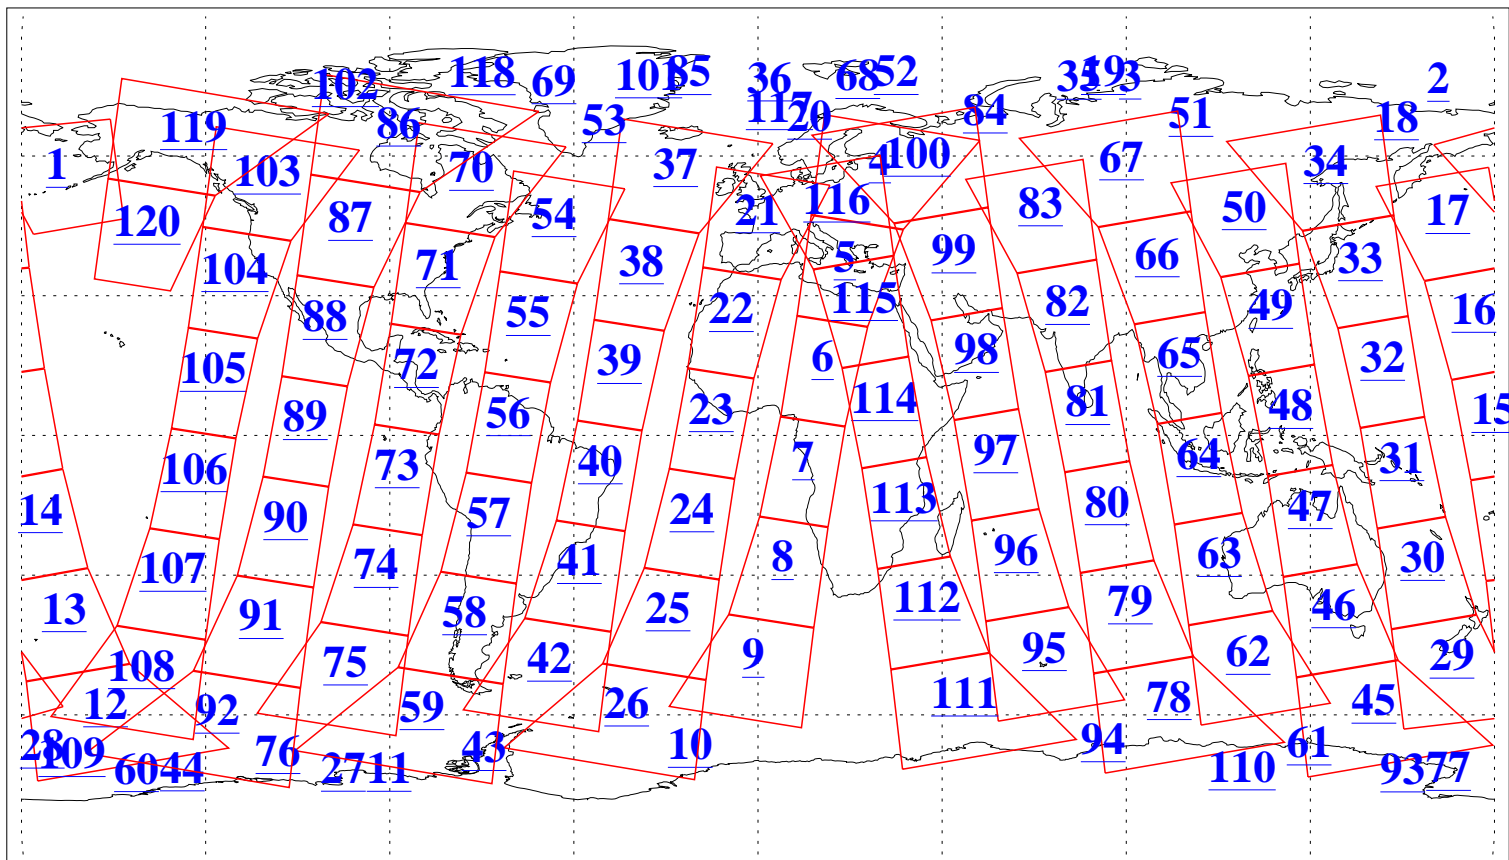

L1B Availability
AMSU Granules: 240
HSB Granules: 0
AIRS Granules: 240

17 Nov 2004
DoY 322
Aqua Day 928
Granules: 1 to 120

Granules: 121 to 240

Legend: AMSU Available, HSB Available, AIRS Available

L1B Availability
AMSU Granules: 240
HSB Granules: 0
AIRS Granules: 240

17 Nov 2004
DoY 322
Aqua Day 928

Ascending Granules

Descending Granules

Legend: AMSU Available, HSB Available, AIRS Available

L1B Availability
 AMSU Granules: 240
 HSB Granules: 0
 AIRS Granules: 240

17 Nov 2004
 DoY 322
 Aqua Day 928

Northern Hemisphere Granules

Southern Hemisphere Granules

Legend: AMSU Available, HSB Available, AIRS Available