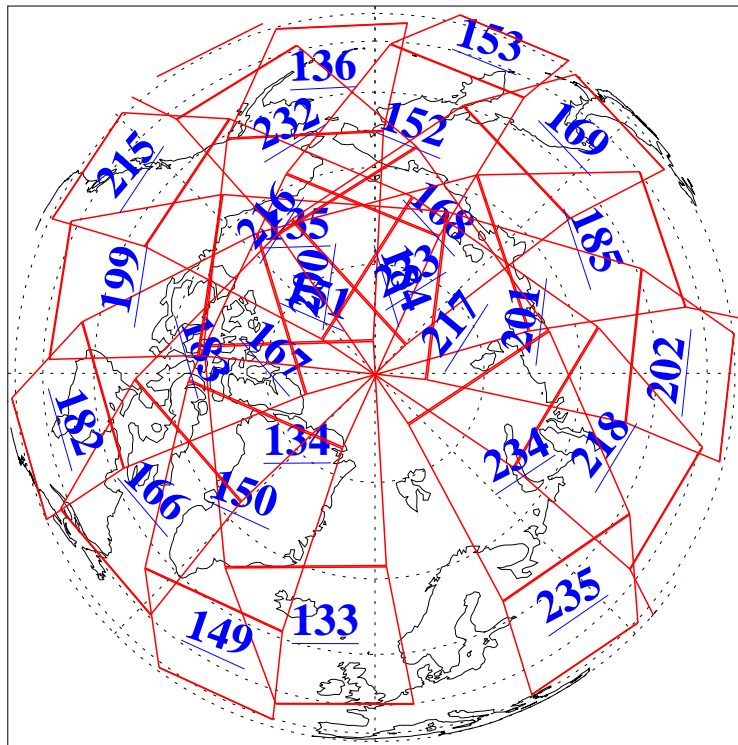

L1B Availability
AMSU Granules: 240
HSB Granules: 0
AIRS Granules: 240

17 Nov 2004
DoY 322
Aqua Day 928
Granules: 1 to 120

Granules: 121 to 240

Legend: AMSU Available, HSB Available, AIRS Available

L1B Availability
AMSU Granules: 240
HSB Granules: 0
AIRS Granules: 240

17 Nov 2004
DoY 322
Aqua Day 928

Ascending Granules

Descending Granules

Legend: AMSU Available, HSB Available, AIRS Available

L1B Availability
 AMSU Granules: 240
 HSB Granules: 0
 AIRS Granules: 240

17 Nov 2004
 DoY 322
 Aqua Day 928

Northern Hemisphere Granules

Southern Hemisphere Granules

Legend: AMSU Available, HSB Available, AIRS Available