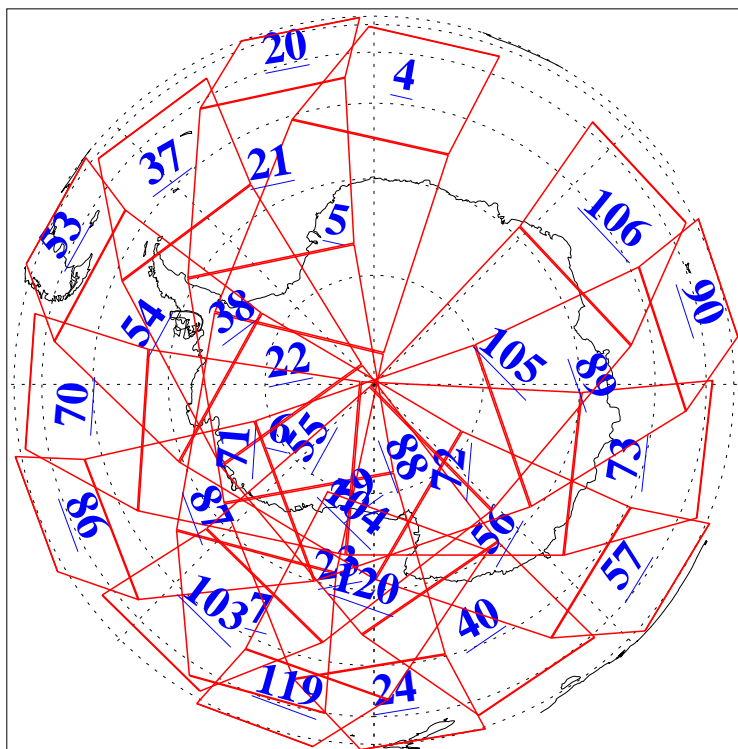

L1B Availability  
AMSU Granules: 240  
HSB Granules: 0  
AIRS Granules: 240

14 Nov 2004  
DoY 319  
Aqua Day 925  
Granules: 1 to 120

Granules: 121 to 240

Legend: AMSU Available, HSB Available, AIRS Available

L1B Availability  
AMSU Granules: 240  
HSB Granules: 0  
AIRS Granules: 240

14 Nov 2004  
DoY 319  
Aqua Day 925

Ascending Granules

Descending Granules

Legend: AMSU Available, HSB Available, AIRS Available

L1B Availability  
 AMSU Granules: 240  
 HSB Granules: 0  
 AIRS Granules: 240

14 Nov 2004  
 DoY 319  
 Aqua Day 925

Northern Hemisphere Granules

Southern Hemisphere Granules

Legend: AMSU Available, HSB Available, AIRS Available