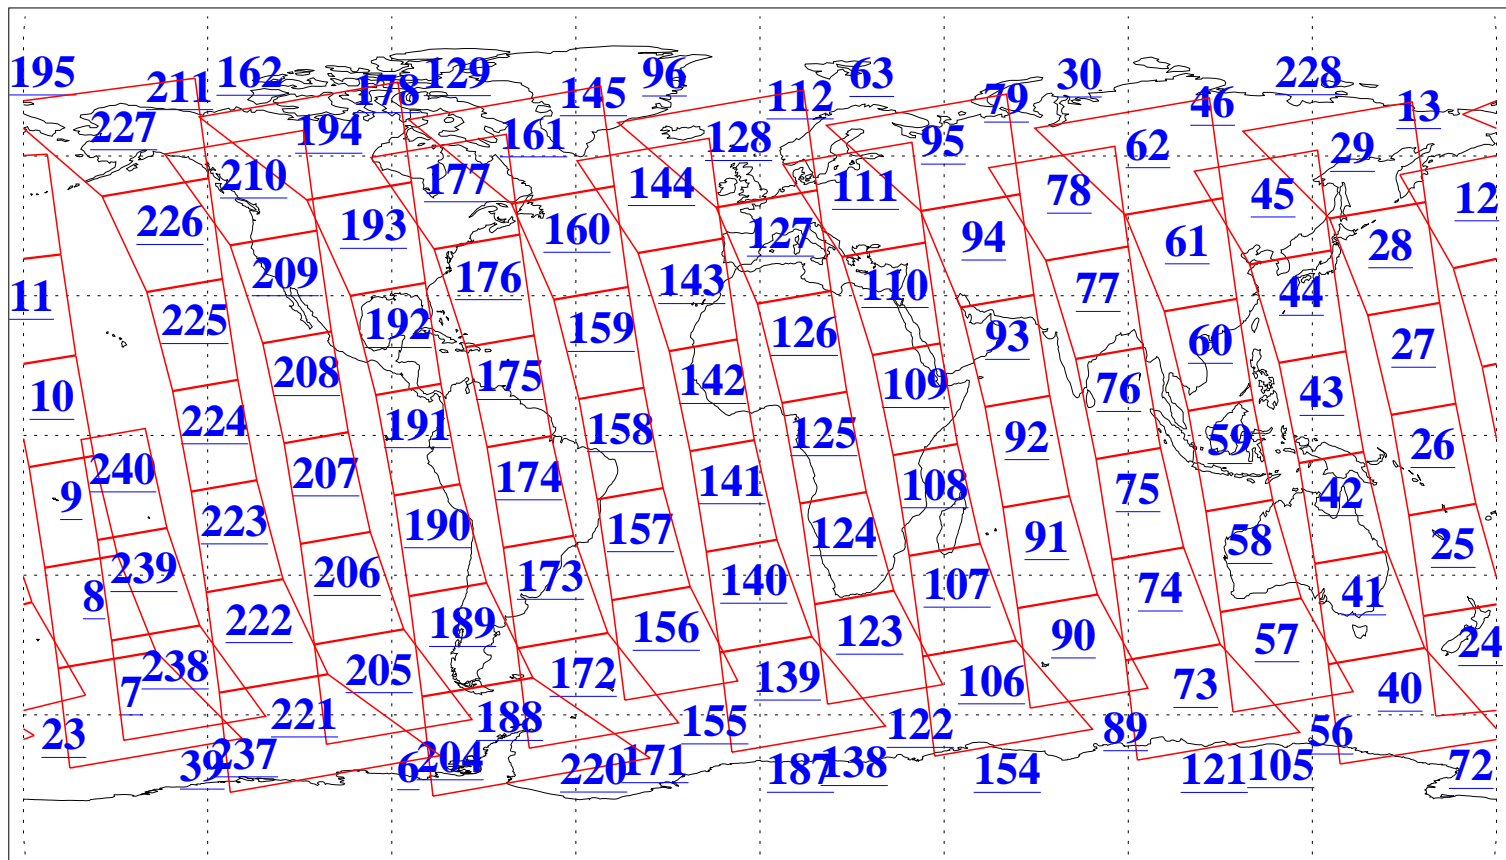

L1B Availability  
AMSU Granules: 240  
HSB Granules: 0  
AIRS Granules: 240

14 Nov 2004  
DoY 319  
Aqua Day 925  
Granules: 1 to 120

Granules: 121 to 240

Legend: AMSU Available, HSB Available, AIRS Available

L1B Availability  
AMSU Granules: 240  
HSB Granules: 0  
AIRS Granules: 240

14 Nov 2004  
DoY 319  
Aqua Day 925

Ascending Granules

Descending Granules

Legend: AMSU Available, HSB Available, AIRS Available

L1B Availability  
 AMSU Granules: 240  
 HSB Granules: 0  
 AIRS Granules: 240

14 Nov 2004  
 DoY 319  
 Aqua Day 925

Northern Hemisphere Granules

Southern Hemisphere Granules

Legend: AMSU Available, HSB Available, AIRS Available