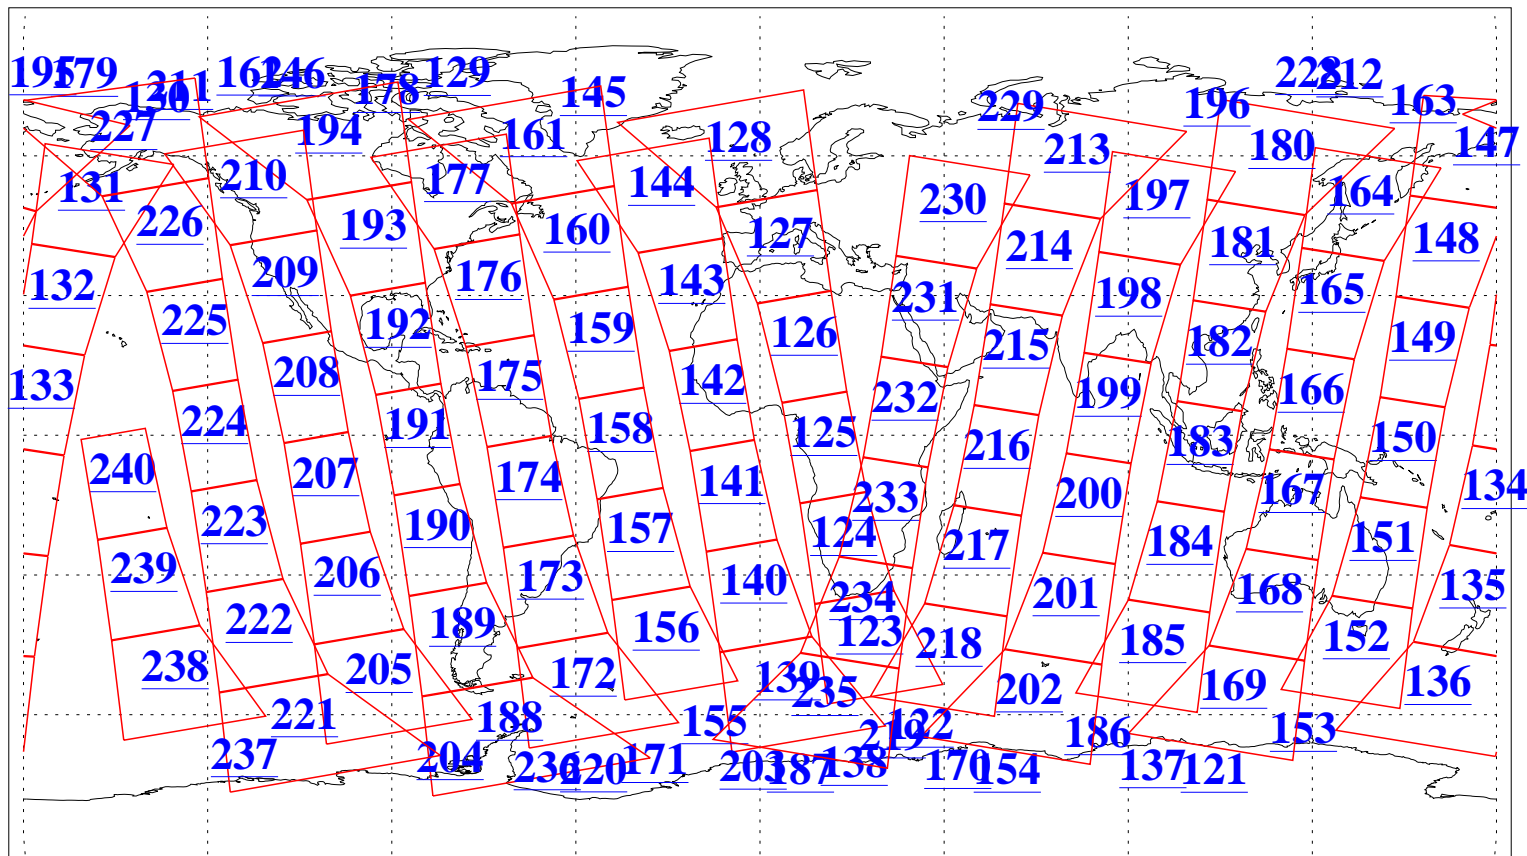

L1B Availability  
AMSU Granules: 240  
HSB Granules: 0  
AIRS Granules: 240

14 Nov 2004  
DoY 319  
Aqua Day 925  
Granules: 1 to 120

Granules: 121 to 240

Legend: AMSU Available, HSB Available, AIRS Available

L1B Availability  
AMSU Granules: 240  
HSB Granules: 0  
AIRS Granules: 240

14 Nov 2004  
DoY 319  
Aqua Day 925

Ascending Granules

Descending Granules

Legend: AMSU Available, HSB Available, AIRS Available

L1B Availability  
 AMSU Granules: 240  
 HSB Granules: 0  
 AIRS Granules: 240

14 Nov 2004  
 DoY 319  
 Aqua Day 925

Northern Hemisphere Granules

Southern Hemisphere Granules

Legend: AMSU Available, HSB Available, AIRS Available