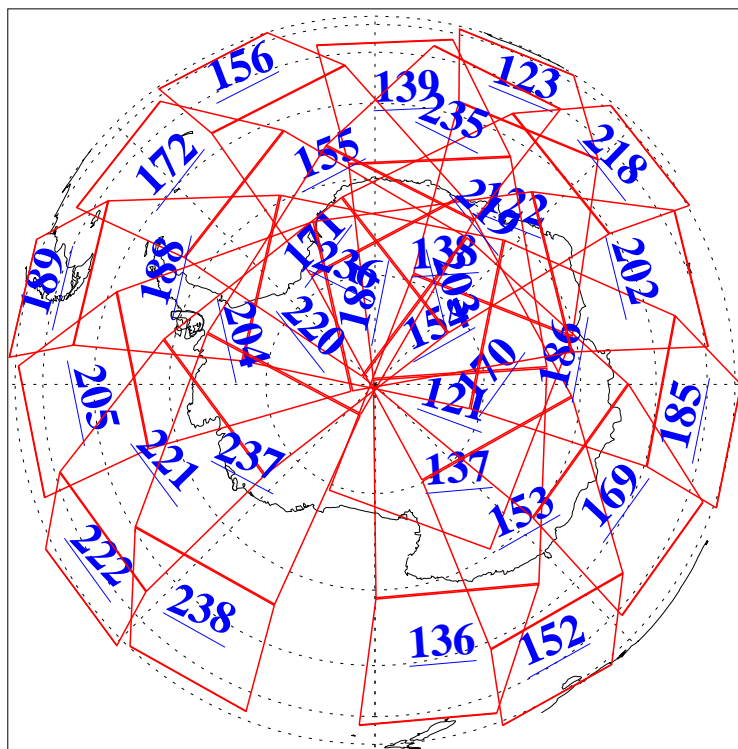

L1B Availability  
AMSU Granules: 240  
HSB Granules: 0  
AIRS Granules: 240

14 Nov 2004  
DoY 319  
Aqua Day 925  
Granules: 1 to 120

Granules: 121 to 240

Legend: AMSU Available, HSB Available, AIRS Available

L1B Availability  
AMSU Granules: 240  
HSB Granules: 0  
AIRS Granules: 240

14 Nov 2004  
DoY 319  
Aqua Day 925

Ascending Granules

Descending Granules

Legend: AMSU Available, HSB Available, AIRS Available

L1B Availability  
 AMSU Granules: 240  
 HSB Granules: 0  
 AIRS Granules: 240

14 Nov 2004  
 DoY 319  
 Aqua Day 925

Northern Hemisphere Granules

Southern Hemisphere Granules

Legend: AMSU Available, HSB Available, AIRS Available