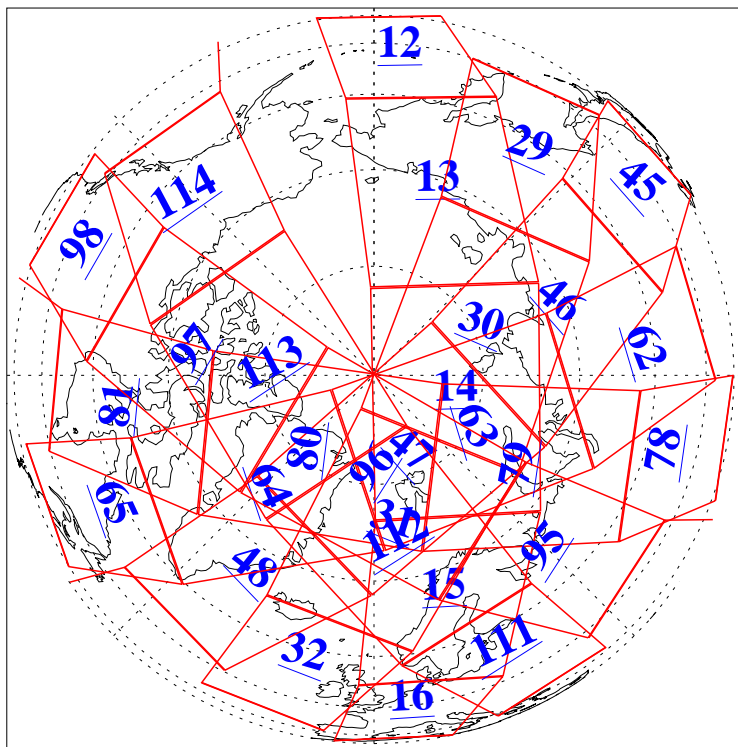

L1B Availability  
AMSU Granules: 240  
HSB Granules: 0  
AIRS Granules: 240

14 Nov 2004  
DoY 319  
Aqua Day 925  
Granules: 1 to 120

Granules: 121 to 240

Legend: AMSU Available, HSB Available, AIRS Available

L1B Availability  
AMSU Granules: 240  
HSB Granules: 0  
AIRS Granules: 240

14 Nov 2004  
DoY 319  
Aqua Day 925

Ascending Granules

Descending Granules

Legend: AMSU Available, HSB Available, AIRS Available

L1B Availability  
 AMSU Granules: 240  
 HSB Granules: 0  
 AIRS Granules: 240

14 Nov 2004  
 DoY 319  
 Aqua Day 925

Northern Hemisphere Granules

Southern Hemisphere Granules

Legend: AMSU Available, HSB Available, AIRS Available