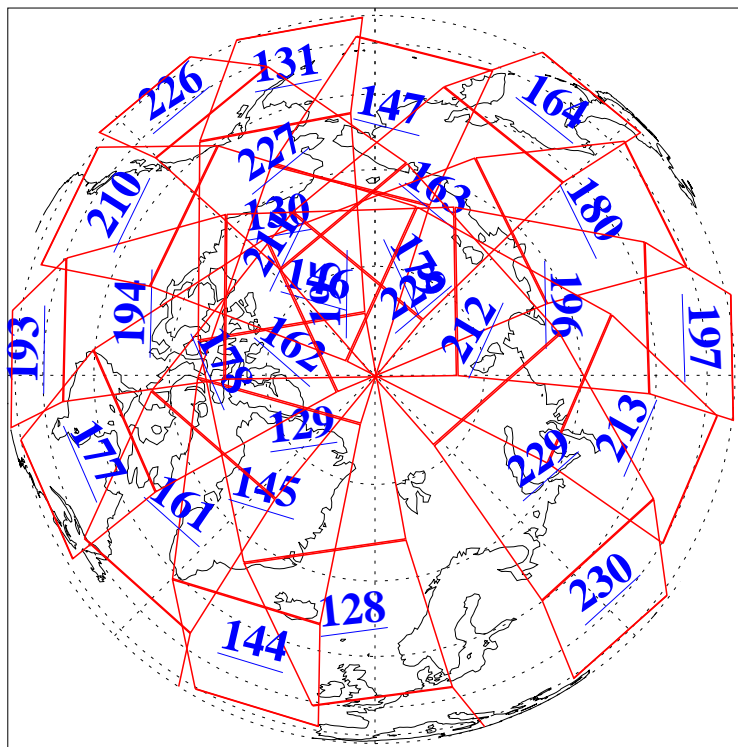

L1B Availability  
AMSU Granules: 240  
HSB Granules: 0  
AIRS Granules: 240

14 Nov 2004  
DoY 319  
Aqua Day 925  
Granules: 1 to 120

Granules: 121 to 240

Legend: AMSU Available, HSB Available, AIRS Available

L1B Availability  
AMSU Granules: 240  
HSB Granules: 0  
AIRS Granules: 240

14 Nov 2004  
DoY 319  
Aqua Day 925

Ascending Granules

Descending Granules

Legend: AMSU Available, HSB Available, AIRS Available

L1B Availability  
 AMSU Granules: 240  
 HSB Granules: 0  
 AIRS Granules: 240

14 Nov 2004  
 DoY 319  
 Aqua Day 925

Northern Hemisphere Granules

Southern Hemisphere Granules

Legend: AMSU Available, HSB Available, AIRS Available