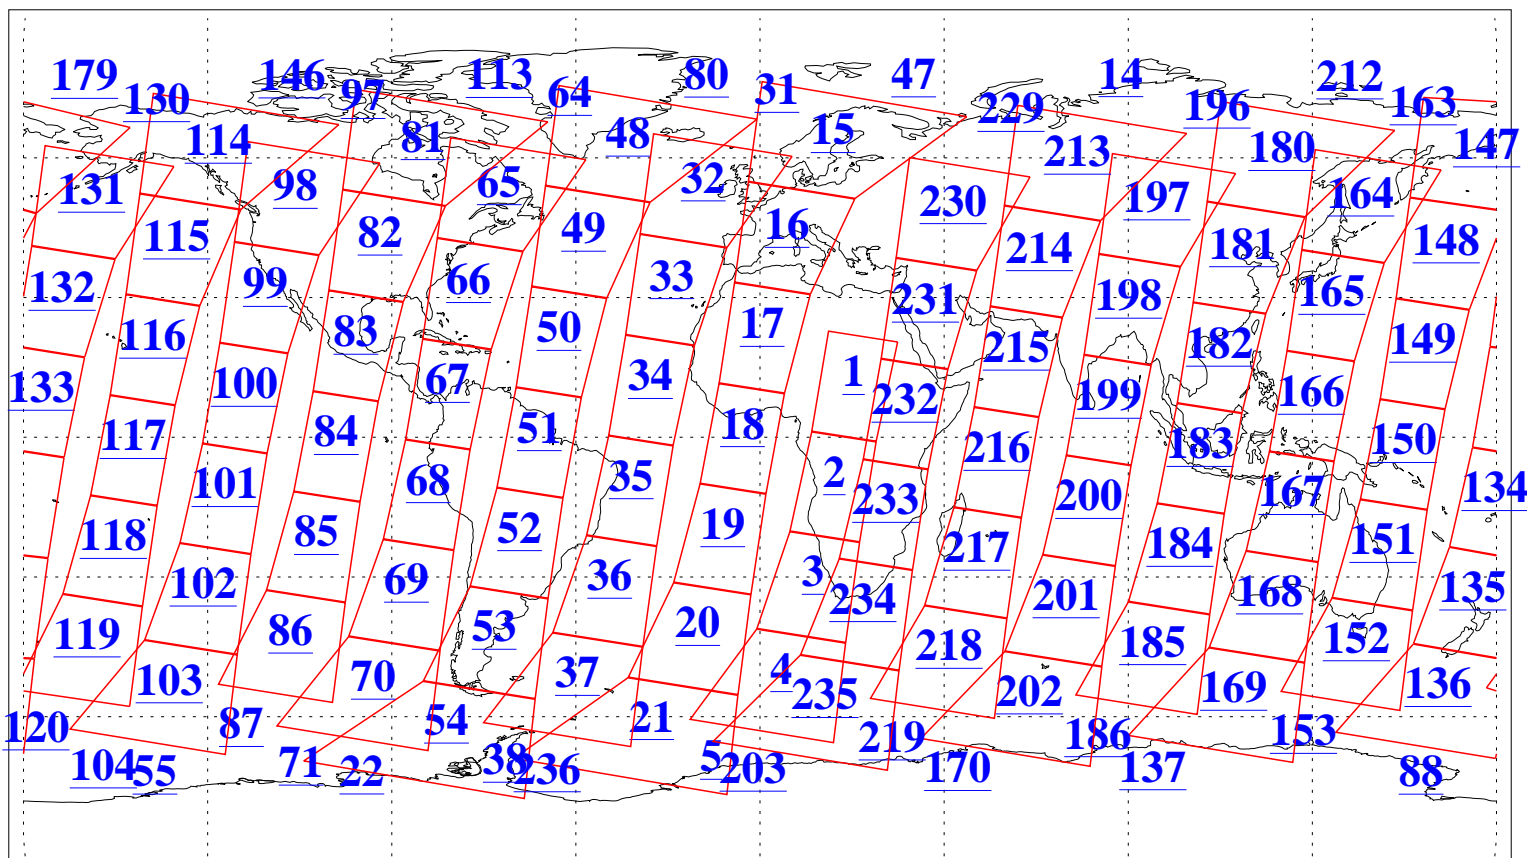

L1B Availability  
AMSU Granules: 240  
HSB Granules: 0  
AIRS Granules: 240

14 Nov 2004  
DoY 319  
Aqua Day 925  
Granules: 1 to 120

Granules: 121 to 240

Legend: AMSU Available, HSB Available, AIRS Available

L1B Availability  
AMSU Granules: 240  
HSB Granules: 0  
AIRS Granules: 240

14 Nov 2004  
DoY 319  
Aqua Day 925

Ascending Granules

Descending Granules

Legend: AMSU Available, HSB Available, AIRS Available

L1B Availability  
 AMSU Granules: 240  
 HSB Granules: 0  
 AIRS Granules: 240

14 Nov 2004  
 DoY 319  
 Aqua Day 925

Northern Hemisphere Granules

Southern Hemisphere Granules

Legend: AMSU Available, HSB Available, AIRS Available