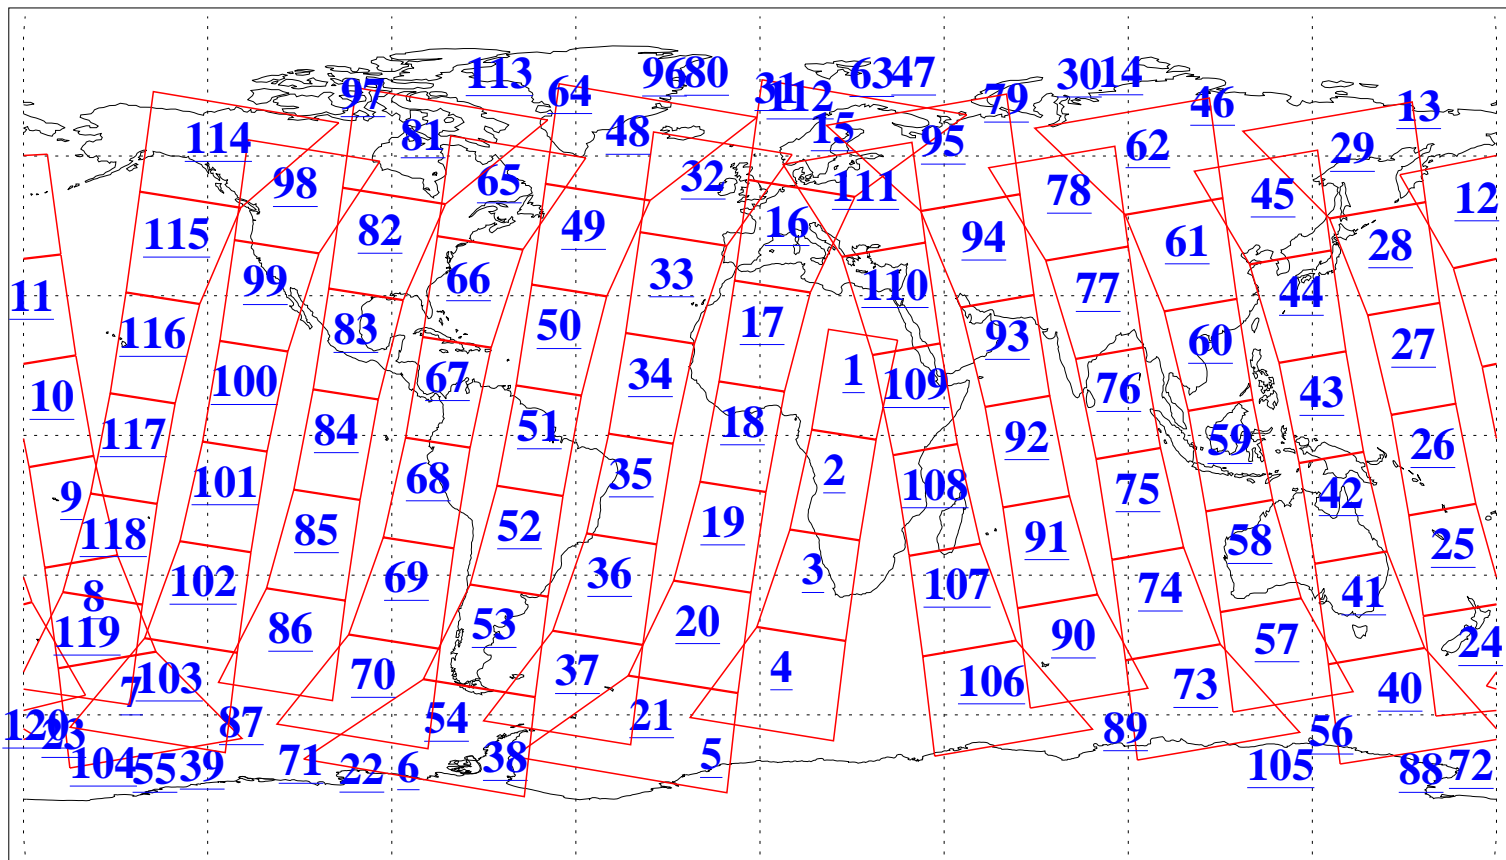

L1B Availability  
AMSU Granules: 240  
HSB Granules: 0  
AIRS Granules: 240

14 Nov 2004  
DoY 319  
Aqua Day 925  
Granules: 1 to 120

Granules: 121 to 240

Legend: AMSU Available, HSB Available, AIRS Available

L1B Availability  
AMSU Granules: 240  
HSB Granules: 0  
AIRS Granules: 240

14 Nov 2004  
DoY 319  
Aqua Day 925

Ascending Granules

Descending Granules

Legend: AMSU Available, HSB Available, AIRS Available

L1B Availability  
 AMSU Granules: 240  
 HSB Granules: 0  
 AIRS Granules: 240

14 Nov 2004  
 DoY 319  
 Aqua Day 925

Northern Hemisphere Granules

Southern Hemisphere Granules

Legend: AMSU Available, HSB Available, AIRS Available