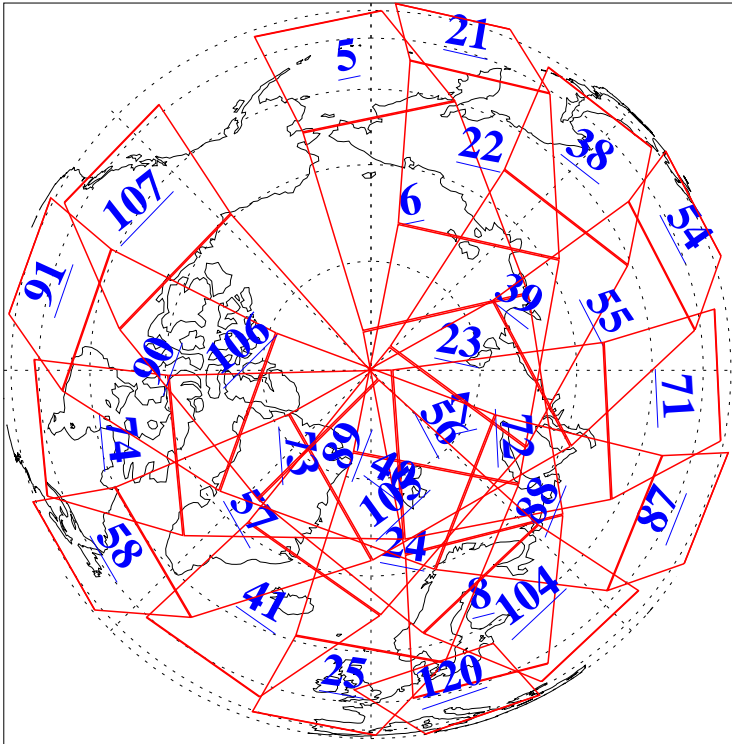

L1B Availability
AMSU Granules: 240
HSB Granules: 0
AIRS Granules: 240

13 Nov 2004
DoY 318
Aqua Day 924
Granules: 1 to 120

Granules: 121 to 240

Legend: AMSU Available, HSB Available, AIRS Available

L1B Availability
AMSU Granules: 240
HSB Granules: 0
AIRS Granules: 240

13 Nov 2004
DoY 318
Aqua Day 924

Ascending Granules

Descending Granules

Legend: AMSU Available, HSB Available, AIRS Available

L1B Availability
 AMSU Granules: 240
 HSB Granules: 0
 AIRS Granules: 240

13 Nov 2004
 DoY 318
 Aqua Day 924

Northern Hemisphere Granules

Southern Hemisphere Granules

Legend: AMSU Available, HSB Available, AIRS Available