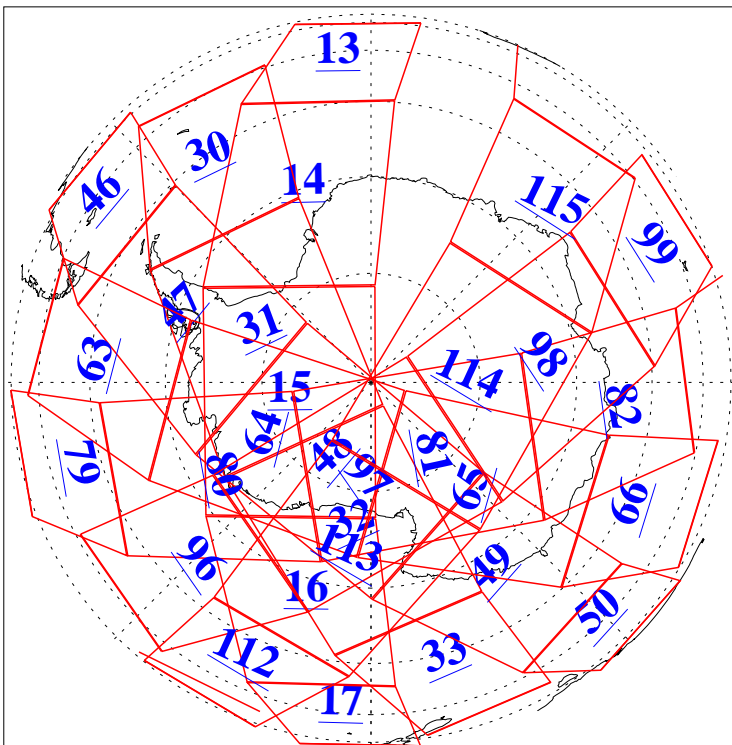

L1B Availability
AMSU Granules: 240
HSB Granules: 0
AIRS Granules: 240

13 Nov 2004
DoY 318
Aqua Day 924
Granules: 1 to 120

Granules: 121 to 240

Legend: AMSU Available, HSB Available, AIRS Available

L1B Availability
AMSU Granules: 240
HSB Granules: 0
AIRS Granules: 240

13 Nov 2004
DoY 318
Aqua Day 924

Ascending Granules

Descending Granules

Legend: AMSU Available, HSB Available, AIRS Available

L1B Availability
 AMSU Granules: 240
 HSB Granules: 0
 AIRS Granules: 240

13 Nov 2004
 DoY 318
 Aqua Day 924

Northern Hemisphere Granules

Southern Hemisphere Granules

Legend: AMSU Available, HSB Available, AIRS Available