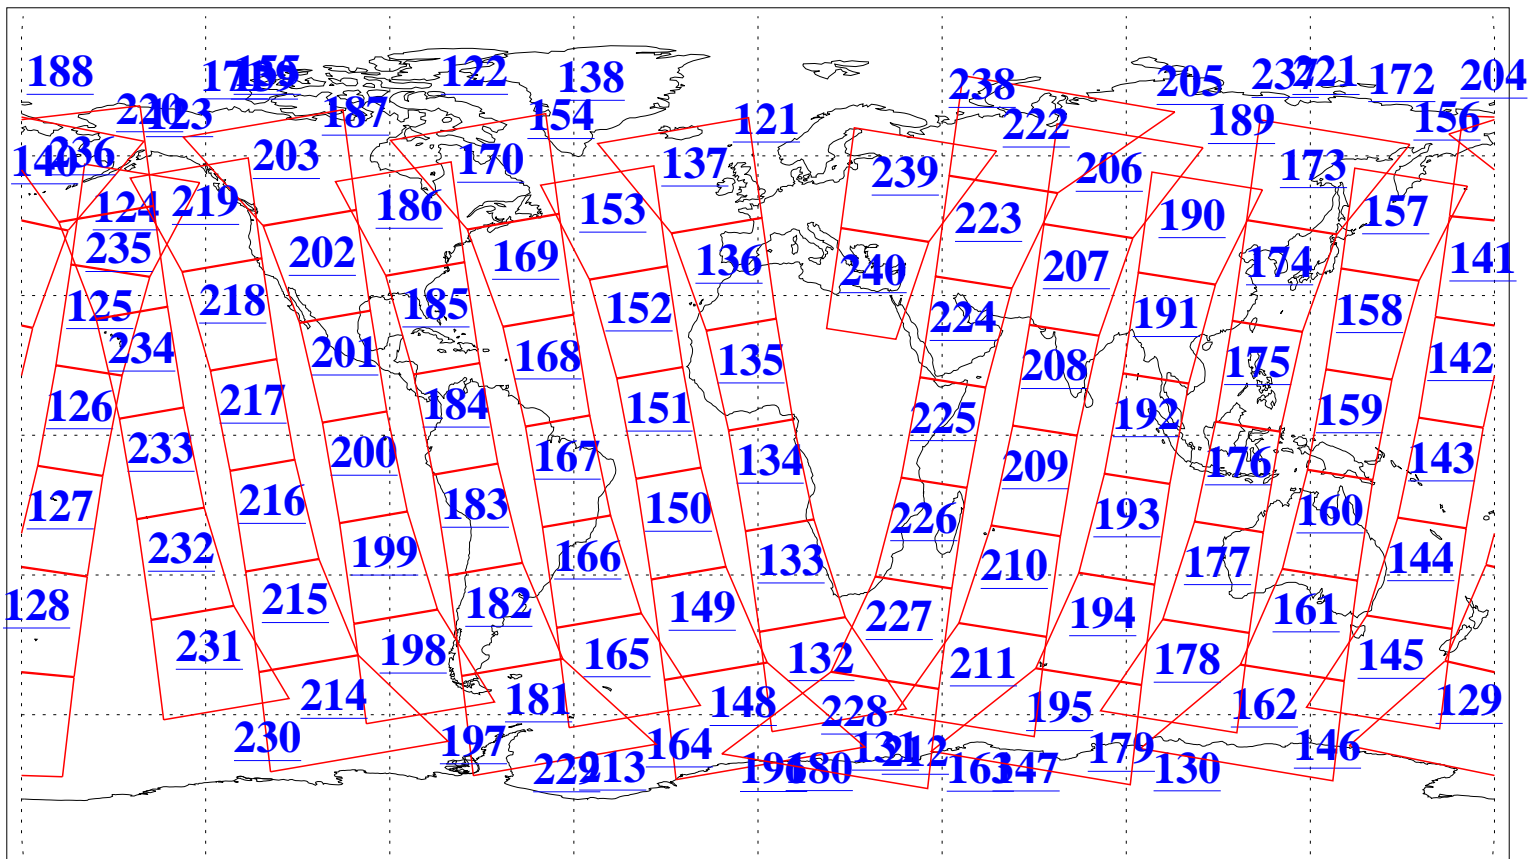

L1B Availability
AMSU Granules: 240
HSB Granules: 0
AIRS Granules: 240

13 Nov 2004
DoY 318
Aqua Day 924
Granules: 1 to 120

Granules: 121 to 240

Legend: AMSU Available, HSB Available, AIRS Available

L1B Availability
AMSU Granules: 240
HSB Granules: 0
AIRS Granules: 240

13 Nov 2004
DoY 318
Aqua Day 924

Ascending Granules

Descending Granules

Legend: AMSU Available, HSB Available, AIRS Available

L1B Availability
 AMSU Granules: 240
 HSB Granules: 0
 AIRS Granules: 240

13 Nov 2004
 DoY 318
 Aqua Day 924

Northern Hemisphere Granules

Southern Hemisphere Granules

Legend: AMSU Available, HSB Available, AIRS Available