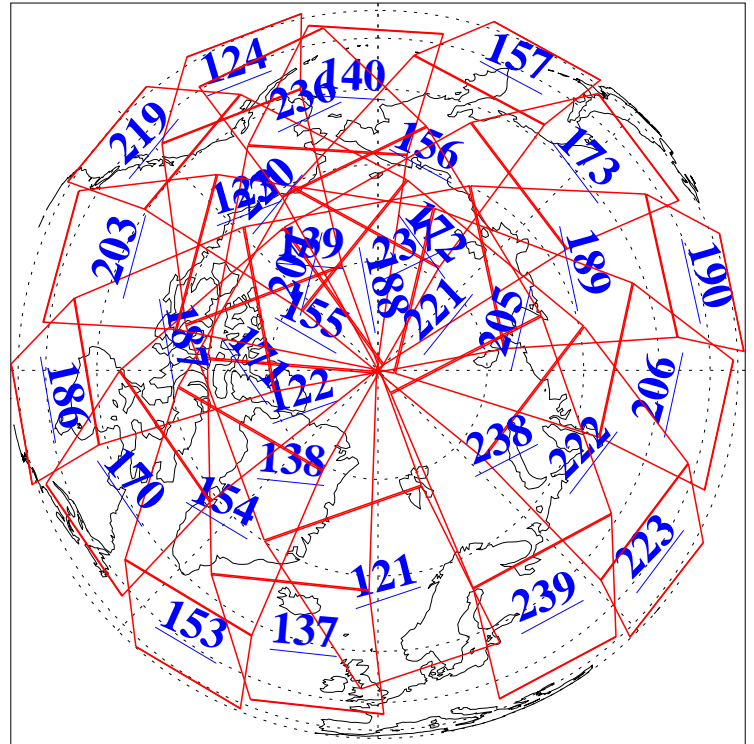

L1B Availability
AMSU Granules: 240
HSB Granules: 0
AIRS Granules: 240

13 Nov 2004
DoY 318
Aqua Day 924
Granules: 1 to 120

Granules: 121 to 240

Legend: AMSU Available, HSB Available, AIRS Available

L1B Availability
AMSU Granules: 240
HSB Granules: 0
AIRS Granules: 240

13 Nov 2004
DoY 318
Aqua Day 924

Ascending Granules

Descending Granules

Legend: AMSU Available, HSB Available, AIRS Available

L1B Availability
 AMSU Granules: 240
 HSB Granules: 0
 AIRS Granules: 240

13 Nov 2004
 DoY 318
 Aqua Day 924

Northern Hemisphere Granules

Southern Hemisphere Granules

Legend: AMSU Available, HSB Available, AIRS Available