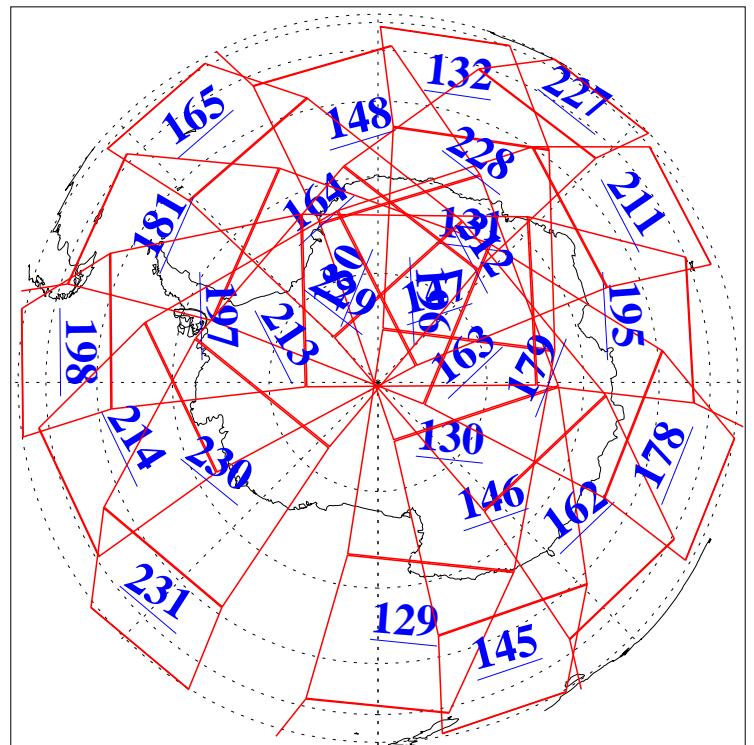

L1B Availability
AMSU Granules: 240
HSB Granules: 0
AIRS Granules: 240

13 Nov 2004
DoY 318
Aqua Day 924
Granules: 1 to 120

Granules: 121 to 240

Legend: AMSU Available, HSB Available, AIRS Available

L1B Availability
AMSU Granules: 240
HSB Granules: 0
AIRS Granules: 240

13 Nov 2004
DoY 318
Aqua Day 924

Ascending Granules

Descending Granules

Legend: AMSU Available, HSB Available, AIRS Available

L1B Availability
 AMSU Granules: 240
 HSB Granules: 0
 AIRS Granules: 240

13 Nov 2004
 DoY 318
 Aqua Day 924

Northern Hemisphere Granules

Southern Hemisphere Granules

Legend: AMSU Available, HSB Available, AIRS Available