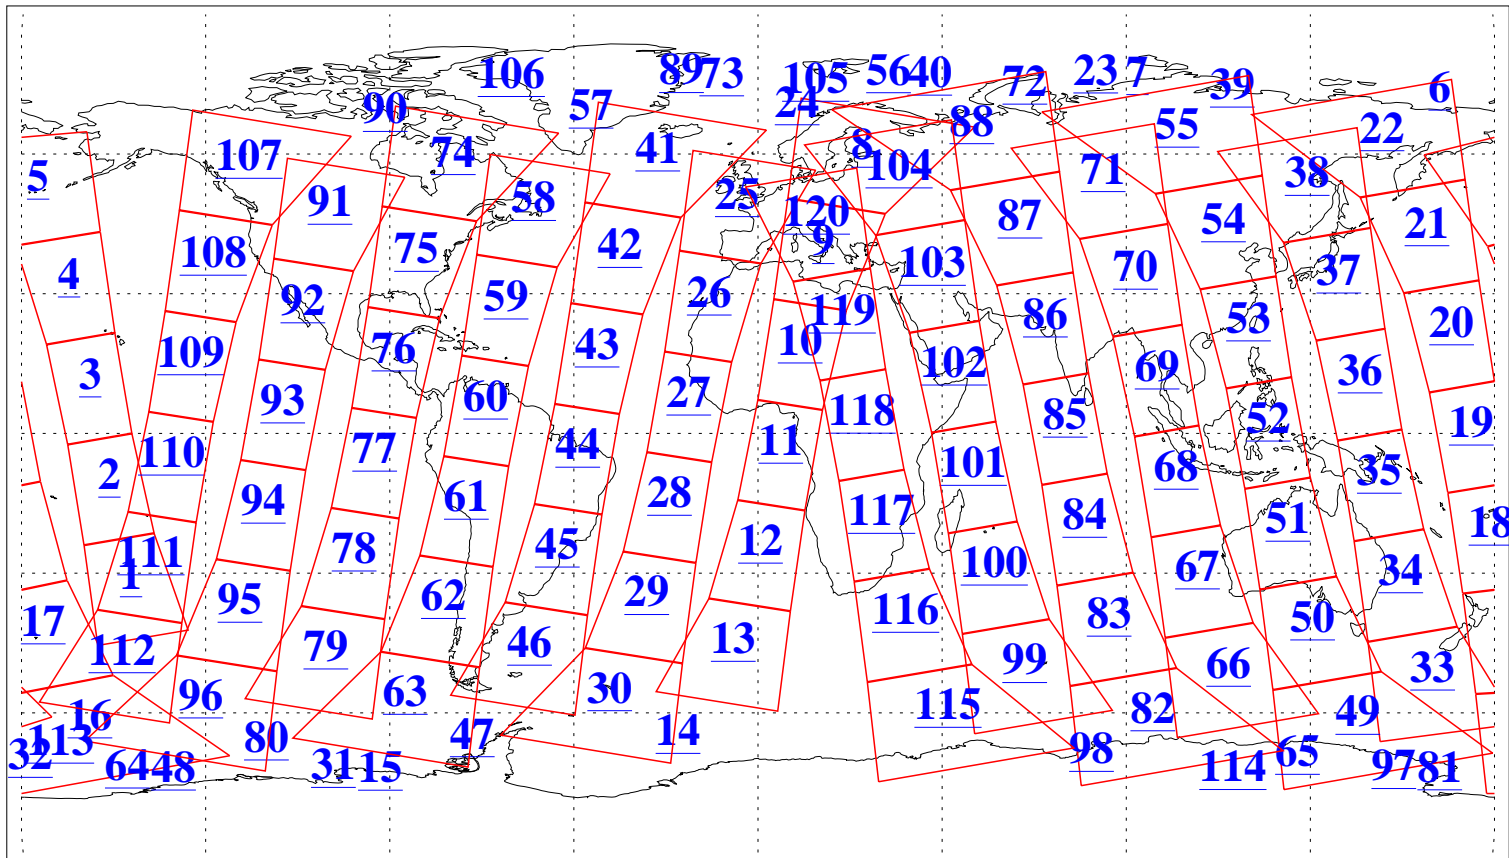

L1B Availability
AMSU Granules: 240
HSB Granules: 0
AIRS Granules: 240

13 Nov 2004
DoY 318
Aqua Day 924
Granules: 1 to 120

Granules: 121 to 240

Legend: AMSU Available, HSB Available, AIRS Available

L1B Availability
AMSU Granules: 240
HSB Granules: 0
AIRS Granules: 240

13 Nov 2004
DoY 318
Aqua Day 924

Ascending Granules

Descending Granules

Legend: AMSU Available, HSB Available, AIRS Available

L1B Availability
 AMSU Granules: 240
 HSB Granules: 0
 AIRS Granules: 240

13 Nov 2004
 DoY 318
 Aqua Day 924

Northern Hemisphere Granules

Southern Hemisphere Granules

Legend: AMSU Available, HSB Available, AIRS Available