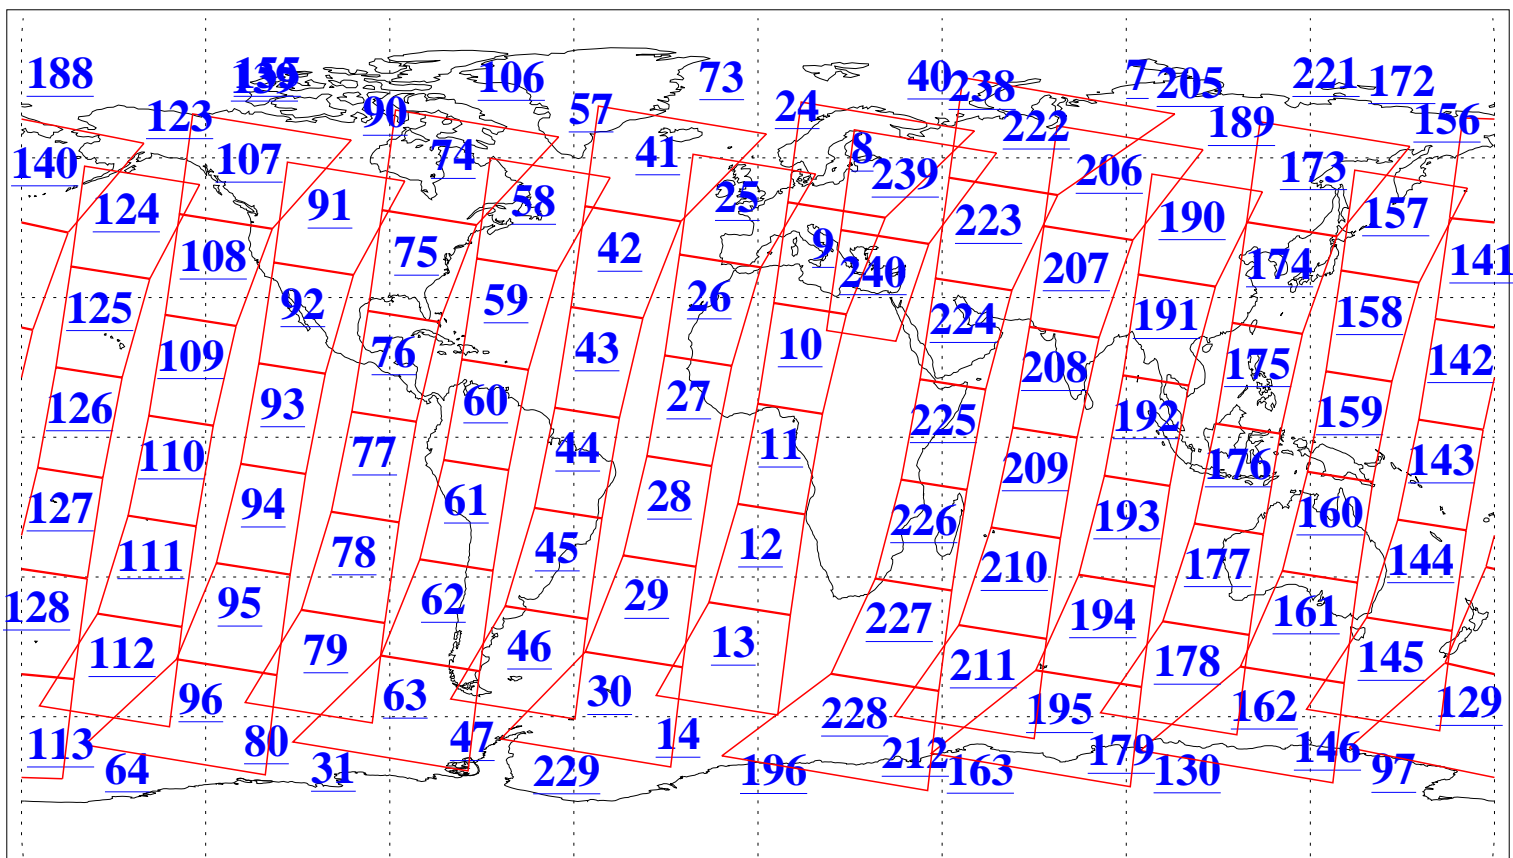

L1B Availability
AMSU Granules: 240
HSB Granules: 0
AIRS Granules: 240

13 Nov 2004
DoY 318
Aqua Day 924
Granules: 1 to 120

Granules: 121 to 240

Legend: AMSU Available, HSB Available, AIRS Available

L1B Availability
AMSU Granules: 240
HSB Granules: 0
AIRS Granules: 240

13 Nov 2004
DoY 318
Aqua Day 924

Ascending Granules

Descending Granules

Legend: AMSU Available, HSB Available, AIRS Available

L1B Availability
 AMSU Granules: 240
 HSB Granules: 0
 AIRS Granules: 240

13 Nov 2004
 DoY 318
 Aqua Day 924

Northern Hemisphere Granules

Southern Hemisphere Granules

Legend: AMSU Available, HSB Available, AIRS Available