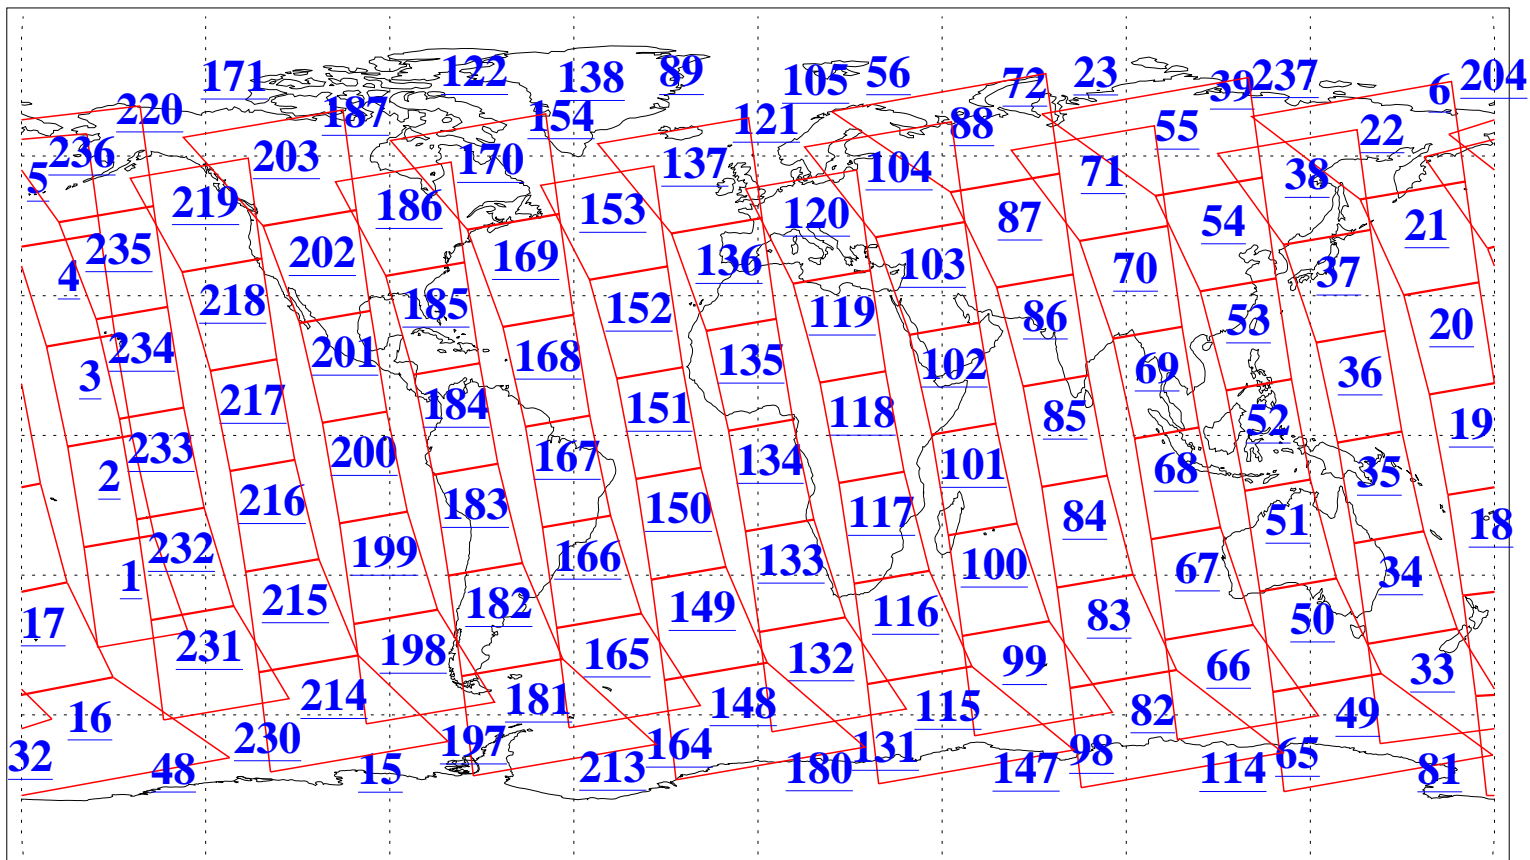

L1B Availability
AMSU Granules: 240
HSB Granules: 0
AIRS Granules: 240

13 Nov 2004
DoY 318
Aqua Day 924
Granules: 1 to 120

Granules: 121 to 240

Legend: AMSU Available, HSB Available, AIRS Available

L1B Availability
AMSU Granules: 240
HSB Granules: 0
AIRS Granules: 240

13 Nov 2004
DoY 318
Aqua Day 924

Ascending Granules

Descending Granules

Legend: AMSU Available, HSB Available, AIRS Available

L1B Availability
 AMSU Granules: 240
 HSB Granules: 0
 AIRS Granules: 240

13 Nov 2004
 DoY 318
 Aqua Day 924

Northern Hemisphere Granules

Southern Hemisphere Granules

Legend: AMSU Available, HSB Available, AIRS Available