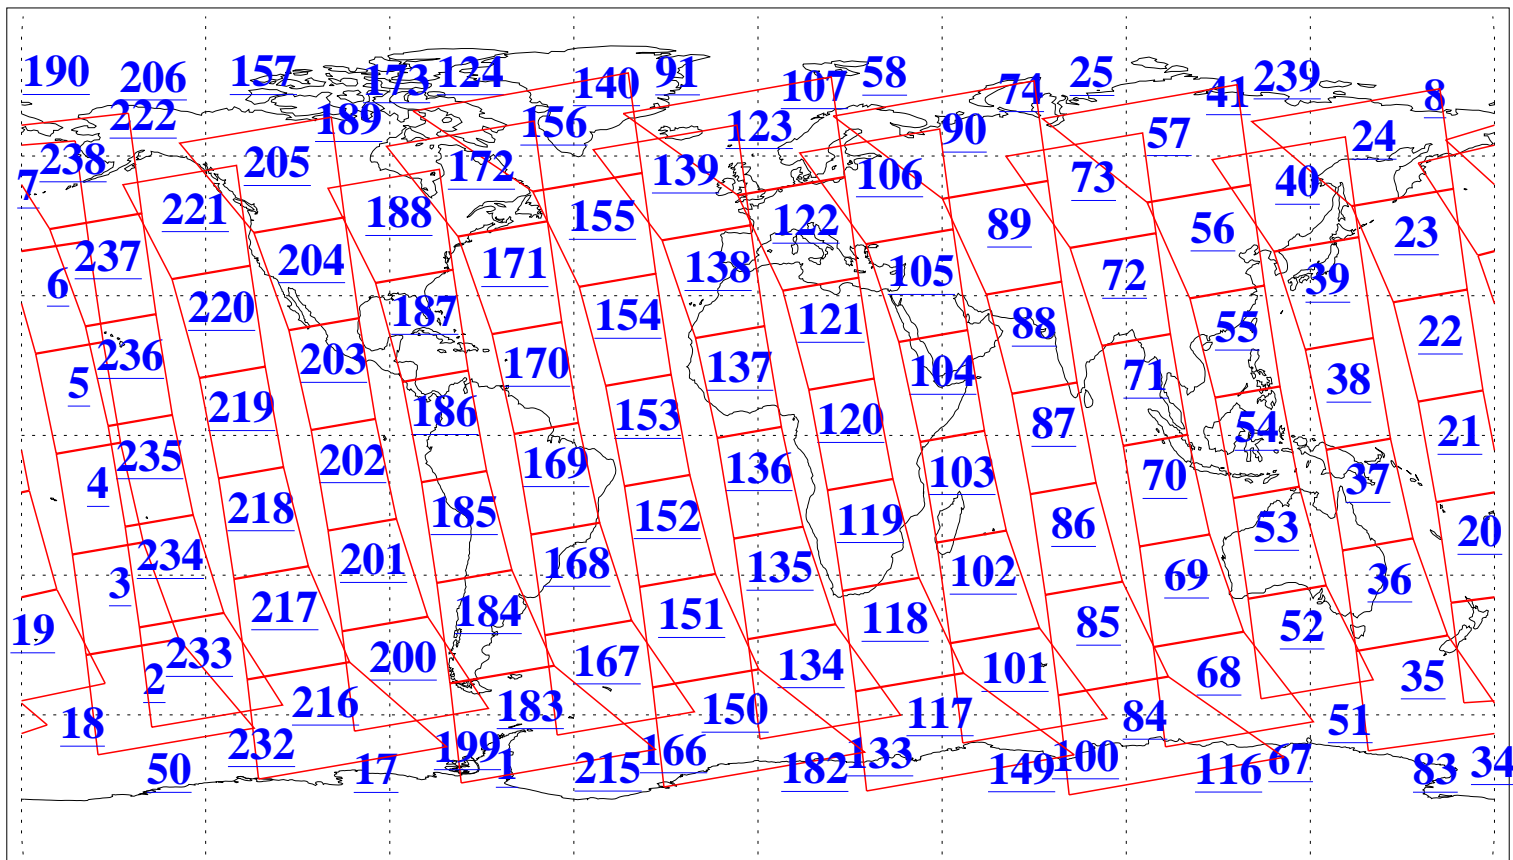

L1B Availability
AMSU Granules: 240
HSB Granules: 0
AIRS Granules: 240

11 Nov 2004
DoY 316
Aqua Day 922
Granules: 1 to 120

Granules: 121 to 240

Legend: AMSU Available, HSB Available, AIRS Available

L1B Availability
AMSU Granules: 240
HSB Granules: 0
AIRS Granules: 240

11 Nov 2004
DoY 316
Aqua Day 922

Ascending Granules

Descending Granules

Legend: AMSU Available, HSB Available, AIRS Available

L1B Availability
 AMSU Granules: 240
 HSB Granules: 0
 AIRS Granules: 240

11 Nov 2004
 DoY 316
 Aqua Day 922

Northern Hemisphere Granules

Southern Hemisphere Granules

Legend: AMSU Available, HSB Available, AIRS Available