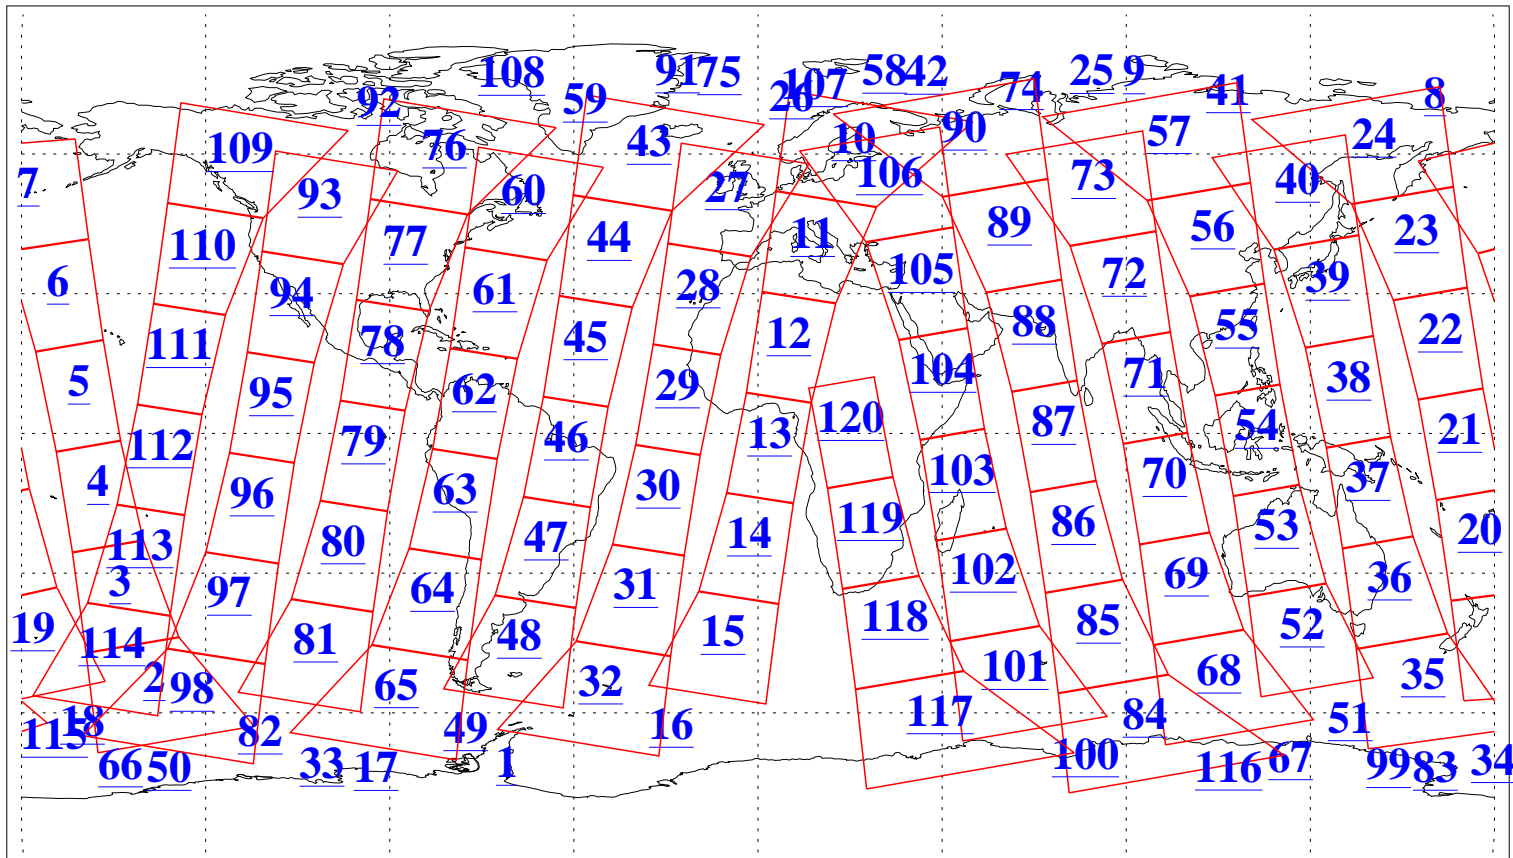

L1B Availability
AMSU Granules: 240
HSB Granules: 0
AIRS Granules: 240

11 Nov 2004
DoY 316
Aqua Day 922
Granules: 1 to 120

Granules: 121 to 240

Legend: AMSU Available, HSB Available, AIRS Available

L1B Availability
AMSU Granules: 240
HSB Granules: 0
AIRS Granules: 240

11 Nov 2004
DoY 316
Aqua Day 922

Ascending Granules

Descending Granules

Legend: AMSU Available, HSB Available, AIRS Available

L1B Availability
 AMSU Granules: 240
 HSB Granules: 0
 AIRS Granules: 240

11 Nov 2004
 DoY 316
 Aqua Day 922

Northern Hemisphere Granules

Southern Hemisphere Granules

Legend: AMSU Available, HSB Available, AIRS Available