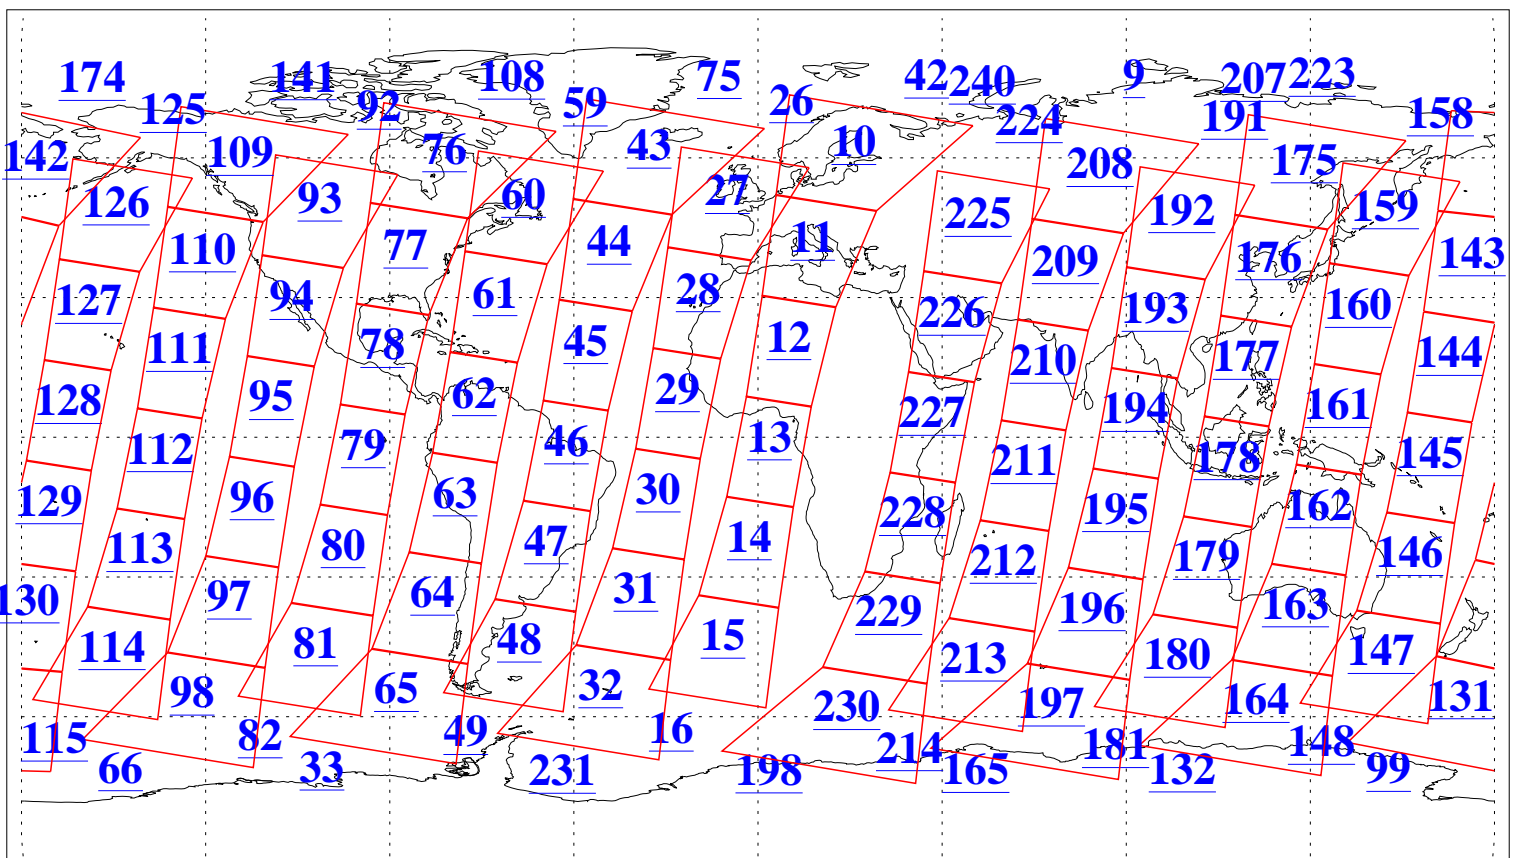

L1B Availability
AMSU Granules: 240
HSB Granules: 0
AIRS Granules: 240

11 Nov 2004
DoY 316
Aqua Day 922
Granules: 1 to 120

Granules: 121 to 240

Legend: AMSU Available, HSB Available, AIRS Available

L1B Availability
AMSU Granules: 240
HSB Granules: 0
AIRS Granules: 240

11 Nov 2004
DoY 316
Aqua Day 922

Ascending Granules

Descending Granules

Legend: AMSU Available, HSB Available, AIRS Available

L1B Availability
 AMSU Granules: 240
 HSB Granules: 0
 AIRS Granules: 240

11 Nov 2004
 DoY 316
 Aqua Day 922

Northern Hemisphere Granules

Southern Hemisphere Granules

Legend: AMSU Available, HSB Available, AIRS Available