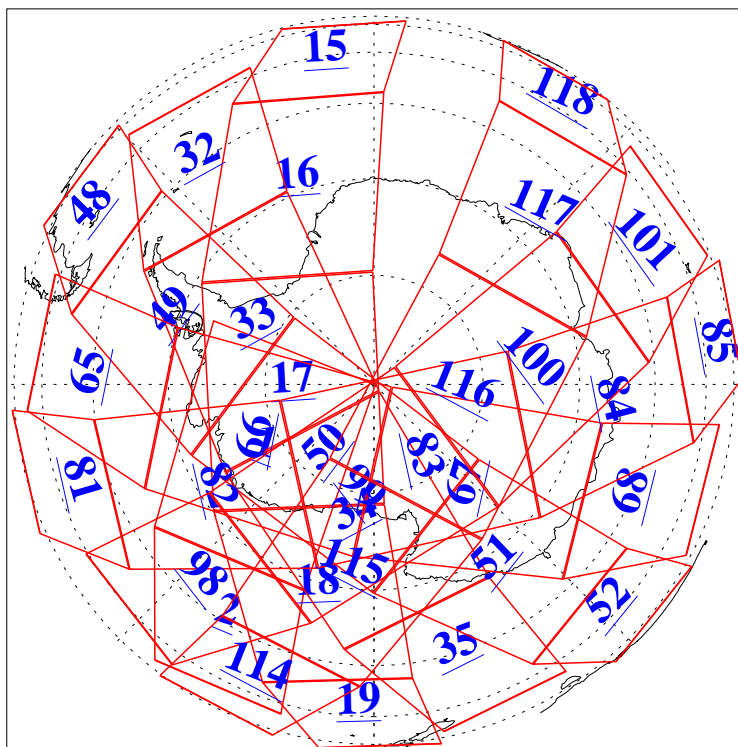

L1B Availability
AMSU Granules: 240
HSB Granules: 0
AIRS Granules: 240

11 Nov 2004
DoY 316
Aqua Day 922
Granules: 1 to 120

Granules: 121 to 240

Legend: AMSU Available, HSB Available, AIRS Available

L1B Availability
AMSU Granules: 240
HSB Granules: 0
AIRS Granules: 240

11 Nov 2004
DoY 316
Aqua Day 922

Ascending Granules

Descending Granules

Legend: AMSU Available, HSB Available, AIRS Available

L1B Availability
 AMSU Granules: 240
 HSB Granules: 0
 AIRS Granules: 240

11 Nov 2004
 DoY 316
 Aqua Day 922

Northern Hemisphere Granules

Southern Hemisphere Granules

Legend: AMSU Available, HSB Available, AIRS Available