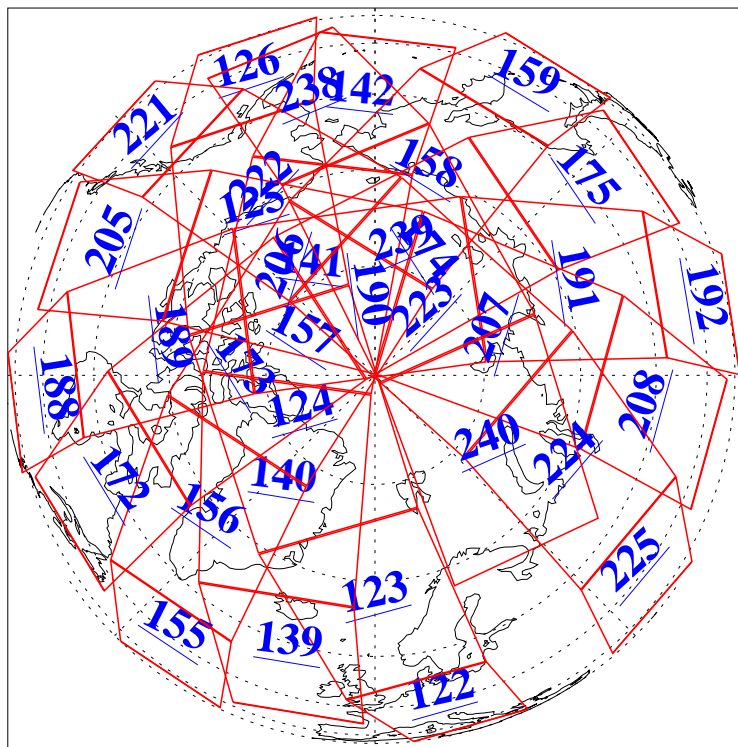

L1B Availability
AMSU Granules: 240
HSB Granules: 0
AIRS Granules: 240

11 Nov 2004
DoY 316
Aqua Day 922
Granules: 1 to 120

Granules: 121 to 240

Legend: AMSU Available, HSB Available, AIRS Available

L1B Availability
AMSU Granules: 240
HSB Granules: 0
AIRS Granules: 240

11 Nov 2004
DoY 316
Aqua Day 922

Ascending Granules

Descending Granules

Legend: AMSU Available, HSB Available, AIRS Available

L1B Availability
 AMSU Granules: 240
 HSB Granules: 0
 AIRS Granules: 240

11 Nov 2004
 DoY 316
 Aqua Day 922

Northern Hemisphere Granules

Southern Hemisphere Granules

Legend: AMSU Available, HSB Available, AIRS Available