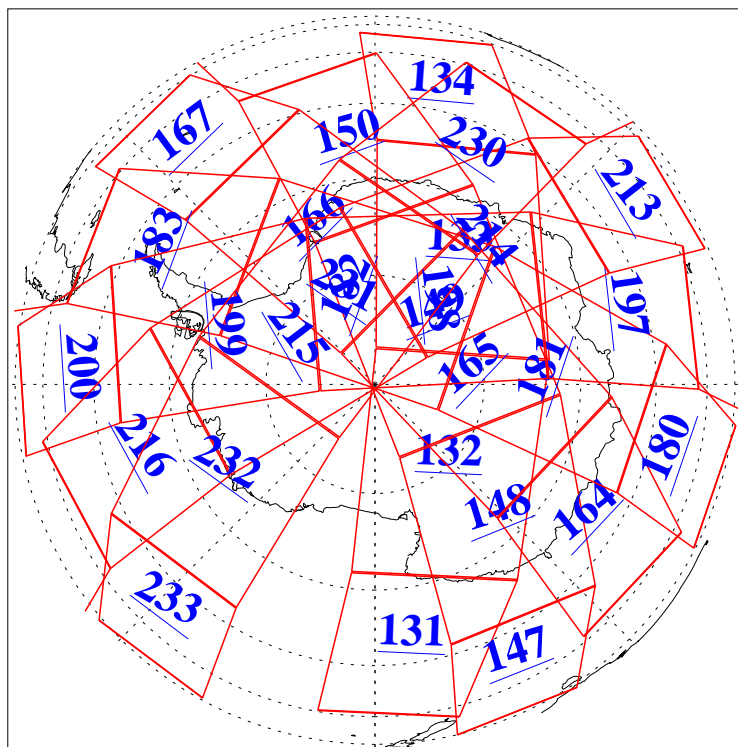

L1B Availability
AMSU Granules: 240
HSB Granules: 0
AIRS Granules: 240

11 Nov 2004
DoY 316
Aqua Day 922
Granules: 1 to 120

Granules: 121 to 240

Legend: AMSU Available, HSB Available, AIRS Available

L1B Availability
AMSU Granules: 240
HSB Granules: 0
AIRS Granules: 240

11 Nov 2004
DoY 316
Aqua Day 922

Ascending Granules

Descending Granules

Legend: AMSU Available, HSB Available, AIRS Available

L1B Availability
 AMSU Granules: 240
 HSB Granules: 0
 AIRS Granules: 240

11 Nov 2004
 DoY 316
 Aqua Day 922

Northern Hemisphere Granules

Southern Hemisphere Granules

Legend: AMSU Available, HSB Available, AIRS Available