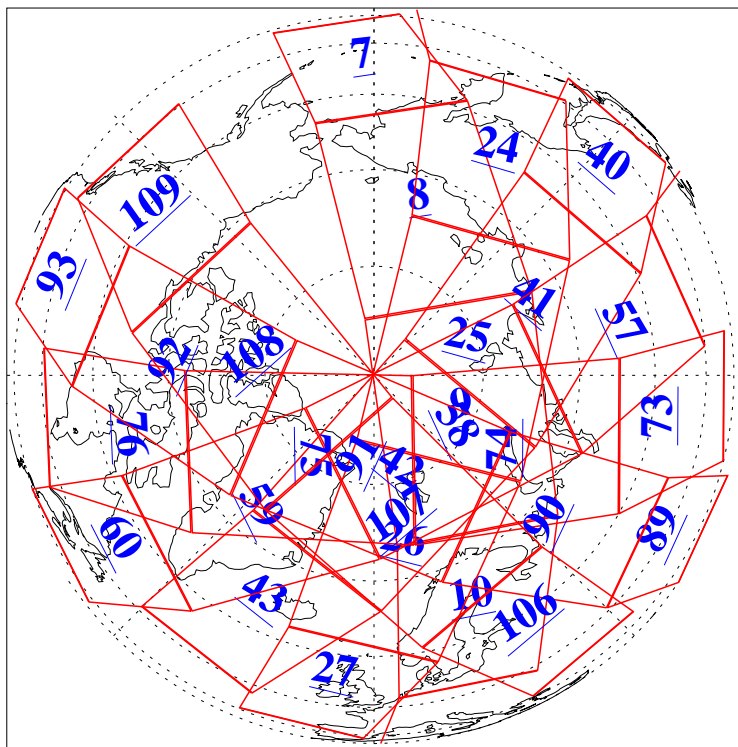

L1B Availability
AMSU Granules: 240
HSB Granules: 0
AIRS Granules: 240

11 Nov 2004
DoY 316
Aqua Day 922
Granules: 1 to 120

Granules: 121 to 240

Legend: AMSU Available, HSB Available, AIRS Available

L1B Availability
AMSU Granules: 240
HSB Granules: 0
AIRS Granules: 240

11 Nov 2004
DoY 316
Aqua Day 922

Ascending Granules

Descending Granules

Legend: AMSU Available, HSB Available, AIRS Available

L1B Availability
 AMSU Granules: 240
 HSB Granules: 0
 AIRS Granules: 240

11 Nov 2004
 DoY 316
 Aqua Day 922

Northern Hemisphere Granules

Southern Hemisphere Granules

Legend: AMSU Available, HSB Available, AIRS Available