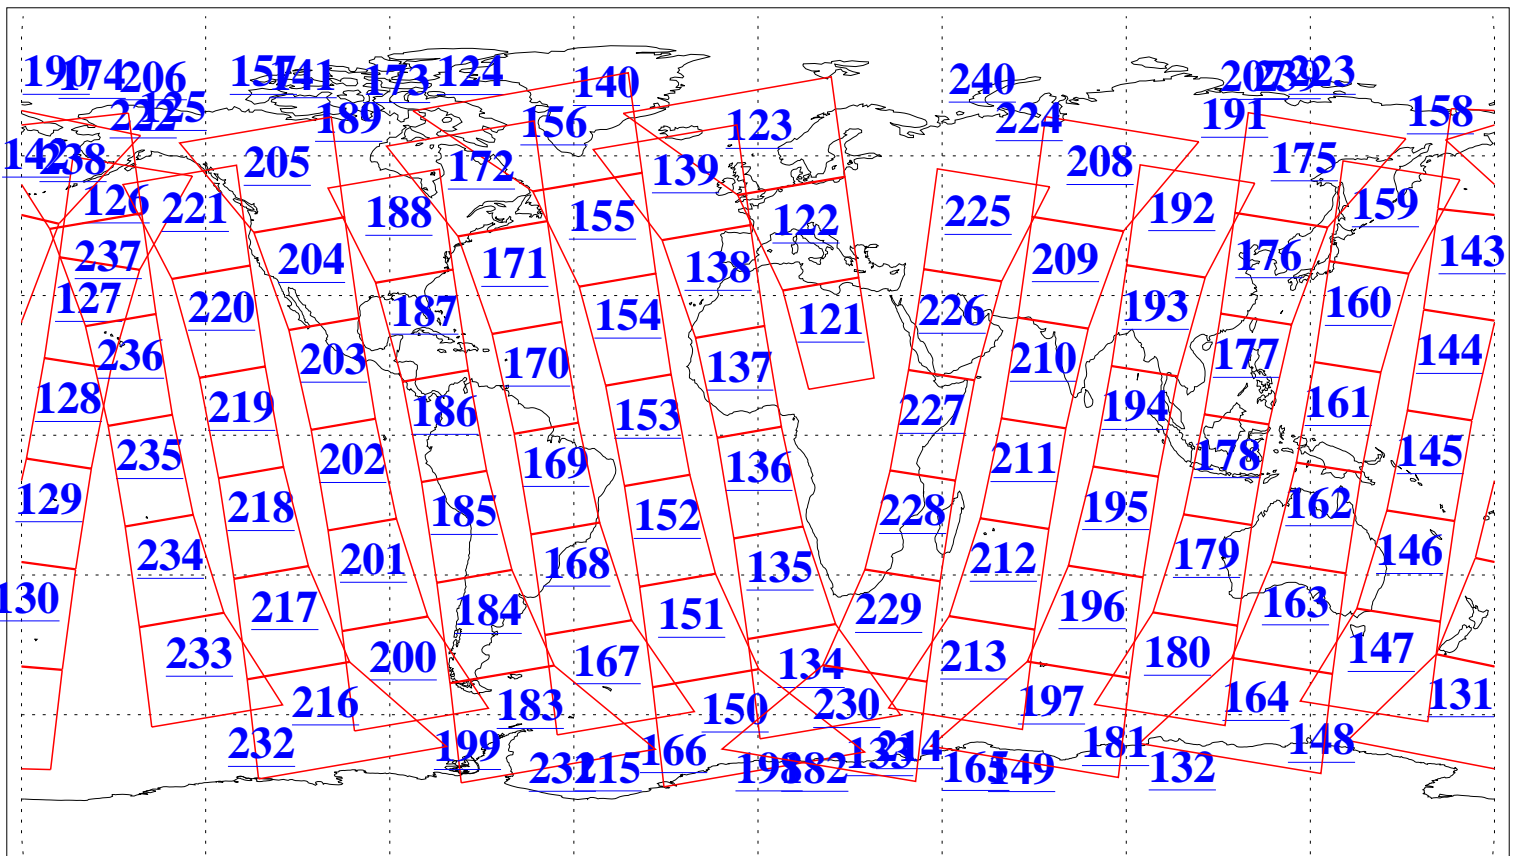

L1B Availability
AMSU Granules: 240
HSB Granules: 0
AIRS Granules: 240

11 Nov 2004
DoY 316
Aqua Day 922
Granules: 1 to 120

Granules: 121 to 240

Legend: AMSU Available, HSB Available, AIRS Available

L1B Availability
AMSU Granules: 240
HSB Granules: 0
AIRS Granules: 240

11 Nov 2004
DoY 316
Aqua Day 922

Ascending Granules

Descending Granules

Legend: AMSU Available, HSB Available, AIRS Available

L1B Availability
 AMSU Granules: 240
 HSB Granules: 0
 AIRS Granules: 240

11 Nov 2004
 DoY 316
 Aqua Day 922

Northern Hemisphere Granules

Southern Hemisphere Granules

Legend: AMSU Available, HSB Available, AIRS Available