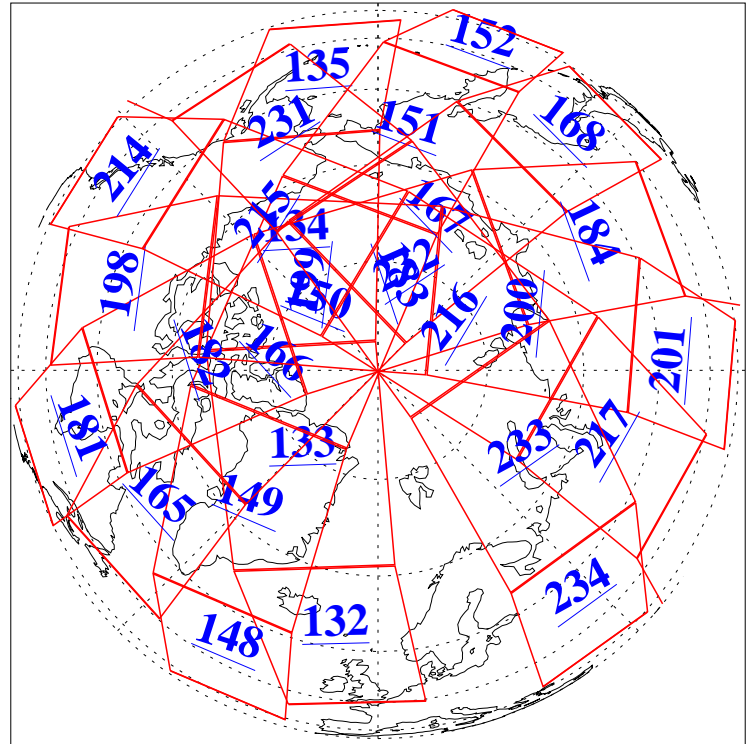

L1B Availability
AMSU Granules: 240
HSB Granules: 0
AIRS Granules: 240

10 Nov 2004
DoY 315
Aqua Day 921
Granules: 1 to 120

Granules: 121 to 240

Legend: AMSU Available, HSB Available, AIRS Available

L1B Availability
AMSU Granules: 240
HSB Granules: 0
AIRS Granules: 240

10 Nov 2004
DoY 315
Aqua Day 921

Ascending Granules

Descending Granules

Legend: AMSU Available, HSB Available, AIRS Available

L1B Availability
 AMSU Granules: 240
 HSB Granules: 0
 AIRS Granules: 240

10 Nov 2004
 DoY 315
 Aqua Day 921

Northern Hemisphere Granules

Southern Hemisphere Granules

Legend: AMSU Available, ~~HSB Available~~, AIRS Available