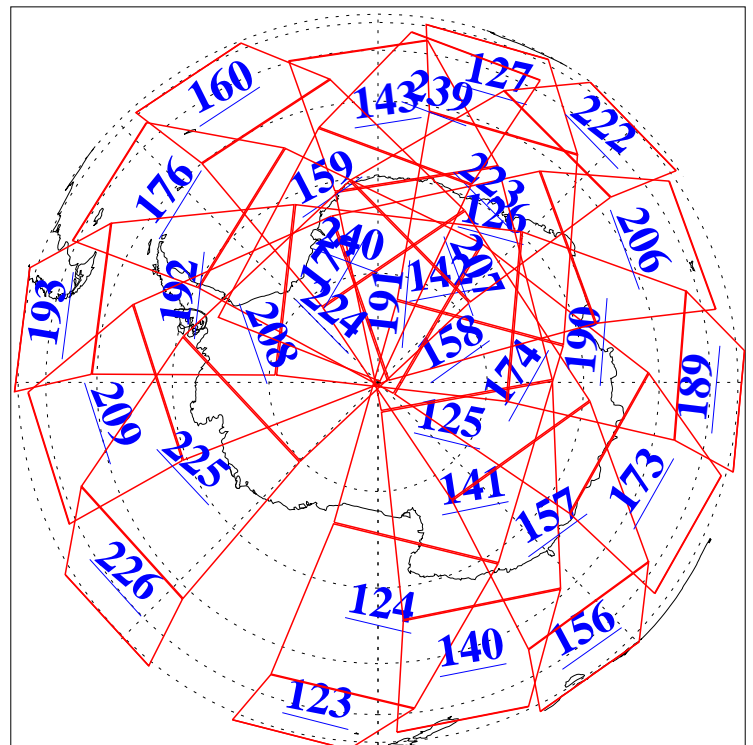

L1B Availability
AMSU Granules: 240
HSB Granules: 0
AIRS Granules: 240

10 Nov 2004
DoY 315
Aqua Day 921
Granules: 1 to 120

Granules: 121 to 240

Legend: AMSU Available, HSB Available, AIRS Available

L1B Availability
AMSU Granules: 240
HSB Granules: 0
AIRS Granules: 240

10 Nov 2004
DoY 315
Aqua Day 921

Ascending Granules

Descending Granules

Legend: AMSU Available, HSB Available, AIRS Available

L1B Availability
 AMSU Granules: 240
 HSB Granules: 0
 AIRS Granules: 240

10 Nov 2004
 DoY 315
 Aqua Day 921

Northern Hemisphere Granules

Southern Hemisphere Granules

Legend: AMSU Available, ~~HSB Available~~, AIRS Available