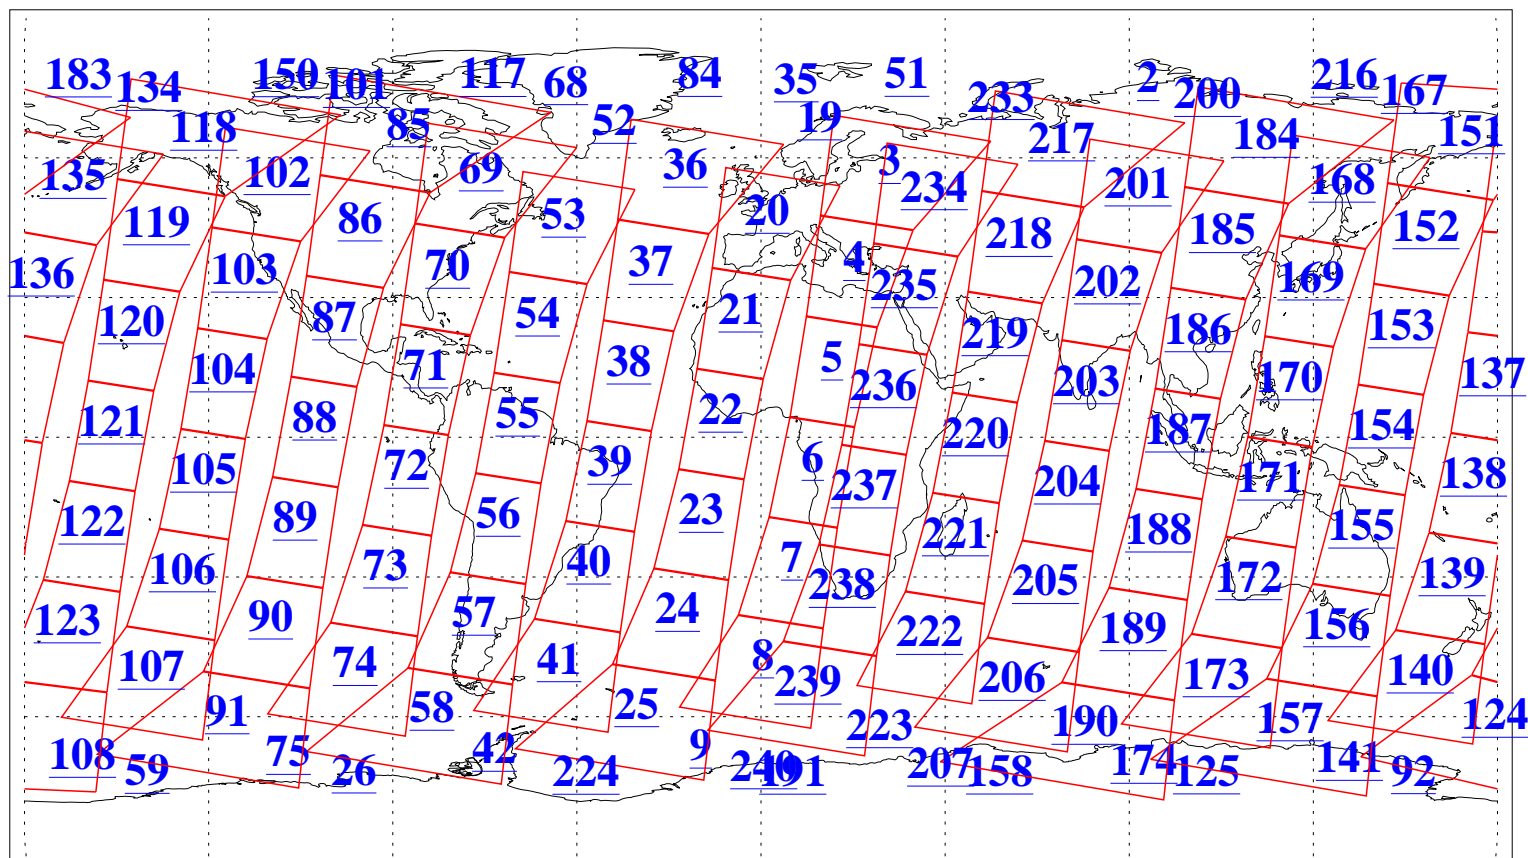

L1B Availability
AMSU Granules: 240
HSB Granules: 0
AIRS Granules: 240

10 Nov 2004
DoY 315
Aqua Day 921
Granules: 1 to 120

Granules: 121 to 240

Legend: AMSU Available, HSB Available, AIRS Available

L1B Availability
AMSU Granules: 240
HSB Granules: 0
AIRS Granules: 240

10 Nov 2004
DoY 315
Aqua Day 921

Ascending Granules

Descending Granules

Legend: AMSU Available, HSB Available, AIRS Available

L1B Availability
 AMSU Granules: 240
 HSB Granules: 0
 AIRS Granules: 240

10 Nov 2004
 DoY 315
 Aqua Day 921

Northern Hemisphere Granules

Southern Hemisphere Granules

Legend: AMSU Available, ~~HSB Available~~, AIRS Available