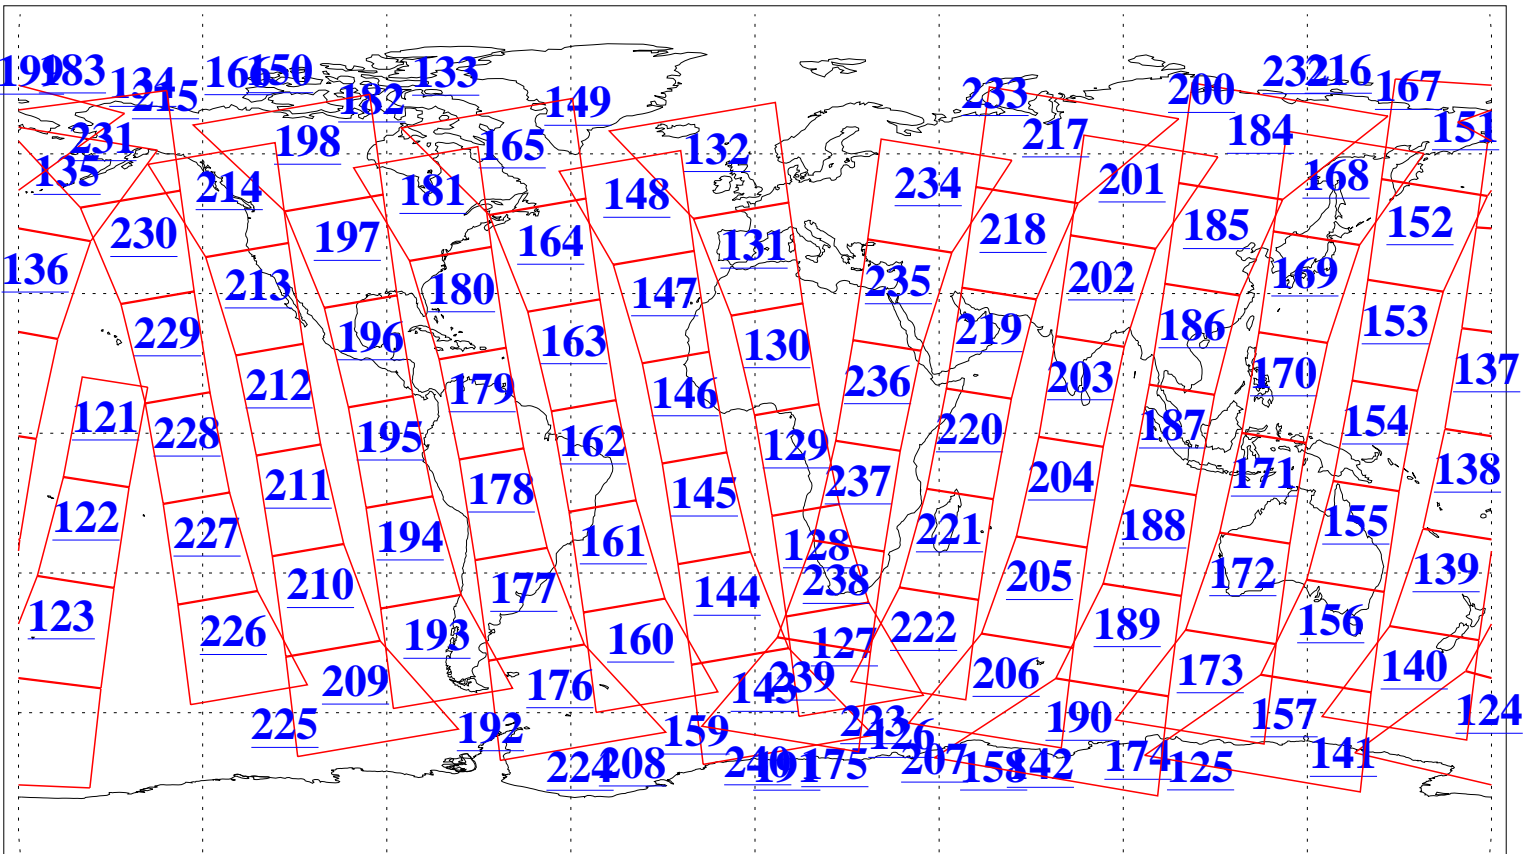

L1B Availability
AMSU Granules: 240
HSB Granules: 0
AIRS Granules: 240

10 Nov 2004
DoY 315
Aqua Day 921
Granules: 1 to 120

Granules: 121 to 240

Legend: AMSU Available, HSB Available, AIRS Available

L1B Availability
AMSU Granules: 240
HSB Granules: 0
AIRS Granules: 240

10 Nov 2004
DoY 315
Aqua Day 921

Ascending Granules

Descending Granules

Legend: AMSU Available, HSB Available, AIRS Available

L1B Availability
 AMSU Granules: 240
 HSB Granules: 0
 AIRS Granules: 240

10 Nov 2004
 DoY 315
 Aqua Day 921