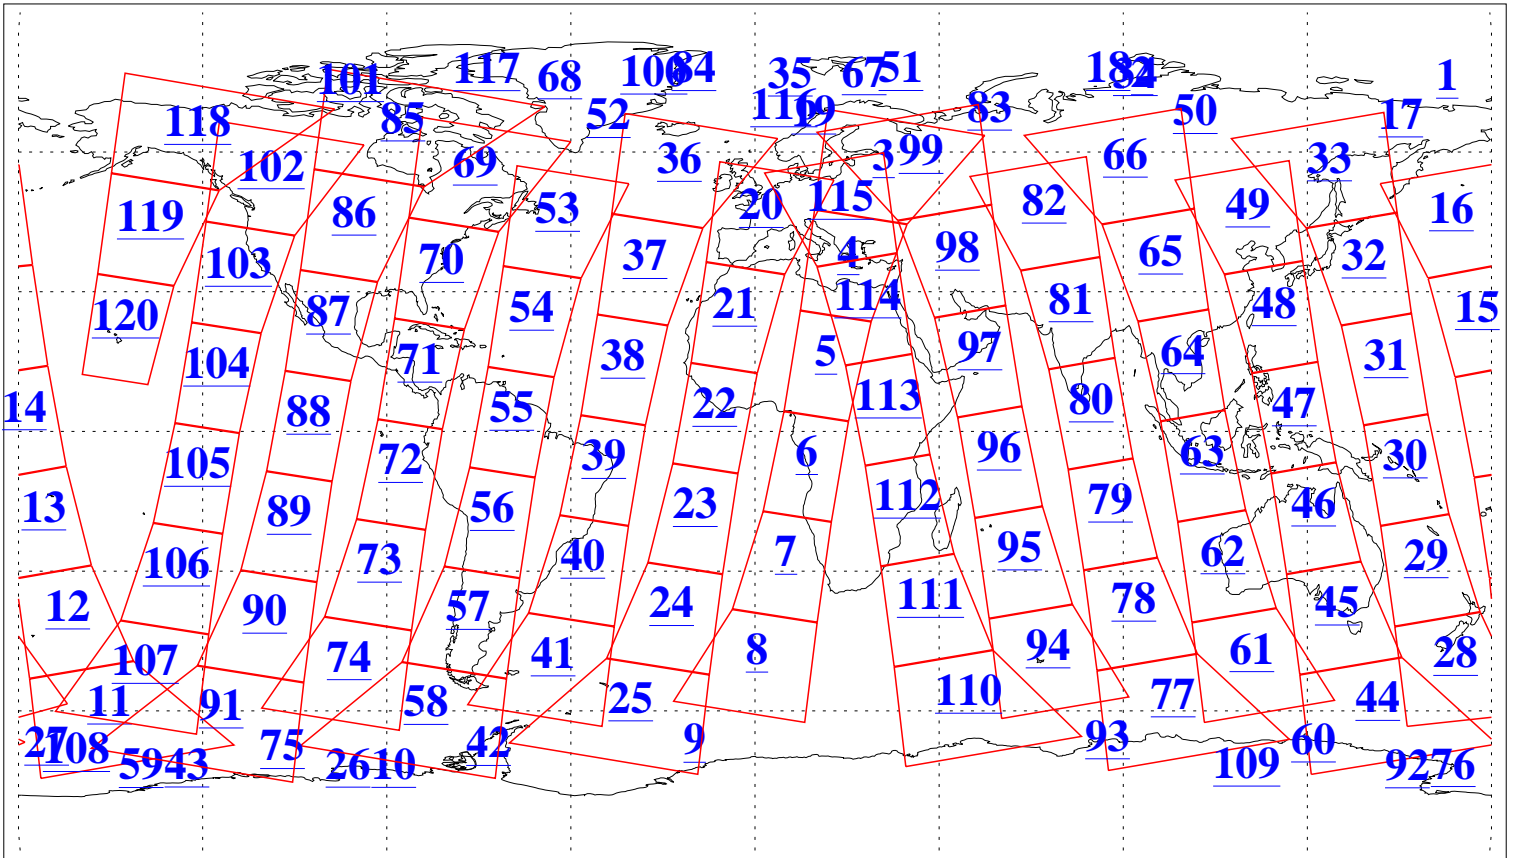

L1B Availability
AMSU Granules: 240
HSB Granules: 0
AIRS Granules: 240

10 Nov 2004
DoY 315
Aqua Day 921
Granules: 1 to 120

Granules: 121 to 240

Legend: AMSU Available, HSB Available, AIRS Available

L1B Availability
AMSU Granules: 240
HSB Granules: 0
AIRS Granules: 240

10 Nov 2004
DoY 315
Aqua Day 921

Ascending Granules

Descending Granules

Legend: AMSU Available, HSB Available, AIRS Available

L1B Availability
 AMSU Granules: 240
 HSB Granules: 0
 AIRS Granules: 240

10 Nov 2004
 DoY 315
 Aqua Day 921

Northern Hemisphere Granules

Southern Hemisphere Granules

Legend: AMSU Available, ~~HSB Available~~, AIRS Available