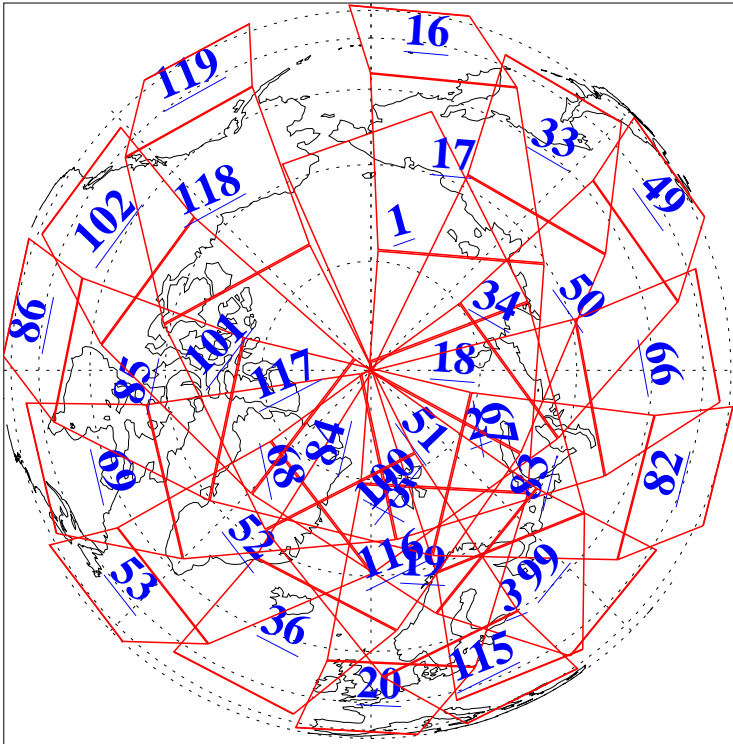

L1B Availability
AMSU Granules: 240
HSB Granules: 0
AIRS Granules: 240

10 Nov 2004
DoY 315
Aqua Day 921
Granules: 1 to 120

Granules: 121 to 240

Legend: AMSU Available, HSB Available, AIRS Available

L1B Availability
AMSU Granules: 240
HSB Granules: 0
AIRS Granules: 240

10 Nov 2004
DoY 315
Aqua Day 921

Ascending Granules

Descending Granules

Legend: AMSU Available, HSB Available, AIRS Available

L1B Availability
 AMSU Granules: 240
 HSB Granules: 0
 AIRS Granules: 240

10 Nov 2004
 DoY 315
 Aqua Day 921

Northern Hemisphere Granules

Southern Hemisphere Granules

Legend: AMSU Available, ~~HSB Available~~, AIRS Available