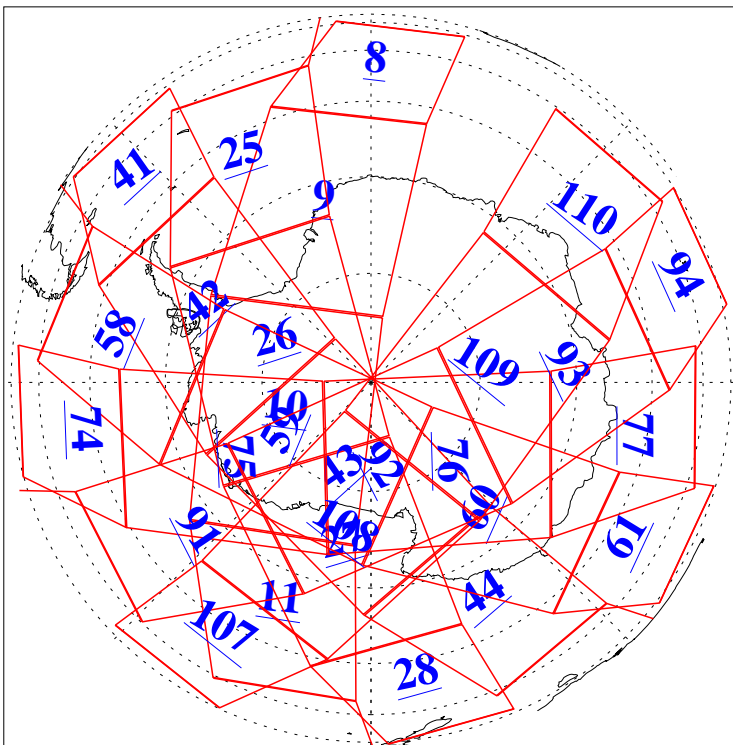

L1B Availability
AMSU Granules: 240
HSB Granules: 0
AIRS Granules: 240

10 Nov 2004
DoY 315
Aqua Day 921
Granules: 1 to 120

Granules: 121 to 240

Legend: AMSU Available, HSB Available, AIRS Available

L1B Availability
AMSU Granules: 240
HSB Granules: 0
AIRS Granules: 240

10 Nov 2004
DoY 315
Aqua Day 921

Ascending Granules

Descending Granules

Legend: AMSU Available, HSB Available, AIRS Available

L1B Availability
 AMSU Granules: 240
 HSB Granules: 0
 AIRS Granules: 240

10 Nov 2004
 DoY 315
 Aqua Day 921

Northern Hemisphere Granules

Southern Hemisphere Granules

Legend: AMSU Available, ~~HSB Available~~, AIRS Available