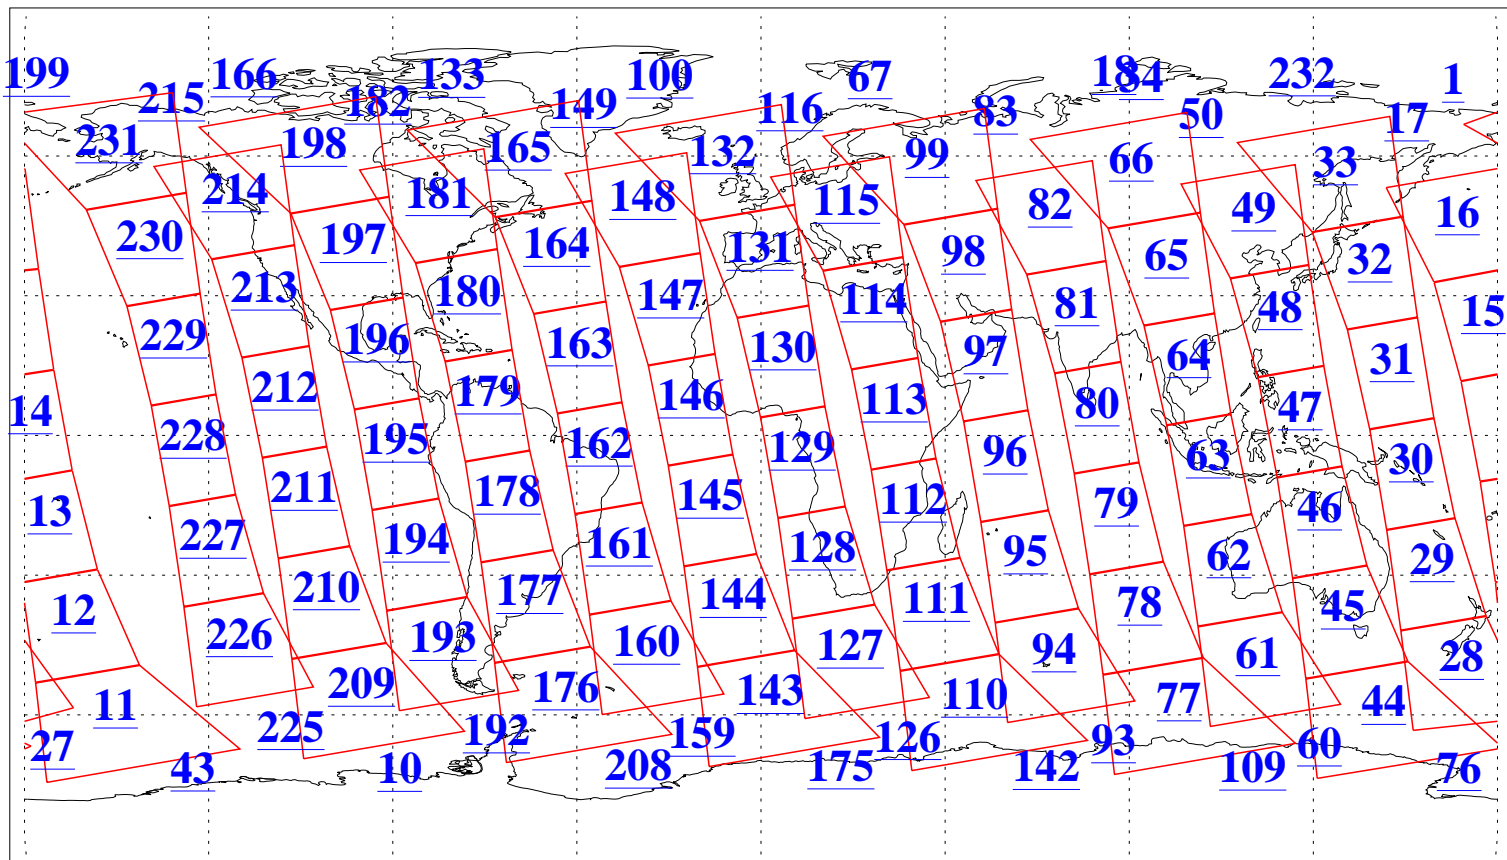

L1B Availability
AMSU Granules: 240
HSB Granules: 0
AIRS Granules: 240

10 Nov 2004
DoY 315
Aqua Day 921
Granules: 1 to 120

Granules: 121 to 240

Legend: AMSU Available, HSB Available, AIRS Available

L1B Availability
AMSU Granules: 240
HSB Granules: 0
AIRS Granules: 240

10 Nov 2004
DoY 315
Aqua Day 921

Ascending Granules

Descending Granules

Legend: AMSU Available, HSB Available, AIRS Available

L1B Availability
 AMSU Granules: 240
 HSB Granules: 0
 AIRS Granules: 240

10 Nov 2004
 DoY 315
 Aqua Day 921

Northern Hemisphere Granules

Southern Hemisphere Granules

Legend: AMSU Available, ~~HSB Available~~, AIRS Available