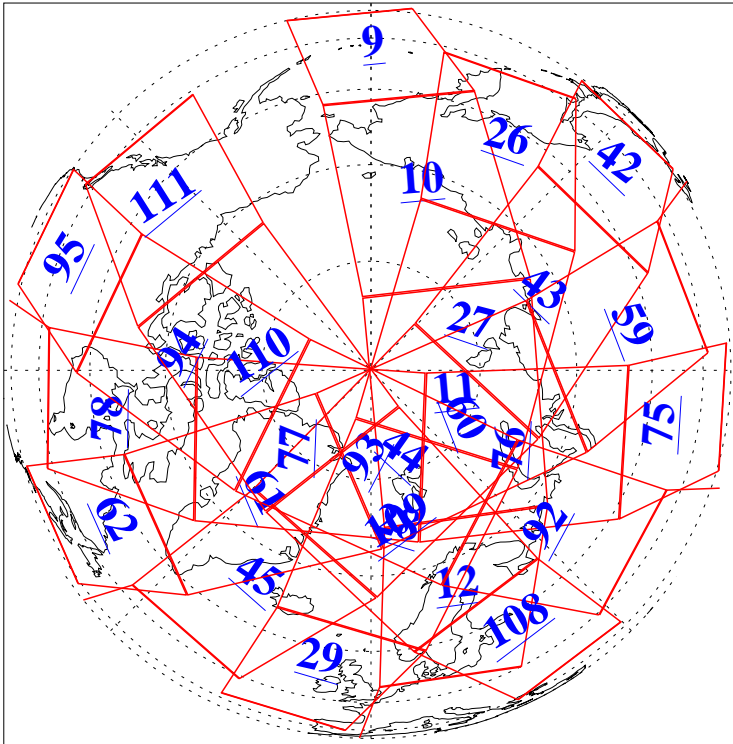

L1B Availability
AMSU Granules: 240
HSB Granules: 0
AIRS Granules: 240

9 Nov 2004
DoY 314
Aqua Day 920
Granules: 1 to 120

Granules: 121 to 240

Legend: AMSU Available, HSB Available, AIRS Available

L1B Availability
AMSU Granules: 240
HSB Granules: 0
AIRS Granules: 240

9 Nov 2004
DoY 314
Aqua Day 920

Ascending Granules

Descending Granules

Legend: AMSU Available, HSB Available, AIRS Available

L1B Availability
 AMSU Granules: 240
 HSB Granules: 0
 AIRS Granules: 240

9 Nov 2004
 DoY 314
 Aqua Day 920

Northern Hemisphere Granules

Southern Hemisphere Granules

Legend: AMSU Available, HSB Available, AIRS Available