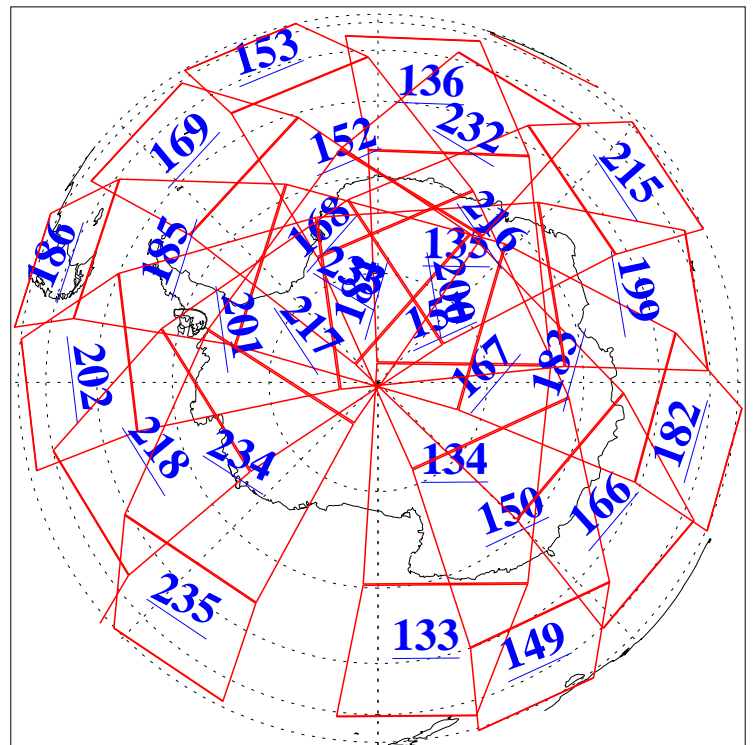

L1B Availability
AMSU Granules: 240
HSB Granules: 0
AIRS Granules: 240

9 Nov 2004
DoY 314
Aqua Day 920
Granules: 1 to 120

Granules: 121 to 240

Legend: AMSU Available, HSB Available, AIRS Available

L1B Availability
AMSU Granules: 240
HSB Granules: 0
AIRS Granules: 240

9 Nov 2004
DoY 314
Aqua Day 920

Ascending Granules

Descending Granules

Legend: AMSU Available, HSB Available, AIRS Available

L1B Availability
 AMSU Granules: 240
 HSB Granules: 0
 AIRS Granules: 240

9 Nov 2004
 DoY 314
 Aqua Day 920

Northern Hemisphere Granules

Southern Hemisphere Granules

Legend: AMSU Available, HSB Available, AIRS Available