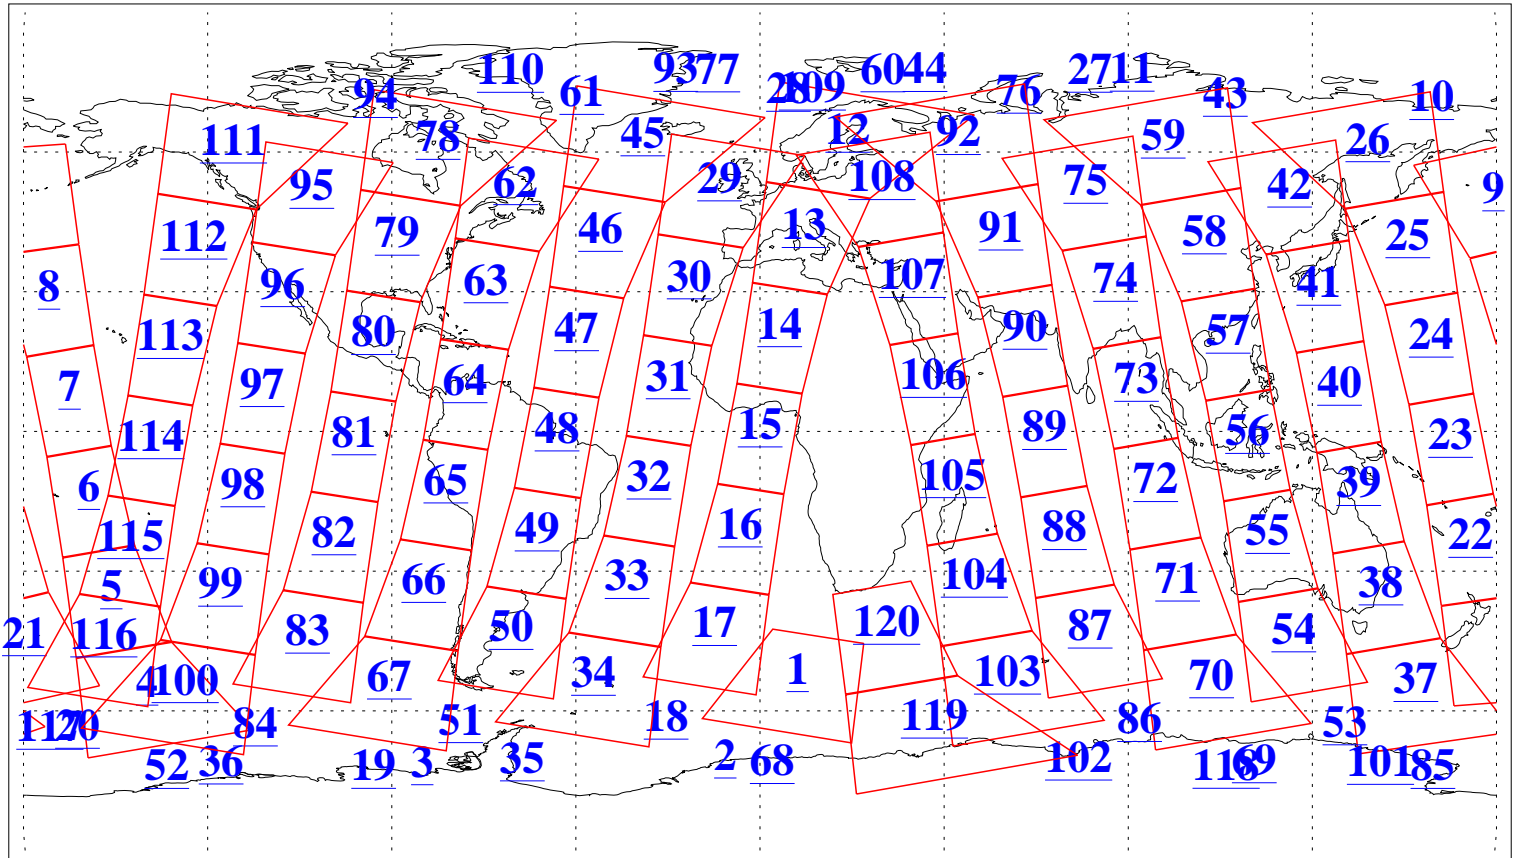

L1B Availability
AMSU Granules: 240
HSB Granules: 0
AIRS Granules: 240

9 Nov 2004
DoY 314
Aqua Day 920
Granules: 1 to 120

Granules: 121 to 240

Legend: AMSU Available, HSB Available, AIRS Available

L1B Availability
AMSU Granules: 240
HSB Granules: 0
AIRS Granules: 240

9 Nov 2004
DoY 314
Aqua Day 920

Ascending Granules

Descending Granules

Legend: AMSU Available, HSB Available, AIRS Available

L1B Availability
 AMSU Granules: 240
 HSB Granules: 0
 AIRS Granules: 240

9 Nov 2004
 DoY 314
 Aqua Day 920

Northern Hemisphere Granules

Southern Hemisphere Granules

Legend: AMSU Available, HSB Available, AIRS Available