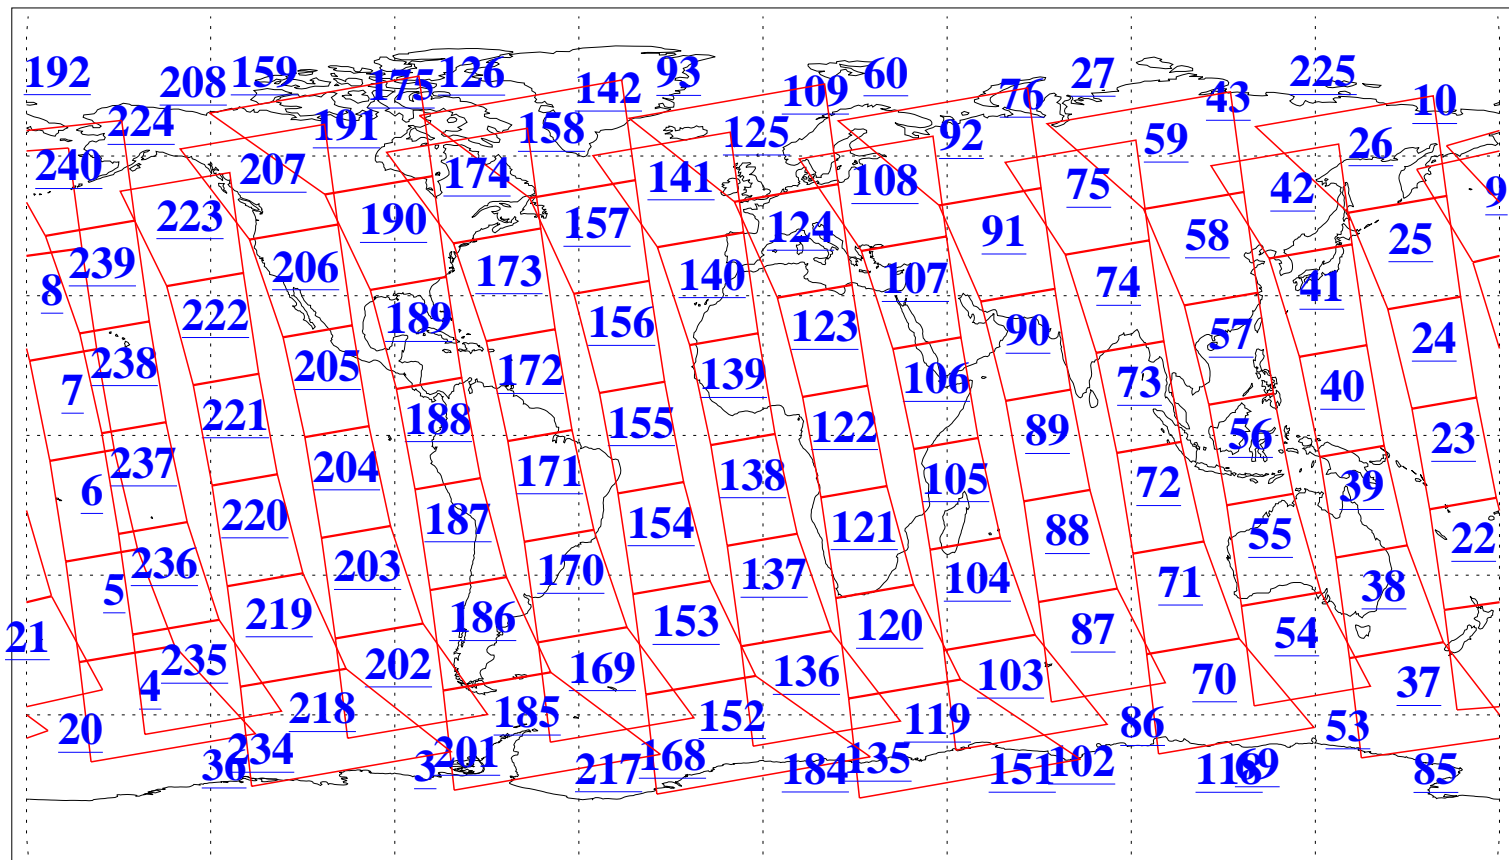

L1B Availability
AMSU Granules: 240
HSB Granules: 0
AIRS Granules: 240

9 Nov 2004
DoY 314
Aqua Day 920
Granules: 1 to 120

Granules: 121 to 240

Legend: AMSU Available, HSB Available, AIRS Available

L1B Availability
AMSU Granules: 240
HSB Granules: 0
AIRS Granules: 240

9 Nov 2004
DoY 314
Aqua Day 920

Ascending Granules

Descending Granules

Legend: AMSU Available, HSB Available, AIRS Available

L1B Availability
 AMSU Granules: 240
 HSB Granules: 0
 AIRS Granules: 240

9 Nov 2004
 DoY 314
 Aqua Day 920

Northern Hemisphere Granules

Southern Hemisphere Granules

Legend: AMSU Available, HSB Available, AIRS Available