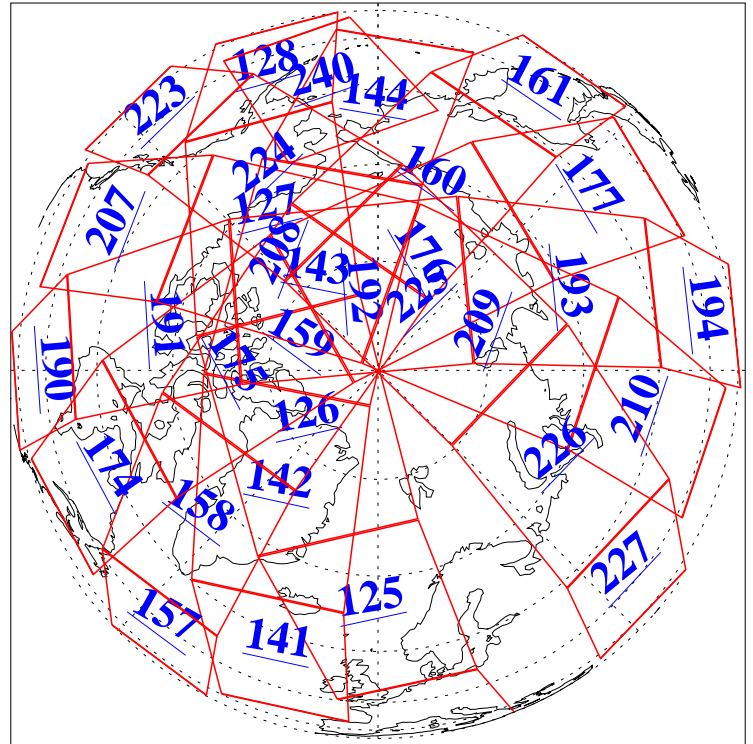

L1B Availability
AMSU Granules: 240
HSB Granules: 0
AIRS Granules: 240

9 Nov 2004
DoY 314
Aqua Day 920
Granules: 1 to 120

Granules: 121 to 240

Legend: AMSU Available, HSB Available, AIRS Available

L1B Availability
AMSU Granules: 240
HSB Granules: 0
AIRS Granules: 240

9 Nov 2004
DoY 314
Aqua Day 920

Ascending Granules

Descending Granules

Legend: AMSU Available, HSB Available, AIRS Available

L1B Availability
 AMSU Granules: 240
 HSB Granules: 0
 AIRS Granules: 240

9 Nov 2004
 DoY 314
 Aqua Day 920

Northern Hemisphere Granules

Southern Hemisphere Granules

Legend: AMSU Available, HSB Available, AIRS Available