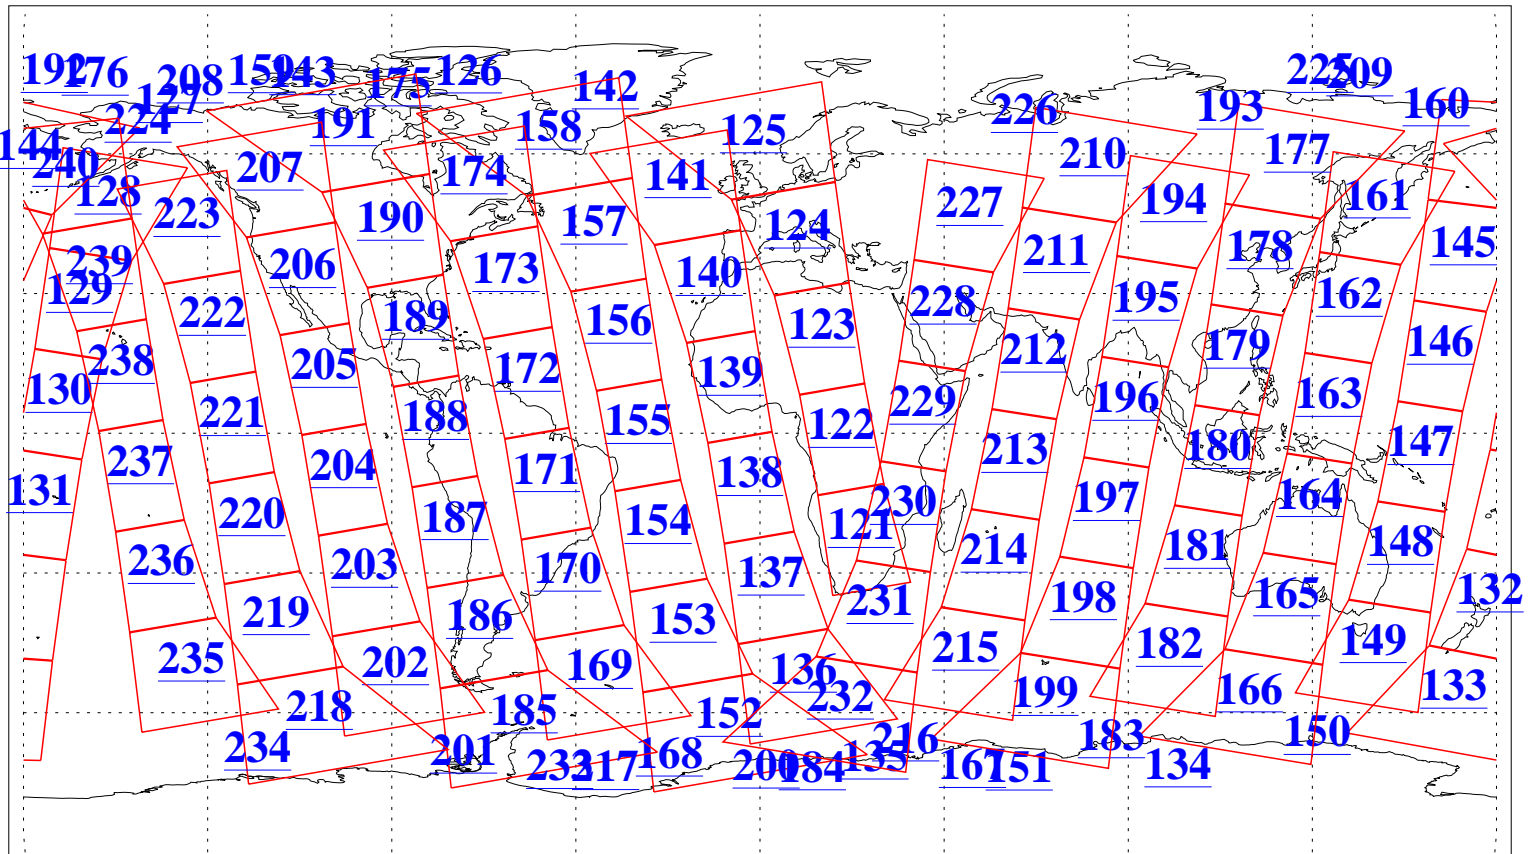

L1B Availability
AMSU Granules: 240
HSB Granules: 0
AIRS Granules: 240

9 Nov 2004
DoY 314
Aqua Day 920
Granules: 1 to 120

Granules: 121 to 240

Legend: AMSU Available, HSB Available, AIRS Available

L1B Availability
AMSU Granules: 240
HSB Granules: 0
AIRS Granules: 240

9 Nov 2004
DoY 314
Aqua Day 920

Ascending Granules

Descending Granules

Legend: AMSU Available, HSB Available, AIRS Available

L1B Availability
 AMSU Granules: 240
 HSB Granules: 0
 AIRS Granules: 240

9 Nov 2004
 DoY 314
 Aqua Day 920

Northern Hemisphere Granules

Southern Hemisphere Granules

Legend: AMSU Available, HSB Available, AIRS Available