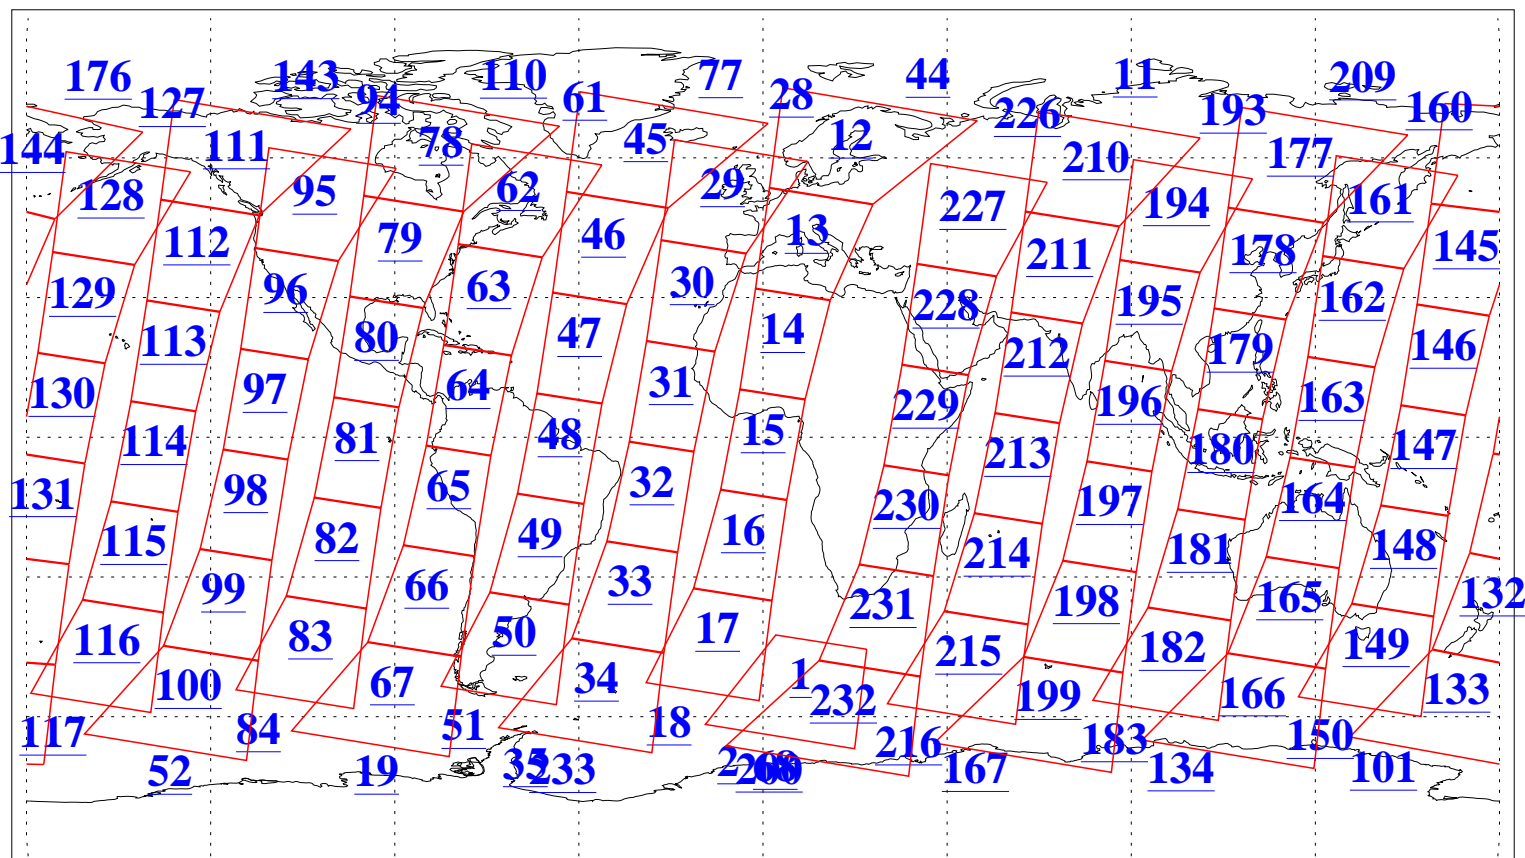

L1B Availability
AMSU Granules: 240
HSB Granules: 0
AIRS Granules: 240

9 Nov 2004
DoY 314
Aqua Day 920
Granules: 1 to 120

Granules: 121 to 240

Legend: AMSU Available, HSB Available, AIRS Available

L1B Availability
AMSU Granules: 240
HSB Granules: 0
AIRS Granules: 240

9 Nov 2004
DoY 314
Aqua Day 920

Ascending Granules

Descending Granules

Legend: AMSU Available, HSB Available, AIRS Available

L1B Availability
 AMSU Granules: 240
 HSB Granules: 0
 AIRS Granules: 240

9 Nov 2004
 DoY 314
 Aqua Day 920

Northern Hemisphere Granules

Southern Hemisphere Granules

Legend: AMSU Available, HSB Available, AIRS Available