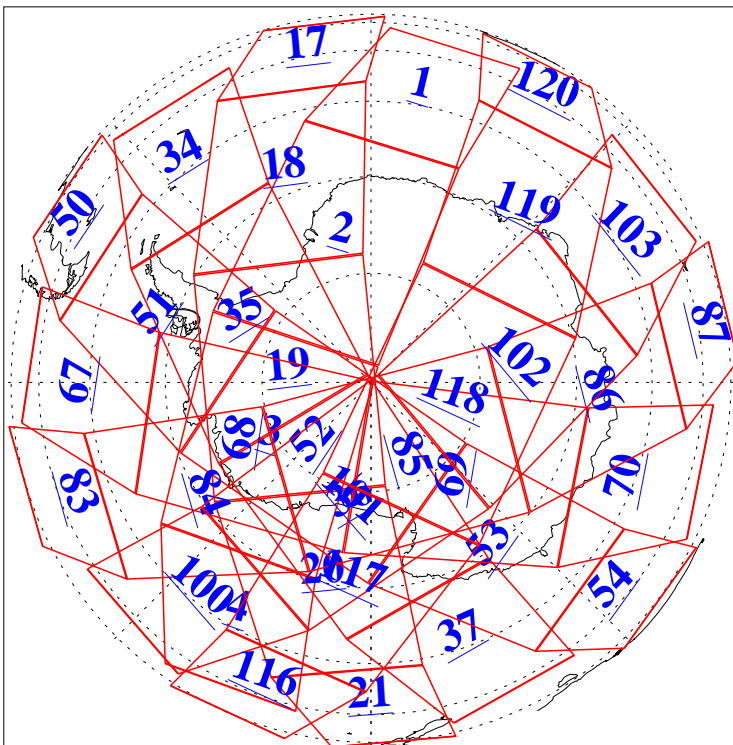

L1B Availability
AMSU Granules: 240
HSB Granules: 0
AIRS Granules: 240

9 Nov 2004
DoY 314
Aqua Day 920
Granules: 1 to 120

Granules: 121 to 240

Legend: AMSU Available, HSB Available, AIRS Available

L1B Availability
AMSU Granules: 240
HSB Granules: 0
AIRS Granules: 240

9 Nov 2004
DoY 314
Aqua Day 920

Ascending Granules

Descending Granules

Legend: AMSU Available, HSB Available, AIRS Available

L1B Availability
 AMSU Granules: 240
 HSB Granules: 0
 AIRS Granules: 240

9 Nov 2004
 DoY 314
 Aqua Day 920

Northern Hemisphere Granules

Southern Hemisphere Granules

Legend: AMSU Available, HSB Available, AIRS Available