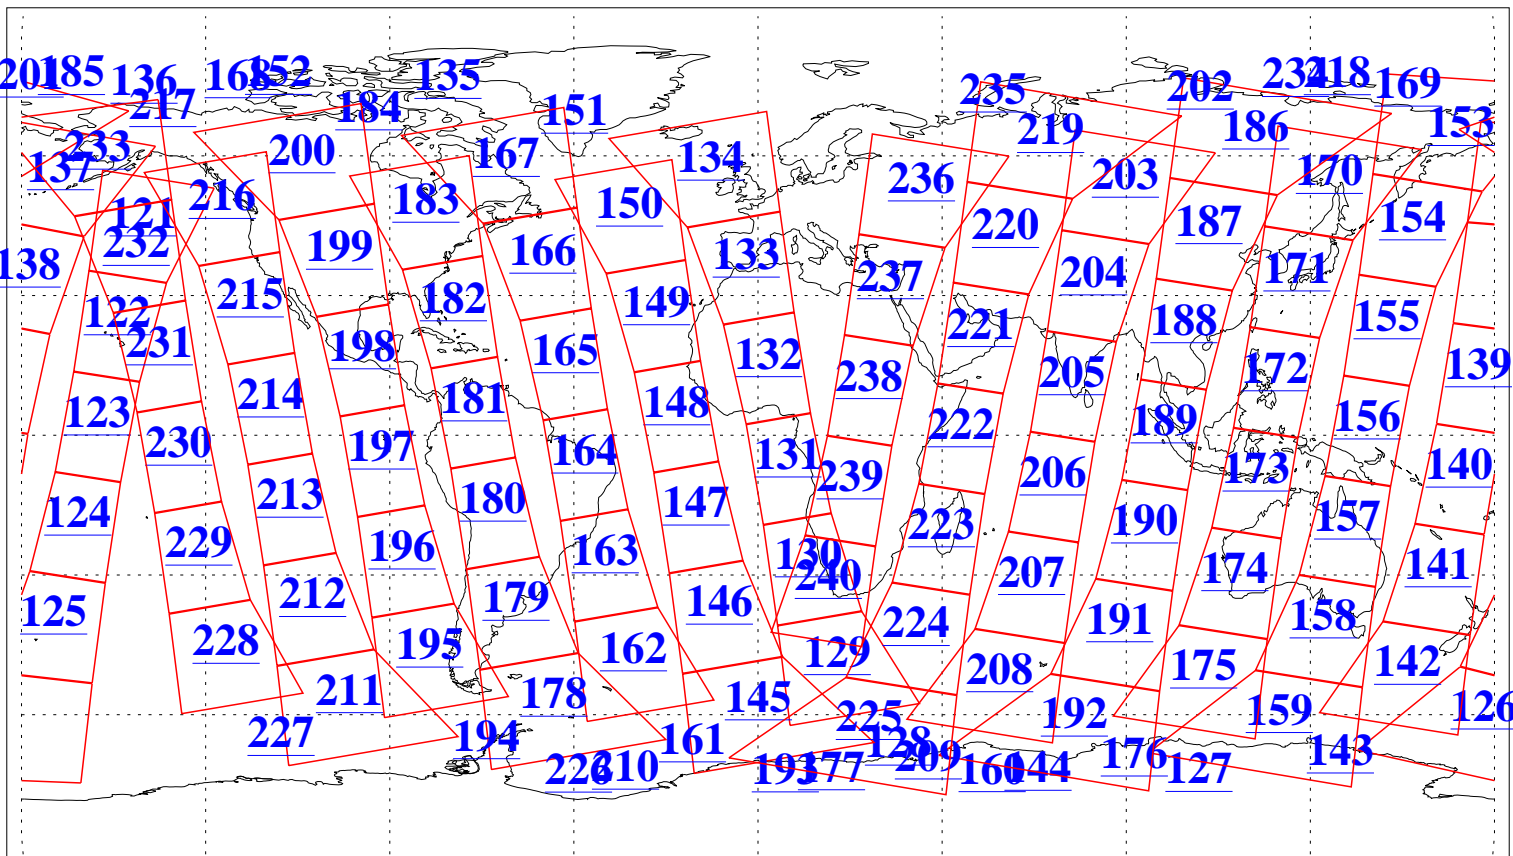

L1B Availability
AMSU Granules: 240
HSB Granules: 0
AIRS Granules: 239

8 Nov 2004
DoY 313
Aqua Day 919
Granules: 1 to 120

Granules: 121 to 240

Legend: AMSU Available, HSB Available, AIRS Available

L1B Availability
AMSU Granules: 240
HSB Granules: 0
AIRS Granules: 239

8 Nov 2004
DoY 313
Aqua Day 919

Ascending Granules

Descending Granules

Legend: AMSU Available, HSB Available, AIRS Available

L1B Availability
 AMSU Granules: 240
 HSB Granules: 0
 AIRS Granules: 239

8 Nov 2004
 DoY 313
 Aqua Day 919