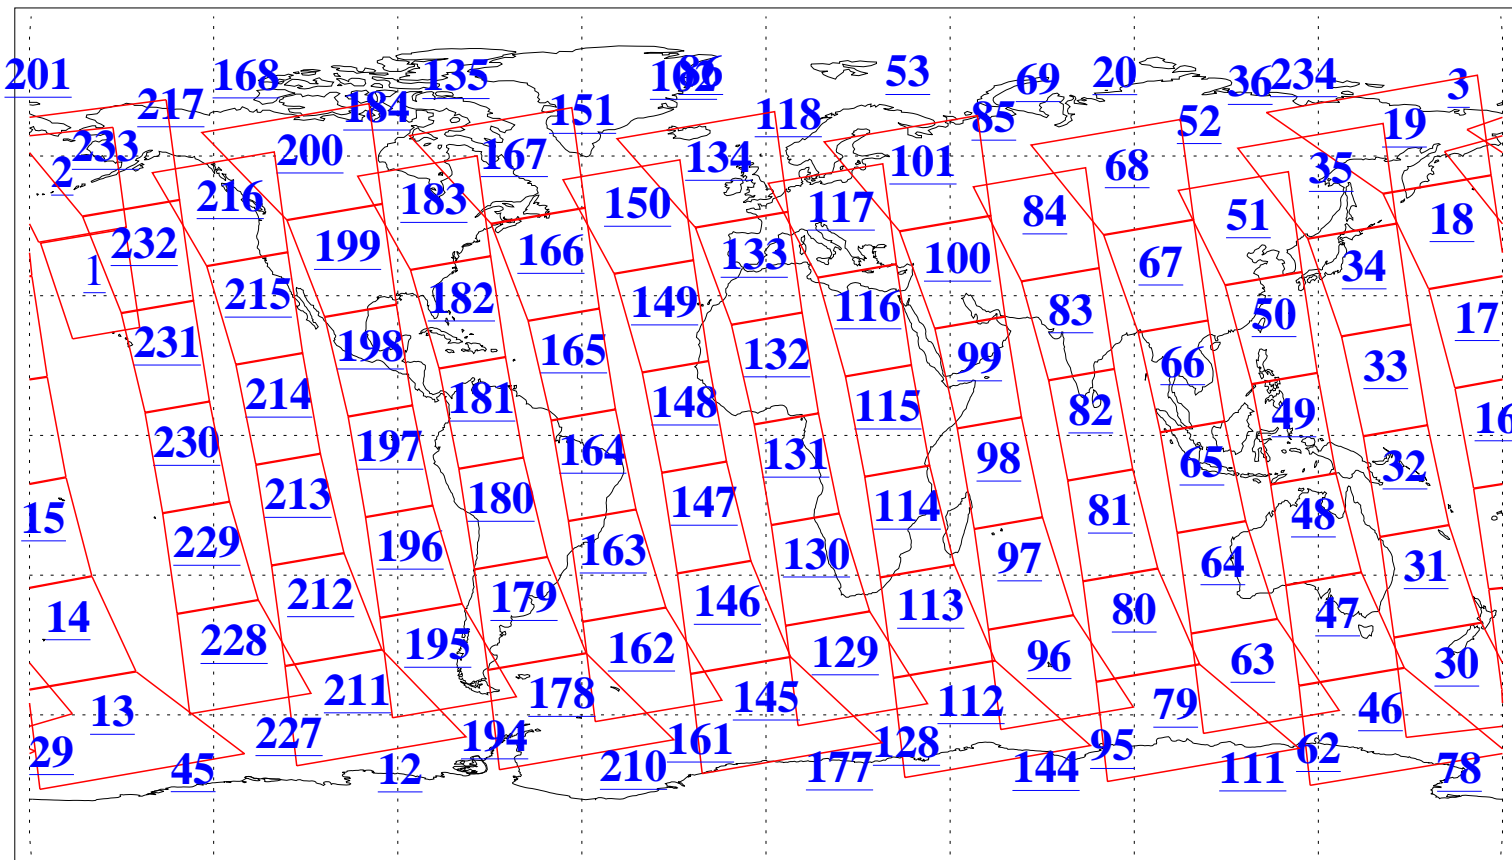

L1B Availability
AMSU Granules: 240
HSB Granules: 0
AIRS Granules: 239

8 Nov 2004
DoY 313
Aqua Day 919
Granules: 1 to 120

Granules: 121 to 240

Legend: AMSU Available, HSB Available, AIRS Available

L1B Availability
AMSU Granules: 240
HSB Granules: 0
AIRS Granules: 239

8 Nov 2004
DoY 313
Aqua Day 919

Ascending Granules

Descending Granules

Legend: AMSU Available, HSB Available, AIRS Available

L1B Availability
 AMSU Granules: 240
 HSB Granules: 0
 AIRS Granules: 239

8 Nov 2004
 DoY 313
 Aqua Day 919