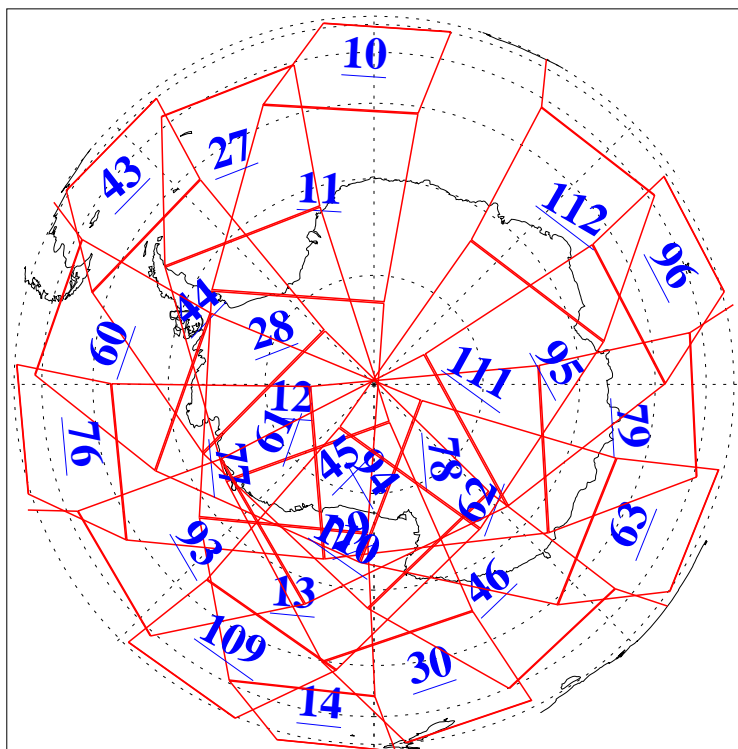

L1B Availability
AMSU Granules: 240
HSB Granules: 0
AIRS Granules: 239

8 Nov 2004
DoY 313
Aqua Day 919
Granules: 1 to 120

Granules: 121 to 240

Legend: AMSU Available, HSB Available, AIRS Available

L1B Availability
AMSU Granules: 240
HSB Granules: 0
AIRS Granules: 239

8 Nov 2004
DoY 313
Aqua Day 919

Ascending Granules

Descending Granules

Legend: AMSU Available, HSB Available, AIRS Available

L1B Availability
 AMSU Granules: 240
 HSB Granules: 0
 AIRS Granules: 239

8 Nov 2004
 DoY 313
 Aqua Day 919

Northern Hemisphere Granules

Southern Hemisphere Granules

Legend: AMSU Available, ~~HSB Available~~, AIRS Available