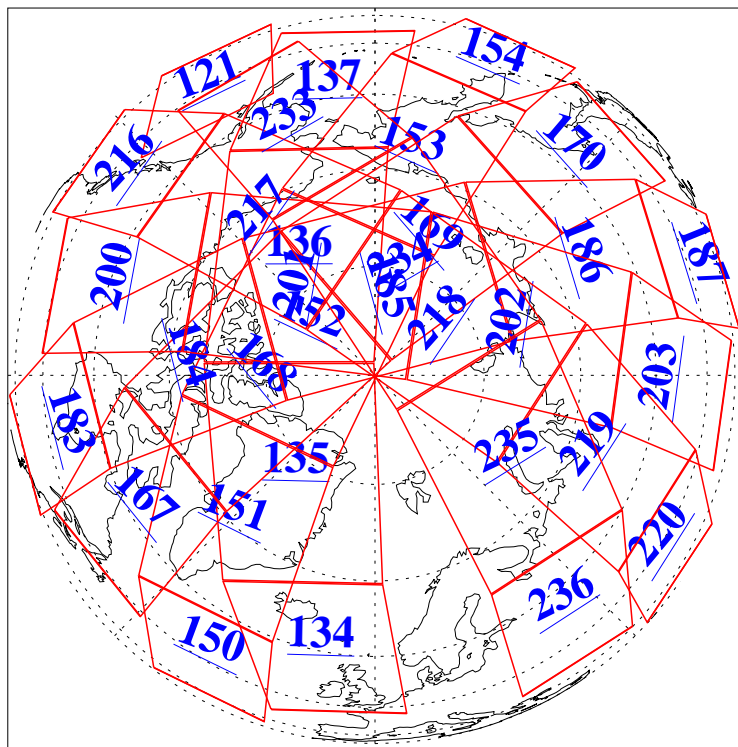

L1B Availability
AMSU Granules: 240
HSB Granules: 0
AIRS Granules: 239

8 Nov 2004
DoY 313
Aqua Day 919
Granules: 1 to 120

Granules: 121 to 240

Legend: AMSU Available, HSB Available, AIRS Available

L1B Availability
AMSU Granules: 240
HSB Granules: 0
AIRS Granules: 239

8 Nov 2004
DoY 313
Aqua Day 919

Ascending Granules

Descending Granules

Legend: AMSU Available, HSB Available, AIRS Available

L1B Availability
 AMSU Granules: 240
 HSB Granules: 0
 AIRS Granules: 239

8 Nov 2004
 DoY 313
 Aqua Day 919

Northern Hemisphere Granules

Southern Hemisphere Granules

Legend: AMSU Available, ~~HSB Available~~, AIRS Available