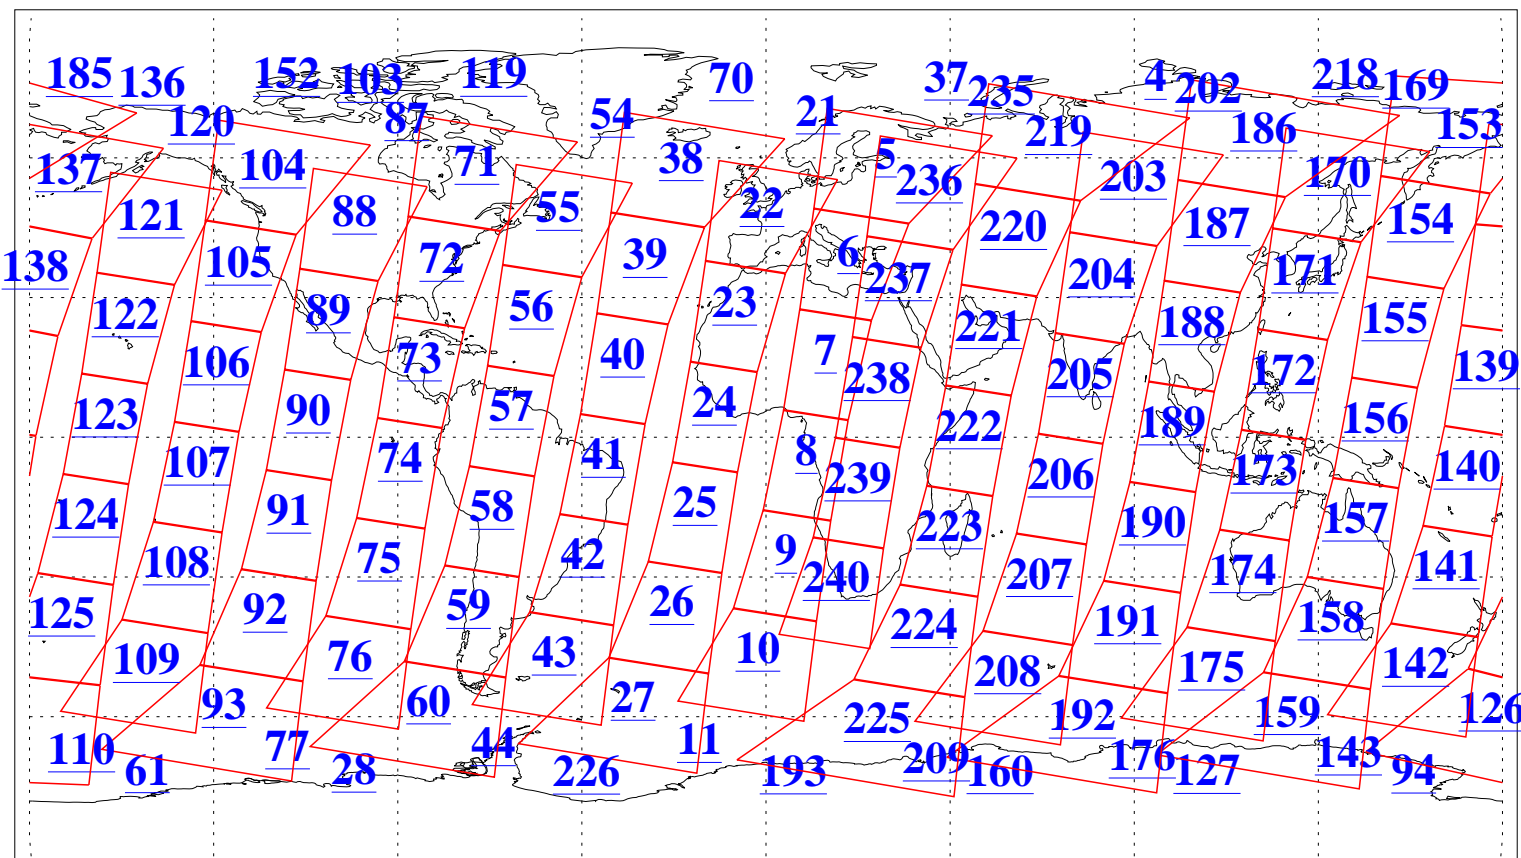

L1B Availability
AMSU Granules: 240
HSB Granules: 0
AIRS Granules: 239

8 Nov 2004
DoY 313
Aqua Day 919
Granules: 1 to 120

Granules: 121 to 240

Legend: AMSU Available, HSB Available, AIRS Available

L1B Availability
AMSU Granules: 240
HSB Granules: 0
AIRS Granules: 239

8 Nov 2004
DoY 313
Aqua Day 919

Ascending Granules

Descending Granules

Legend: AMSU Available, HSB Available, AIRS Available

L1B Availability
 AMSU Granules: 240
 HSB Granules: 0
 AIRS Granules: 239

8 Nov 2004
 DoY 313
 Aqua Day 919