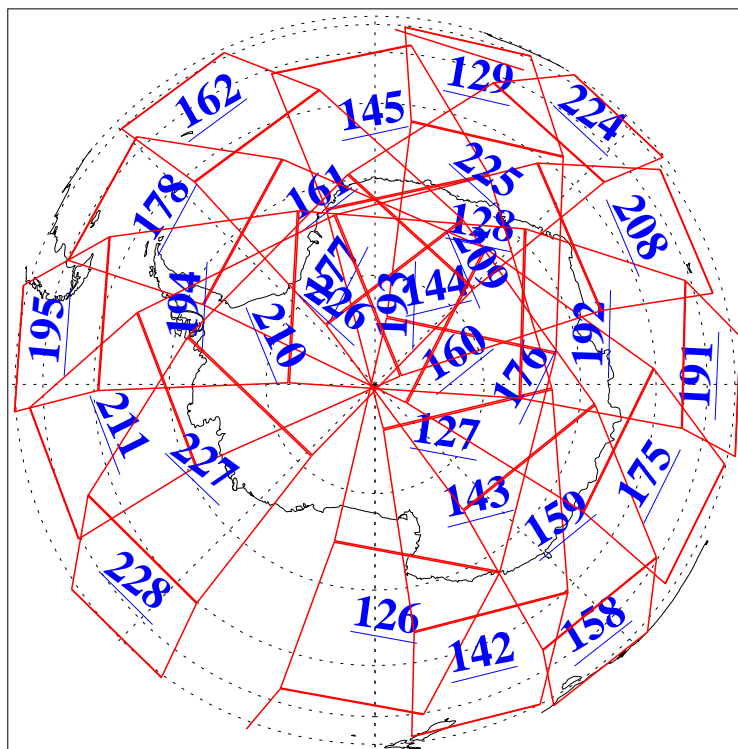

L1B Availability
AMSU Granules: 240
HSB Granules: 0
AIRS Granules: 239

8 Nov 2004
DoY 313
Aqua Day 919
Granules: 1 to 120

Granules: 121 to 240

Legend: AMSU Available, HSB Available, AIRS Available

L1B Availability
AMSU Granules: 240
HSB Granules: 0
AIRS Granules: 239

8 Nov 2004
DoY 313
Aqua Day 919

Ascending Granules

Descending Granules

Legend: AMSU Available, HSB Available, AIRS Available

L1B Availability
 AMSU Granules: 240
 HSB Granules: 0
 AIRS Granules: 239

8 Nov 2004
 DoY 313
 Aqua Day 919

Northern Hemisphere Granules

Southern Hemisphere Granules

Legend: AMSU Available, ~~HSB Available~~, AIRS Available