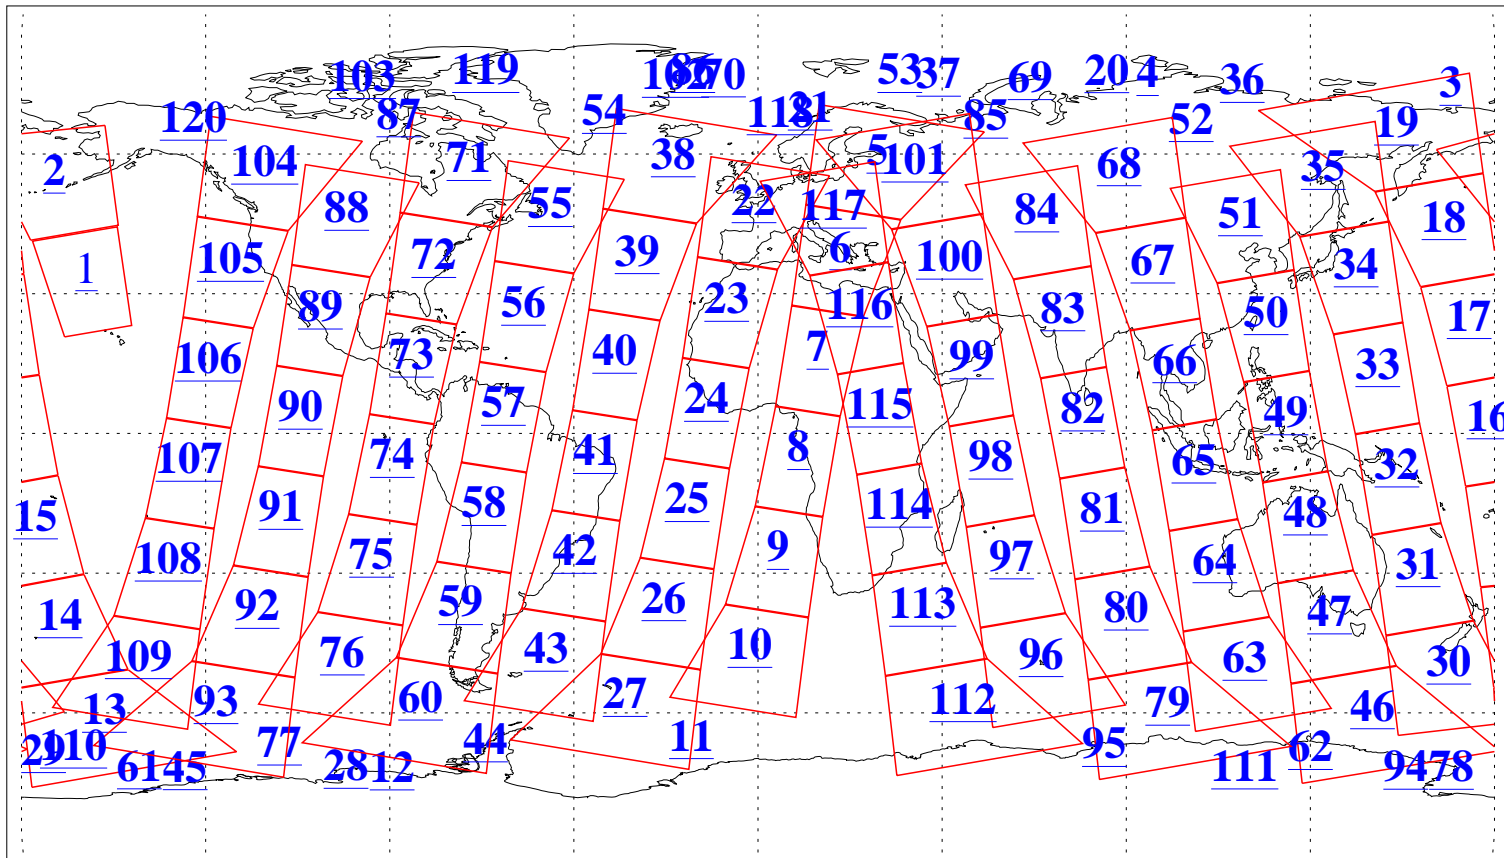

L1B Availability
AMSU Granules: 240
HSB Granules: 0
AIRS Granules: 239

8 Nov 2004
DoY 313
Aqua Day 919
Granules: 1 to 120

Granules: 121 to 240

Legend: AMSU Available, HSB Available, AIRS Available

L1B Availability
AMSU Granules: 240
HSB Granules: 0
AIRS Granules: 239

8 Nov 2004
DoY 313
Aqua Day 919

Ascending Granules

Descending Granules

Legend: AMSU Available, HSB Available, AIRS Available

L1B Availability
 AMSU Granules: 240
 HSB Granules: 0
 AIRS Granules: 239

8 Nov 2004
 DoY 313
 Aqua Day 919

Northern Hemisphere Granules

Southern Hemisphere Granules

Legend: AMSU Available, ~~HSB Available~~, AIRS Available