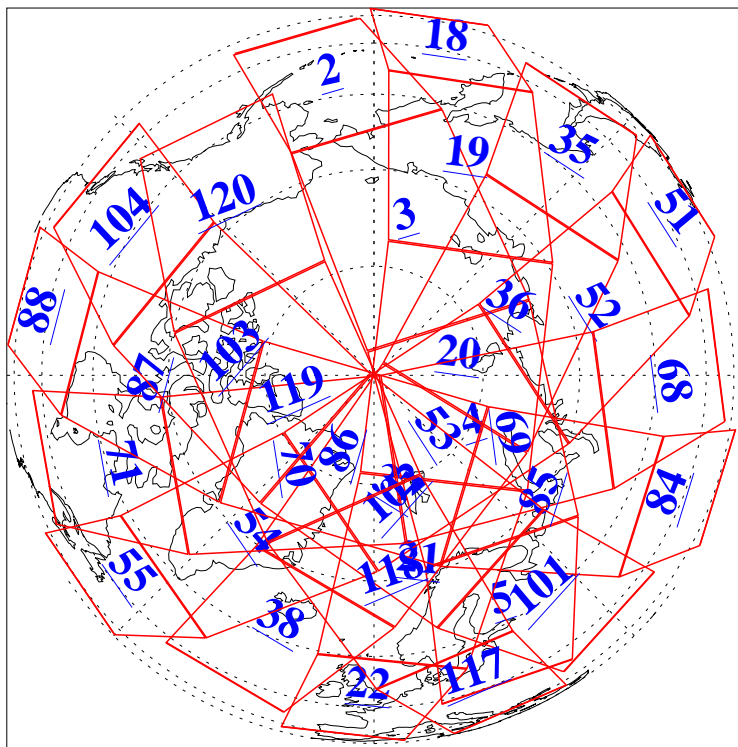

L1B Availability
AMSU Granules: 240
HSB Granules: 0
AIRS Granules: 239

8 Nov 2004
DoY 313
Aqua Day 919
Granules: 1 to 120

Granules: 121 to 240

Legend: AMSU Available, HSB Available, AIRS Available

L1B Availability
AMSU Granules: 240
HSB Granules: 0
AIRS Granules: 239

8 Nov 2004
DoY 313
Aqua Day 919

Ascending Granules

Descending Granules

Legend: AMSU Available, HSB Available, AIRS Available

L1B Availability
 AMSU Granules: 240
 HSB Granules: 0
 AIRS Granules: 239

8 Nov 2004
 DoY 313
 Aqua Day 919

Northern Hemisphere Granules

Southern Hemisphere Granules

Legend: AMSU Available, ~~HSB Available~~, AIRS Available