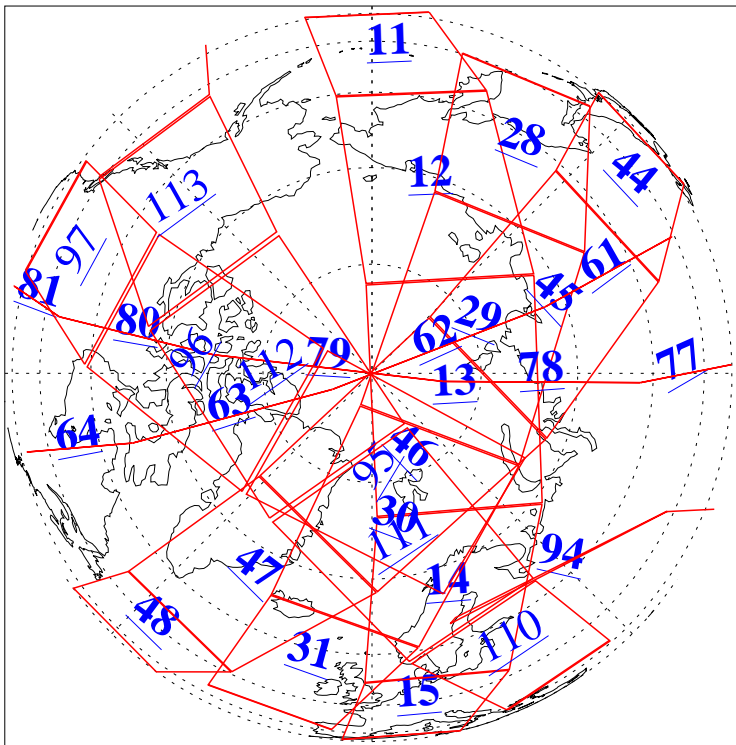

L1B Availability
AMSU Granules: 240
HSB Granules: 0
AIRS Granules: 94

7 Nov 2004
DoY 312
Aqua Day 918
Granules: 1 to 120

Granules: 121 to 240

Legend: AMSU Available, HSB Available, AIRS Available

L1B Availability
AMSU Granules: 240
HSB Granules: 0
AIRS Granules: 94

7 Nov 2004
DoY 312
Aqua Day 918

Ascending Granules

Descending Granules

Legend: AMSU Available, HSB Available, AIRS Available

L1B Availability
 AMSU Granules: 240
 HSB Granules: 0
 AIRS Granules: 94

7 Nov 2004
 DoY 312
 Aqua Day 918

Northern Hemisphere Granules

Southern Hemisphere Granules

Legend: AMSU Available, HSB Available, AIRS Available