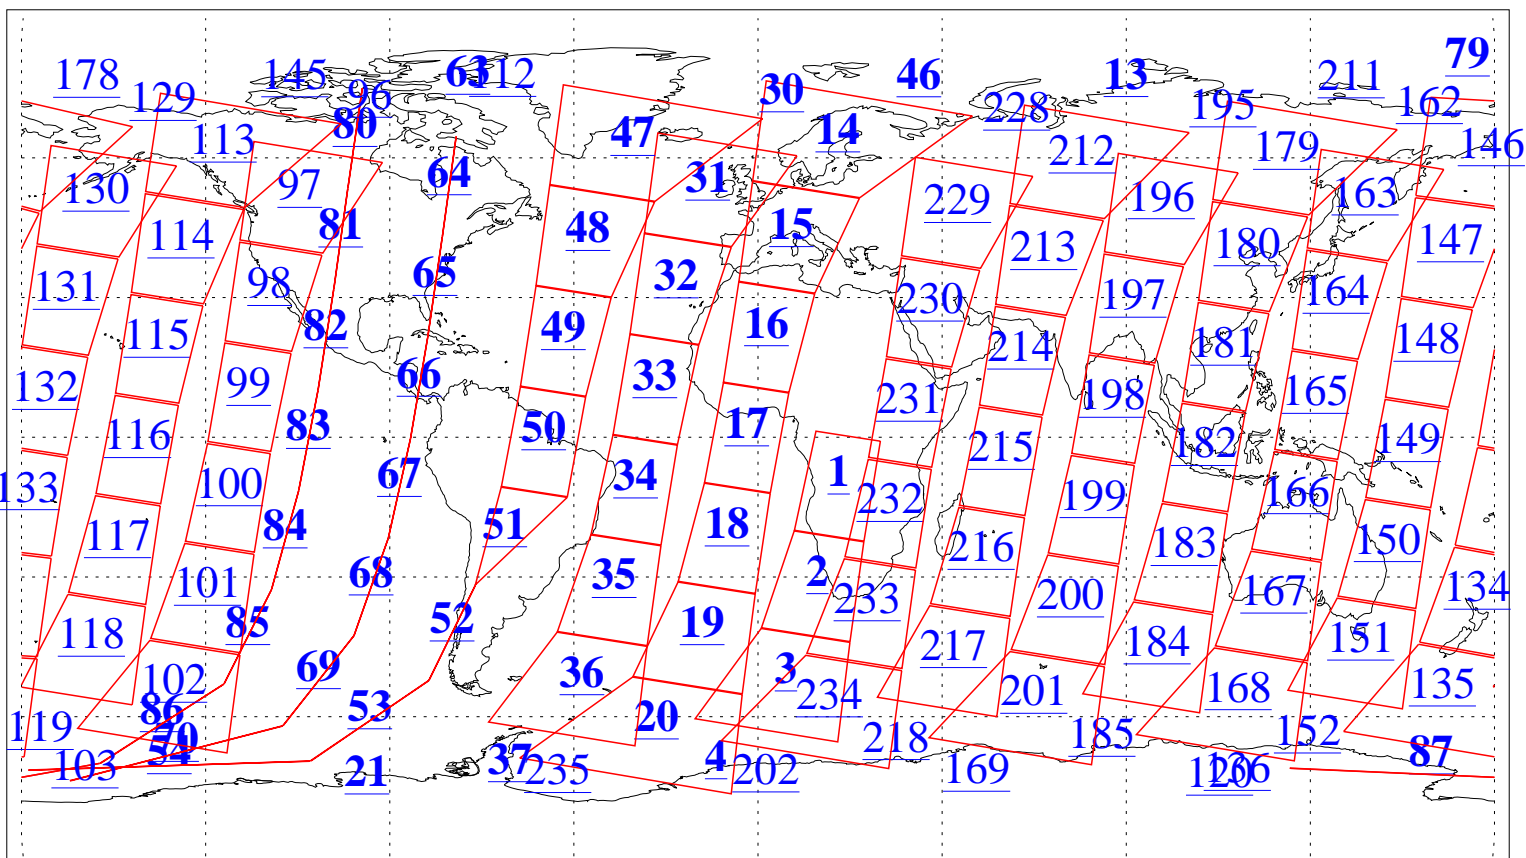

L1B Availability
AMSU Granules: 240
HSB Granules: 0
AIRS Granules: 94

7 Nov 2004
DoY 312
Aqua Day 918
Granules: 1 to 120

Granules: 121 to 240

Legend: AMSU Available, HSB Available, AIRS Available

L1B Availability
AMSU Granules: 240
HSB Granules: 0
AIRS Granules: 94

7 Nov 2004
DoY 312
Aqua Day 918

Ascending Granules

Descending Granules

Legend: AMSU Available, HSB Available, AIRS Available

L1B Availability
 AMSU Granules: 240
 HSB Granules: 0
 AIRS Granules: 94

7 Nov 2004
 DoY 312
 Aqua Day 918