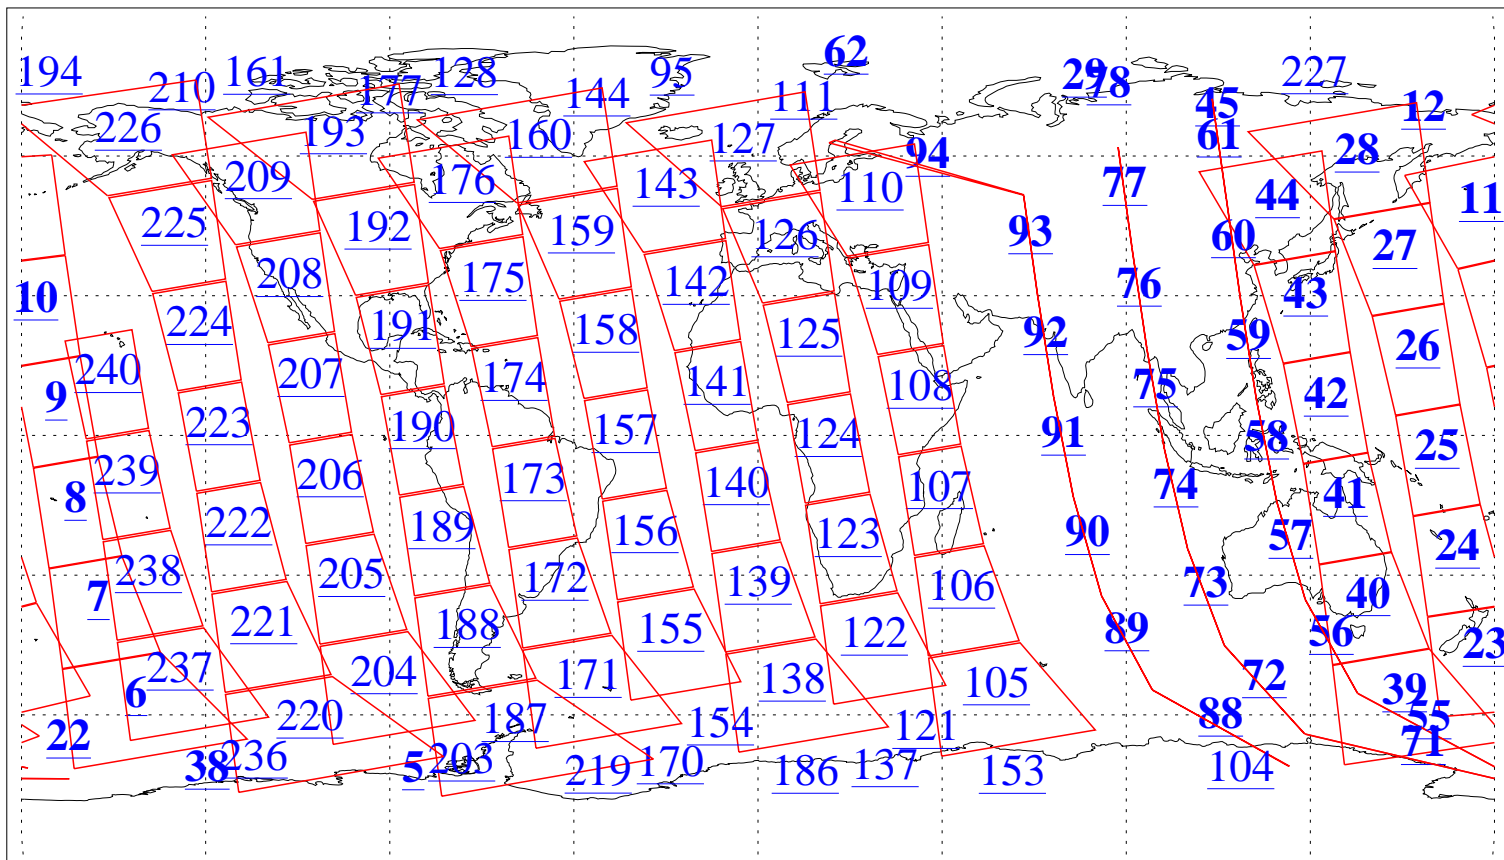

L1B Availability
AMSU Granules: 240
HSB Granules: 0
AIRS Granules: 94

7 Nov 2004
DoY 312
Aqua Day 918
Granules: 1 to 120

Granules: 121 to 240

Legend: AMSU Available, HSB Available, AIRS Available

L1B Availability
AMSU Granules: 240
HSB Granules: 0
AIRS Granules: 94

7 Nov 2004
DoY 312
Aqua Day 918

Ascending Granules

Descending Granules

Legend: AMSU Available, HSB Available, AIRS Available

L1B Availability
 AMSU Granules: 240
 HSB Granules: 0
 AIRS Granules: 94

7 Nov 2004
 DoY 312
 Aqua Day 918

Northern Hemisphere Granules

Southern Hemisphere Granules

Legend: AMSU Available, HSB Available, AIRS Available