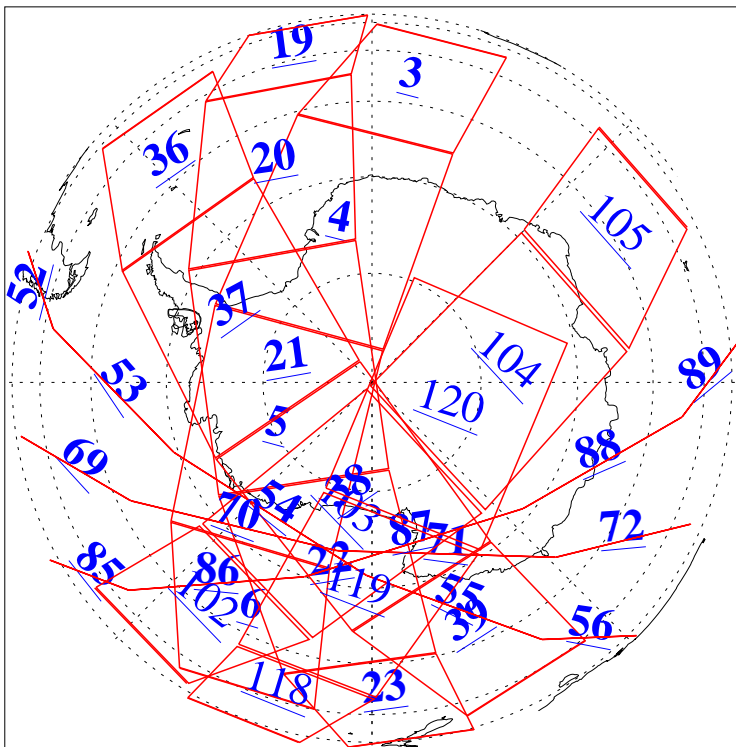

L1B Availability
AMSU Granules: 240
HSB Granules: 0
AIRS Granules: 94

7 Nov 2004
DoY 312
Aqua Day 918
Granules: 1 to 120

Granules: 121 to 240

Legend: AMSU Available, HSB Available, AIRS Available

L1B Availability
AMSU Granules: 240
HSB Granules: 0
AIRS Granules: 94

7 Nov 2004
DoY 312
Aqua Day 918

Ascending Granules

Descending Granules

Legend: AMSU Available, HSB Available, AIRS Available

L1B Availability
 AMSU Granules: 240
 HSB Granules: 0
 AIRS Granules: 94

7 Nov 2004
 DoY 312
 Aqua Day 918

Northern Hemisphere Granules

Southern Hemisphere Granules

Legend: AMSU Available, HSB Available, AIRS Available