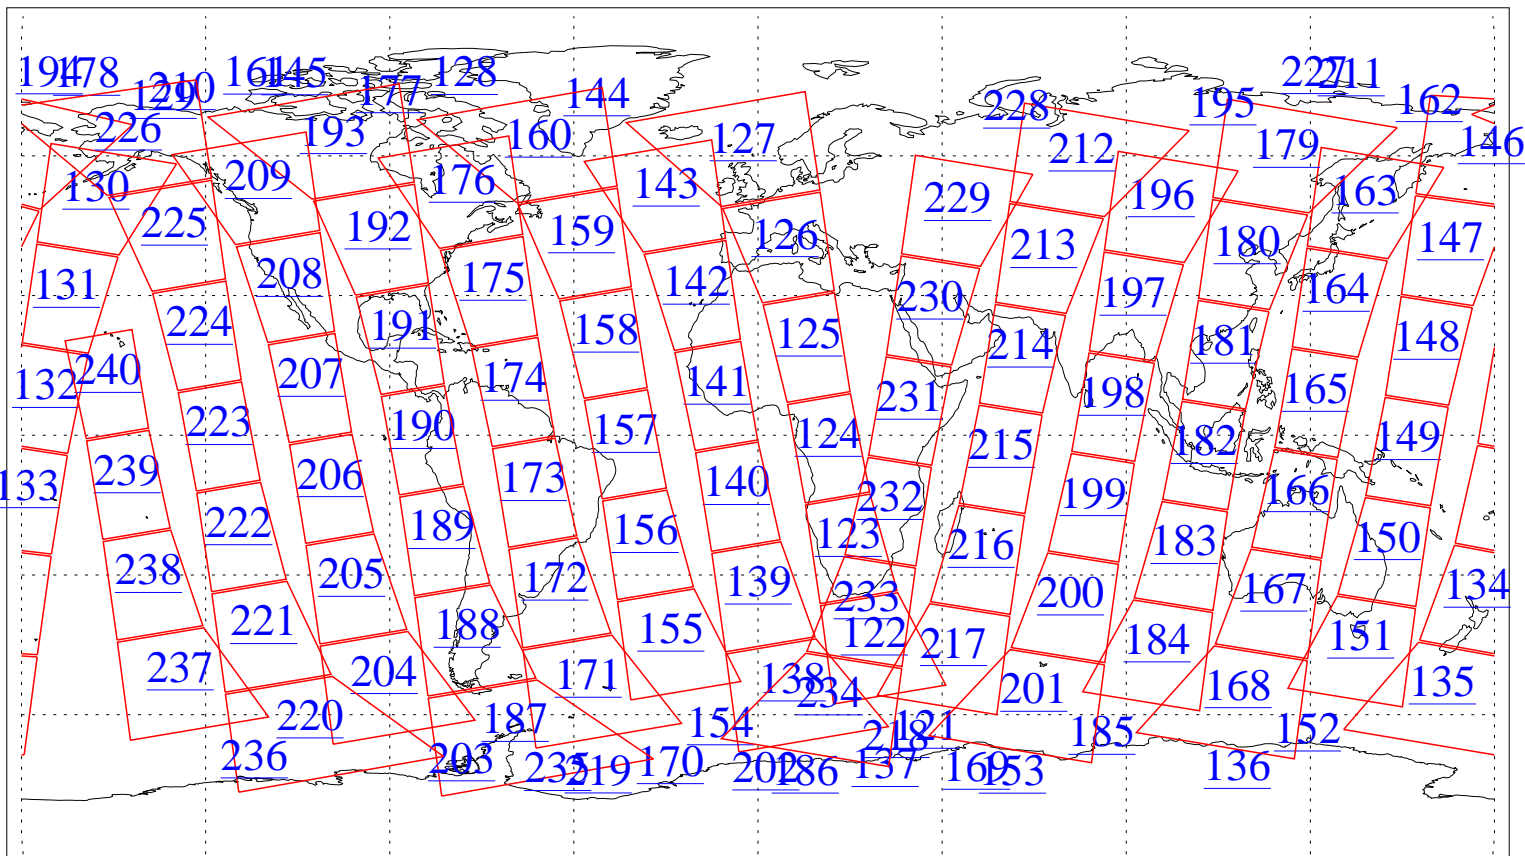

L1B Availability
AMSU Granules: 240
HSB Granules: 0
AIRS Granules: 94

7 Nov 2004
DoY 312
Aqua Day 918
Granules: 1 to 120

Granules: 121 to 240

Legend: AMSU Available, HSB Available, AIRS Available

L1B Availability
AMSU Granules: 240
HSB Granules: 0
AIRS Granules: 94

7 Nov 2004
DoY 312
Aqua Day 918

Ascending Granules

Descending Granules

Legend: AMSU Available, HSB Available, AIRS Available

L1B Availability
 AMSU Granules: 240
 HSB Granules: 0
 AIRS Granules: 94

7 Nov 2004
 DoY 312
 Aqua Day 918

Northern Hemisphere Granules

Southern Hemisphere Granules

Legend: AMSU Available, HSB Available, AIRS Available