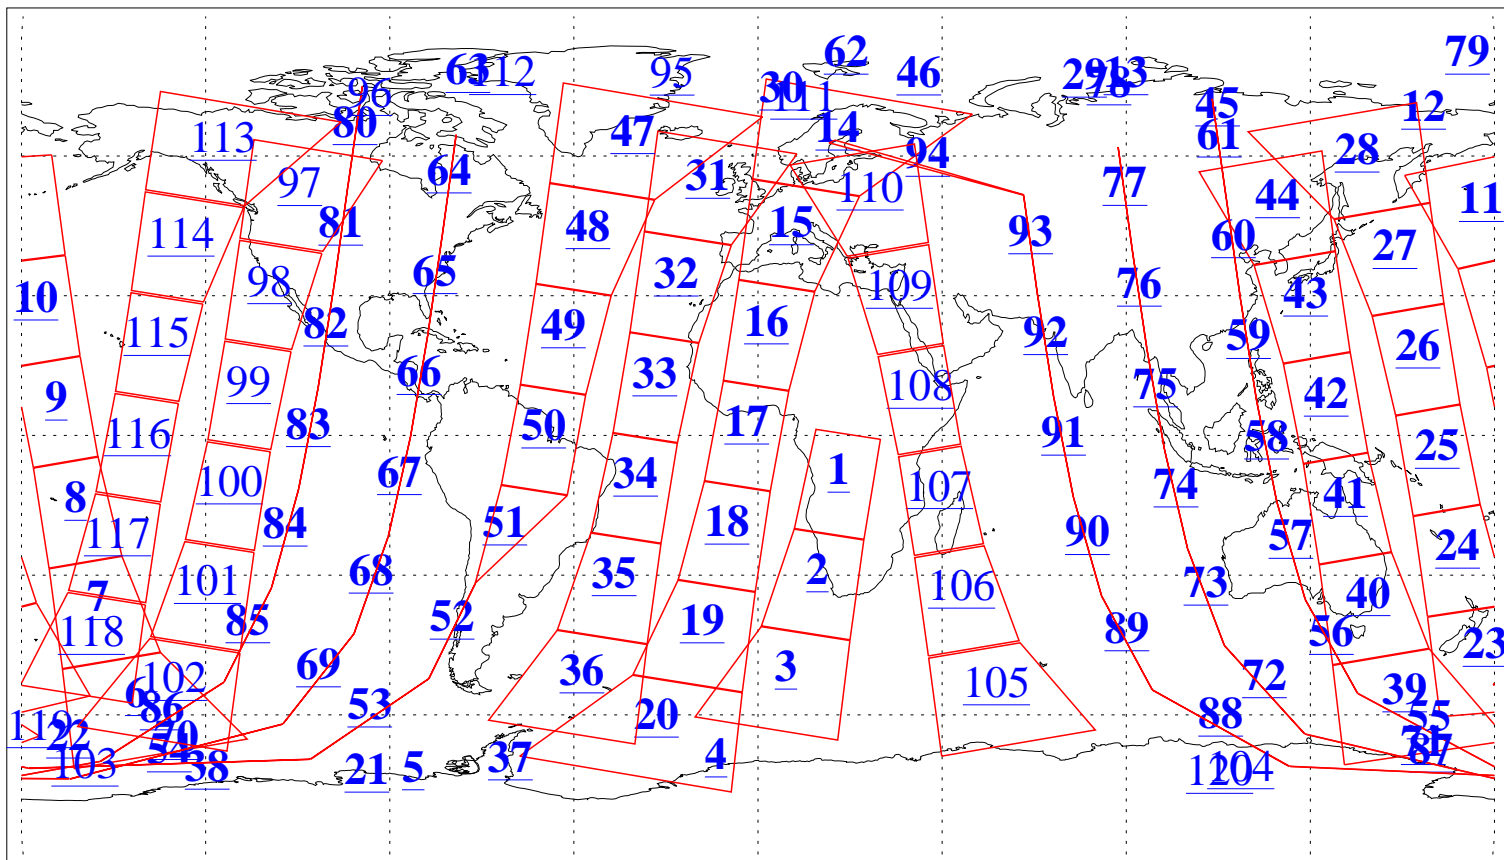

L1B Availability
AMSU Granules: 240
HSB Granules: 0
AIRS Granules: 94

7 Nov 2004
DoY 312
Aqua Day 918
Granules: 1 to 120

Granules: 121 to 240

Legend: AMSU Available, HSB Available, AIRS Available

L1B Availability
AMSU Granules: 240
HSB Granules: 0
AIRS Granules: 94

7 Nov 2004
DoY 312
Aqua Day 918

Ascending Granules

Descending Granules

Legend: AMSU Available, HSB Available, AIRS Available

L1B Availability
 AMSU Granules: 240
 HSB Granules: 0
 AIRS Granules: 94

7 Nov 2004
 DoY 312
 Aqua Day 918

Northern Hemisphere Granules

Southern Hemisphere Granules

Legend: AMSU Available, HSB Available, AIRS Available