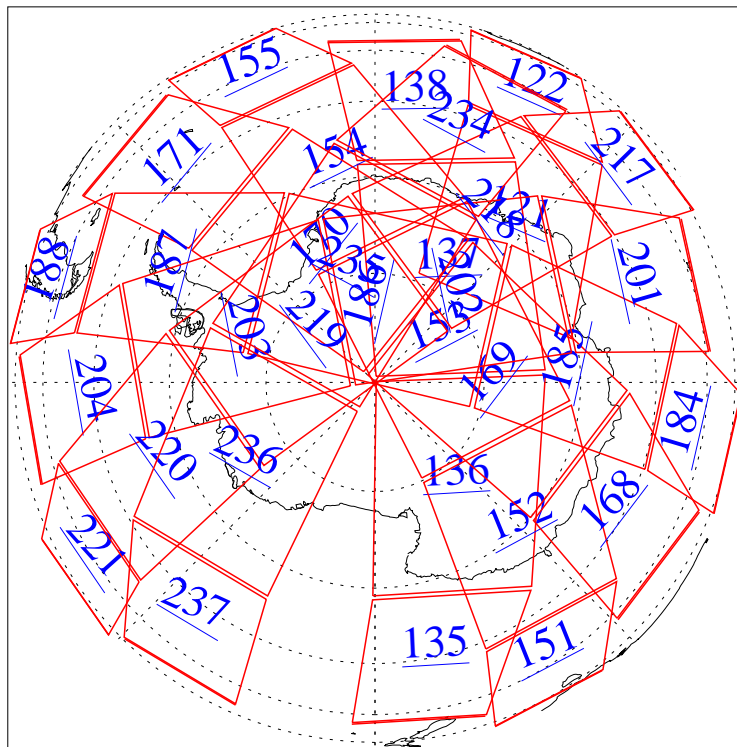

L1B Availability
AMSU Granules: 240
HSB Granules: 0
AIRS Granules: 94

7 Nov 2004
DoY 312
Aqua Day 918
Granules: 1 to 120

Granules: 121 to 240

Legend: AMSU Available, HSB Available, AIRS Available

L1B Availability
AMSU Granules: 240
HSB Granules: 0
AIRS Granules: 94

7 Nov 2004
DoY 312
Aqua Day 918

Ascending Granules

Descending Granules

Legend: AMSU Available, HSB Available, AIRS Available

L1B Availability
 AMSU Granules: 240
 HSB Granules: 0
 AIRS Granules: 94

7 Nov 2004
 DoY 312
 Aqua Day 918

Northern Hemisphere Granules

Southern Hemisphere Granules

Legend: AMSU Available, HSB Available, AIRS Available