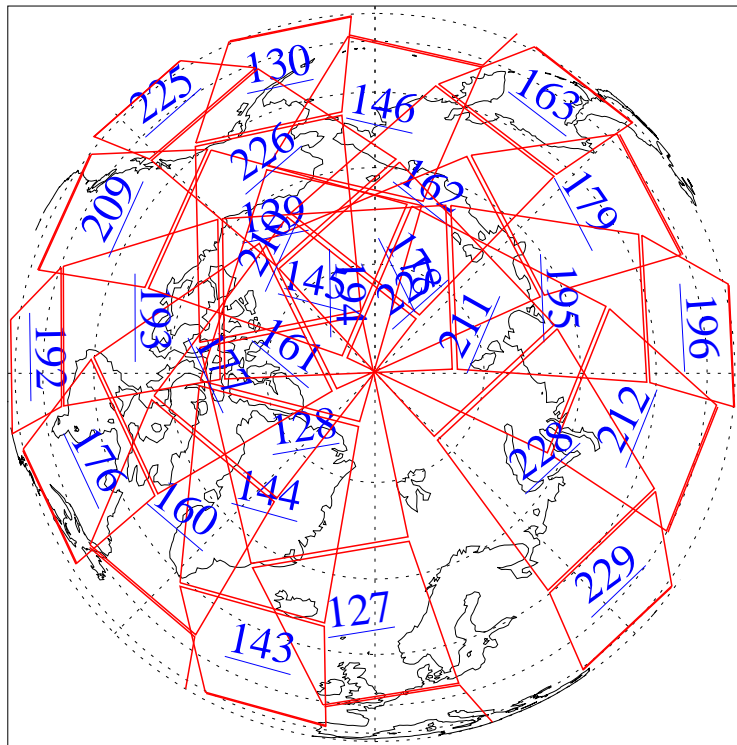

L1B Availability
AMSU Granules: 240
HSB Granules: 0
AIRS Granules: 94

7 Nov 2004
DoY 312
Aqua Day 918
Granules: 1 to 120

Granules: 121 to 240

Legend: AMSU Available, HSB Available, AIRS Available

L1B Availability
AMSU Granules: 240
HSB Granules: 0
AIRS Granules: 94

7 Nov 2004
DoY 312
Aqua Day 918

Ascending Granules

Descending Granules

Legend: AMSU Available, HSB Available, AIRS Available

L1B Availability
 AMSU Granules: 240
 HSB Granules: 0
 AIRS Granules: 94

7 Nov 2004
 DoY 312
 Aqua Day 918

Northern Hemisphere Granules

Southern Hemisphere Granules

Legend: AMSU Available, HSB Available, AIRS Available