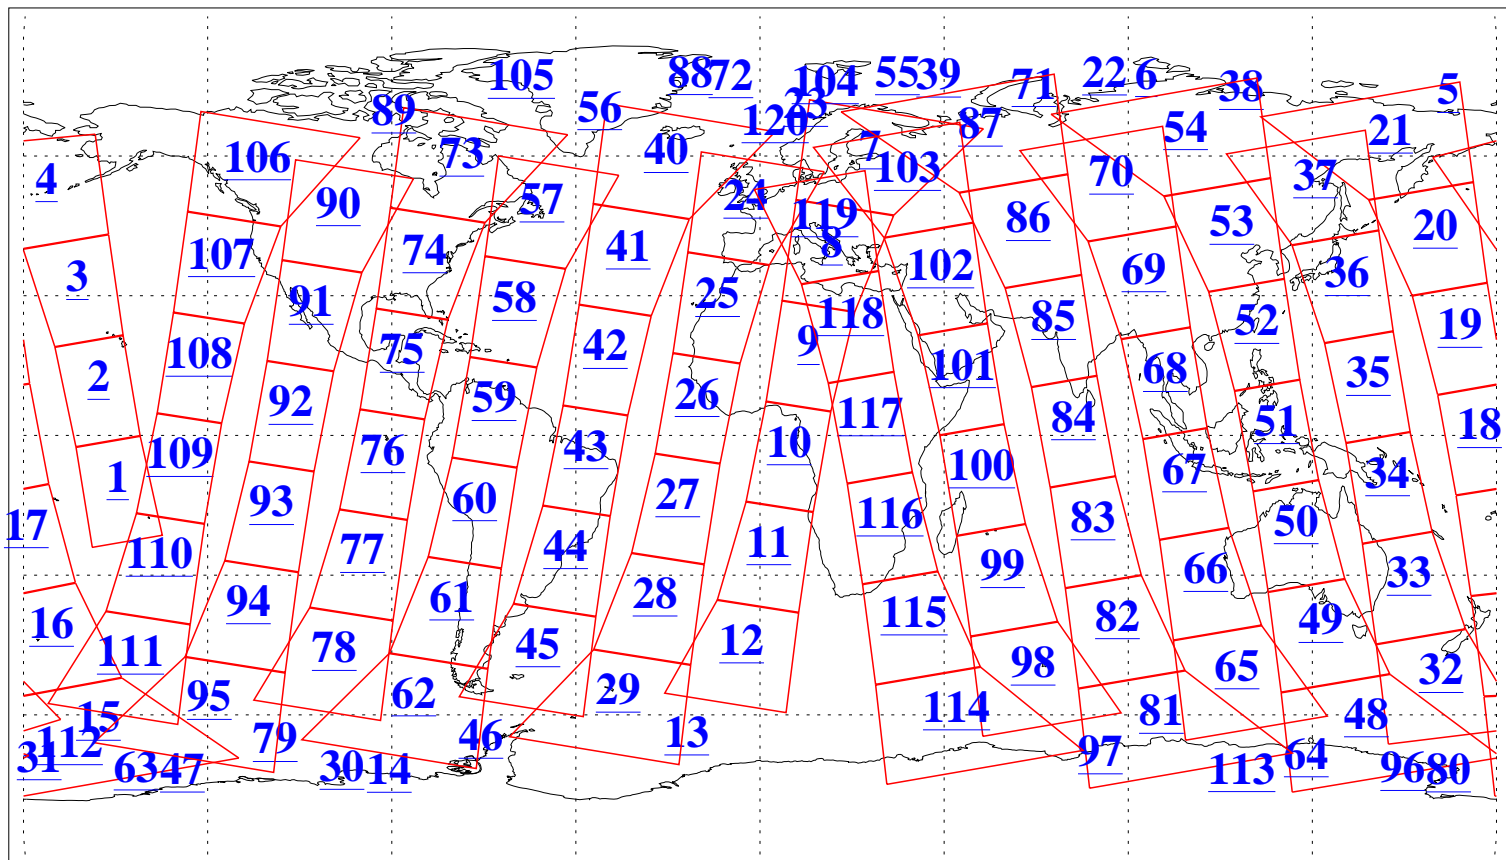

L1B Availability
AMSU Granules: 240
HSB Granules: 0
AIRS Granules: 240

6 Nov 2004
DoY 311
Aqua Day 917
Granules: 1 to 120

Granules: 121 to 240

Legend: AMSU Available, HSB Available, AIRS Available

L1B Availability
AMSU Granules: 240
HSB Granules: 0
AIRS Granules: 240

6 Nov 2004
DoY 311
Aqua Day 917

Ascending Granules

Descending Granules

Legend: AMSU Available, HSB Available, AIRS Available

L1B Availability
AMSU Granules: 240
HSB Granules: 0
AIRS Granules: 240

6 Nov 2004
DoY 311
Aqua Day 917

Northern Hemisphere Granules

Southern Hemisphere Granules

Legend: AMSU Available, HSB Available, AIRS Available