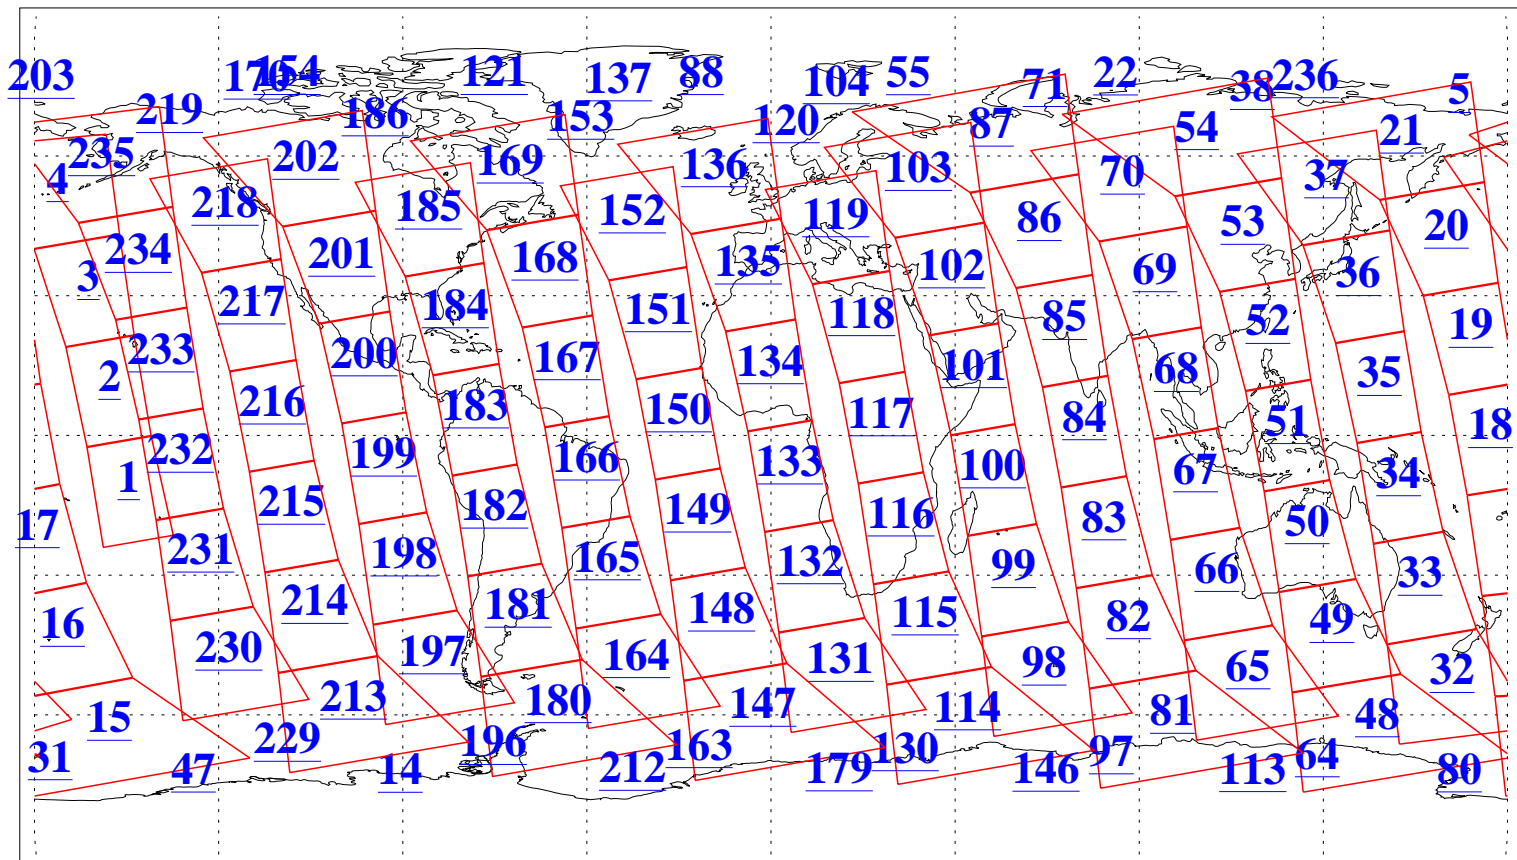

L1B Availability
AMSU Granules: 240
HSB Granules: 0
AIRS Granules: 240

6 Nov 2004
DoY 311
Aqua Day 917
Granules: 1 to 120

Granules: 121 to 240

Legend: AMSU Available, HSB Available, AIRS Available

L1B Availability
AMSU Granules: 240
HSB Granules: 0
AIRS Granules: 240

6 Nov 2004
DoY 311
Aqua Day 917

Ascending Granules

Descending Granules

Legend: AMSU Available, HSB Available, AIRS Available

L1B Availability
AMSU Granules: 240
HSB Granules: 0
AIRS Granules: 240

6 Nov 2004
DoY 311
Aqua Day 917

Northern Hemisphere Granules

Southern Hemisphere Granules

Legend: AMSU Available, HSB Available, AIRS Available