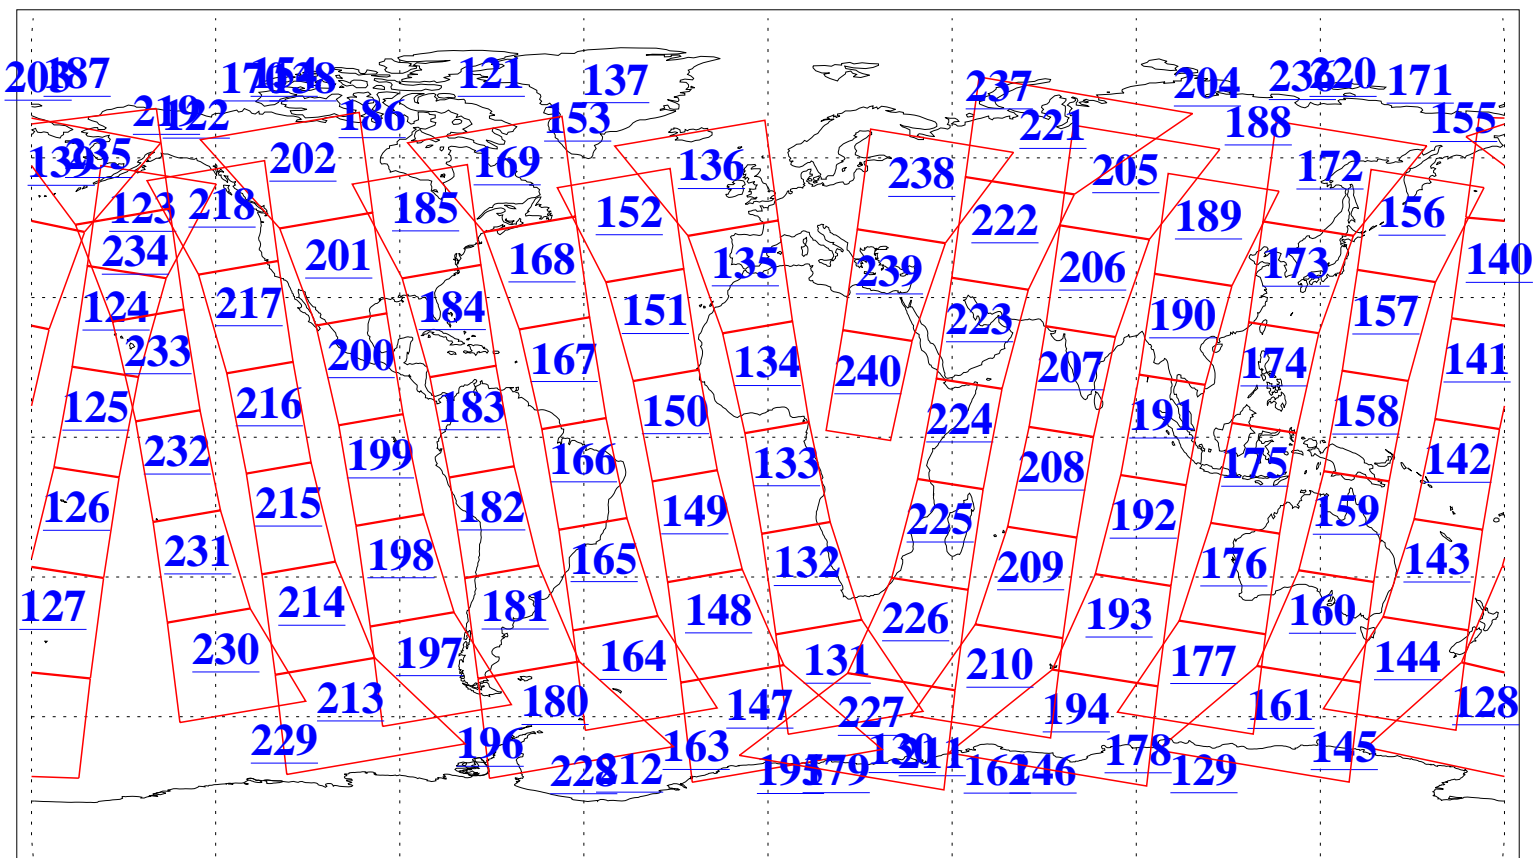

L1B Availability
AMSU Granules: 240
HSB Granules: 0
AIRS Granules: 240

6 Nov 2004
DoY 311
Aqua Day 917
Granules: 1 to 120

Granules: 121 to 240

Legend: AMSU Available, HSB Available, AIRS Available

L1B Availability
AMSU Granules: 240
HSB Granules: 0
AIRS Granules: 240

6 Nov 2004
DoY 311
Aqua Day 917

Ascending Granules

Descending Granules

Legend: AMSU Available, HSB Available, AIRS Available

L1B Availability
AMSU Granules: 240
HSB Granules: 0
AIRS Granules: 240

6 Nov 2004
DoY 311
Aqua Day 917

Northern Hemisphere Granules

Southern Hemisphere Granules

Legend: AMSU Available, HSB Available, AIRS Available