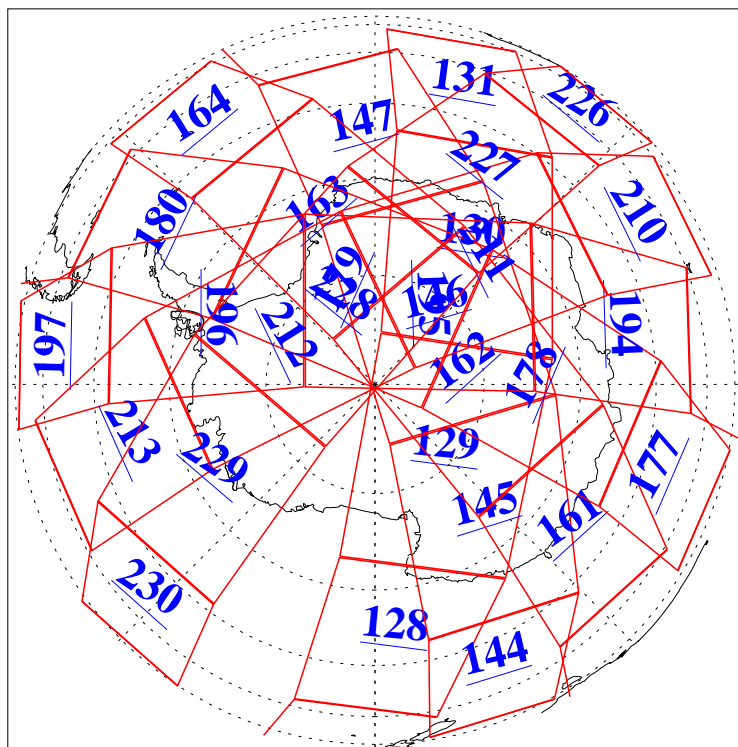

L1B Availability
AMSU Granules: 240
HSB Granules: 0
AIRS Granules: 240

6 Nov 2004
DoY 311
Aqua Day 917
Granules: 1 to 120

Granules: 121 to 240

Legend: AMSU Available, HSB Available, AIRS Available

L1B Availability
AMSU Granules: 240
HSB Granules: 0
AIRS Granules: 240

6 Nov 2004
DoY 311
Aqua Day 917

Ascending Granules

Descending Granules

Legend: AMSU Available, HSB Available, AIRS Available

L1B Availability
AMSU Granules: 240
HSB Granules: 0
AIRS Granules: 240

6 Nov 2004
DoY 311
Aqua Day 917

Northern Hemisphere Granules

Southern Hemisphere Granules

Legend: AMSU Available, HSB Available, AIRS Available