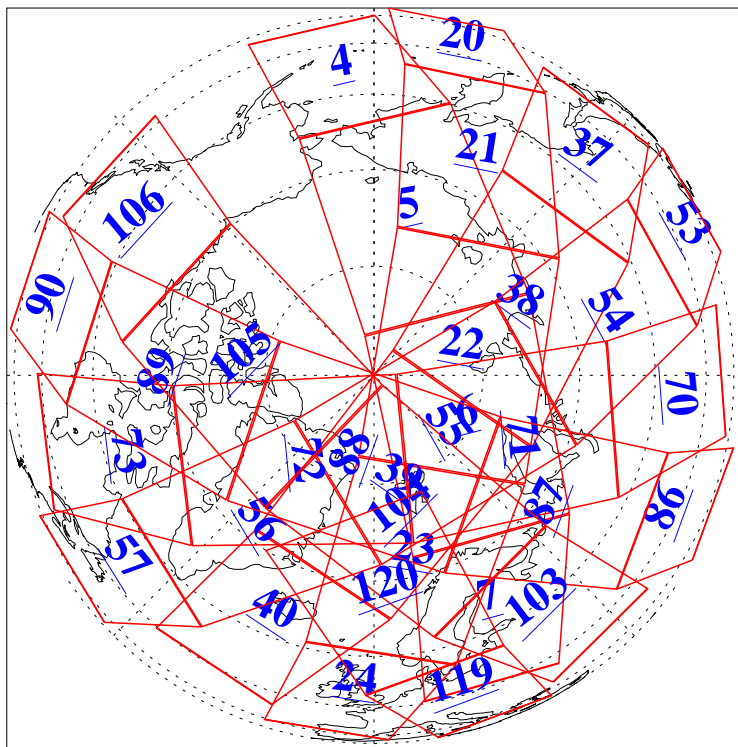

L1B Availability
AMSU Granules: 240
HSB Granules: 0
AIRS Granules: 240

6 Nov 2004
DoY 311
Aqua Day 917
Granules: 1 to 120

Granules: 121 to 240

Legend: AMSU Available, HSB Available, AIRS Available

L1B Availability
AMSU Granules: 240
HSB Granules: 0
AIRS Granules: 240

6 Nov 2004
DoY 311
Aqua Day 917

Ascending Granules

Descending Granules

Legend: AMSU Available, HSB Available, AIRS Available

L1B Availability
AMSU Granules: 240
HSB Granules: 0
AIRS Granules: 240

6 Nov 2004
DoY 311
Aqua Day 917

Northern Hemisphere Granules

Southern Hemisphere Granules

Legend: AMSU Available, HSB Available, AIRS Available