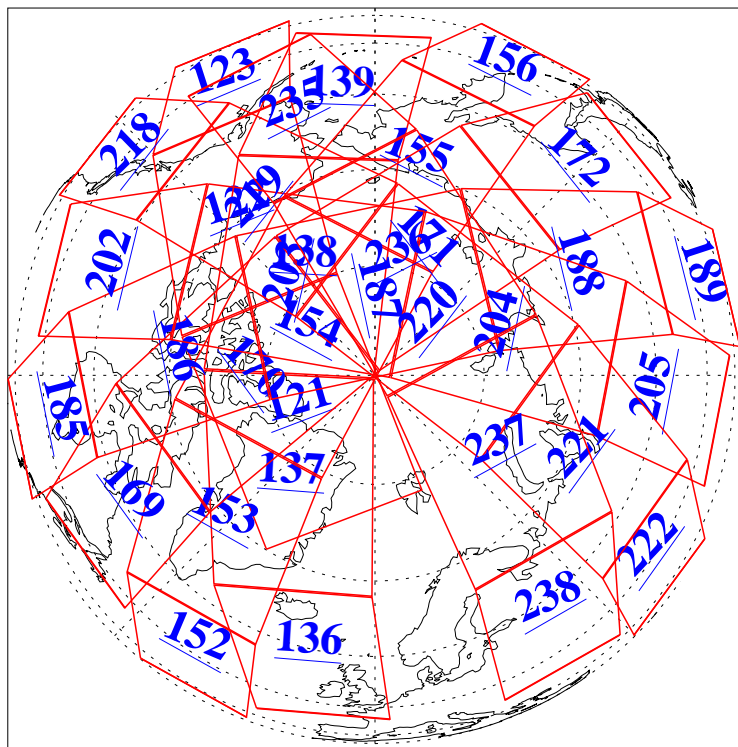

L1B Availability
AMSU Granules: 240
HSB Granules: 0
AIRS Granules: 240

6 Nov 2004
DoY 311
Aqua Day 917
Granules: 1 to 120

Granules: 121 to 240

Legend: AMSU Available, HSB Available, AIRS Available

L1B Availability
AMSU Granules: 240
HSB Granules: 0
AIRS Granules: 240

6 Nov 2004
DoY 311
Aqua Day 917

Ascending Granules

Descending Granules

Legend: AMSU Available, HSB Available, AIRS Available

L1B Availability
AMSU Granules: 240
HSB Granules: 0
AIRS Granules: 240

6 Nov 2004
DoY 311
Aqua Day 917

Northern Hemisphere Granules

Southern Hemisphere Granules

Legend: AMSU Available, HSB Available, AIRS Available