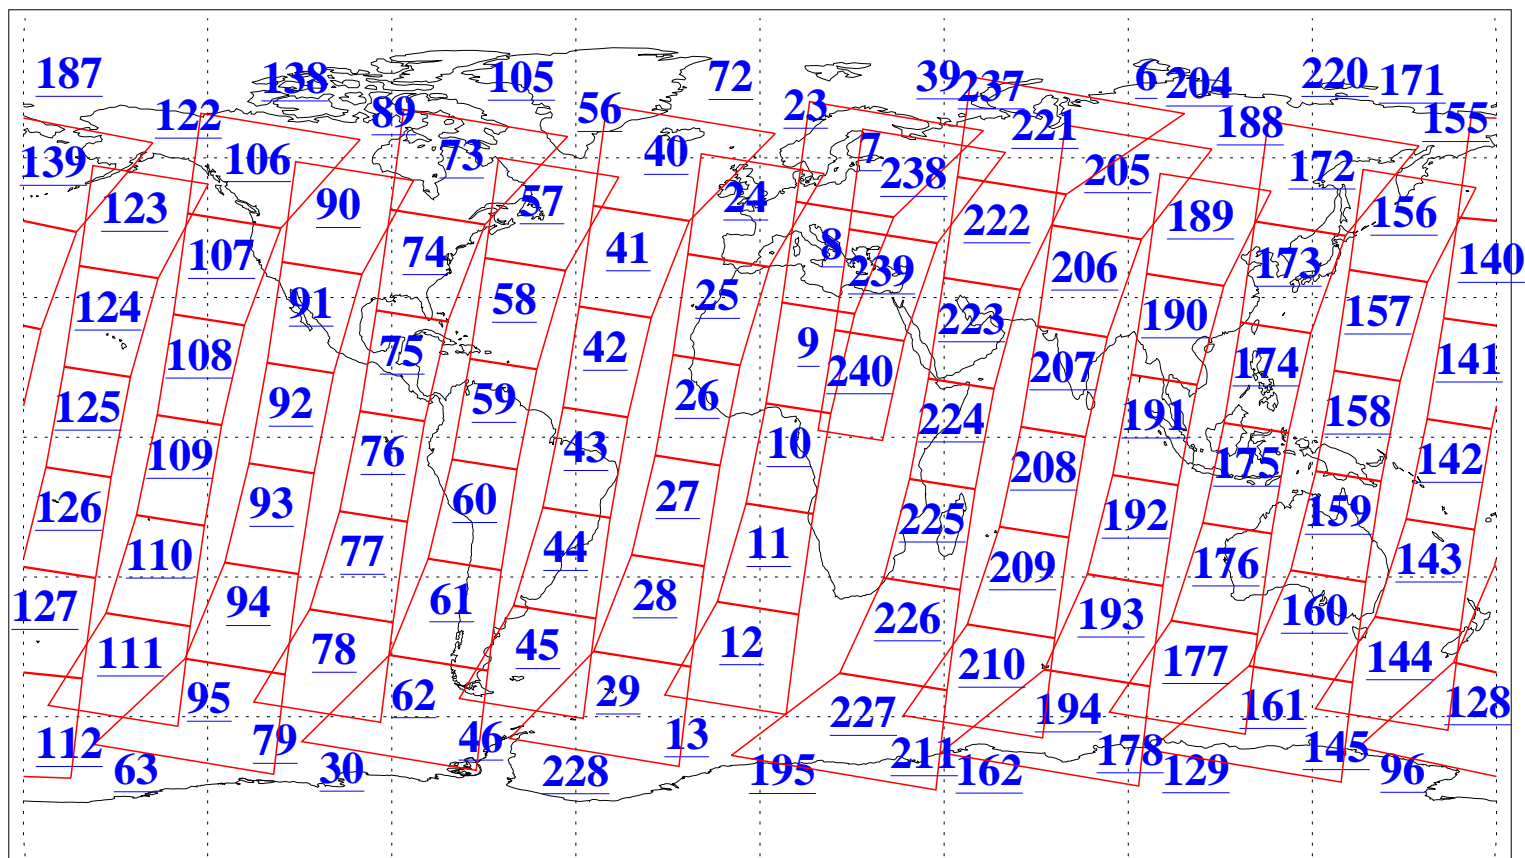

L1B Availability
AMSU Granules: 240
HSB Granules: 0
AIRS Granules: 240

6 Nov 2004
DoY 311
Aqua Day 917
Granules: 1 to 120

Granules: 121 to 240

Legend: AMSU Available, HSB Available, AIRS Available

L1B Availability
AMSU Granules: 240
HSB Granules: 0
AIRS Granules: 240

6 Nov 2004
DoY 311
Aqua Day 917

Ascending Granules

Descending Granules

Legend: AMSU Available, HSB Available, AIRS Available

L1B Availability
AMSU Granules: 240
HSB Granules: 0
AIRS Granules: 240

6 Nov 2004
DoY 311
Aqua Day 917