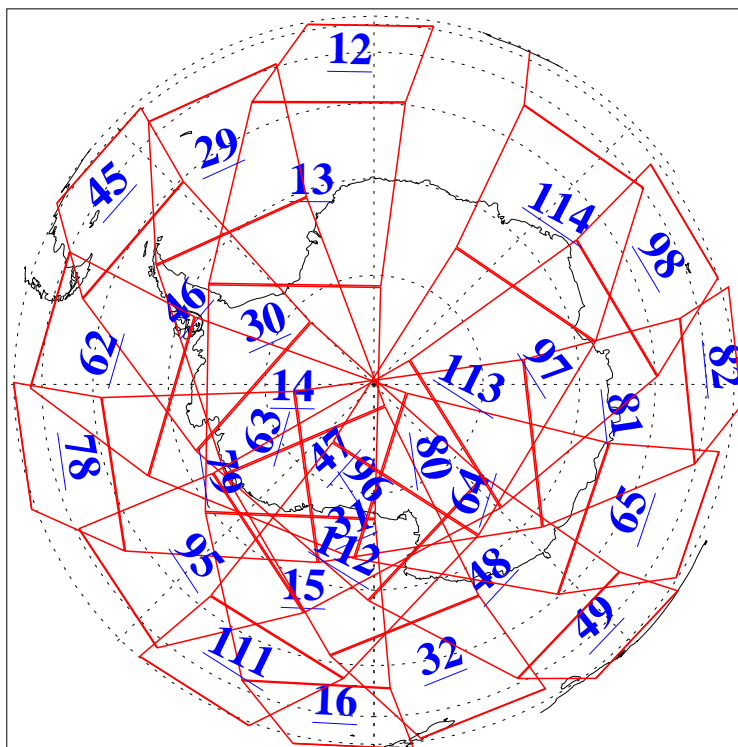

L1B Availability
AMSU Granules: 240
HSB Granules: 0
AIRS Granules: 240

6 Nov 2004
DoY 311
Aqua Day 917
Granules: 1 to 120

Granules: 121 to 240

Legend: AMSU Available, HSB Available, AIRS Available

L1B Availability
AMSU Granules: 240
HSB Granules: 0
AIRS Granules: 240

6 Nov 2004
DoY 311
Aqua Day 917

Ascending Granules

Descending Granules

Legend: AMSU Available, HSB Available, AIRS Available

L1B Availability
AMSU Granules: 240
HSB Granules: 0
AIRS Granules: 240

6 Nov 2004
DoY 311
Aqua Day 917

Northern Hemisphere Granules

Southern Hemisphere Granules

Legend: AMSU Available, HSB Available, AIRS Available