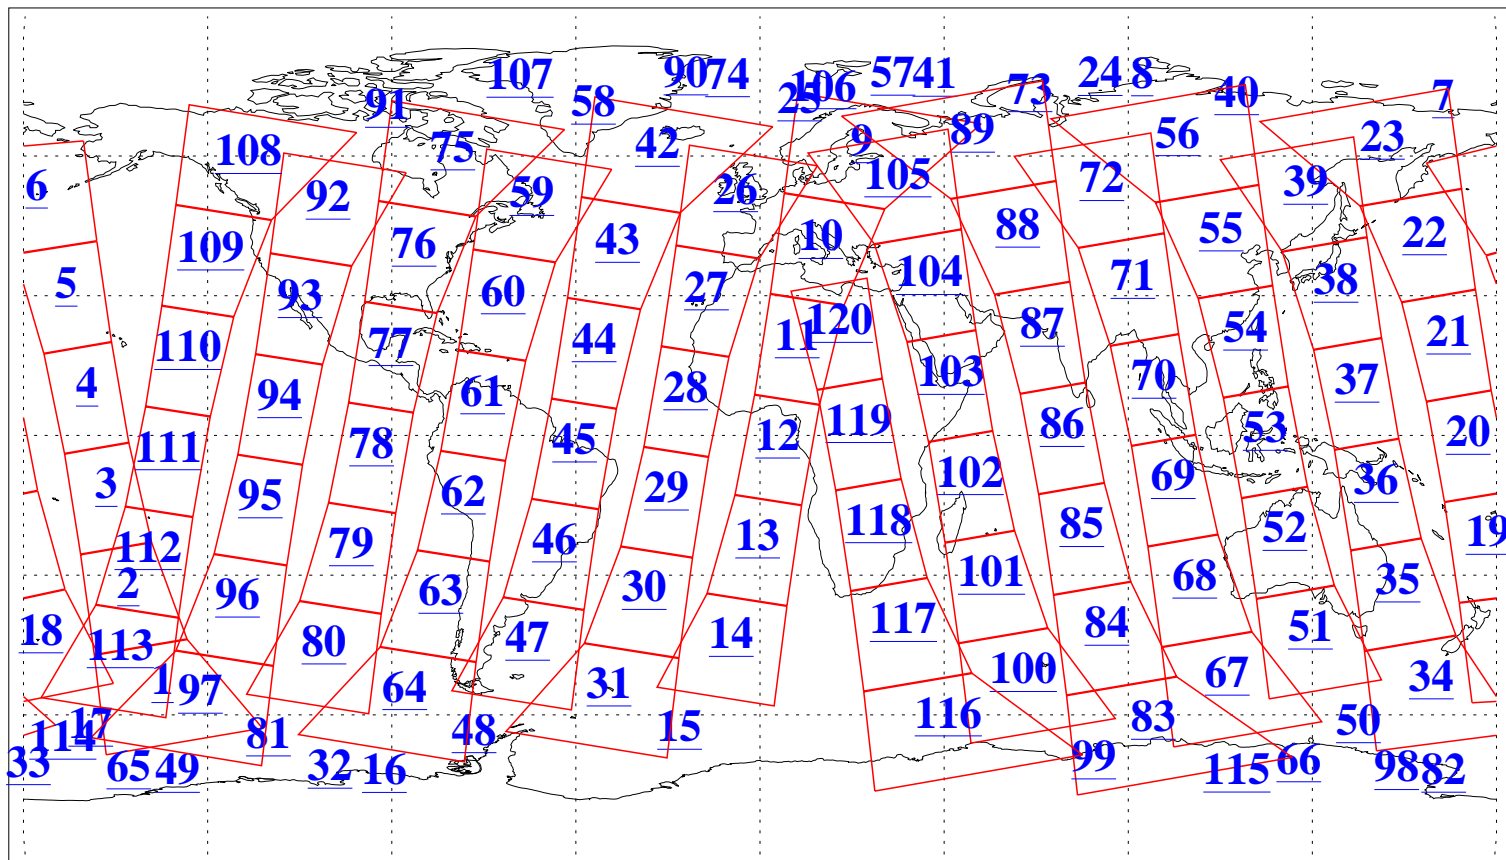

L1B Availability
AMSU Granules: 240
HSB Granules: 0
AIRS Granules: 240

4 Nov 2004
DoY 309
Aqua Day 915
Granules: 1 to 120

Granules: 121 to 240

Legend: AMSU Available, HSB Available, AIRS Available

L1B Availability
AMSU Granules: 240
HSB Granules: 0
AIRS Granules: 240

4 Nov 2004
DoY 309
Aqua Day 915

Ascending Granules

Descending Granules

Legend: AMSU Available, HSB Available, AIRS Available

L1B Availability
 AMSU Granules: 240
 HSB Granules: 0
 AIRS Granules: 240

4 Nov 2004
 DoY 309
 Aqua Day 915

Northern Hemisphere Granules

Southern Hemisphere Granules

Legend: AMSU Available, HSB Available, AIRS Available