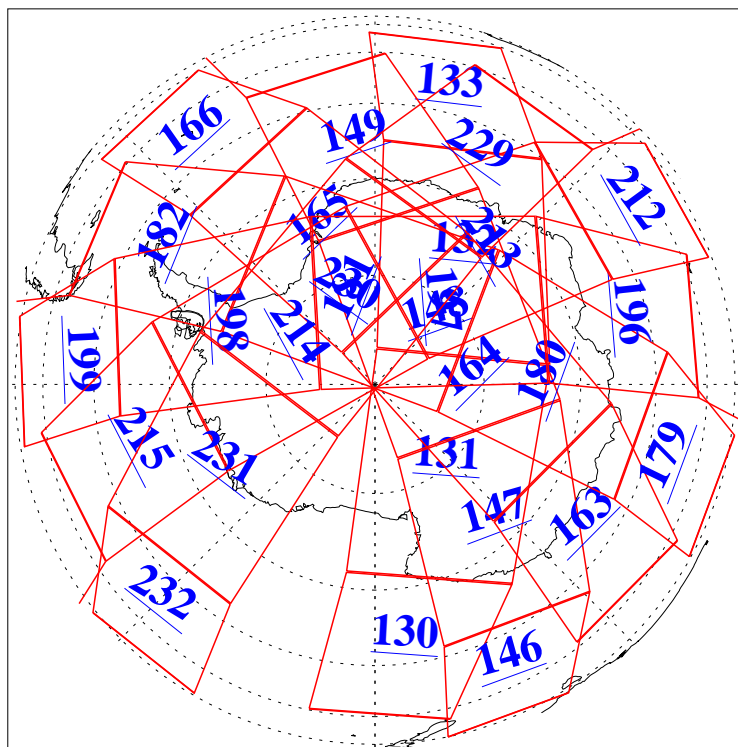

4 Nov 2004
DoY 309
Aqua Day 915

Ascending Granules

Descending Granules

Legend: AMSU Available, HSB Available, AIRS Available

L1B Availability
 AMSU Granules: 240
 HSB Granules: 0
 AIRS Granules: 240

4 Nov 2004
 DoY 309
 Aqua Day 915

Northern Hemisphere Granules

Southern Hemisphere Granules

Legend: AMSU Available, HSB Available, AIRS Available