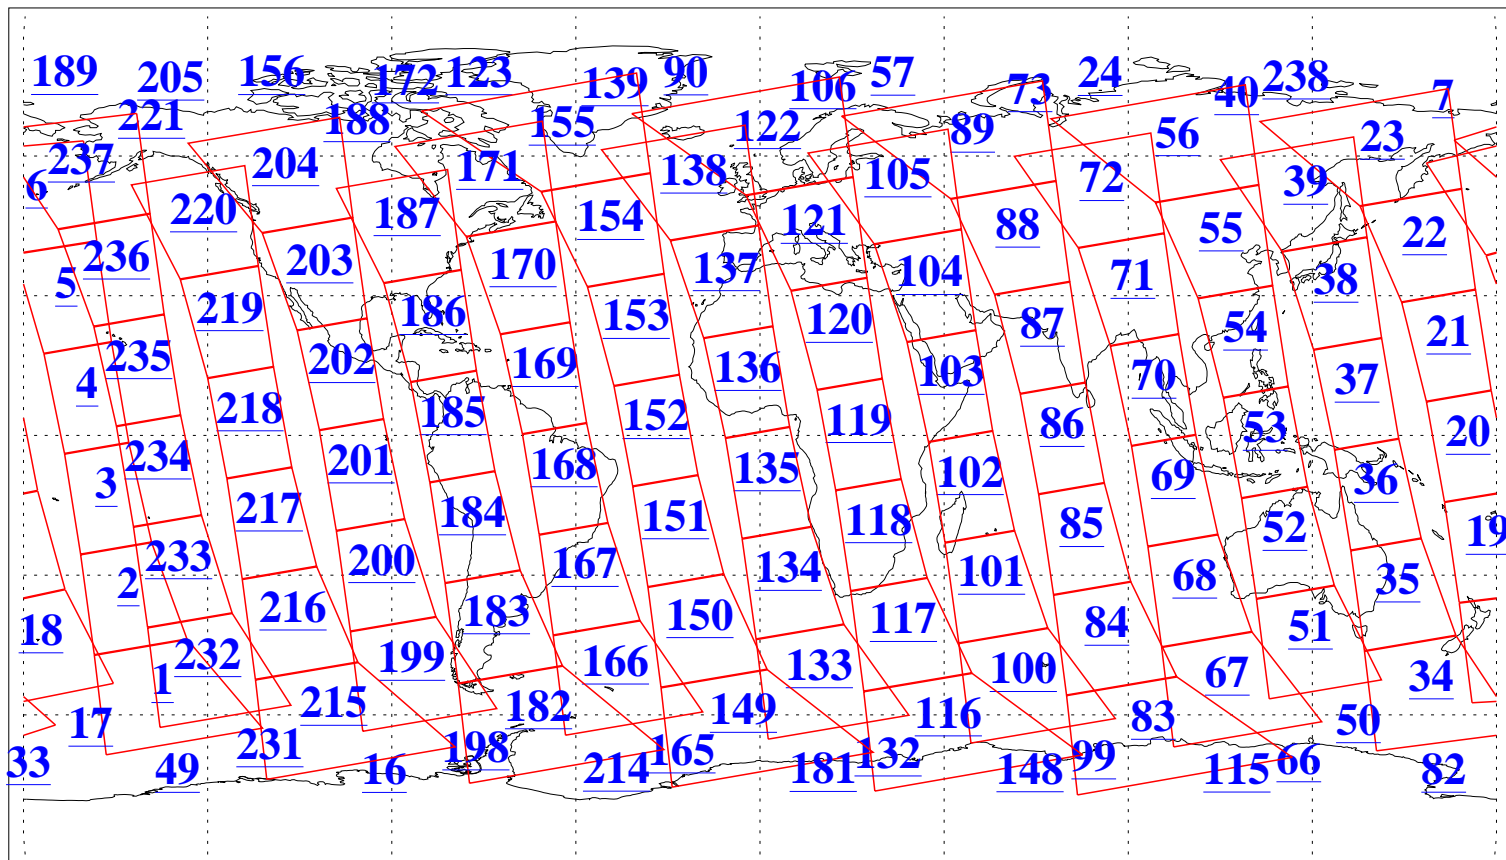

L1B Availability
AMSU Granules: 240
HSB Granules: 0
AIRS Granules: 240

4 Nov 2004
DoY 309
Aqua Day 915
Granules: 1 to 120

Granules: 121 to 240

Legend: AMSU Available, HSB Available, AIRS Available

L1B Availability
AMSU Granules: 240
HSB Granules: 0
AIRS Granules: 240

4 Nov 2004
DoY 309
Aqua Day 915

Ascending Granules

Descending Granules

Legend: AMSU Available, HSB Available, AIRS Available

L1B Availability
 AMSU Granules: 240
 HSB Granules: 0
 AIRS Granules: 240

4 Nov 2004
 DoY 309
 Aqua Day 915

Northern Hemisphere Granules

Southern Hemisphere Granules

Legend: AMSU Available, HSB Available, AIRS Available