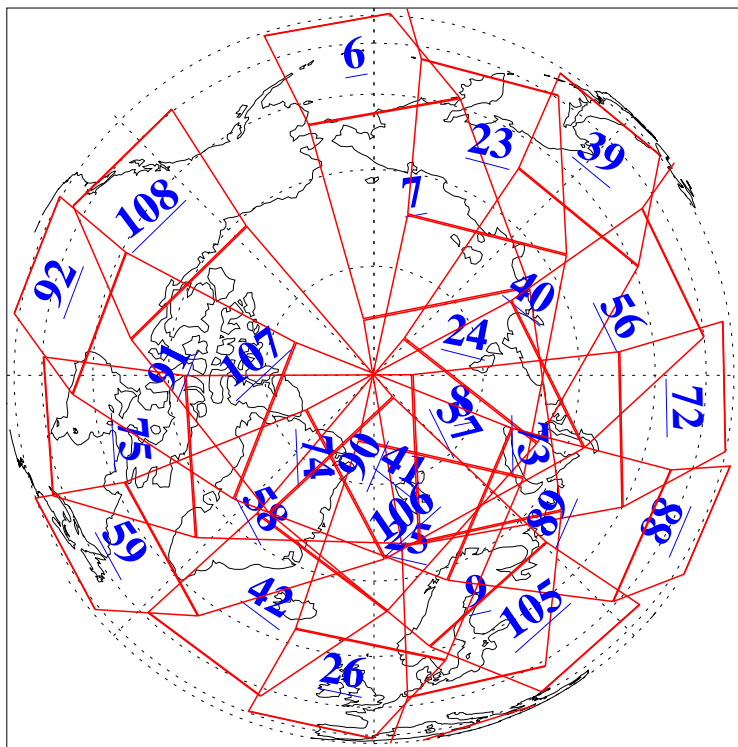

L1B Availability
AMSU Granules: 240
HSB Granules: 0
AIRS Granules: 240

4 Nov 2004
DoY 309
Aqua Day 915
Granules: 1 to 120

Granules: 121 to 240

Legend: AMSU Available, HSB Available, AIRS Available

L1B Availability
AMSU Granules: 240
HSB Granules: 0
AIRS Granules: 240

4 Nov 2004
DoY 309
Aqua Day 915

Ascending Granules

Descending Granules

Legend: AMSU Available, HSB Available, AIRS Available

L1B Availability
 AMSU Granules: 240
 HSB Granules: 0
 AIRS Granules: 240

4 Nov 2004
 DoY 309
 Aqua Day 915

Northern Hemisphere Granules

Southern Hemisphere Granules

Legend: AMSU Available, HSB Available, AIRS Available