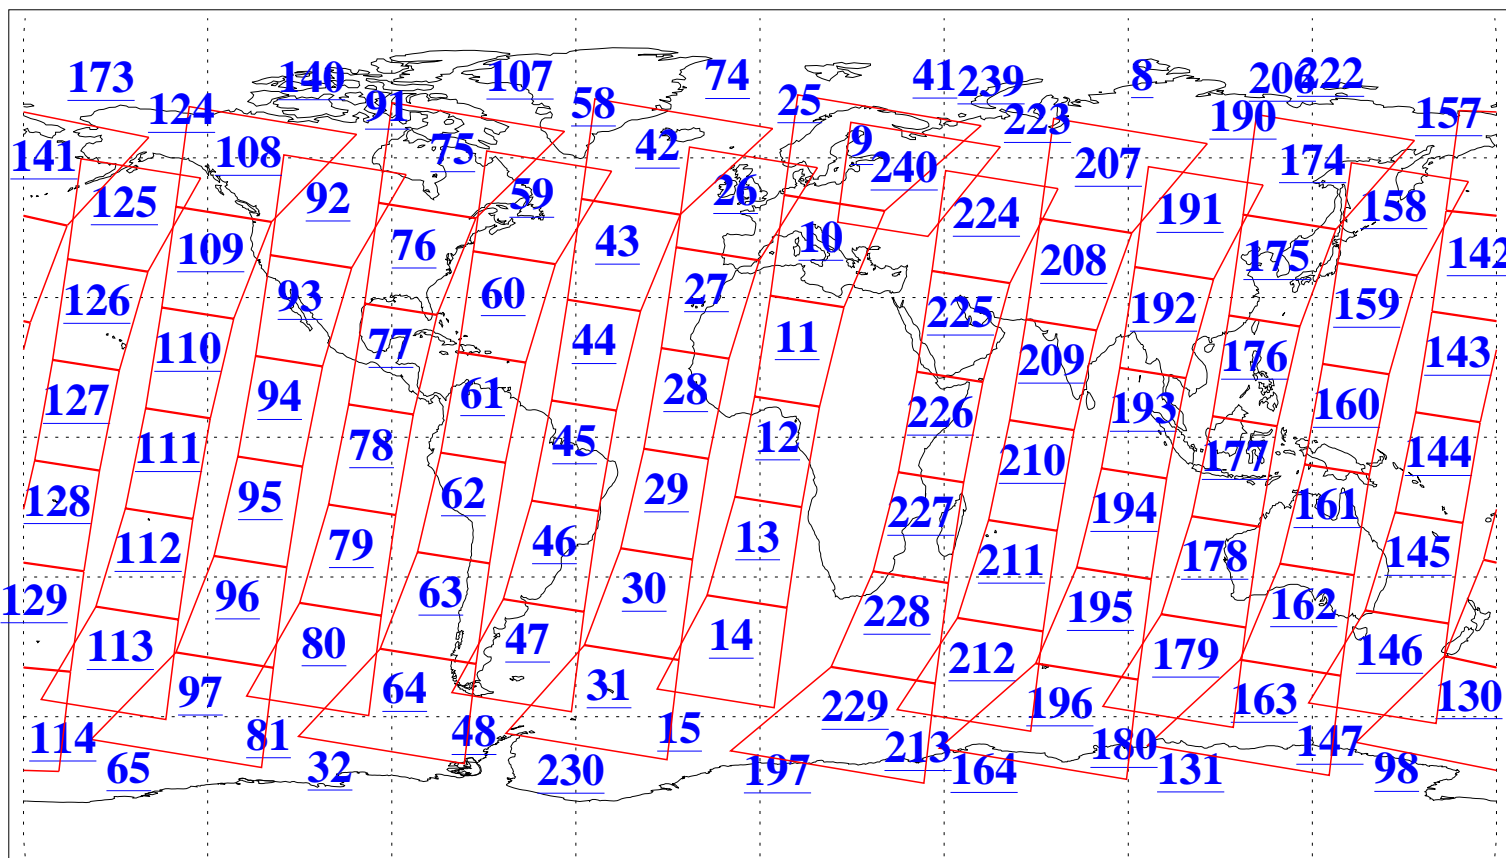

L1B Availability
AMSU Granules: 240
HSB Granules: 0
AIRS Granules: 240

4 Nov 2004
DoY 309
Aqua Day 915
Granules: 1 to 120

Granules: 121 to 240

Legend: AMSU Available, HSB Available, AIRS Available

L1B Availability
AMSU Granules: 240
HSB Granules: 0
AIRS Granules: 240

4 Nov 2004
DoY 309
Aqua Day 915

Ascending Granules

Descending Granules

Legend: AMSU Available, HSB Available, AIRS Available

L1B Availability
 AMSU Granules: 240
 HSB Granules: 0
 AIRS Granules: 240

4 Nov 2004
 DoY 309
 Aqua Day 915

Northern Hemisphere Granules

Southern Hemisphere Granules

Legend: AMSU Available, HSB Available, AIRS Available