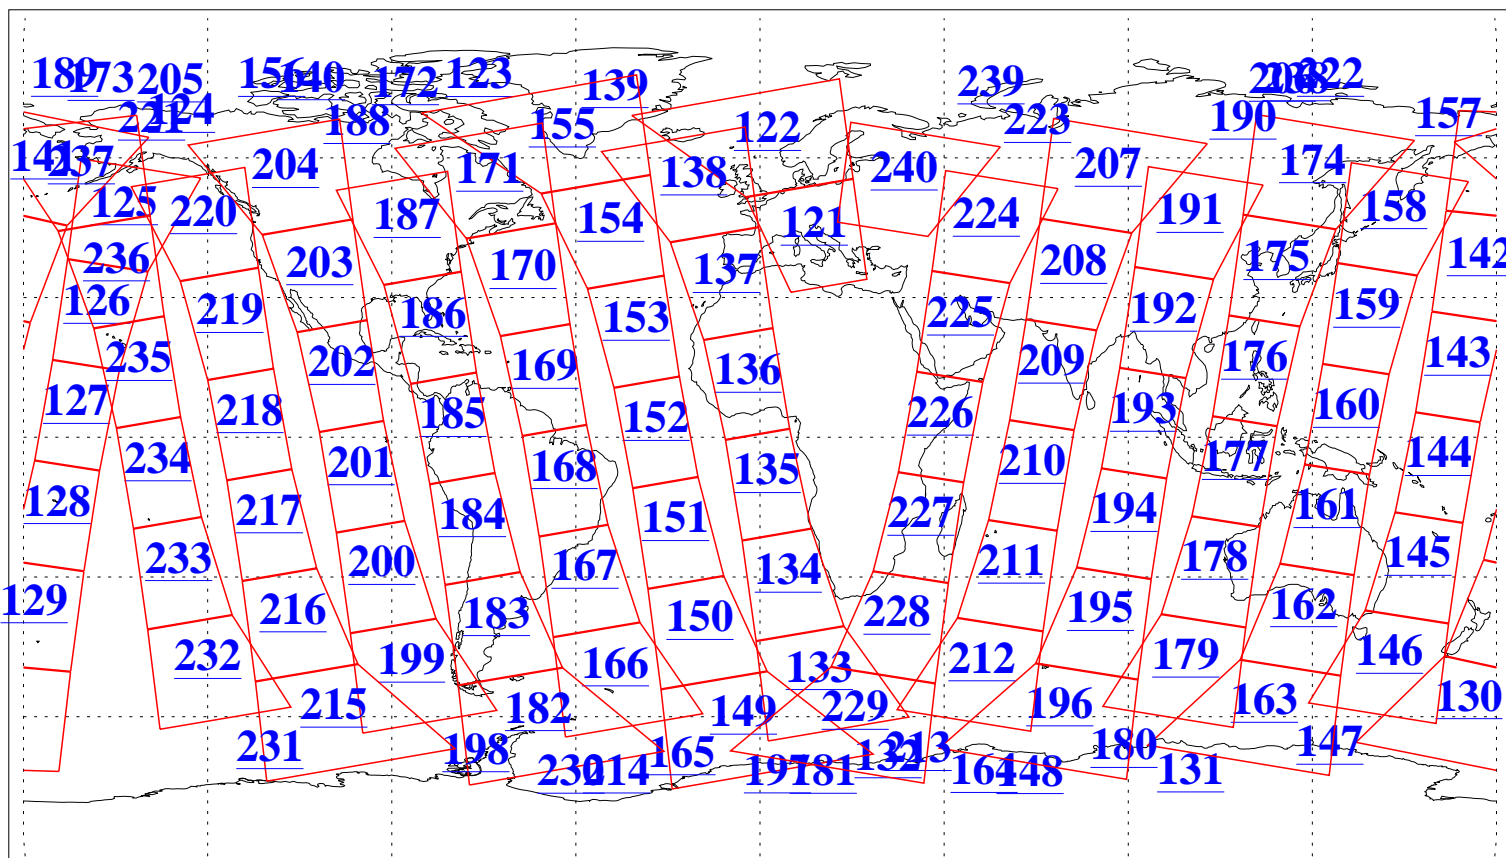

L1B Availability
AMSU Granules: 240
HSB Granules: 0
AIRS Granules: 240

4 Nov 2004
DoY 309
Aqua Day 915
Granules: 1 to 120

Granules: 121 to 240

Legend: AMSU Available, HSB Available, AIRS Available

L1B Availability
AMSU Granules: 240
HSB Granules: 0
AIRS Granules: 240

4 Nov 2004
DoY 309
Aqua Day 915

Ascending Granules

Descending Granules

Legend: AMSU Available, HSB Available, AIRS Available

L1B Availability
 AMSU Granules: 240
 HSB Granules: 0
 AIRS Granules: 240

4 Nov 2004
 DoY 309
 Aqua Day 915

Northern Hemisphere Granules

Southern Hemisphere Granules

Legend: AMSU Available, HSB Available, AIRS Available