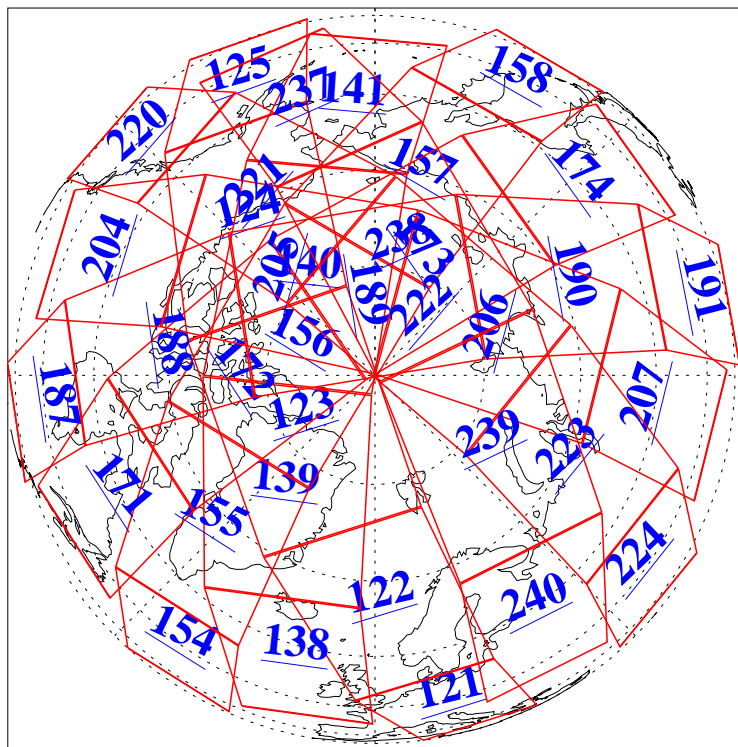

L1B Availability
AMSU Granules: 240
HSB Granules: 0
AIRS Granules: 240

4 Nov 2004
DoY 309
Aqua Day 915
Granules: 1 to 120

Granules: 121 to 240

Legend: AMSU Available, HSB Available, AIRS Available

L1B Availability
AMSU Granules: 240
HSB Granules: 0
AIRS Granules: 240

4 Nov 2004
DoY 309
Aqua Day 915

Ascending Granules

Descending Granules

Legend: AMSU Available, HSB Available, AIRS Available

L1B Availability
 AMSU Granules: 240
 HSB Granules: 0
 AIRS Granules: 240

4 Nov 2004
 DoY 309
 Aqua Day 915

Northern Hemisphere Granules

Southern Hemisphere Granules

Legend: AMSU Available, HSB Available, AIRS Available