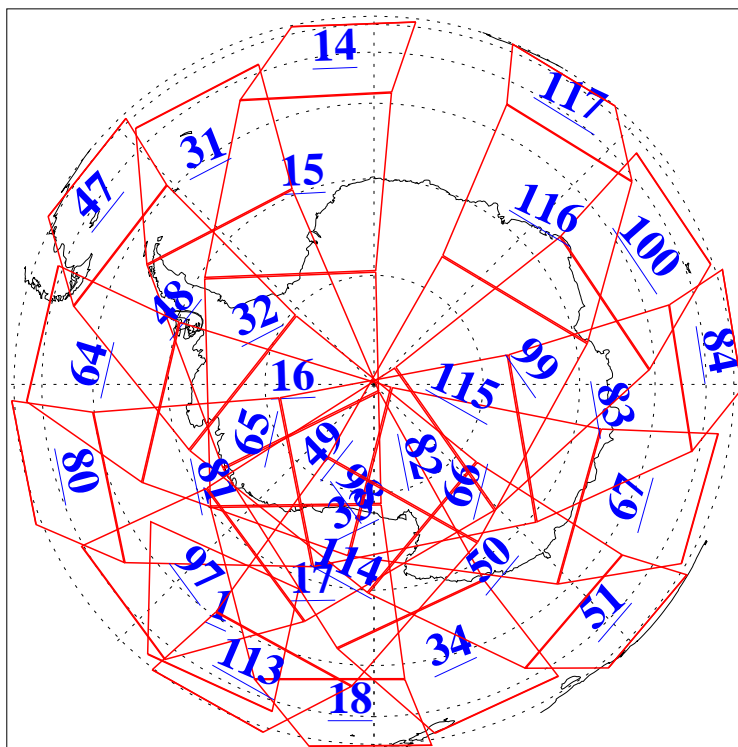

L1B Availability
AMSU Granules: 240
HSB Granules: 0
AIRS Granules: 240

4 Nov 2004
DoY 309
Aqua Day 915
Granules: 1 to 120

Granules: 121 to 240

Legend: AMSU Available, HSB Available, AIRS Available

L1B Availability
AMSU Granules: 240
HSB Granules: 0
AIRS Granules: 240

4 Nov 2004
DoY 309
Aqua Day 915

Ascending Granules

Descending Granules

Legend: AMSU Available, HSB Available, AIRS Available

L1B Availability
 AMSU Granules: 240
 HSB Granules: 0
 AIRS Granules: 240

4 Nov 2004
 DoY 309
 Aqua Day 915

Northern Hemisphere Granules

Southern Hemisphere Granules

Legend: AMSU Available, HSB Available, AIRS Available