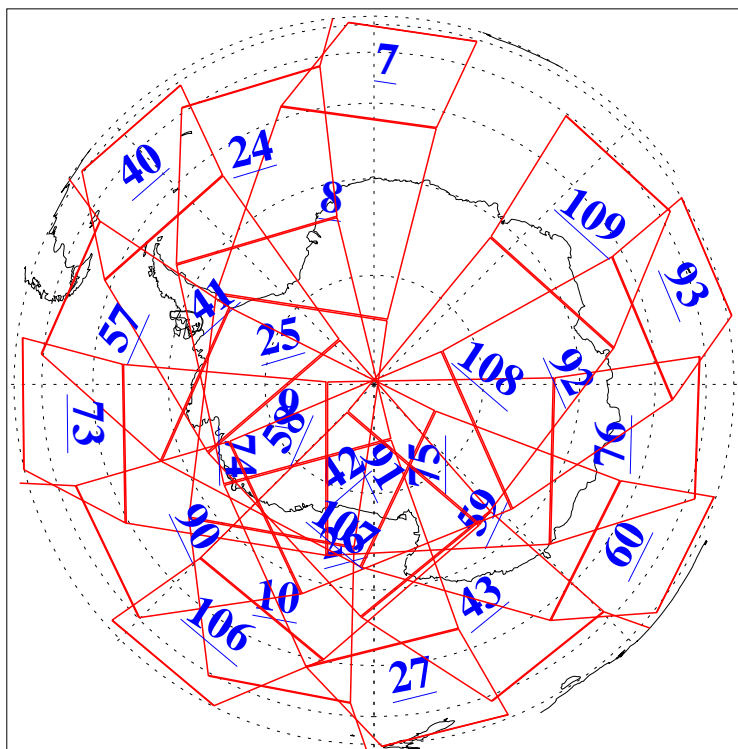

L1B Availability
AMSU Granules: 240
HSB Granules: 0
AIRS Granules: 240

3 Nov 2004
DoY 308
Aqua Day 914
Granules: 1 to 120

Granules: 121 to 240

Legend: AMSU Available, HSB Available, AIRS Available

L1B Availability
AMSU Granules: 240
HSB Granules: 0
AIRS Granules: 240

3 Nov 2004
DoY 308
Aqua Day 914

Ascending Granules

Descending Granules

Legend: AMSU Available, HSB Available, AIRS Available

L1B Availability
 AMSU Granules: 240
 HSB Granules: 0
 AIRS Granules: 240

3 Nov 2004
 DoY 308
 Aqua Day 914

Northern Hemisphere Granules

Southern Hemisphere Granules

Legend: AMSU Available, HSB Available, AIRS Available