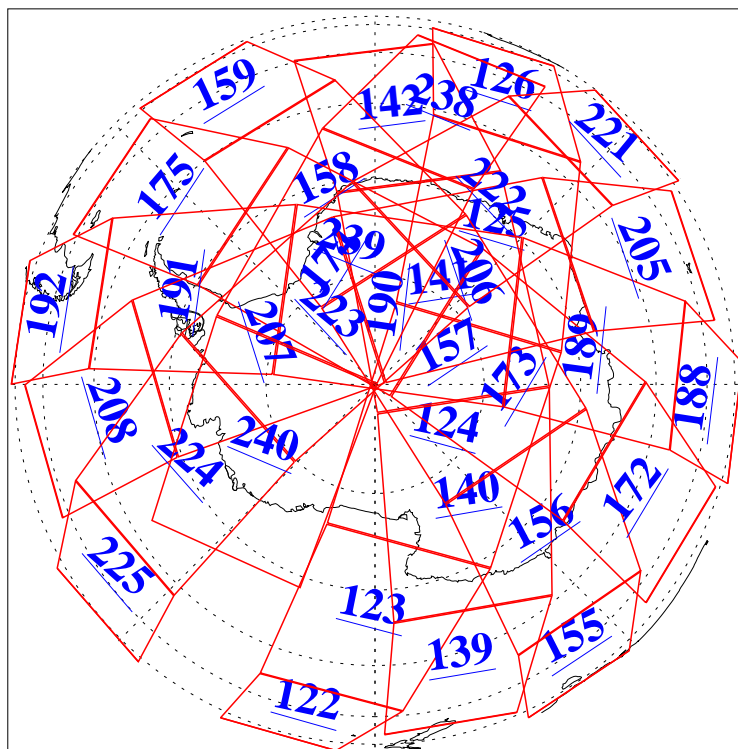

L1B Availability
AMSU Granules: 240
HSB Granules: 0
AIRS Granules: 240

3 Nov 2004
DoY 308
Aqua Day 914
Granules: 1 to 120

Granules: 121 to 240

Legend: AMSU Available, HSB Available, AIRS Available

L1B Availability
AMSU Granules: 240
HSB Granules: 0
AIRS Granules: 240

3 Nov 2004
DoY 308
Aqua Day 914

Ascending Granules

Descending Granules

Legend: AMSU Available, HSB Available, AIRS Available

L1B Availability
 AMSU Granules: 240
 HSB Granules: 0
 AIRS Granules: 240

3 Nov 2004
 DoY 308
 Aqua Day 914

Northern Hemisphere Granules

Southern Hemisphere Granules

Legend: AMSU Available, HSB Available, AIRS Available