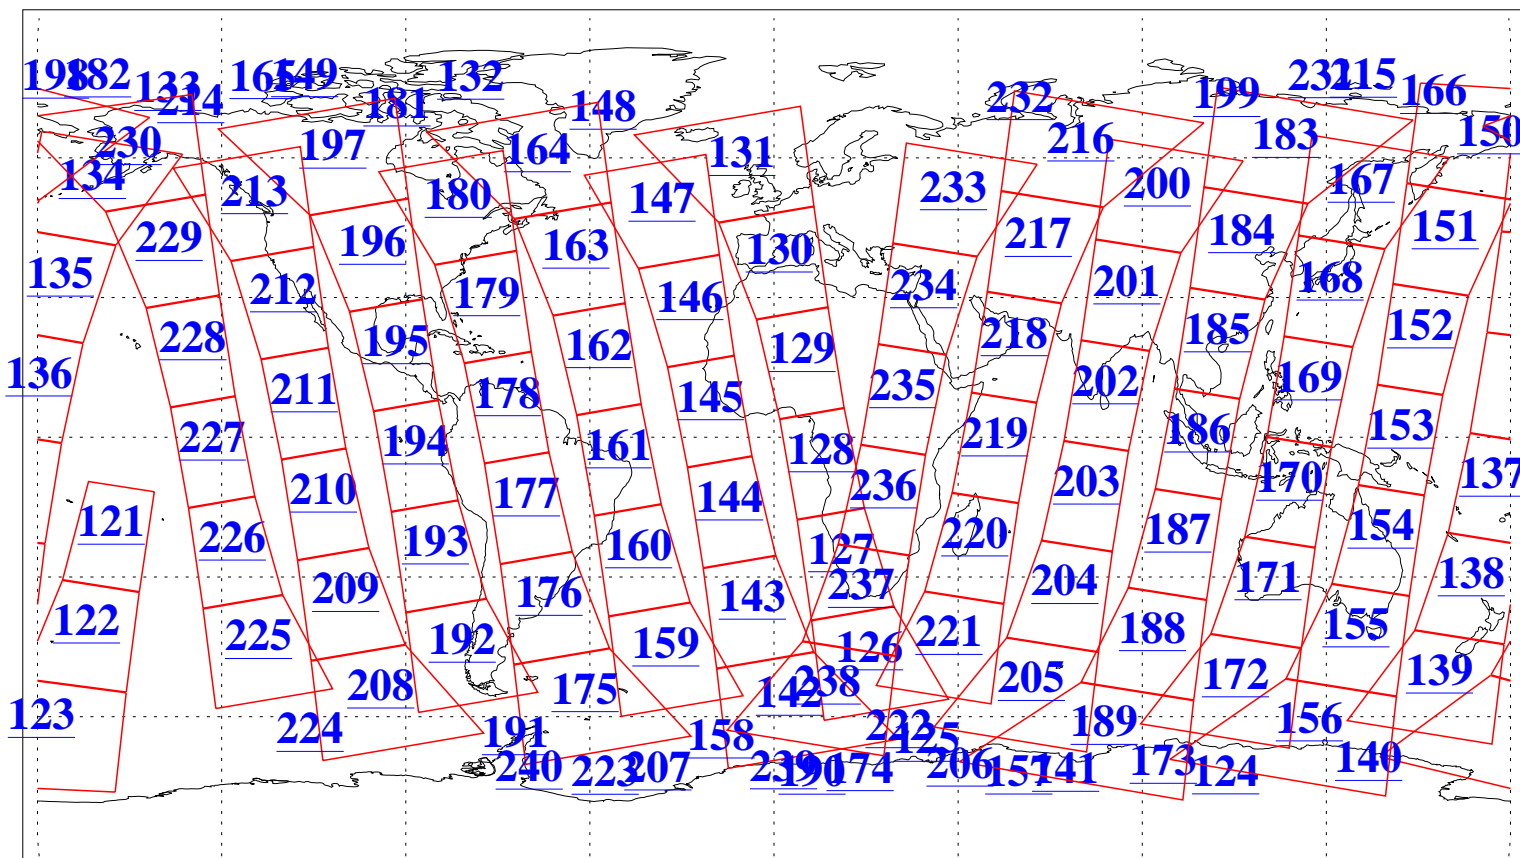

L1B Availability
AMSU Granules: 240
HSB Granules: 0
AIRS Granules: 240

3 Nov 2004
DoY 308
Aqua Day 914
Granules: 1 to 120

Granules: 121 to 240

Legend: AMSU Available, HSB Available, AIRS Available

L1B Availability
AMSU Granules: 240
HSB Granules: 0
AIRS Granules: 240

3 Nov 2004
DoY 308
Aqua Day 914

Ascending Granules

Descending Granules

Legend: AMSU Available, HSB Available, AIRS Available

L1B Availability
 AMSU Granules: 240
 HSB Granules: 0
 AIRS Granules: 240

3 Nov 2004
 DoY 308
 Aqua Day 914

Northern Hemisphere Granules

Southern Hemisphere Granules

Legend: AMSU Available, HSB Available, AIRS Available