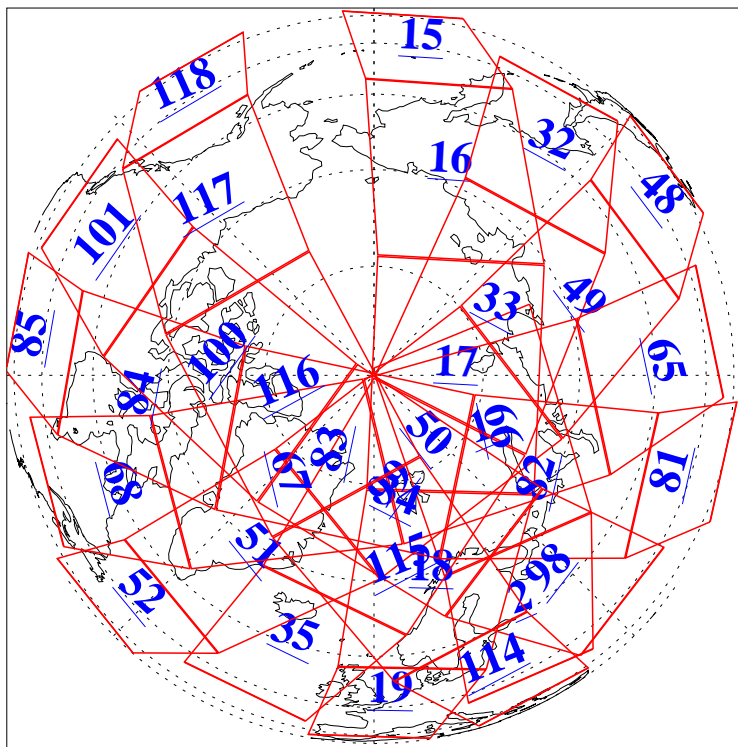

L1B Availability
AMSU Granules: 240
HSB Granules: 0
AIRS Granules: 240

3 Nov 2004
DoY 308
Aqua Day 914
Granules: 1 to 120

Granules: 121 to 240

Legend: AMSU Available, HSB Available, AIRS Available

L1B Availability
AMSU Granules: 240
HSB Granules: 0
AIRS Granules: 240

3 Nov 2004
DoY 308
Aqua Day 914

Ascending Granules

Descending Granules

Legend: AMSU Available, HSB Available, AIRS Available

L1B Availability
 AMSU Granules: 240
 HSB Granules: 0
 AIRS Granules: 240

3 Nov 2004
 DoY 308
 Aqua Day 914

Northern Hemisphere Granules

Southern Hemisphere Granules

Legend: AMSU Available, HSB Available, AIRS Available