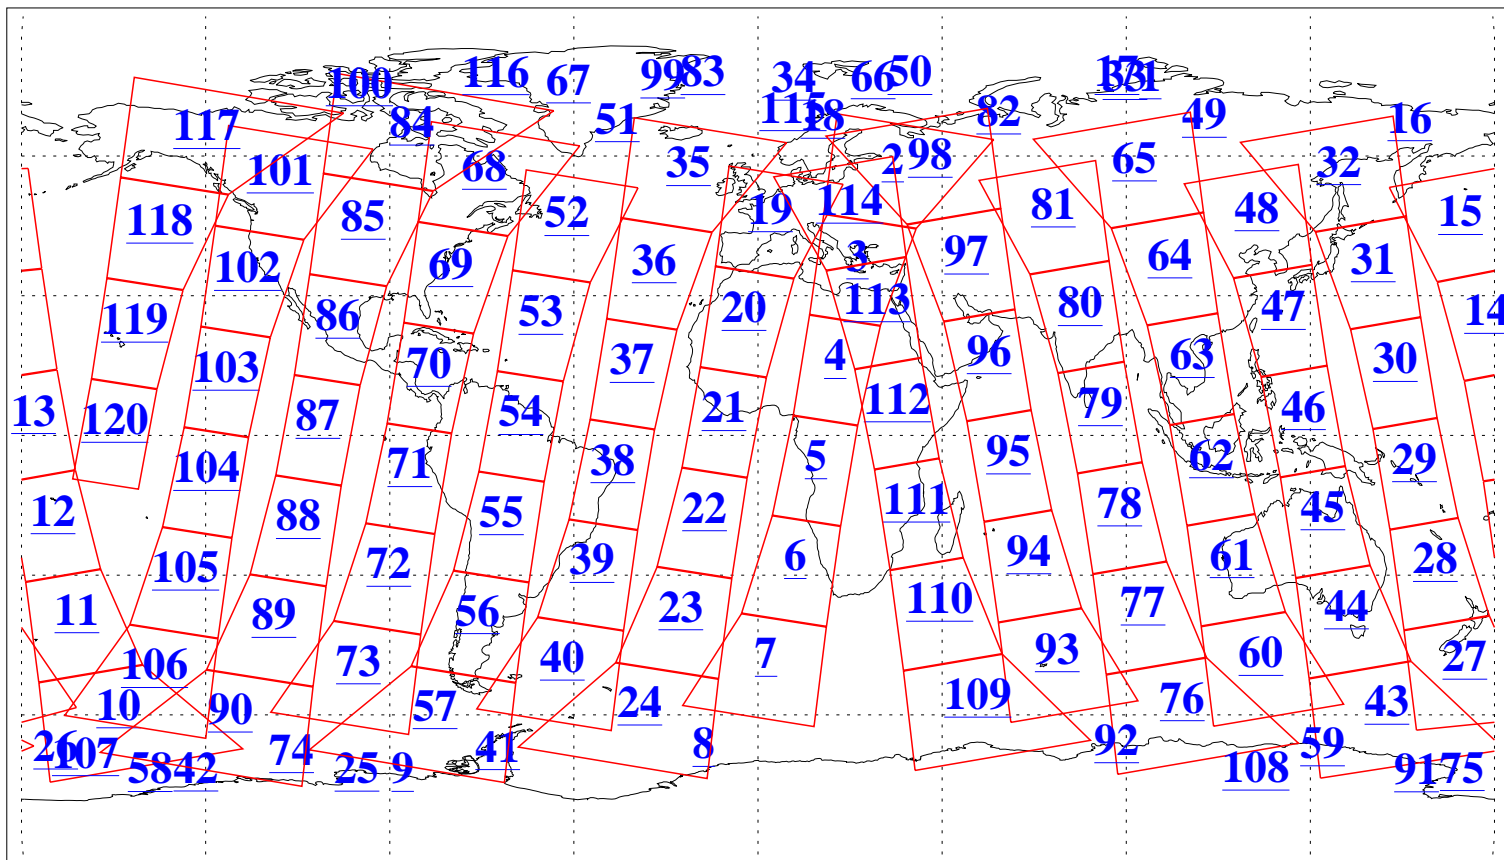

L1B Availability
AMSU Granules: 240
HSB Granules: 0
AIRS Granules: 240

3 Nov 2004
DoY 308
Aqua Day 914
Granules: 1 to 120

Granules: 121 to 240

Legend: AMSU Available, HSB Available, AIRS Available

L1B Availability
AMSU Granules: 240
HSB Granules: 0
AIRS Granules: 240

3 Nov 2004
DoY 308
Aqua Day 914

Ascending Granules

Descending Granules

Legend: AMSU Available, HSB Available, AIRS Available

L1B Availability
 AMSU Granules: 240
 HSB Granules: 0
 AIRS Granules: 240

3 Nov 2004
 DoY 308
 Aqua Day 914

Northern Hemisphere Granules

Southern Hemisphere Granules

Legend: AMSU Available, HSB Available, AIRS Available