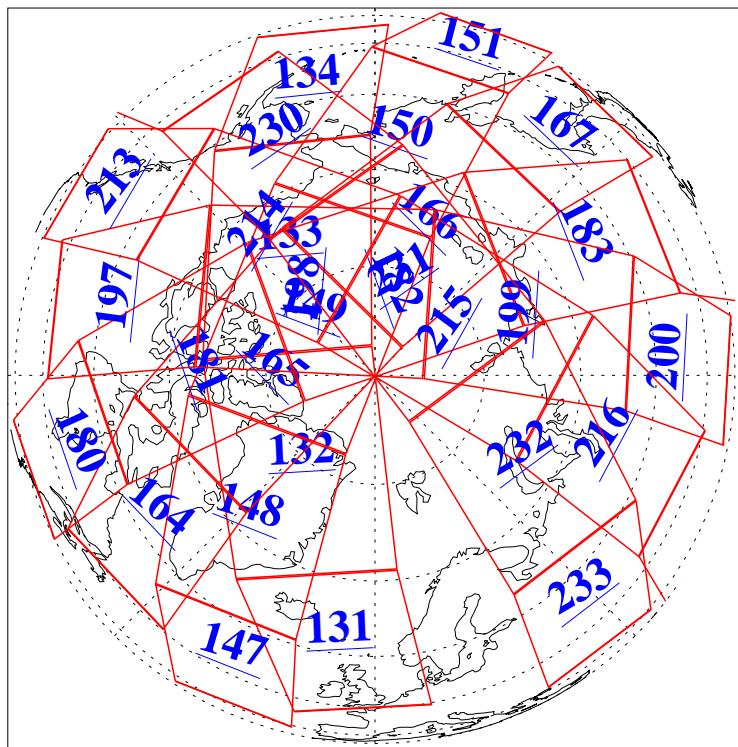

L1B Availability
AMSU Granules: 240
HSB Granules: 0
AIRS Granules: 240

3 Nov 2004
DoY 308
Aqua Day 914
Granules: 1 to 120

Granules: 121 to 240

Legend: AMSU Available, HSB Available, AIRS Available

L1B Availability
AMSU Granules: 240
HSB Granules: 0
AIRS Granules: 240

3 Nov 2004
DoY 308
Aqua Day 914

Ascending Granules

Descending Granules

Legend: AMSU Available, HSB Available, AIRS Available

L1B Availability
 AMSU Granules: 240
 HSB Granules: 0
 AIRS Granules: 240

3 Nov 2004
 DoY 308
 Aqua Day 914

Northern Hemisphere Granules

Southern Hemisphere Granules

Legend: AMSU Available, HSB Available, AIRS Available