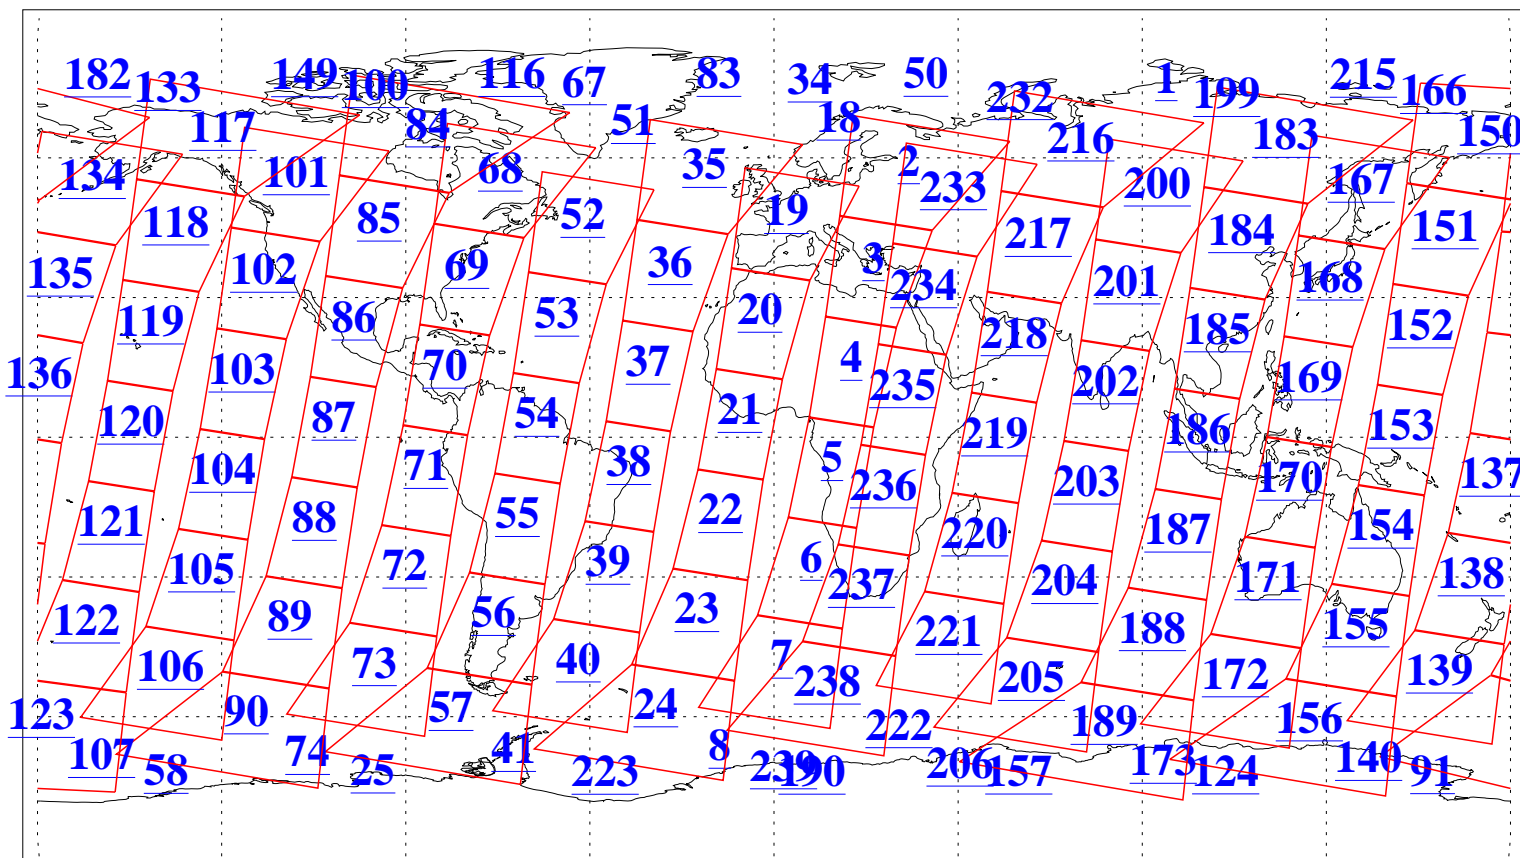

L1B Availability
AMSU Granules: 240
HSB Granules: 0
AIRS Granules: 240

3 Nov 2004
DoY 308
Aqua Day 914
Granules: 1 to 120

Granules: 121 to 240

Legend: AMSU Available, HSB Available, AIRS Available

L1B Availability
AMSU Granules: 240
HSB Granules: 0
AIRS Granules: 240

3 Nov 2004
DoY 308
Aqua Day 914

Ascending Granules

Descending Granules

Legend: AMSU Available, HSB Available, AIRS Available

L1B Availability
 AMSU Granules: 240
 HSB Granules: 0
 AIRS Granules: 240

3 Nov 2004
 DoY 308
 Aqua Day 914

Northern Hemisphere Granules

Southern Hemisphere Granules

Legend: AMSU Available, HSB Available, AIRS Available