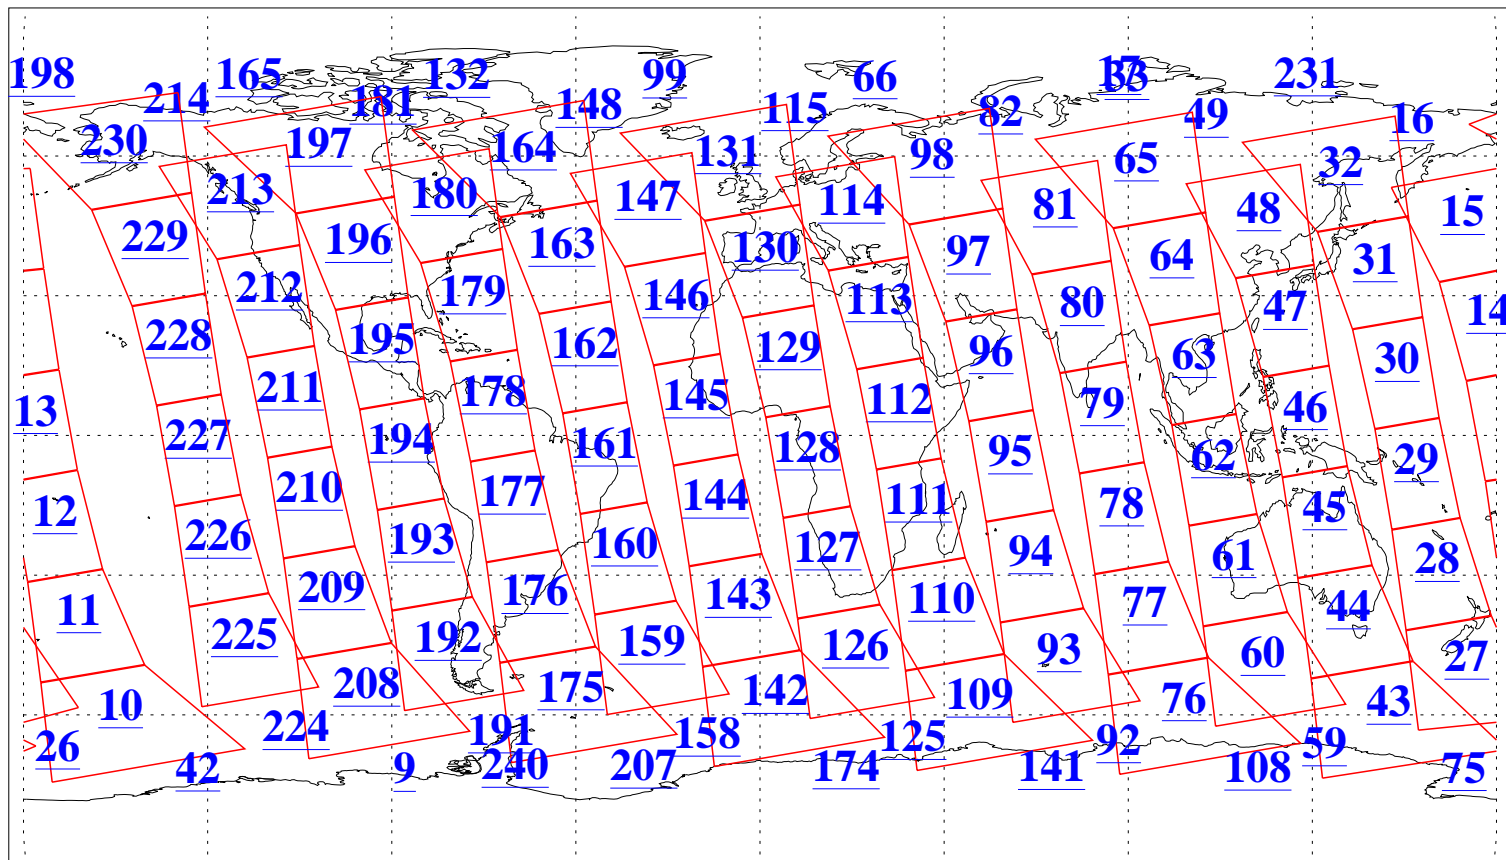

L1B Availability
AMSU Granules: 240
HSB Granules: 0
AIRS Granules: 240

3 Nov 2004
DoY 308
Aqua Day 914
Granules: 1 to 120

Granules: 121 to 240

Legend: AMSU Available, HSB Available, AIRS Available

L1B Availability
AMSU Granules: 240
HSB Granules: 0
AIRS Granules: 240

3 Nov 2004
DoY 308
Aqua Day 914

Ascending Granules

Descending Granules

Legend: AMSU Available, HSB Available, AIRS Available

L1B Availability
 AMSU Granules: 240
 HSB Granules: 0
 AIRS Granules: 240

3 Nov 2004
 DoY 308
 Aqua Day 914

Northern Hemisphere Granules

Southern Hemisphere Granules

Legend: AMSU Available, HSB Available, AIRS Available