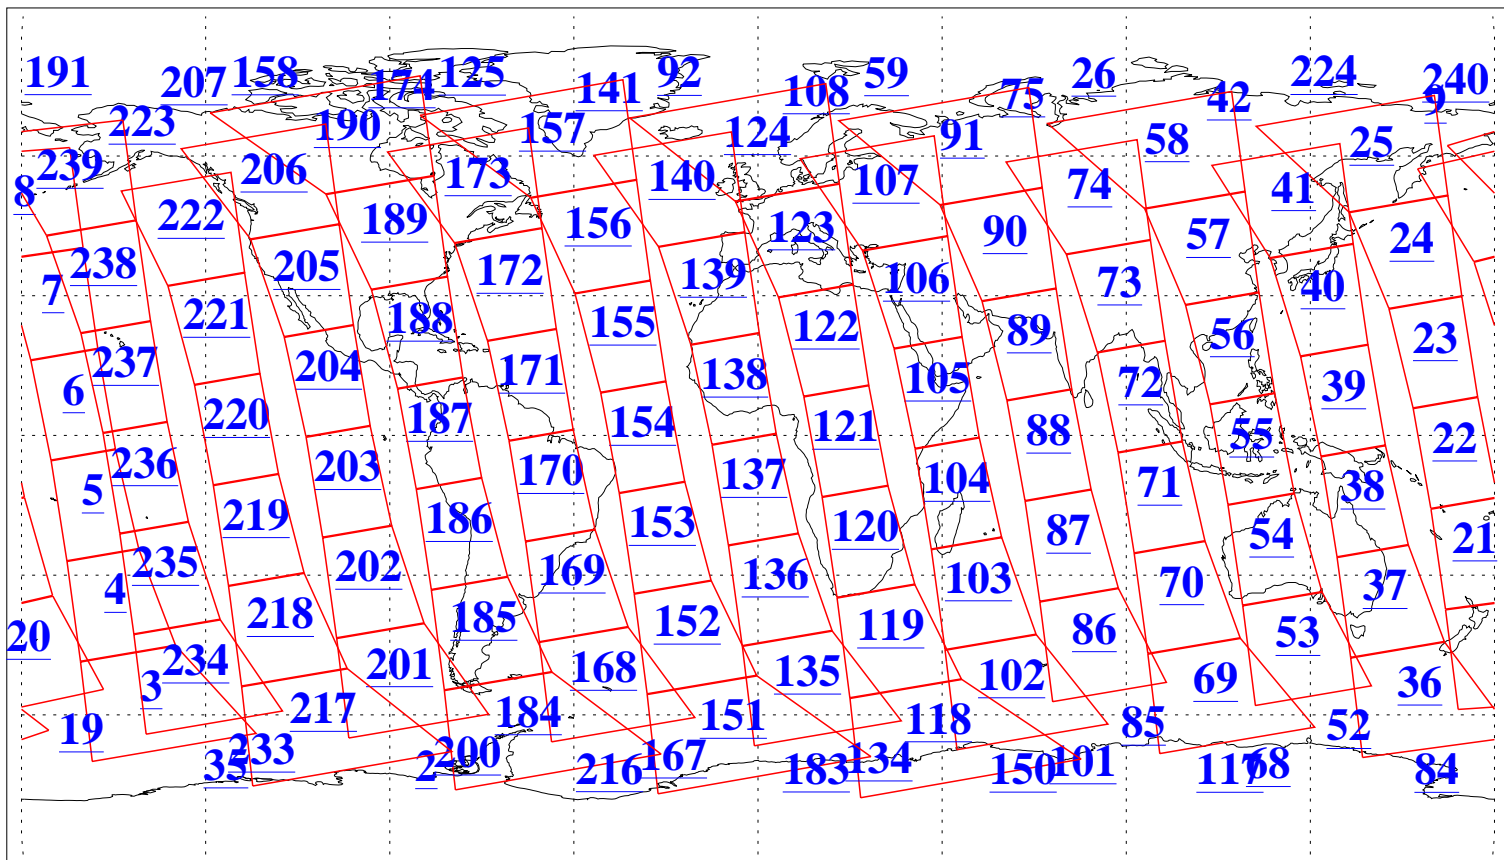

L1B Availability  
AMSU Granules: 240  
HSB Granules: 0  
AIRS Granules: 240

2 Nov 2004  
DoY 307  
Aqua Day 913  
Granules: 1 to 120

Granules: 121 to 240

Legend: AMSU Available, HSB Available, AIRS Available

L1B Availability  
AMSU Granules: 240  
HSB Granules: 0  
AIRS Granules: 240

2 Nov 2004  
DoY 307  
Aqua Day 913

Ascending Granules

Descending Granules

Legend: AMSU Available, HSB Available, AIRS Available

L1B Availability  
 AMSU Granules: 240  
 HSB Granules: 0  
 AIRS Granules: 240

2 Nov 2004  
 DoY 307  
 Aqua Day 913

Northern Hemisphere Granules

Southern Hemisphere Granules

Legend: AMSU Available, HSB Available, AIRS Available