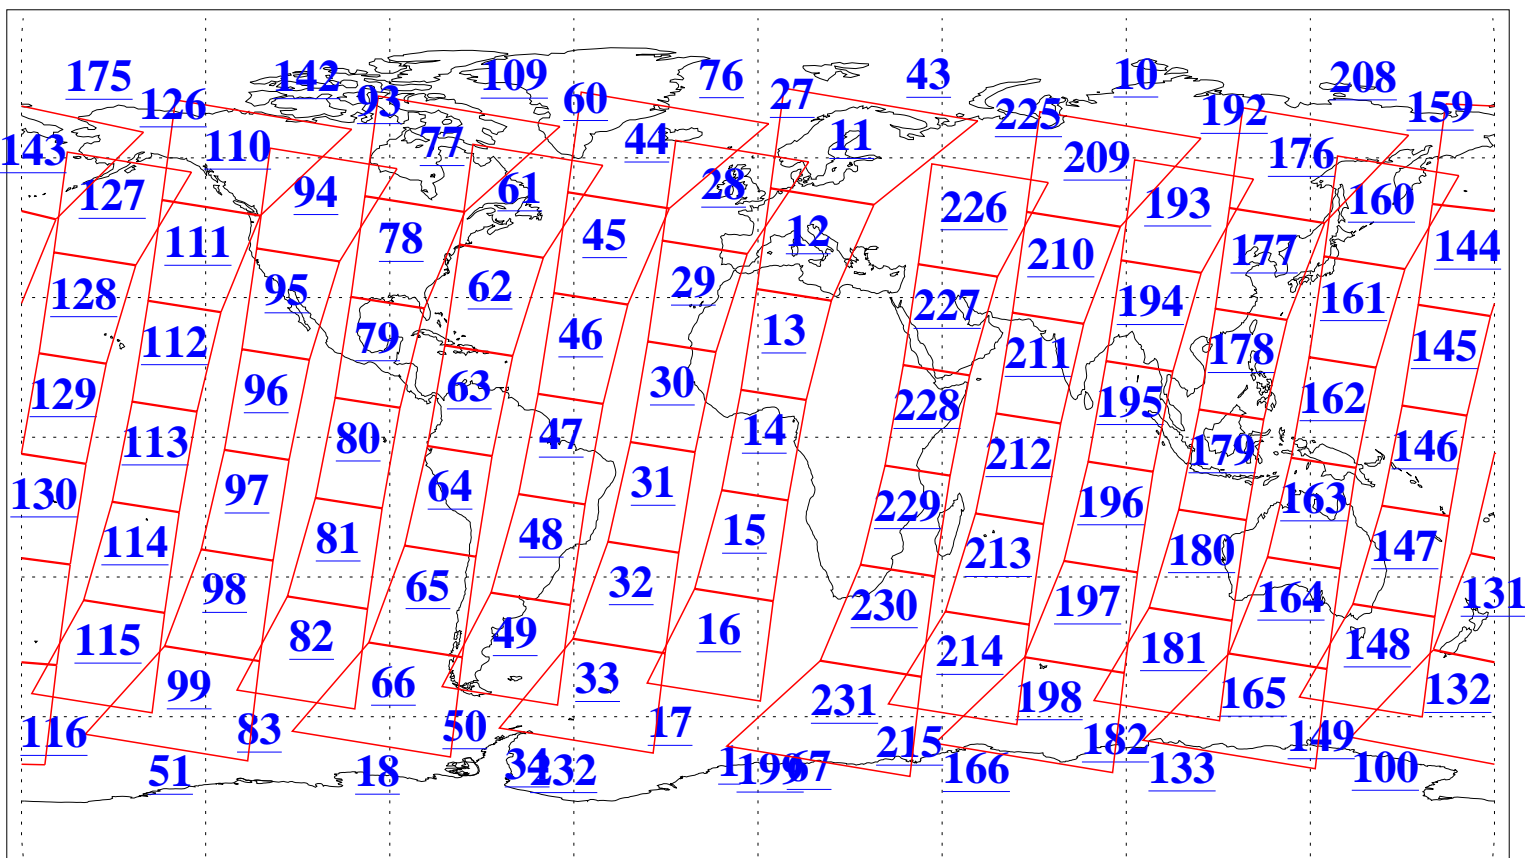

L1B Availability  
AMSU Granules: 240  
HSB Granules: 0  
AIRS Granules: 240

2 Nov 2004  
DoY 307  
Aqua Day 913  
Granules: 1 to 120

Granules: 121 to 240

Legend: AMSU Available, HSB Available, AIRS Available

L1B Availability  
AMSU Granules: 240  
HSB Granules: 0  
AIRS Granules: 240

2 Nov 2004  
DoY 307  
Aqua Day 913

Ascending Granules

Descending Granules

Legend: AMSU Available, HSB Available, AIRS Available

L1B Availability  
 AMSU Granules: 240  
 HSB Granules: 0  
 AIRS Granules: 240

2 Nov 2004  
 DoY 307  
 Aqua Day 913

Northern Hemisphere Granules

Southern Hemisphere Granules

Legend: AMSU Available, HSB Available, AIRS Available