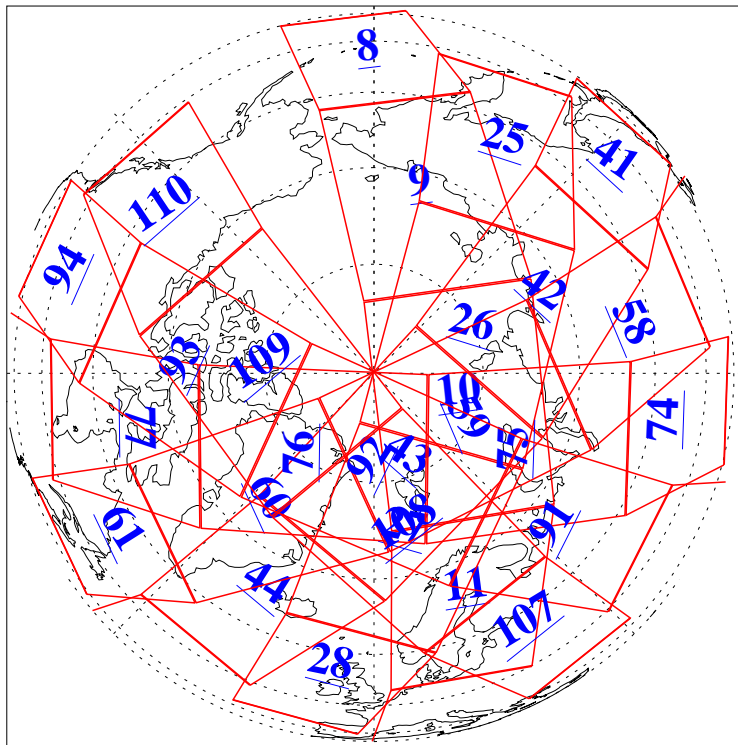

L1B Availability  
AMSU Granules: 240  
HSB Granules: 0  
AIRS Granules: 240

2 Nov 2004  
DoY 307  
Aqua Day 913  
Granules: 1 to 120

Granules: 121 to 240

Legend: AMSU Available, HSB Available, AIRS Available

L1B Availability  
AMSU Granules: 240  
HSB Granules: 0  
AIRS Granules: 240

2 Nov 2004  
DoY 307  
Aqua Day 913

Ascending Granules

Descending Granules

Legend: AMSU Available, HSB Available, AIRS Available

L1B Availability  
 AMSU Granules: 240  
 HSB Granules: 0  
 AIRS Granules: 240

2 Nov 2004  
 DoY 307  
 Aqua Day 913

Northern Hemisphere Granules

Southern Hemisphere Granules

Legend: AMSU Available, HSB Available, AIRS Available