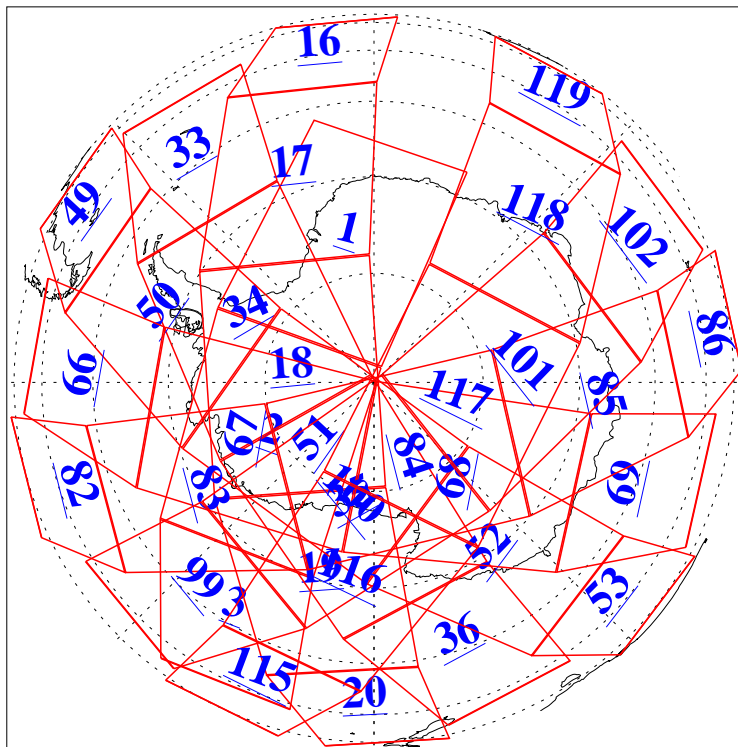

L1B Availability  
AMSU Granules: 240  
HSB Granules: 0  
AIRS Granules: 240

2 Nov 2004  
DoY 307  
Aqua Day 913  
Granules: 1 to 120

Granules: 121 to 240

Legend: AMSU Available, HSB Available, AIRS Available

L1B Availability  
AMSU Granules: 240  
HSB Granules: 0  
AIRS Granules: 240

2 Nov 2004  
DoY 307  
Aqua Day 913

Ascending Granules

Descending Granules

Legend: AMSU Available, HSB Available, AIRS Available

L1B Availability  
 AMSU Granules: 240  
 HSB Granules: 0  
 AIRS Granules: 240

2 Nov 2004  
 DoY 307  
 Aqua Day 913

Northern Hemisphere Granules

Southern Hemisphere Granules

Legend: AMSU Available, HSB Available, AIRS Available