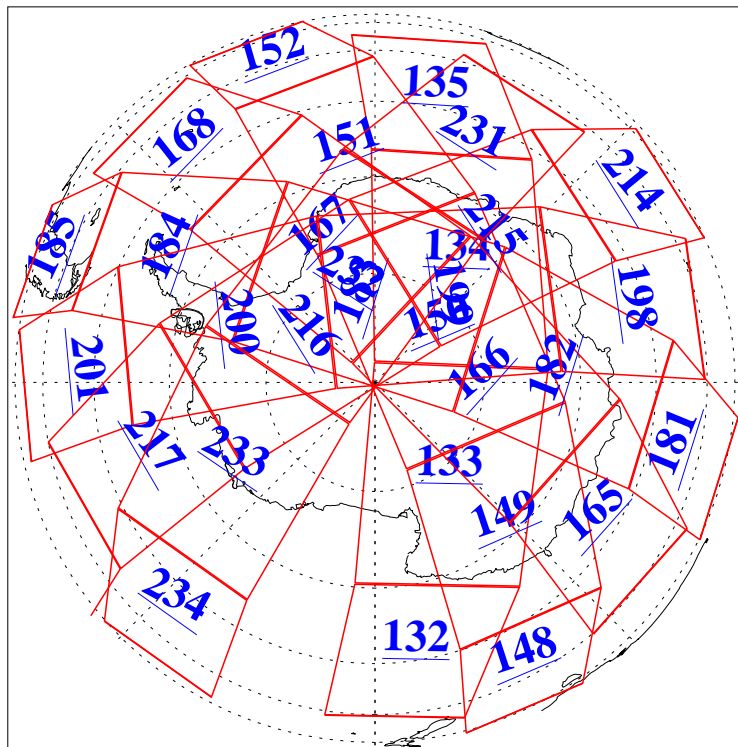

L1B Availability  
AMSU Granules: 240  
HSB Granules: 0  
AIRS Granules: 240

2 Nov 2004  
DoY 307  
Aqua Day 913  
Granules: 1 to 120

Granules: 121 to 240

Legend: AMSU Available, HSB Available, AIRS Available

L1B Availability  
AMSU Granules: 240  
HSB Granules: 0  
AIRS Granules: 240

2 Nov 2004  
DoY 307  
Aqua Day 913

Ascending Granules

Descending Granules

Legend: AMSU Available, HSB Available, AIRS Available

L1B Availability  
 AMSU Granules: 240  
 HSB Granules: 0  
 AIRS Granules: 240

2 Nov 2004  
 DoY 307  
 Aqua Day 913

Northern Hemisphere Granules

Southern Hemisphere Granules

Legend: AMSU Available, HSB Available, AIRS Available