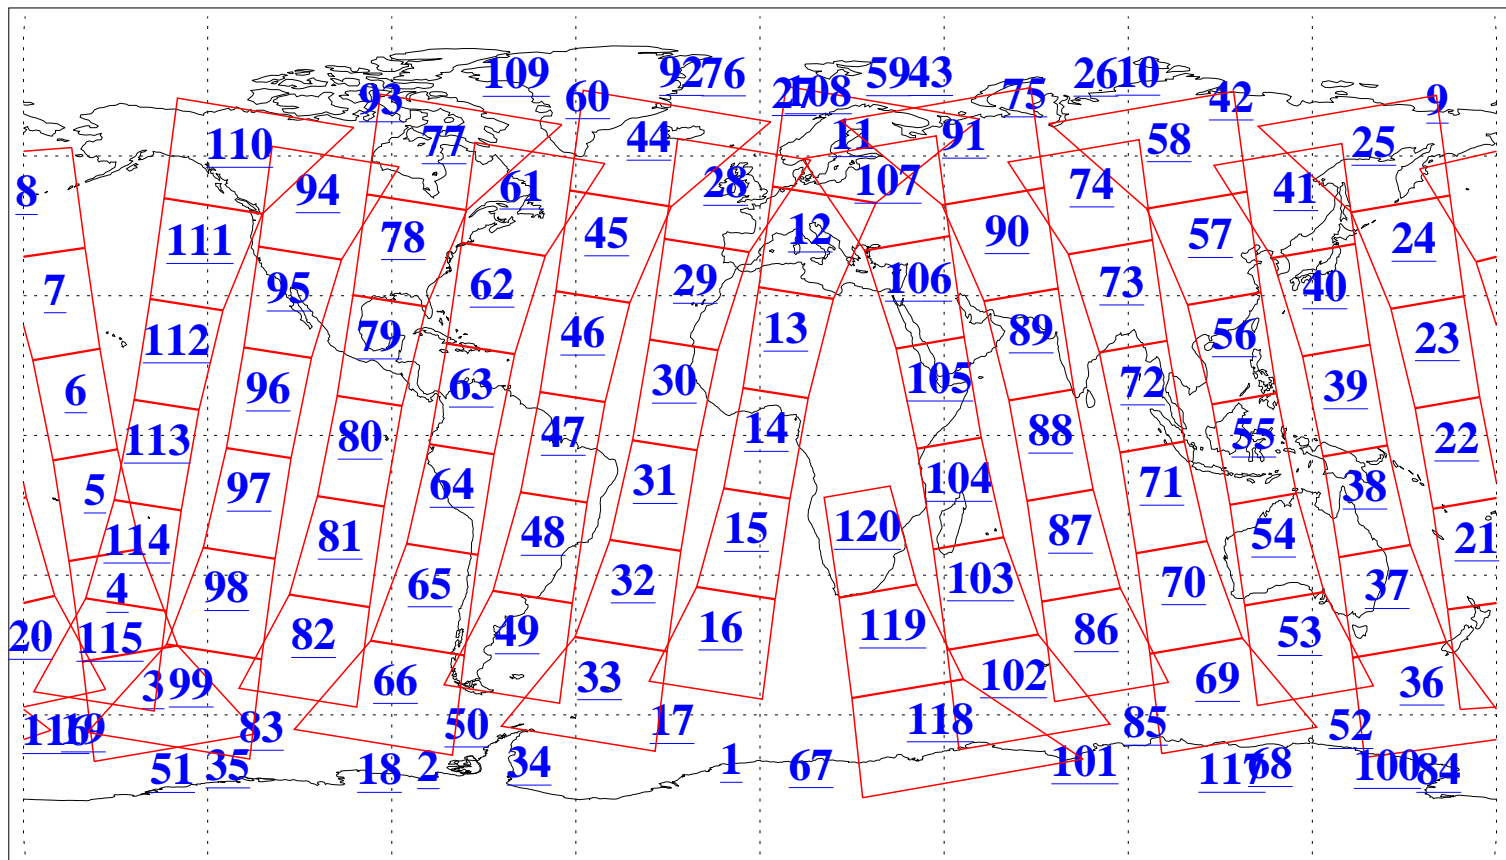

L1B Availability  
AMSU Granules: 240  
HSB Granules: 0  
AIRS Granules: 240

2 Nov 2004  
DoY 307  
Aqua Day 913  
Granules: 1 to 120

Granules: 121 to 240

Legend: AMSU Available, HSB Available, AIRS Available

L1B Availability  
AMSU Granules: 240  
HSB Granules: 0  
AIRS Granules: 240

2 Nov 2004  
DoY 307  
Aqua Day 913

Ascending Granules

Descending Granules

Legend: AMSU Available, HSB Available, AIRS Available

L1B Availability  
 AMSU Granules: 240  
 HSB Granules: 0  
 AIRS Granules: 240

2 Nov 2004  
 DoY 307  
 Aqua Day 913

Northern Hemisphere Granules

Southern Hemisphere Granules

Legend: AMSU Available, HSB Available, AIRS Available