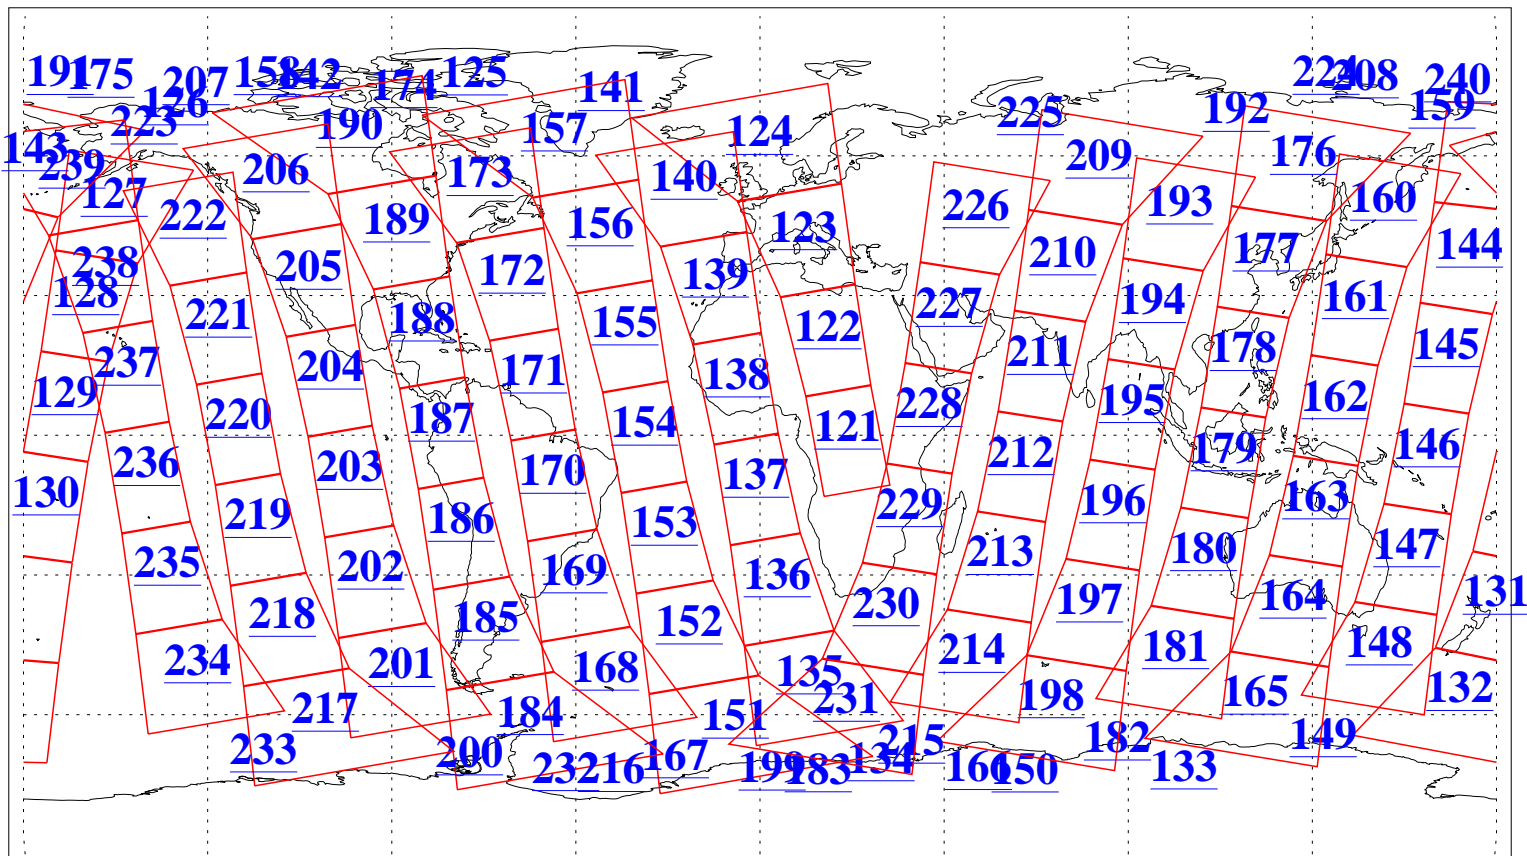

L1B Availability  
AMSU Granules: 240  
HSB Granules: 0  
AIRS Granules: 240

2 Nov 2004  
DoY 307  
Aqua Day 913  
Granules: 1 to 120

Granules: 121 to 240

Legend: AMSU Available, HSB Available, AIRS Available

L1B Availability  
AMSU Granules: 240  
HSB Granules: 0  
AIRS Granules: 240

2 Nov 2004  
DoY 307  
Aqua Day 913

Ascending Granules

Descending Granules

Legend: AMSU Available, HSB Available, AIRS Available

L1B Availability  
 AMSU Granules: 240  
 HSB Granules: 0  
 AIRS Granules: 240

2 Nov 2004  
 DoY 307  
 Aqua Day 913

Northern Hemisphere Granules

Southern Hemisphere Granules

Legend: AMSU Available, HSB Available, AIRS Available