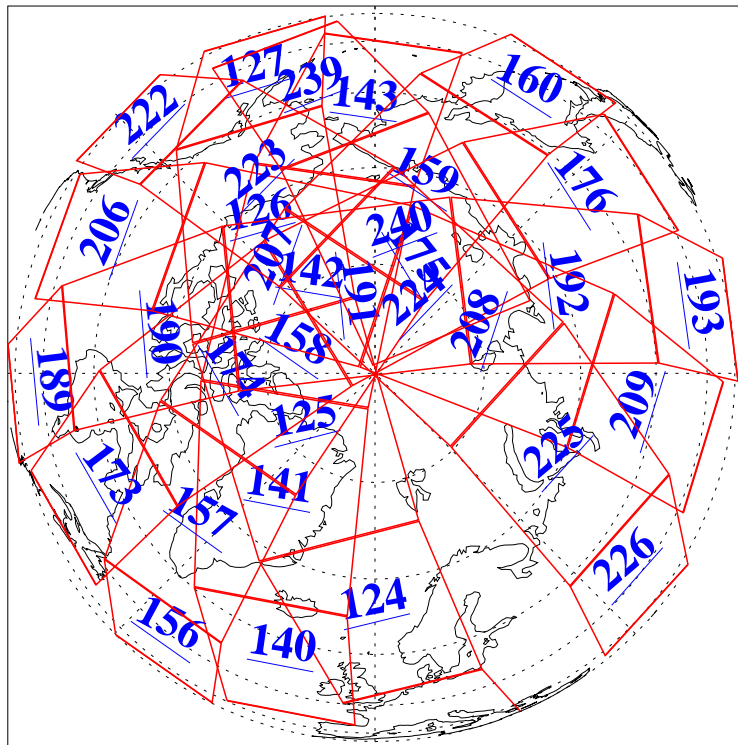

L1B Availability  
AMSU Granules: 240  
HSB Granules: 0  
AIRS Granules: 240

2 Nov 2004  
DoY 307  
Aqua Day 913  
Granules: 1 to 120

Granules: 121 to 240

Legend: AMSU Available, HSB Available, AIRS Available

L1B Availability  
AMSU Granules: 240  
HSB Granules: 0  
AIRS Granules: 240

2 Nov 2004  
DoY 307  
Aqua Day 913

Ascending Granules

Descending Granules

Legend: AMSU Available, HSB Available, AIRS Available

L1B Availability  
 AMSU Granules: 240  
 HSB Granules: 0  
 AIRS Granules: 240

2 Nov 2004  
 DoY 307  
 Aqua Day 913

Northern Hemisphere Granules

Southern Hemisphere Granules

Legend: AMSU Available, HSB Available, AIRS Available