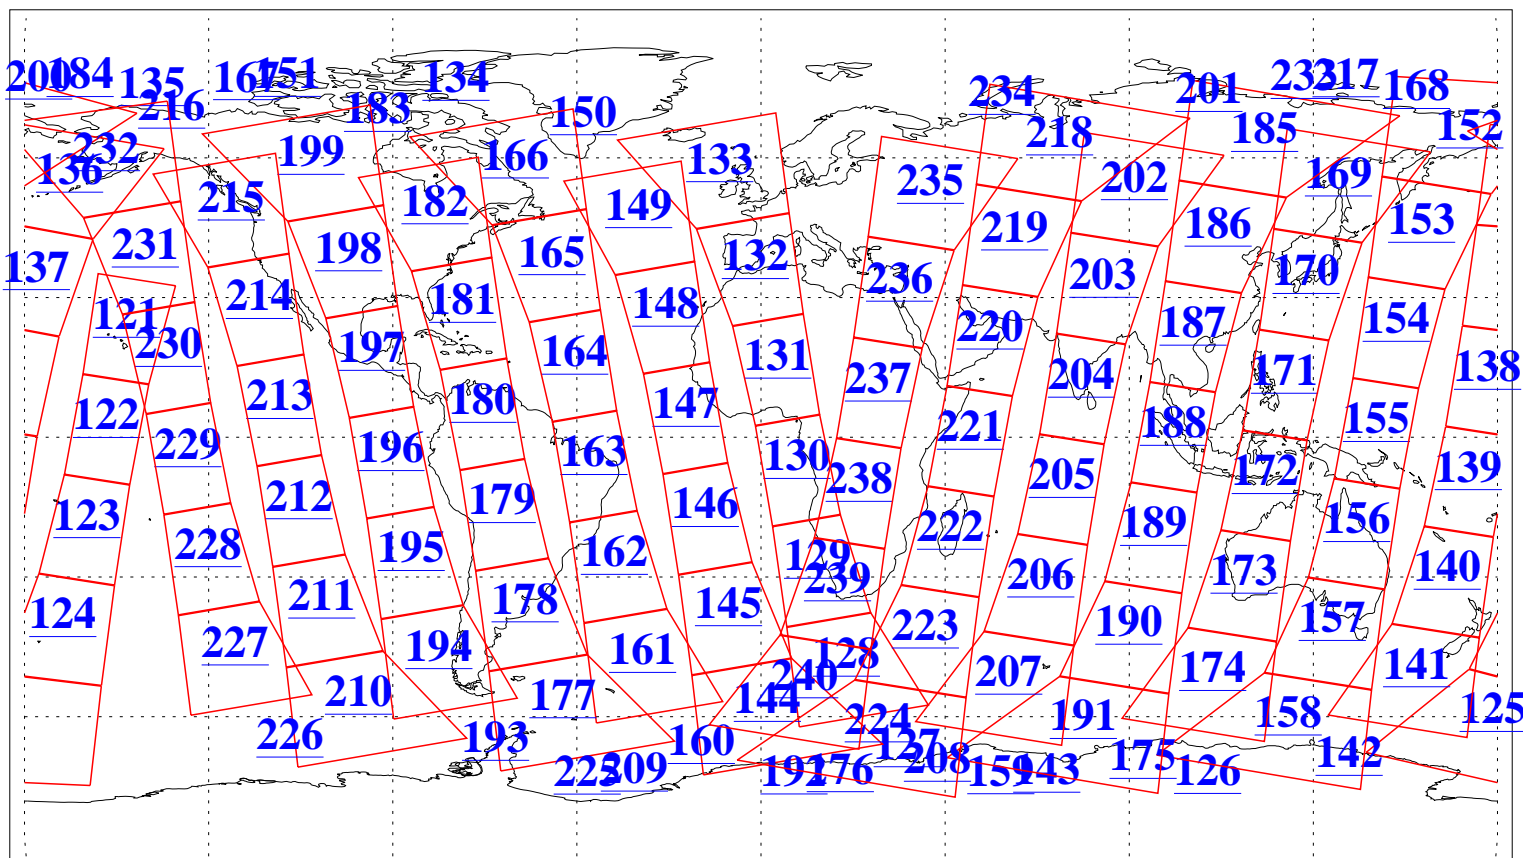

L1B Availability
AMSU Granules: 240
HSB Granules: 0
AIRS Granules: 240

1 Nov 2004
DoY 306
Aqua Day 912
Granules: 1 to 120

Granules: 121 to 240

Legend: AMSU Available, HSB Available, AIRS Available

L1B Availability
AMSU Granules: 240
HSB Granules: 0
AIRS Granules: 240

1 Nov 2004
DoY 306
Aqua Day 912

Ascending Granules

Descending Granules

Legend: AMSU Available, HSB Available, AIRS Available

L1B Availability
 AMSU Granules: 240
 HSB Granules: 0
 AIRS Granules: 240

1 Nov 2004
 DoY 306
 Aqua Day 912

Northern Hemisphere Granules

Southern Hemisphere Granules

Legend: AMSU Available, HSB Available, AIRS Available