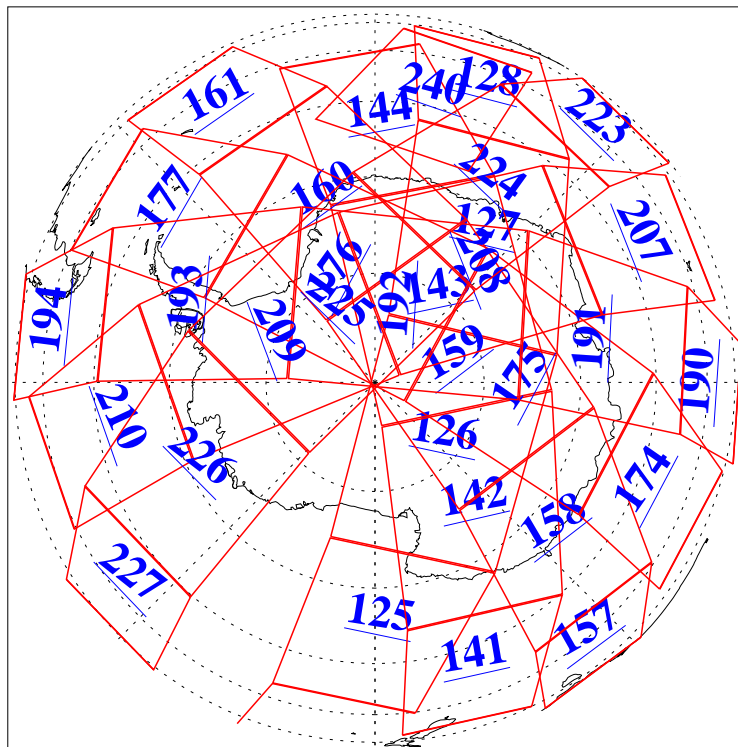

L1B Availability
AMSU Granules: 240
HSB Granules: 0
AIRS Granules: 240

1 Nov 2004
DoY 306
Aqua Day 912
Granules: 1 to 120

Granules: 121 to 240

Legend: AMSU Available, HSB Available, AIRS Available

L1B Availability
AMSU Granules: 240
HSB Granules: 0
AIRS Granules: 240

1 Nov 2004
DoY 306
Aqua Day 912

Ascending Granules

Descending Granules

Legend: AMSU Available, HSB Available, AIRS Available

L1B Availability
 AMSU Granules: 240
 HSB Granules: 0
 AIRS Granules: 240

1 Nov 2004
 DoY 306
 Aqua Day 912

Northern Hemisphere Granules

Southern Hemisphere Granules

Legend: AMSU Available, HSB Available, AIRS Available