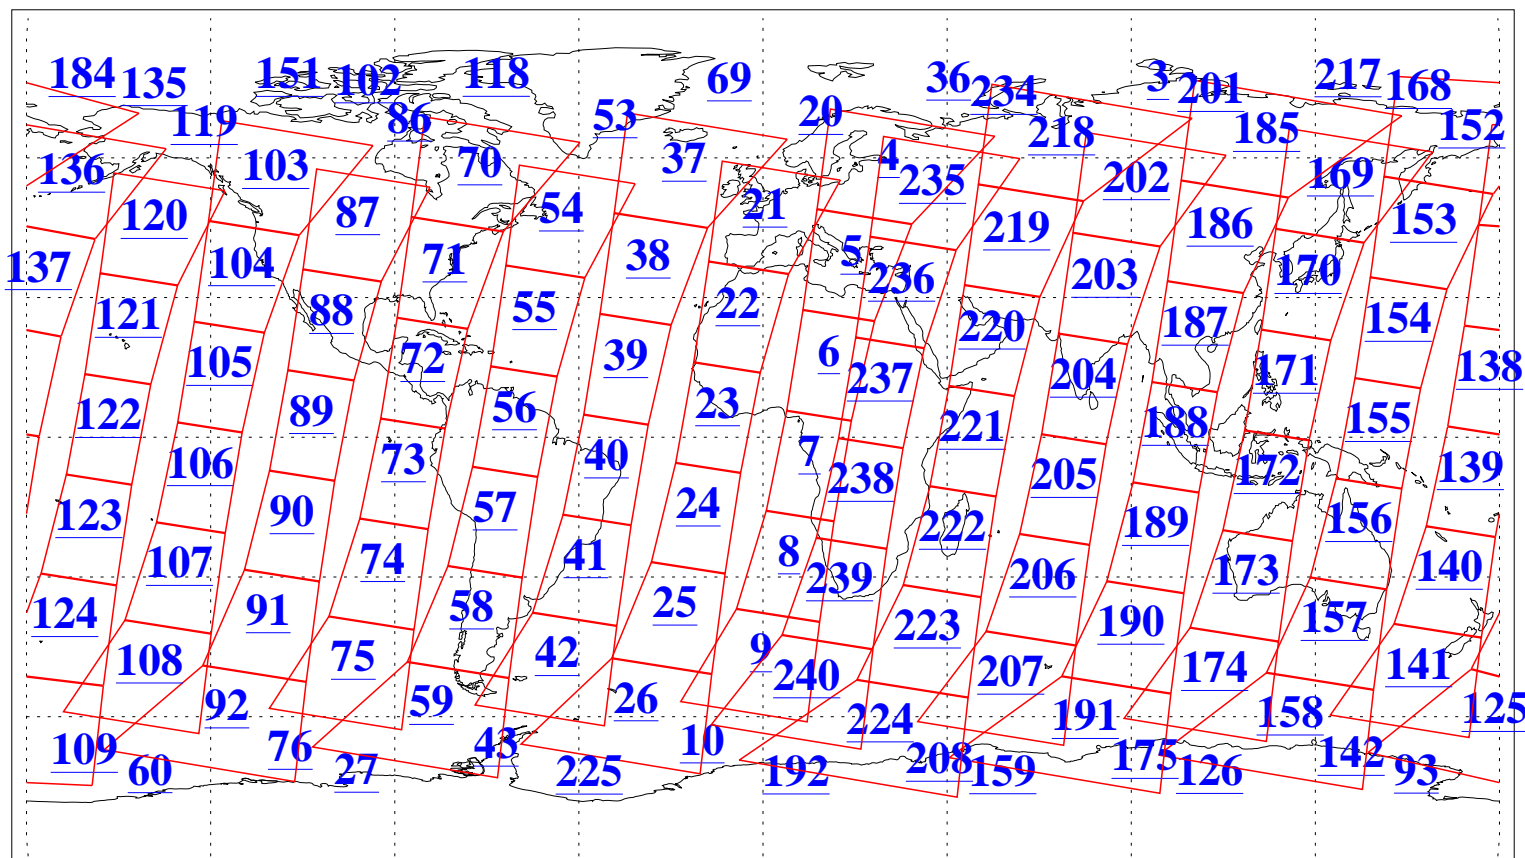

L1B Availability
AMSU Granules: 240
HSB Granules: 0
AIRS Granules: 240

1 Nov 2004
DoY 306
Aqua Day 912
Granules: 1 to 120

Granules: 121 to 240

Legend: AMSU Available, HSB Available, AIRS Available

L1B Availability
AMSU Granules: 240
HSB Granules: 0
AIRS Granules: 240

1 Nov 2004
DoY 306
Aqua Day 912

Ascending Granules

Descending Granules

Legend: AMSU Available, HSB Available, AIRS Available

L1B Availability
 AMSU Granules: 240
 HSB Granules: 0
 AIRS Granules: 240

1 Nov 2004
 DoY 306
 Aqua Day 912

Northern Hemisphere Granules

Southern Hemisphere Granules

Legend: AMSU Available, HSB Available, AIRS Available