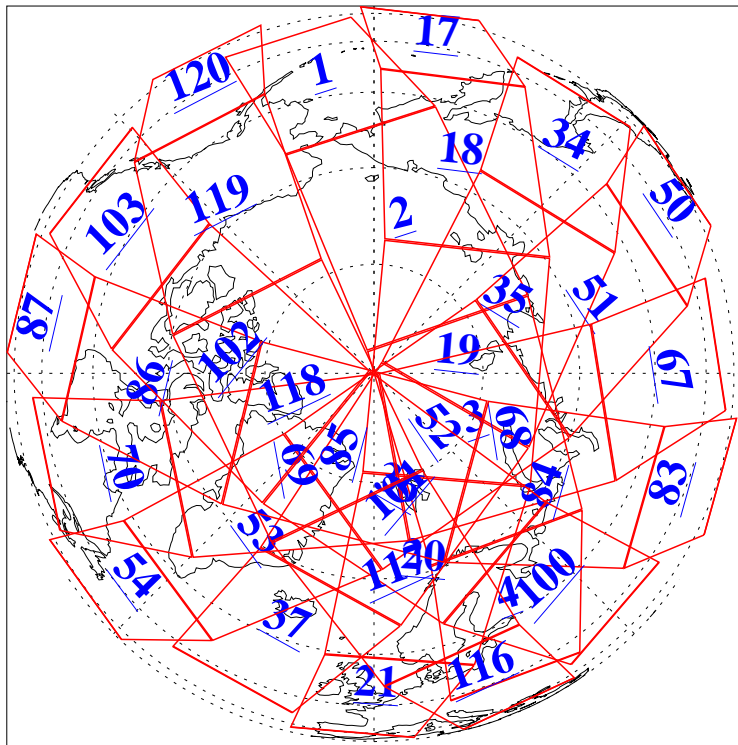

L1B Availability
AMSU Granules: 240
HSB Granules: 0
AIRS Granules: 240

1 Nov 2004
DoY 306
Aqua Day 912
Granules: 1 to 120

Granules: 121 to 240

Legend: AMSU Available, HSB Available, AIRS Available

L1B Availability
AMSU Granules: 240
HSB Granules: 0
AIRS Granules: 240

1 Nov 2004
DoY 306
Aqua Day 912

Ascending Granules

Descending Granules

Legend: AMSU Available, HSB Available, AIRS Available

L1B Availability
 AMSU Granules: 240
 HSB Granules: 0
 AIRS Granules: 240

1 Nov 2004
 DoY 306
 Aqua Day 912

Northern Hemisphere Granules

Southern Hemisphere Granules

Legend: AMSU Available, HSB Available, AIRS Available