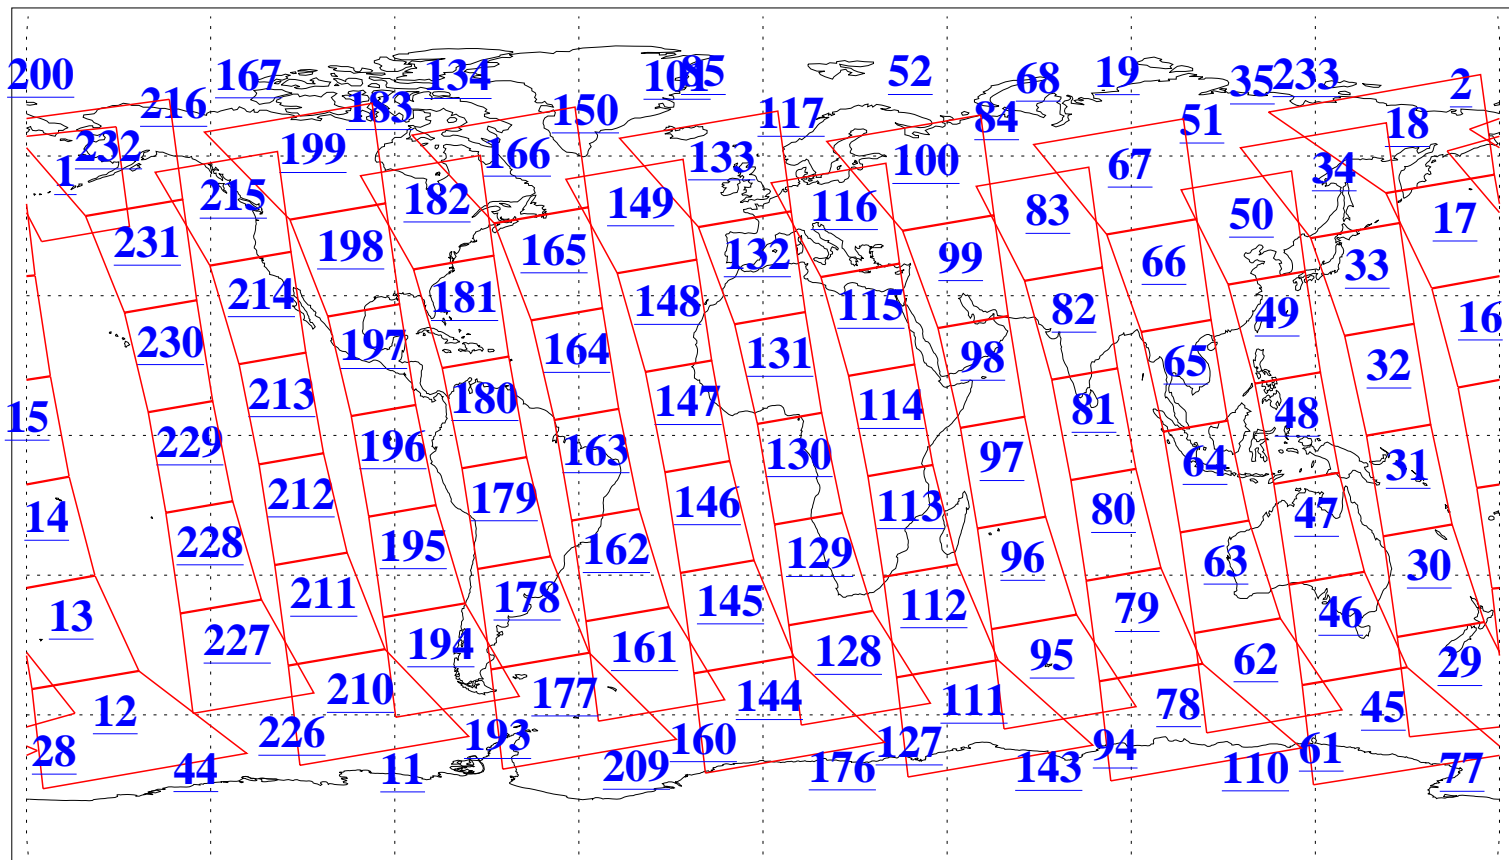

L1B Availability
AMSU Granules: 240
HSB Granules: 0
AIRS Granules: 240

1 Nov 2004
DoY 306
Aqua Day 912
Granules: 1 to 120

Granules: 121 to 240

Legend: AMSU Available, HSB Available, AIRS Available

L1B Availability
AMSU Granules: 240
HSB Granules: 0
AIRS Granules: 240

1 Nov 2004
DoY 306
Aqua Day 912

Ascending Granules

Descending Granules

Legend: AMSU Available, HSB Available, AIRS Available

L1B Availability
 AMSU Granules: 240
 HSB Granules: 0
 AIRS Granules: 240

1 Nov 2004
 DoY 306
 Aqua Day 912

Northern Hemisphere Granules

Southern Hemisphere Granules

Legend: AMSU Available, HSB Available, AIRS Available