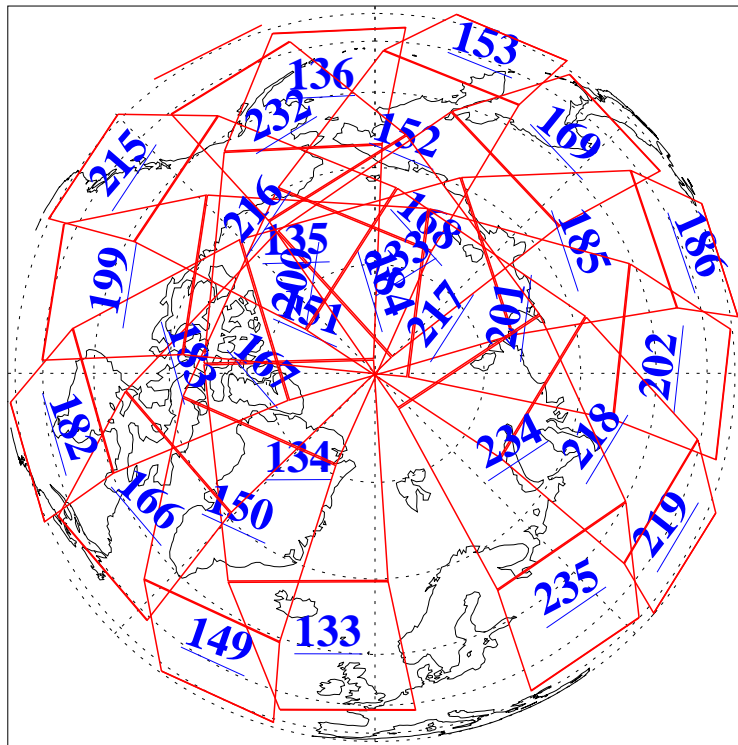

L1B Availability
AMSU Granules: 240
HSB Granules: 0
AIRS Granules: 240

1 Nov 2004
DoY 306
Aqua Day 912
Granules: 1 to 120

Granules: 121 to 240

Legend: AMSU Available, HSB Available, AIRS Available

L1B Availability
AMSU Granules: 240
HSB Granules: 0
AIRS Granules: 240

1 Nov 2004
DoY 306
Aqua Day 912

Ascending Granules

Descending Granules

Legend: AMSU Available, HSB Available, AIRS Available

L1B Availability
 AMSU Granules: 240
 HSB Granules: 0
 AIRS Granules: 240

1 Nov 2004
 DoY 306
 Aqua Day 912

Northern Hemisphere Granules

Southern Hemisphere Granules

Legend: AMSU Available, HSB Available, AIRS Available