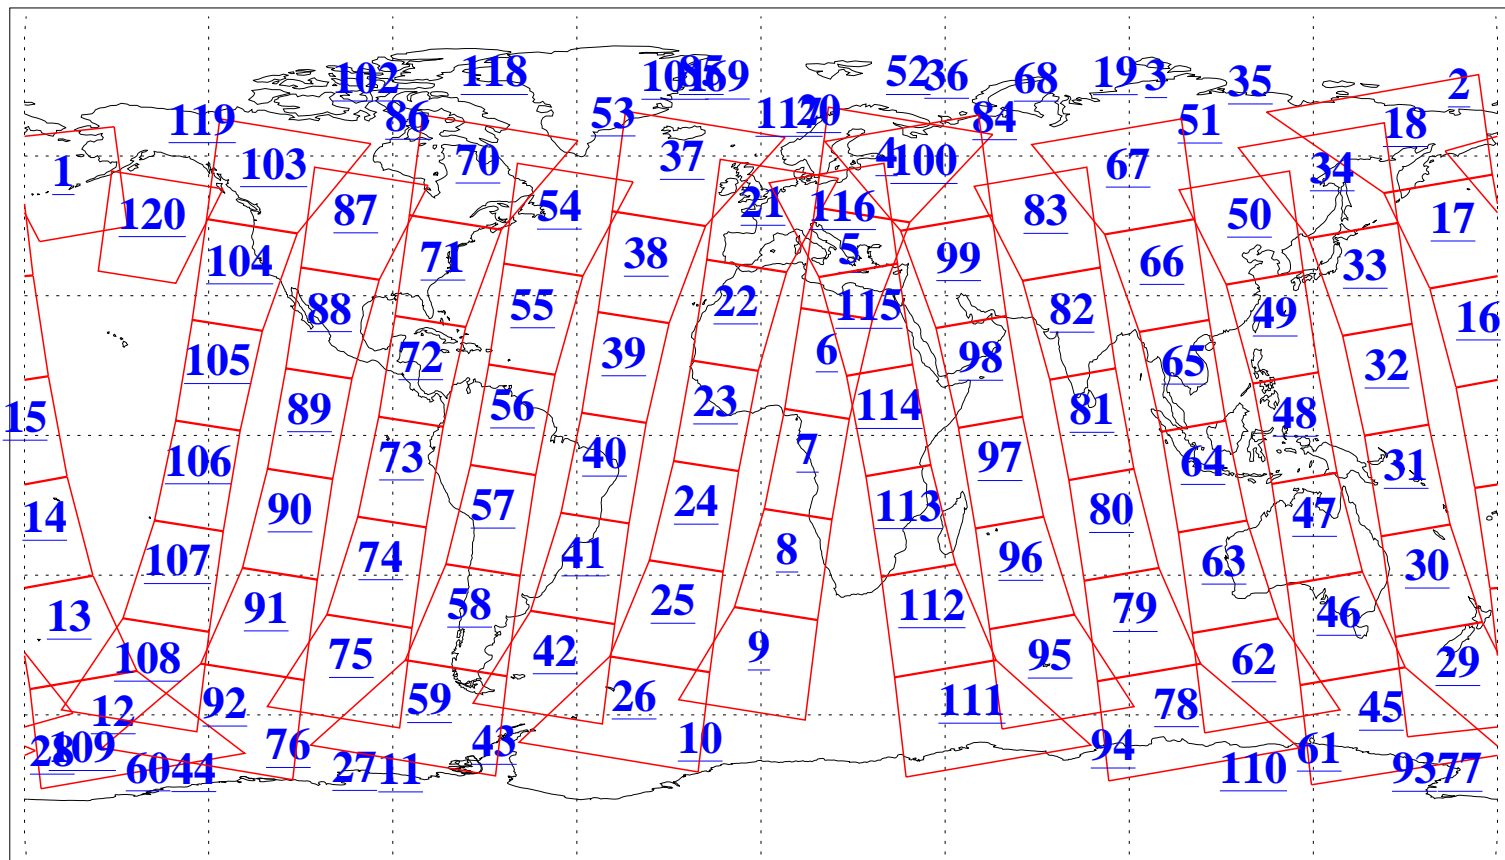

L1B Availability
AMSU Granules: 240
HSB Granules: 0
AIRS Granules: 240

1 Nov 2004
DoY 306
Aqua Day 912
Granules: 1 to 120

Granules: 121 to 240

Legend: AMSU Available, HSB Available, AIRS Available

L1B Availability
AMSU Granules: 240
HSB Granules: 0
AIRS Granules: 240

1 Nov 2004
DoY 306
Aqua Day 912

Ascending Granules

Descending Granules

Legend: AMSU Available, HSB Available, AIRS Available

L1B Availability
 AMSU Granules: 240
 HSB Granules: 0
 AIRS Granules: 240

1 Nov 2004
 DoY 306
 Aqua Day 912

Northern Hemisphere Granules

Southern Hemisphere Granules

Legend: AMSU Available, HSB Available, AIRS Available