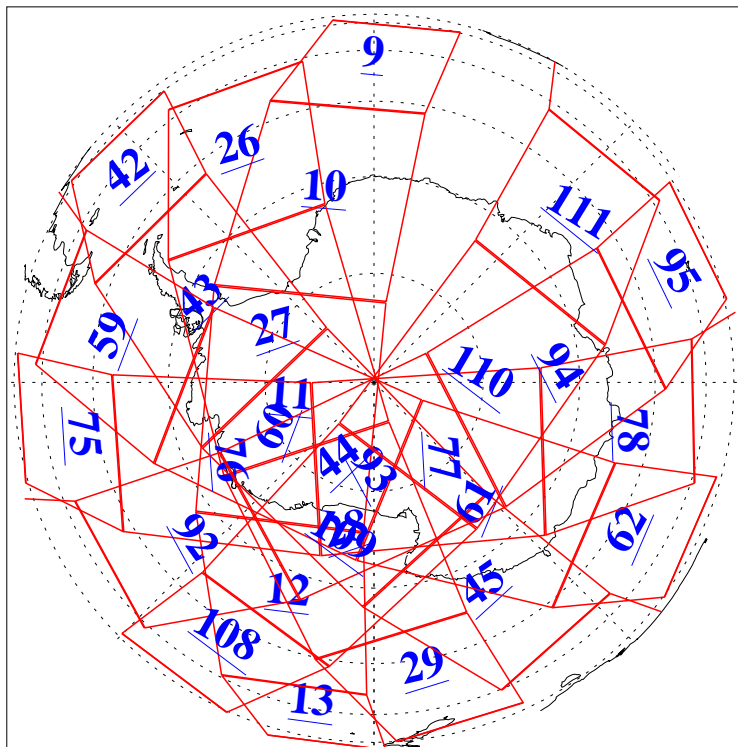

L1B Availability
AMSU Granules: 240
HSB Granules: 0
AIRS Granules: 240

1 Nov 2004
DoY 306
Aqua Day 912
Granules: 1 to 120

Granules: 121 to 240

Legend: AMSU Available, HSB Available, AIRS Available

L1B Availability
AMSU Granules: 240
HSB Granules: 0
AIRS Granules: 240

1 Nov 2004
DoY 306
Aqua Day 912

Ascending Granules

Descending Granules

Legend: AMSU Available, HSB Available, AIRS Available

L1B Availability
 AMSU Granules: 240
 HSB Granules: 0
 AIRS Granules: 240

1 Nov 2004
 DoY 306
 Aqua Day 912

Northern Hemisphere Granules

Southern Hemisphere Granules

Legend: AMSU Available, HSB Available, AIRS Available