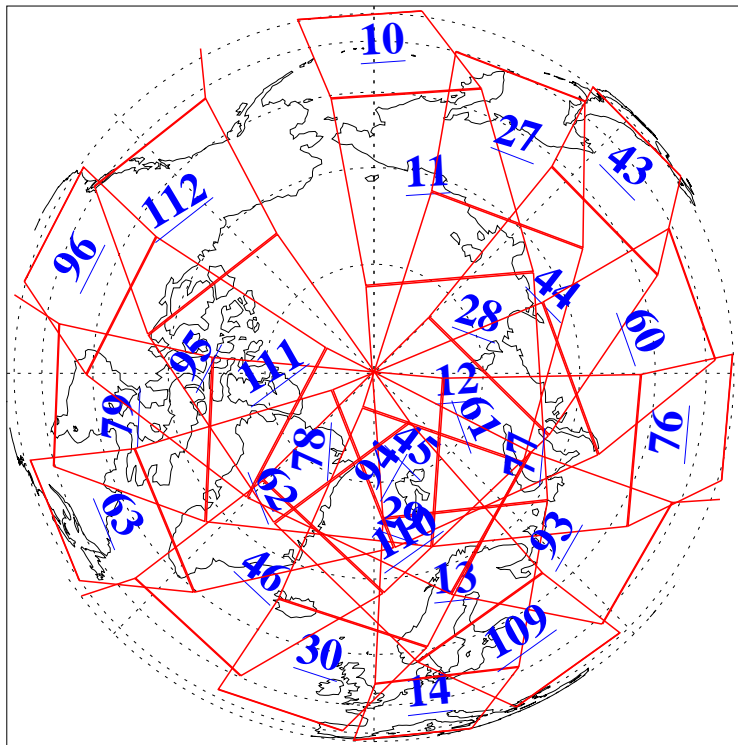

L1B Availability
AMSU Granules: 240
HSB Granules: 0
AIRS Granules: 240

31 Oct 2004
DoY 305
Aqua Day 911
Granules: 1 to 120

Granules: 121 to 240

Legend: AMSU Available, HSB Available, AIRS Available

L1B Availability
AMSU Granules: 240
HSB Granules: 0
AIRS Granules: 240

31 Oct 2004
DoY 305
Aqua Day 911

Ascending Granules

Descending Granules

Legend: AMSU Available, HSB Available, AIRS Available

L1B Availability
 AMSU Granules: 240
 HSB Granules: 0
 AIRS Granules: 240

31 Oct 2004
 DoY 305
 Aqua Day 911

Northern Hemisphere Granules

Southern Hemisphere Granules

Legend: AMSU Available, HSB Available, AIRS Available