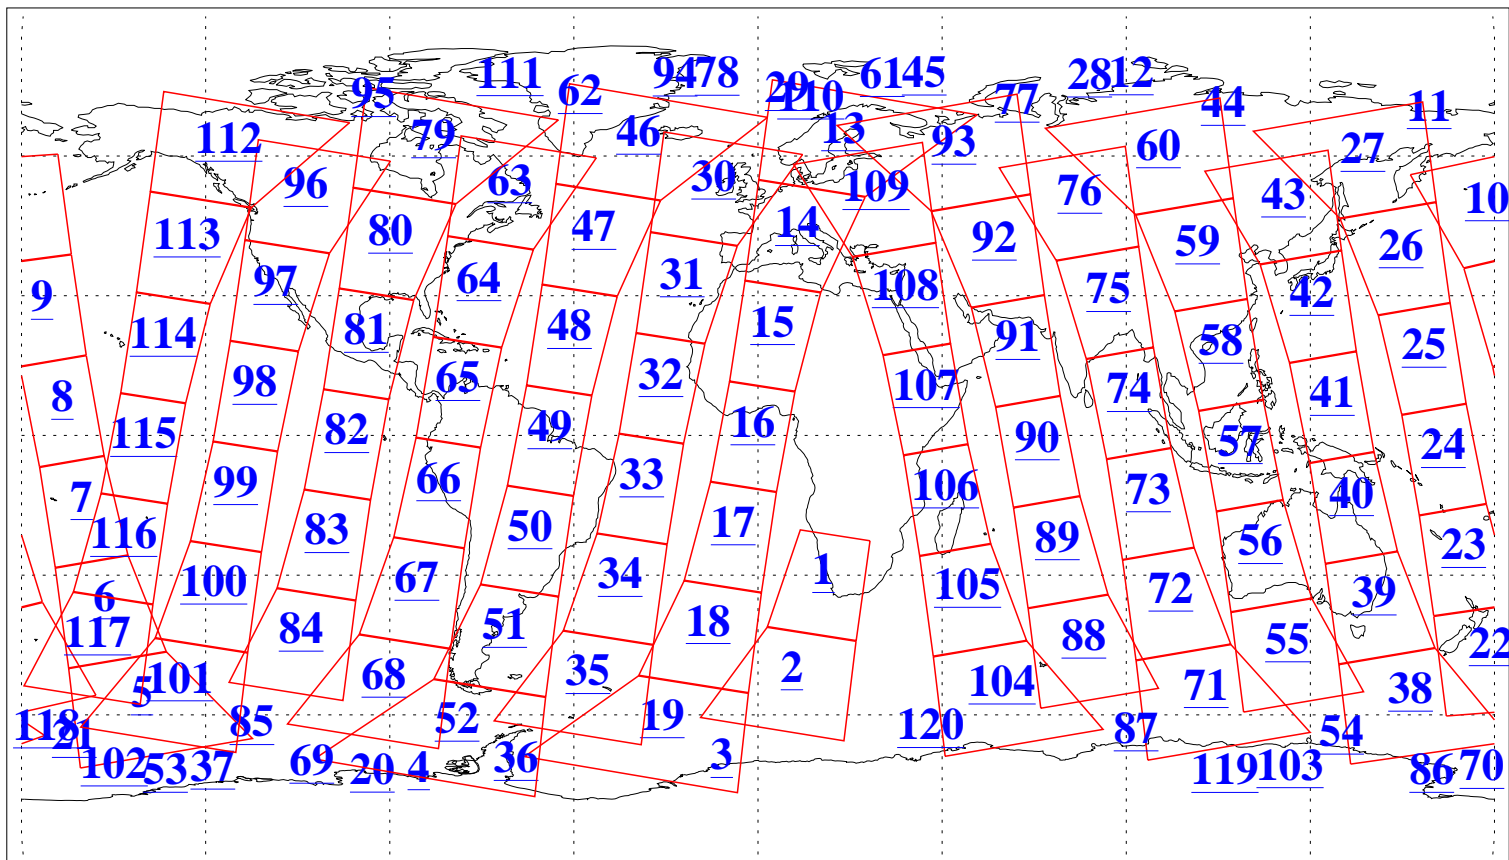

L1B Availability
AMSU Granules: 240
HSB Granules: 0
AIRS Granules: 240

31 Oct 2004
DoY 305
Aqua Day 911
Granules: 1 to 120

Granules: 121 to 240

Legend: AMSU Available, HSB Available, AIRS Available

L1B Availability
AMSU Granules: 240
HSB Granules: 0
AIRS Granules: 240

31 Oct 2004
DoY 305
Aqua Day 911

Ascending Granules

Descending Granules

Legend: AMSU Available, HSB Available, AIRS Available

L1B Availability
 AMSU Granules: 240
 HSB Granules: 0
 AIRS Granules: 240

31 Oct 2004
 DoY 305
 Aqua Day 911

Northern Hemisphere Granules

Southern Hemisphere Granules

Legend: AMSU Available, HSB Available, AIRS Available