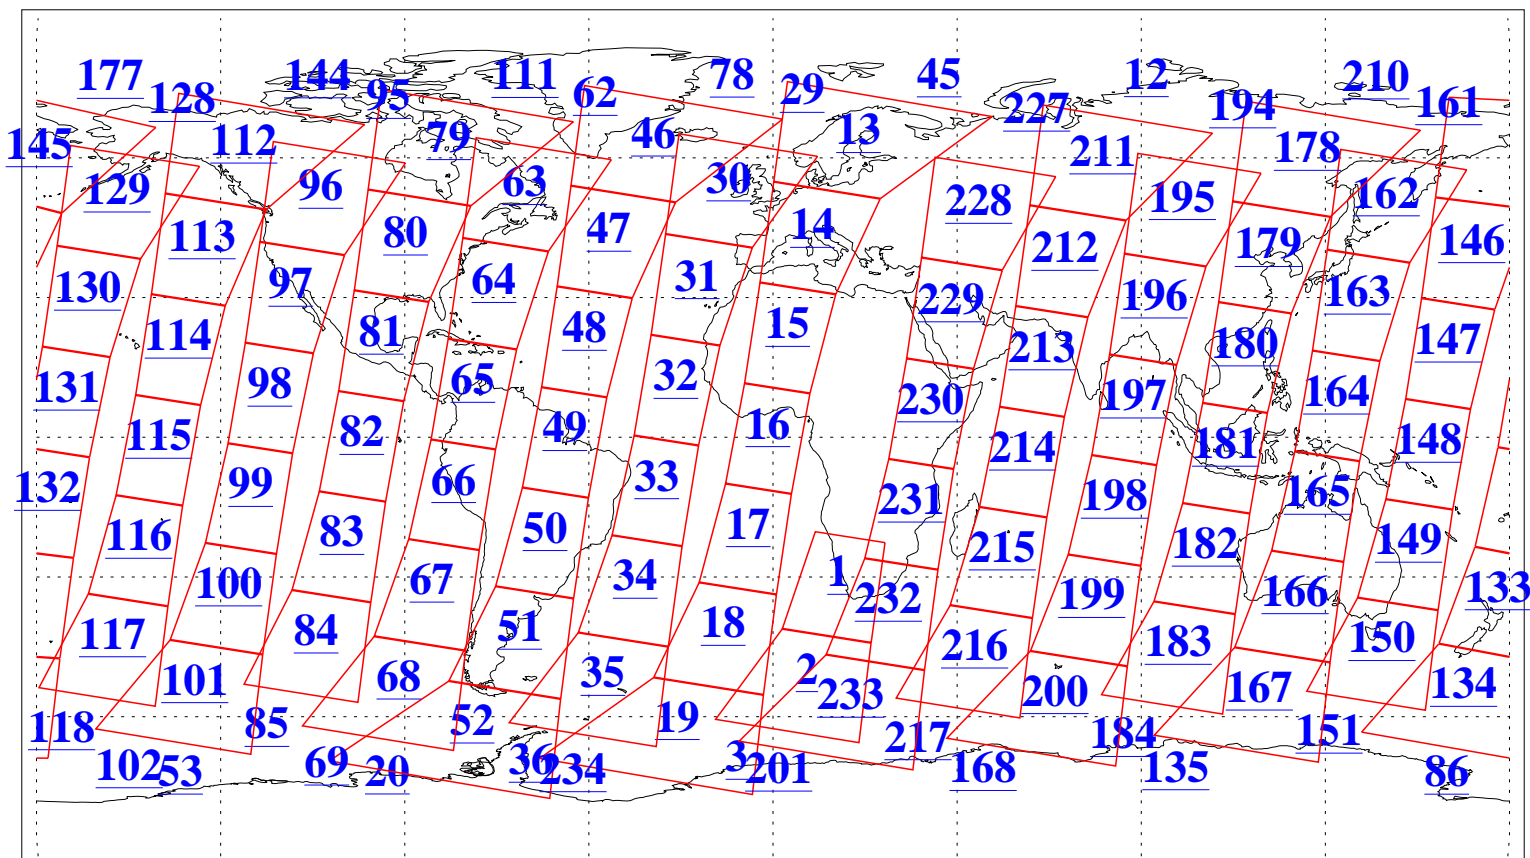

L1B Availability
AMSU Granules: 240
HSB Granules: 0
AIRS Granules: 240

31 Oct 2004
DoY 305
Aqua Day 911
Granules: 1 to 120

Granules: 121 to 240

Legend: AMSU Available, HSB Available, AIRS Available

L1B Availability
AMSU Granules: 240
HSB Granules: 0
AIRS Granules: 240

31 Oct 2004
DoY 305
Aqua Day 911

Ascending Granules

Descending Granules

Legend: AMSU Available, HSB Available, AIRS Available

L1B Availability
 AMSU Granules: 240
 HSB Granules: 0
 AIRS Granules: 240

31 Oct 2004
 DoY 305
 Aqua Day 911

Northern Hemisphere Granules

Southern Hemisphere Granules

Legend: AMSU Available, HSB Available, AIRS Available