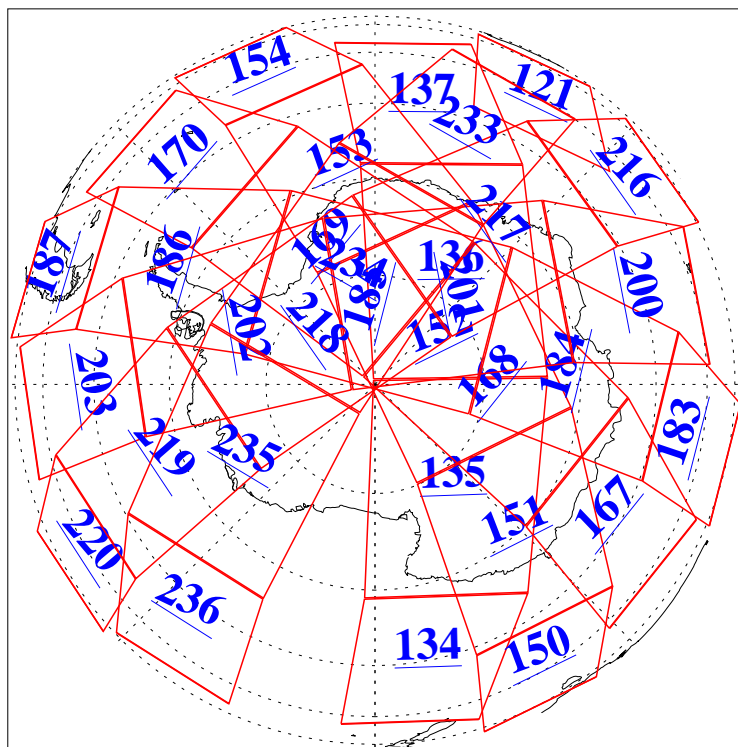

L1B Availability
AMSU Granules: 240
HSB Granules: 0
AIRS Granules: 240

31 Oct 2004
DoY 305
Aqua Day 911
Granules: 1 to 120

Granules: 121 to 240

Legend: AMSU Available, HSB Available, AIRS Available

L1B Availability
AMSU Granules: 240
HSB Granules: 0
AIRS Granules: 240

31 Oct 2004
DoY 305
Aqua Day 911

Ascending Granules

Descending Granules

Legend: AMSU Available, HSB Available, AIRS Available

L1B Availability
 AMSU Granules: 240
 HSB Granules: 0
 AIRS Granules: 240

31 Oct 2004
 DoY 305
 Aqua Day 911

Northern Hemisphere Granules

Southern Hemisphere Granules

Legend: AMSU Available, HSB Available, AIRS Available