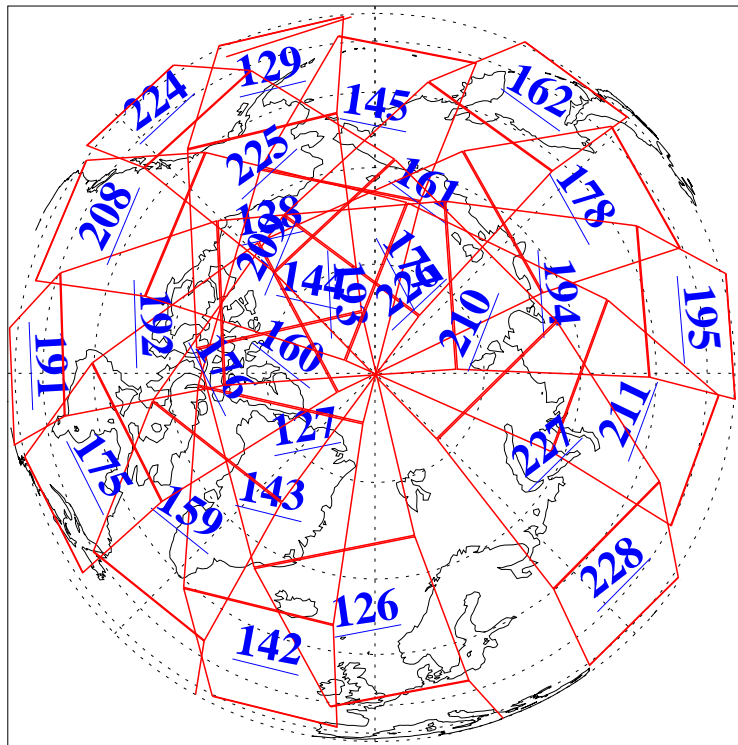

L1B Availability
AMSU Granules: 240
HSB Granules: 0
AIRS Granules: 240

31 Oct 2004
DoY 305
Aqua Day 911
Granules: 1 to 120

Granules: 121 to 240

Legend: AMSU Available, HSB Available, AIRS Available

L1B Availability
AMSU Granules: 240
HSB Granules: 0
AIRS Granules: 240

31 Oct 2004
DoY 305
Aqua Day 911

Ascending Granules

Descending Granules

Legend: AMSU Available, HSB Available, AIRS Available

L1B Availability
 AMSU Granules: 240
 HSB Granules: 0
 AIRS Granules: 240

31 Oct 2004
 DoY 305
 Aqua Day 911

Northern Hemisphere Granules

Southern Hemisphere Granules

Legend: AMSU Available, HSB Available, AIRS Available