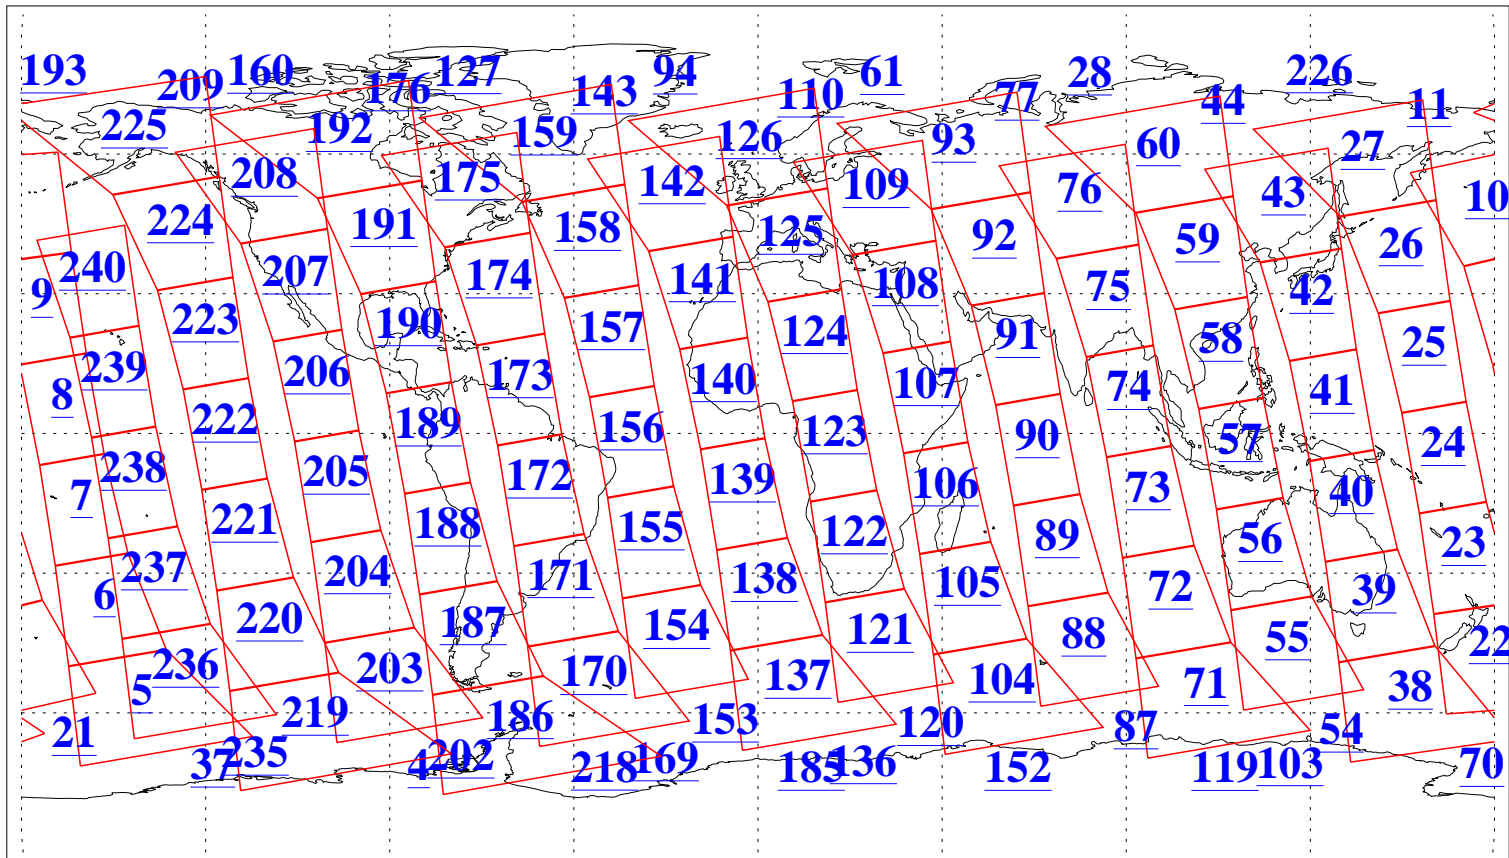

L1B Availability
AMSU Granules: 240
HSB Granules: 0
AIRS Granules: 240

31 Oct 2004
DoY 305
Aqua Day 911
Granules: 1 to 120

Granules: 121 to 240

Legend: AMSU Available, HSB Available, AIRS Available

L1B Availability
AMSU Granules: 240
HSB Granules: 0
AIRS Granules: 240

31 Oct 2004
DoY 305
Aqua Day 911

Ascending Granules

Descending Granules

Legend: AMSU Available, HSB Available, AIRS Available

L1B Availability
 AMSU Granules: 240
 HSB Granules: 0
 AIRS Granules: 240

31 Oct 2004
 DoY 305
 Aqua Day 911

Northern Hemisphere Granules

Southern Hemisphere Granules

Legend: AMSU Available, HSB Available, AIRS Available