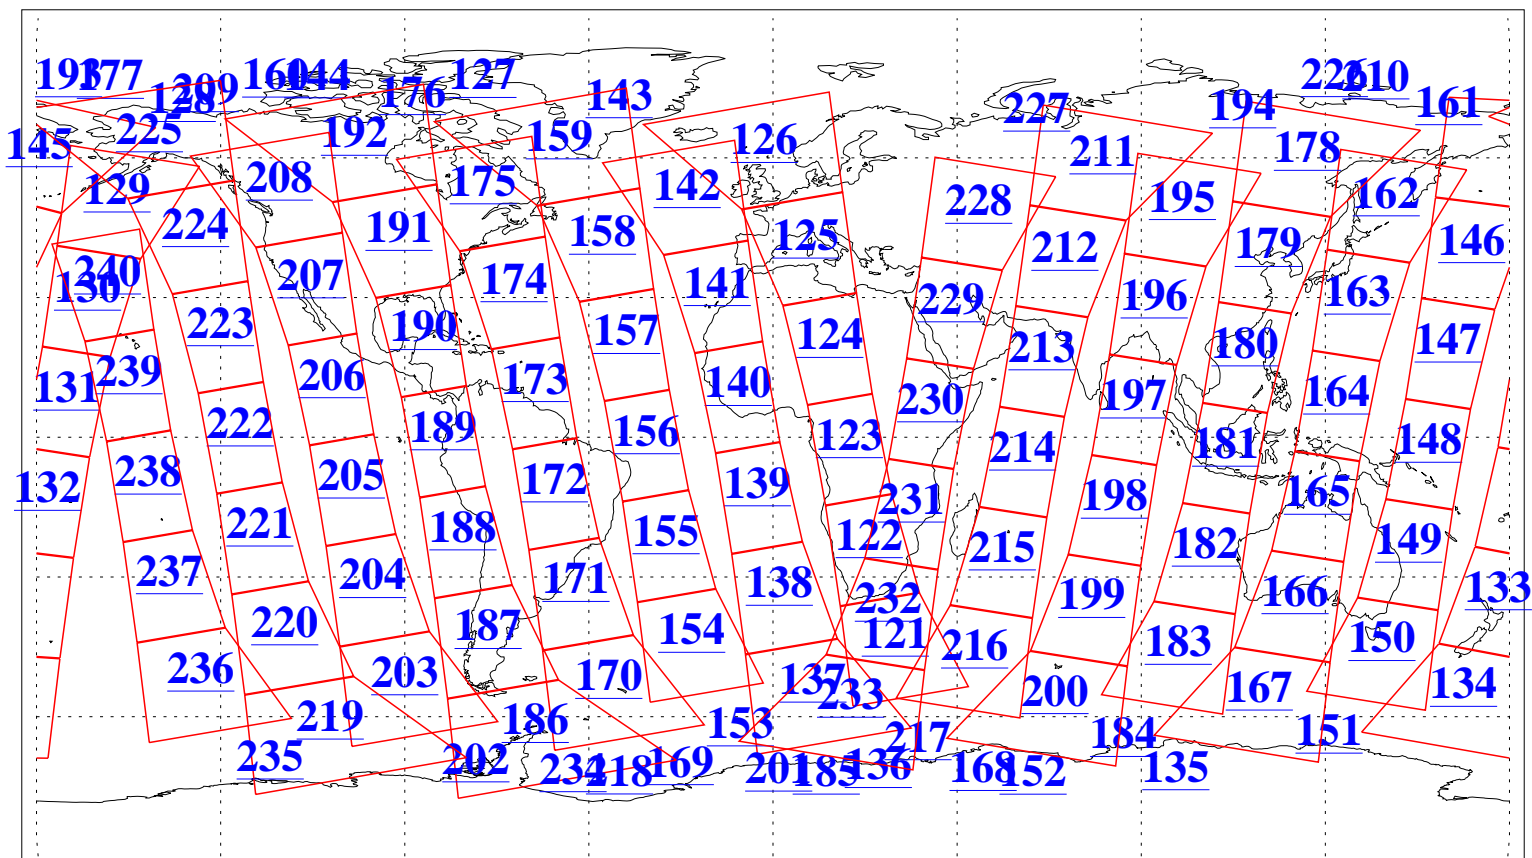

L1B Availability
AMSU Granules: 240
HSB Granules: 0
AIRS Granules: 240

31 Oct 2004
DoY 305
Aqua Day 911
Granules: 1 to 120

Granules: 121 to 240

Legend: AMSU Available, HSB Available, AIRS Available

L1B Availability
AMSU Granules: 240
HSB Granules: 0
AIRS Granules: 240

31 Oct 2004
DoY 305
Aqua Day 911

Ascending Granules

Descending Granules

Legend: AMSU Available, HSB Available, AIRS Available

L1B Availability
 AMSU Granules: 240
 HSB Granules: 0
 AIRS Granules: 240

31 Oct 2004
 DoY 305
 Aqua Day 911

Northern Hemisphere Granules

Southern Hemisphere Granules

Legend: AMSU Available, HSB Available, AIRS Available