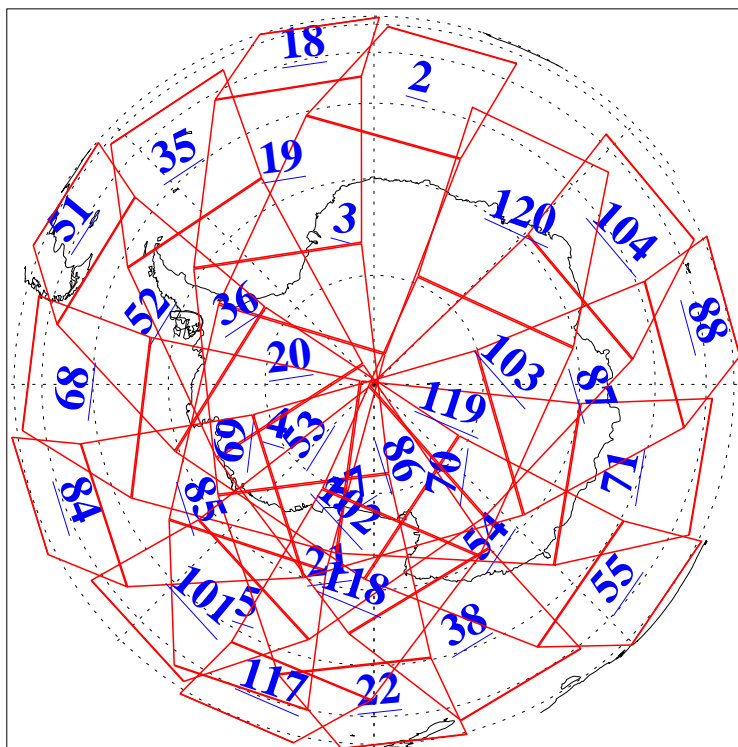

L1B Availability
AMSU Granules: 240
HSB Granules: 0
AIRS Granules: 240

31 Oct 2004
DoY 305
Aqua Day 911
Granules: 1 to 120

Granules: 121 to 240

Legend: AMSU Available, HSB Available, AIRS Available

L1B Availability
AMSU Granules: 240
HSB Granules: 0
AIRS Granules: 240

31 Oct 2004
DoY 305
Aqua Day 911

Ascending Granules

Descending Granules

Legend: AMSU Available, HSB Available, AIRS Available

L1B Availability
 AMSU Granules: 240
 HSB Granules: 0
 AIRS Granules: 240

31 Oct 2004
 DoY 305
 Aqua Day 911

Northern Hemisphere Granules

Southern Hemisphere Granules

Legend: AMSU Available, HSB Available, AIRS Available