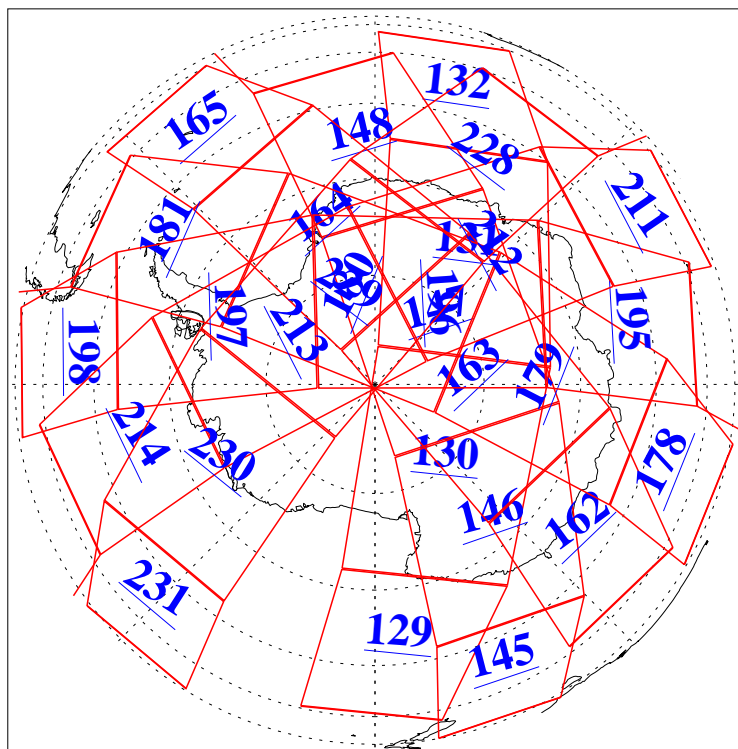

L1B Availability
AMSU Granules: 240
HSB Granules: 0
AIRS Granules: 240

28 Oct 2004
DoY 302
Aqua Day 908
Granules: 1 to 120

Granules: 121 to 240

Legend: AMSU Available, HSB Available, AIRS Available

L1B Availability
AMSU Granules: 240
HSB Granules: 0
AIRS Granules: 240

28 Oct 2004
DoY 302
Aqua Day 908

Ascending Granules

Descending Granules

Legend: AMSU Available, HSB Available, AIRS Available

L1B Availability
 AMSU Granules: 240
 HSB Granules: 0
 AIRS Granules: 240

28 Oct 2004
 DoY 302
 Aqua Day 908

Northern Hemisphere Granules

Southern Hemisphere Granules

Legend: AMSU Available, HSB Available, AIRS Available