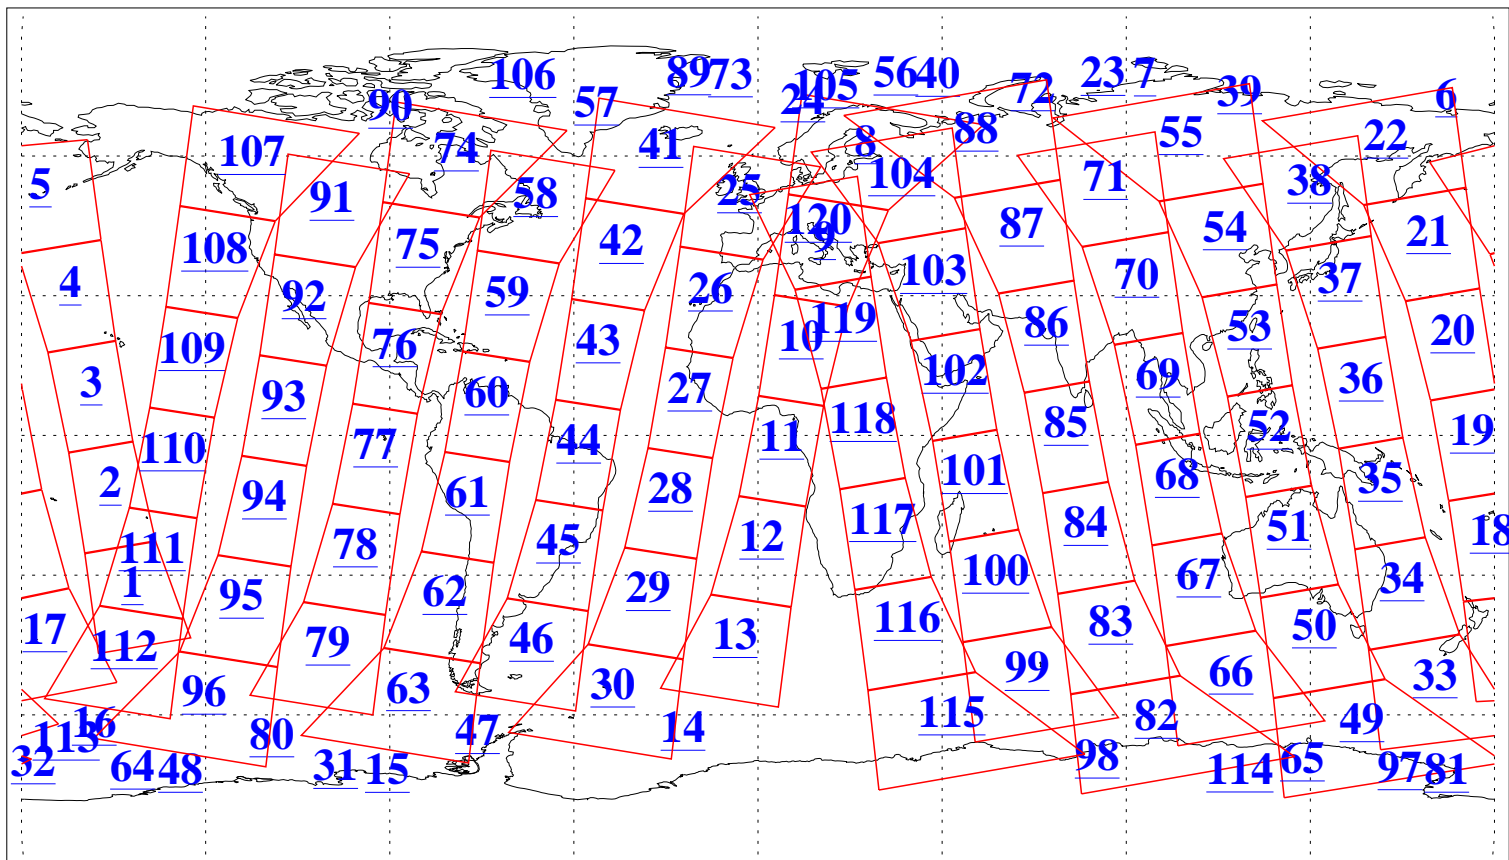

L1B Availability
AMSU Granules: 240
HSB Granules: 0
AIRS Granules: 240

28 Oct 2004
DoY 302
Aqua Day 908
Granules: 1 to 120

Granules: 121 to 240

Legend: AMSU Available, HSB Available, AIRS Available

L1B Availability
AMSU Granules: 240
HSB Granules: 0
AIRS Granules: 240

28 Oct 2004
DoY 302
Aqua Day 908

Ascending Granules

Descending Granules

Legend: AMSU Available, HSB Available, AIRS Available

L1B Availability
 AMSU Granules: 240
 HSB Granules: 0
 AIRS Granules: 240

28 Oct 2004
 DoY 302
 Aqua Day 908

Northern Hemisphere Granules

Southern Hemisphere Granules

Legend: AMSU Available, HSB Available, AIRS Available