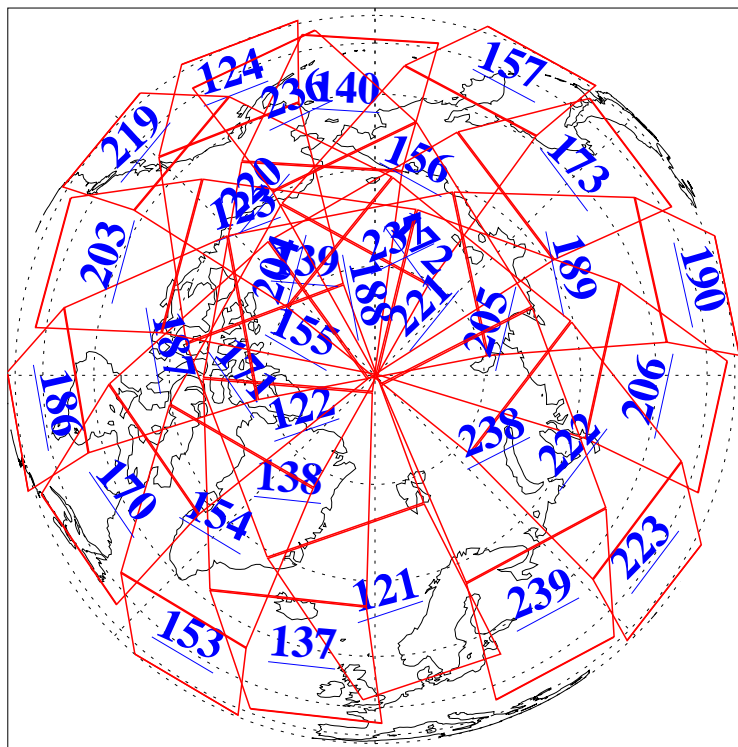

L1B Availability
AMSU Granules: 240
HSB Granules: 0
AIRS Granules: 240

28 Oct 2004
DoY 302
Aqua Day 908
Granules: 1 to 120

Granules: 121 to 240

Legend: AMSU Available, HSB Available, AIRS Available

L1B Availability
AMSU Granules: 240
HSB Granules: 0
AIRS Granules: 240

28 Oct 2004
DoY 302
Aqua Day 908

Ascending Granules

Descending Granules

Legend: AMSU Available, HSB Available, AIRS Available

L1B Availability
 AMSU Granules: 240
 HSB Granules: 0
 AIRS Granules: 240

28 Oct 2004
 DoY 302
 Aqua Day 908

Northern Hemisphere Granules

Southern Hemisphere Granules

Legend: AMSU Available, HSB Available, AIRS Available