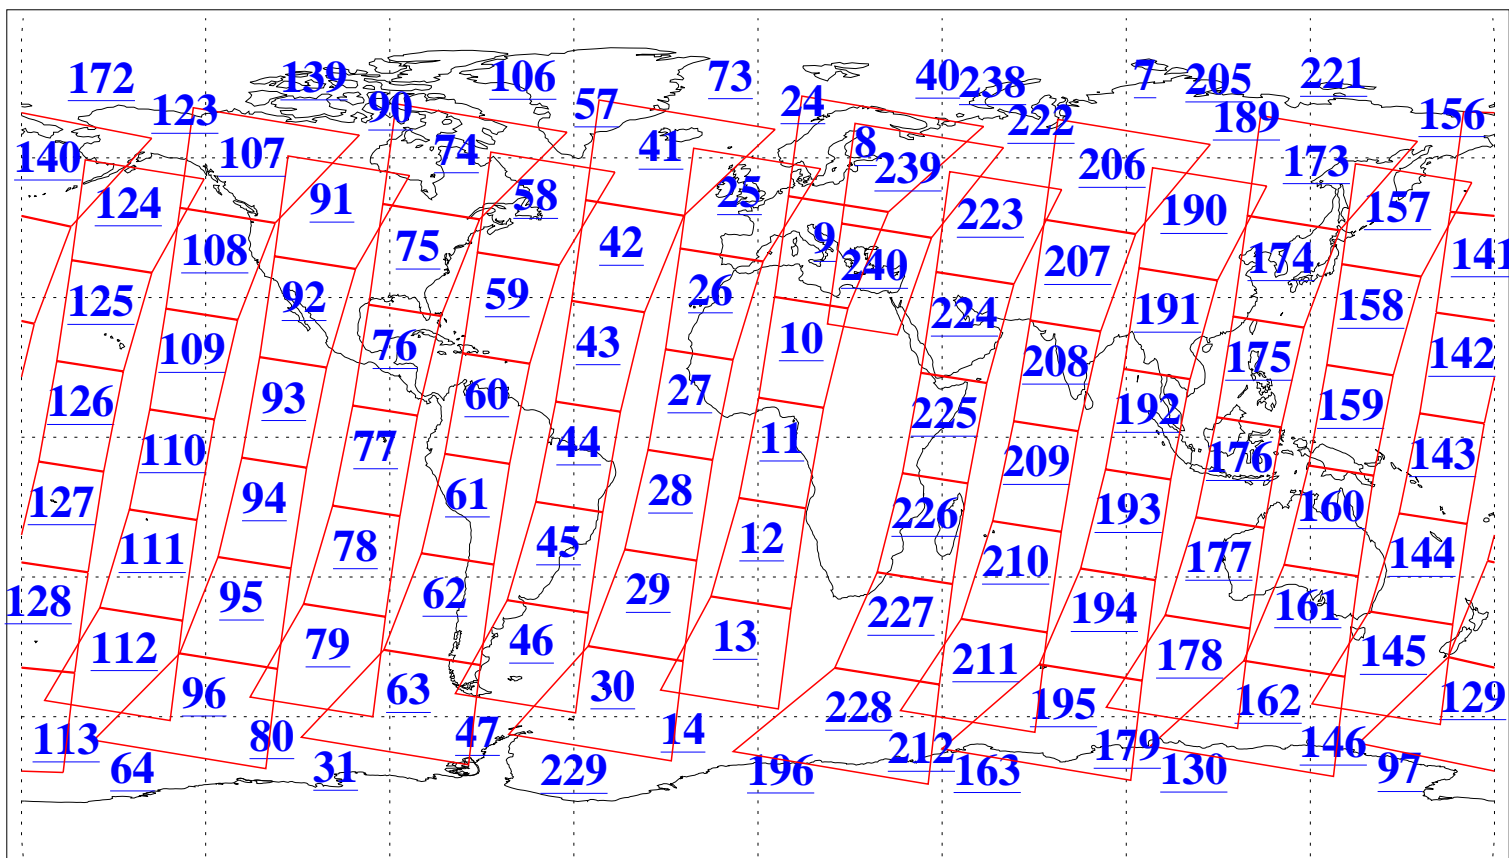

L1B Availability
AMSU Granules: 240
HSB Granules: 0
AIRS Granules: 240

28 Oct 2004
DoY 302
Aqua Day 908
Granules: 1 to 120

Granules: 121 to 240

Legend: AMSU Available, HSB Available, AIRS Available

L1B Availability
AMSU Granules: 240
HSB Granules: 0
AIRS Granules: 240

28 Oct 2004
DoY 302
Aqua Day 908

Ascending Granules

Descending Granules

Legend: AMSU Available, HSB Available, AIRS Available

L1B Availability
 AMSU Granules: 240
 HSB Granules: 0
 AIRS Granules: 240

28 Oct 2004
 DoY 302
 Aqua Day 908

Northern Hemisphere Granules

Southern Hemisphere Granules

Legend: AMSU Available, HSB Available, AIRS Available