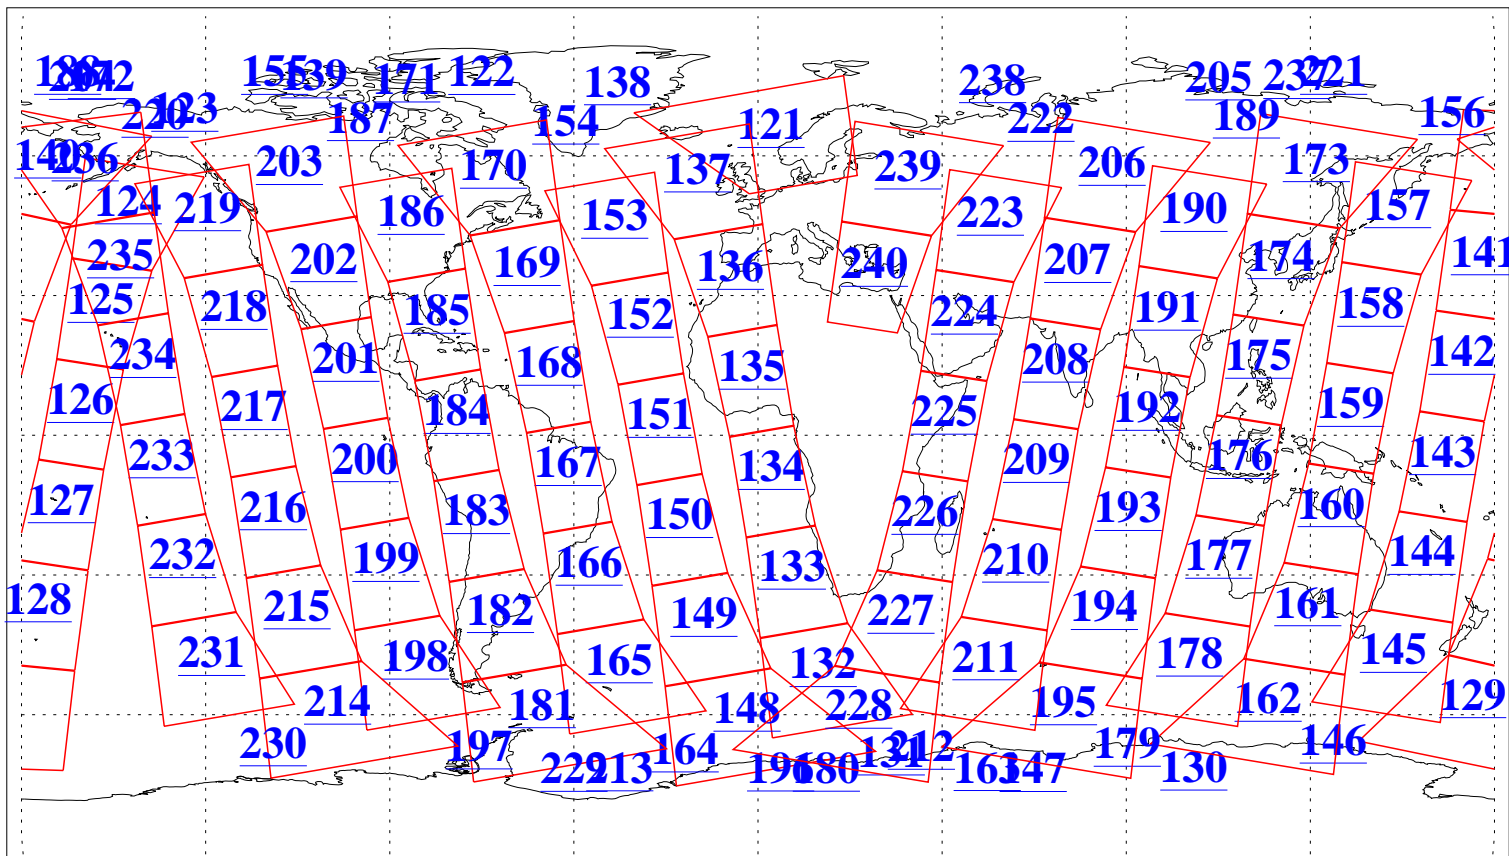

L1B Availability
AMSU Granules: 240
HSB Granules: 0
AIRS Granules: 240

28 Oct 2004
DoY 302
Aqua Day 908
Granules: 1 to 120

Granules: 121 to 240

Legend: AMSU Available, HSB Available, AIRS Available

L1B Availability
AMSU Granules: 240
HSB Granules: 0
AIRS Granules: 240

28 Oct 2004
DoY 302
Aqua Day 908

Ascending Granules

Descending Granules

Legend: AMSU Available, HSB Available, AIRS Available

L1B Availability
 AMSU Granules: 240
 HSB Granules: 0
 AIRS Granules: 240

28 Oct 2004
 DoY 302
 Aqua Day 908

Northern Hemisphere Granules

Southern Hemisphere Granules

Legend: AMSU Available, HSB Available, AIRS Available