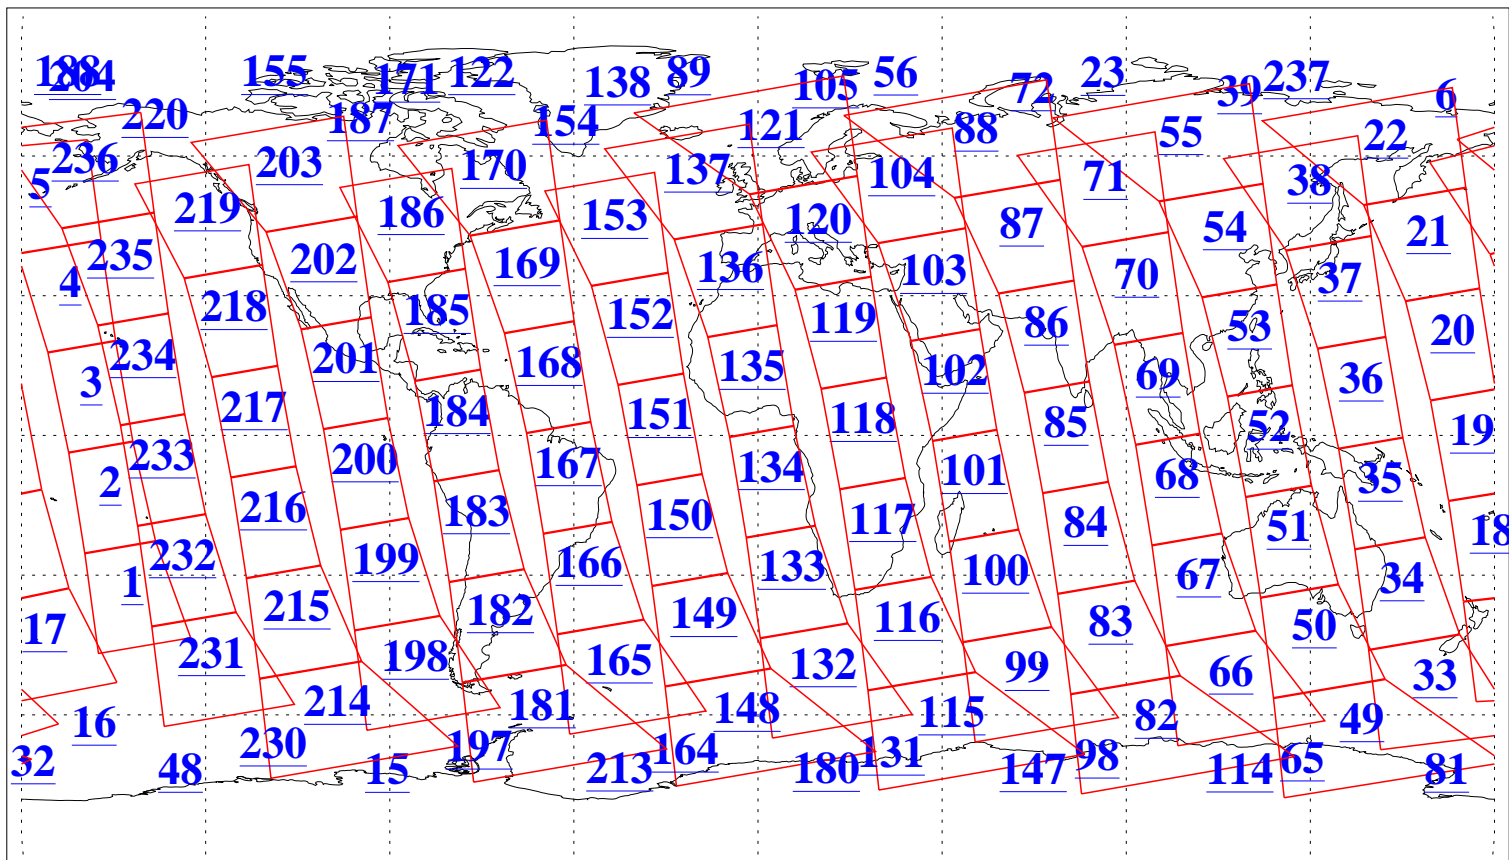

L1B Availability
AMSU Granules: 240
HSB Granules: 0
AIRS Granules: 240

28 Oct 2004
DoY 302
Aqua Day 908
Granules: 1 to 120

Granules: 121 to 240

Legend: AMSU Available, HSB Available, AIRS Available

L1B Availability
AMSU Granules: 240
HSB Granules: 0
AIRS Granules: 240

28 Oct 2004
DoY 302
Aqua Day 908

Ascending Granules

Descending Granules

Legend: AMSU Available, HSB Available, AIRS Available

L1B Availability
 AMSU Granules: 240
 HSB Granules: 0
 AIRS Granules: 240

28 Oct 2004
 DoY 302
 Aqua Day 908

Northern Hemisphere Granules

Southern Hemisphere Granules

Legend: AMSU Available, HSB Available, AIRS Available