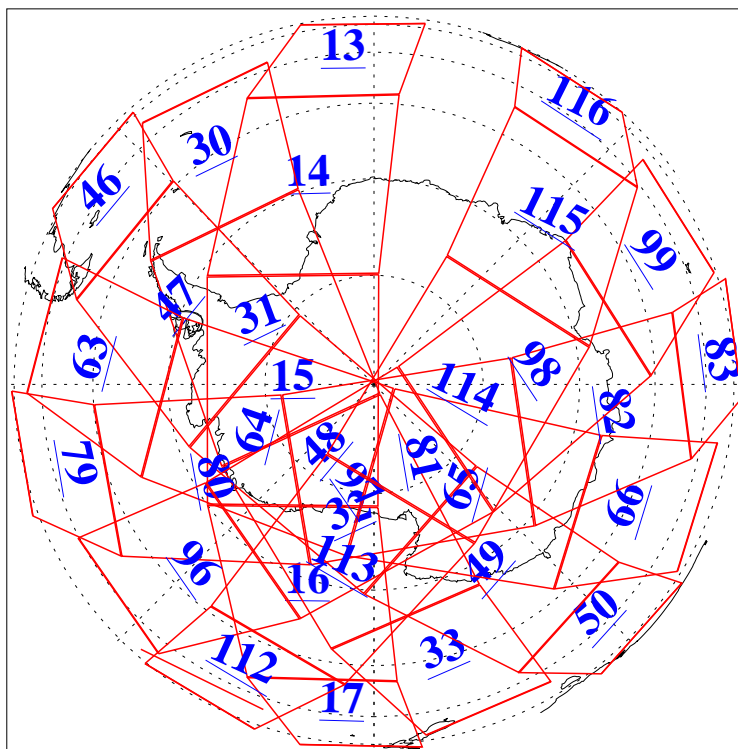

L1B Availability
AMSU Granules: 240
HSB Granules: 0
AIRS Granules: 240

28 Oct 2004
DoY 302
Aqua Day 908
Granules: 1 to 120

Granules: 121 to 240

Legend: AMSU Available, HSB Available, AIRS Available

L1B Availability
AMSU Granules: 240
HSB Granules: 0
AIRS Granules: 240

28 Oct 2004
DoY 302
Aqua Day 908

Ascending Granules

Descending Granules

Legend: AMSU Available, HSB Available, AIRS Available

L1B Availability
 AMSU Granules: 240
 HSB Granules: 0
 AIRS Granules: 240

28 Oct 2004
 DoY 302
 Aqua Day 908

Northern Hemisphere Granules

Southern Hemisphere Granules

Legend: AMSU Available, HSB Available, AIRS Available