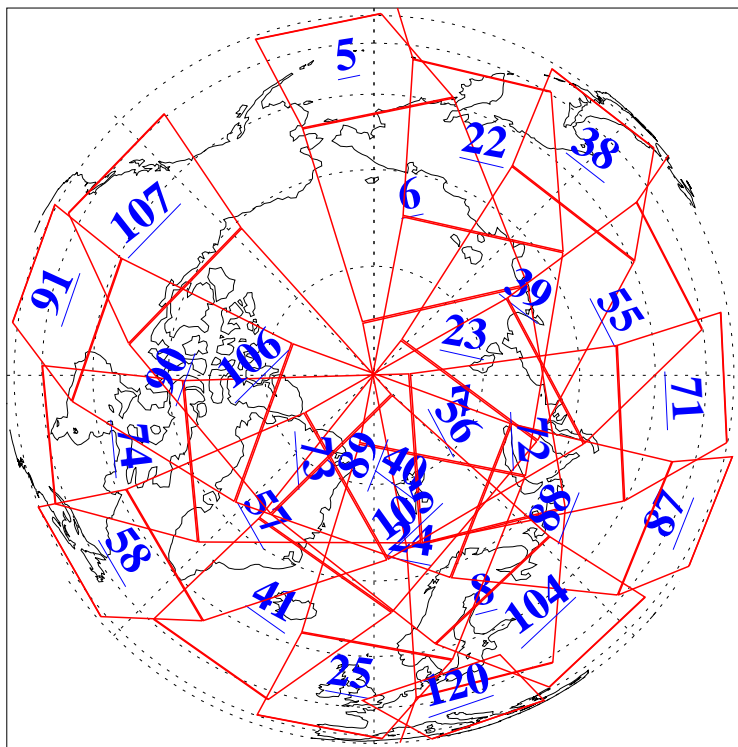

L1B Availability
AMSU Granules: 240
HSB Granules: 0
AIRS Granules: 240

28 Oct 2004
DoY 302
Aqua Day 908
Granules: 1 to 120

Granules: 121 to 240

Legend: AMSU Available, HSB Available, AIRS Available

L1B Availability
AMSU Granules: 240
HSB Granules: 0
AIRS Granules: 240

28 Oct 2004
DoY 302
Aqua Day 908

Ascending Granules

Descending Granules

Legend: AMSU Available, HSB Available, AIRS Available

L1B Availability
 AMSU Granules: 240
 HSB Granules: 0
 AIRS Granules: 240

28 Oct 2004
 DoY 302
 Aqua Day 908

Northern Hemisphere Granules

Southern Hemisphere Granules

Legend: AMSU Available, HSB Available, AIRS Available