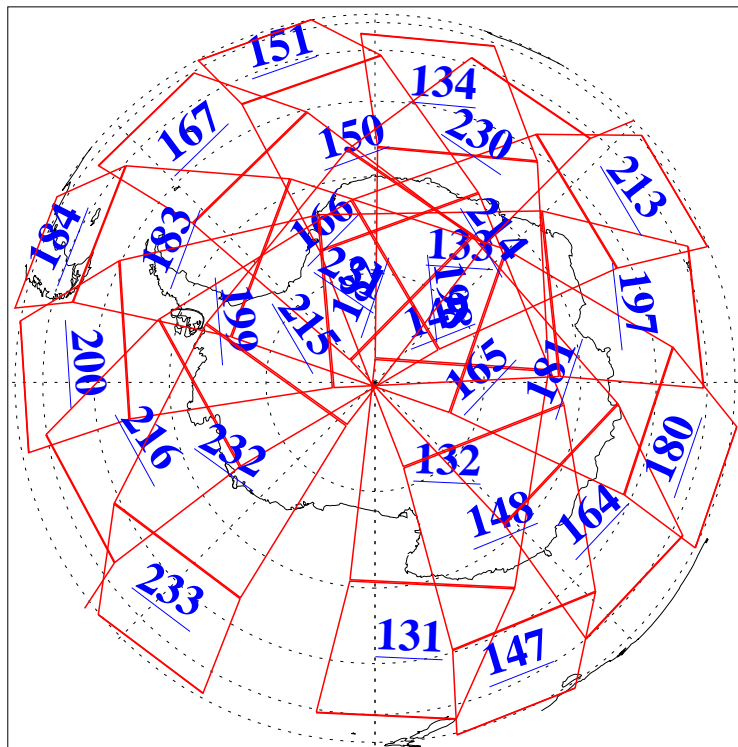

L1B Availability  
AMSU Granules: 240  
HSB Granules: 0  
AIRS Granules: 240

26 Oct 2004  
DoY 300  
Aqua Day 906  
Granules: 1 to 120

Granules: 121 to 240

Legend: AMSU Available, HSB Available, AIRS Available

L1B Availability  
AMSU Granules: 240  
HSB Granules: 0  
AIRS Granules: 240

26 Oct 2004  
DoY 300  
Aqua Day 906

Ascending Granules

Descending Granules

Legend: AMSU Available, HSB Available, AIRS Available

L1B Availability  
 AMSU Granules: 240  
 HSB Granules: 0  
 AIRS Granules: 240

26 Oct 2004  
 DoY 300  
 Aqua Day 906

Northern Hemisphere Granules

Southern Hemisphere Granules

Legend: AMSU Available, HSB Available, AIRS Available