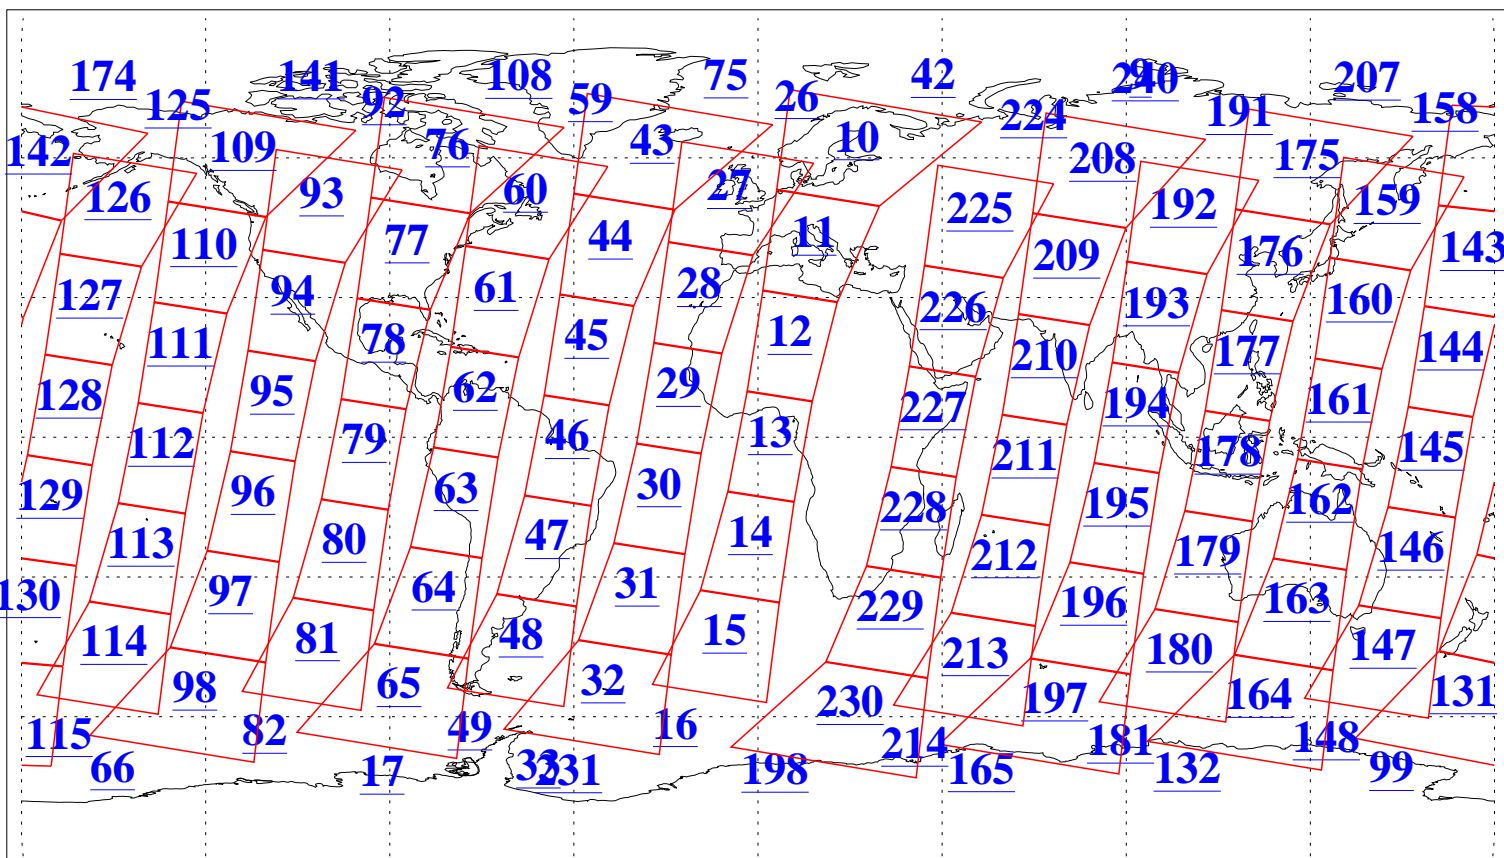

L1B Availability  
AMSU Granules: 240  
HSB Granules: 0  
AIRS Granules: 240

26 Oct 2004  
DoY 300  
Aqua Day 906  
Granules: 1 to 120

Granules: 121 to 240

Legend: AMSU Available, HSB Available, AIRS Available

L1B Availability  
AMSU Granules: 240  
HSB Granules: 0  
AIRS Granules: 240

26 Oct 2004  
DoY 300  
Aqua Day 906

Ascending Granules

Descending Granules

Legend: AMSU Available, HSB Available, AIRS Available

L1B Availability  
 AMSU Granules: 240  
 HSB Granules: 0  
 AIRS Granules: 240

26 Oct 2004  
 DoY 300  
 Aqua Day 906

Northern Hemisphere Granules

Southern Hemisphere Granules

Legend: AMSU Available, HSB Available, AIRS Available