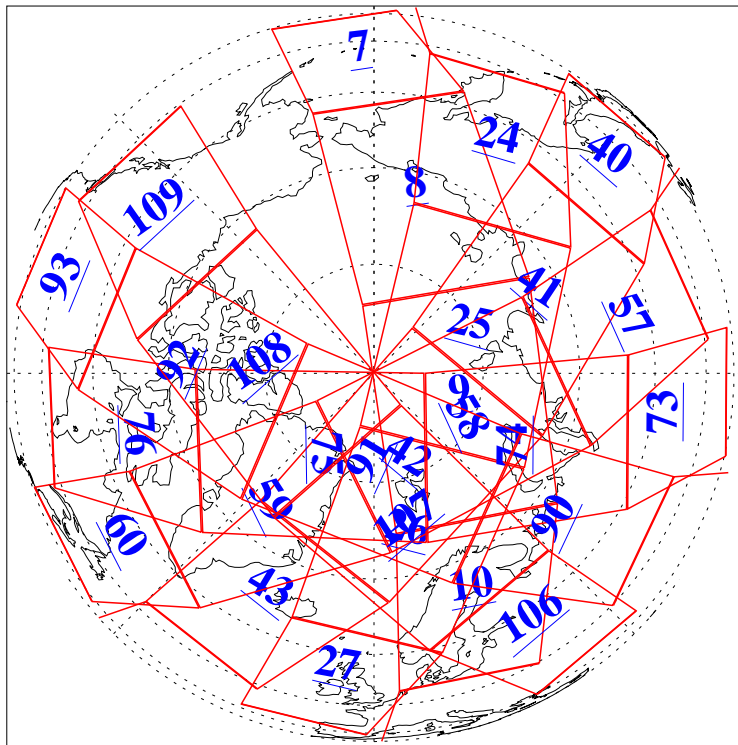

L1B Availability  
AMSU Granules: 240  
HSB Granules: 0  
AIRS Granules: 240

26 Oct 2004  
DoY 300  
Aqua Day 906  
Granules: 1 to 120

Granules: 121 to 240

Legend: AMSU Available, HSB Available, AIRS Available

L1B Availability  
AMSU Granules: 240  
HSB Granules: 0  
AIRS Granules: 240

26 Oct 2004  
DoY 300  
Aqua Day 906

Ascending Granules

Descending Granules

Legend: AMSU Available, HSB Available, AIRS Available

L1B Availability  
 AMSU Granules: 240  
 HSB Granules: 0  
 AIRS Granules: 240

26 Oct 2004  
 DoY 300  
 Aqua Day 906

Northern Hemisphere Granules

Southern Hemisphere Granules

Legend: AMSU Available, HSB Available, AIRS Available