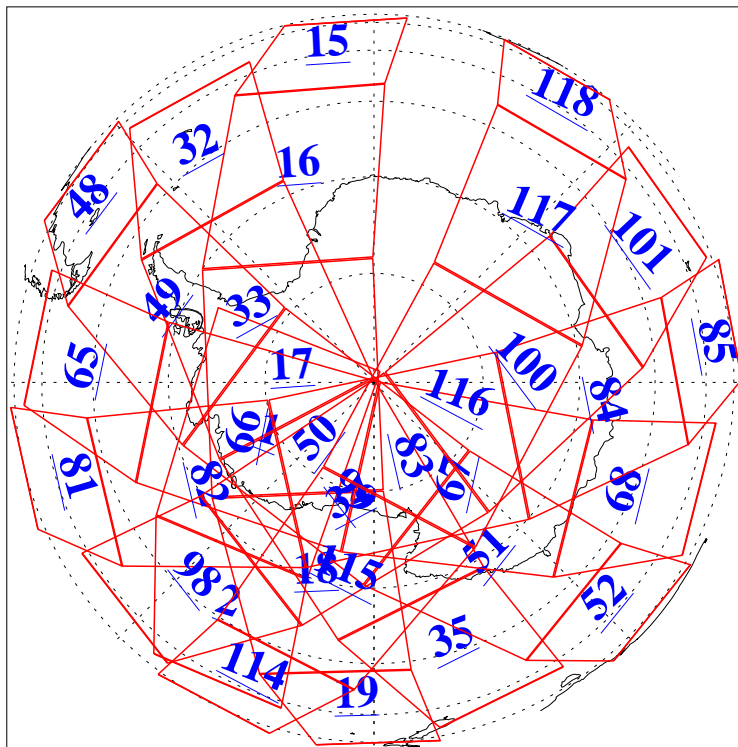

L1B Availability  
AMSU Granules: 240  
HSB Granules: 0  
AIRS Granules: 240

26 Oct 2004  
DoY 300  
Aqua Day 906  
Granules: 1 to 120

Granules: 121 to 240

Legend: AMSU Available, HSB Available, AIRS Available

L1B Availability  
AMSU Granules: 240  
HSB Granules: 0  
AIRS Granules: 240

26 Oct 2004  
DoY 300  
Aqua Day 906

Ascending Granules

Descending Granules

Legend: AMSU Available, HSB Available, AIRS Available

L1B Availability  
 AMSU Granules: 240  
 HSB Granules: 0  
 AIRS Granules: 240

26 Oct 2004  
 DoY 300  
 Aqua Day 906

Northern Hemisphere Granules

Southern Hemisphere Granules

Legend: AMSU Available, HSB Available, AIRS Available