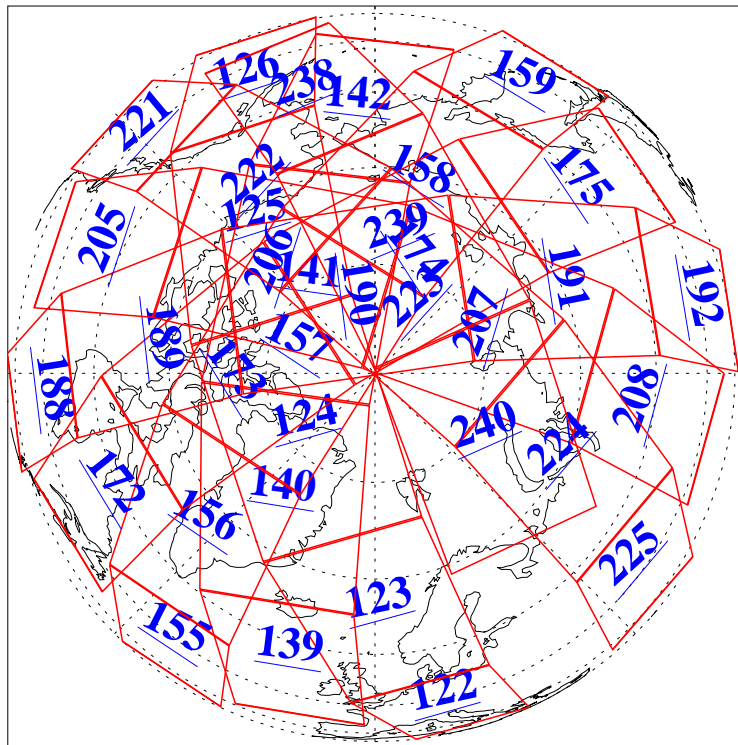

L1B Availability  
AMSU Granules: 240  
HSB Granules: 0  
AIRS Granules: 240

26 Oct 2004  
DoY 300  
Aqua Day 906  
Granules: 1 to 120

Granules: 121 to 240

Legend: AMSU Available, HSB Available, AIRS Available

L1B Availability  
AMSU Granules: 240  
HSB Granules: 0  
AIRS Granules: 240

26 Oct 2004  
DoY 300  
Aqua Day 906

Ascending Granules

Descending Granules

Legend: AMSU Available, HSB Available, AIRS Available

L1B Availability  
 AMSU Granules: 240  
 HSB Granules: 0  
 AIRS Granules: 240

26 Oct 2004  
 DoY 300  
 Aqua Day 906

Northern Hemisphere Granules

Southern Hemisphere Granules

Legend: AMSU Available, HSB Available, AIRS Available