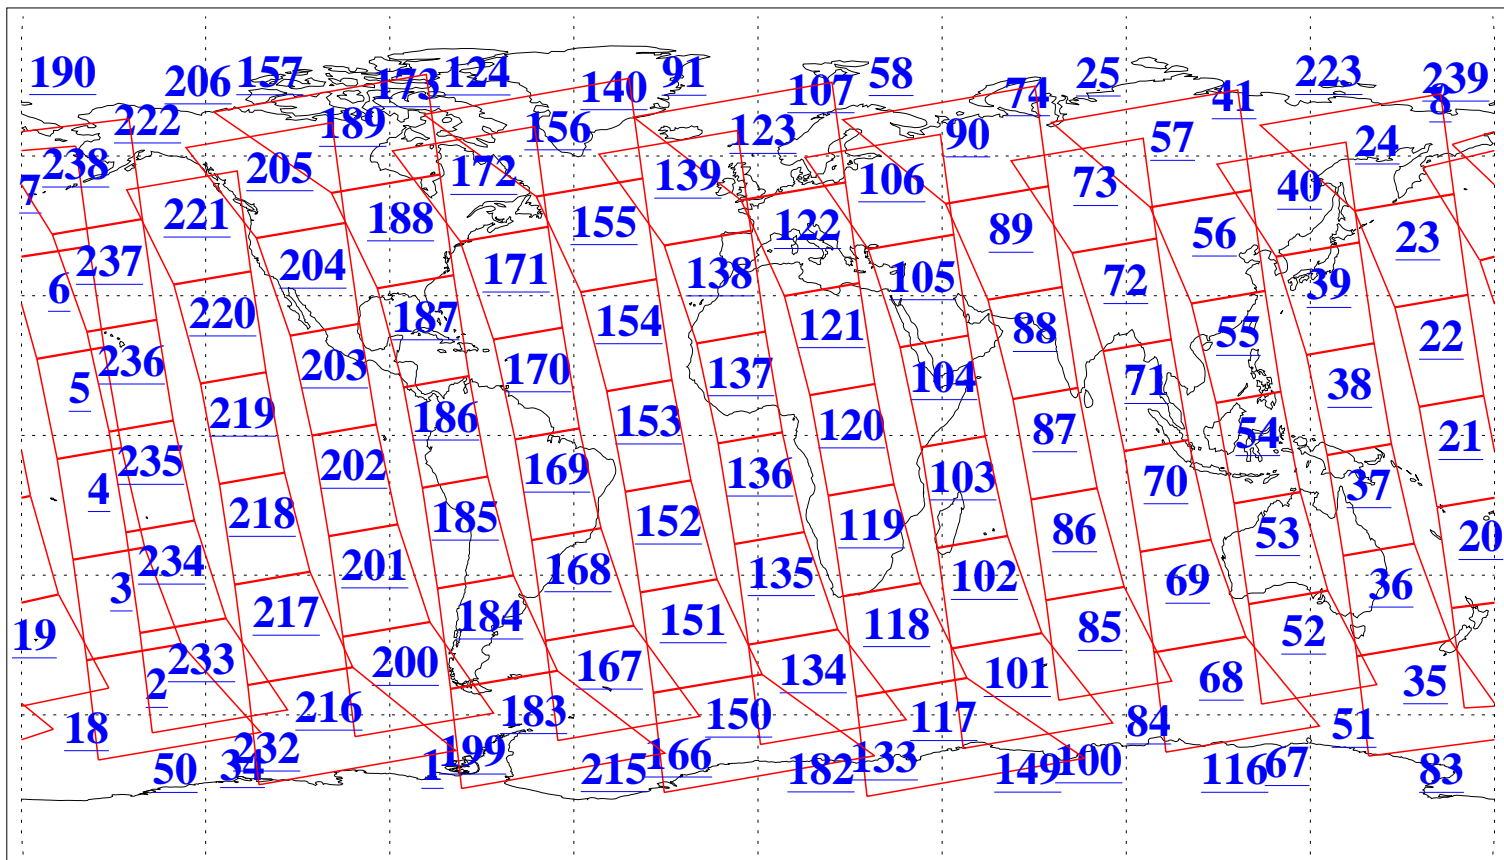

L1B Availability  
AMSU Granules: 240  
HSB Granules: 0  
AIRS Granules: 240

26 Oct 2004  
DoY 300  
Aqua Day 906  
Granules: 1 to 120

Granules: 121 to 240

Legend: AMSU Available, HSB Available, AIRS Available

L1B Availability  
AMSU Granules: 240  
HSB Granules: 0  
AIRS Granules: 240

26 Oct 2004  
DoY 300  
Aqua Day 906

Ascending Granules

Descending Granules

Legend: AMSU Available, HSB Available, AIRS Available

L1B Availability  
 AMSU Granules: 240  
 HSB Granules: 0  
 AIRS Granules: 240

26 Oct 2004  
 DoY 300  
 Aqua Day 906

Northern Hemisphere Granules

Southern Hemisphere Granules

Legend: AMSU Available, HSB Available, AIRS Available