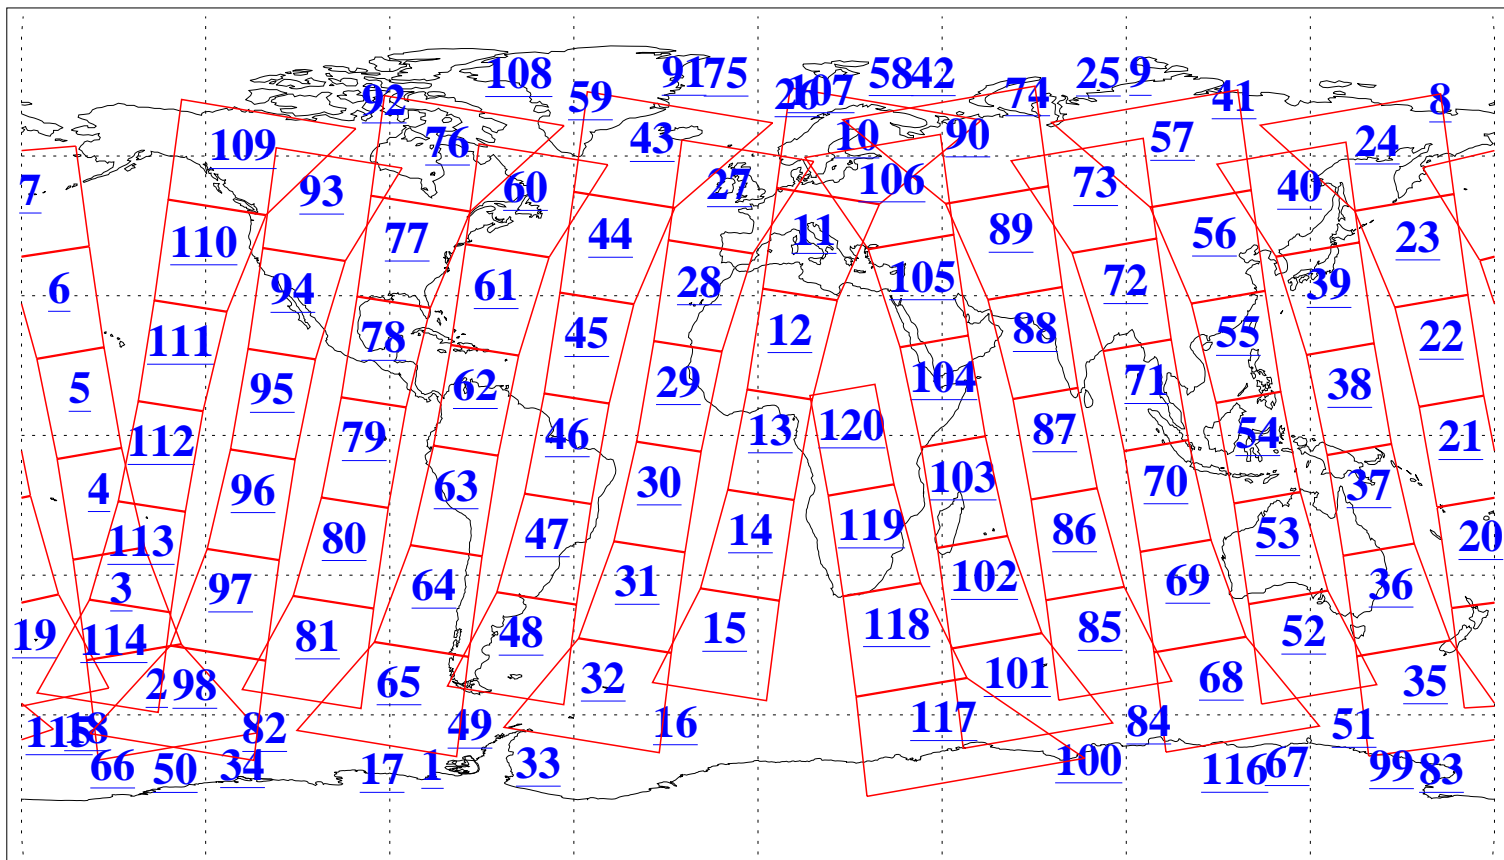

L1B Availability  
AMSU Granules: 240  
HSB Granules: 0  
AIRS Granules: 240

26 Oct 2004  
DoY 300  
Aqua Day 906  
Granules: 1 to 120

Granules: 121 to 240

Legend: AMSU Available, HSB Available, AIRS Available

L1B Availability  
AMSU Granules: 240  
HSB Granules: 0  
AIRS Granules: 240

26 Oct 2004  
DoY 300  
Aqua Day 906

Ascending Granules

Descending Granules

Legend: AMSU Available, HSB Available, AIRS Available

L1B Availability  
 AMSU Granules: 240  
 HSB Granules: 0  
 AIRS Granules: 240

26 Oct 2004  
 DoY 300  
 Aqua Day 906

Northern Hemisphere Granules

Southern Hemisphere Granules

Legend: AMSU Available, HSB Available, AIRS Available