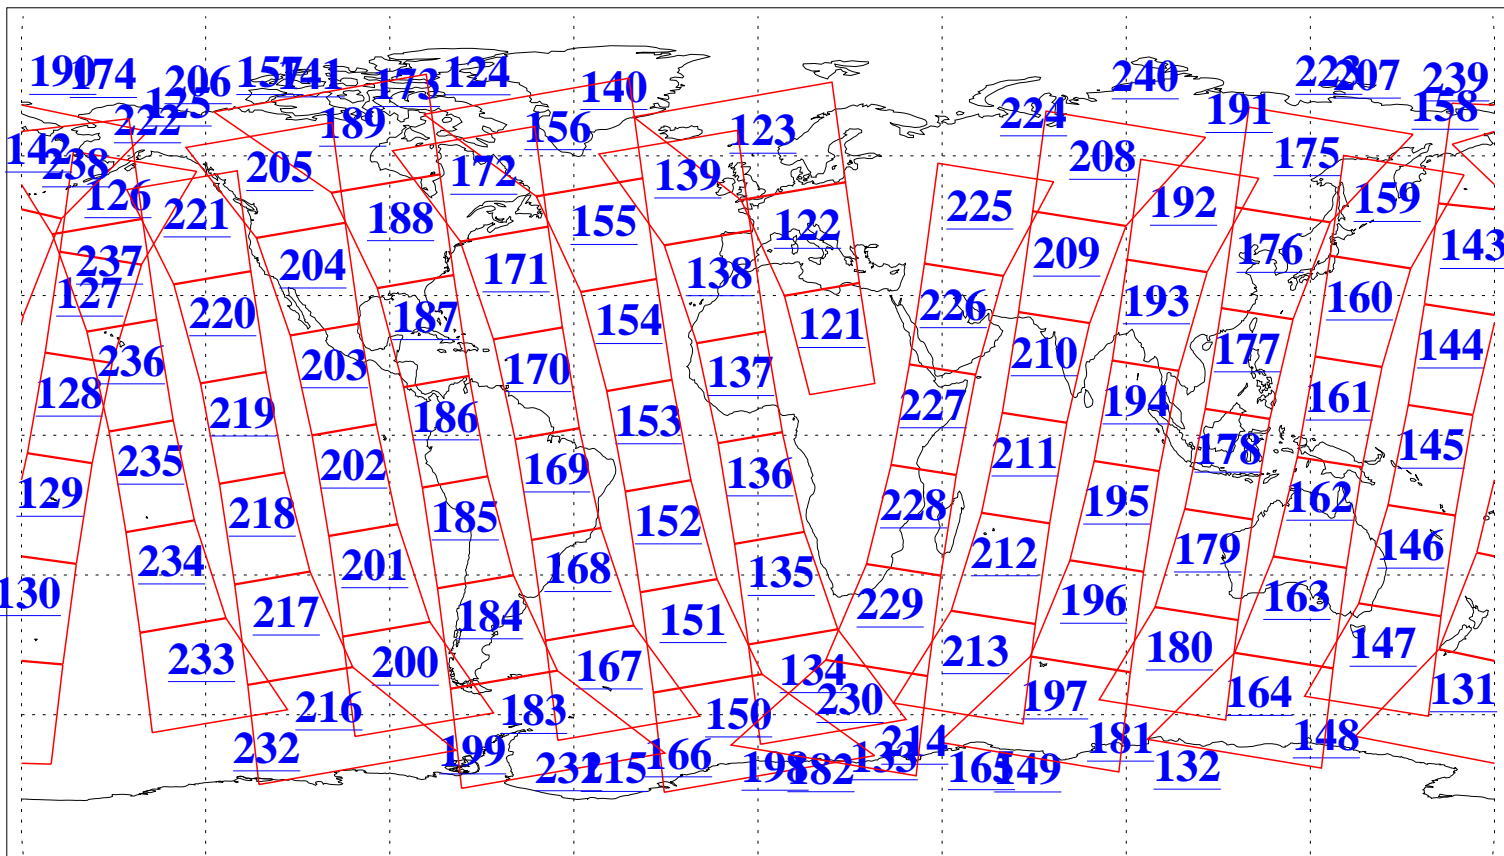

L1B Availability  
AMSU Granules: 240  
HSB Granules: 0  
AIRS Granules: 240

26 Oct 2004  
DoY 300  
Aqua Day 906  
Granules: 1 to 120

Granules: 121 to 240

Legend: AMSU Available, HSB Available, AIRS Available

L1B Availability  
AMSU Granules: 240  
HSB Granules: 0  
AIRS Granules: 240

26 Oct 2004  
DoY 300  
Aqua Day 906

Ascending Granules

Descending Granules

Legend: AMSU Available, HSB Available, AIRS Available

L1B Availability  
 AMSU Granules: 240  
 HSB Granules: 0  
 AIRS Granules: 240

26 Oct 2004  
 DoY 300  
 Aqua Day 906

Northern Hemisphere Granules

Southern Hemisphere Granules

Legend: AMSU Available, HSB Available, AIRS Available