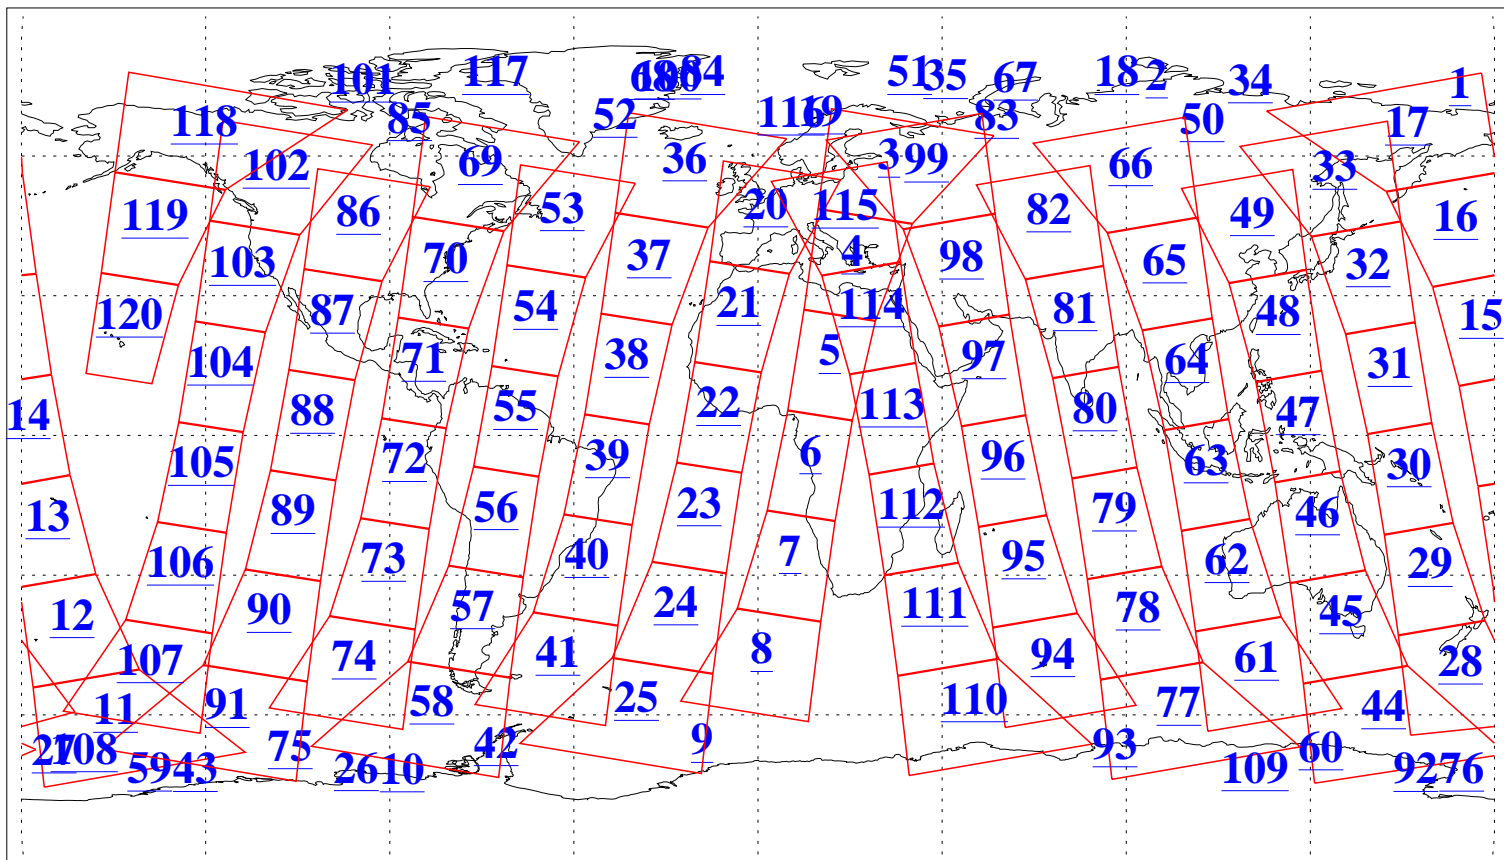

L1B Availability
AMSU Granules: 240
HSB Granules: 0
AIRS Granules: 240

25 Oct 2004
DoY 299
Aqua Day 905
Granules: 1 to 120

Granules: 121 to 240

Legend: AMSU Available, HSB Available, AIRS Available

L1B Availability
AMSU Granules: 240
HSB Granules: 0
AIRS Granules: 240

25 Oct 2004
DoY 299
Aqua Day 905

Ascending Granules

Descending Granules

Legend: AMSU Available, HSB Available, AIRS Available

L1B Availability
 AMSU Granules: 240
 HSB Granules: 0
 AIRS Granules: 240

25 Oct 2004
 DoY 299
 Aqua Day 905

Northern Hemisphere Granules

Southern Hemisphere Granules

Legend: AMSU Available, HSB Available, AIRS Available