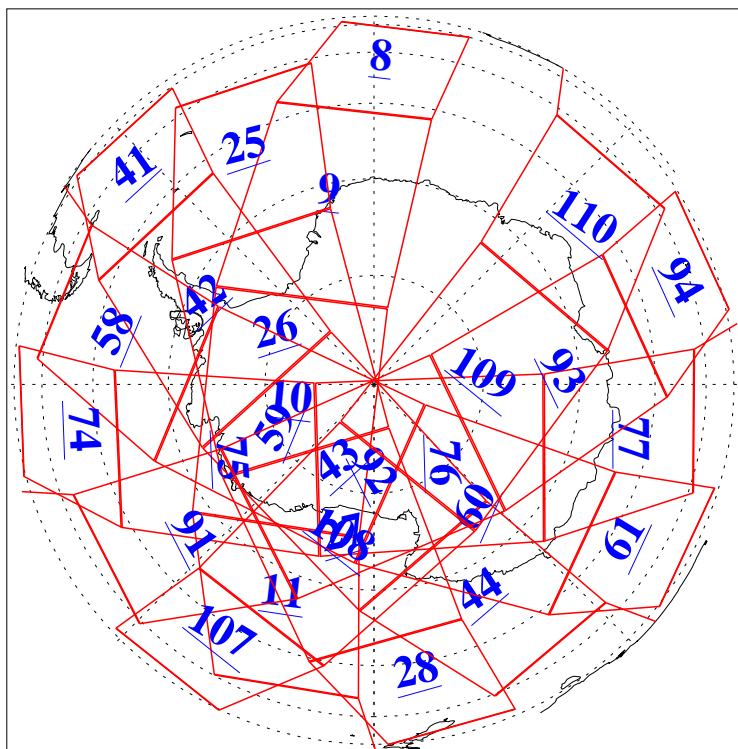

L1B Availability
AMSU Granules: 240
HSB Granules: 0
AIRS Granules: 240

25 Oct 2004
DoY 299
Aqua Day 905
Granules: 1 to 120

Granules: 121 to 240

Legend: AMSU Available, HSB Available, AIRS Available

L1B Availability
AMSU Granules: 240
HSB Granules: 0
AIRS Granules: 240

25 Oct 2004
DoY 299
Aqua Day 905

Ascending Granules

Descending Granules

Legend: AMSU Available, HSB Available, AIRS Available

L1B Availability
 AMSU Granules: 240
 HSB Granules: 0
 AIRS Granules: 240

25 Oct 2004
 DoY 299
 Aqua Day 905

Northern Hemisphere Granules

Southern Hemisphere Granules

Legend: AMSU Available, HSB Available, AIRS Available