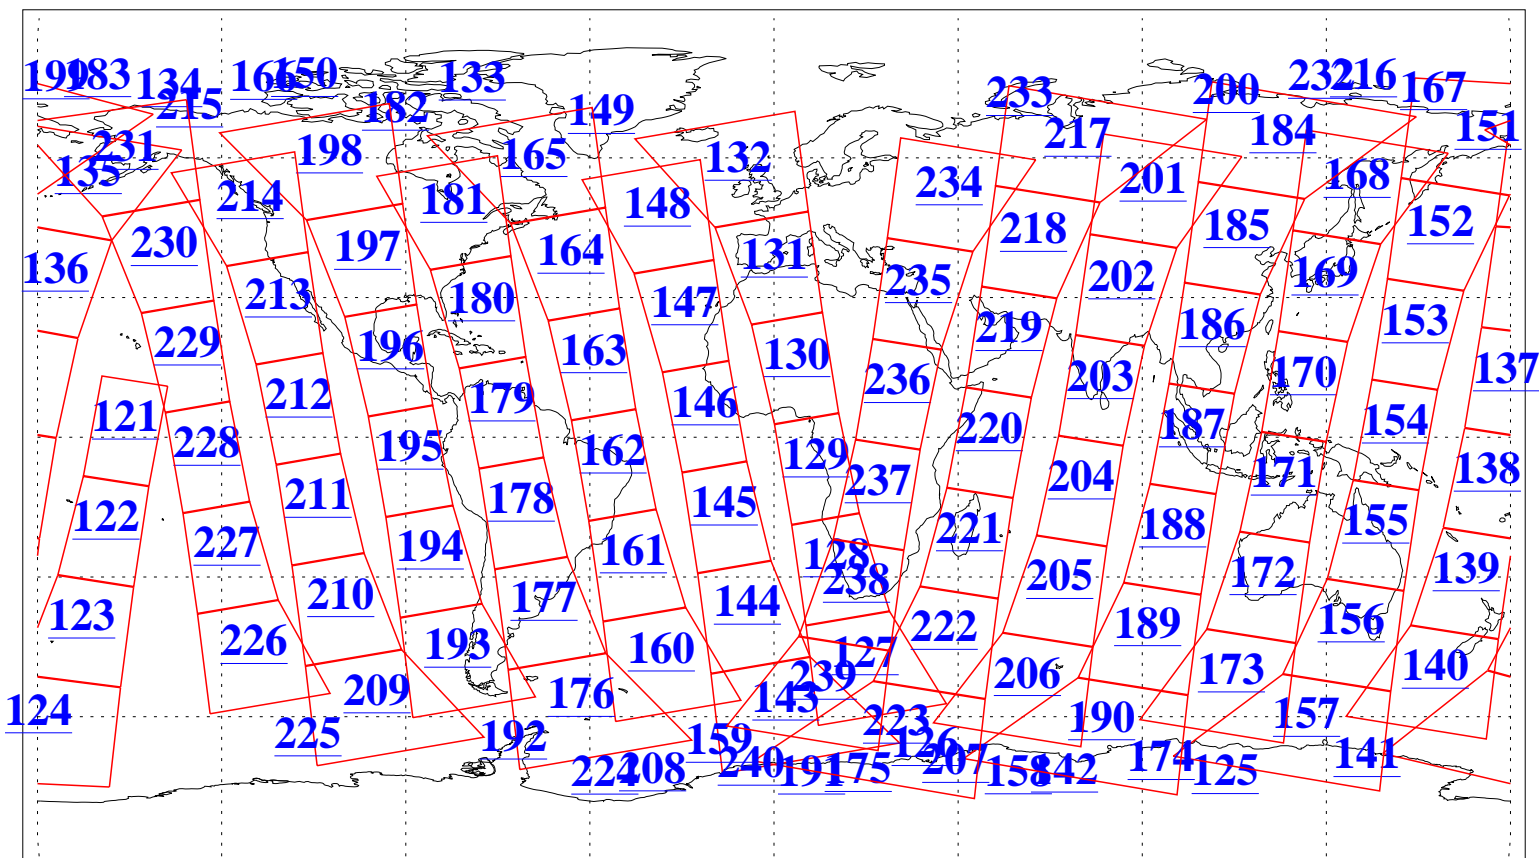

L1B Availability
AMSU Granules: 240
HSB Granules: 0
AIRS Granules: 240

25 Oct 2004
DoY 299
Aqua Day 905
Granules: 1 to 120

Granules: 121 to 240

Legend: AMSU Available, HSB Available, AIRS Available

L1B Availability
AMSU Granules: 240
HSB Granules: 0
AIRS Granules: 240

25 Oct 2004
DoY 299
Aqua Day 905

Ascending Granules

Descending Granules

Legend: AMSU Available, HSB Available, AIRS Available

L1B Availability
 AMSU Granules: 240
 HSB Granules: 0
 AIRS Granules: 240

25 Oct 2004
 DoY 299
 Aqua Day 905

Northern Hemisphere Granules

Southern Hemisphere Granules

Legend: AMSU Available, HSB Available, AIRS Available