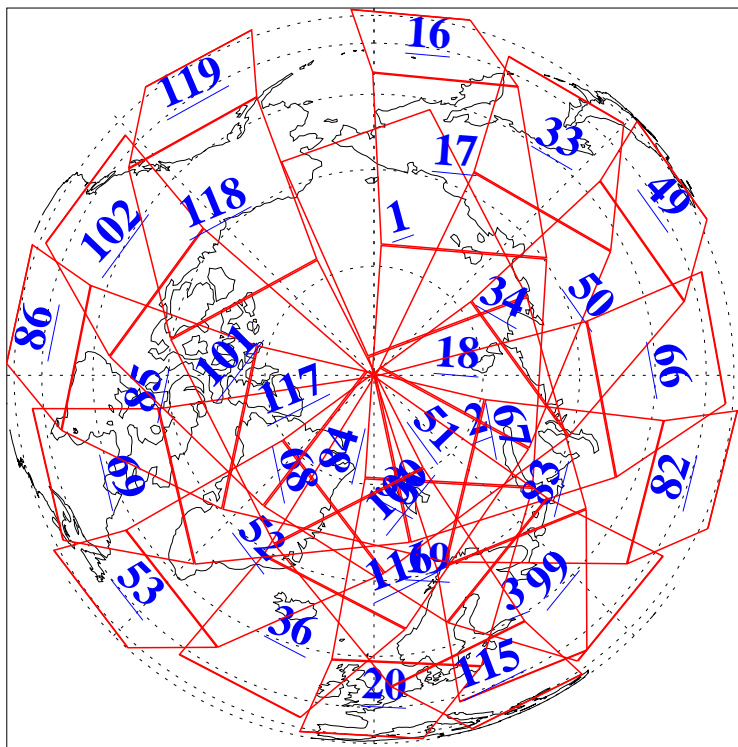

L1B Availability
AMSU Granules: 240
HSB Granules: 0
AIRS Granules: 240

25 Oct 2004
DoY 299
Aqua Day 905
Granules: 1 to 120

Granules: 121 to 240

Legend: AMSU Available, HSB Available, AIRS Available

L1B Availability
AMSU Granules: 240
HSB Granules: 0
AIRS Granules: 240

25 Oct 2004
DoY 299
Aqua Day 905

Ascending Granules

Descending Granules

Legend: AMSU Available, HSB Available, AIRS Available

L1B Availability
 AMSU Granules: 240
 HSB Granules: 0
 AIRS Granules: 240

25 Oct 2004
 DoY 299
 Aqua Day 905

Northern Hemisphere Granules

Southern Hemisphere Granules

Legend: AMSU Available, HSB Available, AIRS Available