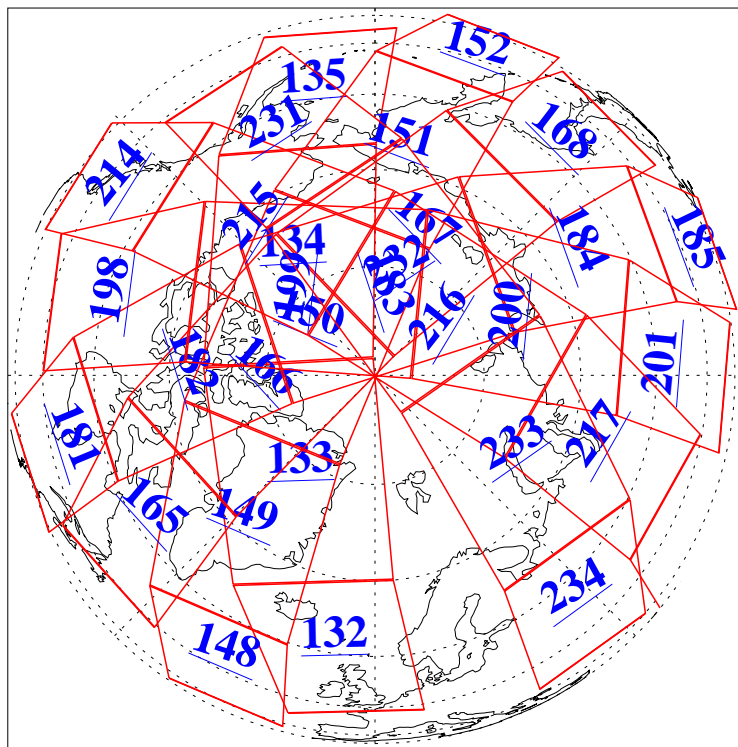

L1B Availability
AMSU Granules: 240
HSB Granules: 0
AIRS Granules: 240

25 Oct 2004
DoY 299
Aqua Day 905
Granules: 1 to 120

Granules: 121 to 240

Legend: AMSU Available, HSB Available, AIRS Available

L1B Availability
AMSU Granules: 240
HSB Granules: 0
AIRS Granules: 240

25 Oct 2004
DoY 299
Aqua Day 905

Ascending Granules

Descending Granules

Legend: AMSU Available, HSB Available, AIRS Available

L1B Availability
 AMSU Granules: 240
 HSB Granules: 0
 AIRS Granules: 240

25 Oct 2004
 DoY 299
 Aqua Day 905

Northern Hemisphere Granules

Southern Hemisphere Granules

Legend: AMSU Available, HSB Available, AIRS Available