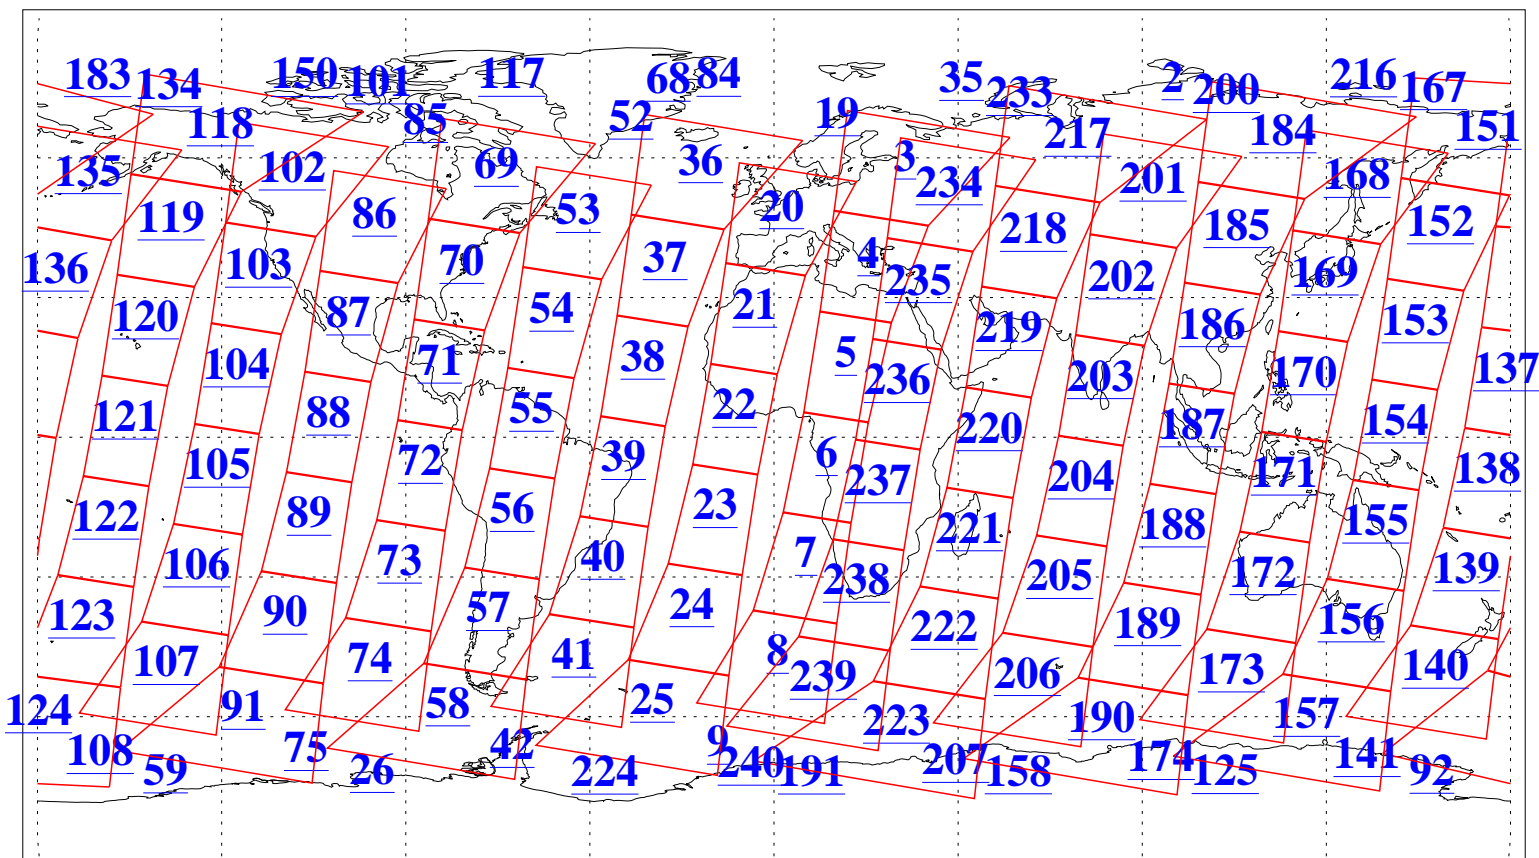

L1B Availability
AMSU Granules: 240
HSB Granules: 0
AIRS Granules: 240

25 Oct 2004
DoY 299
Aqua Day 905
Granules: 1 to 120

Granules: 121 to 240

Legend: AMSU Available, HSB Available, AIRS Available

L1B Availability
AMSU Granules: 240
HSB Granules: 0
AIRS Granules: 240

25 Oct 2004
DoY 299
Aqua Day 905

Ascending Granules

Descending Granules

Legend: AMSU Available, HSB Available, AIRS Available

L1B Availability
 AMSU Granules: 240
 HSB Granules: 0
 AIRS Granules: 240

25 Oct 2004
 DoY 299
 Aqua Day 905

Northern Hemisphere Granules

Southern Hemisphere Granules

Legend: AMSU Available, HSB Available, AIRS Available