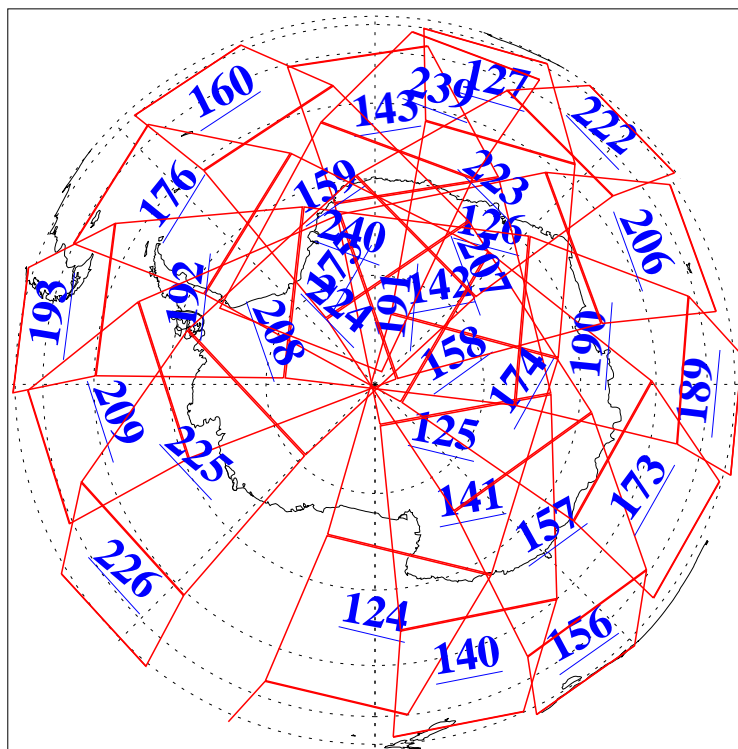

L1B Availability
AMSU Granules: 240
HSB Granules: 0
AIRS Granules: 240

25 Oct 2004
DoY 299
Aqua Day 905
Granules: 1 to 120

Granules: 121 to 240

Legend: AMSU Available, HSB Available, AIRS Available

L1B Availability
AMSU Granules: 240
HSB Granules: 0
AIRS Granules: 240

25 Oct 2004
DoY 299
Aqua Day 905

Ascending Granules

Descending Granules

Legend: AMSU Available, HSB Available, AIRS Available

L1B Availability
 AMSU Granules: 240
 HSB Granules: 0
 AIRS Granules: 240

25 Oct 2004
 DoY 299
 Aqua Day 905

Northern Hemisphere Granules

Southern Hemisphere Granules

Legend: AMSU Available, HSB Available, AIRS Available