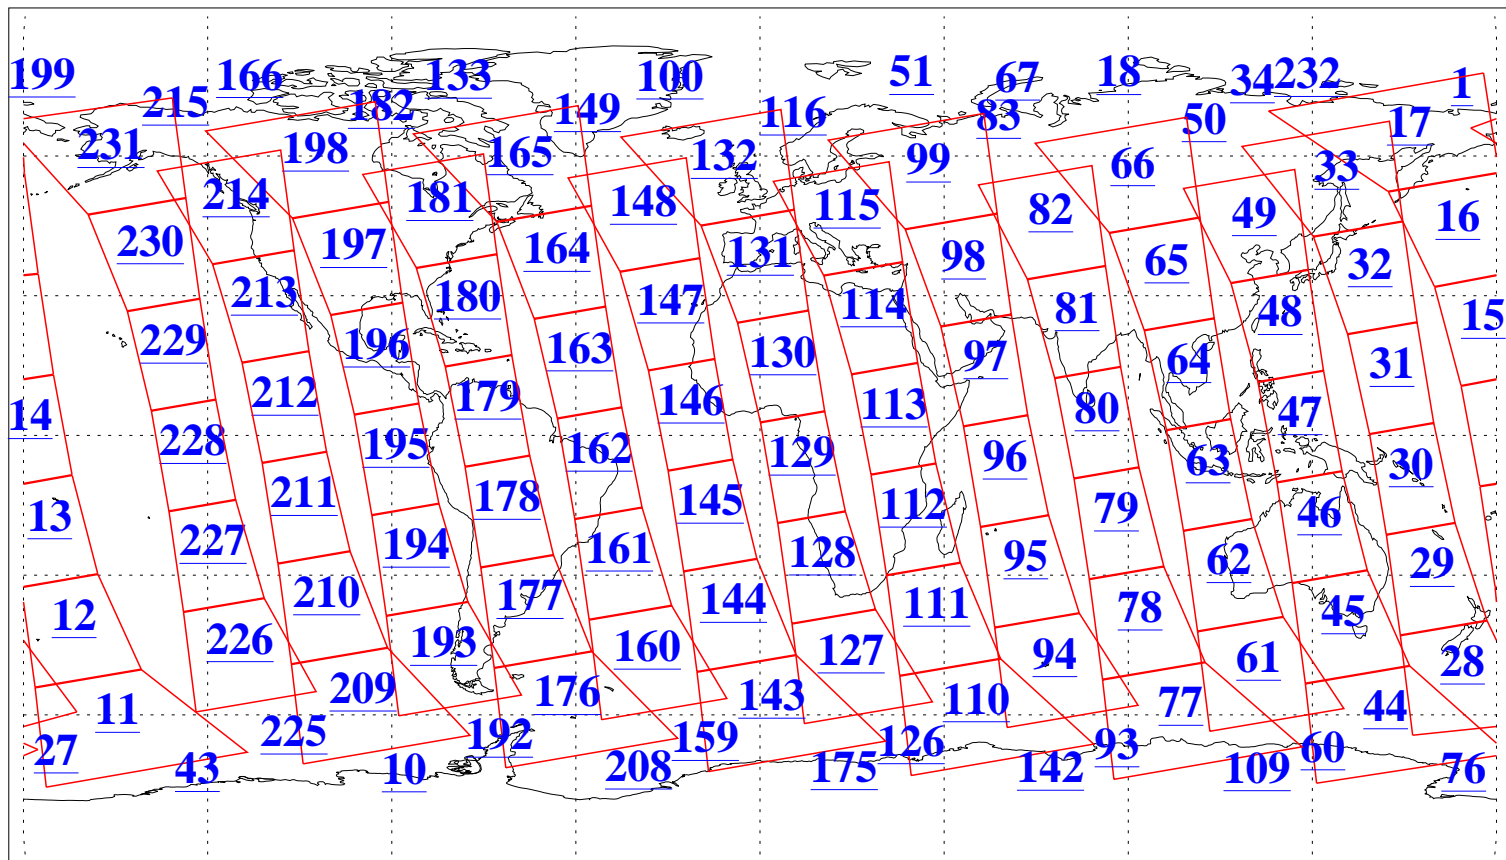

L1B Availability
AMSU Granules: 240
HSB Granules: 0
AIRS Granules: 240

25 Oct 2004
DoY 299
Aqua Day 905
Granules: 1 to 120

Granules: 121 to 240

Legend: AMSU Available, HSB Available, AIRS Available

L1B Availability
AMSU Granules: 240
HSB Granules: 0
AIRS Granules: 240

25 Oct 2004
DoY 299
Aqua Day 905

Ascending Granules

Descending Granules

Legend: AMSU Available, HSB Available, AIRS Available

L1B Availability
 AMSU Granules: 240
 HSB Granules: 0
 AIRS Granules: 240

25 Oct 2004
 DoY 299
 Aqua Day 905

Northern Hemisphere Granules

Southern Hemisphere Granules

Legend: AMSU Available, HSB Available, AIRS Available