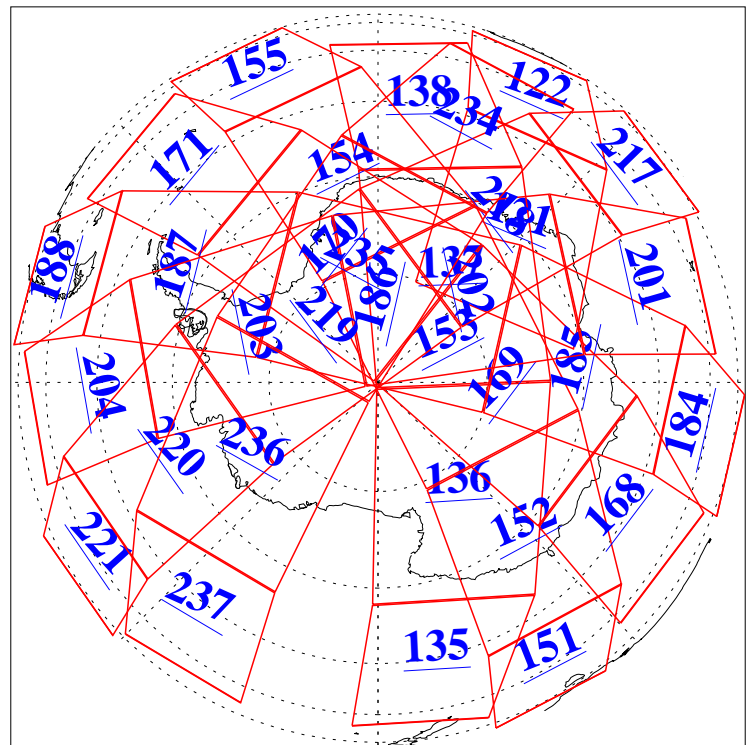

L1B Availability
AMSU Granules: 240
HSB Granules: 0
AIRS Granules: 240

22 Oct 2004
DoY 296
Aqua Day 902
Granules: 1 to 120

Granules: 121 to 240

Legend: AMSU Available, HSB Available, AIRS Available

L1B Availability
AMSU Granules: 240
HSB Granules: 0
AIRS Granules: 240

22 Oct 2004
DoY 296
Aqua Day 902

Ascending Granules

Descending Granules

Legend: AMSU Available, HSB Available, AIRS Available

L1B Availability
AMSU Granules: 240
HSB Granules: 0
AIRS Granules: 240

22 Oct 2004
DoY 296
Aqua Day 902

Northern Hemisphere Granules

Southern Hemisphere Granules

Legend: AMSU Available, HSB Available, AIRS Available