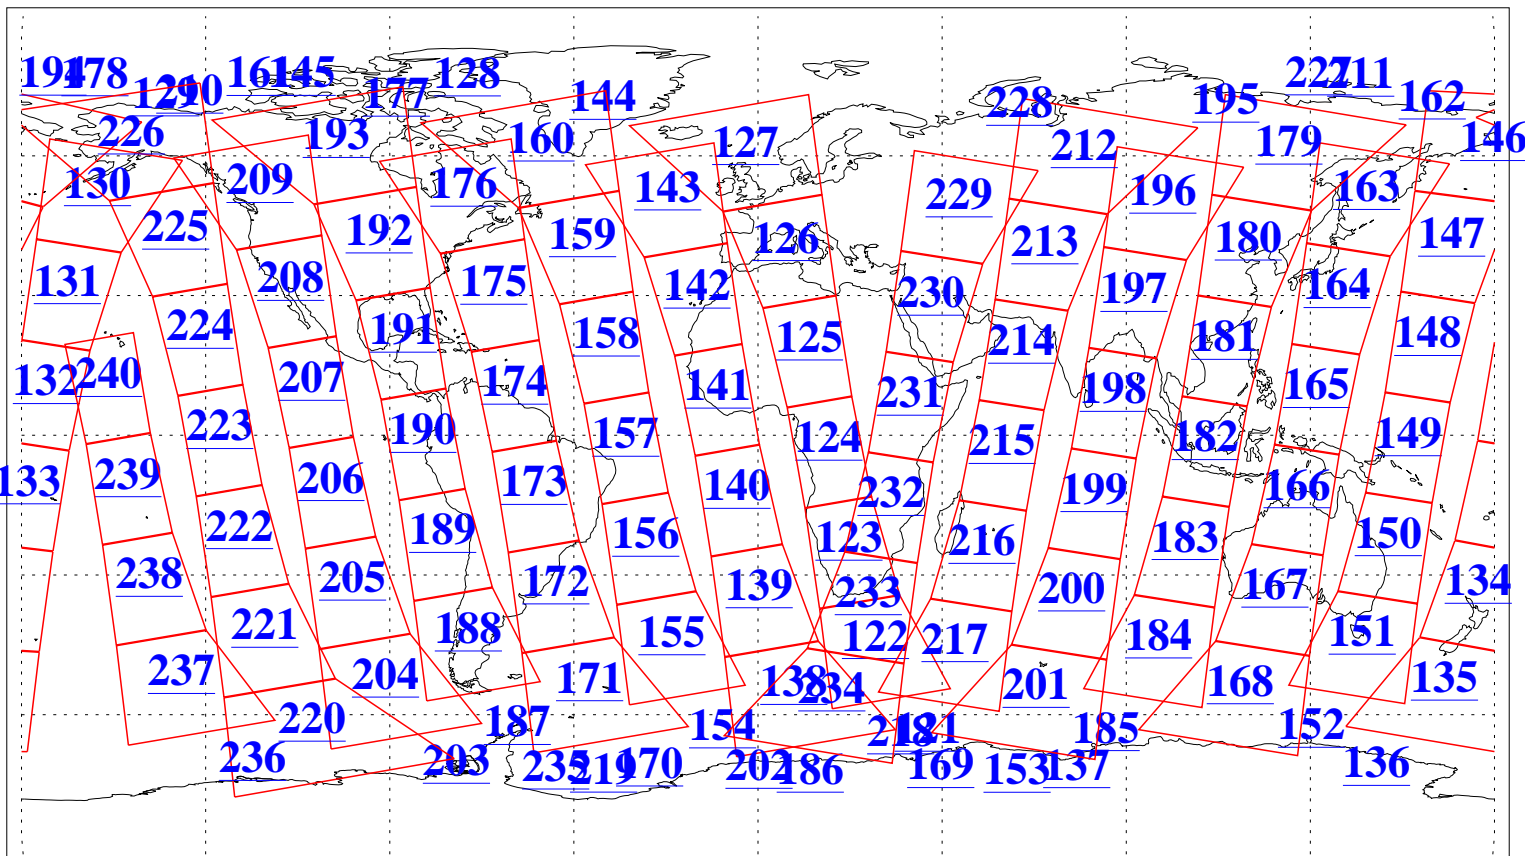

L1B Availability
AMSU Granules: 240
HSB Granules: 0
AIRS Granules: 240

22 Oct 2004
DoY 296
Aqua Day 902
Granules: 1 to 120

Granules: 121 to 240

Legend: AMSU Available, HSB Available, AIRS Available

L1B Availability
AMSU Granules: 240
HSB Granules: 0
AIRS Granules: 240

22 Oct 2004
DoY 296
Aqua Day 902

Ascending Granules

Descending Granules

Legend: AMSU Available, HSB Available, AIRS Available

L1B Availability
AMSU Granules: 240
HSB Granules: 0
AIRS Granules: 240

22 Oct 2004
DoY 296
Aqua Day 902

Northern Hemisphere Granules

Southern Hemisphere Granules

Legend: AMSU Available, HSB Available, AIRS Available