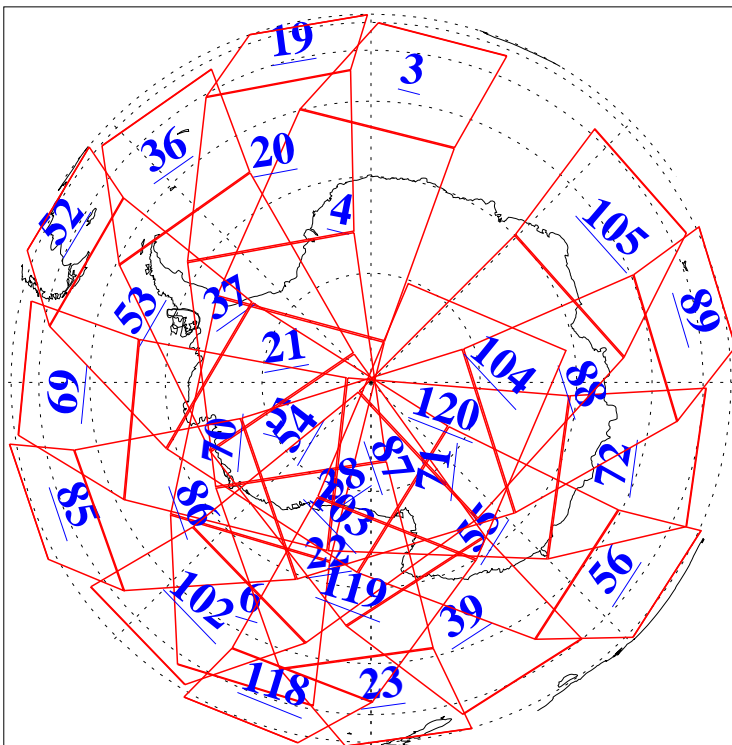

L1B Availability
AMSU Granules: 240
HSB Granules: 0
AIRS Granules: 240

22 Oct 2004
DoY 296
Aqua Day 902
Granules: 1 to 120

Granules: 121 to 240

Legend: AMSU Available, HSB Available, AIRS Available

L1B Availability
AMSU Granules: 240
HSB Granules: 0
AIRS Granules: 240

22 Oct 2004
DoY 296
Aqua Day 902

Ascending Granules

Descending Granules

Legend: AMSU Available, HSB Available, AIRS Available

L1B Availability
AMSU Granules: 240
HSB Granules: 0
AIRS Granules: 240

22 Oct 2004
DoY 296
Aqua Day 902

Northern Hemisphere Granules

Southern Hemisphere Granules

Legend: AMSU Available, HSB Available, AIRS Available