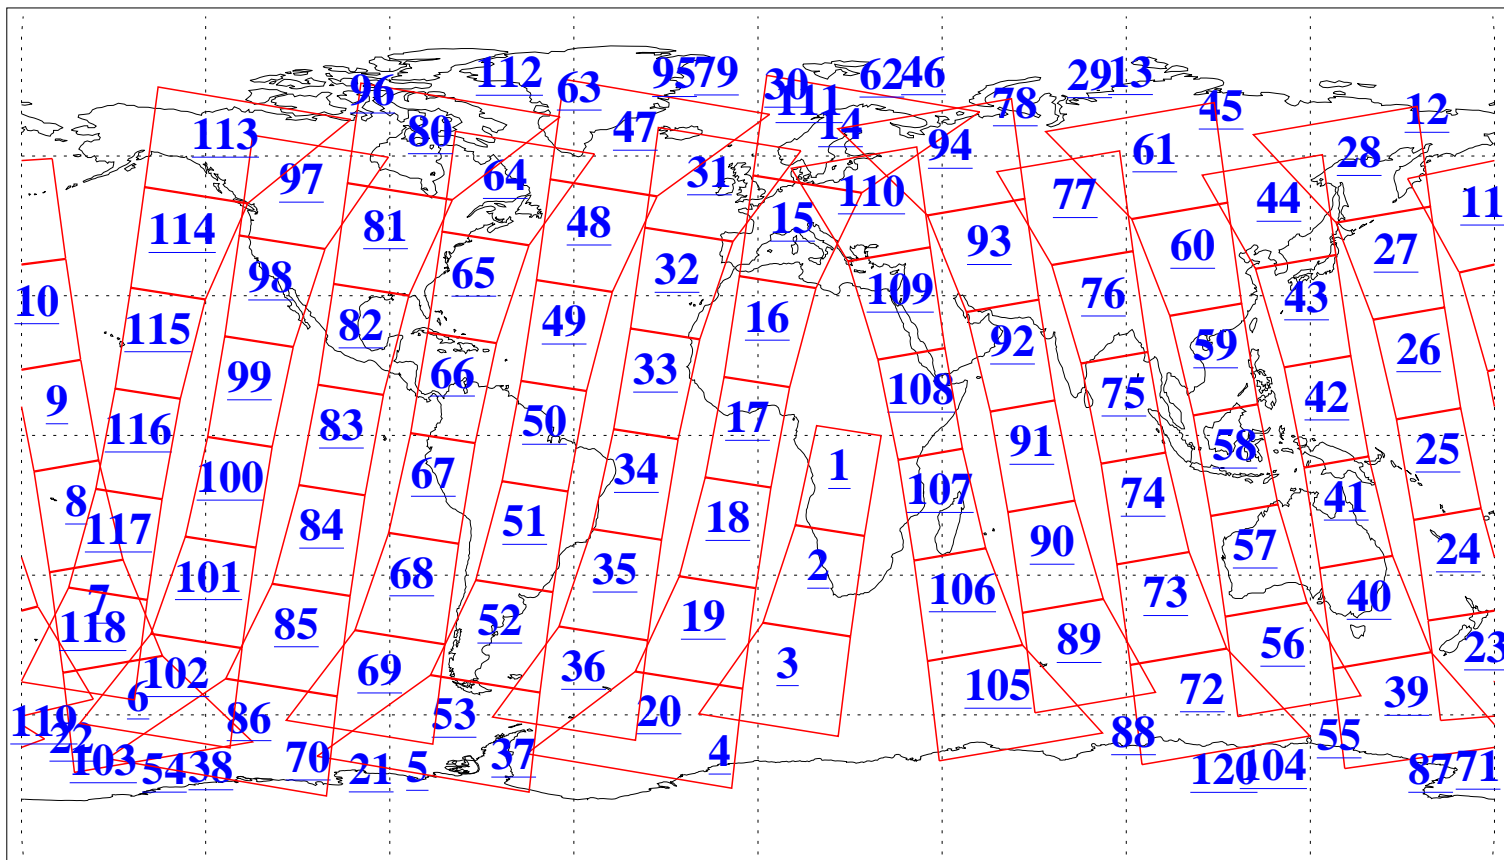

L1B Availability
AMSU Granules: 240
HSB Granules: 0
AIRS Granules: 240

22 Oct 2004
DoY 296
Aqua Day 902
Granules: 1 to 120

Granules: 121 to 240

Legend: AMSU Available, HSB Available, AIRS Available

L1B Availability
AMSU Granules: 240
HSB Granules: 0
AIRS Granules: 240

22 Oct 2004
DoY 296
Aqua Day 902

Ascending Granules

Descending Granules

Legend: AMSU Available, HSB Available, AIRS Available

L1B Availability
AMSU Granules: 240
HSB Granules: 0
AIRS Granules: 240

22 Oct 2004
DoY 296
Aqua Day 902

Northern Hemisphere Granules

Southern Hemisphere Granules

Legend: AMSU Available, HSB Available, AIRS Available