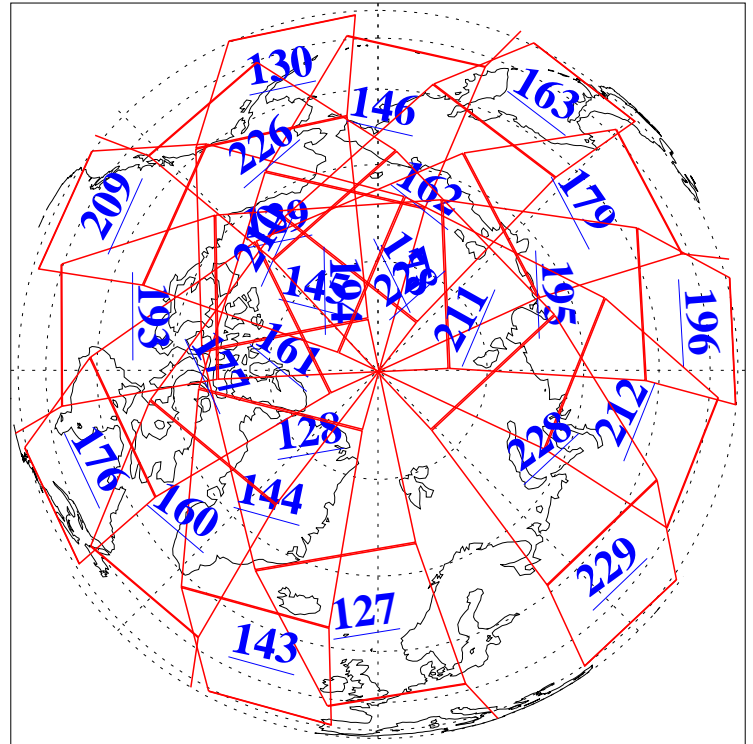

L1B Availability
AMSU Granules: 240
HSB Granules: 0
AIRS Granules: 240

22 Oct 2004
DoY 296
Aqua Day 902
Granules: 1 to 120

Granules: 121 to 240

Legend: AMSU Available, HSB Available, AIRS Available

L1B Availability
AMSU Granules: 240
HSB Granules: 0
AIRS Granules: 240

22 Oct 2004
DoY 296
Aqua Day 902

Ascending Granules

Descending Granules

Legend: AMSU Available, HSB Available, AIRS Available

L1B Availability
AMSU Granules: 240
HSB Granules: 0
AIRS Granules: 240

22 Oct 2004
DoY 296
Aqua Day 902

Northern Hemisphere Granules

Southern Hemisphere Granules

Legend: AMSU Available, HSB Available, AIRS Available