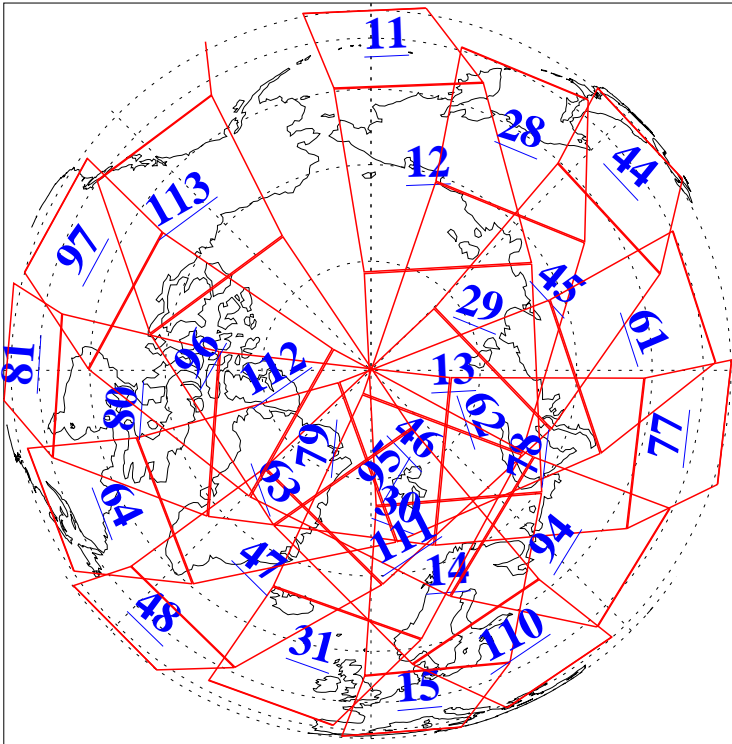

L1B Availability
AMSU Granules: 240
HSB Granules: 0
AIRS Granules: 240

22 Oct 2004
DoY 296
Aqua Day 902
Granules: 1 to 120

Granules: 121 to 240

Legend: AMSU Available, HSB Available, AIRS Available

L1B Availability
AMSU Granules: 240
HSB Granules: 0
AIRS Granules: 240

22 Oct 2004
DoY 296
Aqua Day 902

Ascending Granules

Descending Granules

Legend: AMSU Available, HSB Available, AIRS Available

L1B Availability
AMSU Granules: 240
HSB Granules: 0
AIRS Granules: 240

22 Oct 2004
DoY 296
Aqua Day 902

Northern Hemisphere Granules

Southern Hemisphere Granules

Legend: AMSU Available, HSB Available, AIRS Available