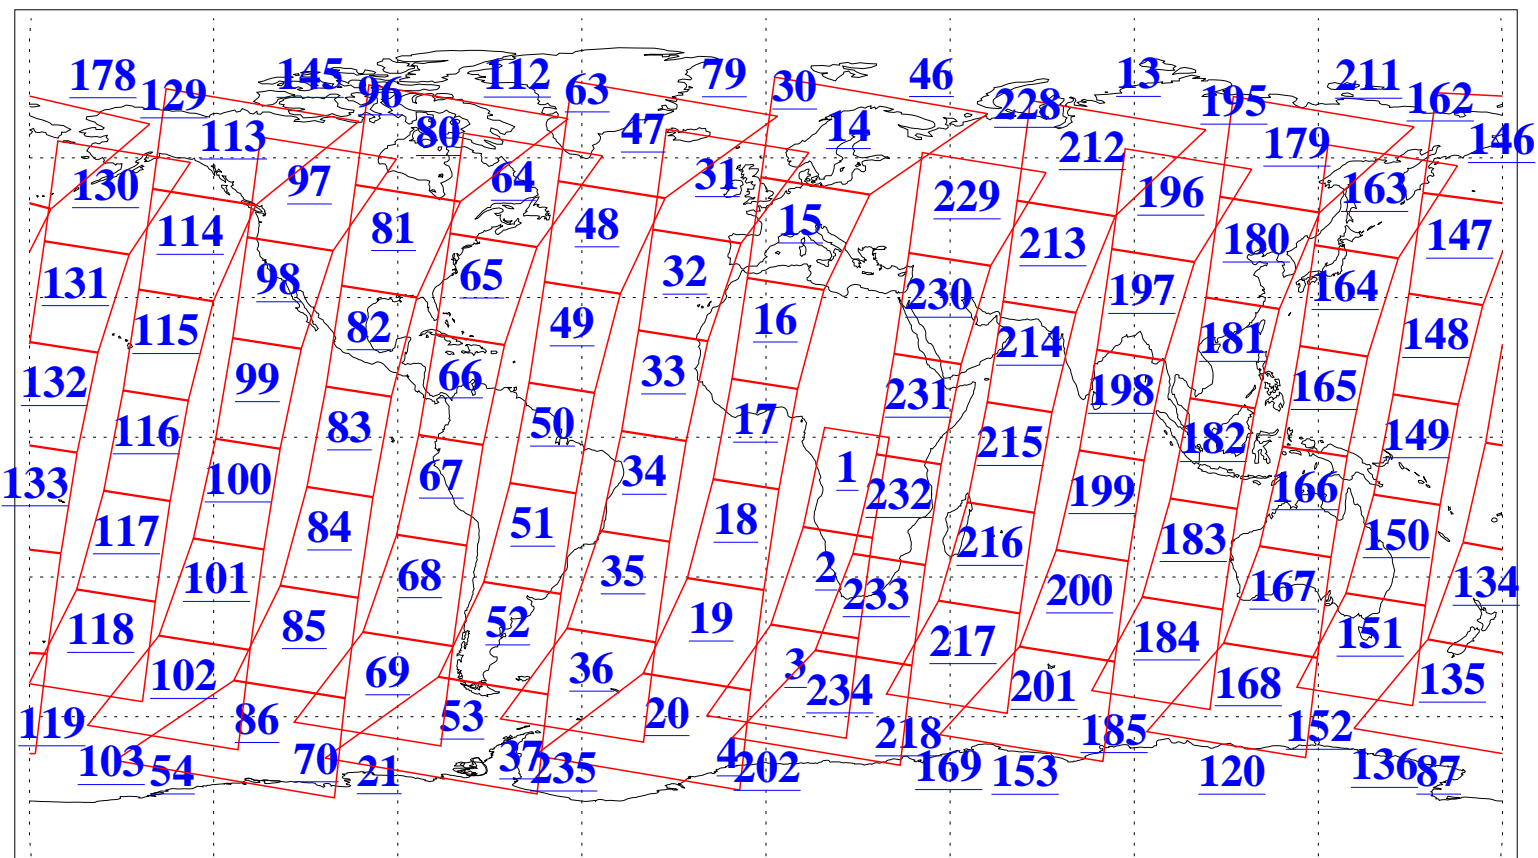

L1B Availability
AMSU Granules: 240
HSB Granules: 0
AIRS Granules: 240

22 Oct 2004
DoY 296
Aqua Day 902
Granules: 1 to 120

Granules: 121 to 240

Legend: AMSU Available, HSB Available, AIRS Available

L1B Availability
AMSU Granules: 240
HSB Granules: 0
AIRS Granules: 240

22 Oct 2004
DoY 296
Aqua Day 902

Ascending Granules

Descending Granules

Legend: AMSU Available, HSB Available, AIRS Available

L1B Availability
AMSU Granules: 240
HSB Granules: 0
AIRS Granules: 240

22 Oct 2004
DoY 296
Aqua Day 902

Northern Hemisphere Granules

Southern Hemisphere Granules

Legend: AMSU Available, HSB Available, AIRS Available