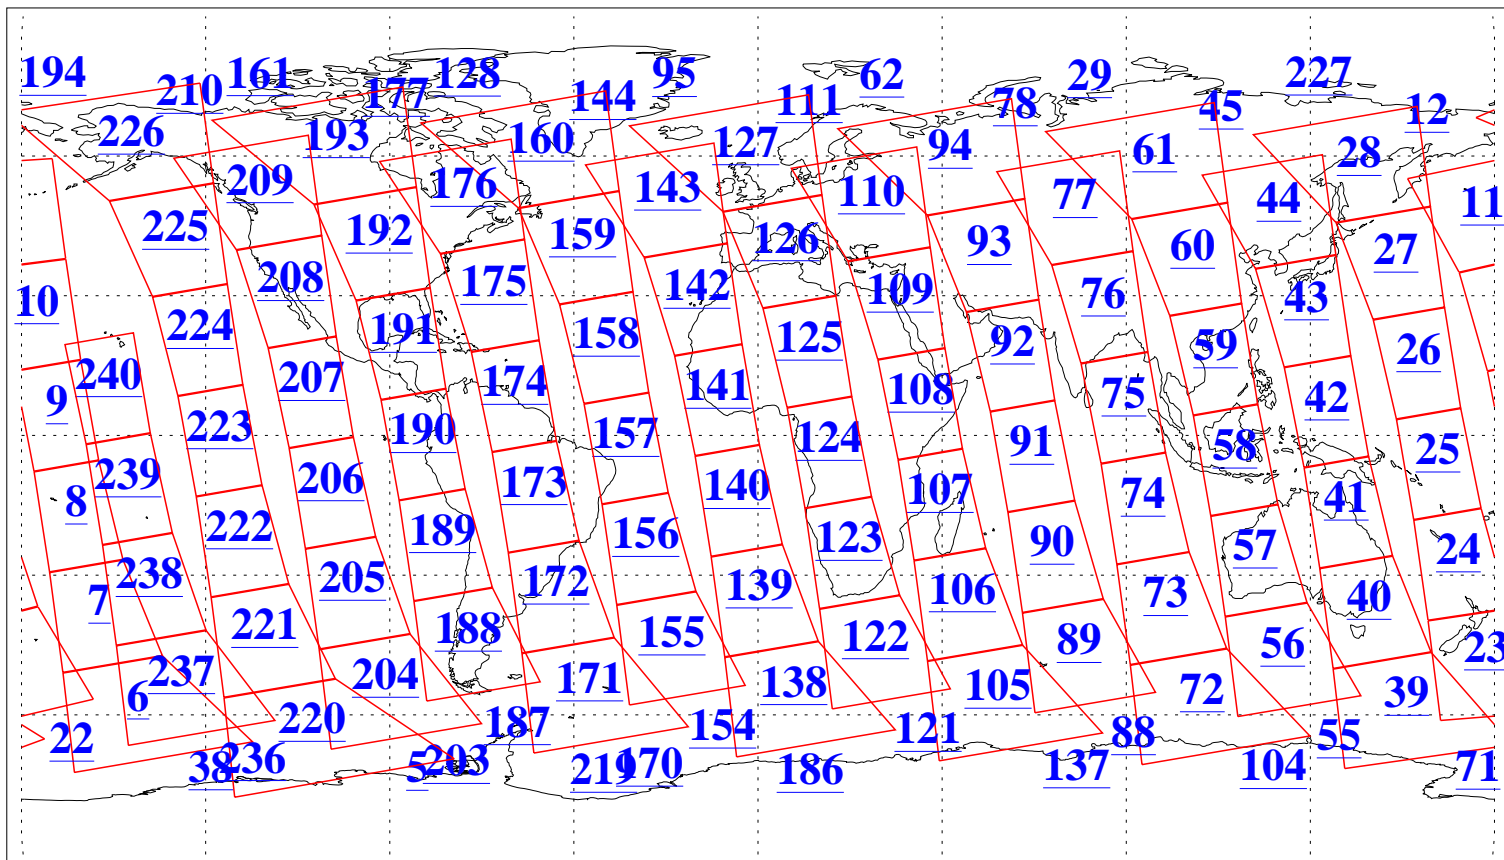

L1B Availability
AMSU Granules: 240
HSB Granules: 0
AIRS Granules: 240

22 Oct 2004
DoY 296
Aqua Day 902
Granules: 1 to 120

Granules: 121 to 240

Legend: AMSU Available, HSB Available, AIRS Available

L1B Availability
AMSU Granules: 240
HSB Granules: 0
AIRS Granules: 240

22 Oct 2004
DoY 296
Aqua Day 902

Ascending Granules

Descending Granules

Legend: AMSU Available, HSB Available, AIRS Available

L1B Availability
AMSU Granules: 240
HSB Granules: 0
AIRS Granules: 240

22 Oct 2004
DoY 296
Aqua Day 902

Northern Hemisphere Granules

Southern Hemisphere Granules

Legend: AMSU Available, HSB Available, AIRS Available