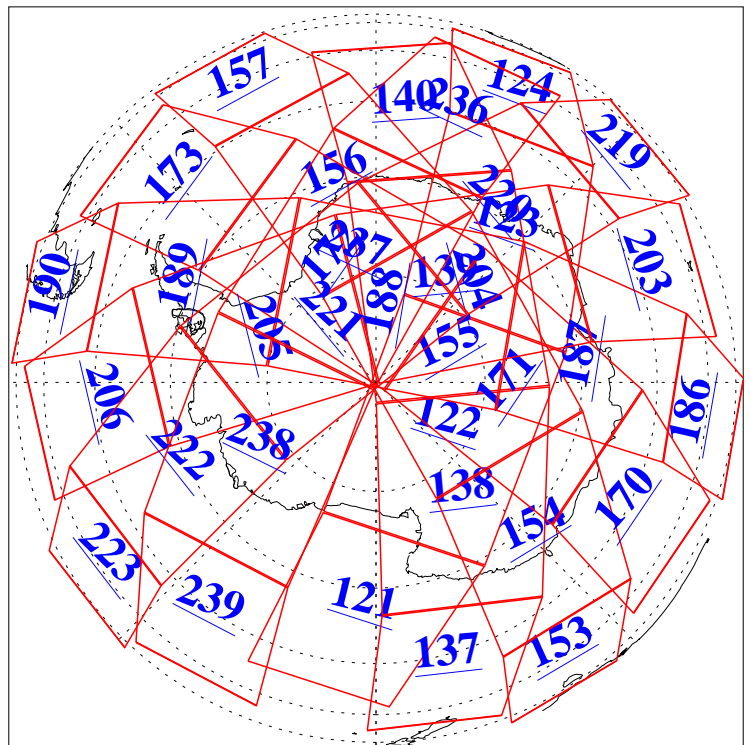

L1B Availability  
AMSU Granules: 240  
HSB Granules: 0  
AIRS Granules: 240

20 Oct 2004  
DoY 294  
Aqua Day 900  
Granules: 1 to 120

Granules: 121 to 240

Legend: AMSU Available, HSB Available, AIRS Available

L1B Availability  
AMSU Granules: 240  
HSB Granules: 0  
AIRS Granules: 240

20 Oct 2004  
DoY 294  
Aqua Day 900

Ascending Granules

Descending Granules

Legend: AMSU Available, HSB Available, AIRS Available

L1B Availability  
 AMSU Granules: 240  
 HSB Granules: 0  
 AIRS Granules: 240

20 Oct 2004  
 DoY 294  
 Aqua Day 900

Northern Hemisphere Granules

Southern Hemisphere Granules

Legend: AMSU Available, HSB Available, AIRS Available