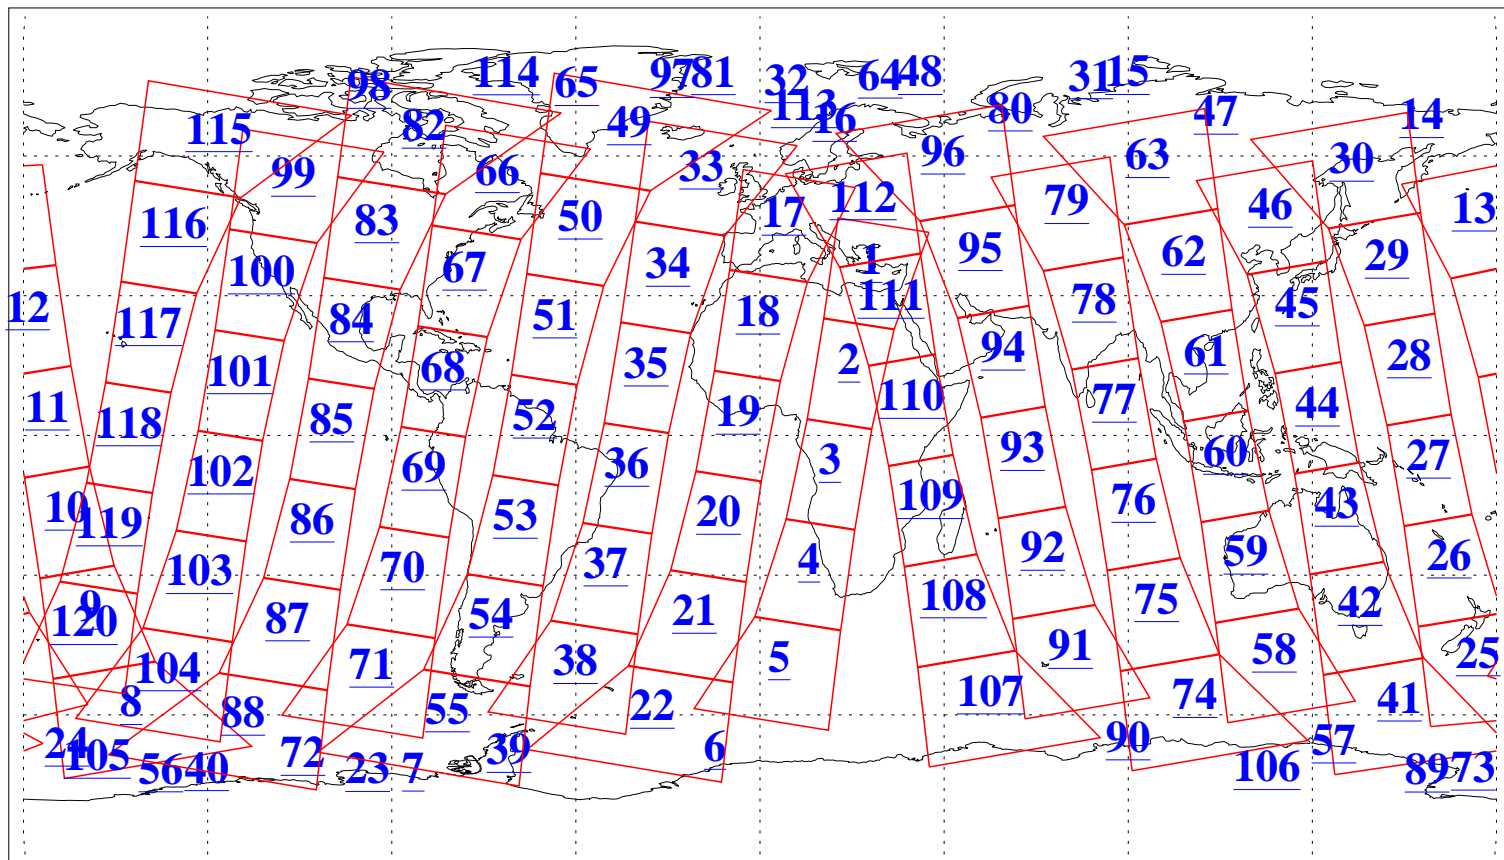

L1B Availability  
AMSU Granules: 240  
HSB Granules: 0  
AIRS Granules: 240

20 Oct 2004  
DoY 294  
Aqua Day 900  
Granules: 1 to 120

Granules: 121 to 240

Legend: AMSU Available, HSB Available, AIRS Available

L1B Availability  
AMSU Granules: 240  
HSB Granules: 0  
AIRS Granules: 240

20 Oct 2004  
DoY 294  
Aqua Day 900

Ascending Granules

Descending Granules

Legend: AMSU Available, HSB Available, AIRS Available

L1B Availability  
 AMSU Granules: 240  
 HSB Granules: 0  
 AIRS Granules: 240

20 Oct 2004  
 DoY 294  
 Aqua Day 900

Northern Hemisphere Granules

Southern Hemisphere Granules

Legend: AMSU Available, HSB Available, AIRS Available