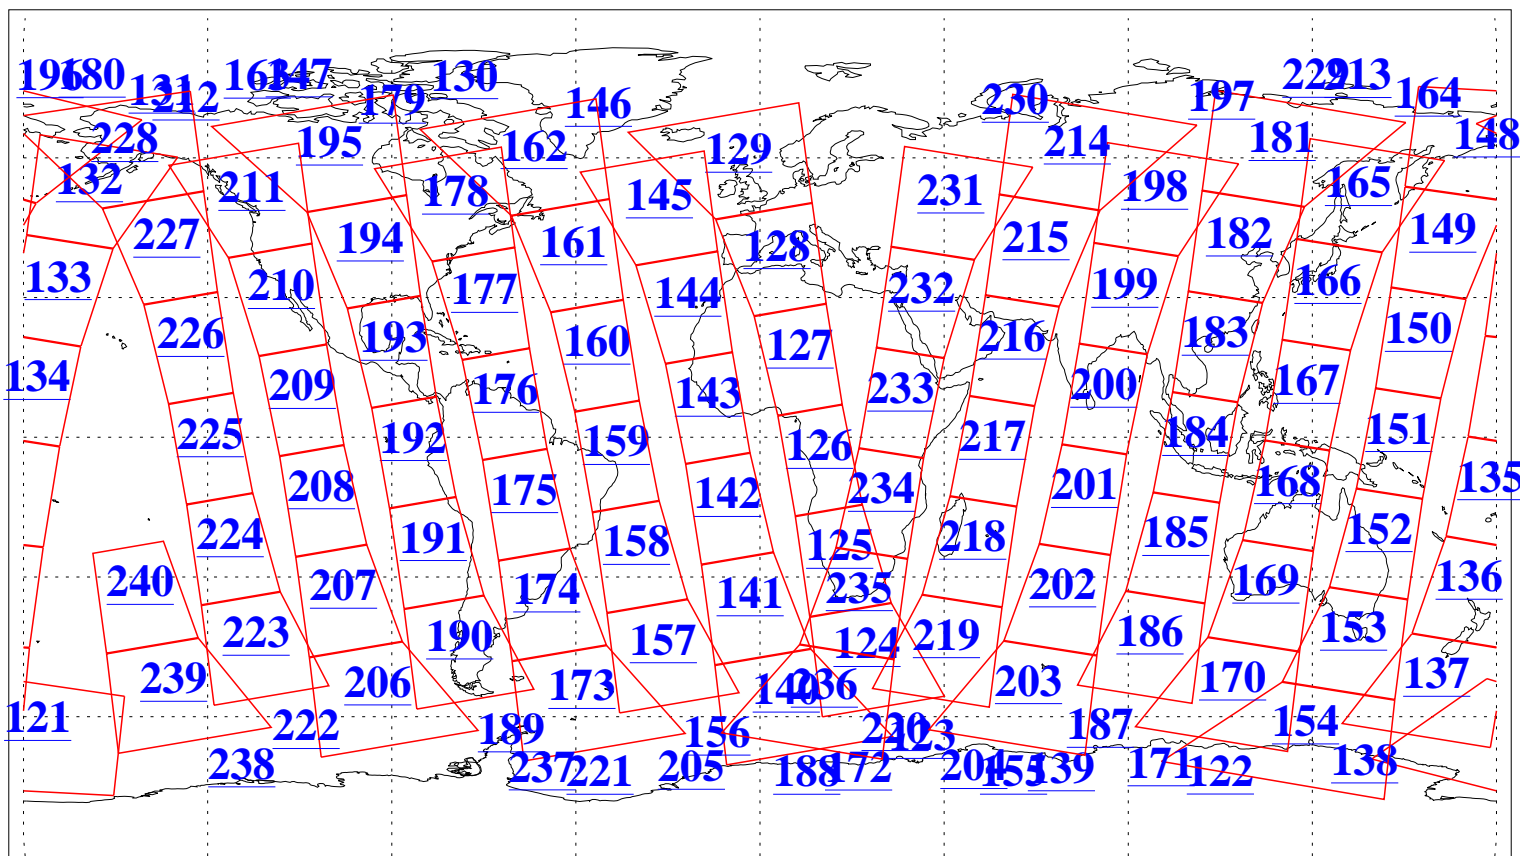

L1B Availability  
AMSU Granules: 240  
HSB Granules: 0  
AIRS Granules: 240

20 Oct 2004  
DoY 294  
Aqua Day 900  
Granules: 1 to 120

Granules: 121 to 240

Legend: AMSU Available, HSB Available, AIRS Available

L1B Availability  
AMSU Granules: 240  
HSB Granules: 0  
AIRS Granules: 240

20 Oct 2004  
DoY 294  
Aqua Day 900

Ascending Granules

Descending Granules

Legend: AMSU Available, HSB Available, AIRS Available

L1B Availability  
 AMSU Granules: 240  
 HSB Granules: 0  
 AIRS Granules: 240

20 Oct 2004  
 DoY 294  
 Aqua Day 900

Northern Hemisphere Granules

Southern Hemisphere Granules

Legend: AMSU Available, HSB Available, AIRS Available