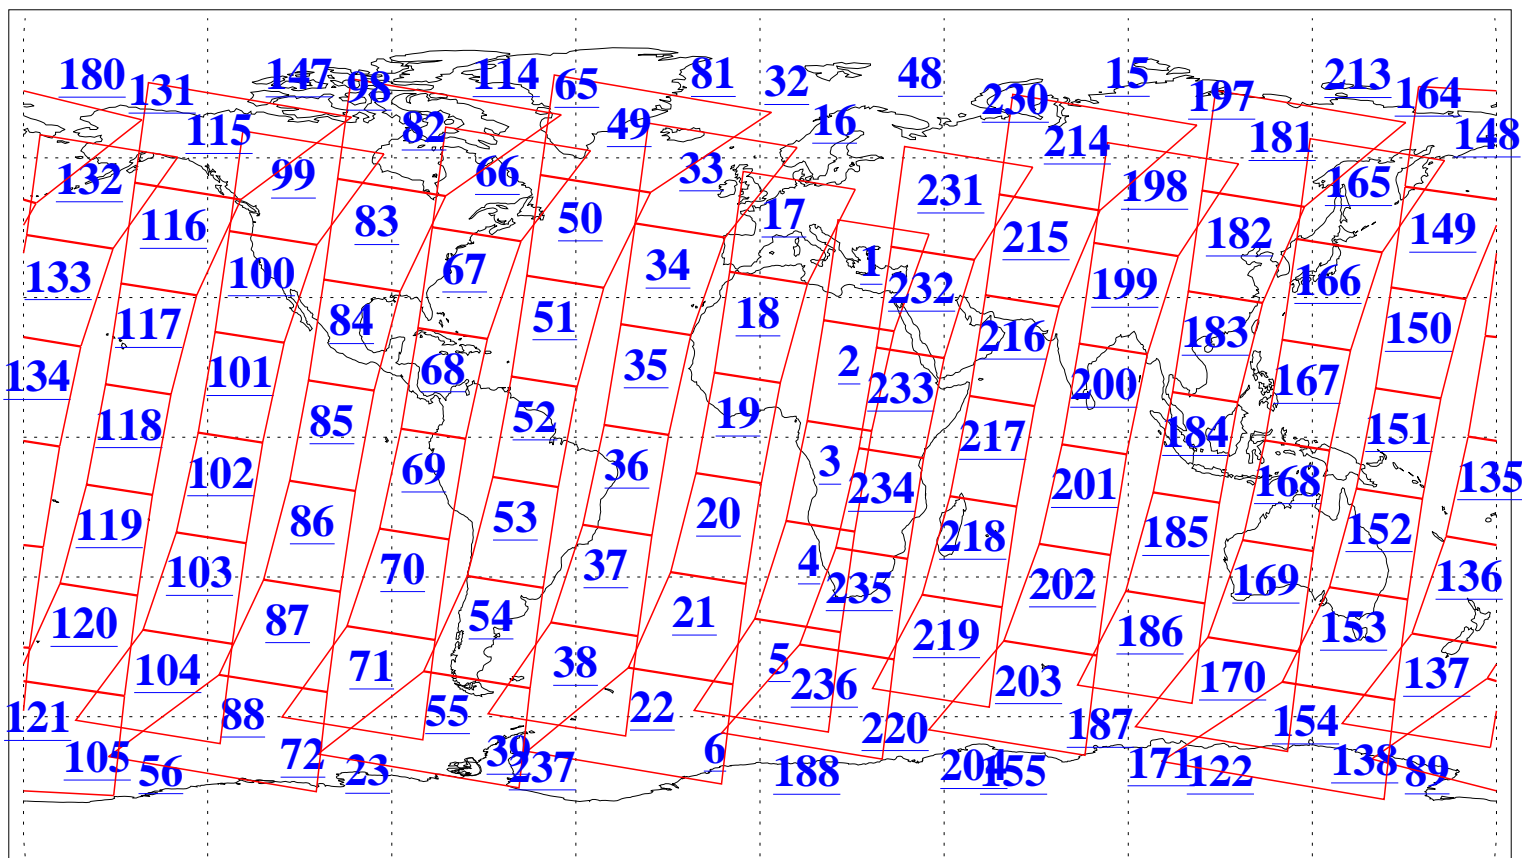

L1B Availability  
AMSU Granules: 240  
HSB Granules: 0  
AIRS Granules: 240

20 Oct 2004  
DoY 294  
Aqua Day 900  
Granules: 1 to 120

Granules: 121 to 240

Legend: AMSU Available, HSB Available, AIRS Available

L1B Availability  
AMSU Granules: 240  
HSB Granules: 0  
AIRS Granules: 240

20 Oct 2004  
DoY 294  
Aqua Day 900

Ascending Granules

Descending Granules

Legend: AMSU Available, HSB Available, AIRS Available

L1B Availability  
 AMSU Granules: 240  
 HSB Granules: 0  
 AIRS Granules: 240

20 Oct 2004  
 DoY 294  
 Aqua Day 900

Northern Hemisphere Granules

Southern Hemisphere Granules

Legend: AMSU Available, HSB Available, AIRS Available