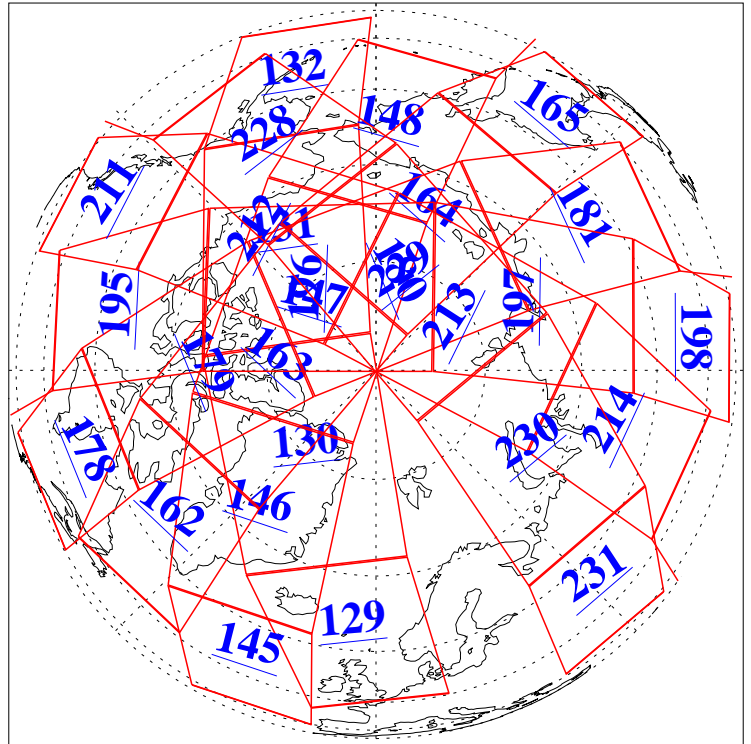

L1B Availability  
AMSU Granules: 240  
HSB Granules: 0  
AIRS Granules: 240

20 Oct 2004  
DoY 294  
Aqua Day 900  
Granules: 1 to 120

Granules: 121 to 240

Legend: AMSU Available, HSB Available, AIRS Available

L1B Availability  
AMSU Granules: 240  
HSB Granules: 0  
AIRS Granules: 240

20 Oct 2004  
DoY 294  
Aqua Day 900

Ascending Granules

Descending Granules

Legend: AMSU Available, HSB Available, AIRS Available

L1B Availability  
 AMSU Granules: 240  
 HSB Granules: 0  
 AIRS Granules: 240

20 Oct 2004  
 DoY 294  
 Aqua Day 900

Northern Hemisphere Granules

Southern Hemisphere Granules

Legend: AMSU Available, HSB Available, AIRS Available