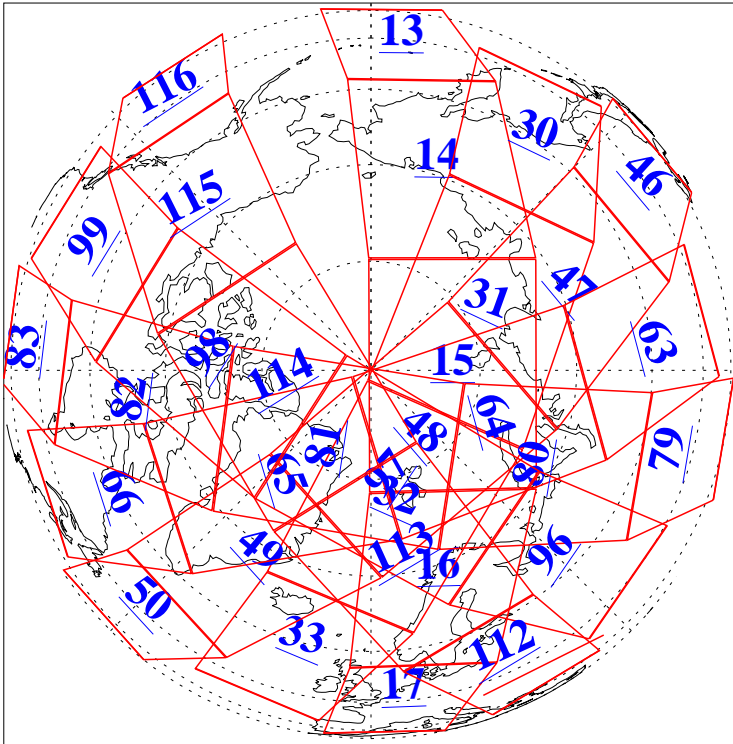

L1B Availability  
AMSU Granules: 240  
HSB Granules: 0  
AIRS Granules: 240

20 Oct 2004  
DoY 294  
Aqua Day 900  
Granules: 1 to 120

Granules: 121 to 240

Legend: AMSU Available, HSB Available, AIRS Available

L1B Availability  
AMSU Granules: 240  
HSB Granules: 0  
AIRS Granules: 240

20 Oct 2004  
DoY 294  
Aqua Day 900

Ascending Granules

Descending Granules

Legend: AMSU Available, HSB Available, AIRS Available

L1B Availability  
 AMSU Granules: 240  
 HSB Granules: 0  
 AIRS Granules: 240

20 Oct 2004  
 DoY 294  
 Aqua Day 900

Northern Hemisphere Granules

Southern Hemisphere Granules

Legend: AMSU Available, HSB Available, AIRS Available