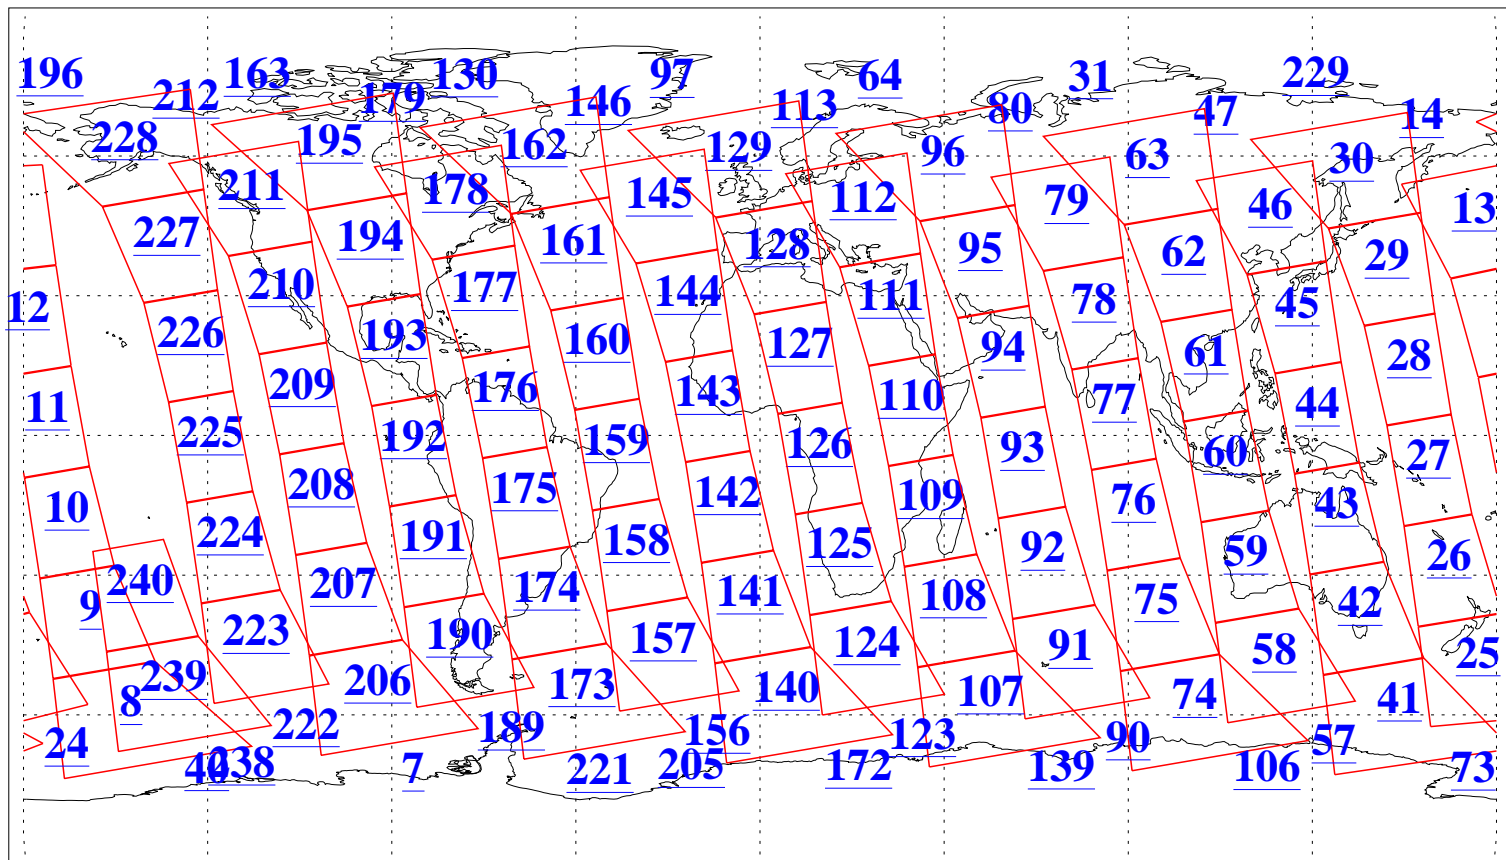

L1B Availability  
AMSU Granules: 240  
HSB Granules: 0  
AIRS Granules: 240

20 Oct 2004  
DoY 294  
Aqua Day 900  
Granules: 1 to 120

Granules: 121 to 240

Legend: AMSU Available, HSB Available, AIRS Available

L1B Availability  
AMSU Granules: 240  
HSB Granules: 0  
AIRS Granules: 240

20 Oct 2004  
DoY 294  
Aqua Day 900

Ascending Granules

Descending Granules

Legend: AMSU Available, HSB Available, AIRS Available

L1B Availability  
 AMSU Granules: 240  
 HSB Granules: 0  
 AIRS Granules: 240

20 Oct 2004  
 DoY 294  
 Aqua Day 900

Northern Hemisphere Granules

Southern Hemisphere Granules

Legend: AMSU Available, HSB Available, AIRS Available