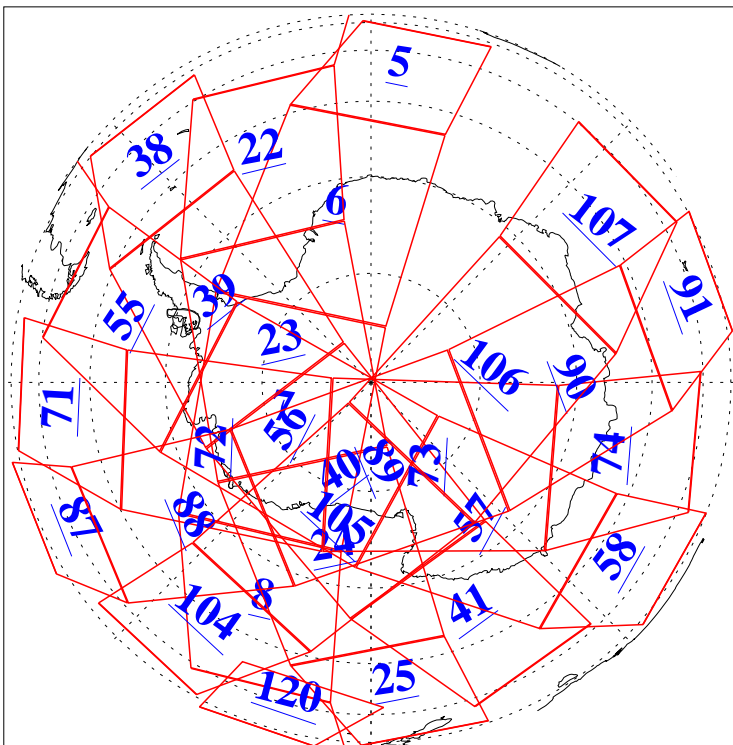

L1B Availability  
AMSU Granules: 240  
HSB Granules: 0  
AIRS Granules: 240

20 Oct 2004  
DoY 294  
Aqua Day 900  
Granules: 1 to 120

Granules: 121 to 240

Legend: AMSU Available, HSB Available, AIRS Available

L1B Availability  
AMSU Granules: 240  
HSB Granules: 0  
AIRS Granules: 240

20 Oct 2004  
DoY 294  
Aqua Day 900

Ascending Granules

Descending Granules

Legend: AMSU Available, HSB Available, AIRS Available

L1B Availability  
 AMSU Granules: 240  
 HSB Granules: 0  
 AIRS Granules: 240

20 Oct 2004  
 DoY 294  
 Aqua Day 900

Northern Hemisphere Granules

Southern Hemisphere Granules

Legend: AMSU Available, HSB Available, AIRS Available