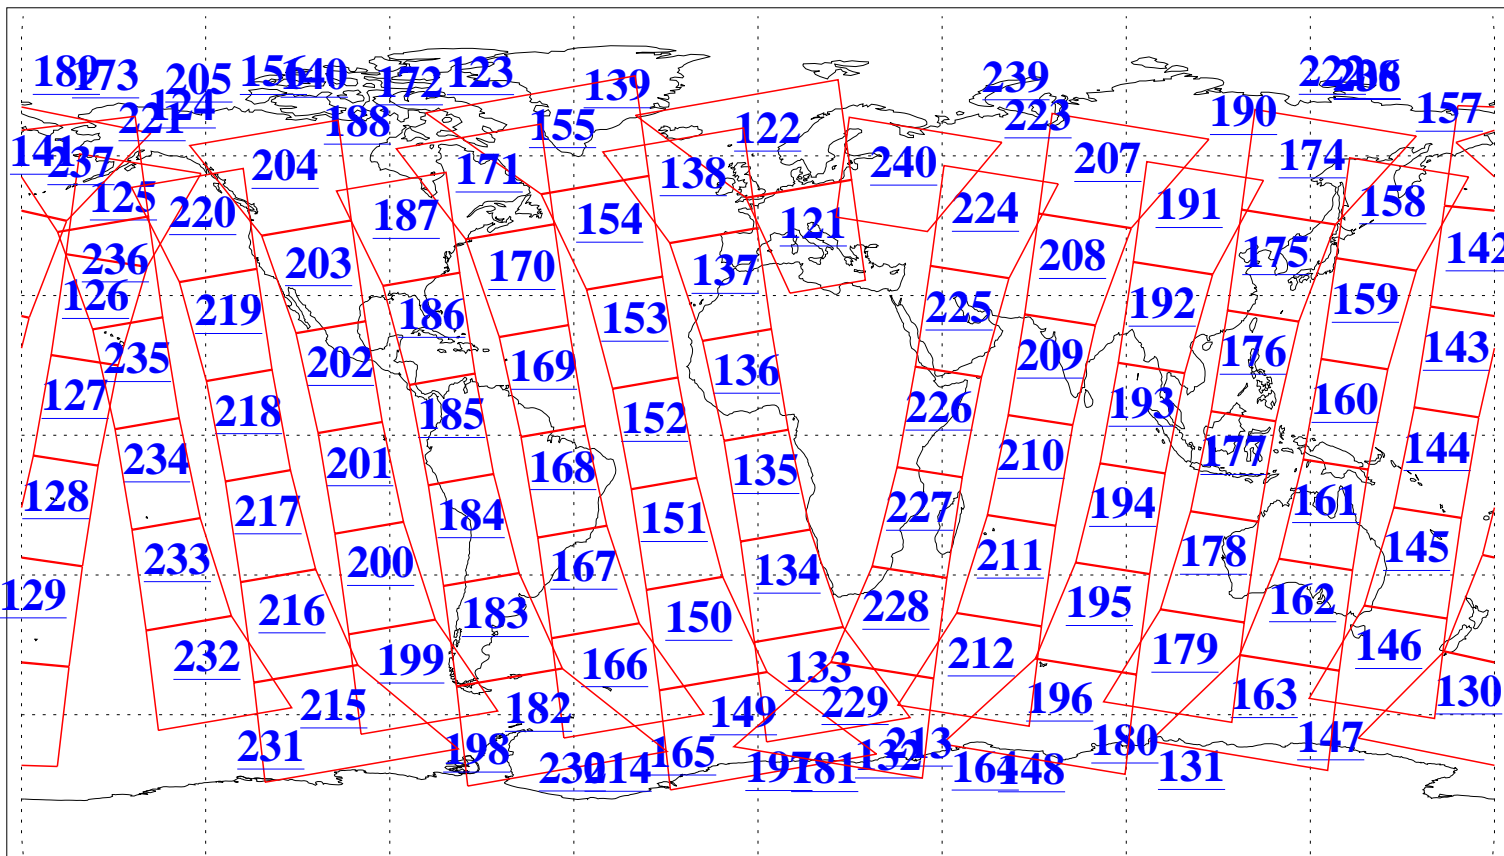

L1B Availability
AMSU Granules: 240
HSB Granules: 0
AIRS Granules: 240

19 Oct 2004
DoY 293
Aqua Day 899
Granules: 1 to 120

Granules: 121 to 240

Legend: AMSU Available, HSB Available, AIRS Available

L1B Availability
AMSU Granules: 240
HSB Granules: 0
AIRS Granules: 240

19 Oct 2004
DoY 293
Aqua Day 899

Ascending Granules

Descending Granules

Legend: AMSU Available, HSB Available, AIRS Available

L1B Availability
 AMSU Granules: 240
 HSB Granules: 0
 AIRS Granules: 240

19 Oct 2004
 DoY 293
 Aqua Day 899

Northern Hemisphere Granules

Southern Hemisphere Granules

Legend: AMSU Available, HSB Available, AIRS Available