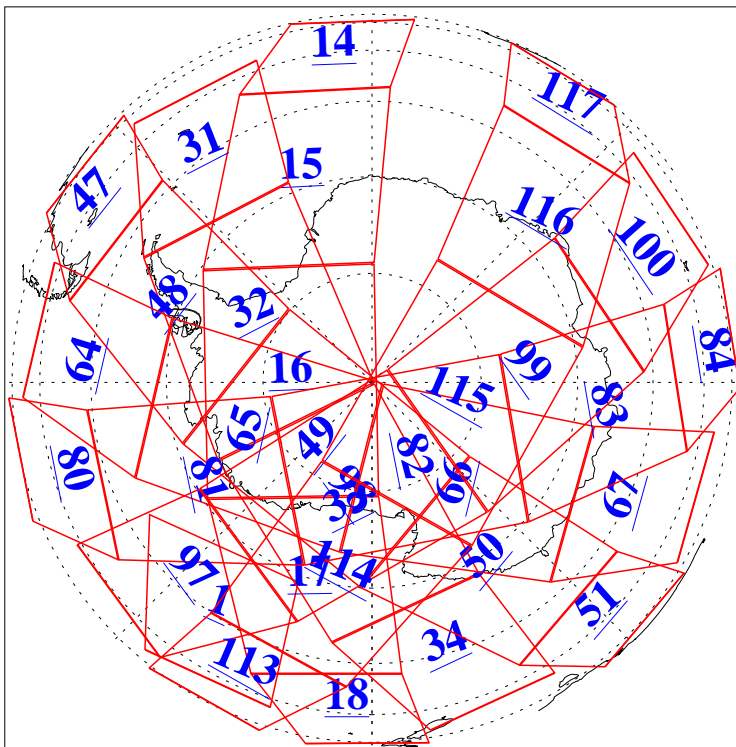

L1B Availability
AMSU Granules: 240
HSB Granules: 0
AIRS Granules: 240

19 Oct 2004
DoY 293
Aqua Day 899
Granules: 1 to 120

Granules: 121 to 240

Legend: AMSU Available, HSB Available, AIRS Available

L1B Availability
AMSU Granules: 240
HSB Granules: 0
AIRS Granules: 240

19 Oct 2004
DoY 293
Aqua Day 899

Ascending Granules

Descending Granules

Legend: AMSU Available, HSB Available, AIRS Available

L1B Availability
 AMSU Granules: 240
 HSB Granules: 0
 AIRS Granules: 240

19 Oct 2004
 DoY 293
 Aqua Day 899

Northern Hemisphere Granules

Southern Hemisphere Granules

Legend: AMSU Available, HSB Available, AIRS Available