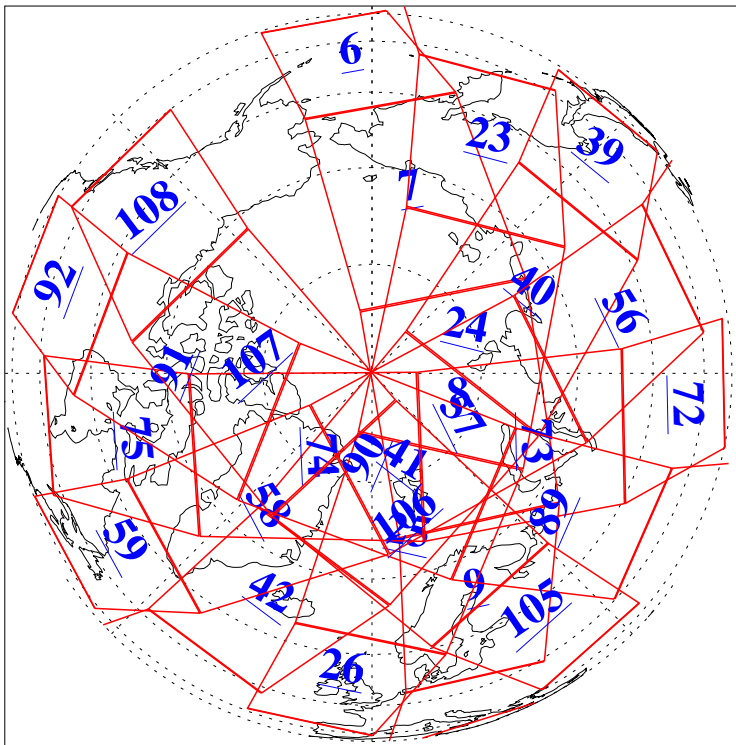

L1B Availability
AMSU Granules: 240
HSB Granules: 0
AIRS Granules: 240

19 Oct 2004
DoY 293
Aqua Day 899
Granules: 1 to 120

Granules: 121 to 240

Legend: AMSU Available, HSB Available, AIRS Available

L1B Availability
AMSU Granules: 240
HSB Granules: 0
AIRS Granules: 240

19 Oct 2004
DoY 293
Aqua Day 899

Ascending Granules

Descending Granules

Legend: AMSU Available, HSB Available, AIRS Available

L1B Availability
 AMSU Granules: 240
 HSB Granules: 0
 AIRS Granules: 240

19 Oct 2004
 DoY 293
 Aqua Day 899

Northern Hemisphere Granules

Southern Hemisphere Granules

Legend: AMSU Available, HSB Available, AIRS Available