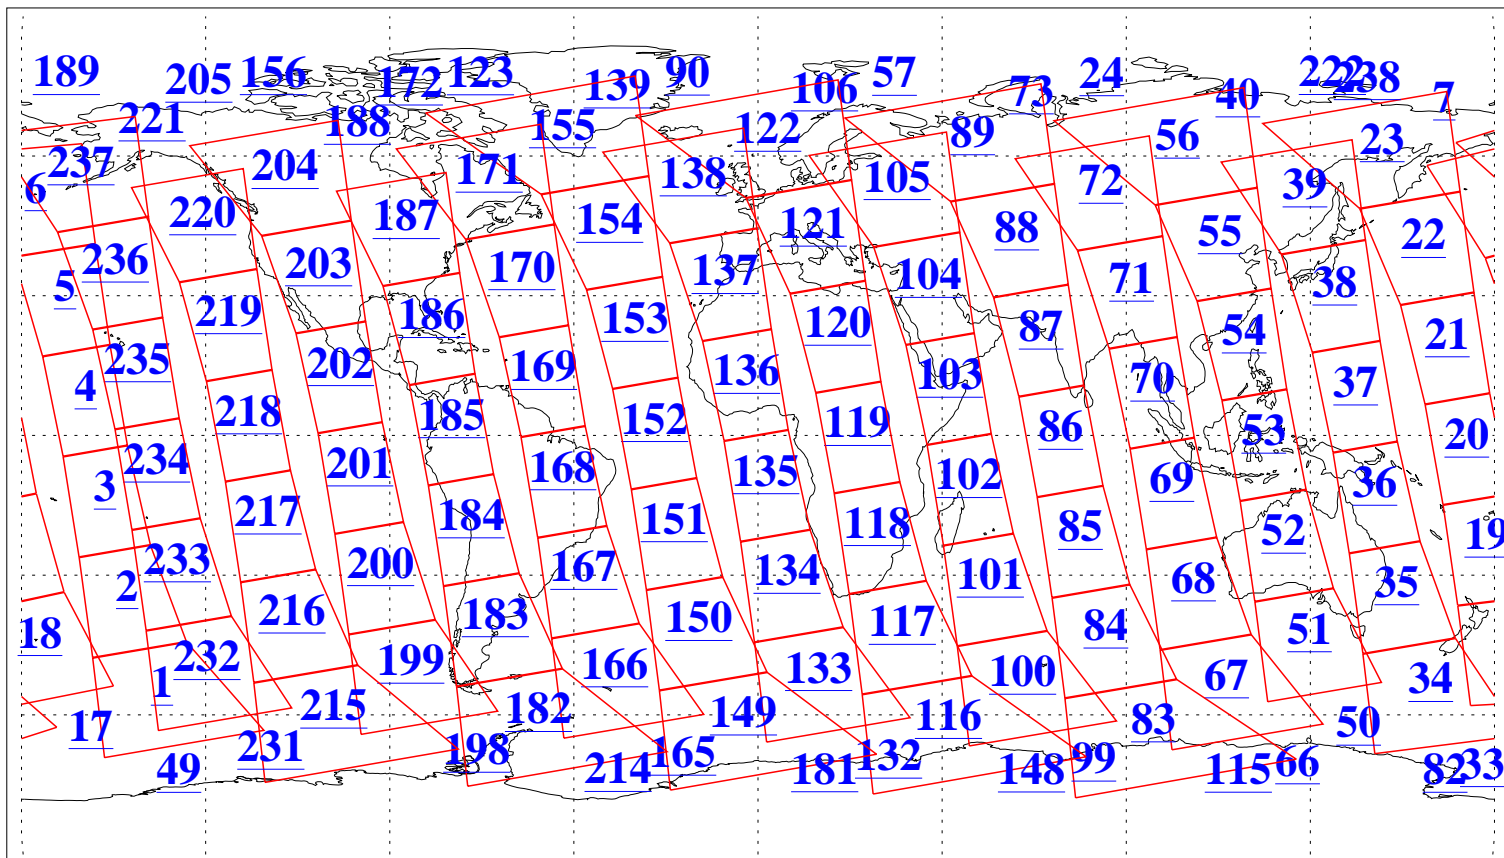

L1B Availability
AMSU Granules: 240
HSB Granules: 0
AIRS Granules: 240

19 Oct 2004
DoY 293
Aqua Day 899
Granules: 1 to 120

Granules: 121 to 240

Legend: AMSU Available, HSB Available, AIRS Available

L1B Availability
AMSU Granules: 240
HSB Granules: 0
AIRS Granules: 240

19 Oct 2004
DoY 293
Aqua Day 899

Ascending Granules

Descending Granules

Legend: AMSU Available, HSB Available, AIRS Available

L1B Availability
 AMSU Granules: 240
 HSB Granules: 0
 AIRS Granules: 240

19 Oct 2004
 DoY 293
 Aqua Day 899

Northern Hemisphere Granules

Southern Hemisphere Granules

Legend: AMSU Available, HSB Available, AIRS Available