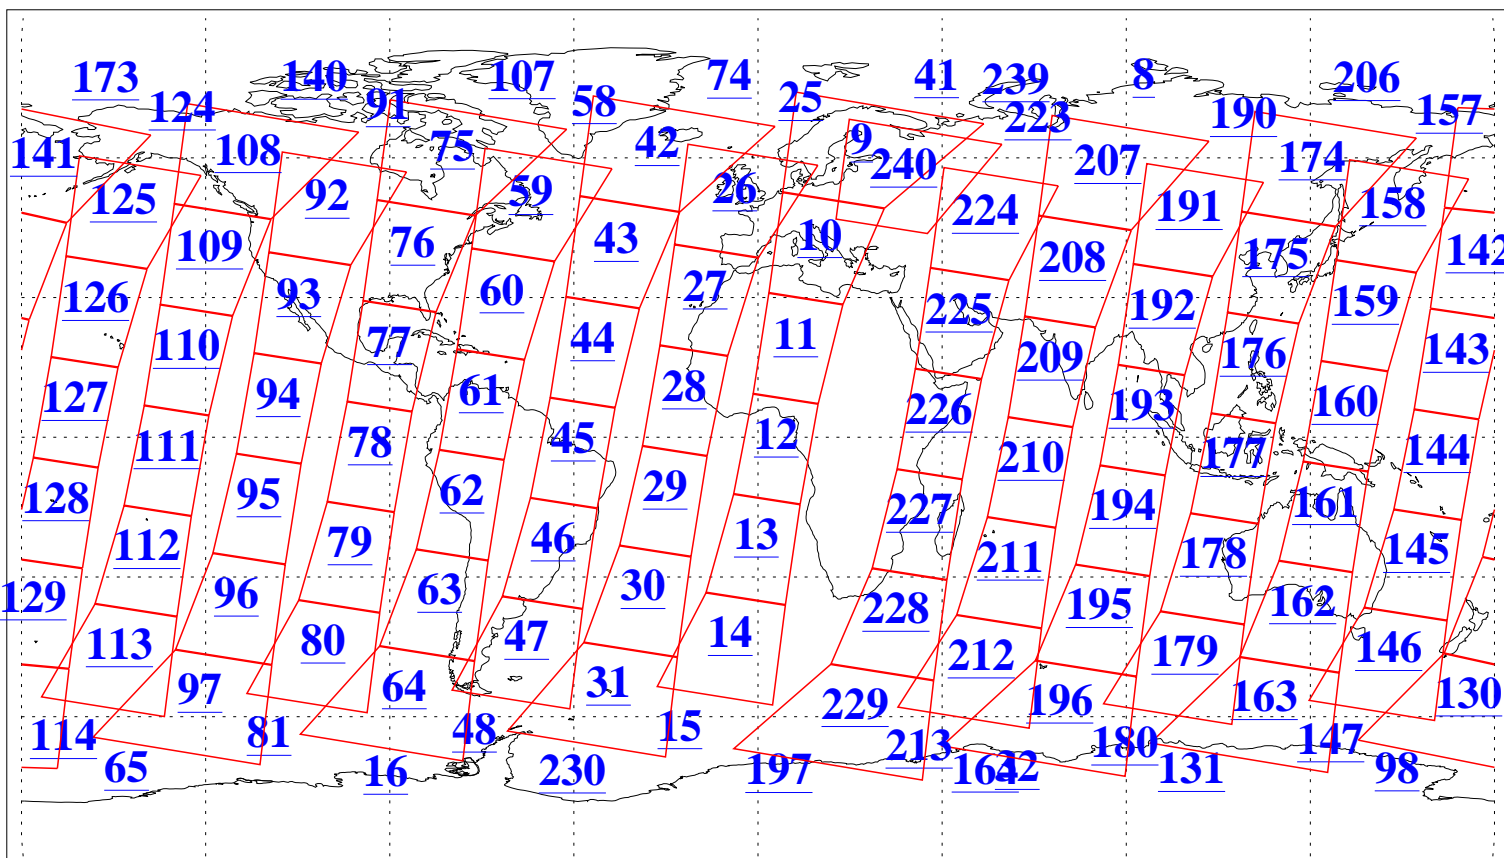

L1B Availability
AMSU Granules: 240
HSB Granules: 0
AIRS Granules: 240

19 Oct 2004
DoY 293
Aqua Day 899
Granules: 1 to 120

Granules: 121 to 240

Legend: AMSU Available, HSB Available, AIRS Available

L1B Availability
AMSU Granules: 240
HSB Granules: 0
AIRS Granules: 240

19 Oct 2004
DoY 293
Aqua Day 899

Ascending Granules

Descending Granules

Legend: AMSU Available, HSB Available, AIRS Available

L1B Availability
 AMSU Granules: 240
 HSB Granules: 0
 AIRS Granules: 240

19 Oct 2004
 DoY 293
 Aqua Day 899

Northern Hemisphere Granules

Southern Hemisphere Granules

Legend: AMSU Available, HSB Available, AIRS Available