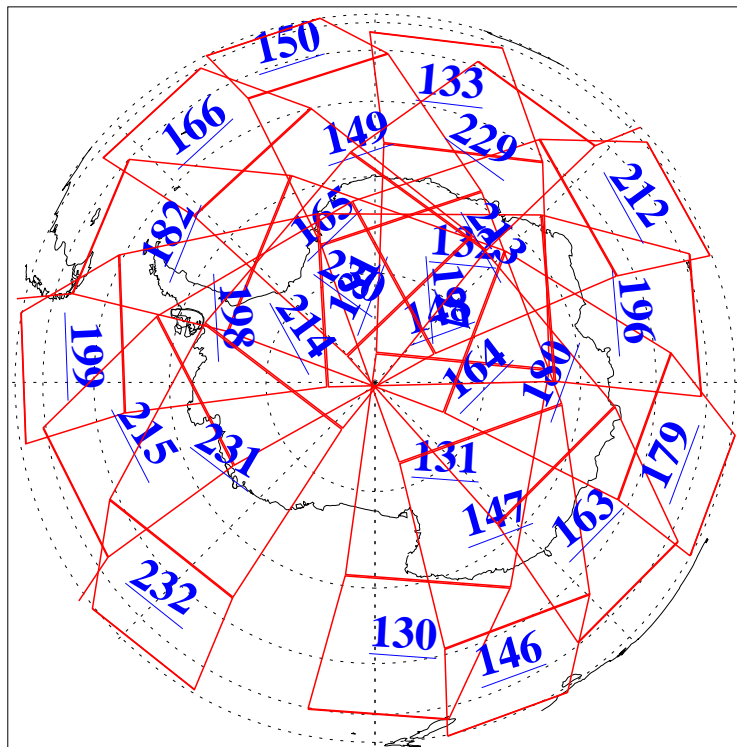

L1B Availability
AMSU Granules: 240
HSB Granules: 0
AIRS Granules: 240

19 Oct 2004
DoY 293
Aqua Day 899
Granules: 1 to 120

Granules: 121 to 240

Legend: AMSU Available, HSB Available, AIRS Available

L1B Availability
AMSU Granules: 240
HSB Granules: 0
AIRS Granules: 240

19 Oct 2004
DoY 293
Aqua Day 899

Ascending Granules

Descending Granules

Legend: AMSU Available, HSB Available, AIRS Available

L1B Availability
 AMSU Granules: 240
 HSB Granules: 0
 AIRS Granules: 240

19 Oct 2004
 DoY 293
 Aqua Day 899

Northern Hemisphere Granules

Southern Hemisphere Granules

Legend: AMSU Available, HSB Available, AIRS Available