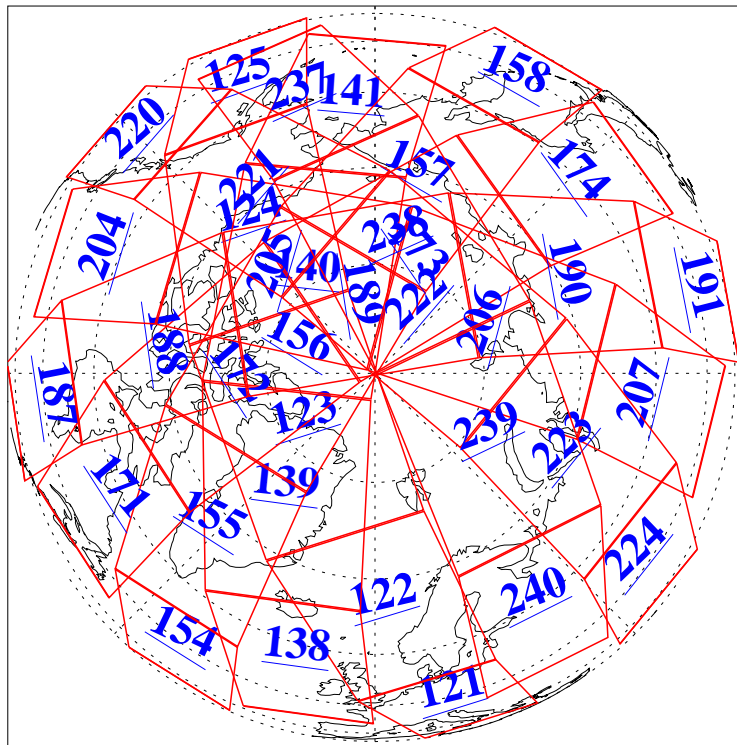

L1B Availability
AMSU Granules: 240
HSB Granules: 0
AIRS Granules: 240

19 Oct 2004
DoY 293
Aqua Day 899
Granules: 1 to 120

Granules: 121 to 240

Legend: AMSU Available, HSB Available, AIRS Available

L1B Availability
AMSU Granules: 240
HSB Granules: 0
AIRS Granules: 240

19 Oct 2004
DoY 293
Aqua Day 899

Ascending Granules

Descending Granules

Legend: AMSU Available, HSB Available, AIRS Available

L1B Availability
 AMSU Granules: 240
 HSB Granules: 0
 AIRS Granules: 240

19 Oct 2004
 DoY 293
 Aqua Day 899

Northern Hemisphere Granules

Southern Hemisphere Granules

Legend: AMSU Available, HSB Available, AIRS Available