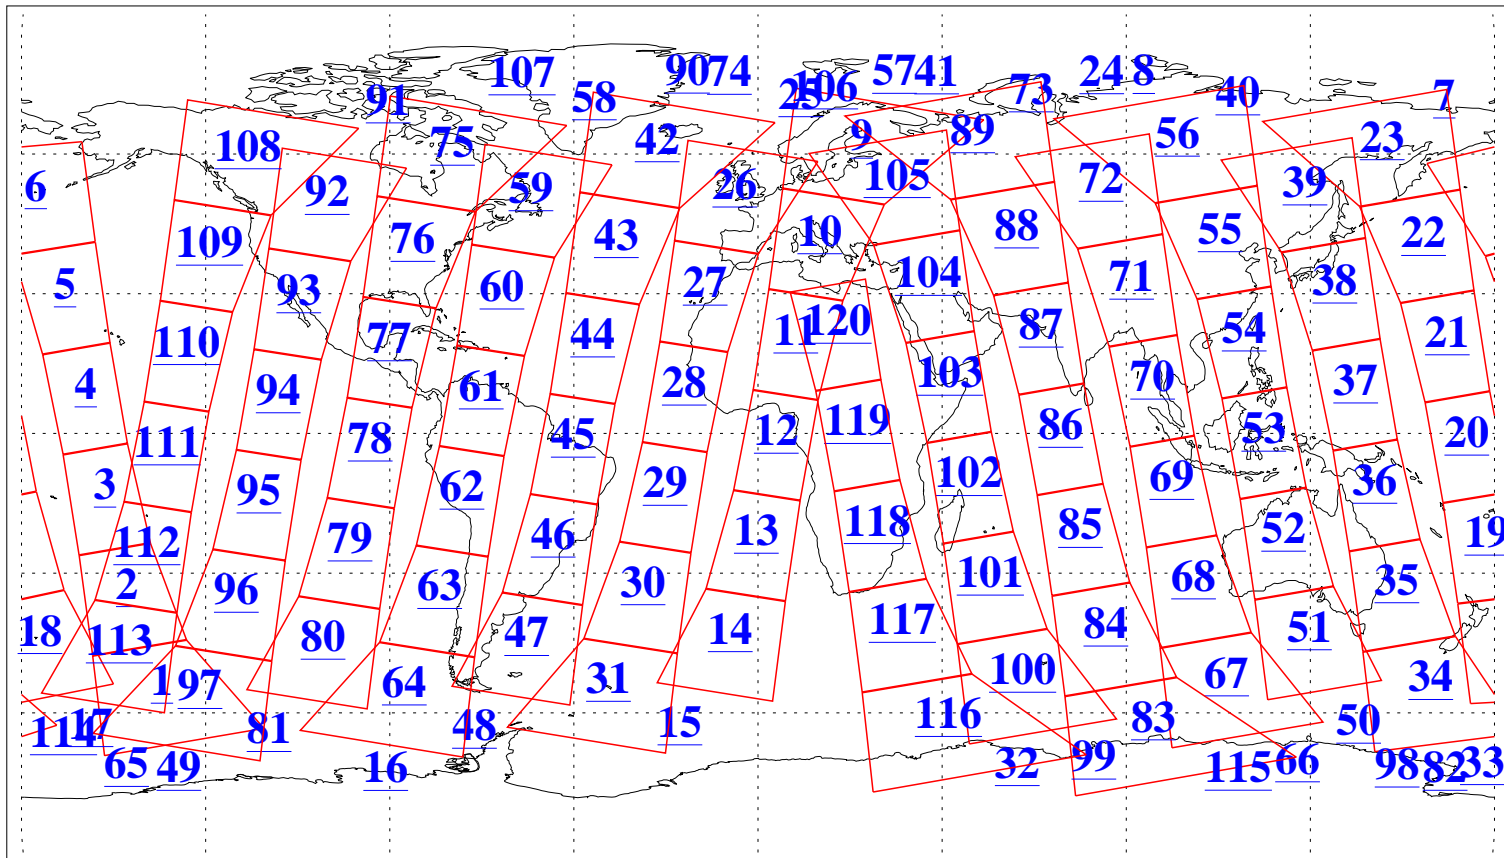

L1B Availability
AMSU Granules: 240
HSB Granules: 0
AIRS Granules: 240

19 Oct 2004
DoY 293
Aqua Day 899
Granules: 1 to 120

Granules: 121 to 240

Legend: AMSU Available, HSB Available, AIRS Available

L1B Availability
AMSU Granules: 240
HSB Granules: 0
AIRS Granules: 240

19 Oct 2004
DoY 293
Aqua Day 899

Ascending Granules

Descending Granules

Legend: AMSU Available, HSB Available, AIRS Available

L1B Availability
 AMSU Granules: 240
 HSB Granules: 0
 AIRS Granules: 240

19 Oct 2004
 DoY 293
 Aqua Day 899

Northern Hemisphere Granules

Southern Hemisphere Granules

Legend: AMSU Available, HSB Available, AIRS Available