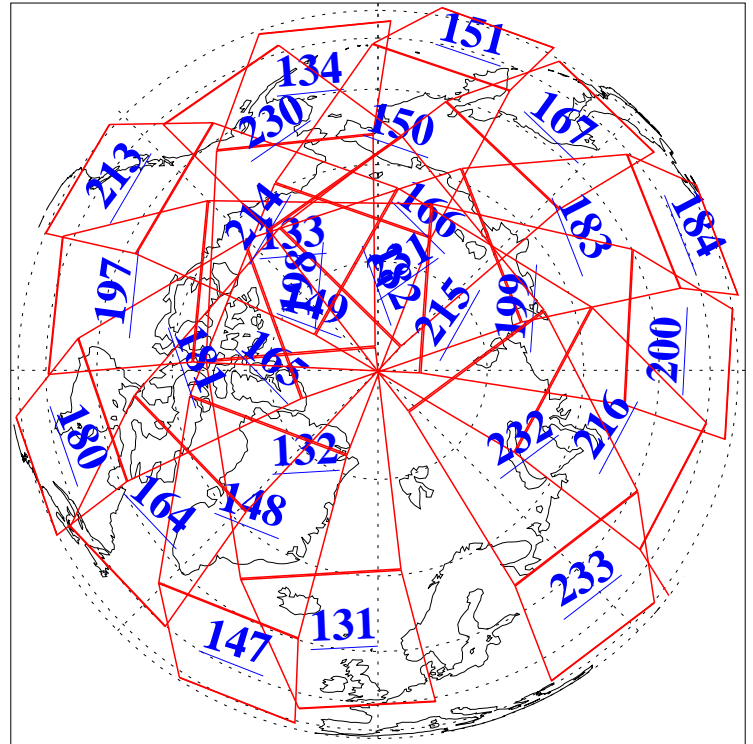

L1B Availability  
AMSU Granules: 240  
HSB Granules: 0  
AIRS Granules: 240

18 Oct 2004  
DoY 292  
Aqua Day 898  
Granules: 1 to 120

Granules: 121 to 240

Legend: AMSU Available, HSB Available, AIRS Available

L1B Availability  
AMSU Granules: 240  
HSB Granules: 0  
AIRS Granules: 240

18 Oct 2004  
DoY 292  
Aqua Day 898

Ascending Granules

Descending Granules

Legend: AMSU Available, HSB Available, AIRS Available

L1B Availability  
 AMSU Granules: 240  
 HSB Granules: 0  
 AIRS Granules: 240

18 Oct 2004  
 DoY 292  
 Aqua Day 898

Northern Hemisphere Granules

Southern Hemisphere Granules

Legend: AMSU Available, HSB Available, AIRS Available