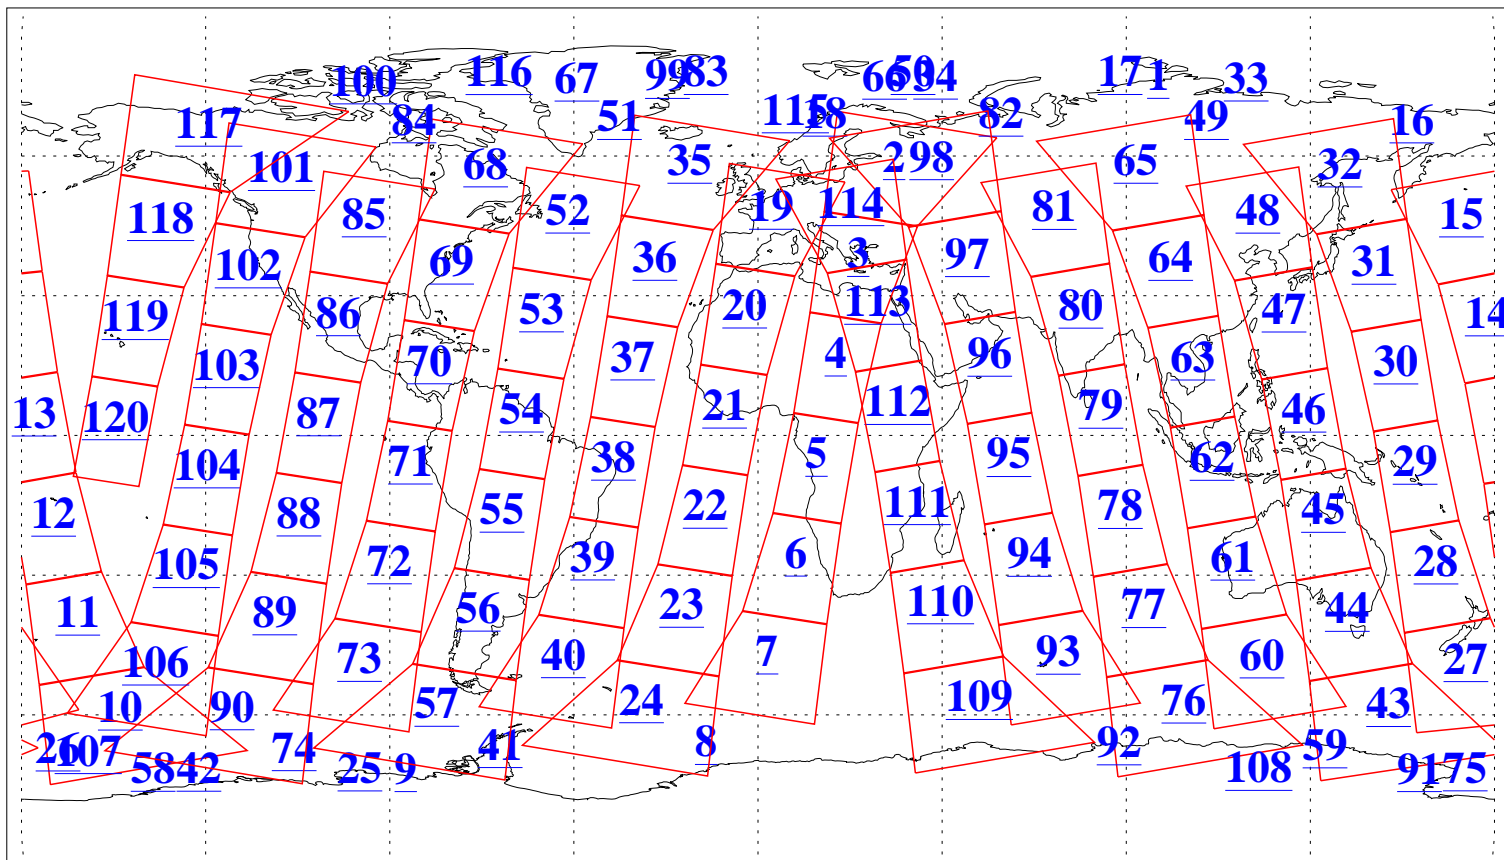

L1B Availability  
AMSU Granules: 240  
HSB Granules: 0  
AIRS Granules: 240

18 Oct 2004  
DoY 292  
Aqua Day 898  
Granules: 1 to 120

Granules: 121 to 240

Legend: AMSU Available, HSB Available, AIRS Available

L1B Availability  
AMSU Granules: 240  
HSB Granules: 0  
AIRS Granules: 240

18 Oct 2004  
DoY 292  
Aqua Day 898

Ascending Granules

Descending Granules

Legend: AMSU Available, HSB Available, AIRS Available

L1B Availability  
 AMSU Granules: 240  
 HSB Granules: 0  
 AIRS Granules: 240

18 Oct 2004  
 DoY 292  
 Aqua Day 898

Northern Hemisphere Granules

Southern Hemisphere Granules

Legend: AMSU Available, HSB Available, AIRS Available