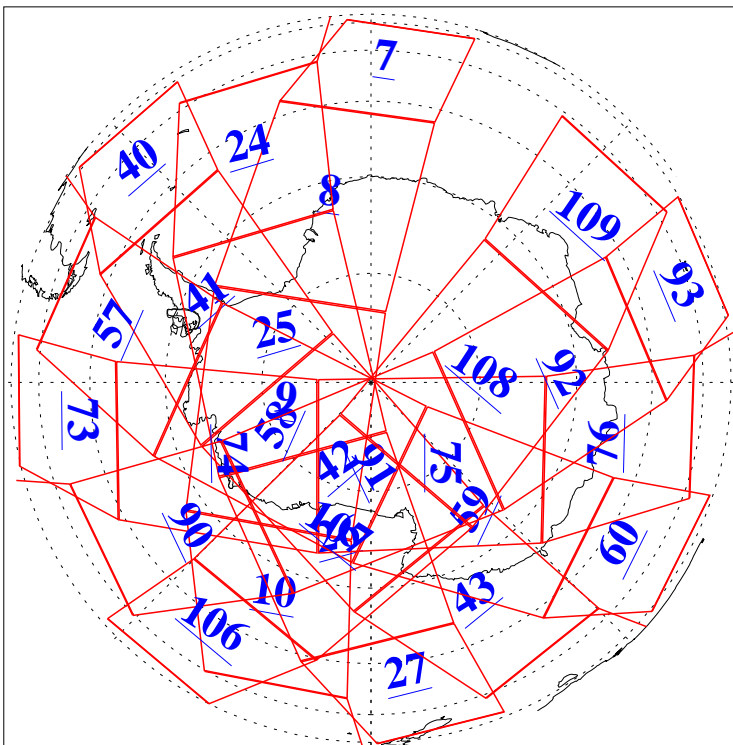

L1B Availability  
AMSU Granules: 240  
HSB Granules: 0  
AIRS Granules: 240

18 Oct 2004  
DoY 292  
Aqua Day 898  
Granules: 1 to 120

Granules: 121 to 240

Legend: AMSU Available, HSB Available, AIRS Available

L1B Availability  
AMSU Granules: 240  
HSB Granules: 0  
AIRS Granules: 240

18 Oct 2004  
DoY 292  
Aqua Day 898

Ascending Granules

Descending Granules

Legend: AMSU Available, HSB Available, AIRS Available

L1B Availability  
 AMSU Granules: 240  
 HSB Granules: 0  
 AIRS Granules: 240

18 Oct 2004  
 DoY 292  
 Aqua Day 898

Northern Hemisphere Granules

Southern Hemisphere Granules

Legend: AMSU Available, HSB Available, AIRS Available