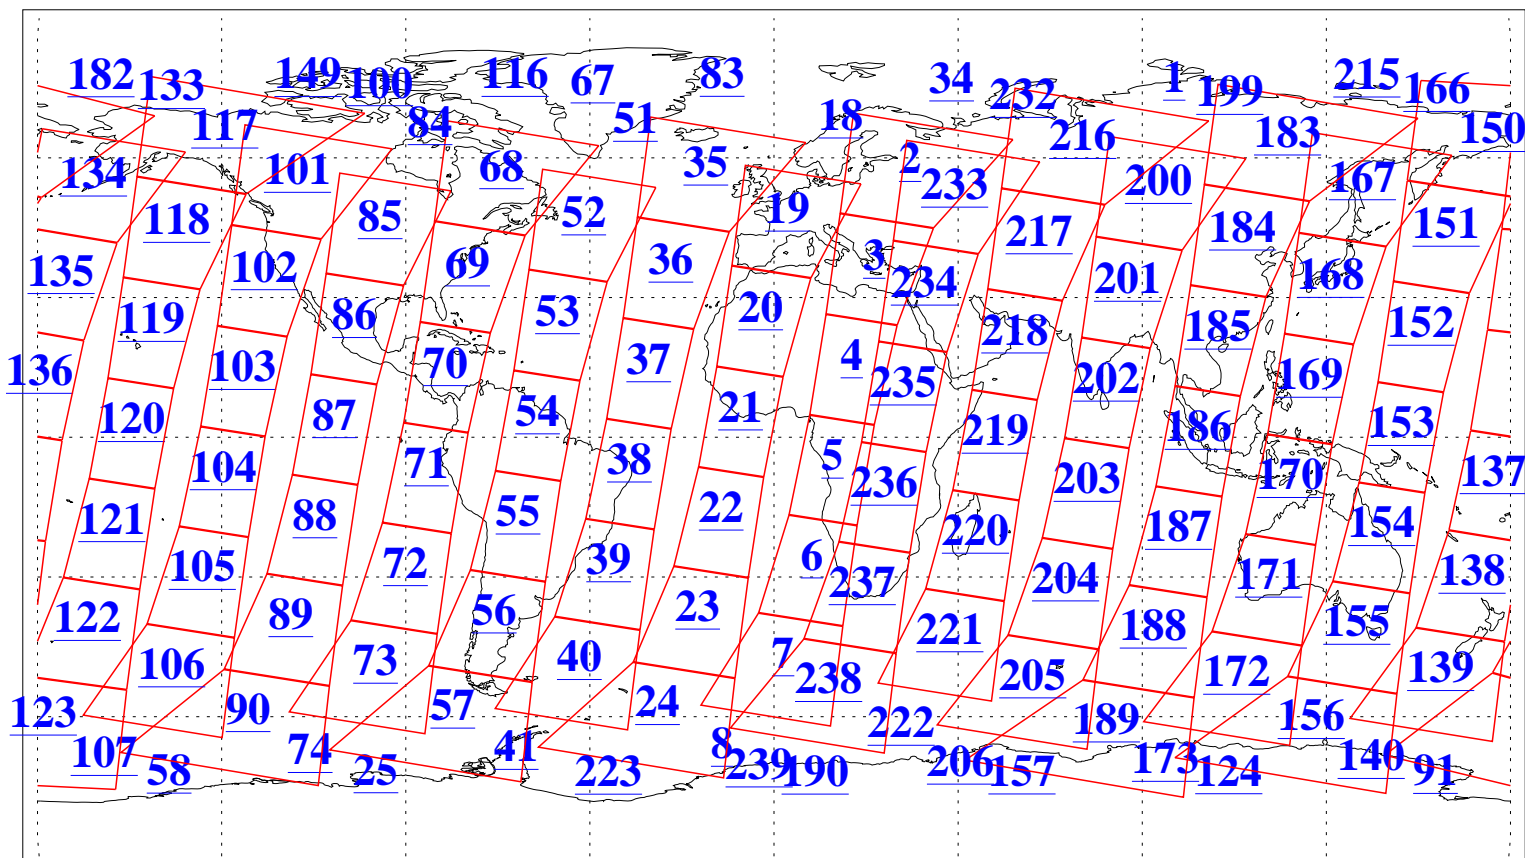

L1B Availability  
AMSU Granules: 240  
HSB Granules: 0  
AIRS Granules: 240

18 Oct 2004  
DoY 292  
Aqua Day 898  
Granules: 1 to 120

Granules: 121 to 240

Legend: AMSU Available, HSB Available, AIRS Available

L1B Availability  
AMSU Granules: 240  
HSB Granules: 0  
AIRS Granules: 240

18 Oct 2004  
DoY 292  
Aqua Day 898

Ascending Granules

Descending Granules

Legend: AMSU Available, HSB Available, AIRS Available

L1B Availability  
 AMSU Granules: 240  
 HSB Granules: 0  
 AIRS Granules: 240

18 Oct 2004  
 DoY 292  
 Aqua Day 898

Northern Hemisphere Granules

Southern Hemisphere Granules

Legend: AMSU Available, HSB Available, AIRS Available