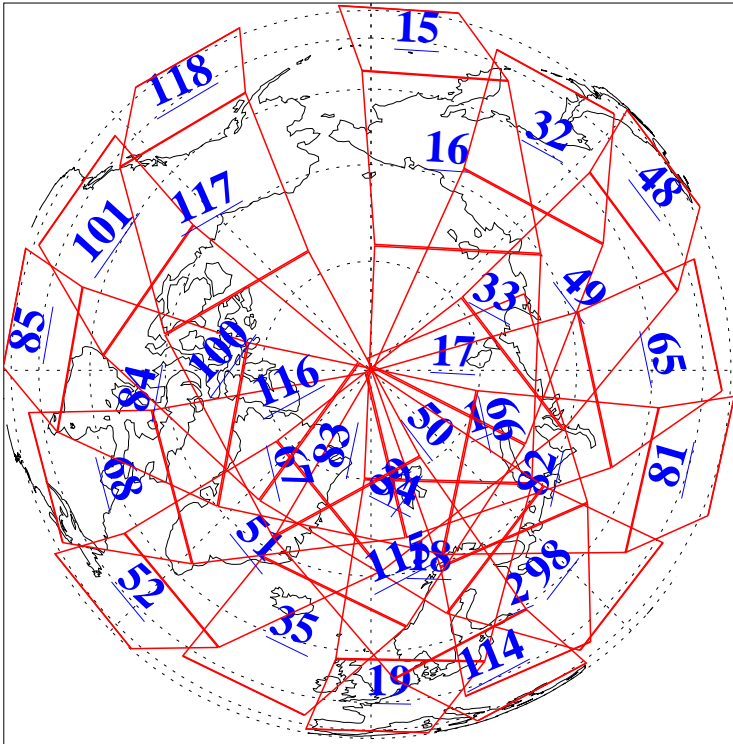

L1B Availability  
AMSU Granules: 240  
HSB Granules: 0  
AIRS Granules: 240

18 Oct 2004  
DoY 292  
Aqua Day 898  
Granules: 1 to 120

Granules: 121 to 240

Legend: AMSU Available, HSB Available, AIRS Available

L1B Availability  
AMSU Granules: 240  
HSB Granules: 0  
AIRS Granules: 240

18 Oct 2004  
DoY 292  
Aqua Day 898

Ascending Granules

Descending Granules

Legend: AMSU Available, HSB Available, AIRS Available

L1B Availability  
 AMSU Granules: 240  
 HSB Granules: 0  
 AIRS Granules: 240

18 Oct 2004  
 DoY 292  
 Aqua Day 898

Northern Hemisphere Granules

Southern Hemisphere Granules

Legend: AMSU Available, HSB Available, AIRS Available