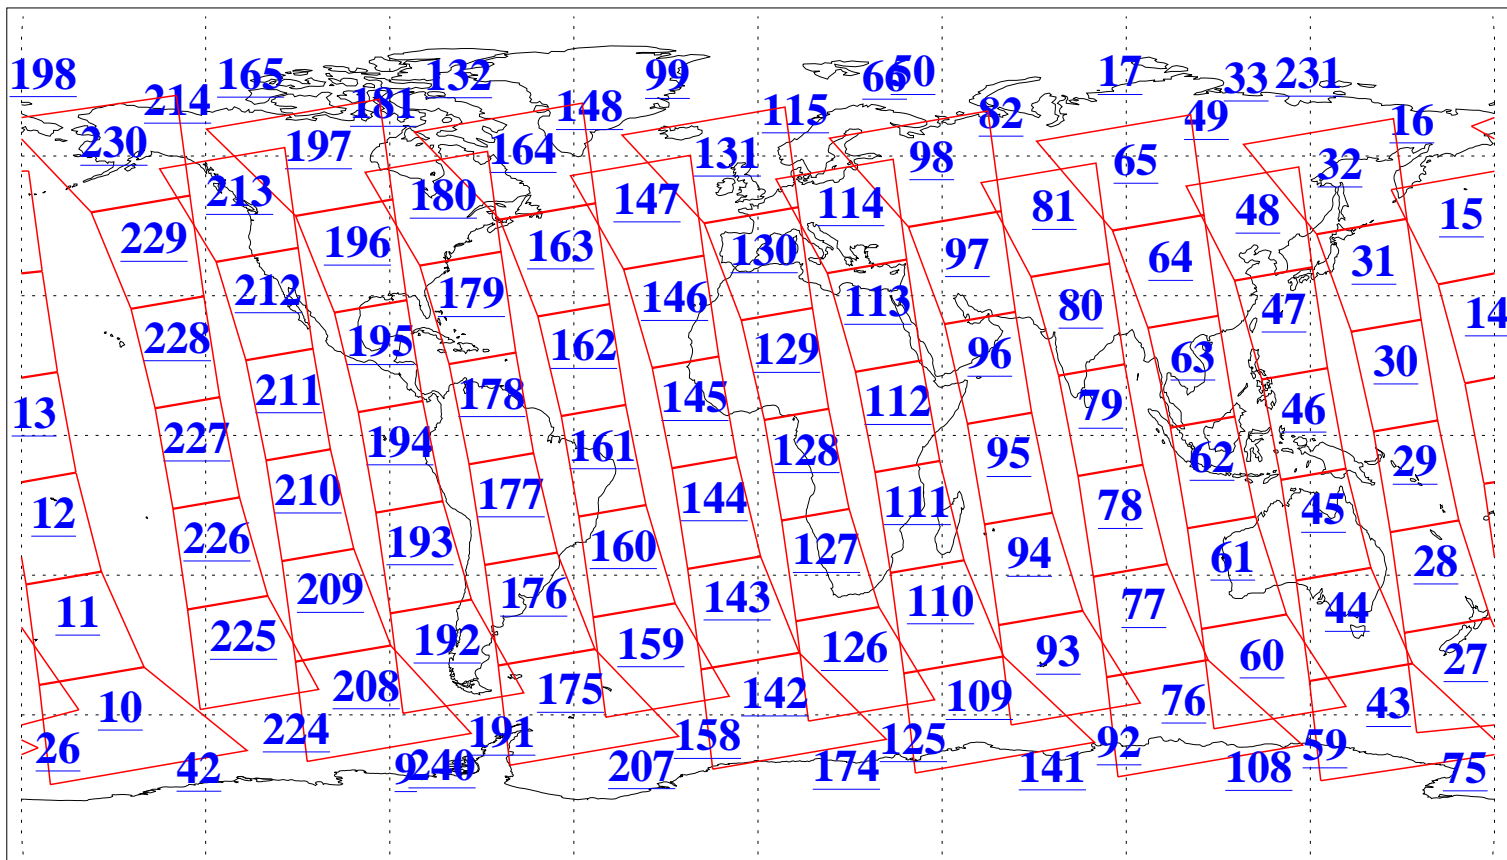

L1B Availability  
AMSU Granules: 240  
HSB Granules: 0  
AIRS Granules: 240

18 Oct 2004  
DoY 292  
Aqua Day 898  
Granules: 1 to 120

Granules: 121 to 240

Legend: AMSU Available, HSB Available, AIRS Available

L1B Availability  
AMSU Granules: 240  
HSB Granules: 0  
AIRS Granules: 240

18 Oct 2004  
DoY 292  
Aqua Day 898

Ascending Granules

Descending Granules

Legend: AMSU Available, HSB Available, AIRS Available

L1B Availability  
 AMSU Granules: 240  
 HSB Granules: 0  
 AIRS Granules: 240

18 Oct 2004  
 DoY 292  
 Aqua Day 898

Northern Hemisphere Granules

Southern Hemisphere Granules

Legend: AMSU Available, HSB Available, AIRS Available