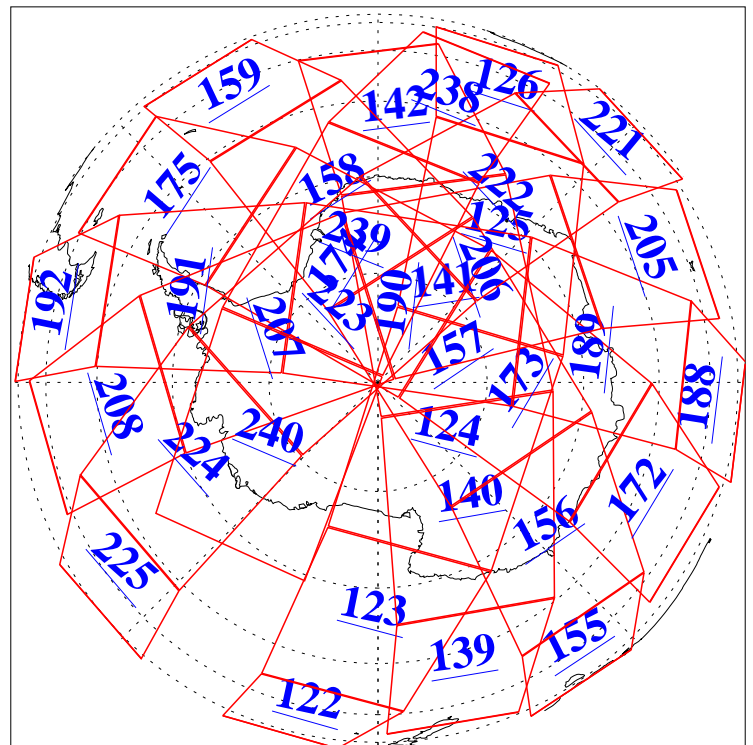

L1B Availability  
AMSU Granules: 240  
HSB Granules: 0  
AIRS Granules: 240

18 Oct 2004  
DoY 292  
Aqua Day 898  
Granules: 1 to 120

Granules: 121 to 240

Legend: AMSU Available, HSB Available, AIRS Available

L1B Availability  
AMSU Granules: 240  
HSB Granules: 0  
AIRS Granules: 240

18 Oct 2004  
DoY 292  
Aqua Day 898

Ascending Granules

Descending Granules

Legend: AMSU Available, HSB Available, AIRS Available

L1B Availability  
 AMSU Granules: 240  
 HSB Granules: 0  
 AIRS Granules: 240

18 Oct 2004  
 DoY 292  
 Aqua Day 898

Northern Hemisphere Granules

Southern Hemisphere Granules

Legend: AMSU Available, HSB Available, AIRS Available