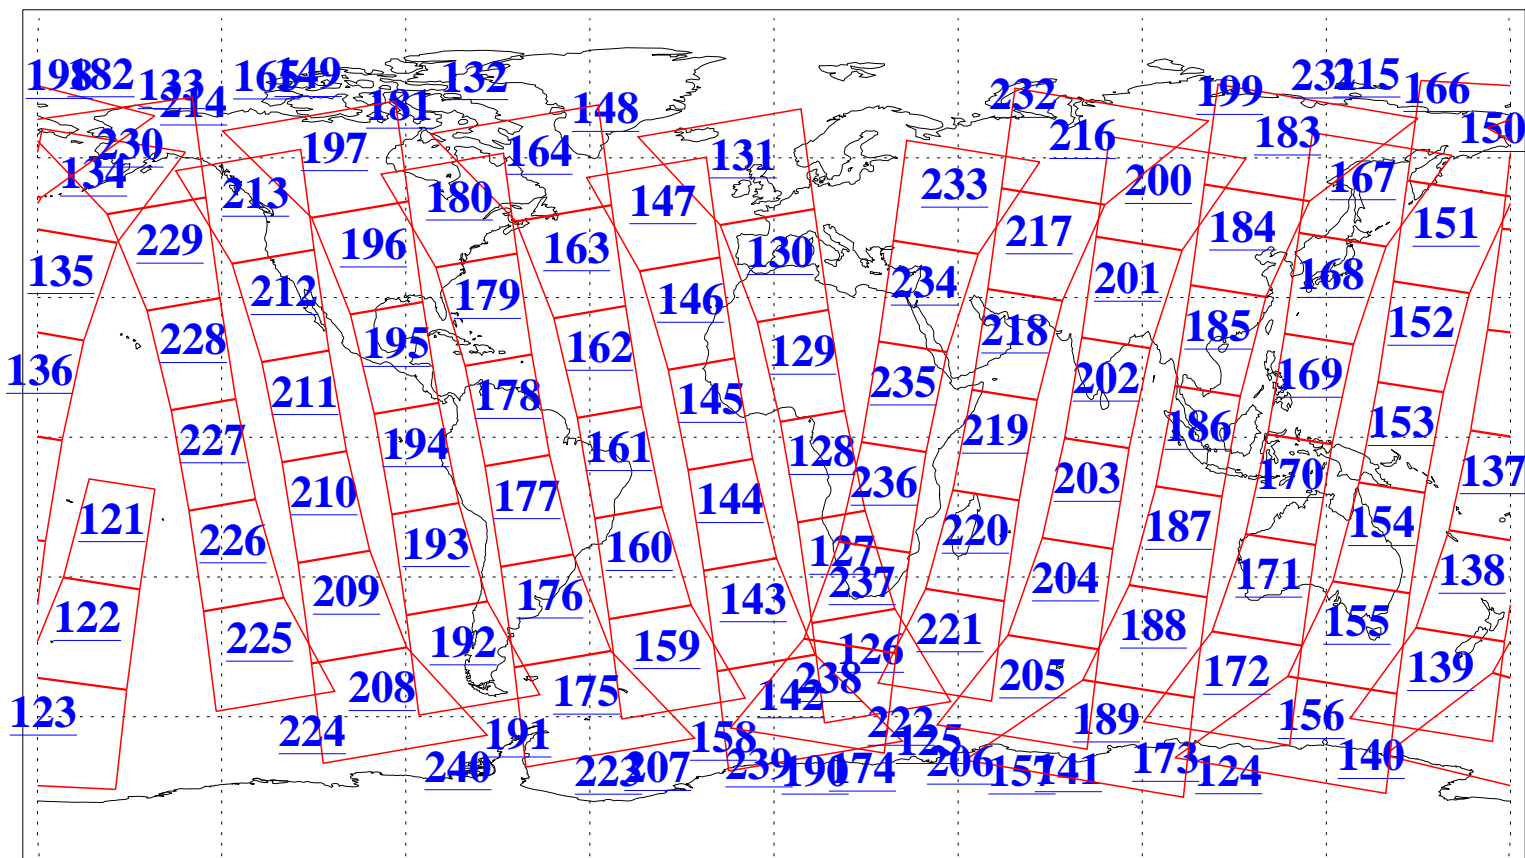

L1B Availability  
AMSU Granules: 240  
HSB Granules: 0  
AIRS Granules: 240

18 Oct 2004  
DoY 292  
Aqua Day 898  
Granules: 1 to 120

Granules: 121 to 240

Legend: AMSU Available, HSB Available, AIRS Available

L1B Availability  
AMSU Granules: 240  
HSB Granules: 0  
AIRS Granules: 240

18 Oct 2004  
DoY 292  
Aqua Day 898

Ascending Granules

Descending Granules

Legend: AMSU Available, HSB Available, AIRS Available

L1B Availability  
 AMSU Granules: 240  
 HSB Granules: 0  
 AIRS Granules: 240

18 Oct 2004  
 DoY 292  
 Aqua Day 898

Northern Hemisphere Granules

Southern Hemisphere Granules

Legend: AMSU Available, HSB Available, AIRS Available