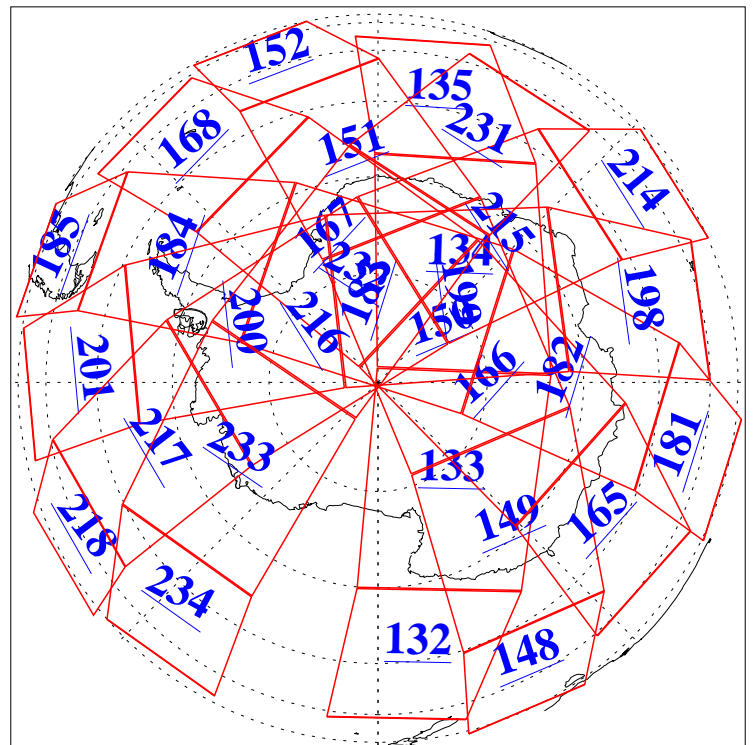

L1B Availability
AMSU Granules: 240
HSB Granules: 0
AIRS Granules: 240

17 Oct 2004
DoY 291
Aqua Day 897
Granules: 1 to 120

Granules: 121 to 240

Legend: AMSU Available, HSB Available, AIRS Available

L1B Availability
AMSU Granules: 240
HSB Granules: 0
AIRS Granules: 240

17 Oct 2004
DoY 291
Aqua Day 897

Ascending Granules

Descending Granules

L1B Availability
 AMSU Granules: 240
 HSB Granules: 0
 AIRS Granules: 240

17 Oct 2004
 DoY 291
 Aqua Day 897

Northern Hemisphere Granules

Southern Hemisphere Granules

Legend: AMSU Available, HSB Available, AIRS Available