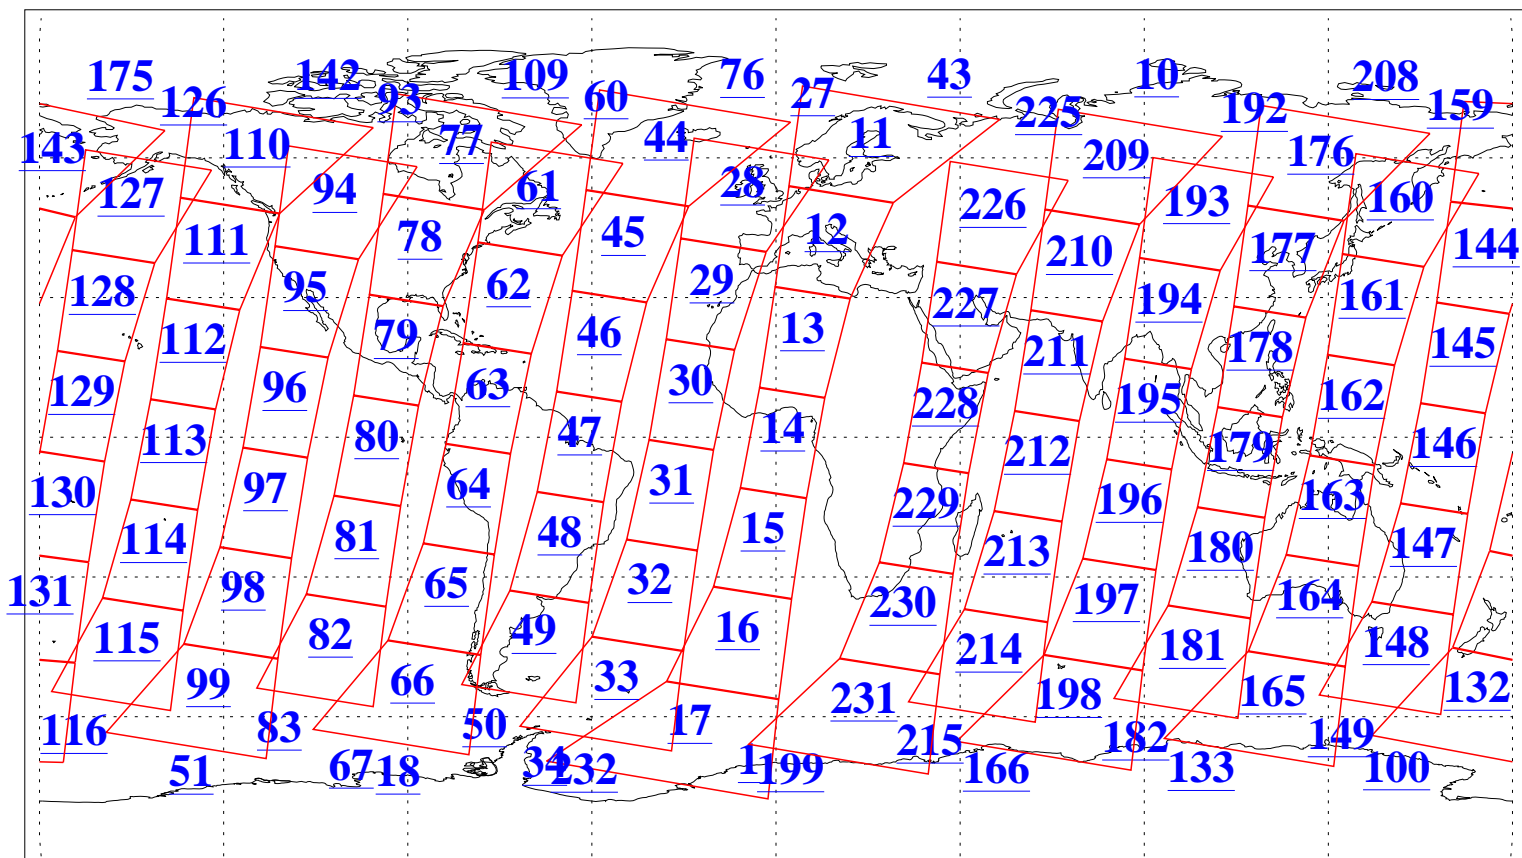

L1B Availability
AMSU Granules: 240
HSB Granules: 0
AIRS Granules: 240

17 Oct 2004
DoY 291
Aqua Day 897
Granules: 1 to 120

Granules: 121 to 240

Legend: AMSU Available, HSB Available, AIRS Available

L1B Availability
AMSU Granules: 240
HSB Granules: 0
AIRS Granules: 240

17 Oct 2004
DoY 291
Aqua Day 897

Ascending Granules

Descending Granules

L1B Availability
 AMSU Granules: 240
 HSB Granules: 0
 AIRS Granules: 240

17 Oct 2004
 DoY 291
 Aqua Day 897

Northern Hemisphere Granules

Southern Hemisphere Granules

Legend: AMSU Available, HSB Available, AIRS Available