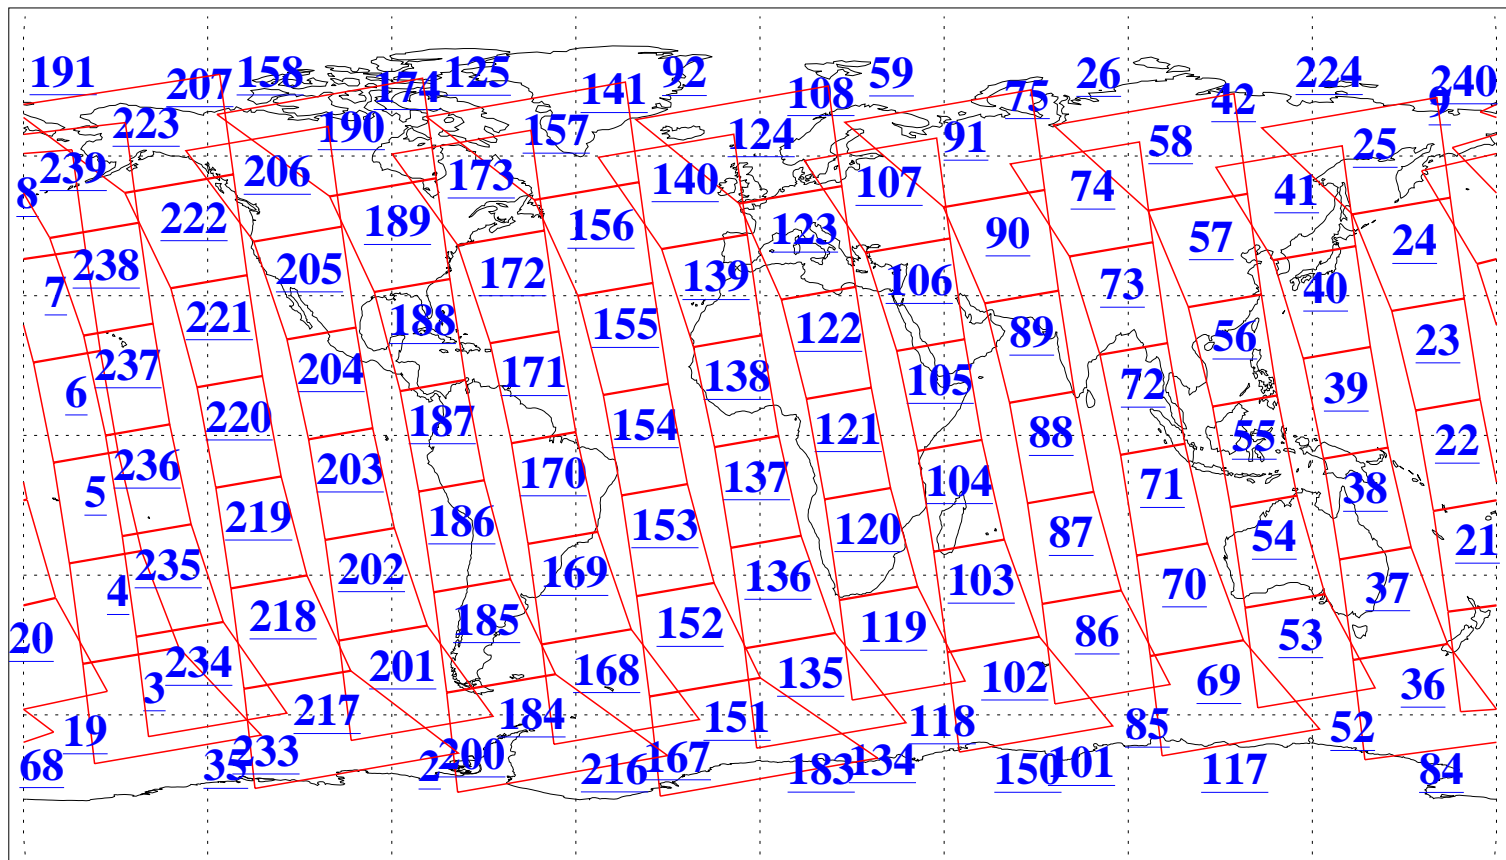

L1B Availability
AMSU Granules: 240
HSB Granules: 0
AIRS Granules: 240

17 Oct 2004
DoY 291
Aqua Day 897
Granules: 1 to 120

Granules: 121 to 240

Legend: AMSU Available, HSB Available, AIRS Available

L1B Availability
AMSU Granules: 240
HSB Granules: 0
AIRS Granules: 240

17 Oct 2004
DoY 291
Aqua Day 897

Ascending Granules

Descending Granules

L1B Availability
 AMSU Granules: 240
 HSB Granules: 0
 AIRS Granules: 240

17 Oct 2004
 DoY 291
 Aqua Day 897

Northern Hemisphere Granules

Southern Hemisphere Granules

Legend: AMSU Available, HSB Available, AIRS Available