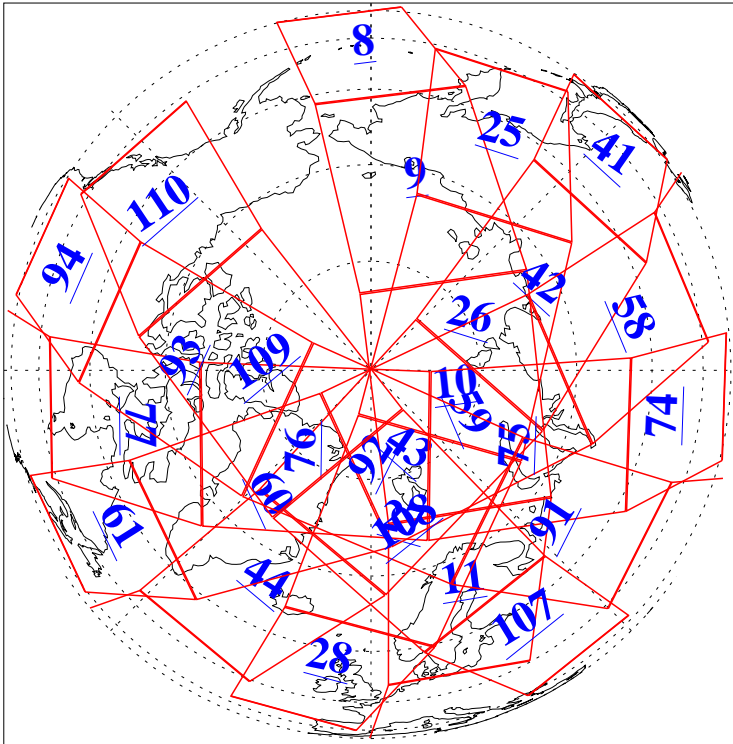

L1B Availability
AMSU Granules: 240
HSB Granules: 0
AIRS Granules: 240

17 Oct 2004
DoY 291
Aqua Day 897
Granules: 1 to 120

Granules: 121 to 240

Legend: AMSU Available, HSB Available, AIRS Available

L1B Availability
AMSU Granules: 240
HSB Granules: 0
AIRS Granules: 240

17 Oct 2004
DoY 291
Aqua Day 897

Ascending Granules

Descending Granules

L1B Availability
 AMSU Granules: 240
 HSB Granules: 0
 AIRS Granules: 240

17 Oct 2004
 DoY 291
 Aqua Day 897

Northern Hemisphere Granules

Southern Hemisphere Granules

Legend: AMSU Available, HSB Available, AIRS Available