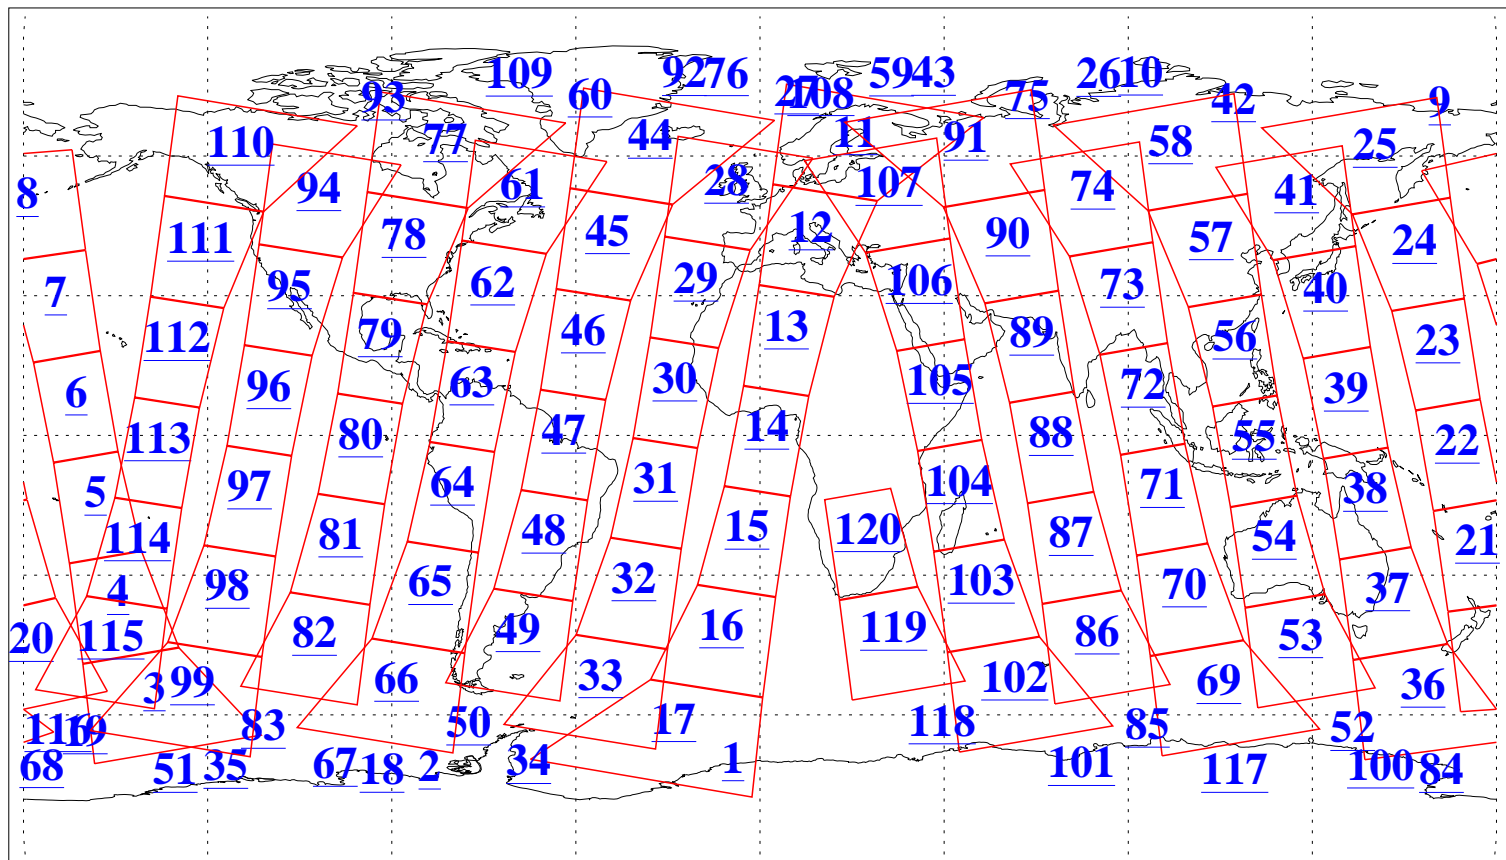

L1B Availability
AMSU Granules: 240
HSB Granules: 0
AIRS Granules: 240

17 Oct 2004
DoY 291
Aqua Day 897
Granules: 1 to 120

Granules: 121 to 240

Legend: AMSU Available, HSB Available, AIRS Available

L1B Availability
AMSU Granules: 240
HSB Granules: 0
AIRS Granules: 240

17 Oct 2004
DoY 291
Aqua Day 897

Ascending Granules

Descending Granules

L1B Availability
 AMSU Granules: 240
 HSB Granules: 0
 AIRS Granules: 240

17 Oct 2004
 DoY 291
 Aqua Day 897

Northern Hemisphere Granules

Southern Hemisphere Granules

Legend: AMSU Available, HSB Available, AIRS Available