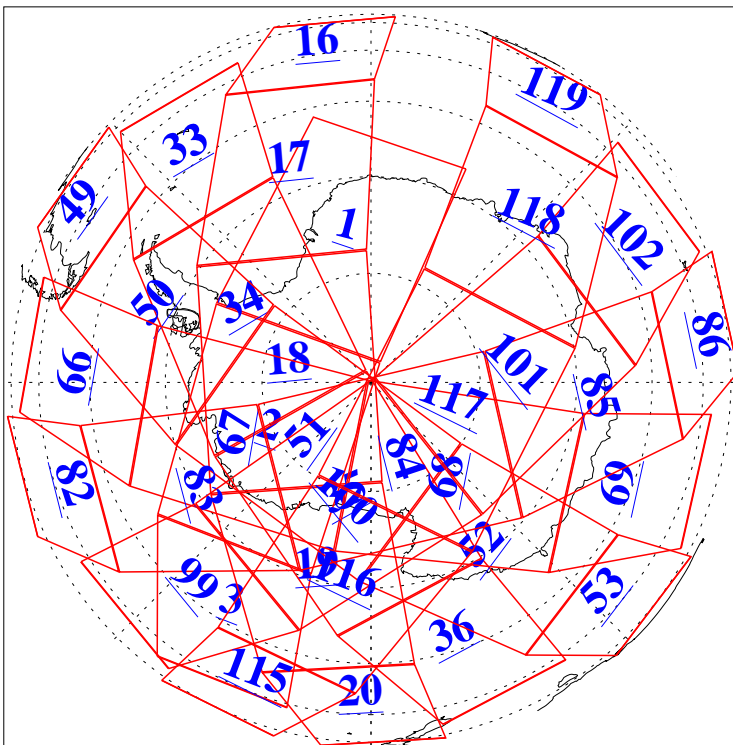

L1B Availability
AMSU Granules: 240
HSB Granules: 0
AIRS Granules: 240

17 Oct 2004
DoY 291
Aqua Day 897
Granules: 1 to 120

Granules: 121 to 240

Legend: AMSU Available, HSB Available, AIRS Available

L1B Availability
AMSU Granules: 240
HSB Granules: 0
AIRS Granules: 240

17 Oct 2004
DoY 291
Aqua Day 897

Ascending Granules

Descending Granules

L1B Availability
 AMSU Granules: 240
 HSB Granules: 0
 AIRS Granules: 240

17 Oct 2004
 DoY 291
 Aqua Day 897

Northern Hemisphere Granules

Southern Hemisphere Granules

Legend: AMSU Available, HSB Available, AIRS Available