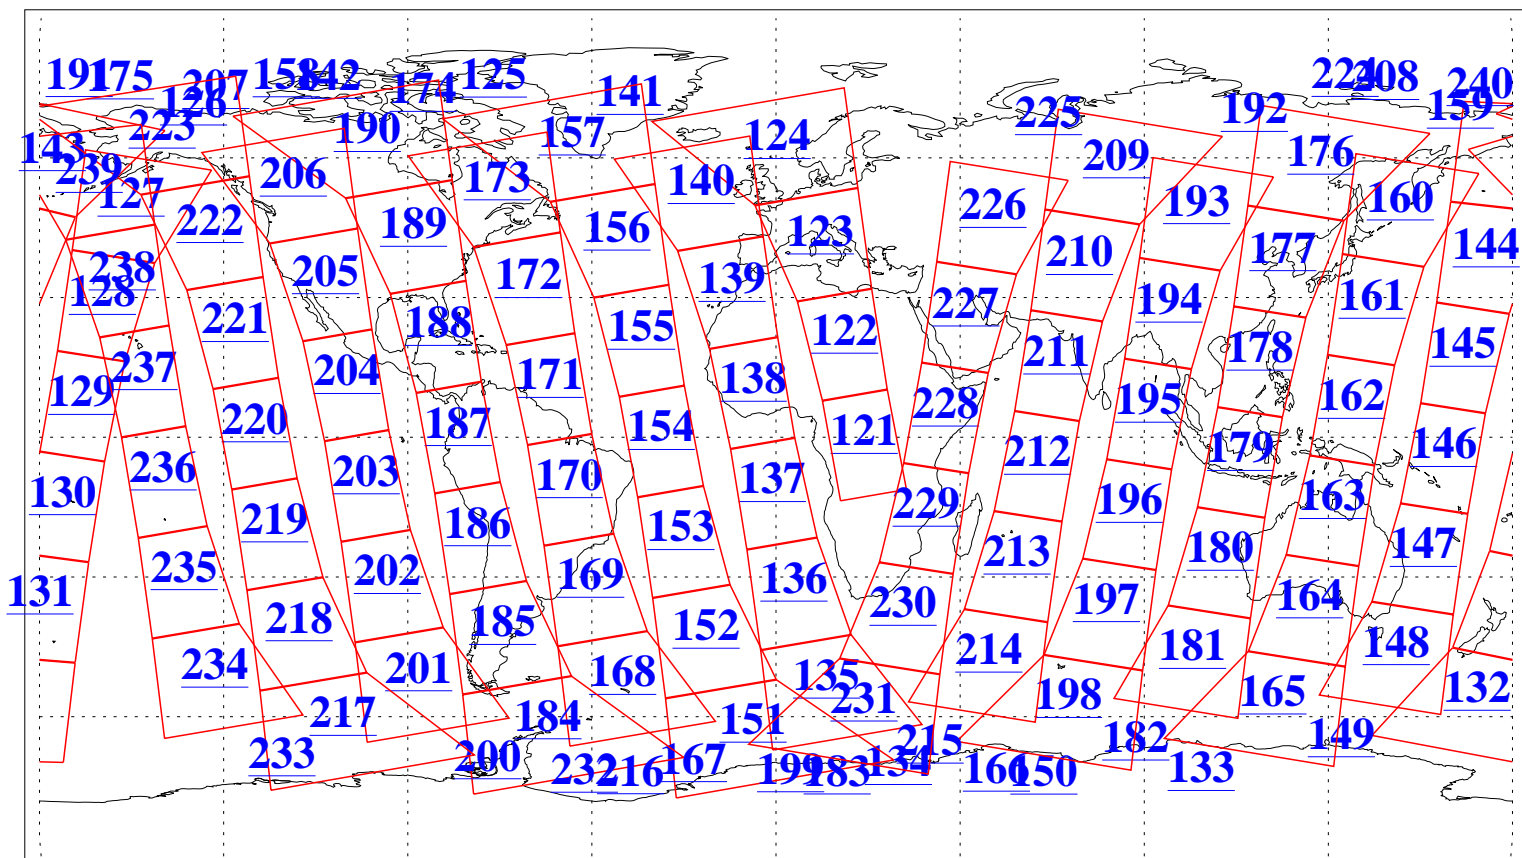

L1B Availability
AMSU Granules: 240
HSB Granules: 0
AIRS Granules: 240

17 Oct 2004
DoY 291
Aqua Day 897
Granules: 1 to 120

Granules: 121 to 240

Legend: AMSU Available, HSB Available, AIRS Available

L1B Availability
AMSU Granules: 240
HSB Granules: 0
AIRS Granules: 240

17 Oct 2004
DoY 291
Aqua Day 897

Ascending Granules

Descending Granules

L1B Availability
 AMSU Granules: 240
 HSB Granules: 0
 AIRS Granules: 240

17 Oct 2004
 DoY 291
 Aqua Day 897

Northern Hemisphere Granules

Southern Hemisphere Granules

Legend: AMSU Available, HSB Available, AIRS Available