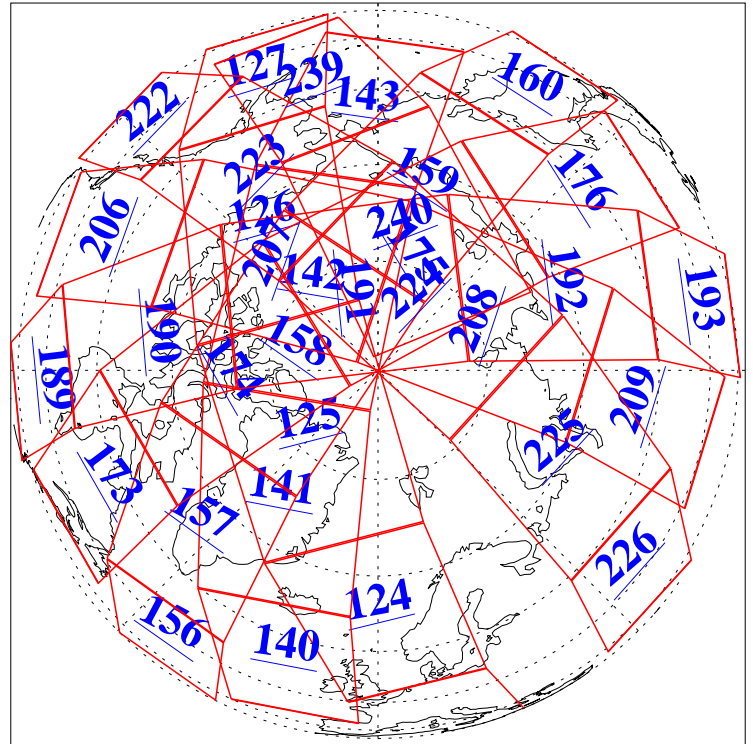

L1B Availability
AMSU Granules: 240
HSB Granules: 0
AIRS Granules: 240

17 Oct 2004
DoY 291
Aqua Day 897
Granules: 1 to 120

Granules: 121 to 240

Legend: AMSU Available, HSB Available, AIRS Available

L1B Availability
AMSU Granules: 240
HSB Granules: 0
AIRS Granules: 240

17 Oct 2004
DoY 291
Aqua Day 897

Ascending Granules

Descending Granules

L1B Availability
 AMSU Granules: 240
 HSB Granules: 0
 AIRS Granules: 240

17 Oct 2004
 DoY 291
 Aqua Day 897

Northern Hemisphere Granules

Southern Hemisphere Granules

Legend: AMSU Available, HSB Available, AIRS Available