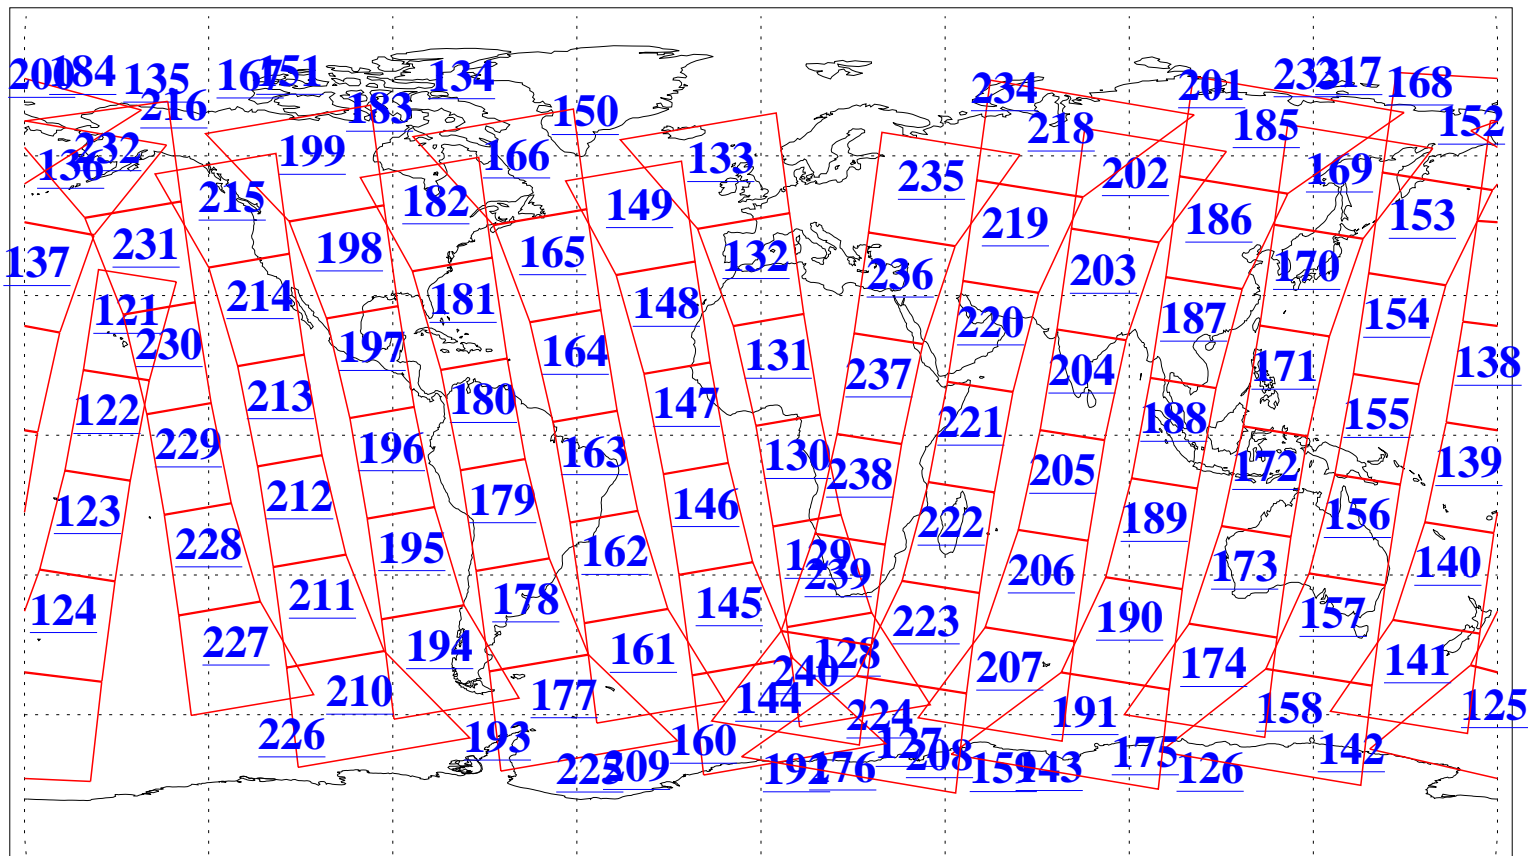

L1B Availability
AMSU Granules: 240
HSB Granules: 0
AIRS Granules: 240

16 Oct 2004
DoY 290
Aqua Day 896
Granules: 1 to 120

Granules: 121 to 240

Legend: AMSU Available, HSB Available, AIRS Available

L1B Availability
AMSU Granules: 240
HSB Granules: 0
AIRS Granules: 240

16 Oct 2004
DoY 290
Aqua Day 896

Ascending Granules

Descending Granules

Legend: AMSU Available, HSB Available, AIRS Available

L1B Availability
 AMSU Granules: 240
 HSB Granules: 0
 AIRS Granules: 240

16 Oct 2004
 DoY 290
 Aqua Day 896