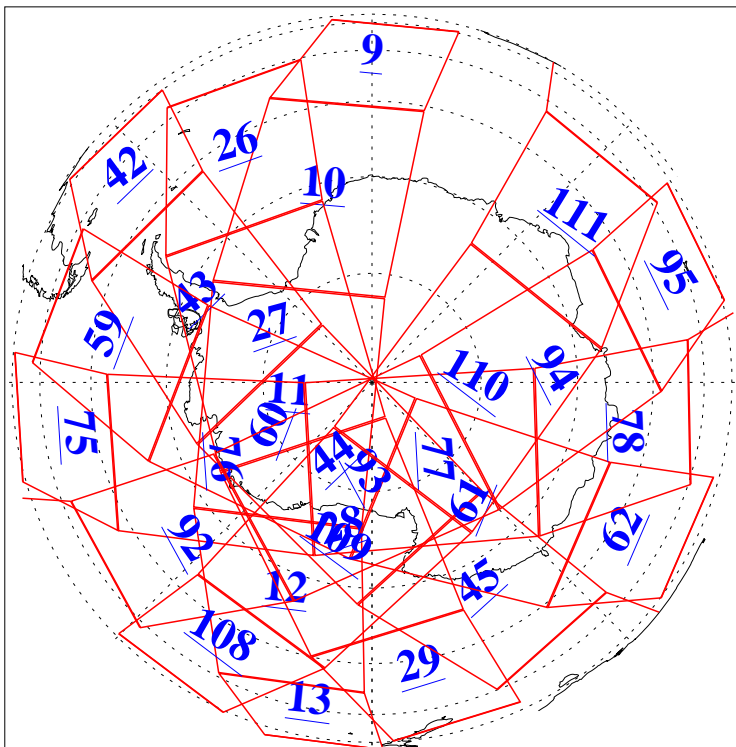

L1B Availability
AMSU Granules: 240
HSB Granules: 0
AIRS Granules: 240

16 Oct 2004
DoY 290
Aqua Day 896
Granules: 1 to 120

Granules: 121 to 240

Legend: AMSU Available, HSB Available, AIRS Available

L1B Availability
AMSU Granules: 240
HSB Granules: 0
AIRS Granules: 240

16 Oct 2004
DoY 290
Aqua Day 896

Ascending Granules

Descending Granules

Legend: AMSU Available, HSB Available, AIRS Available

L1B Availability
 AMSU Granules: 240
 HSB Granules: 0
 AIRS Granules: 240

16 Oct 2004
 DoY 290
 Aqua Day 896

Northern Hemisphere Granules

Southern Hemisphere Granules

Legend: AMSU Available, HSB Available, AIRS Available