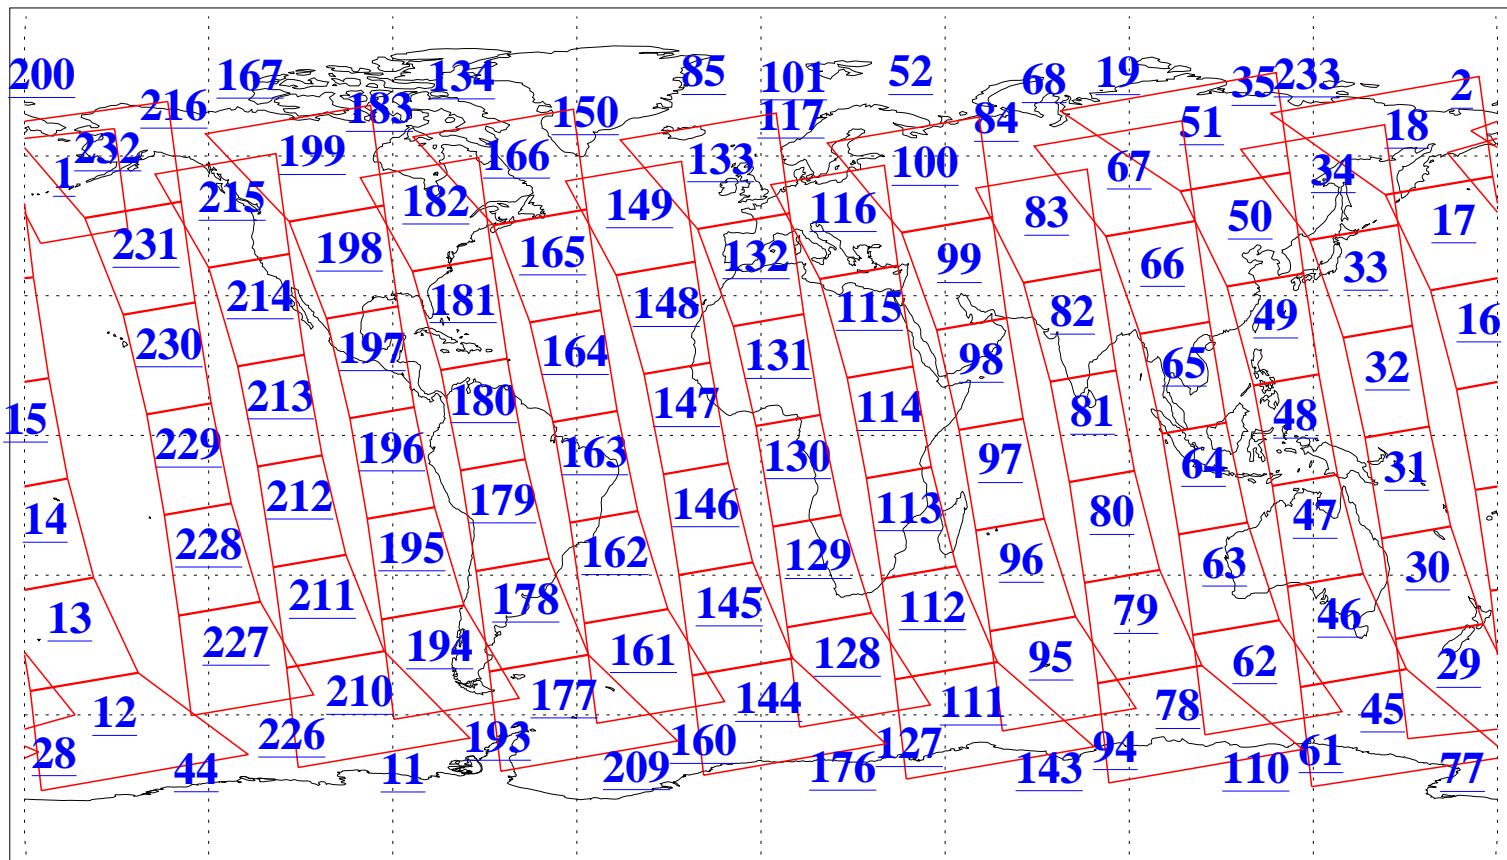

L1B Availability
AMSU Granules: 240
HSB Granules: 0
AIRS Granules: 240

16 Oct 2004
DoY 290
Aqua Day 896
Granules: 1 to 120

Granules: 121 to 240

Legend: AMSU Available, HSB Available, AIRS Available

L1B Availability
AMSU Granules: 240
HSB Granules: 0
AIRS Granules: 240

16 Oct 2004
DoY 290
Aqua Day 896

Ascending Granules

Descending Granules

Legend: AMSU Available, HSB Available, AIRS Available

L1B Availability
 AMSU Granules: 240
 HSB Granules: 0
 AIRS Granules: 240

16 Oct 2004
 DoY 290
 Aqua Day 896

Northern Hemisphere Granules

Southern Hemisphere Granules

Legend: AMSU Available, HSB Available, AIRS Available