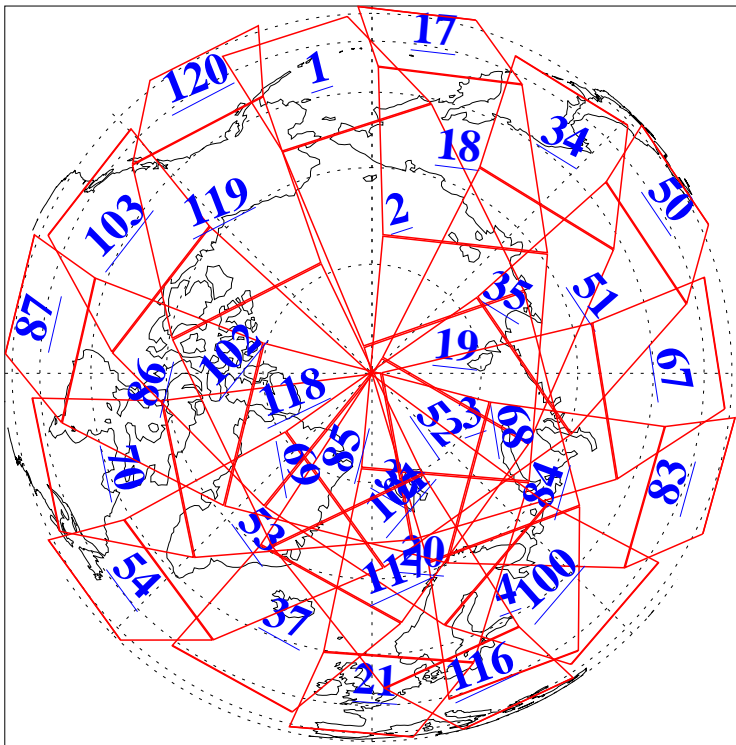

L1B Availability
AMSU Granules: 240
HSB Granules: 0
AIRS Granules: 240

16 Oct 2004
DoY 290
Aqua Day 896
Granules: 1 to 120

Granules: 121 to 240

Legend: AMSU Available, HSB Available, AIRS Available

L1B Availability
AMSU Granules: 240
HSB Granules: 0
AIRS Granules: 240

16 Oct 2004
DoY 290
Aqua Day 896

Ascending Granules

Descending Granules

Legend: AMSU Available, HSB Available, AIRS Available

L1B Availability
 AMSU Granules: 240
 HSB Granules: 0
 AIRS Granules: 240

16 Oct 2004
 DoY 290
 Aqua Day 896

Northern Hemisphere Granules

Southern Hemisphere Granules

Legend: AMSU Available, HSB Available, AIRS Available