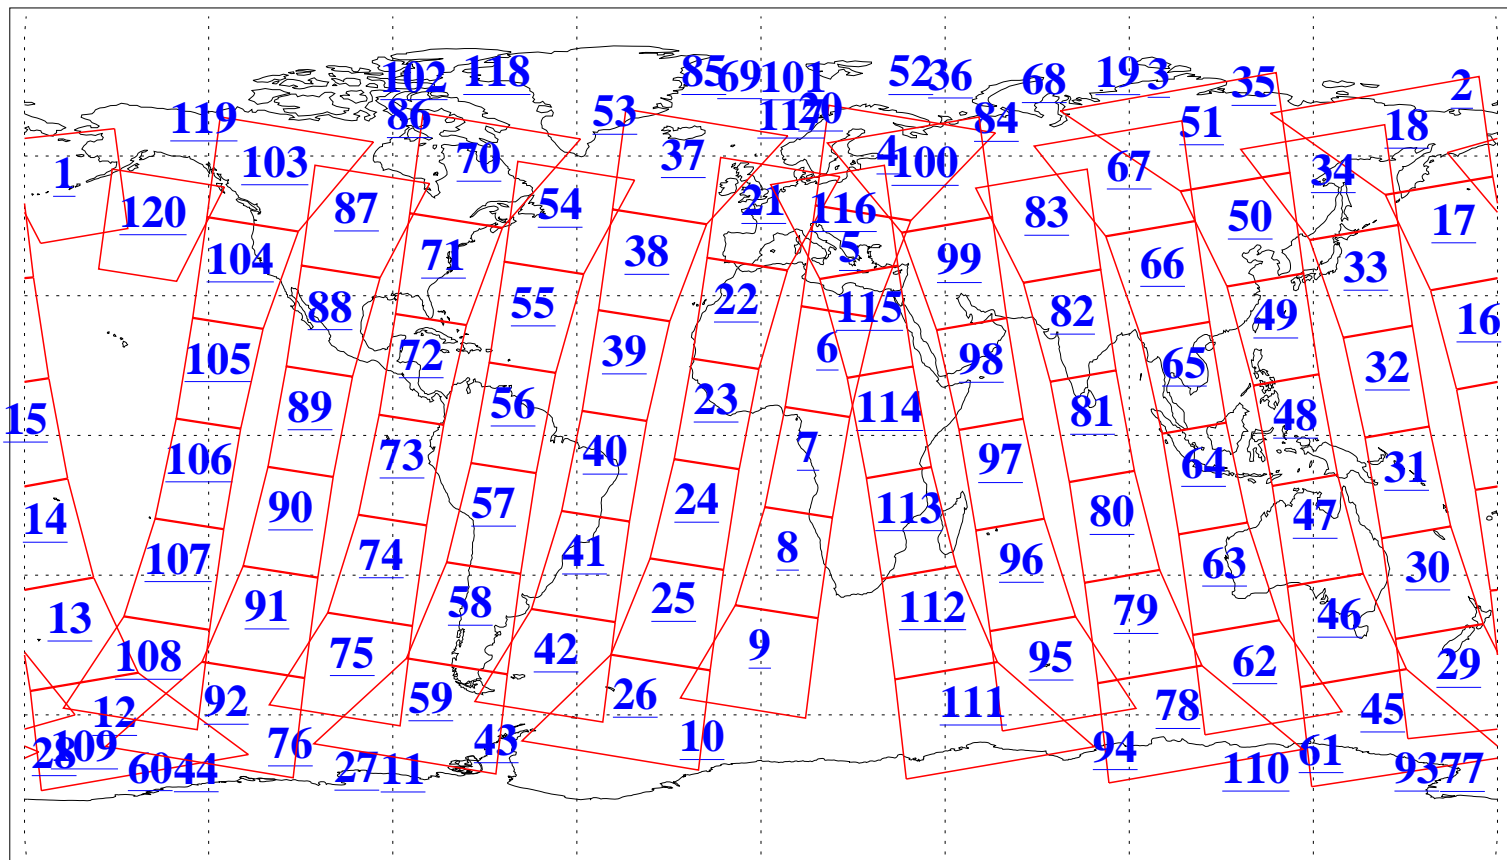

L1B Availability
AMSU Granules: 240
HSB Granules: 0
AIRS Granules: 240

16 Oct 2004
DoY 290
Aqua Day 896
Granules: 1 to 120

Granules: 121 to 240

Legend: AMSU Available, HSB Available, AIRS Available

L1B Availability
AMSU Granules: 240
HSB Granules: 0
AIRS Granules: 240

16 Oct 2004
DoY 290
Aqua Day 896

Ascending Granules

Descending Granules

Legend: AMSU Available, HSB Available, AIRS Available

L1B Availability
 AMSU Granules: 240
 HSB Granules: 0
 AIRS Granules: 240

16 Oct 2004
 DoY 290
 Aqua Day 896

Northern Hemisphere Granules

Southern Hemisphere Granules

Legend: AMSU Available, HSB Available, AIRS Available