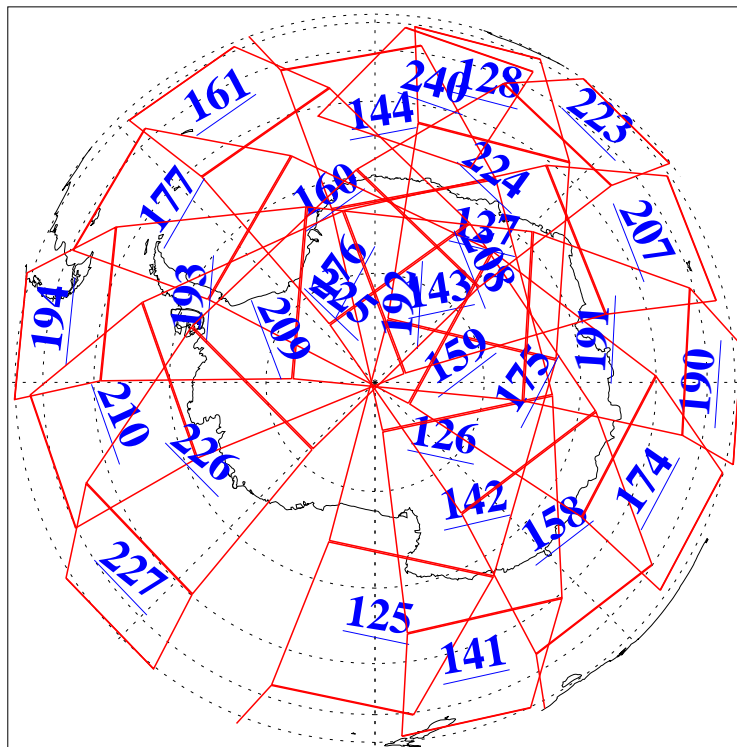

L1B Availability
AMSU Granules: 240
HSB Granules: 0
AIRS Granules: 240

16 Oct 2004
DoY 290
Aqua Day 896
Granules: 1 to 120

Granules: 121 to 240

Legend: AMSU Available, HSB Available, AIRS Available

L1B Availability
AMSU Granules: 240
HSB Granules: 0
AIRS Granules: 240

16 Oct 2004
DoY 290
Aqua Day 896

Ascending Granules

Descending Granules

Legend: AMSU Available, HSB Available, AIRS Available

L1B Availability
 AMSU Granules: 240
 HSB Granules: 0
 AIRS Granules: 240

16 Oct 2004
 DoY 290
 Aqua Day 896

Northern Hemisphere Granules

Southern Hemisphere Granules

Legend: AMSU Available, HSB Available, AIRS Available