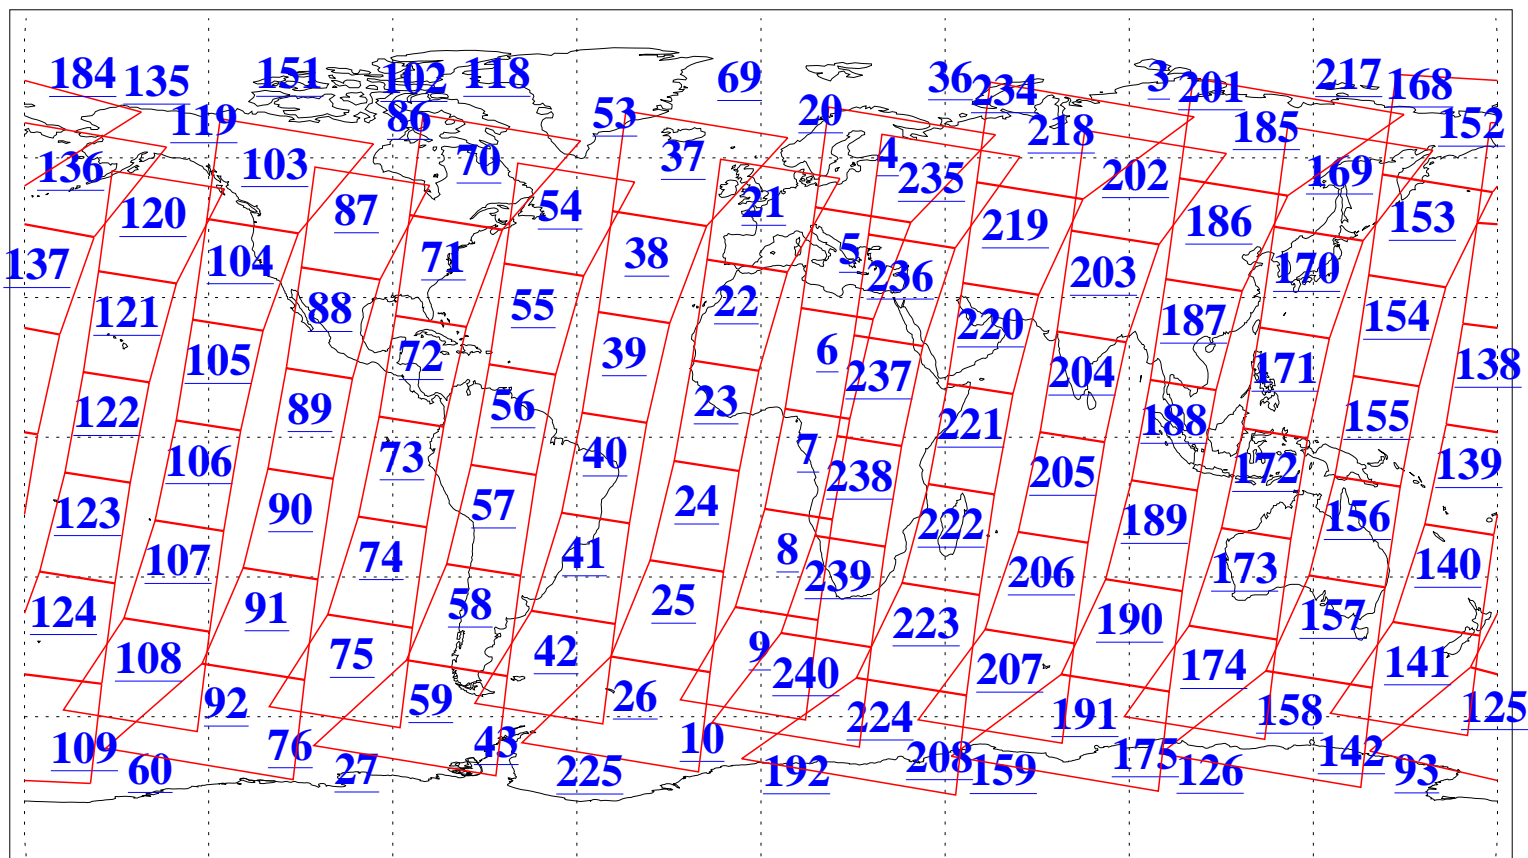

L1B Availability
AMSU Granules: 240
HSB Granules: 0
AIRS Granules: 240

16 Oct 2004
DoY 290
Aqua Day 896
Granules: 1 to 120

Granules: 121 to 240

Legend: AMSU Available, HSB Available, AIRS Available

L1B Availability
AMSU Granules: 240
HSB Granules: 0
AIRS Granules: 240

16 Oct 2004
DoY 290
Aqua Day 896

Ascending Granules

Descending Granules

Legend: AMSU Available, HSB Available, AIRS Available

L1B Availability
 AMSU Granules: 240
 HSB Granules: 0
 AIRS Granules: 240

16 Oct 2004
 DoY 290
 Aqua Day 896

Northern Hemisphere Granules

Southern Hemisphere Granules

Legend: AMSU Available, HSB Available, AIRS Available