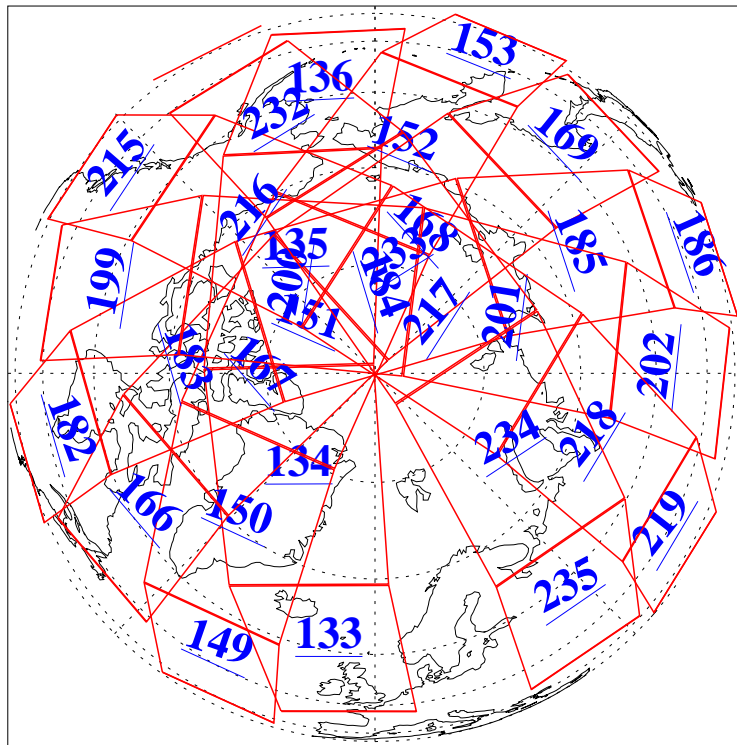

L1B Availability
AMSU Granules: 240
HSB Granules: 0
AIRS Granules: 240

16 Oct 2004
DoY 290
Aqua Day 896
Granules: 1 to 120

Granules: 121 to 240

Legend: AMSU Available, HSB Available, AIRS Available

L1B Availability
AMSU Granules: 240
HSB Granules: 0
AIRS Granules: 240

16 Oct 2004
DoY 290
Aqua Day 896

Ascending Granules

Descending Granules

Legend: AMSU Available, HSB Available, AIRS Available

L1B Availability
 AMSU Granules: 240
 HSB Granules: 0
 AIRS Granules: 240

16 Oct 2004
 DoY 290
 Aqua Day 896

Northern Hemisphere Granules

Southern Hemisphere Granules

Legend: AMSU Available, HSB Available, AIRS Available