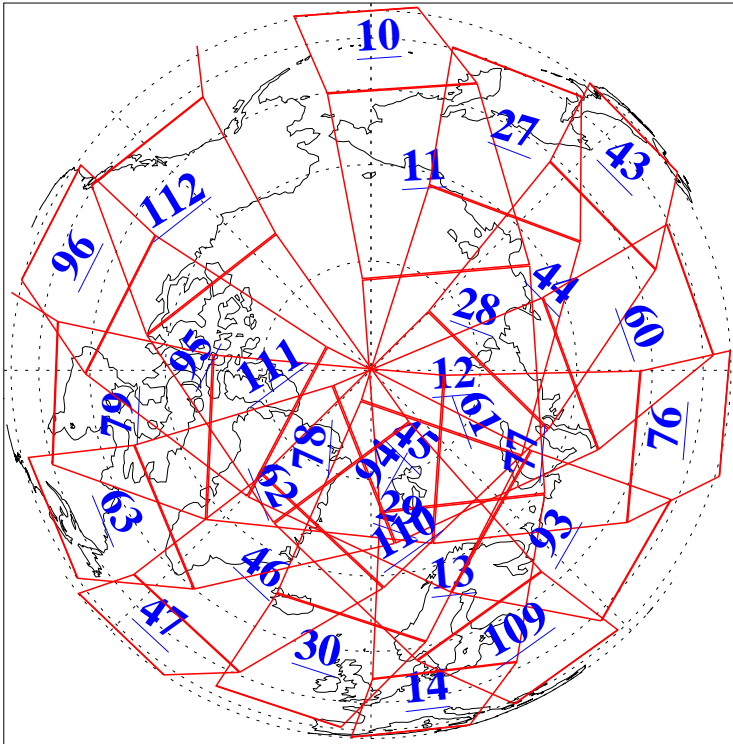

L1B Availability
AMSU Granules: 240
HSB Granules: 0
AIRS Granules: 240

15 Oct 2004
DoY 289
Aqua Day 895
Granules: 1 to 120

Granules: 121 to 240

Legend: AMSU Available, HSB Available, AIRS Available

L1B Availability
AMSU Granules: 240
HSB Granules: 0
AIRS Granules: 240

15 Oct 2004
DoY 289
Aqua Day 895

Ascending Granules

Descending Granules

Legend: AMSU Available, HSB Available, AIRS Available

L1B Availability
 AMSU Granules: 240
 HSB Granules: 0
 AIRS Granules: 240

15 Oct 2004
 DoY 289
 Aqua Day 895

Northern Hemisphere Granules

Southern Hemisphere Granules

Legend: AMSU Available, HSB Available, AIRS Available