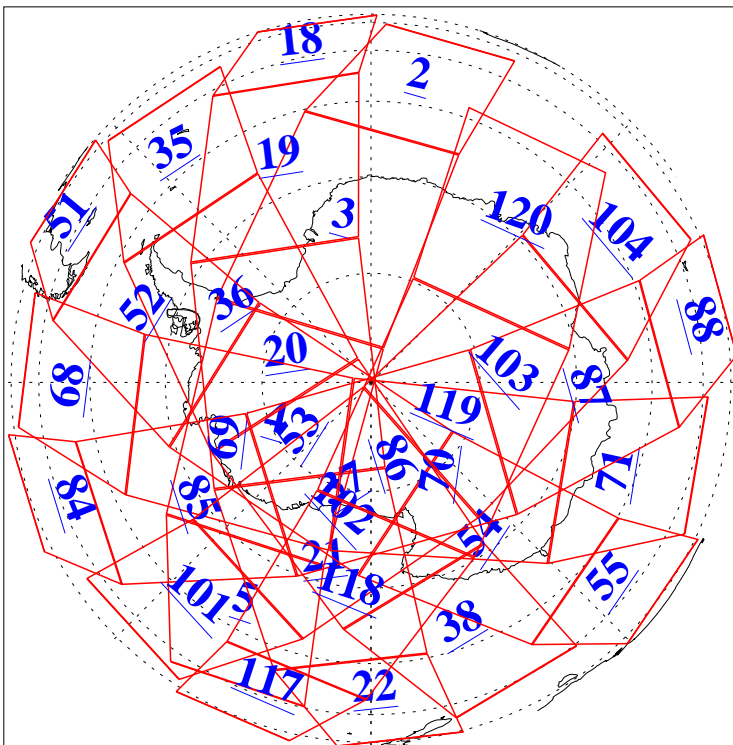

L1B Availability
AMSU Granules: 240
HSB Granules: 0
AIRS Granules: 240

15 Oct 2004
DoY 289
Aqua Day 895
Granules: 1 to 120

Granules: 121 to 240

Legend: AMSU Available, HSB Available, AIRS Available

L1B Availability
AMSU Granules: 240
HSB Granules: 0
AIRS Granules: 240

15 Oct 2004
DoY 289
Aqua Day 895

Ascending Granules

Descending Granules

Legend: AMSU Available, HSB Available, AIRS Available

L1B Availability
 AMSU Granules: 240
 HSB Granules: 0
 AIRS Granules: 240

15 Oct 2004
 DoY 289
 Aqua Day 895

Northern Hemisphere Granules

Southern Hemisphere Granules

Legend: AMSU Available, HSB Available, AIRS Available