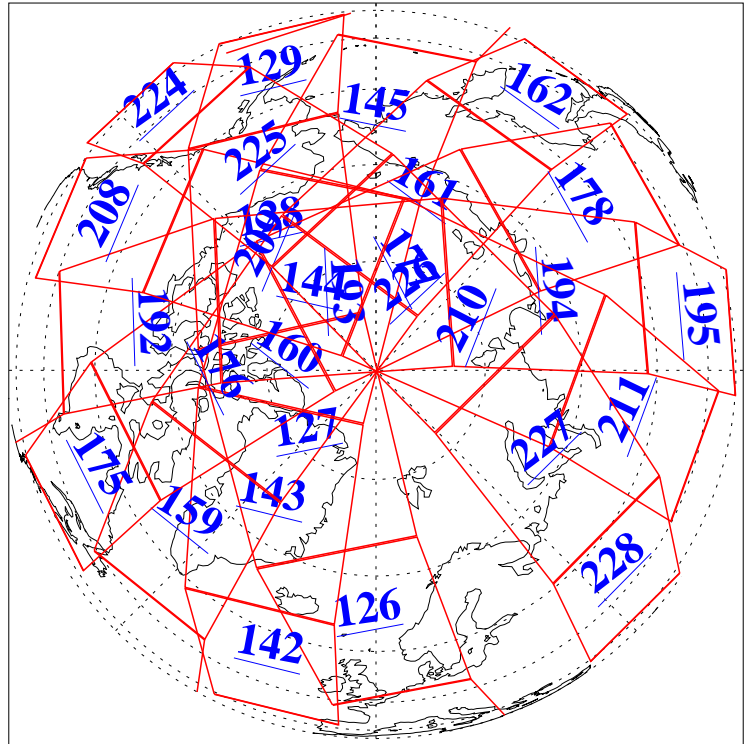

L1B Availability
AMSU Granules: 240
HSB Granules: 0
AIRS Granules: 240

15 Oct 2004
DoY 289
Aqua Day 895
Granules: 1 to 120

Granules: 121 to 240

Legend: AMSU Available, HSB Available, AIRS Available

L1B Availability
AMSU Granules: 240
HSB Granules: 0
AIRS Granules: 240

15 Oct 2004
DoY 289
Aqua Day 895

Ascending Granules

Descending Granules

Legend: AMSU Available, HSB Available, AIRS Available

L1B Availability
 AMSU Granules: 240
 HSB Granules: 0
 AIRS Granules: 240

15 Oct 2004
 DoY 289
 Aqua Day 895

Northern Hemisphere Granules

Southern Hemisphere Granules

Legend: AMSU Available, HSB Available, AIRS Available