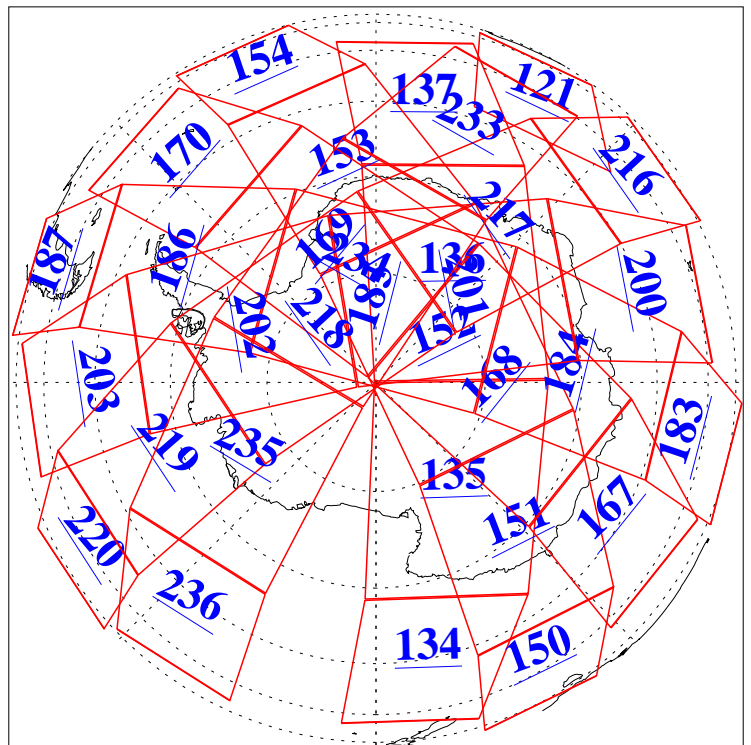

L1B Availability
AMSU Granules: 240
HSB Granules: 0
AIRS Granules: 240

15 Oct 2004
DoY 289
Aqua Day 895
Granules: 1 to 120

Granules: 121 to 240

Legend: AMSU Available, HSB Available, AIRS Available

L1B Availability
AMSU Granules: 240
HSB Granules: 0
AIRS Granules: 240

15 Oct 2004
DoY 289
Aqua Day 895

Ascending Granules

Descending Granules

Legend: AMSU Available, HSB Available, AIRS Available

L1B Availability
 AMSU Granules: 240
 HSB Granules: 0
 AIRS Granules: 240

15 Oct 2004
 DoY 289
 Aqua Day 895

Northern Hemisphere Granules

Southern Hemisphere Granules

Legend: AMSU Available, HSB Available, AIRS Available