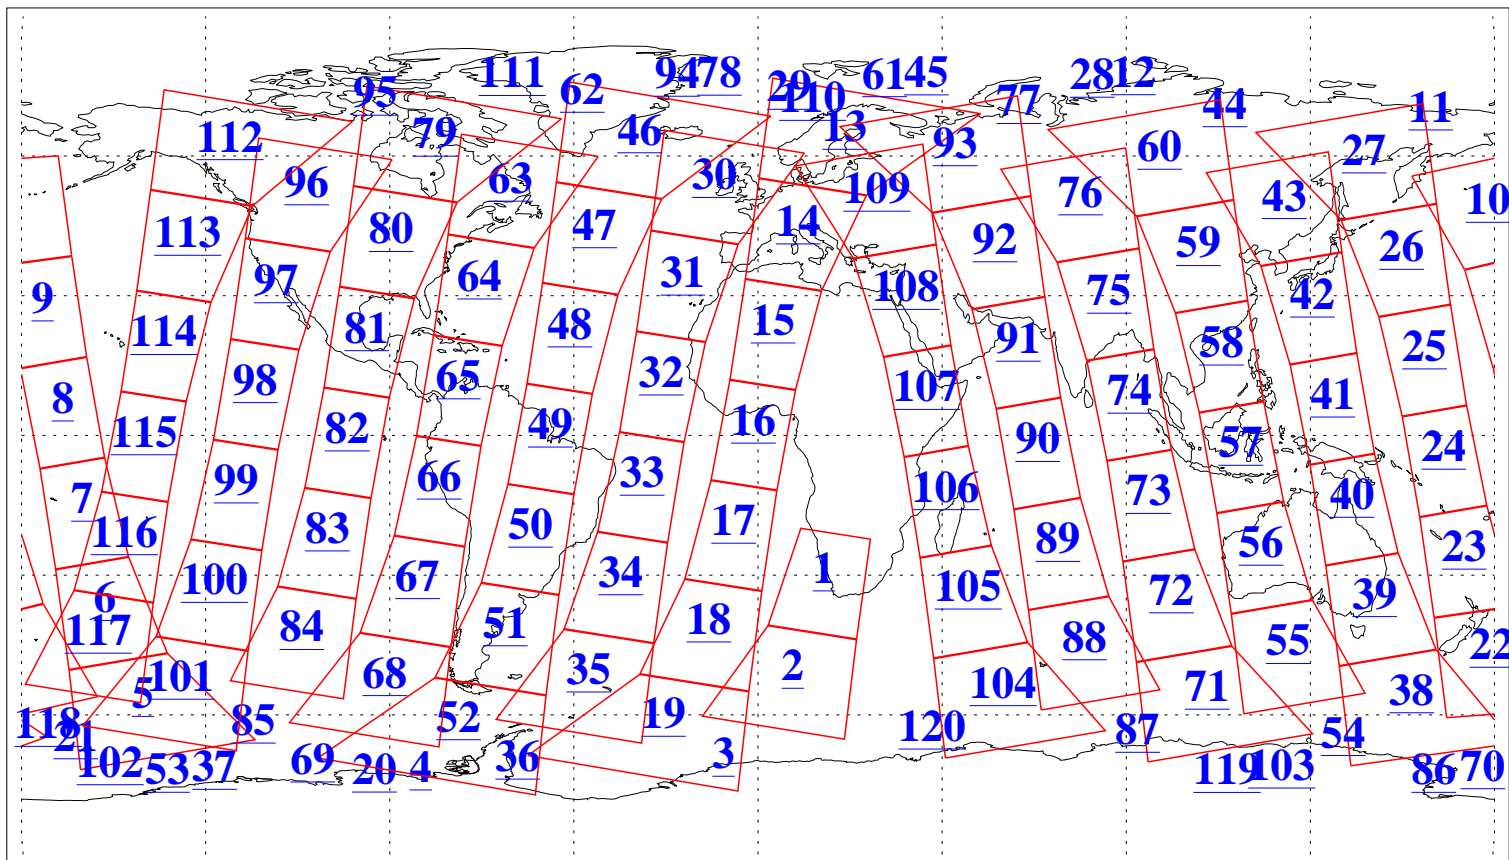

L1B Availability
AMSU Granules: 240
HSB Granules: 0
AIRS Granules: 240

15 Oct 2004
DoY 289
Aqua Day 895
Granules: 1 to 120

Granules: 121 to 240

Legend: AMSU Available, HSB Available, AIRS Available

L1B Availability
AMSU Granules: 240
HSB Granules: 0
AIRS Granules: 240

15 Oct 2004
DoY 289
Aqua Day 895

Ascending Granules

Descending Granules

Legend: AMSU Available, HSB Available, AIRS Available

L1B Availability
 AMSU Granules: 240
 HSB Granules: 0
 AIRS Granules: 240

15 Oct 2004
 DoY 289
 Aqua Day 895

Northern Hemisphere Granules

Southern Hemisphere Granules

Legend: AMSU Available, HSB Available, AIRS Available