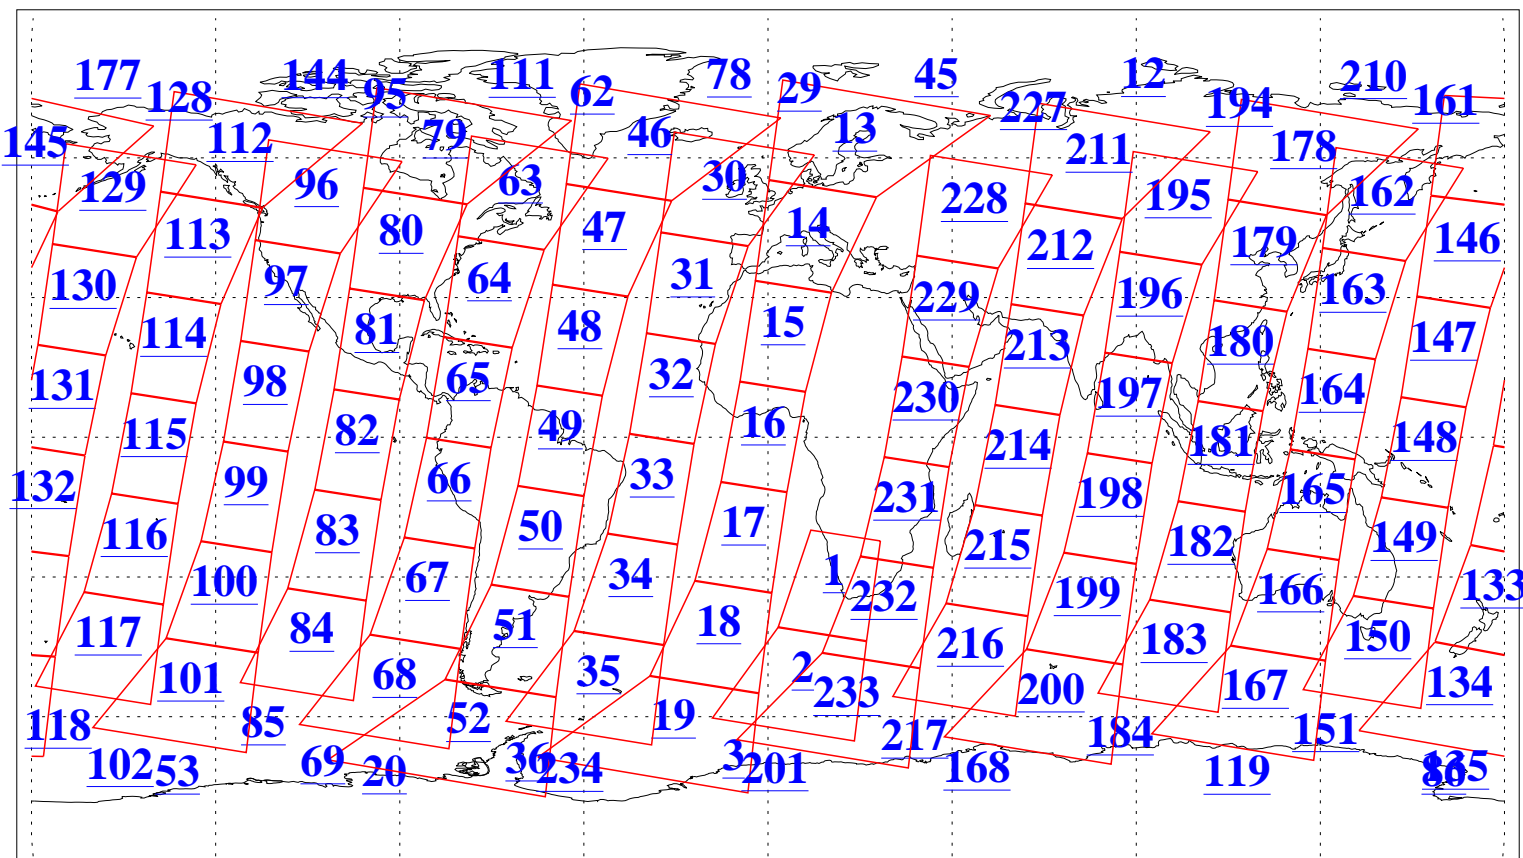

L1B Availability
AMSU Granules: 240
HSB Granules: 0
AIRS Granules: 240

15 Oct 2004
DoY 289
Aqua Day 895
Granules: 1 to 120

Granules: 121 to 240

Legend: AMSU Available, HSB Available, AIRS Available

L1B Availability
AMSU Granules: 240
HSB Granules: 0
AIRS Granules: 240

15 Oct 2004
DoY 289
Aqua Day 895

Ascending Granules

Descending Granules

Legend: AMSU Available, HSB Available, AIRS Available

L1B Availability
 AMSU Granules: 240
 HSB Granules: 0
 AIRS Granules: 240

15 Oct 2004
 DoY 289
 Aqua Day 895

Northern Hemisphere Granules

Southern Hemisphere Granules

Legend: AMSU Available, HSB Available, AIRS Available