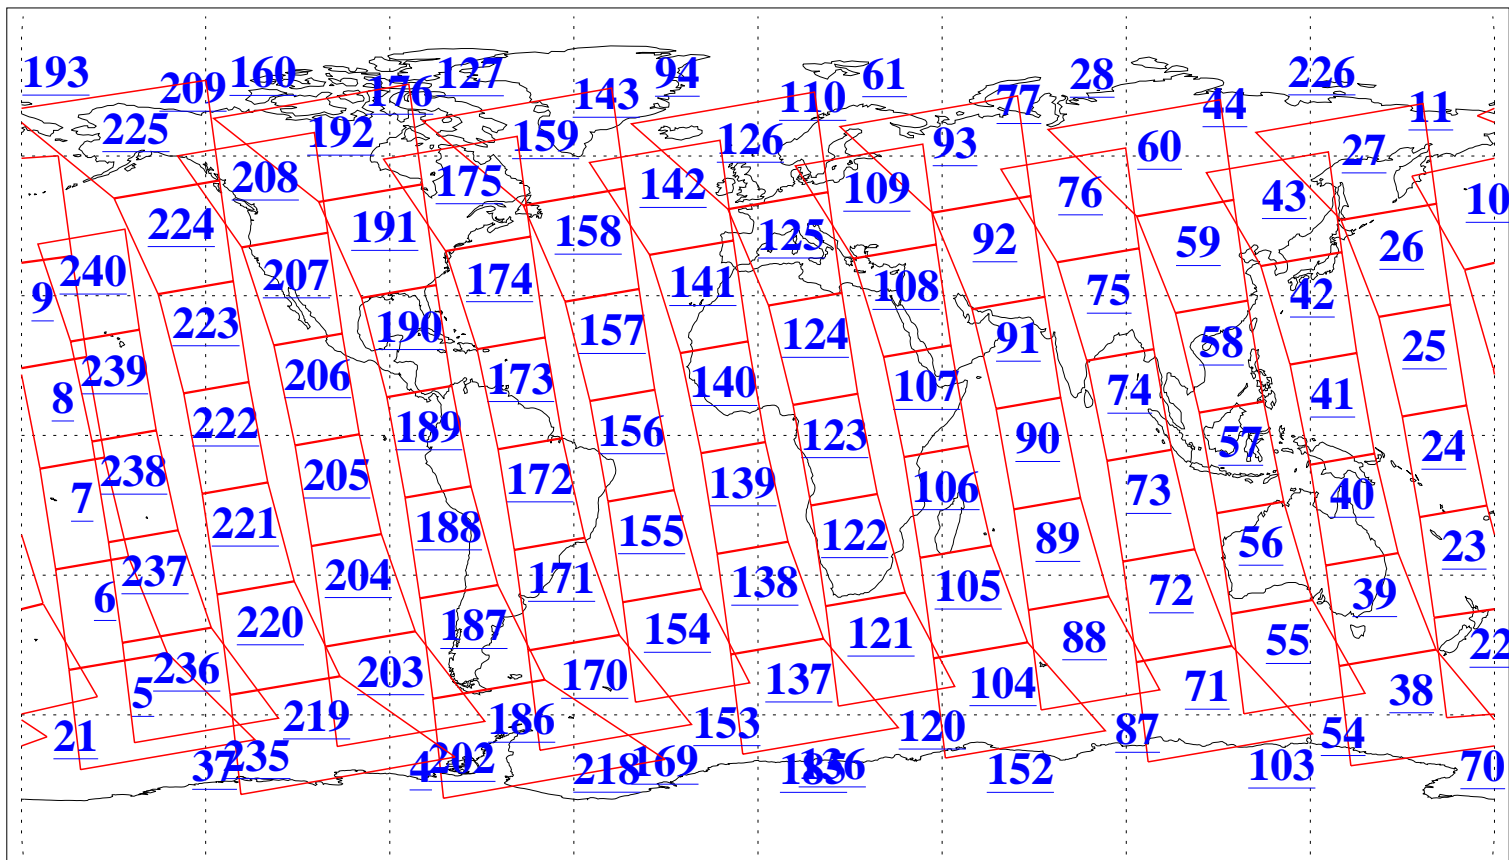

L1B Availability
AMSU Granules: 240
HSB Granules: 0
AIRS Granules: 240

15 Oct 2004
DoY 289
Aqua Day 895
Granules: 1 to 120

Granules: 121 to 240

Legend: AMSU Available, HSB Available, AIRS Available

L1B Availability
AMSU Granules: 240
HSB Granules: 0
AIRS Granules: 240

15 Oct 2004
DoY 289
Aqua Day 895

Ascending Granules

Descending Granules

Legend: AMSU Available, HSB Available, AIRS Available

L1B Availability
 AMSU Granules: 240
 HSB Granules: 0
 AIRS Granules: 240

15 Oct 2004
 DoY 289
 Aqua Day 895

Northern Hemisphere Granules

Southern Hemisphere Granules

Legend: AMSU Available, HSB Available, AIRS Available