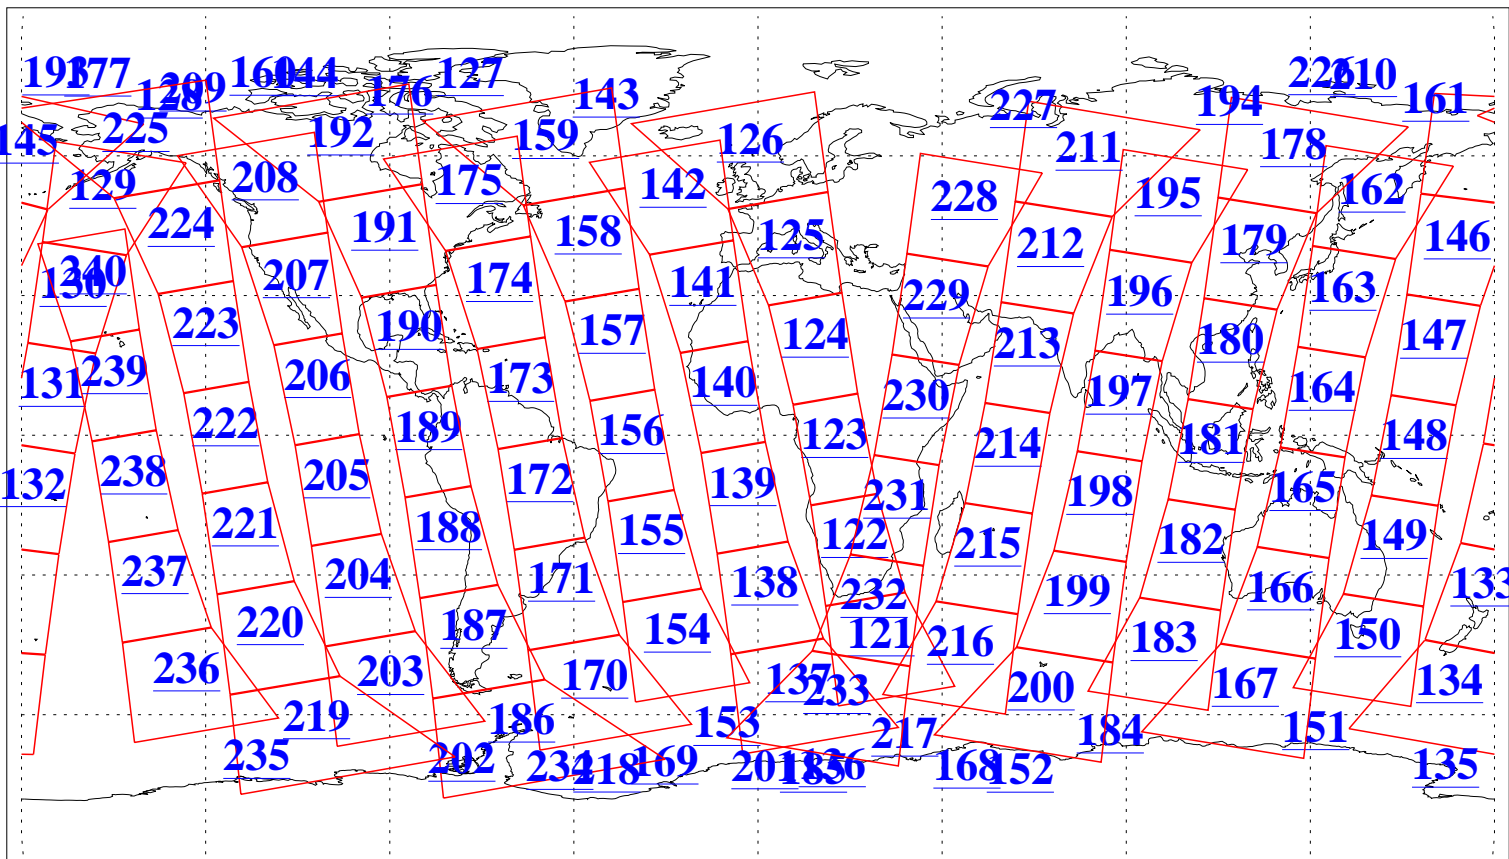

L1B Availability
AMSU Granules: 240
HSB Granules: 0
AIRS Granules: 240

15 Oct 2004
DoY 289
Aqua Day 895
Granules: 1 to 120

Granules: 121 to 240

Legend: AMSU Available, HSB Available, AIRS Available

L1B Availability
AMSU Granules: 240
HSB Granules: 0
AIRS Granules: 240

15 Oct 2004
DoY 289
Aqua Day 895

Ascending Granules

Descending Granules

Legend: AMSU Available, HSB Available, AIRS Available

L1B Availability
 AMSU Granules: 240
 HSB Granules: 0
 AIRS Granules: 240

15 Oct 2004
 DoY 289
 Aqua Day 895