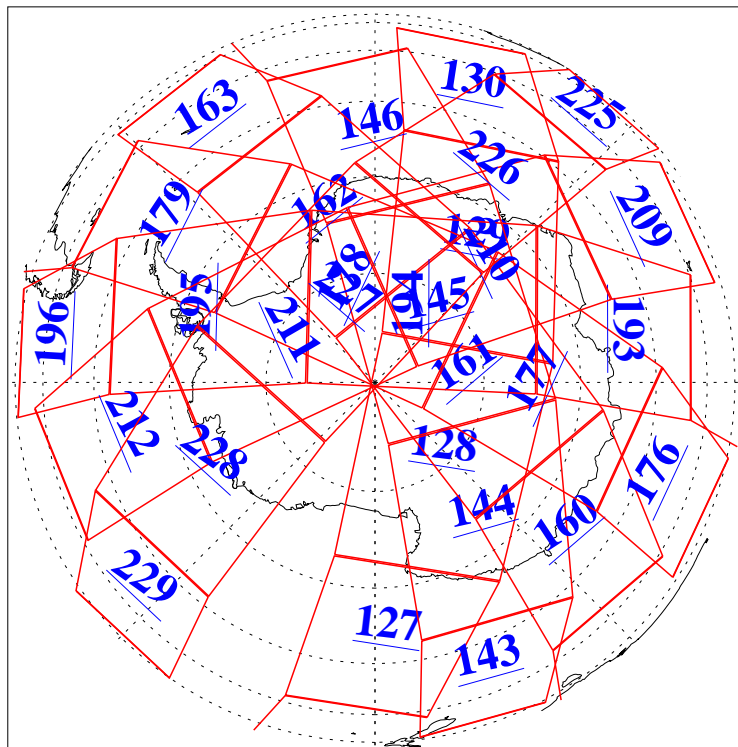

L1B Availability
AMSU Granules: 240
HSB Granules: 0
AIRS Granules: 240

14 Oct 2004
DoY 288
Aqua Day 894
Granules: 1 to 120

Granules: 121 to 240

Legend: AMSU Available, HSB Available, AIRS Available

L1B Availability
AMSU Granules: 240
HSB Granules: 0
AIRS Granules: 240

14 Oct 2004
DoY 288
Aqua Day 894

Ascending Granules

Descending Granules

Legend: AMSU Available, HSB Available, AIRS Available

L1B Availability
 AMSU Granules: 240
 HSB Granules: 0
 AIRS Granules: 240

14 Oct 2004
 DoY 288
 Aqua Day 894

Northern Hemisphere Granules

Southern Hemisphere Granules

Legend: AMSU Available, HSB Available, AIRS Available