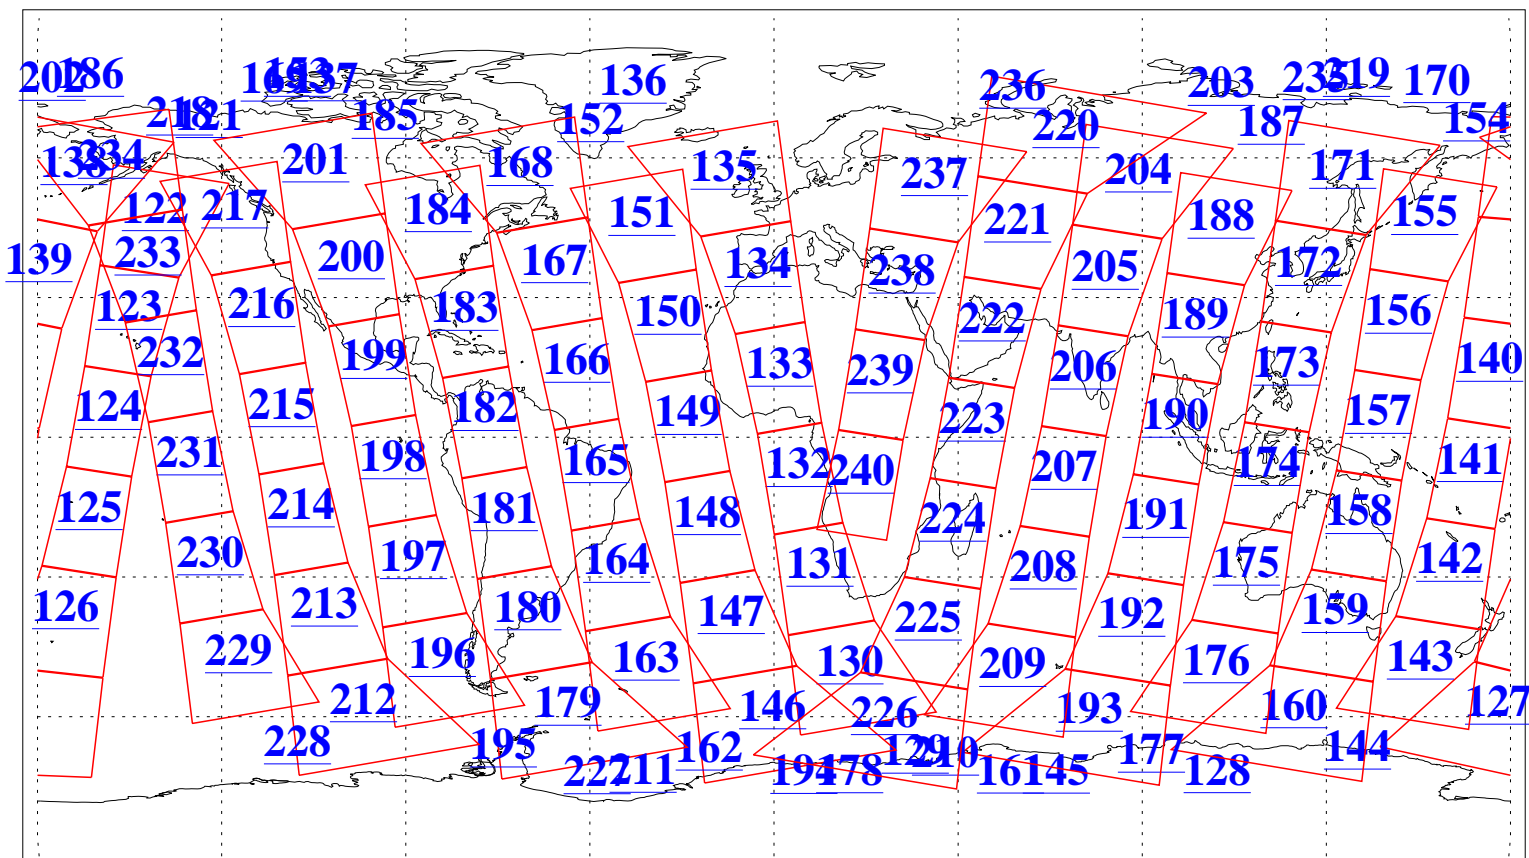

L1B Availability
AMSU Granules: 240
HSB Granules: 0
AIRS Granules: 240

14 Oct 2004
DoY 288
Aqua Day 894
Granules: 1 to 120

Granules: 121 to 240

Legend: AMSU Available, HSB Available, AIRS Available

L1B Availability
AMSU Granules: 240
HSB Granules: 0
AIRS Granules: 240

14 Oct 2004
DoY 288
Aqua Day 894

Ascending Granules

Descending Granules

Legend: AMSU Available, HSB Available, AIRS Available

L1B Availability
 AMSU Granules: 240
 HSB Granules: 0
 AIRS Granules: 240

14 Oct 2004
 DoY 288
 Aqua Day 894