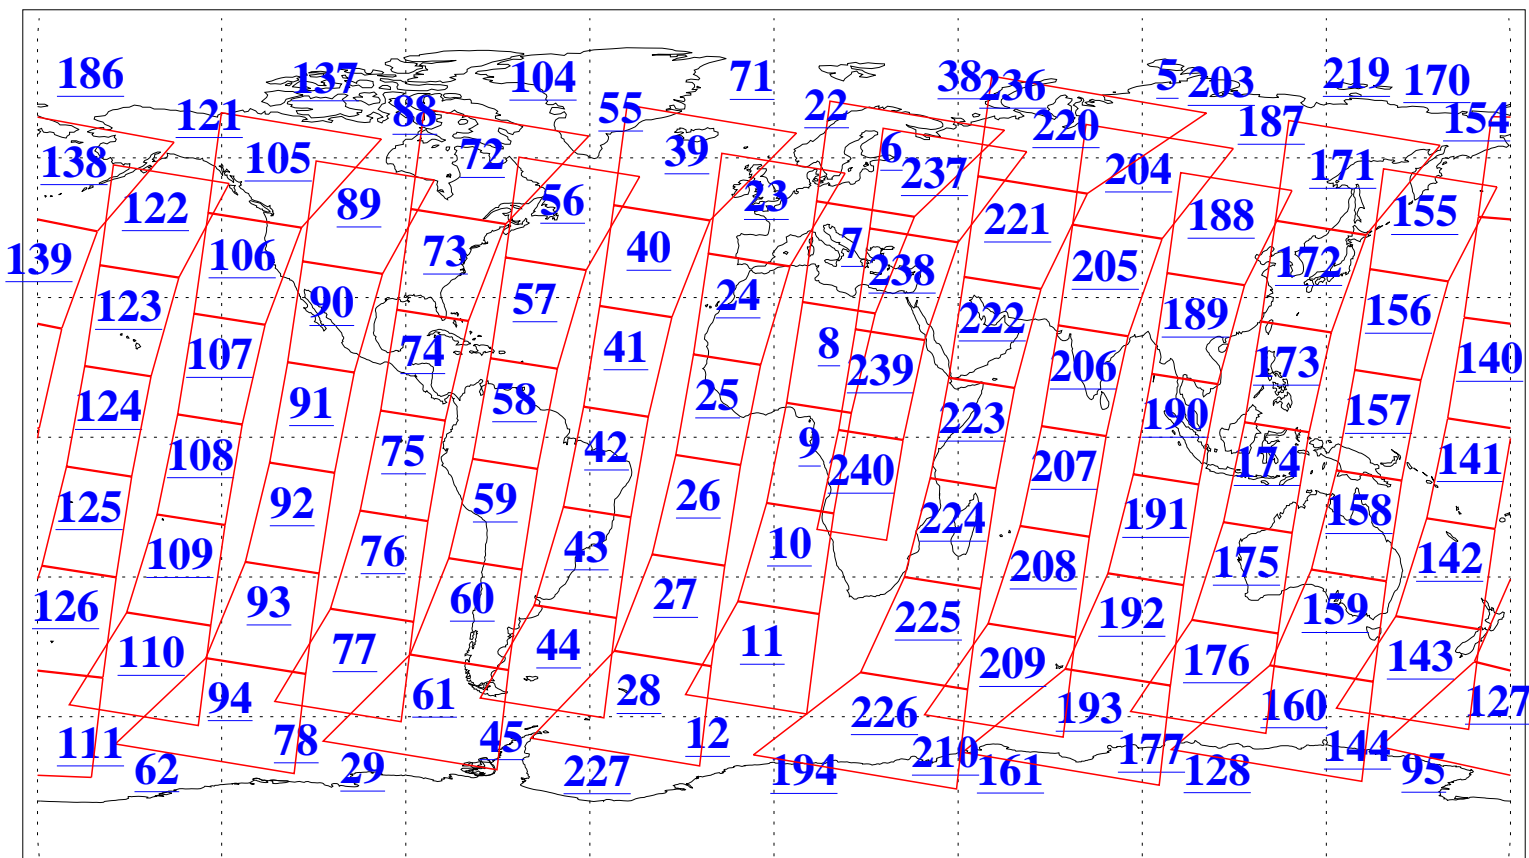

L1B Availability
AMSU Granules: 240
HSB Granules: 0
AIRS Granules: 240

14 Oct 2004
DoY 288
Aqua Day 894
Granules: 1 to 120

Granules: 121 to 240

Legend: AMSU Available, HSB Available, AIRS Available

L1B Availability
AMSU Granules: 240
HSB Granules: 0
AIRS Granules: 240

14 Oct 2004
DoY 288
Aqua Day 894

Ascending Granules

Descending Granules

Legend: AMSU Available, HSB Available, AIRS Available

L1B Availability
 AMSU Granules: 240
 HSB Granules: 0
 AIRS Granules: 240

14 Oct 2004
 DoY 288
 Aqua Day 894

Northern Hemisphere Granules

Southern Hemisphere Granules

Legend: AMSU Available, HSB Available, AIRS Available