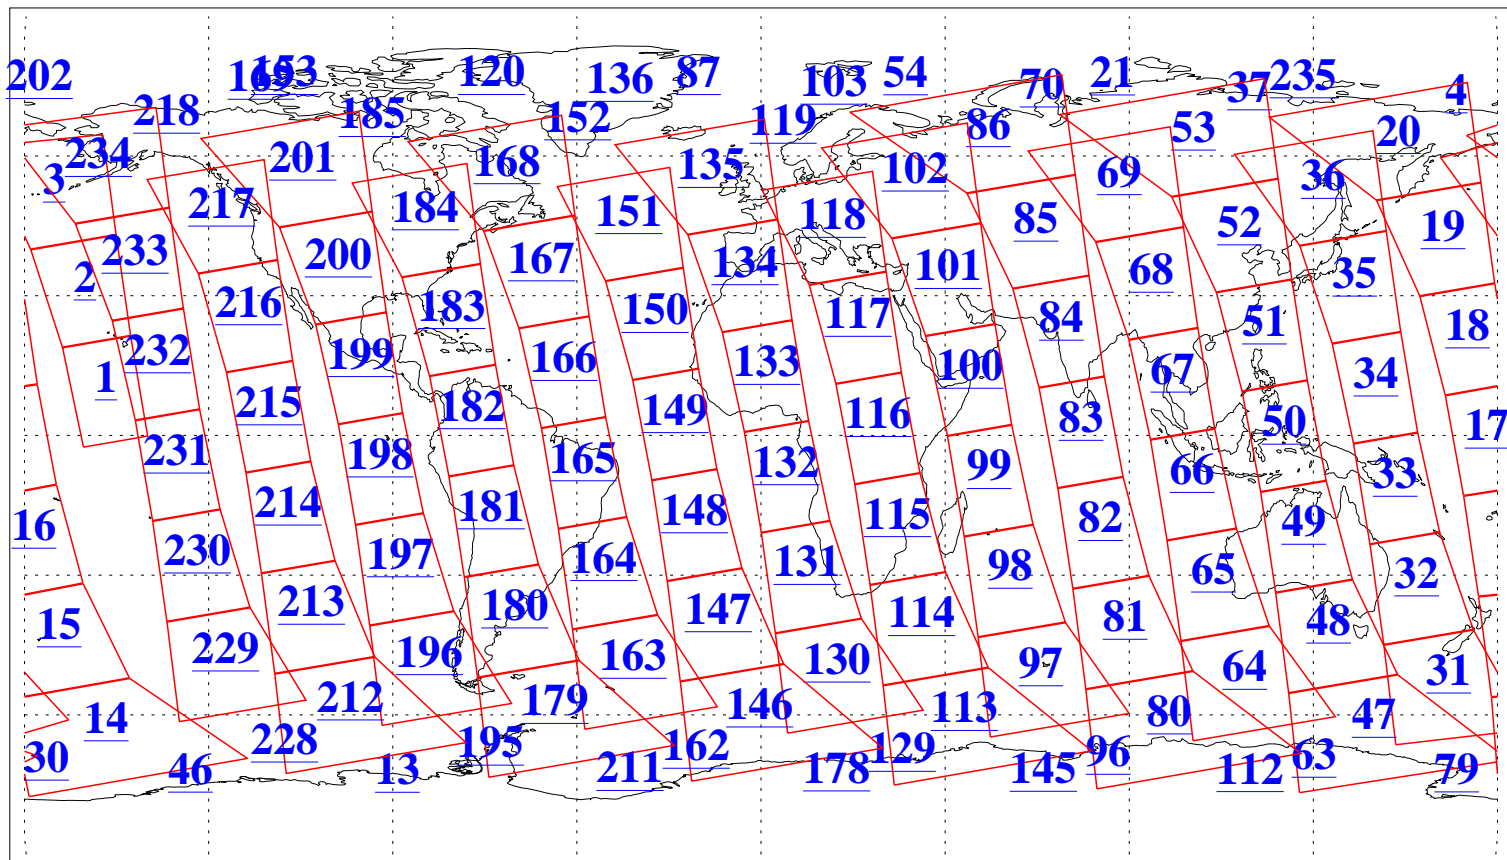

L1B Availability
AMSU Granules: 240
HSB Granules: 0
AIRS Granules: 240

14 Oct 2004
DoY 288
Aqua Day 894
Granules: 1 to 120

Granules: 121 to 240

Legend: AMSU Available, HSB Available, AIRS Available

L1B Availability
AMSU Granules: 240
HSB Granules: 0
AIRS Granules: 240

14 Oct 2004
DoY 288
Aqua Day 894

Ascending Granules

Descending Granules

Legend: AMSU Available, HSB Available, AIRS Available

L1B Availability
 AMSU Granules: 240
 HSB Granules: 0
 AIRS Granules: 240

14 Oct 2004
 DoY 288
 Aqua Day 894

Northern Hemisphere Granules

Southern Hemisphere Granules

Legend: AMSU Available, HSB Available, AIRS Available