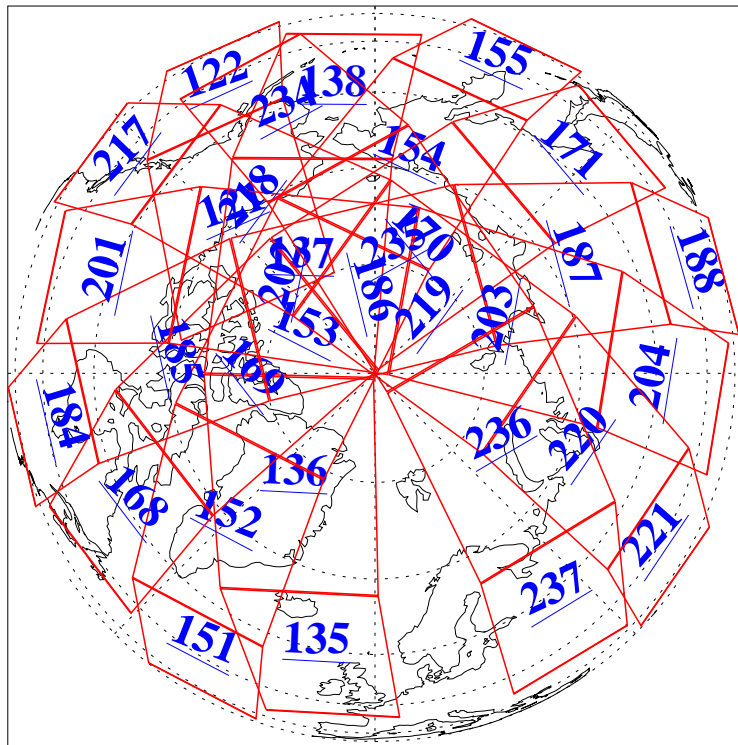

L1B Availability
AMSU Granules: 240
HSB Granules: 0
AIRS Granules: 240

14 Oct 2004
DoY 288
Aqua Day 894
Granules: 1 to 120

Granules: 121 to 240

Legend: AMSU Available, HSB Available, AIRS Available

L1B Availability
AMSU Granules: 240
HSB Granules: 0
AIRS Granules: 240

14 Oct 2004
DoY 288
Aqua Day 894

Ascending Granules

Descending Granules

Legend: AMSU Available, HSB Available, AIRS Available

L1B Availability
 AMSU Granules: 240
 HSB Granules: 0
 AIRS Granules: 240

14 Oct 2004
 DoY 288
 Aqua Day 894

Northern Hemisphere Granules

Southern Hemisphere Granules

Legend: AMSU Available, HSB Available, AIRS Available