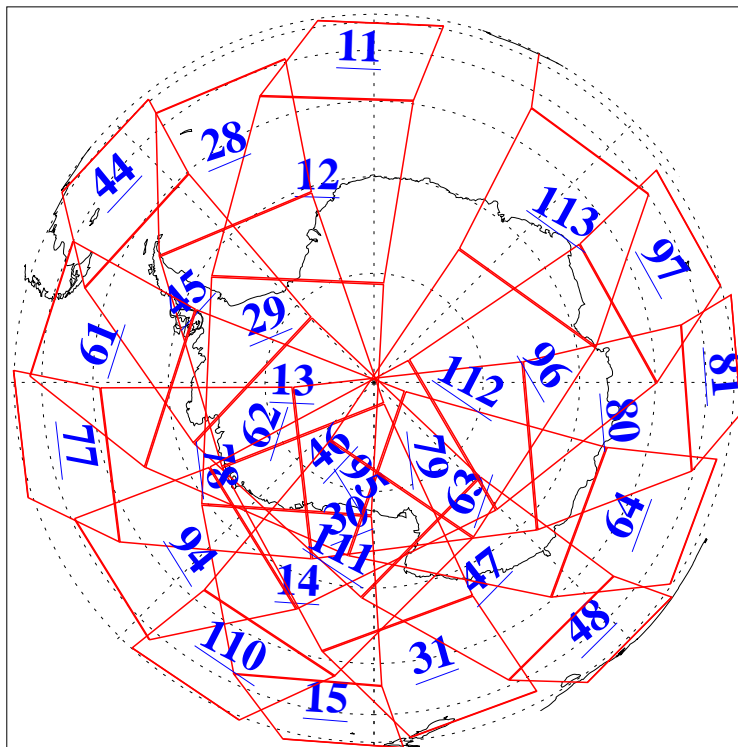

L1B Availability
AMSU Granules: 240
HSB Granules: 0
AIRS Granules: 240

14 Oct 2004
DoY 288
Aqua Day 894
Granules: 1 to 120

Granules: 121 to 240

Legend: AMSU Available, HSB Available, AIRS Available

L1B Availability
AMSU Granules: 240
HSB Granules: 0
AIRS Granules: 240

14 Oct 2004
DoY 288
Aqua Day 894

Ascending Granules

Descending Granules

Legend: AMSU Available, HSB Available, AIRS Available

L1B Availability
 AMSU Granules: 240
 HSB Granules: 0
 AIRS Granules: 240

14 Oct 2004
 DoY 288
 Aqua Day 894

Northern Hemisphere Granules

Southern Hemisphere Granules

Legend: AMSU Available, HSB Available, AIRS Available