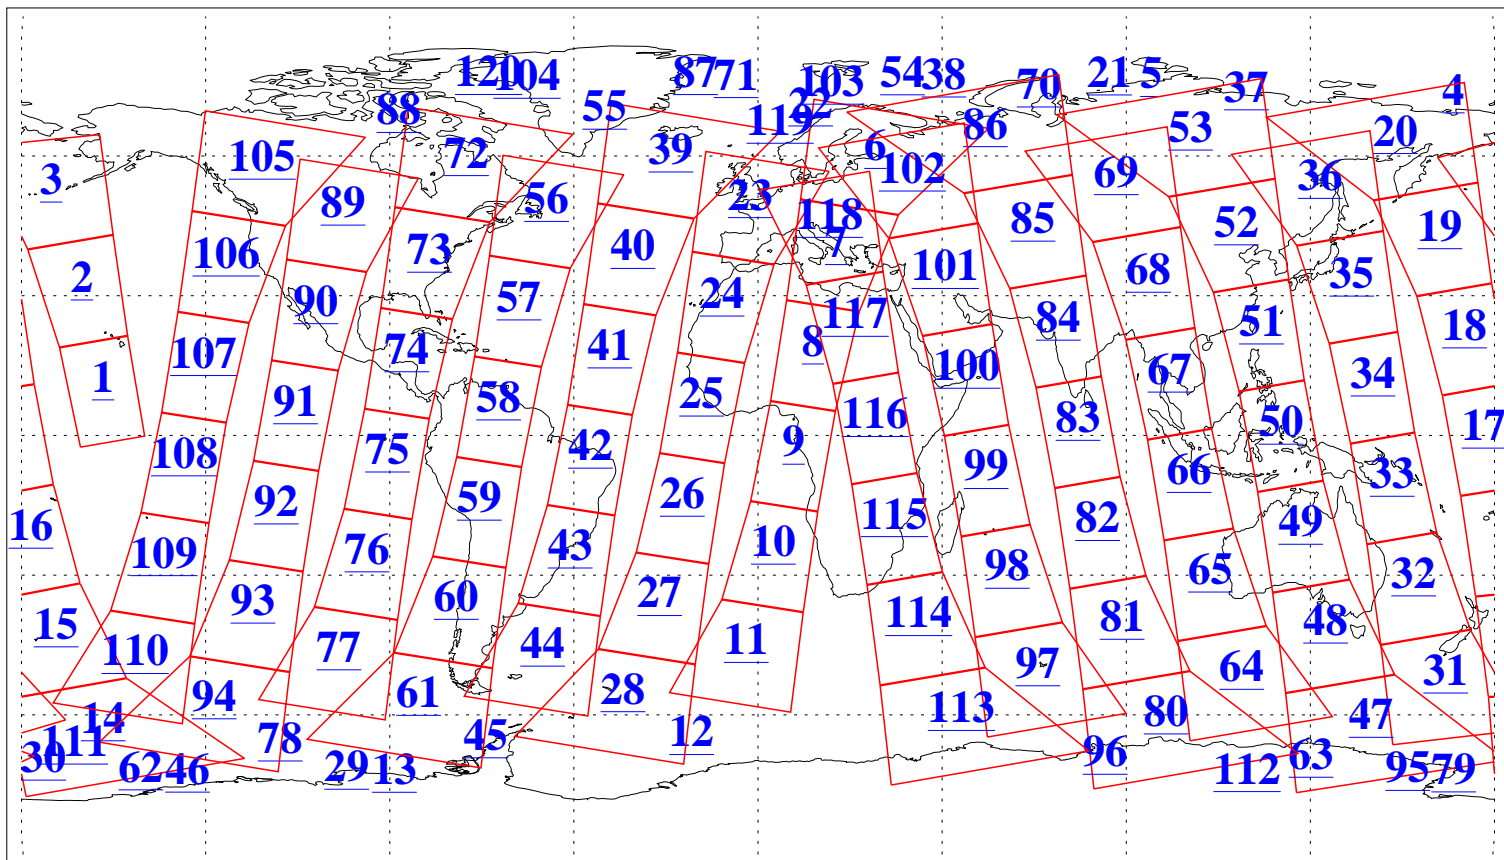

L1B Availability
AMSU Granules: 240
HSB Granules: 0
AIRS Granules: 240

14 Oct 2004
DoY 288
Aqua Day 894
Granules: 1 to 120

Granules: 121 to 240

Legend: AMSU Available, HSB Available, AIRS Available

L1B Availability
AMSU Granules: 240
HSB Granules: 0
AIRS Granules: 240

14 Oct 2004
DoY 288
Aqua Day 894

Ascending Granules

Descending Granules

Legend: AMSU Available, HSB Available, AIRS Available

L1B Availability
 AMSU Granules: 240
 HSB Granules: 0
 AIRS Granules: 240

14 Oct 2004
 DoY 288
 Aqua Day 894

Northern Hemisphere Granules

Southern Hemisphere Granules

Legend: AMSU Available, HSB Available, AIRS Available