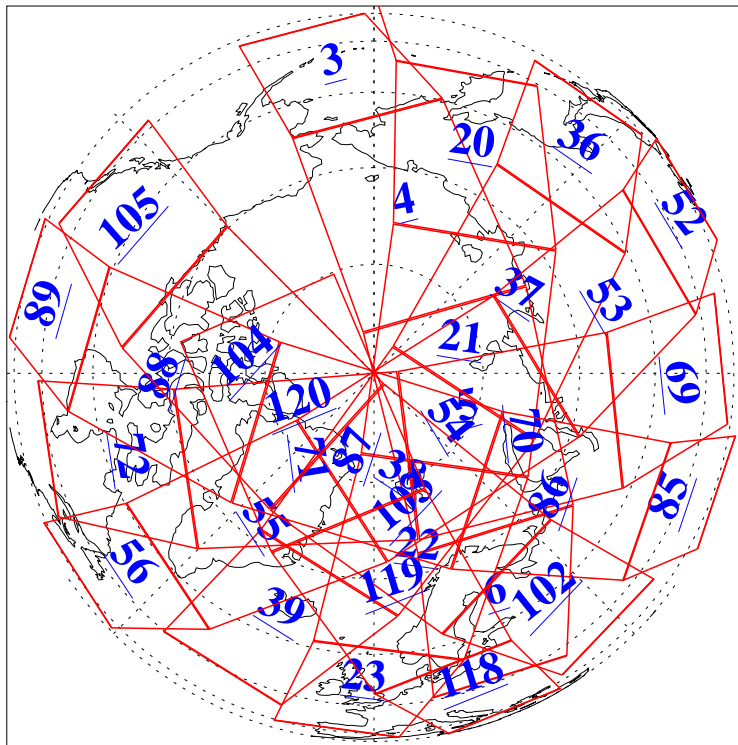

L1B Availability
AMSU Granules: 240
HSB Granules: 0
AIRS Granules: 240

14 Oct 2004
DoY 288
Aqua Day 894
Granules: 1 to 120

Granules: 121 to 240

Legend: AMSU Available, HSB Available, AIRS Available

L1B Availability
AMSU Granules: 240
HSB Granules: 0
AIRS Granules: 240

14 Oct 2004
DoY 288
Aqua Day 894

Ascending Granules

Descending Granules

Legend: AMSU Available, HSB Available, AIRS Available

L1B Availability
 AMSU Granules: 240
 HSB Granules: 0
 AIRS Granules: 240

14 Oct 2004
 DoY 288
 Aqua Day 894

Northern Hemisphere Granules

Southern Hemisphere Granules

Legend: AMSU Available, HSB Available, AIRS Available