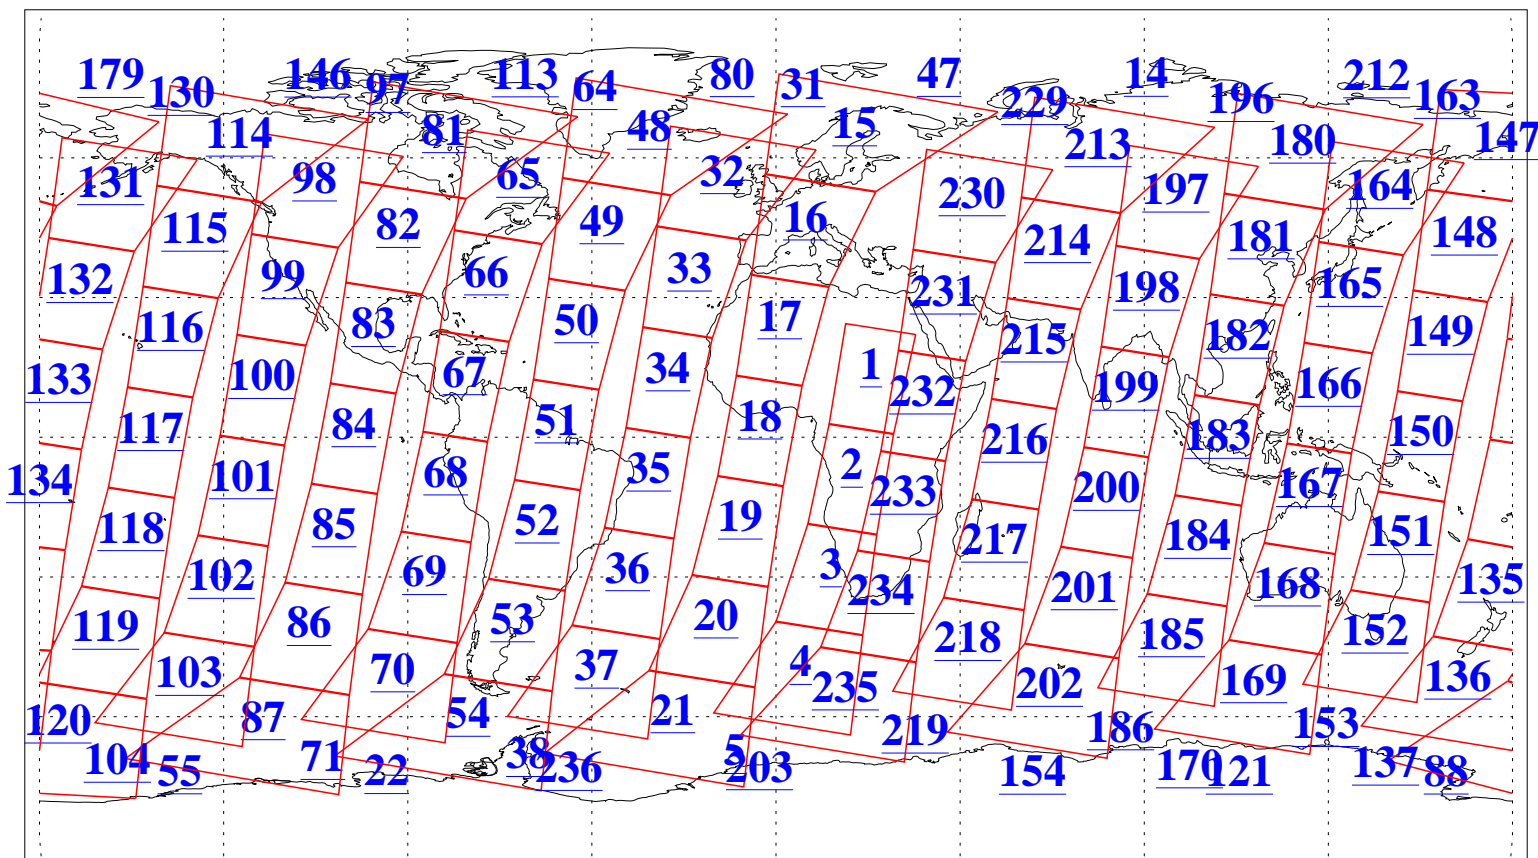

L1B Availability  
AMSU Granules: 240  
HSB Granules: 0  
AIRS Granules: 240

13 Oct 2004  
DoY 287  
Aqua Day 893  
Granules: 1 to 120

Granules: 121 to 240

Legend: AMSU Available, HSB Available, AIRS Available

L1B Availability  
AMSU Granules: 240  
HSB Granules: 0  
AIRS Granules: 240

13 Oct 2004  
DoY 287  
Aqua Day 893

Ascending Granules

Descending Granules

Legend: AMSU Available, HSB Available, AIRS Available

L1B Availability  
 AMSU Granules: 240  
 HSB Granules: 0  
 AIRS Granules: 240

13 Oct 2004  
 DoY 287  
 Aqua Day 893

Northern Hemisphere Granules

Southern Hemisphere Granules

Legend: AMSU Available, HSB Available, AIRS Available