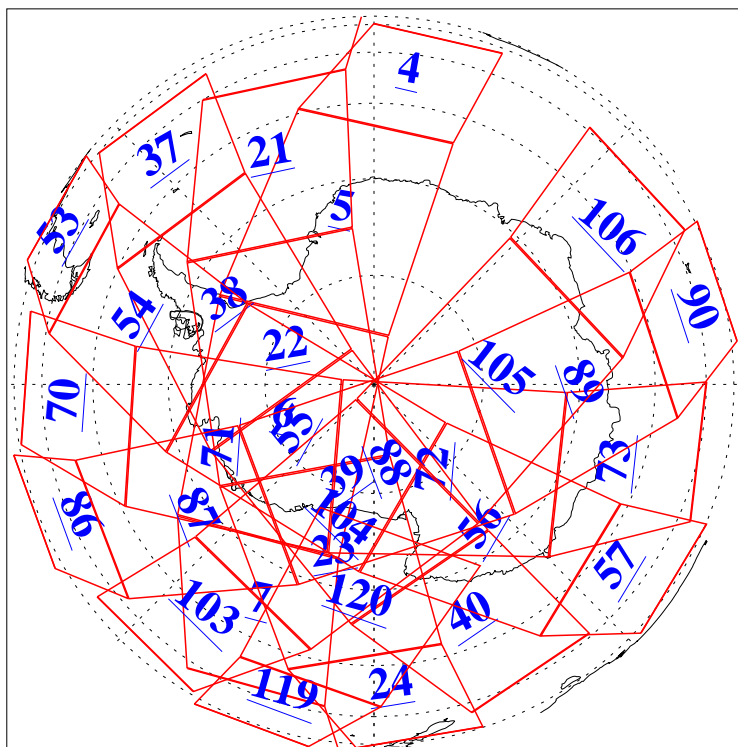

L1B Availability  
AMSU Granules: 240  
HSB Granules: 0  
AIRS Granules: 240

13 Oct 2004  
DoY 287  
Aqua Day 893  
Granules: 1 to 120

Granules: 121 to 240

Legend: AMSU Available, HSB Available, AIRS Available

L1B Availability  
AMSU Granules: 240  
HSB Granules: 0  
AIRS Granules: 240

13 Oct 2004  
DoY 287  
Aqua Day 893

Ascending Granules

Descending Granules

Legend: AMSU Available, HSB Available, AIRS Available

L1B Availability  
 AMSU Granules: 240  
 HSB Granules: 0  
 AIRS Granules: 240

13 Oct 2004  
 DoY 287  
 Aqua Day 893

Northern Hemisphere Granules

Southern Hemisphere Granules

Legend: AMSU Available, HSB Available, AIRS Available