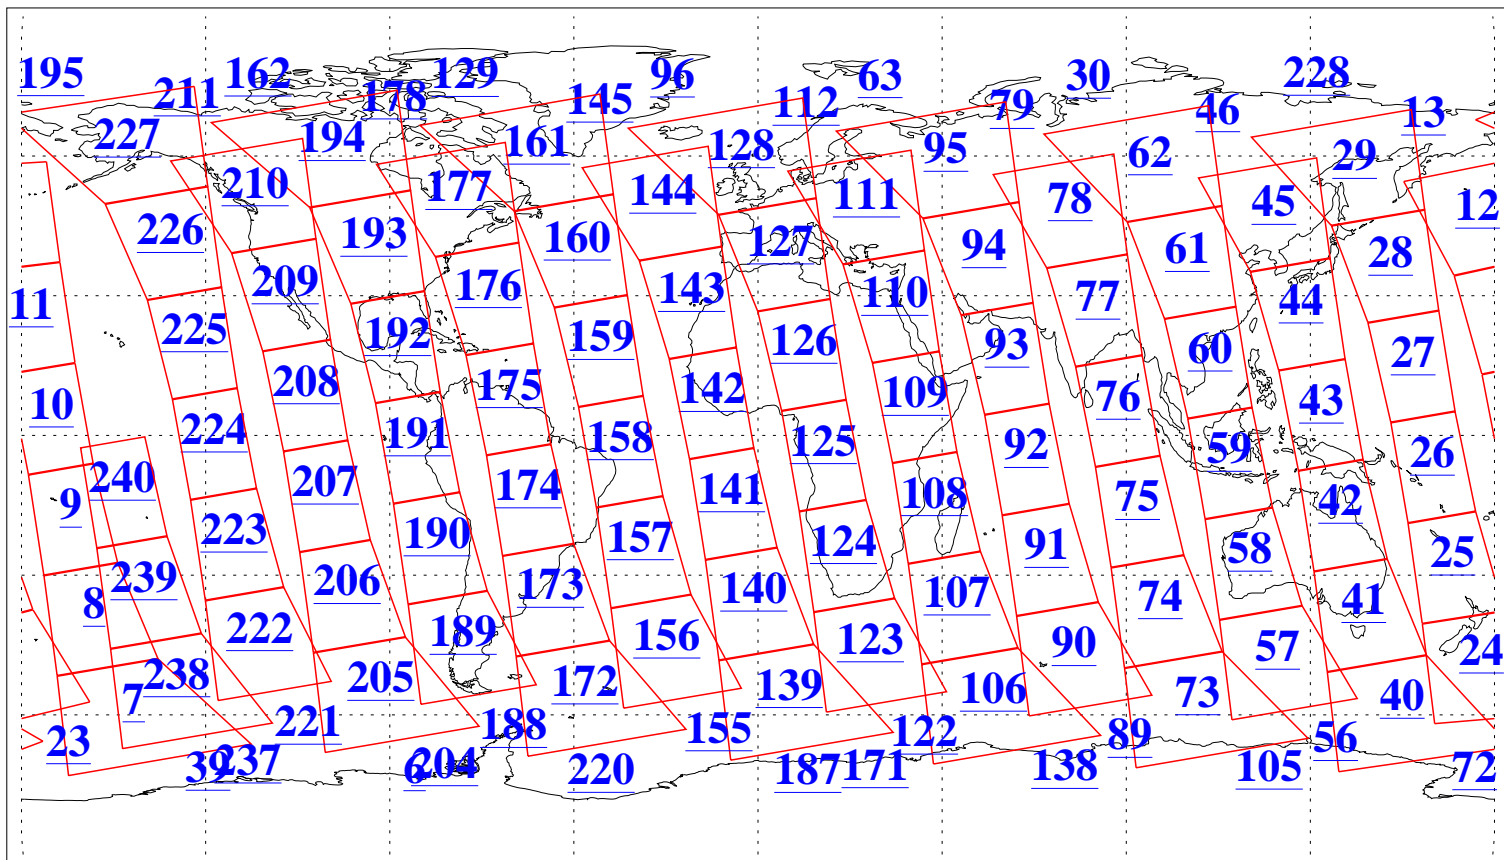

L1B Availability  
AMSU Granules: 240  
HSB Granules: 0  
AIRS Granules: 240

13 Oct 2004  
DoY 287  
Aqua Day 893  
Granules: 1 to 120

Granules: 121 to 240

Legend: AMSU Available, HSB Available, AIRS Available

L1B Availability  
AMSU Granules: 240  
HSB Granules: 0  
AIRS Granules: 240

13 Oct 2004  
DoY 287  
Aqua Day 893

Ascending Granules

Descending Granules

Legend: AMSU Available, HSB Available, AIRS Available

L1B Availability  
 AMSU Granules: 240  
 HSB Granules: 0  
 AIRS Granules: 240

13 Oct 2004  
 DoY 287  
 Aqua Day 893

Northern Hemisphere Granules

Southern Hemisphere Granules

Legend: AMSU Available, HSB Available, AIRS Available