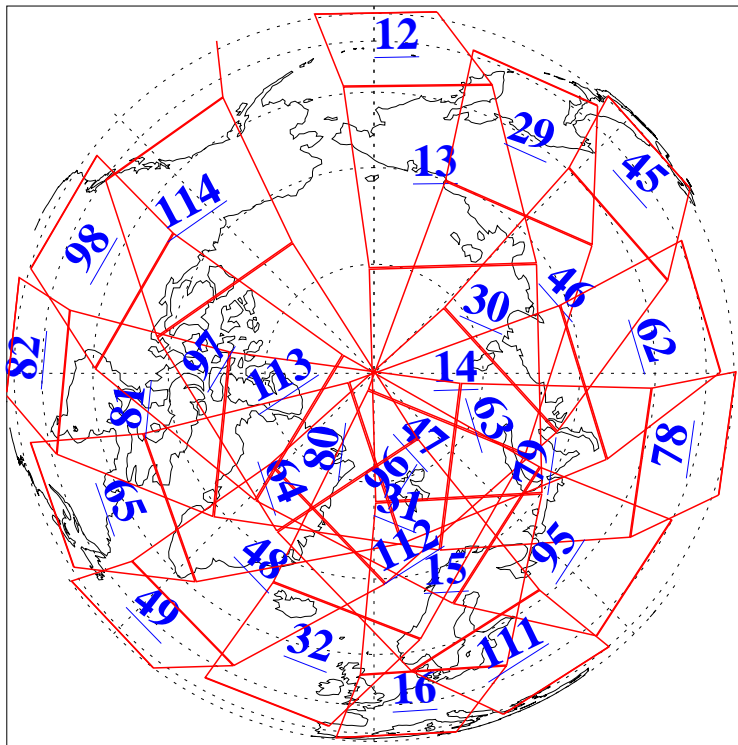

L1B Availability  
AMSU Granules: 240  
HSB Granules: 0  
AIRS Granules: 240

13 Oct 2004  
DoY 287  
Aqua Day 893  
Granules: 1 to 120

Granules: 121 to 240

Legend: AMSU Available, HSB Available, AIRS Available

L1B Availability  
AMSU Granules: 240  
HSB Granules: 0  
AIRS Granules: 240

13 Oct 2004  
DoY 287  
Aqua Day 893

Ascending Granules

Descending Granules

Legend: AMSU Available, HSB Available, AIRS Available

L1B Availability  
 AMSU Granules: 240  
 HSB Granules: 0  
 AIRS Granules: 240

13 Oct 2004  
 DoY 287  
 Aqua Day 893

Northern Hemisphere Granules

Southern Hemisphere Granules

Legend: AMSU Available, HSB Available, AIRS Available