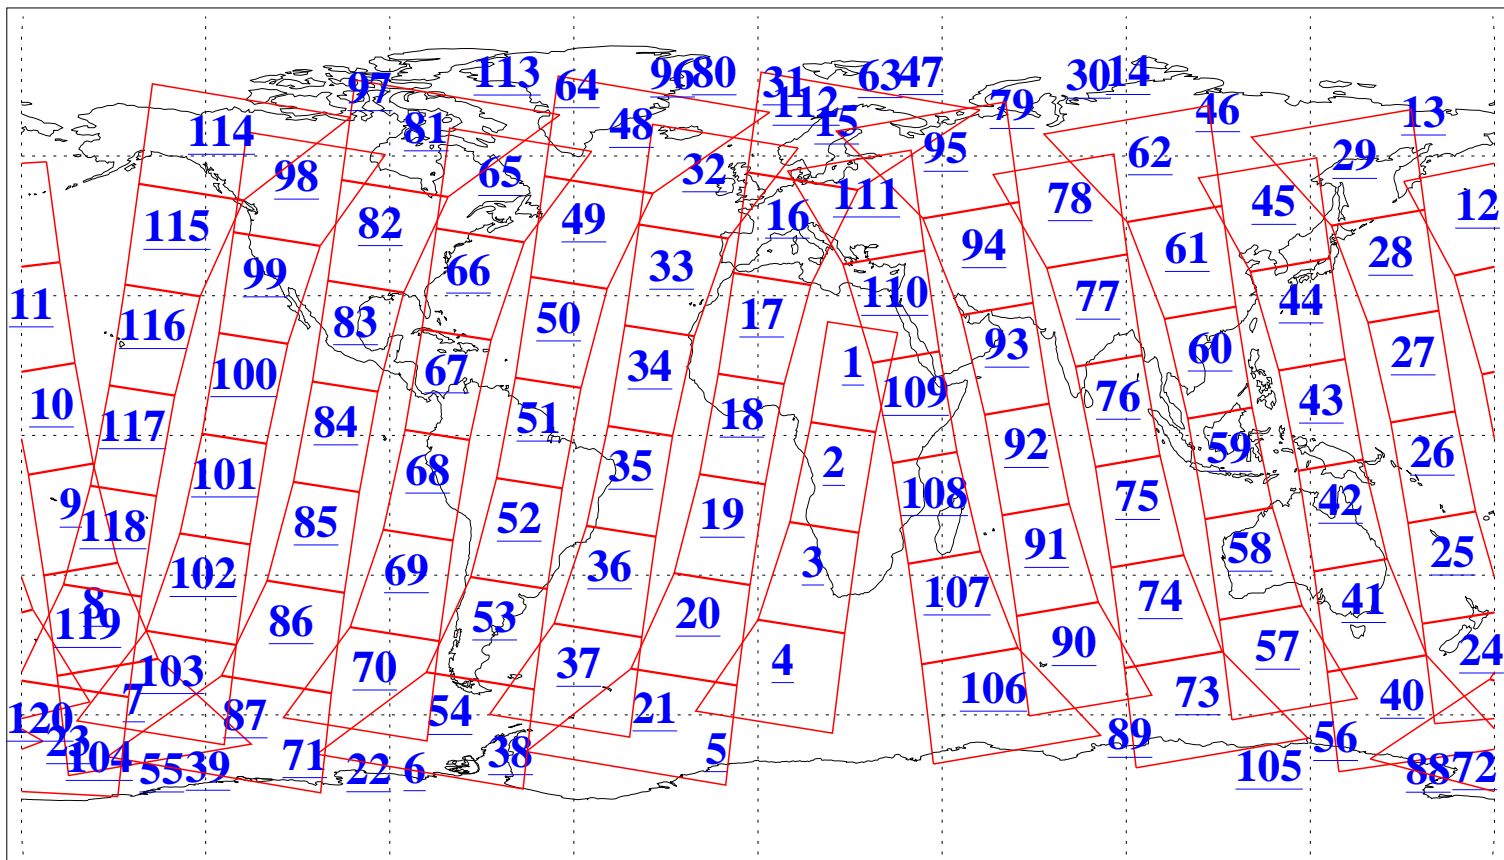

L1B Availability  
AMSU Granules: 240  
HSB Granules: 0  
AIRS Granules: 240

13 Oct 2004  
DoY 287  
Aqua Day 893  
Granules: 1 to 120

Granules: 121 to 240

Legend: AMSU Available, HSB Available, AIRS Available

L1B Availability  
AMSU Granules: 240  
HSB Granules: 0  
AIRS Granules: 240

13 Oct 2004  
DoY 287  
Aqua Day 893

Ascending Granules

Descending Granules

Legend: AMSU Available, HSB Available, AIRS Available

L1B Availability  
 AMSU Granules: 240  
 HSB Granules: 0  
 AIRS Granules: 240

13 Oct 2004  
 DoY 287  
 Aqua Day 893

Northern Hemisphere Granules

Southern Hemisphere Granules

Legend: AMSU Available, HSB Available, AIRS Available