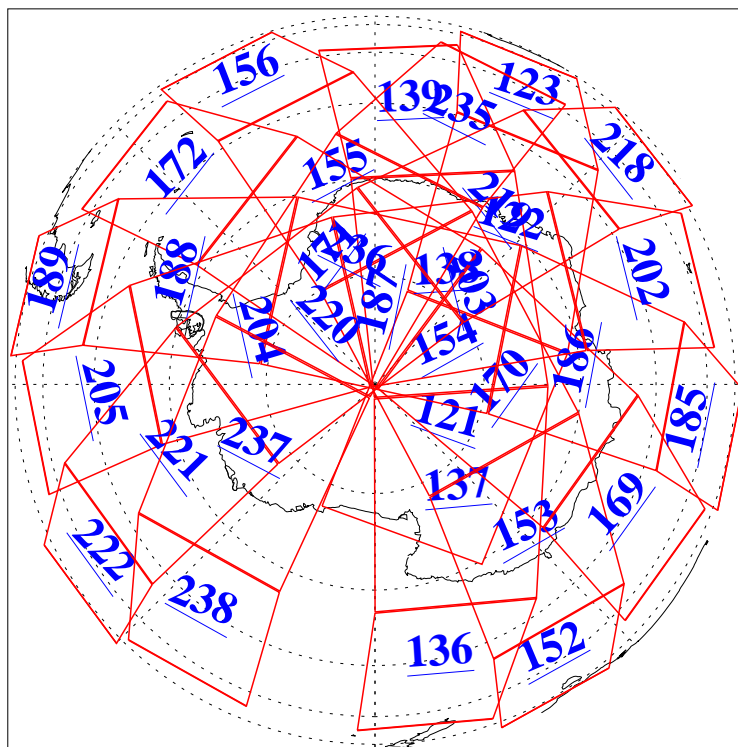

L1B Availability  
AMSU Granules: 240  
HSB Granules: 0  
AIRS Granules: 240

13 Oct 2004  
DoY 287  
Aqua Day 893  
Granules: 1 to 120

Granules: 121 to 240

Legend: AMSU Available, HSB Available, AIRS Available

L1B Availability  
AMSU Granules: 240  
HSB Granules: 0  
AIRS Granules: 240

13 Oct 2004  
DoY 287  
Aqua Day 893

Ascending Granules

Descending Granules

Legend: AMSU Available, HSB Available, AIRS Available

L1B Availability  
 AMSU Granules: 240  
 HSB Granules: 0  
 AIRS Granules: 240

13 Oct 2004  
 DoY 287  
 Aqua Day 893

Northern Hemisphere Granules

Southern Hemisphere Granules

Legend: AMSU Available, HSB Available, AIRS Available