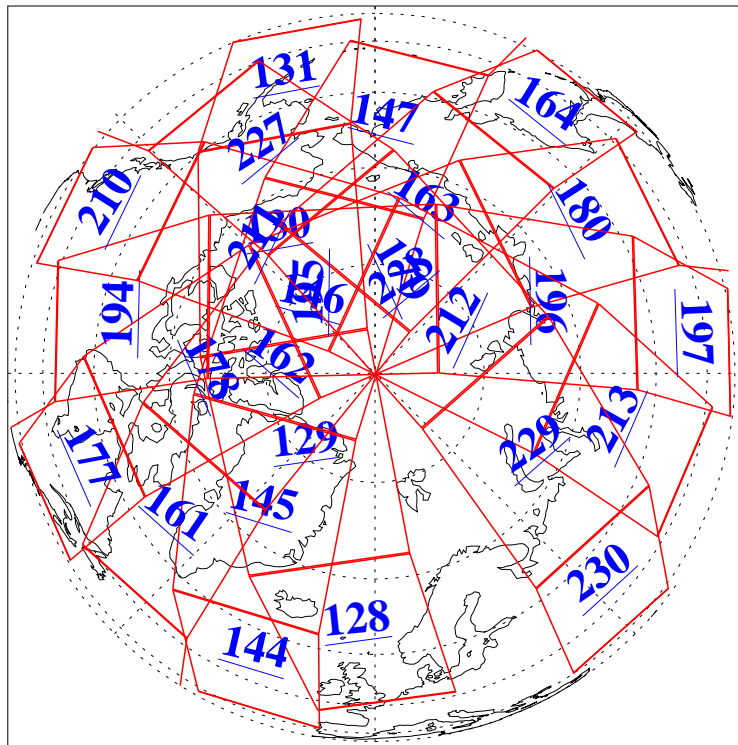

L1B Availability  
AMSU Granules: 240  
HSB Granules: 0  
AIRS Granules: 240

13 Oct 2004  
DoY 287  
Aqua Day 893  
Granules: 1 to 120

Granules: 121 to 240

Legend: AMSU Available, HSB Available, AIRS Available

L1B Availability  
AMSU Granules: 240  
HSB Granules: 0  
AIRS Granules: 240

13 Oct 2004  
DoY 287  
Aqua Day 893

Ascending Granules

Descending Granules

Legend: AMSU Available, HSB Available, AIRS Available

L1B Availability  
 AMSU Granules: 240  
 HSB Granules: 0  
 AIRS Granules: 240

13 Oct 2004  
 DoY 287  
 Aqua Day 893

Northern Hemisphere Granules

Southern Hemisphere Granules

Legend: AMSU Available, HSB Available, AIRS Available