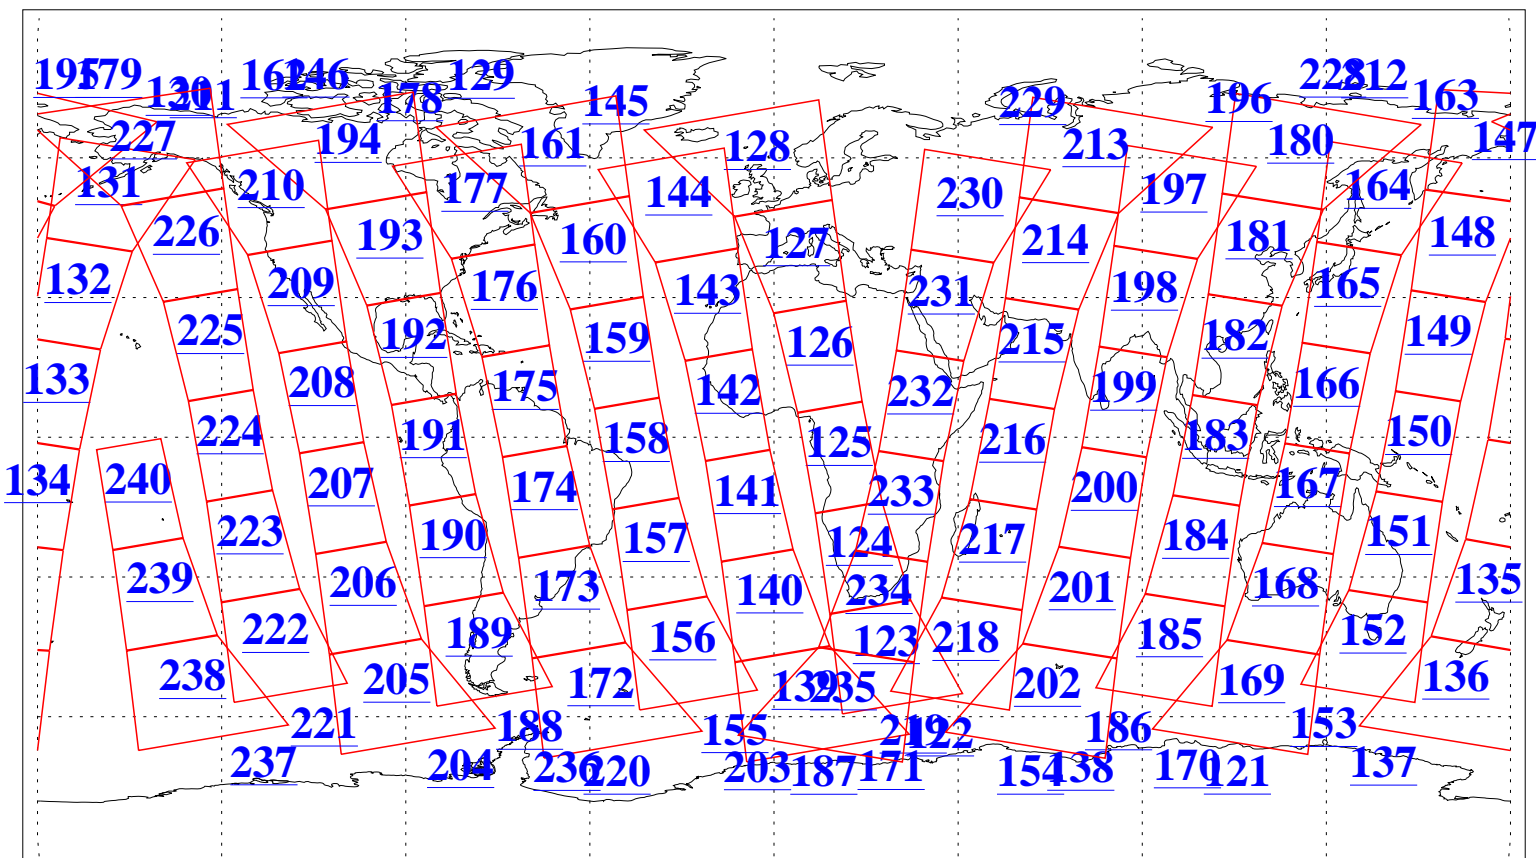

L1B Availability  
AMSU Granules: 240  
HSB Granules: 0  
AIRS Granules: 240

13 Oct 2004  
DoY 287  
Aqua Day 893  
Granules: 1 to 120

Granules: 121 to 240

Legend: AMSU Available, HSB Available, AIRS Available

L1B Availability  
AMSU Granules: 240  
HSB Granules: 0  
AIRS Granules: 240

13 Oct 2004  
DoY 287  
Aqua Day 893

Ascending Granules

Descending Granules

Legend: AMSU Available, HSB Available, AIRS Available

L1B Availability  
 AMSU Granules: 240  
 HSB Granules: 0  
 AIRS Granules: 240

13 Oct 2004  
 DoY 287  
 Aqua Day 893

Northern Hemisphere Granules

Southern Hemisphere Granules

Legend: AMSU Available, HSB Available, AIRS Available