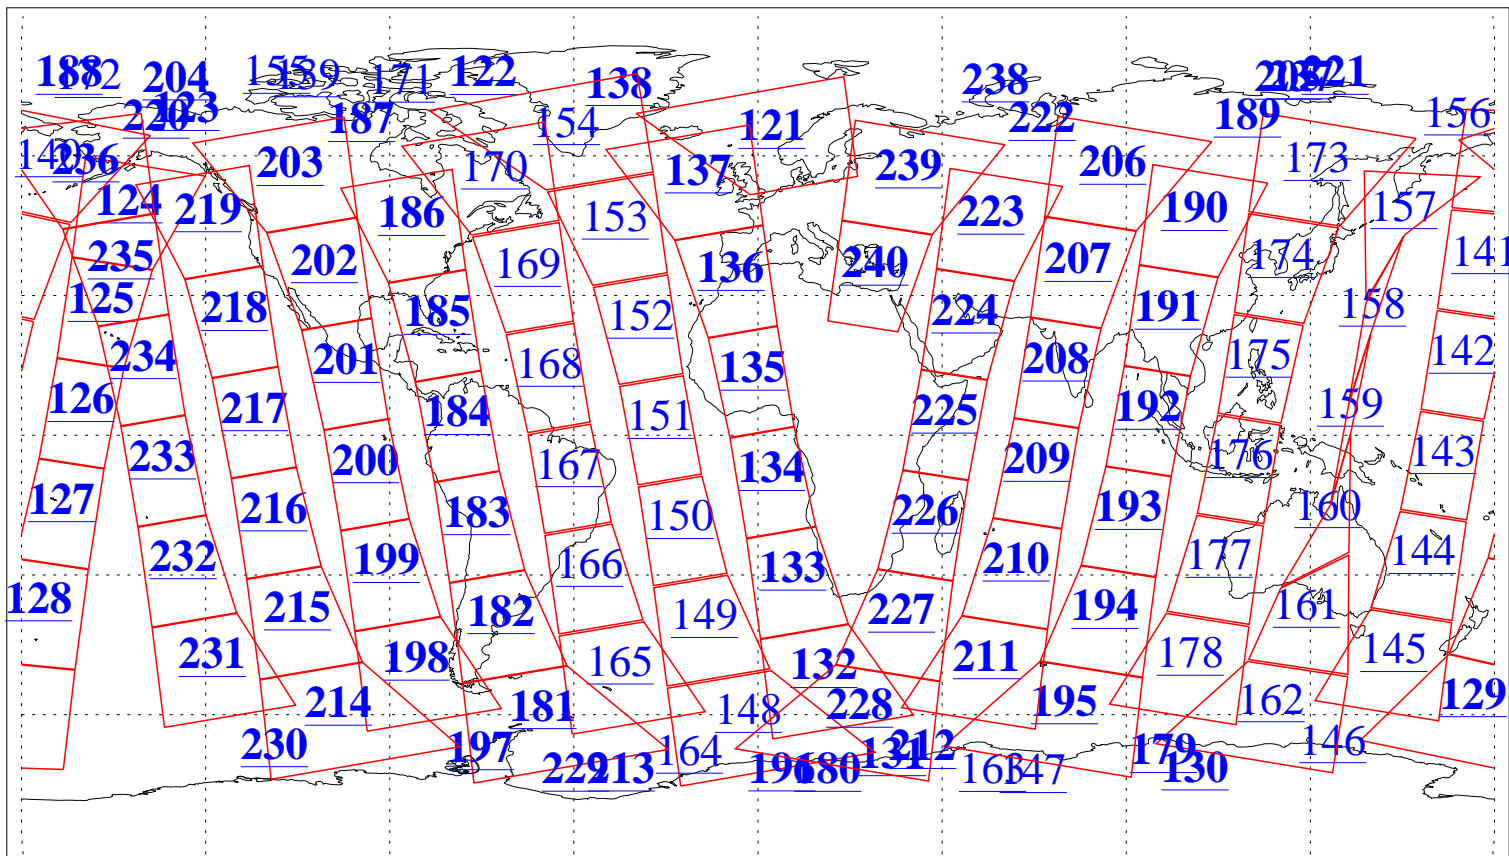

L1B Availability
AMSU Granules: 240
HSB Granules: 0
AIRS Granules: 200

12 Oct 2004
DoY 286
Aqua Day 892
Granules: 1 to 120

Granules: 121 to 240

Legend: AMSU Available, HSB Available, AIRS Available

L1B Availability
AMSU Granules: 240
HSB Granules: 0
AIRS Granules: 200

12 Oct 2004
DoY 286
Aqua Day 892

Ascending Granules

Descending Granules

Legend: AMSU Available, HSB Available, AIRS Available

L1B Availability
 AMSU Granules: 240
 HSB Granules: 0
 AIRS Granules: 200

12 Oct 2004
 DoY 286
 Aqua Day 892

Northern Hemisphere Granules

Southern Hemisphere Granules

Legend: AMSU Available, HSB Available, AIRS Available