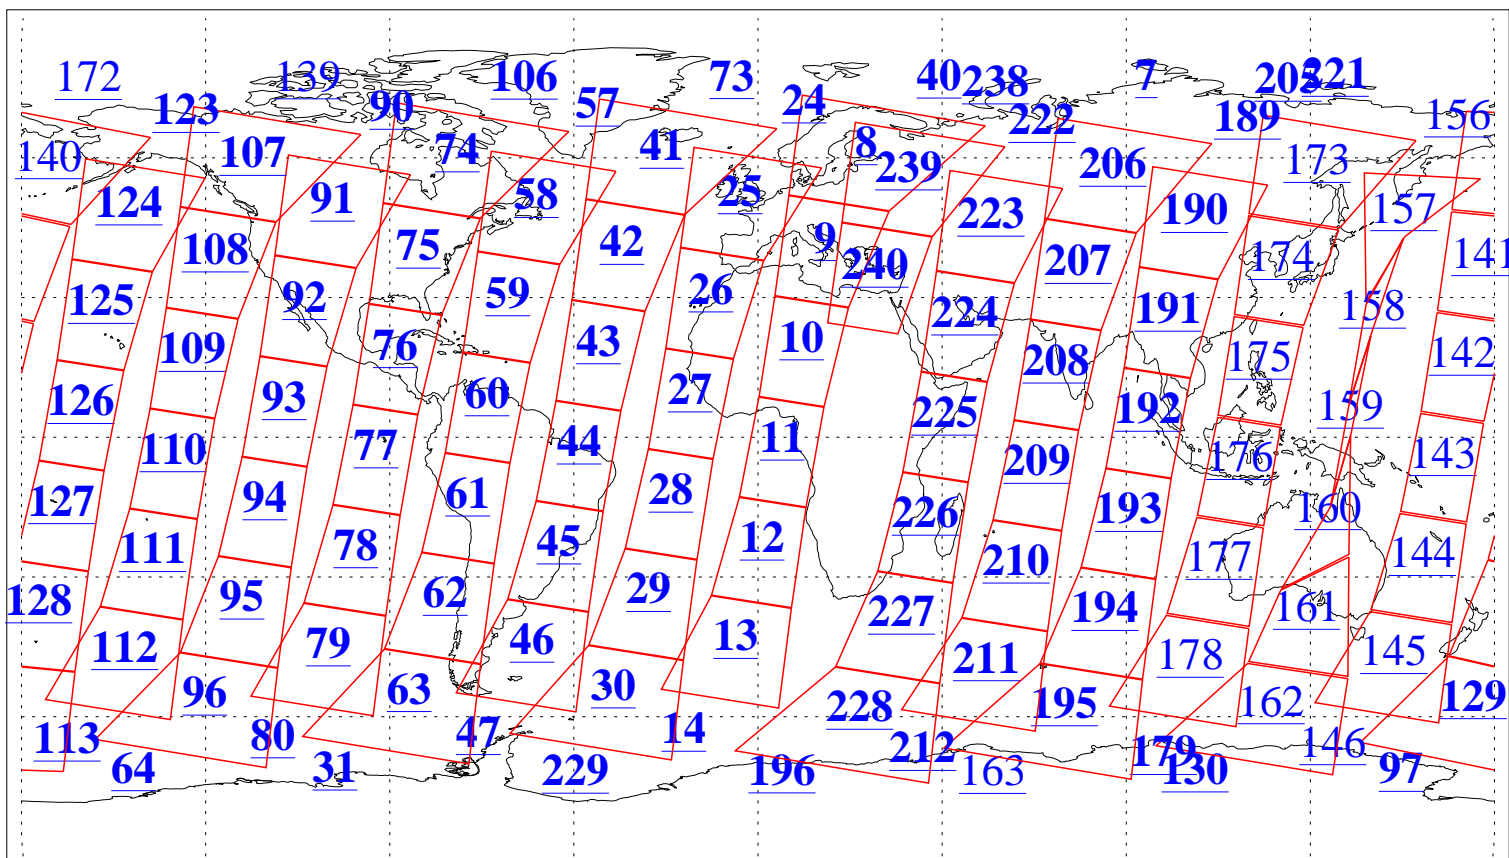

L1B Availability
AMSU Granules: 240
HSB Granules: 0
AIRS Granules: 200

12 Oct 2004
DoY 286
Aqua Day 892
Granules: 1 to 120

Granules: 121 to 240

Legend: AMSU Available, HSB Available, AIRS Available

L1B Availability
AMSU Granules: 240
HSB Granules: 0
AIRS Granules: 200

12 Oct 2004
DoY 286
Aqua Day 892

Ascending Granules

Descending Granules

Legend: AMSU Available, HSB Available, AIRS Available

L1B Availability
 AMSU Granules: 240
 HSB Granules: 0
 AIRS Granules: 200

12 Oct 2004
 DoY 286
 Aqua Day 892

Northern Hemisphere Granules

Southern Hemisphere Granules

Legend: AMSU Available, HSB Available, AIRS Available