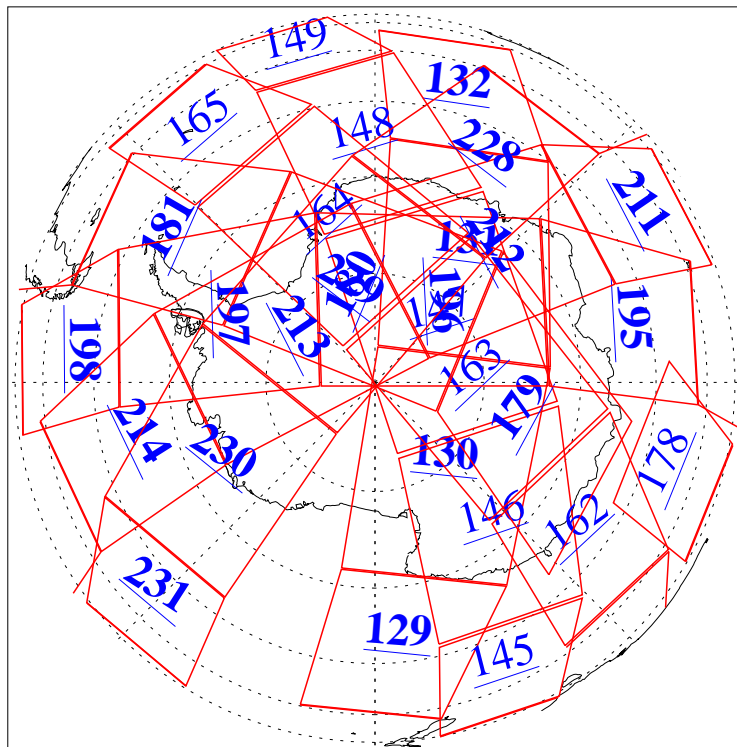

L1B Availability
AMSU Granules: 240
HSB Granules: 0
AIRS Granules: 200

12 Oct 2004
DoY 286
Aqua Day 892
Granules: 1 to 120

Granules: 121 to 240

Legend: AMSU Available, HSB Available, AIRS Available

L1B Availability
AMSU Granules: 240
HSB Granules: 0
AIRS Granules: 200

12 Oct 2004
DoY 286
Aqua Day 892

Ascending Granules

Descending Granules

Legend: AMSU Available, HSB Available, AIRS Available

L1B Availability
 AMSU Granules: 240
 HSB Granules: 0
 AIRS Granules: 200

12 Oct 2004
 DoY 286
 Aqua Day 892

Northern Hemisphere Granules

Southern Hemisphere Granules

Legend: AMSU Available, HSB Available, AIRS Available