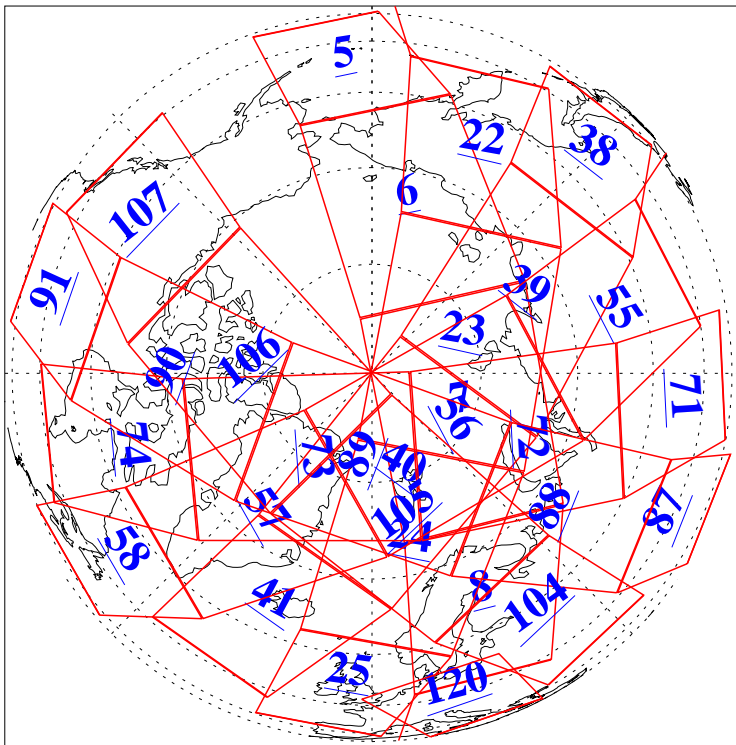

L1B Availability
AMSU Granules: 240
HSB Granules: 0
AIRS Granules: 200

12 Oct 2004
DoY 286
Aqua Day 892
Granules: 1 to 120

Granules: 121 to 240

Legend: AMSU Available, HSB Available, AIRS Available

L1B Availability
AMSU Granules: 240
HSB Granules: 0
AIRS Granules: 200

12 Oct 2004
DoY 286
Aqua Day 892

Ascending Granules

Descending Granules

Legend: AMSU Available, HSB Available, AIRS Available

L1B Availability
 AMSU Granules: 240
 HSB Granules: 0
 AIRS Granules: 200

12 Oct 2004
 DoY 286
 Aqua Day 892

Northern Hemisphere Granules

Southern Hemisphere Granules

Legend: AMSU Available, HSB Available, AIRS Available