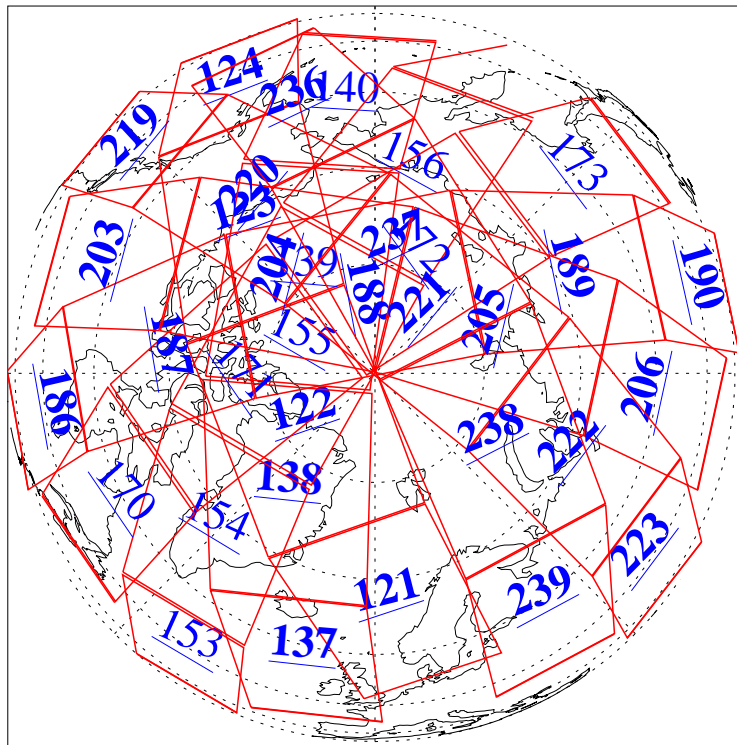

L1B Availability
AMSU Granules: 240
HSB Granules: 0
AIRS Granules: 200

12 Oct 2004
DoY 286
Aqua Day 892
Granules: 1 to 120

Granules: 121 to 240

Legend: AMSU Available, HSB Available, AIRS Available

L1B Availability
AMSU Granules: 240
HSB Granules: 0
AIRS Granules: 200

12 Oct 2004
DoY 286
Aqua Day 892

Ascending Granules

Descending Granules

Legend: AMSU Available, HSB Available, AIRS Available

L1B Availability
 AMSU Granules: 240
 HSB Granules: 0
 AIRS Granules: 200

12 Oct 2004
 DoY 286
 Aqua Day 892

Northern Hemisphere Granules

Southern Hemisphere Granules

Legend: AMSU Available, HSB Available, AIRS Available