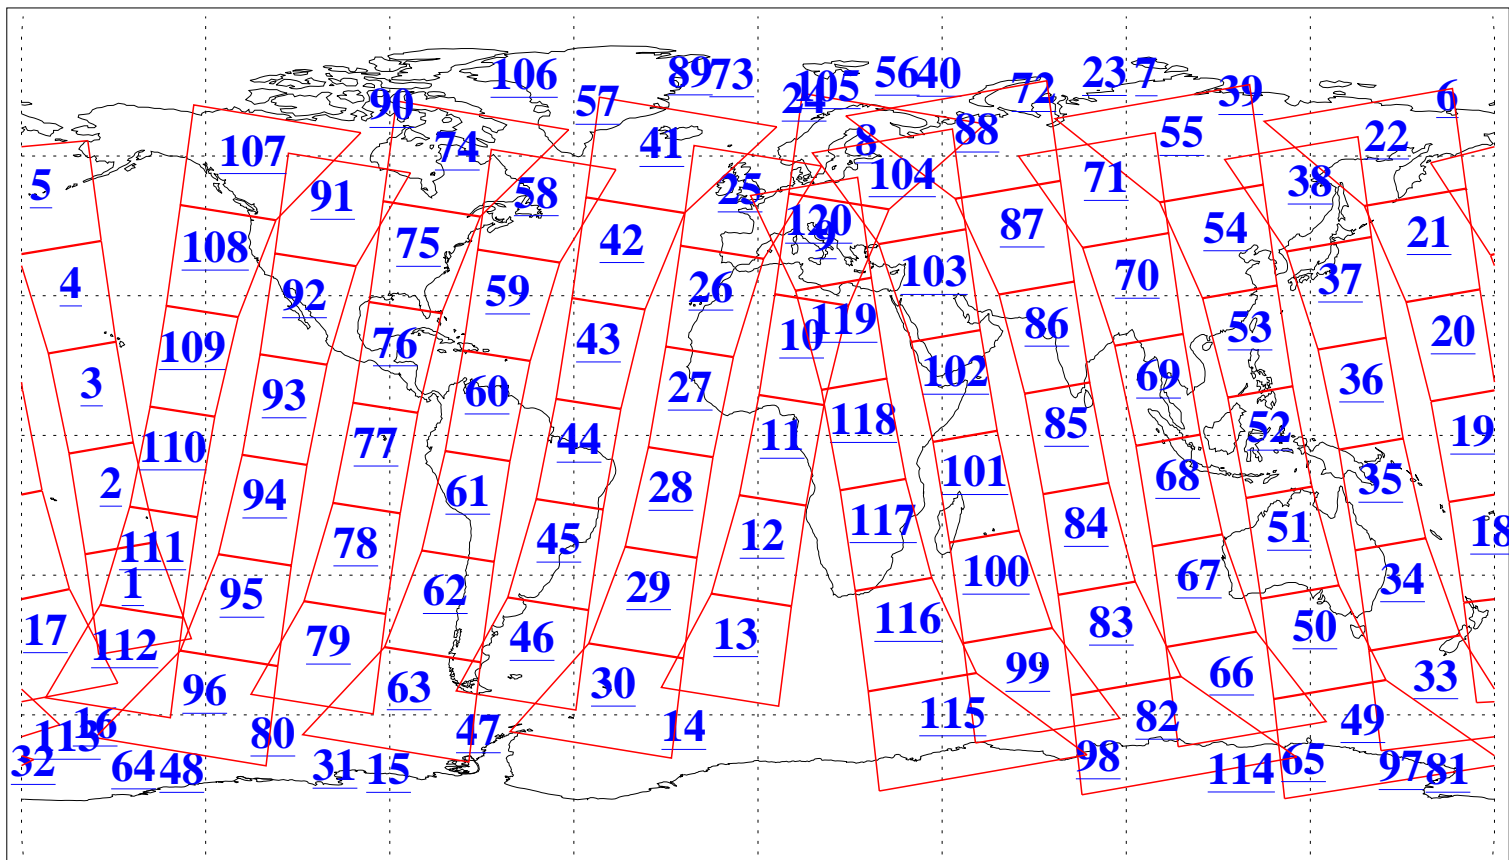

L1B Availability
AMSU Granules: 240
HSB Granules: 0
AIRS Granules: 200

12 Oct 2004
DoY 286
Aqua Day 892
Granules: 1 to 120

Granules: 121 to 240

Legend: AMSU Available, HSB Available, AIRS Available

L1B Availability
AMSU Granules: 240
HSB Granules: 0
AIRS Granules: 200

12 Oct 2004
DoY 286
Aqua Day 892

Ascending Granules

Descending Granules

Legend: AMSU Available, HSB Available, AIRS Available

L1B Availability
 AMSU Granules: 240
 HSB Granules: 0
 AIRS Granules: 200

12 Oct 2004
 DoY 286
 Aqua Day 892

Northern Hemisphere Granules

Southern Hemisphere Granules

Legend: AMSU Available, HSB Available, AIRS Available