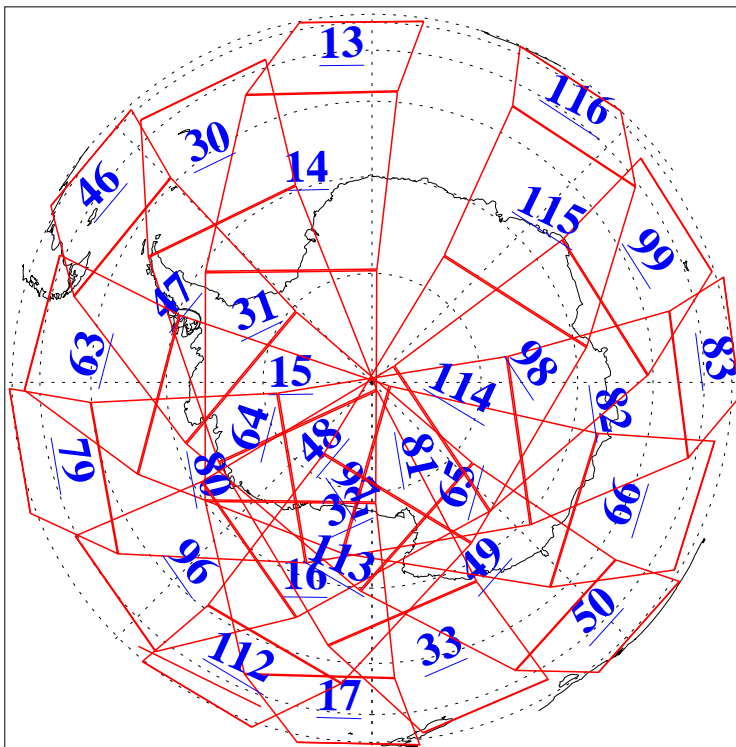

L1B Availability
AMSU Granules: 240
HSB Granules: 0
AIRS Granules: 200

12 Oct 2004
DoY 286
Aqua Day 892
Granules: 1 to 120

Granules: 121 to 240

Legend: AMSU Available, HSB Available, AIRS Available

L1B Availability
AMSU Granules: 240
HSB Granules: 0
AIRS Granules: 200

12 Oct 2004
DoY 286
Aqua Day 892

Ascending Granules

Descending Granules

Legend: AMSU Available, HSB Available, AIRS Available

L1B Availability
 AMSU Granules: 240
 HSB Granules: 0
 AIRS Granules: 200

12 Oct 2004
 DoY 286
 Aqua Day 892

Northern Hemisphere Granules

Southern Hemisphere Granules

Legend: AMSU Available, HSB Available, AIRS Available