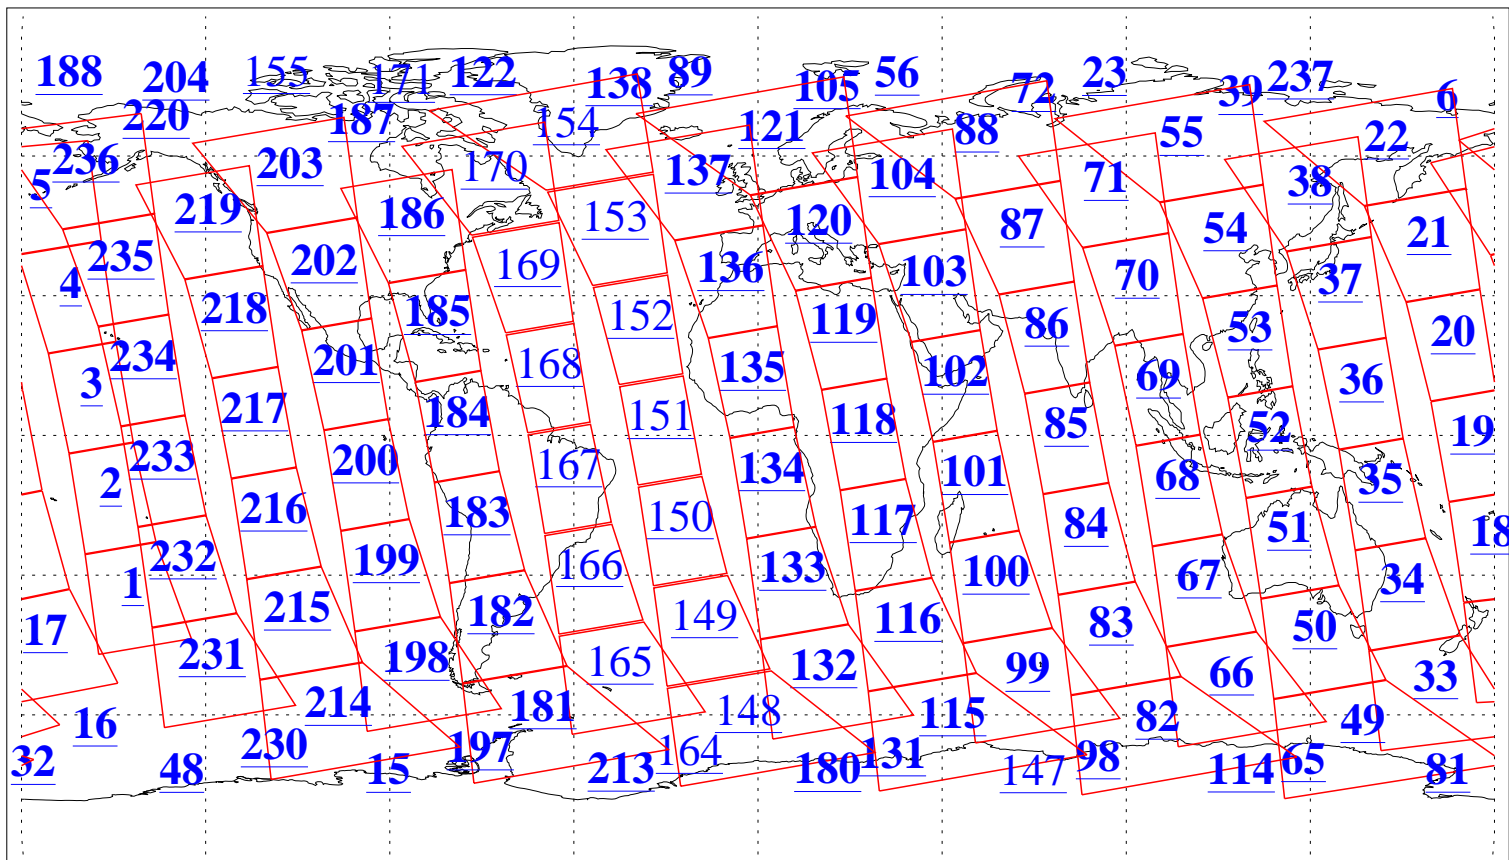

L1B Availability
AMSU Granules: 240
HSB Granules: 0
AIRS Granules: 200

12 Oct 2004
DoY 286
Aqua Day 892
Granules: 1 to 120

Granules: 121 to 240

Legend: AMSU Available, HSB Available, AIRS Available

L1B Availability
AMSU Granules: 240
HSB Granules: 0
AIRS Granules: 200

12 Oct 2004
DoY 286
Aqua Day 892

Ascending Granules

Descending Granules

Legend: AMSU Available, HSB Available, AIRS Available

L1B Availability
 AMSU Granules: 240
 HSB Granules: 0
 AIRS Granules: 200

12 Oct 2004
 DoY 286
 Aqua Day 892

Northern Hemisphere Granules

Southern Hemisphere Granules

Legend: AMSU Available, HSB Available, AIRS Available