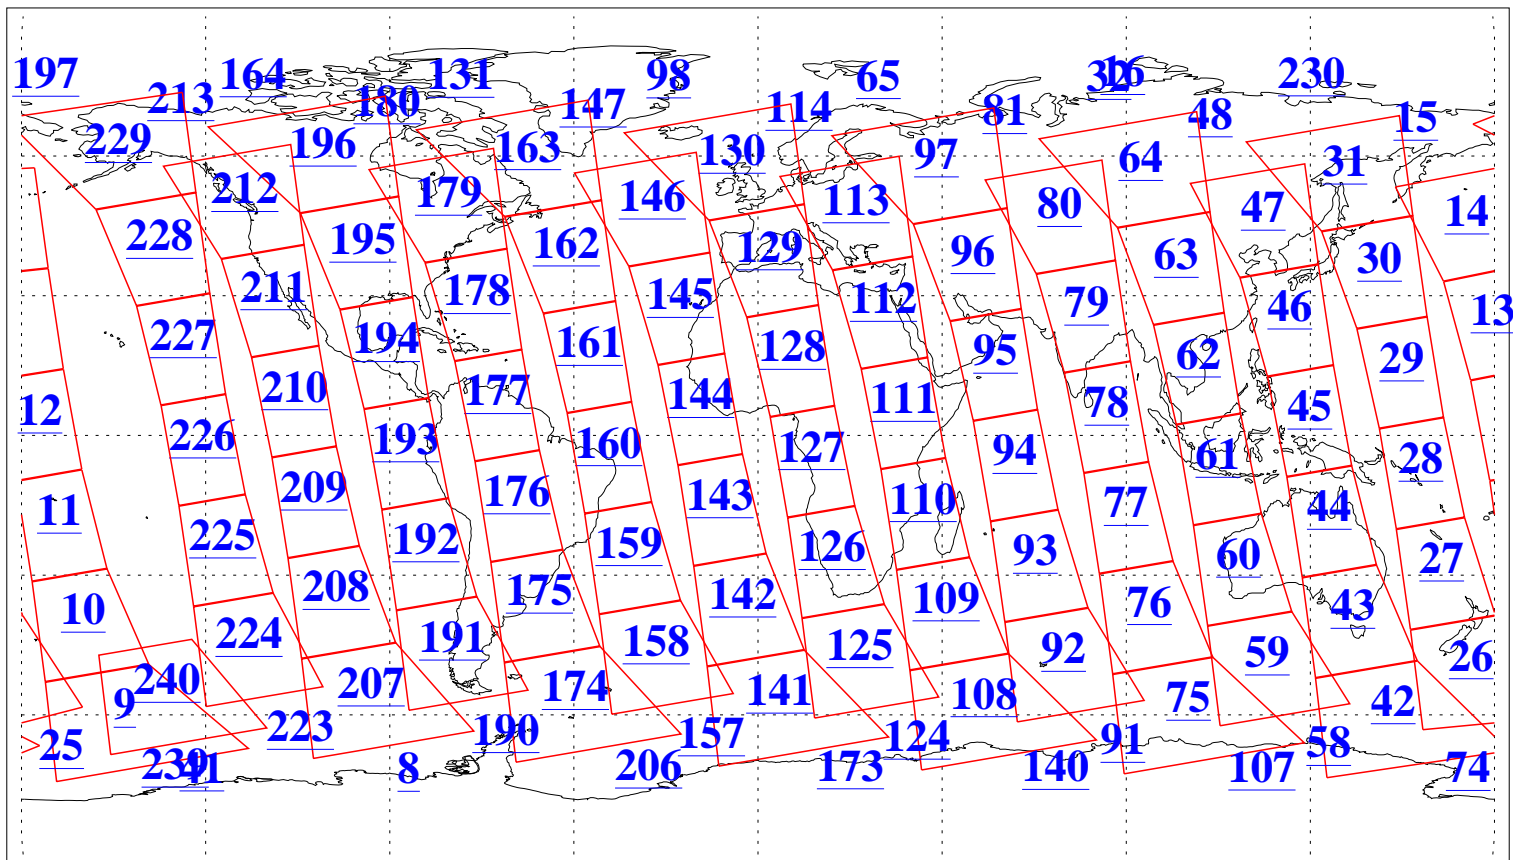

L1B Availability
AMSU Granules: 240
HSB Granules: 0
AIRS Granules: 240

11 Oct 2004
DoY 285
Aqua Day 891
Ascending Granules

Descending Granules

Legend: AMSU Available, HSB Available, AIRS Available

L1B Availability
AMSU Granules: 240
HSB Granules: 0
AIRS Granules: 240

11 Oct 2004
DoY 285
Aqua Day 891

Northern Hemisphere Granules

Southern Hemisphere Granules

Legend: AMSU Available, HSB Available, AIRS Available