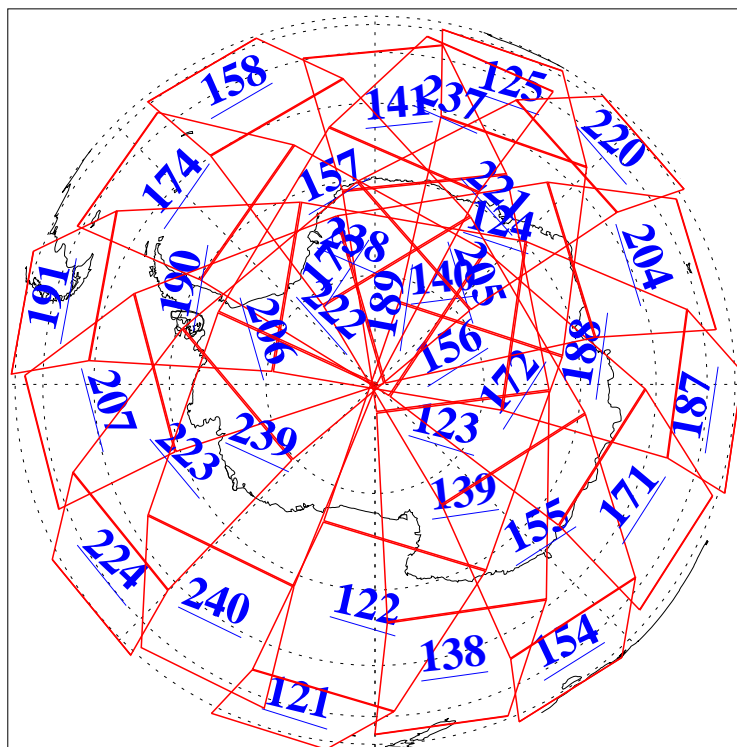

L1B Availability
AMSU Granules: 240
HSB Granules: 0
AIRS Granules: 240

11 Oct 2004
DoY 285
Aqua Day 891
Ascending Granules

Descending Granules

Legend: AMSU Available, HSB Available, AIRS Available

L1B Availability
AMSU Granules: 240
HSB Granules: 0
AIRS Granules: 240

11 Oct 2004
DoY 285
Aqua Day 891

Northern Hemisphere Granules

Southern Hemisphere Granules

Legend: AMSU Available, HSB Available, AIRS Available