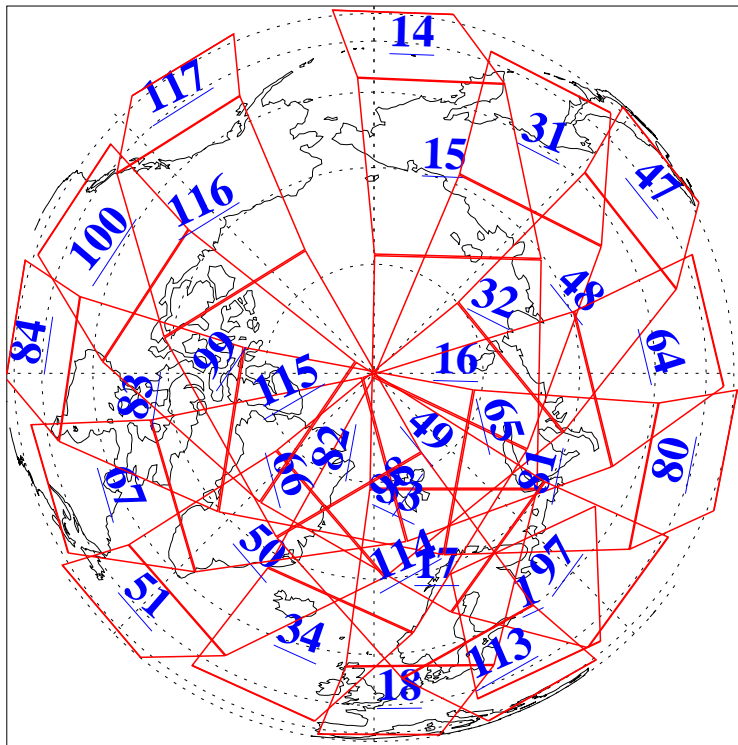

L1B Availability
AMSU Granules: 240
HSB Granules: 0
AIRS Granules: 240

11 Oct 2004
DoY 285
Aqua Day 891
Ascending Granules

Descending Granules

Legend: AMSU Available, HSB Available, AIRS Available

L1B Availability
AMSU Granules: 240
HSB Granules: 0
AIRS Granules: 240

11 Oct 2004
DoY 285
Aqua Day 891

Northern Hemisphere Granules

Southern Hemisphere Granules

Legend: AMSU Available, HSB Available, AIRS Available