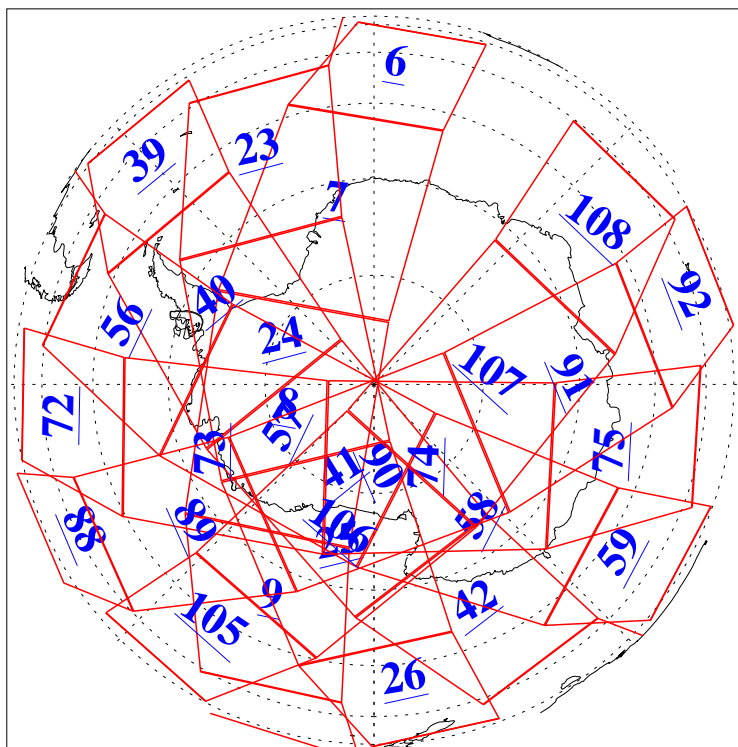

L1B Availability
AMSU Granules: 240
HSB Granules: 0
AIRS Granules: 240

11 Oct 2004
DoY 285
Aqua Day 891
Ascending Granules

Descending Granules

Legend: AMSU Available, HSB Available, AIRS Available

L1B Availability
AMSU Granules: 240
HSB Granules: 0
AIRS Granules: 240

11 Oct 2004
DoY 285
Aqua Day 891

Northern Hemisphere Granules

Southern Hemisphere Granules

Legend: AMSU Available, HSB Available, AIRS Available