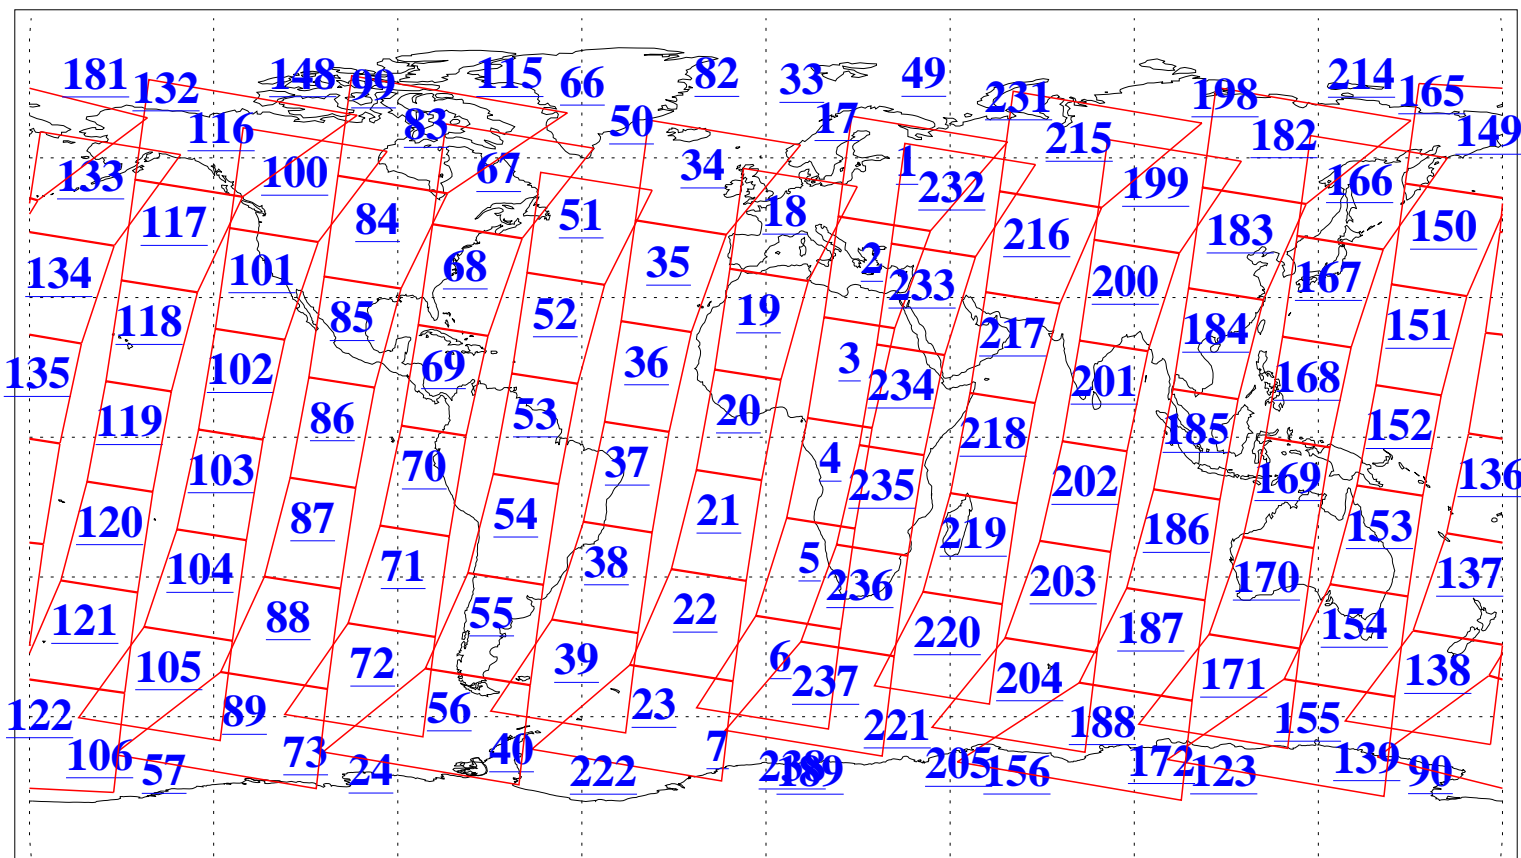

L1B Availability
AMSU Granules: 240
HSB Granules: 0
AIRS Granules: 240

11 Oct 2004
DoY 285
Aqua Day 891
Ascending Granules

Descending Granules

Legend: AMSU Available, HSB Available, AIRS Available

L1B Availability
AMSU Granules: 240
HSB Granules: 0
AIRS Granules: 240

11 Oct 2004
DoY 285
Aqua Day 891

Northern Hemisphere Granules

Southern Hemisphere Granules

Legend: AMSU Available, HSB Available, AIRS Available