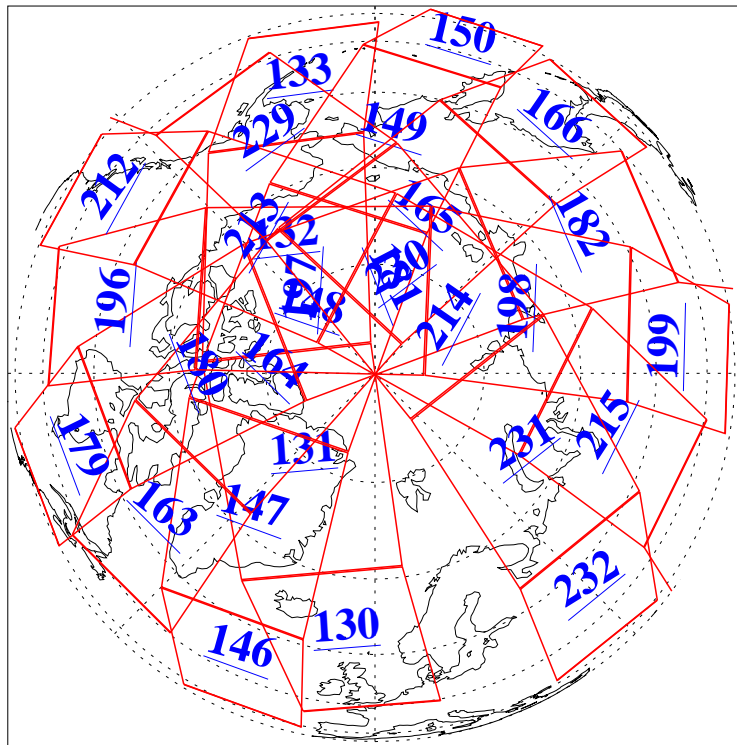

L1B Availability
AMSU Granules: 240
HSB Granules: 0
AIRS Granules: 240

11 Oct 2004
DoY 285
Aqua Day 891
Ascending Granules

Descending Granules

Legend: AMSU Available, HSB Available, AIRS Available

L1B Availability
AMSU Granules: 240
HSB Granules: 0
AIRS Granules: 240

11 Oct 2004
DoY 285
Aqua Day 891

Northern Hemisphere Granules

Southern Hemisphere Granules

Legend: AMSU Available, HSB Available, AIRS Available