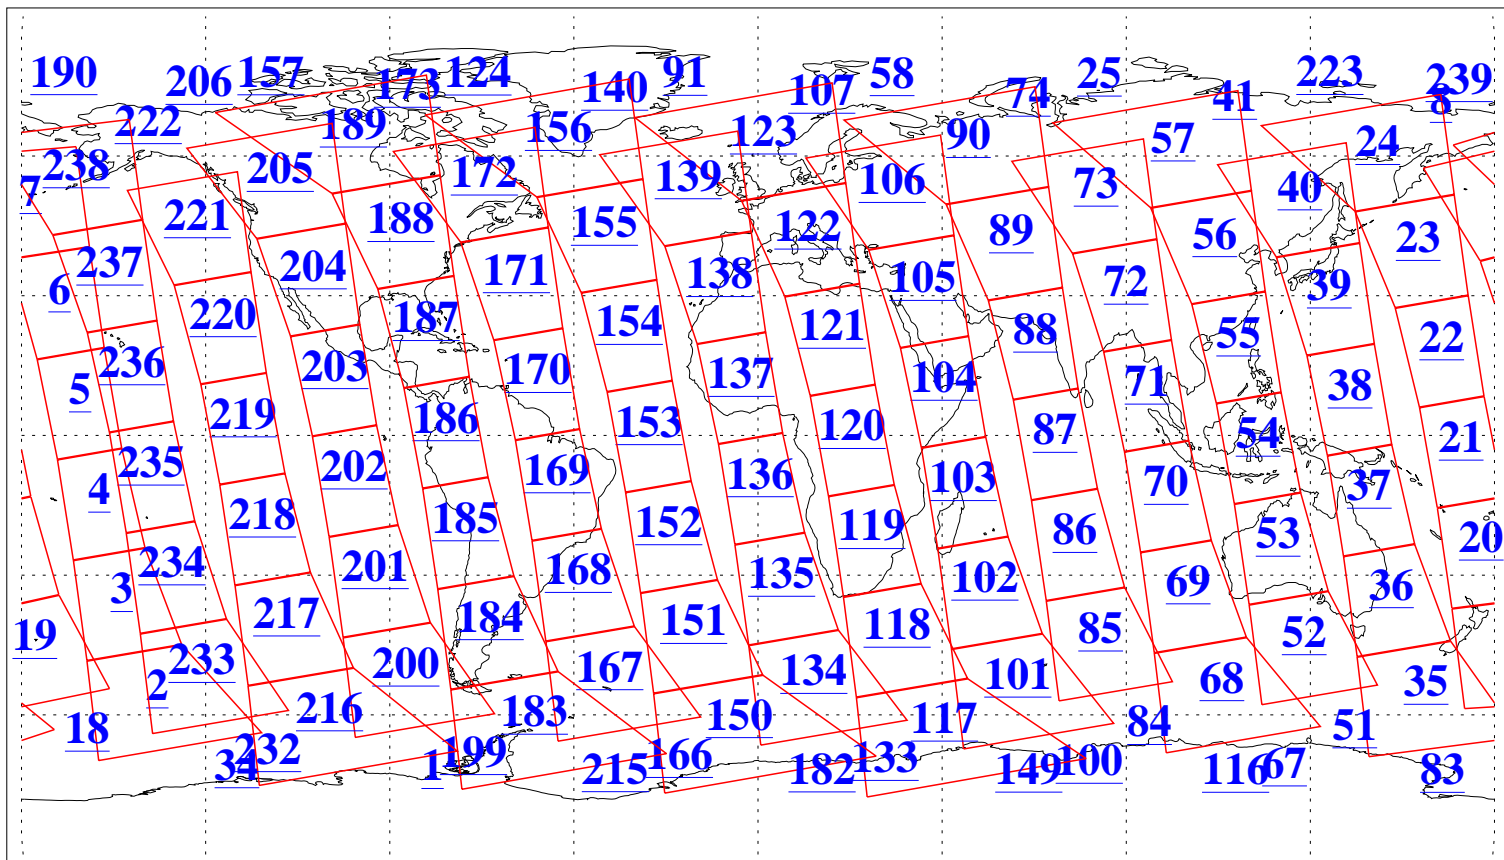

L1B Availability
AMSU Granules: 240
HSB Granules: 0
AIRS Granules: 240

10 Oct 2004
DoY 284
Aqua Day 890
Granules: 1 to 120

Granules: 121 to 240

Legend: AMSU Available, HSB Available, AIRS Available

L1B Availability
AMSU Granules: 240
HSB Granules: 0
AIRS Granules: 240

10 Oct 2004
DoY 284
Aqua Day 890

Ascending Granules

Descending Granules

Legend: AMSU Available, HSB Available, AIRS Available

L1B Availability
 AMSU Granules: 240
 HSB Granules: 0
 AIRS Granules: 240

10 Oct 2004
 DoY 284
 Aqua Day 890

Northern Hemisphere Granules

Southern Hemisphere Granules

Legend: AMSU Available, HSB Available, AIRS Available