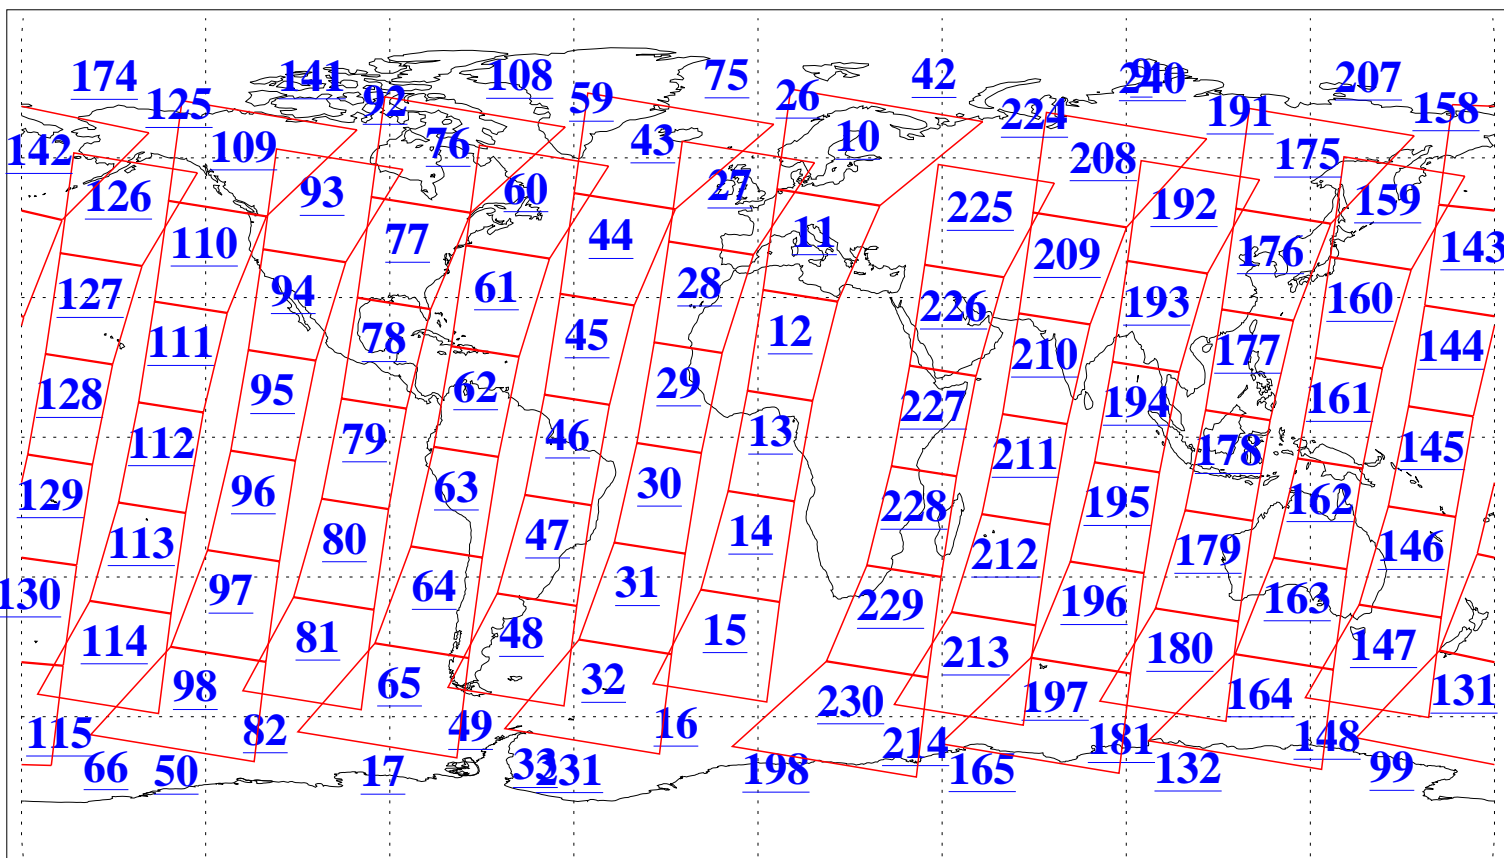

L1B Availability
AMSU Granules: 240
HSB Granules: 0
AIRS Granules: 240

10 Oct 2004
DoY 284
Aqua Day 890
Granules: 1 to 120

Granules: 121 to 240

Legend: AMSU Available, HSB Available, AIRS Available

L1B Availability
AMSU Granules: 240
HSB Granules: 0
AIRS Granules: 240

10 Oct 2004
DoY 284
Aqua Day 890

Ascending Granules

Descending Granules

Legend: AMSU Available, HSB Available, AIRS Available

L1B Availability
 AMSU Granules: 240
 HSB Granules: 0
 AIRS Granules: 240

10 Oct 2004
 DoY 284
 Aqua Day 890

Northern Hemisphere Granules

Southern Hemisphere Granules

Legend: AMSU Available, HSB Available, AIRS Available