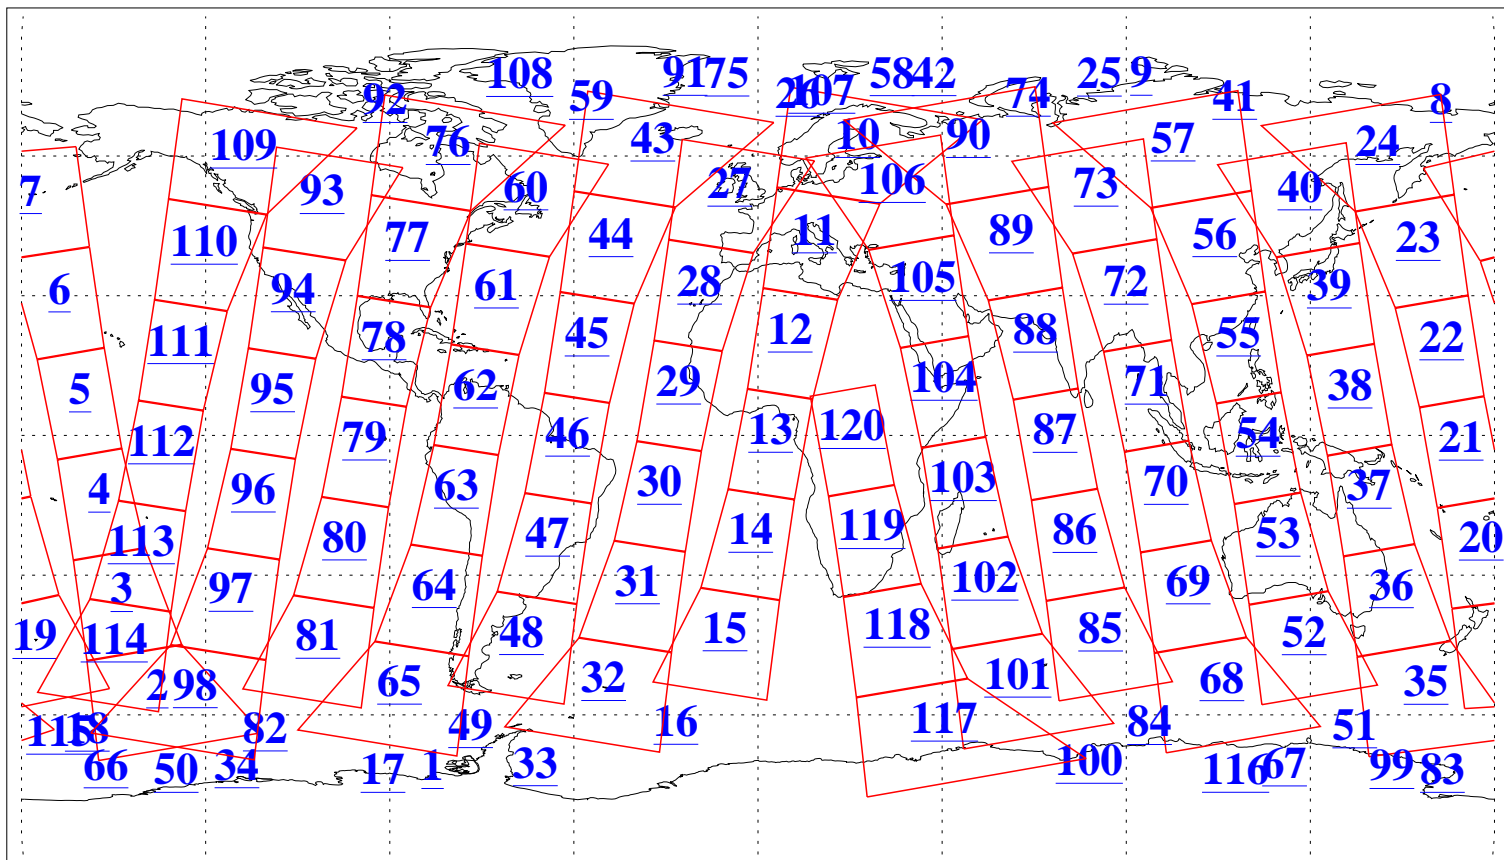

L1B Availability
AMSU Granules: 240
HSB Granules: 0
AIRS Granules: 240

10 Oct 2004
DoY 284
Aqua Day 890
Granules: 1 to 120

Granules: 121 to 240

Legend: AMSU Available, HSB Available, AIRS Available

L1B Availability
AMSU Granules: 240
HSB Granules: 0
AIRS Granules: 240

10 Oct 2004
DoY 284
Aqua Day 890

Ascending Granules

Descending Granules

Legend: AMSU Available, HSB Available, AIRS Available

L1B Availability
 AMSU Granules: 240
 HSB Granules: 0
 AIRS Granules: 240

10 Oct 2004
 DoY 284
 Aqua Day 890

Northern Hemisphere Granules

Southern Hemisphere Granules

Legend: AMSU Available, HSB Available, AIRS Available