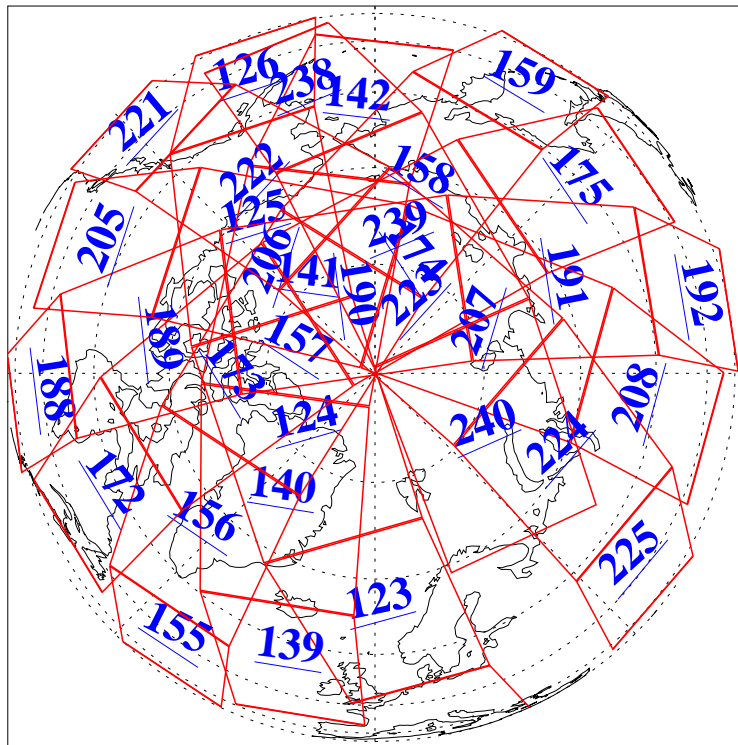

L1B Availability
AMSU Granules: 240
HSB Granules: 0
AIRS Granules: 240

10 Oct 2004
DoY 284
Aqua Day 890
Granules: 1 to 120

Granules: 121 to 240

Legend: AMSU Available, HSB Available, AIRS Available

L1B Availability
AMSU Granules: 240
HSB Granules: 0
AIRS Granules: 240

10 Oct 2004
DoY 284
Aqua Day 890

Ascending Granules

Descending Granules

Legend: AMSU Available, HSB Available, AIRS Available

L1B Availability
 AMSU Granules: 240
 HSB Granules: 0
 AIRS Granules: 240

10 Oct 2004
 DoY 284
 Aqua Day 890

Northern Hemisphere Granules

Southern Hemisphere Granules

Legend: AMSU Available, HSB Available, AIRS Available