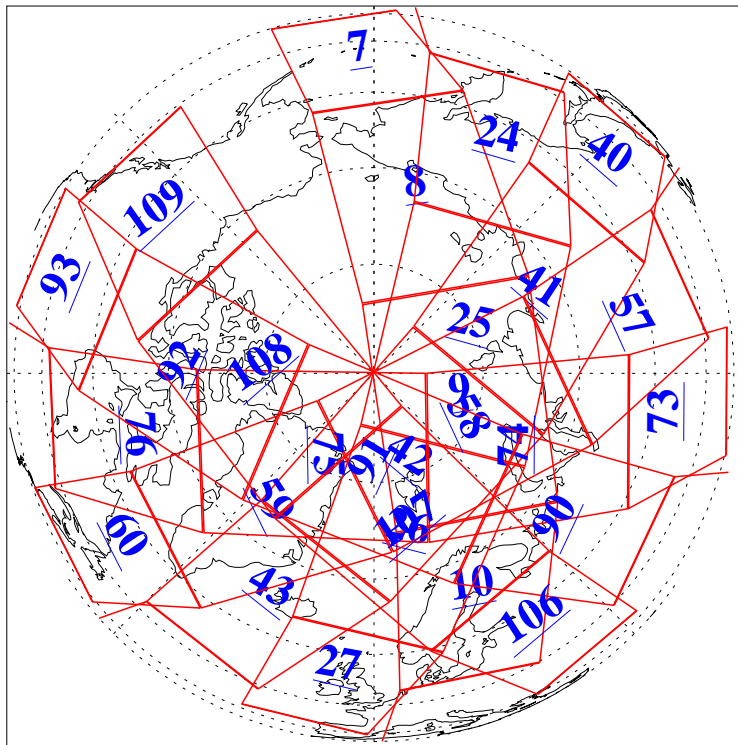

L1B Availability
AMSU Granules: 240
HSB Granules: 0
AIRS Granules: 240

10 Oct 2004
DoY 284
Aqua Day 890
Granules: 1 to 120

Granules: 121 to 240

Legend: AMSU Available, HSB Available, AIRS Available

L1B Availability
AMSU Granules: 240
HSB Granules: 0
AIRS Granules: 240

10 Oct 2004
DoY 284
Aqua Day 890

Ascending Granules

Descending Granules

Legend: AMSU Available, HSB Available, AIRS Available

L1B Availability
 AMSU Granules: 240
 HSB Granules: 0
 AIRS Granules: 240

10 Oct 2004
 DoY 284
 Aqua Day 890

Northern Hemisphere Granules

Southern Hemisphere Granules

Legend: AMSU Available, HSB Available, AIRS Available