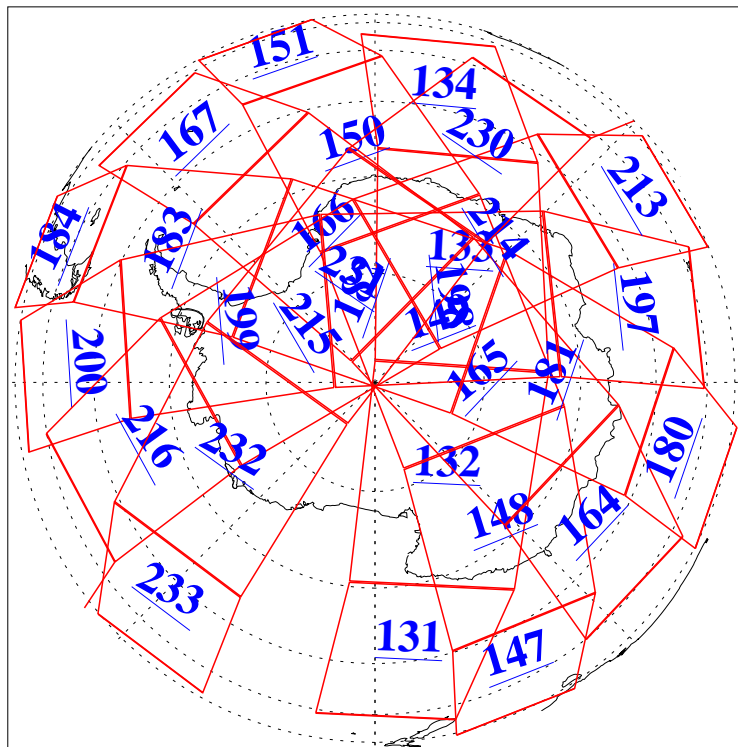

L1B Availability
AMSU Granules: 240
HSB Granules: 0
AIRS Granules: 240

10 Oct 2004
DoY 284
Aqua Day 890
Granules: 1 to 120

Granules: 121 to 240

Legend: AMSU Available, HSB Available, AIRS Available

L1B Availability
AMSU Granules: 240
HSB Granules: 0
AIRS Granules: 240

10 Oct 2004
DoY 284
Aqua Day 890

Ascending Granules

Descending Granules

Legend: AMSU Available, HSB Available, AIRS Available

L1B Availability
 AMSU Granules: 240
 HSB Granules: 0
 AIRS Granules: 240

10 Oct 2004
 DoY 284
 Aqua Day 890

Northern Hemisphere Granules

Southern Hemisphere Granules

Legend: AMSU Available, HSB Available, AIRS Available