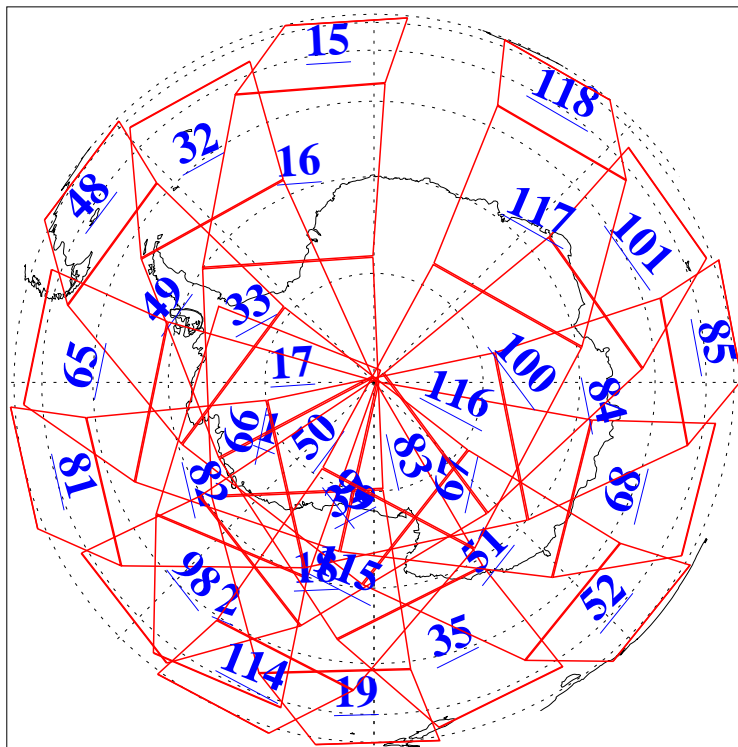

L1B Availability
AMSU Granules: 240
HSB Granules: 0
AIRS Granules: 240

10 Oct 2004
DoY 284
Aqua Day 890
Granules: 1 to 120

Granules: 121 to 240

Legend: AMSU Available, HSB Available, AIRS Available

L1B Availability
AMSU Granules: 240
HSB Granules: 0
AIRS Granules: 240

10 Oct 2004
DoY 284
Aqua Day 890

Ascending Granules

Descending Granules

Legend: AMSU Available, HSB Available, AIRS Available

L1B Availability
 AMSU Granules: 240
 HSB Granules: 0
 AIRS Granules: 240

10 Oct 2004
 DoY 284
 Aqua Day 890

Northern Hemisphere Granules

Southern Hemisphere Granules

Legend: AMSU Available, HSB Available, AIRS Available