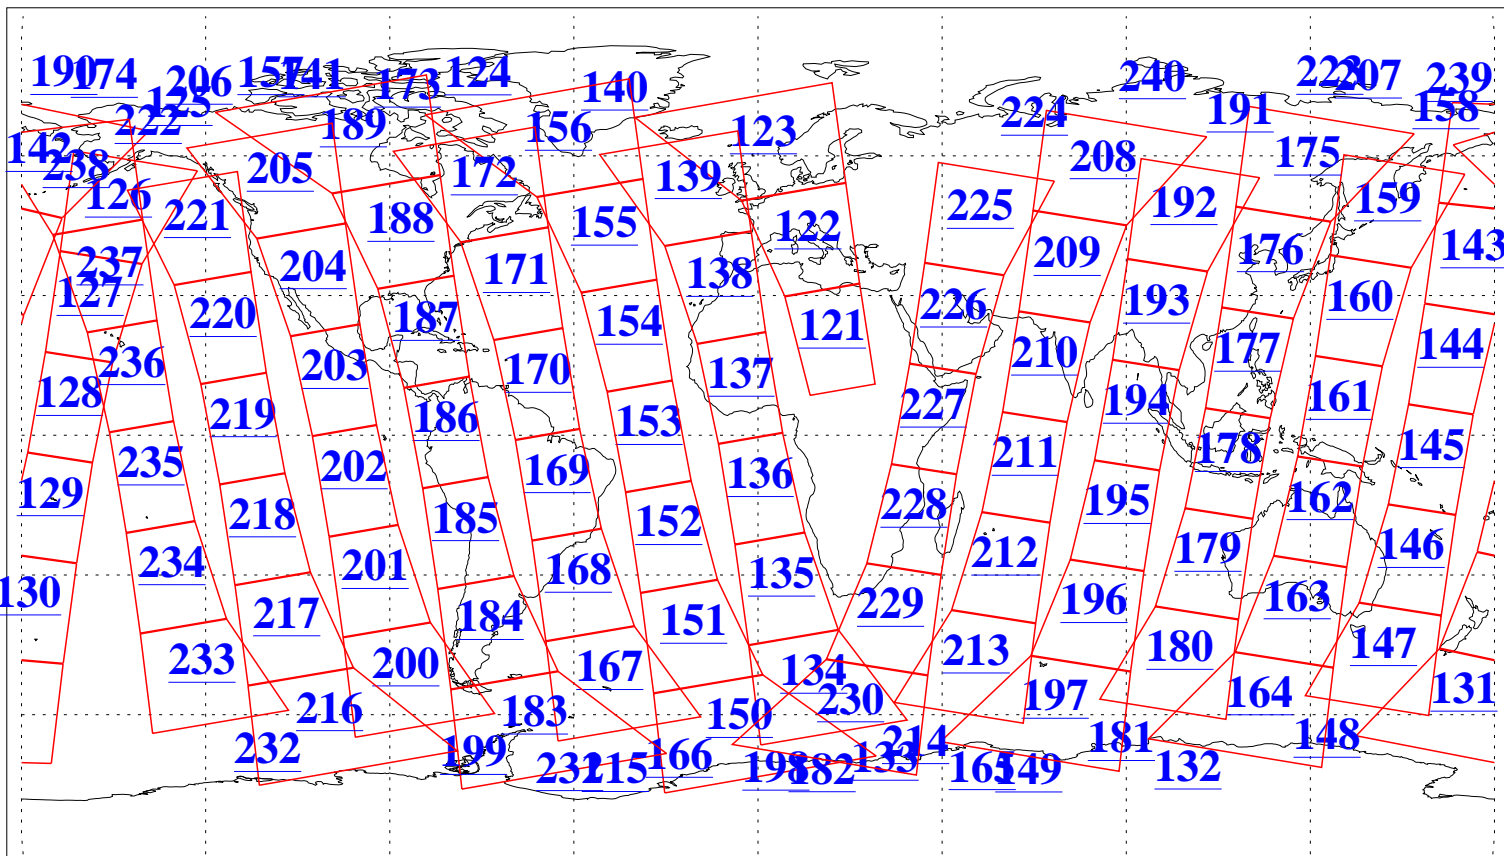

L1B Availability
AMSU Granules: 240
HSB Granules: 0
AIRS Granules: 240

10 Oct 2004
DoY 284
Aqua Day 890
Granules: 1 to 120

Granules: 121 to 240

Legend: AMSU Available, HSB Available, AIRS Available

L1B Availability
AMSU Granules: 240
HSB Granules: 0
AIRS Granules: 240

10 Oct 2004
DoY 284
Aqua Day 890

Ascending Granules

Descending Granules

Legend: AMSU Available, HSB Available, AIRS Available

L1B Availability
 AMSU Granules: 240
 HSB Granules: 0
 AIRS Granules: 240

10 Oct 2004
 DoY 284
 Aqua Day 890

Northern Hemisphere Granules

Southern Hemisphere Granules

Legend: AMSU Available, HSB Available, AIRS Available