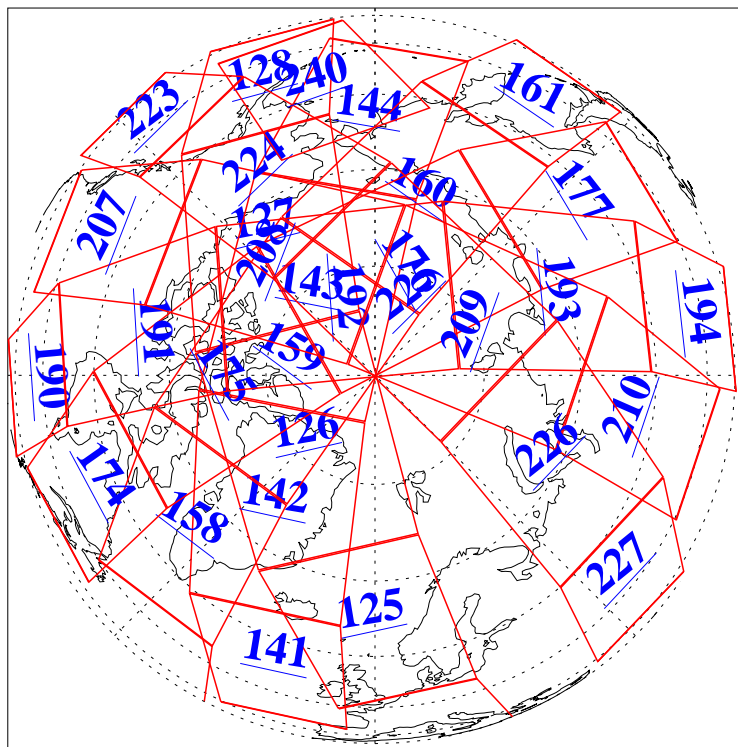

L1B Availability
AMSU Granules: 240
HSB Granules: 0
AIRS Granules: 240

8 Oct 2004
DoY 282
Aqua Day 888
Granules: 1 to 120

Granules: 121 to 240

Legend: AMSU Available, HSB Available, AIRS Available

L1B Availability
AMSU Granules: 240
HSB Granules: 0
AIRS Granules: 240

8 Oct 2004
DoY 282
Aqua Day 888

Ascending Granules

Descending Granules

Legend: AMSU Available, HSB Available, AIRS Available

L1B Availability
 AMSU Granules: 240
 HSB Granules: 0
 AIRS Granules: 240

8 Oct 2004
 DoY 282
 Aqua Day 888

Northern Hemisphere Granules

Southern Hemisphere Granules

Legend: AMSU Available, HSB Available, AIRS Available