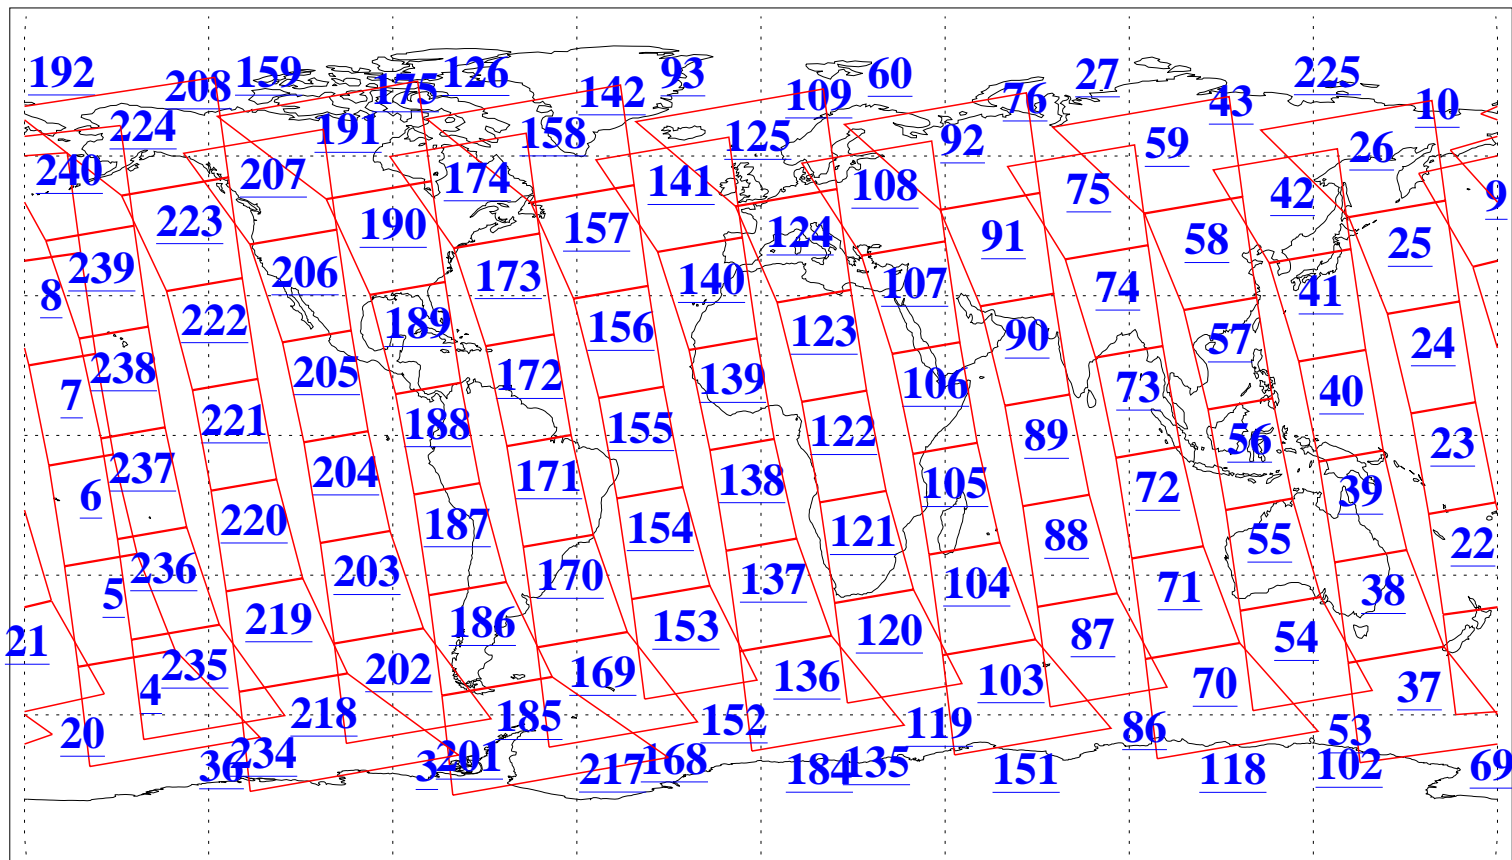

L1B Availability
AMSU Granules: 240
HSB Granules: 0
AIRS Granules: 240

8 Oct 2004
DoY 282
Aqua Day 888
Granules: 1 to 120

Granules: 121 to 240

Legend: AMSU Available, HSB Available, AIRS Available

L1B Availability
AMSU Granules: 240
HSB Granules: 0
AIRS Granules: 240

8 Oct 2004
DoY 282
Aqua Day 888

Ascending Granules

Descending Granules

Legend: AMSU Available, HSB Available, AIRS Available

L1B Availability
 AMSU Granules: 240
 HSB Granules: 0
 AIRS Granules: 240

8 Oct 2004
 DoY 282
 Aqua Day 888

Northern Hemisphere Granules

Southern Hemisphere Granules

Legend: AMSU Available, HSB Available, AIRS Available