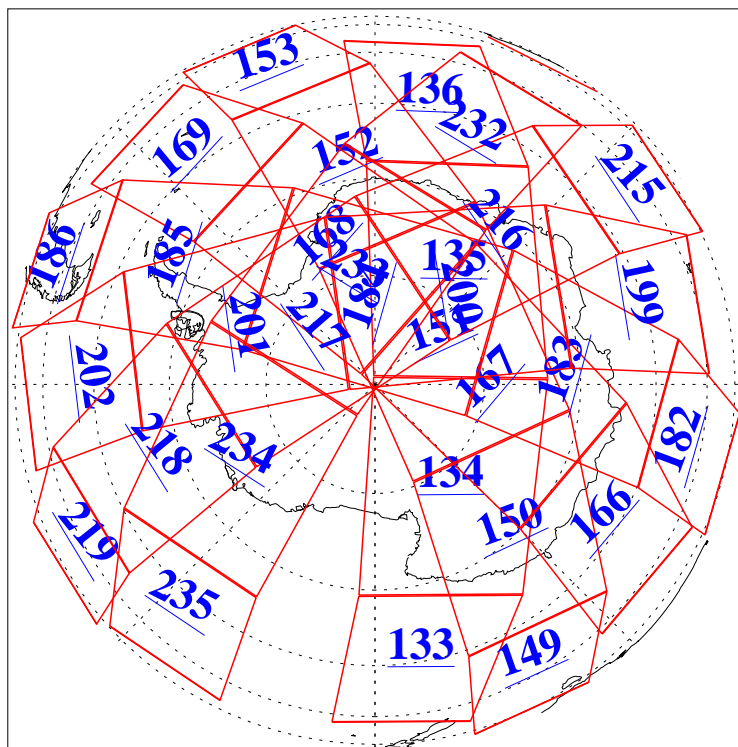

L1B Availability
AMSU Granules: 240
HSB Granules: 0
AIRS Granules: 240

8 Oct 2004
DoY 282
Aqua Day 888
Granules: 1 to 120

Granules: 121 to 240

Legend: AMSU Available, HSB Available, AIRS Available

L1B Availability
AMSU Granules: 240
HSB Granules: 0
AIRS Granules: 240

8 Oct 2004
DoY 282
Aqua Day 888

Ascending Granules

Descending Granules

Legend: AMSU Available, HSB Available, AIRS Available

L1B Availability
 AMSU Granules: 240
 HSB Granules: 0
 AIRS Granules: 240

8 Oct 2004
 DoY 282
 Aqua Day 888

Northern Hemisphere Granules

Southern Hemisphere Granules

Legend: AMSU Available, HSB Available, AIRS Available