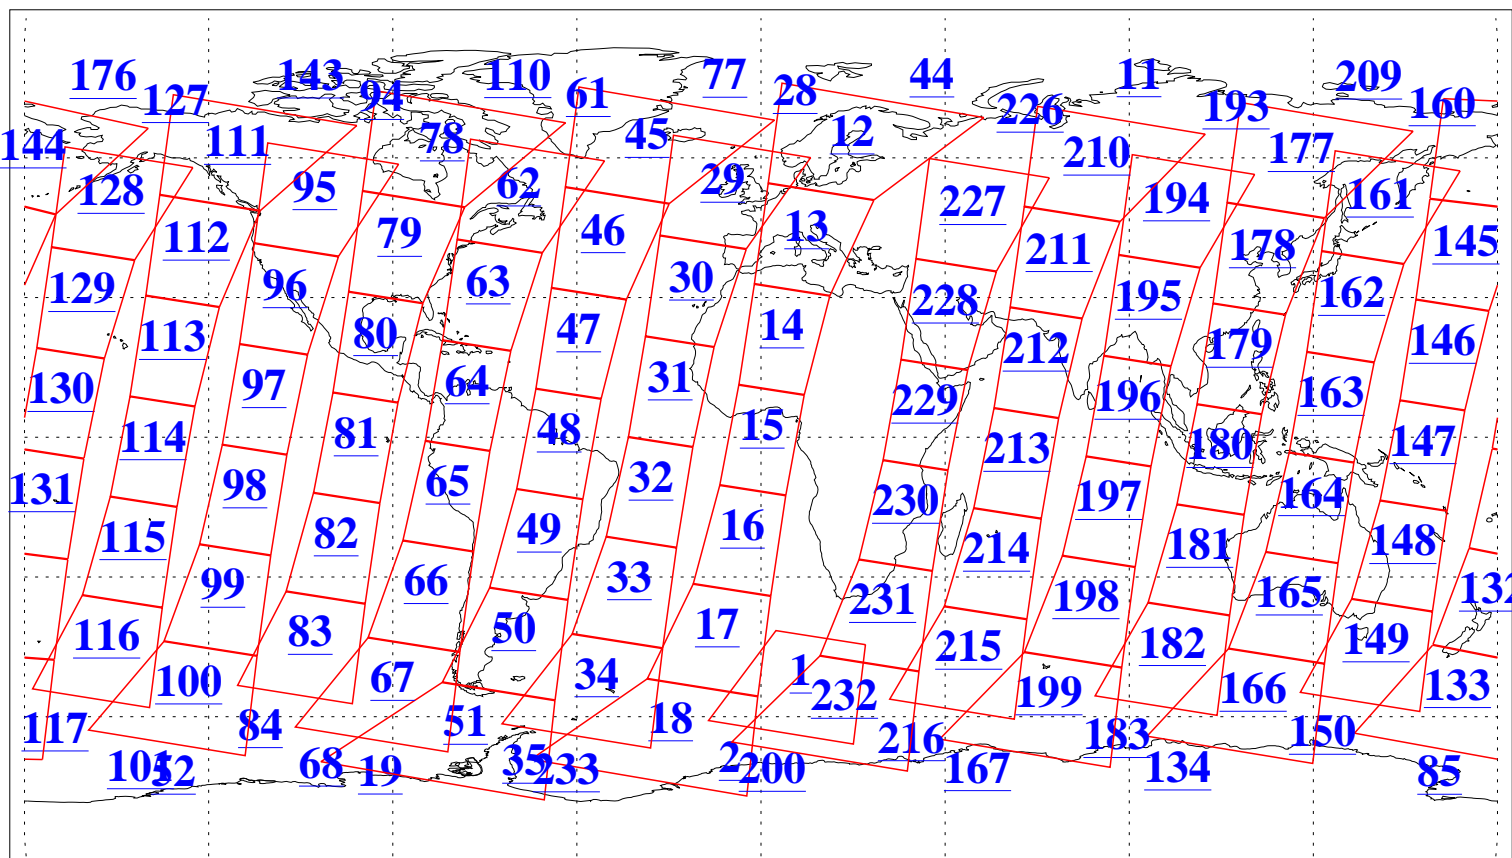

L1B Availability
AMSU Granules: 240
HSB Granules: 0
AIRS Granules: 240

8 Oct 2004
DoY 282
Aqua Day 888
Granules: 1 to 120

Granules: 121 to 240

Legend: AMSU Available, HSB Available, AIRS Available

L1B Availability
AMSU Granules: 240
HSB Granules: 0
AIRS Granules: 240

8 Oct 2004
DoY 282
Aqua Day 888

Ascending Granules

Descending Granules

Legend: AMSU Available, HSB Available, AIRS Available

L1B Availability
 AMSU Granules: 240
 HSB Granules: 0
 AIRS Granules: 240

8 Oct 2004
 DoY 282
 Aqua Day 888

Northern Hemisphere Granules

Southern Hemisphere Granules

Legend: AMSU Available, HSB Available, AIRS Available