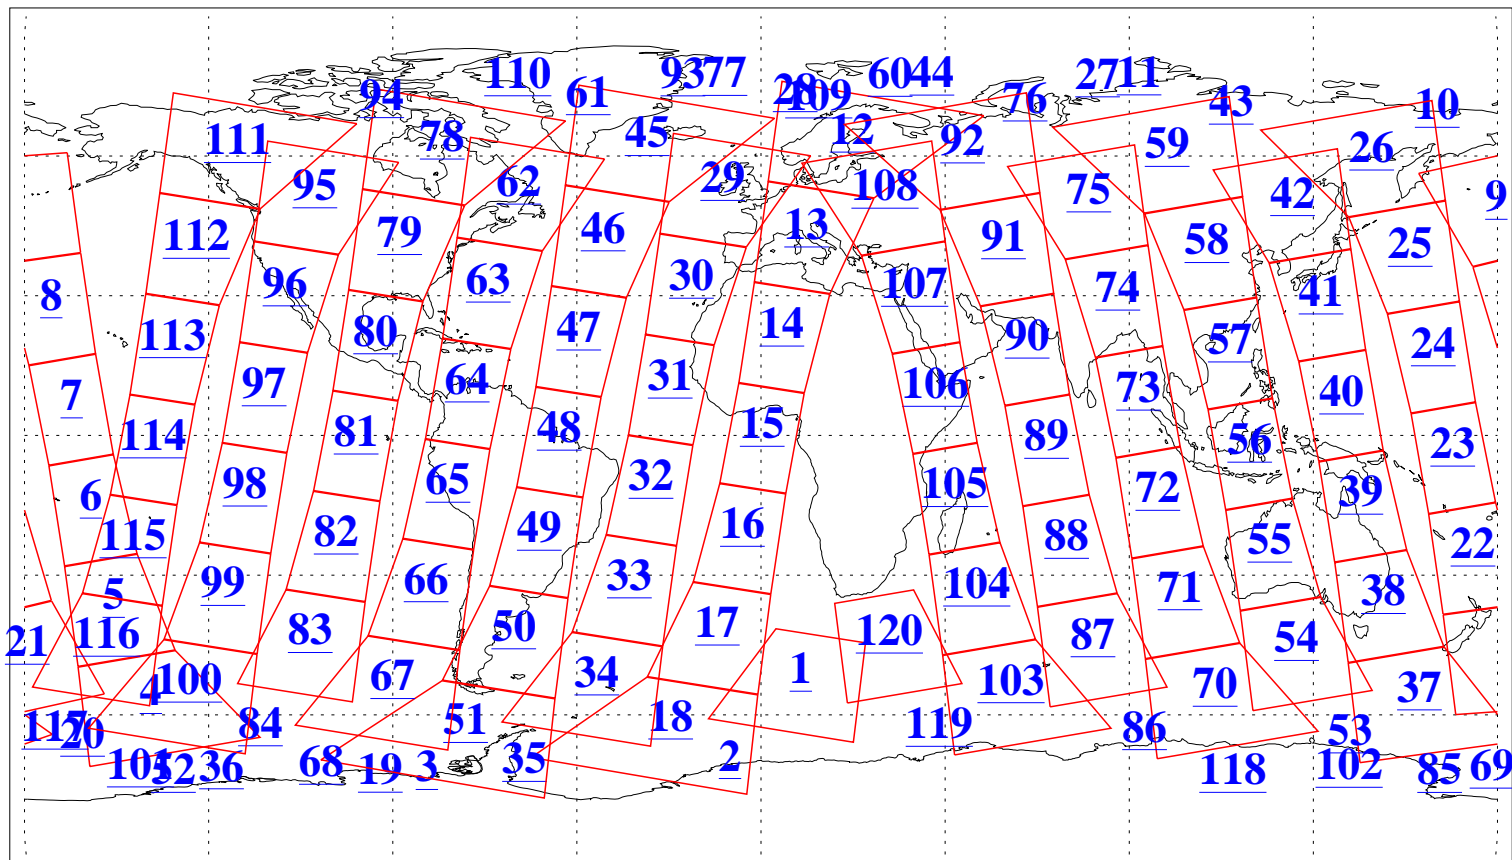

L1B Availability
AMSU Granules: 240
HSB Granules: 0
AIRS Granules: 240

8 Oct 2004
DoY 282
Aqua Day 888
Granules: 1 to 120

Granules: 121 to 240

Legend: AMSU Available, HSB Available, AIRS Available

L1B Availability
AMSU Granules: 240
HSB Granules: 0
AIRS Granules: 240

8 Oct 2004
DoY 282
Aqua Day 888

Ascending Granules

Descending Granules

Legend: AMSU Available, HSB Available, AIRS Available

L1B Availability
 AMSU Granules: 240
 HSB Granules: 0
 AIRS Granules: 240

8 Oct 2004
 DoY 282
 Aqua Day 888

Northern Hemisphere Granules

Southern Hemisphere Granules

Legend: AMSU Available, HSB Available, AIRS Available