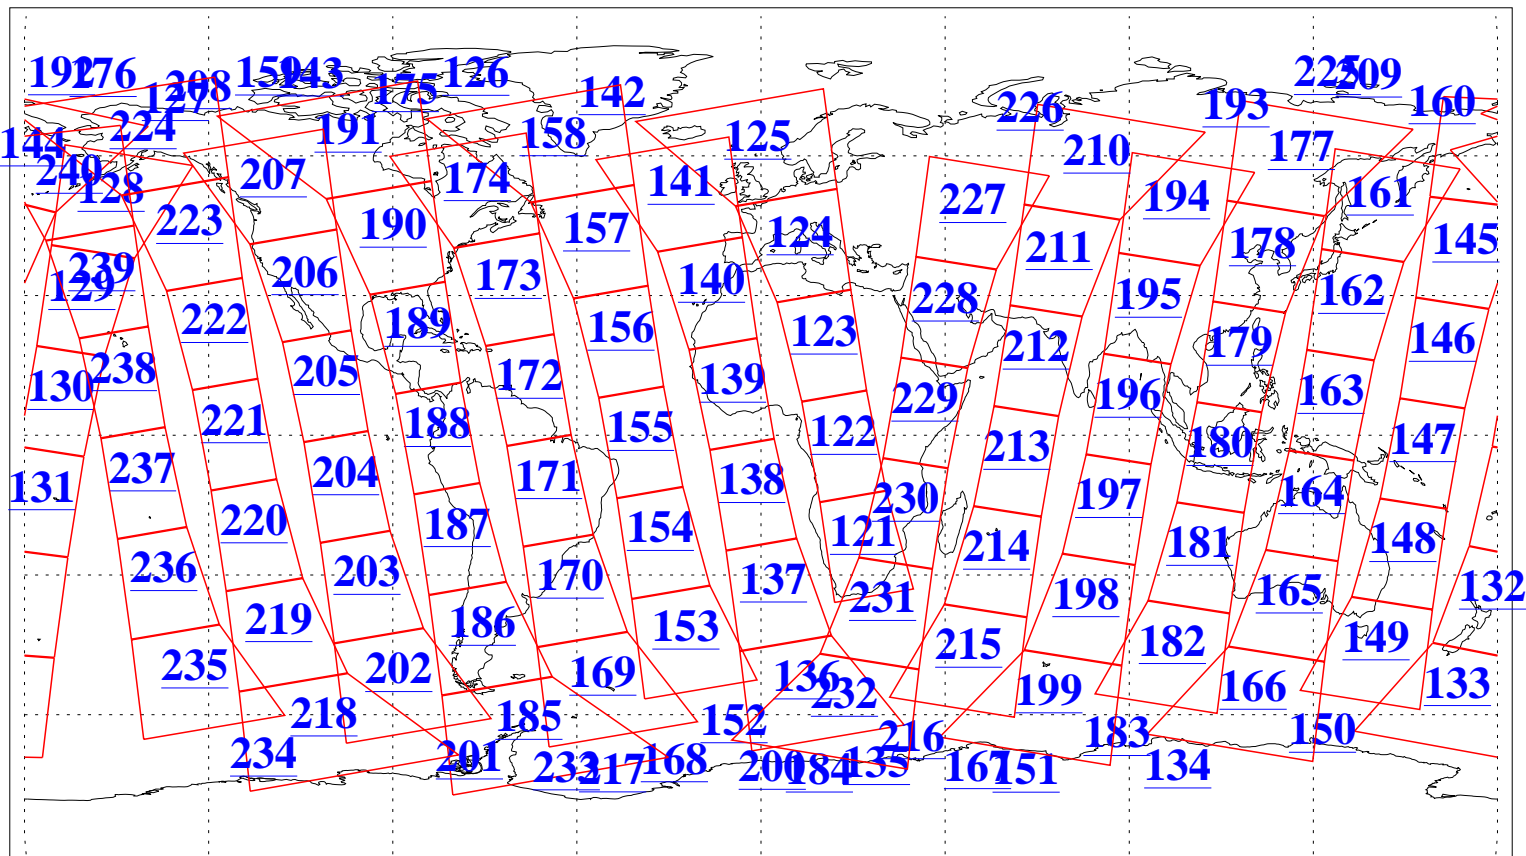

L1B Availability
AMSU Granules: 240
HSB Granules: 0
AIRS Granules: 240

8 Oct 2004
DoY 282
Aqua Day 888
Granules: 1 to 120

Granules: 121 to 240

Legend: AMSU Available, HSB Available, AIRS Available

L1B Availability
AMSU Granules: 240
HSB Granules: 0
AIRS Granules: 240

8 Oct 2004
DoY 282
Aqua Day 888

Ascending Granules

Descending Granules

Legend: AMSU Available, HSB Available, AIRS Available

L1B Availability
 AMSU Granules: 240
 HSB Granules: 0
 AIRS Granules: 240

8 Oct 2004
 DoY 282
 Aqua Day 888

Northern Hemisphere Granules

Southern Hemisphere Granules

Legend: AMSU Available, HSB Available, AIRS Available