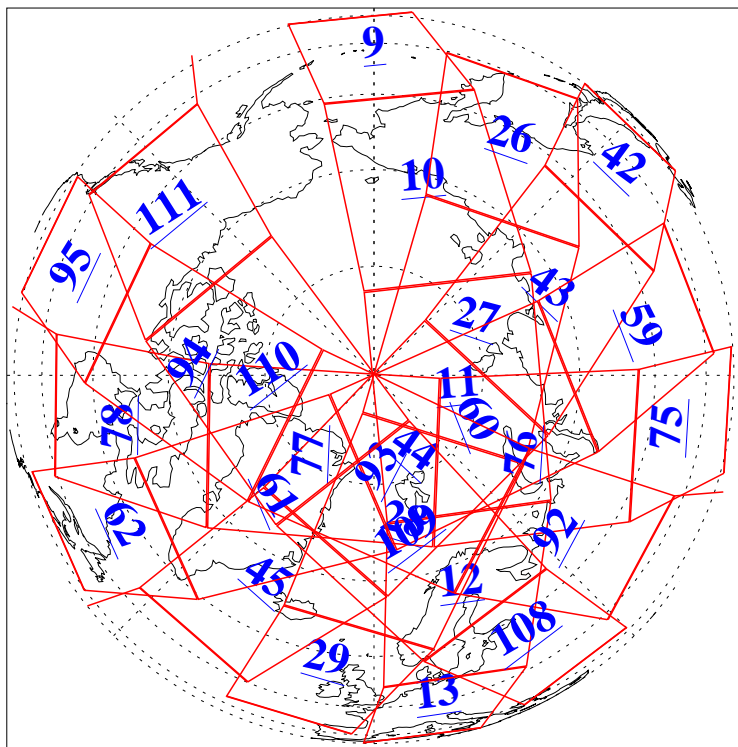

L1B Availability
AMSU Granules: 240
HSB Granules: 0
AIRS Granules: 240

8 Oct 2004
DoY 282
Aqua Day 888
Granules: 1 to 120

Granules: 121 to 240

Legend: AMSU Available, HSB Available, AIRS Available

L1B Availability
AMSU Granules: 240
HSB Granules: 0
AIRS Granules: 240

8 Oct 2004
DoY 282
Aqua Day 888

Ascending Granules

Descending Granules

Legend: AMSU Available, HSB Available, AIRS Available

L1B Availability
 AMSU Granules: 240
 HSB Granules: 0
 AIRS Granules: 240

8 Oct 2004
 DoY 282
 Aqua Day 888

Northern Hemisphere Granules

Southern Hemisphere Granules

Legend: AMSU Available, HSB Available, AIRS Available