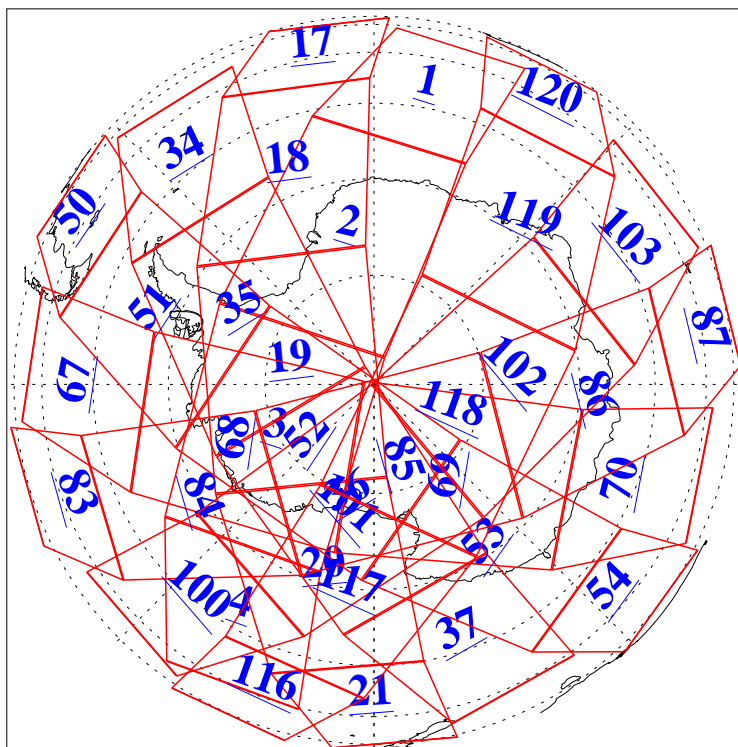

L1B Availability
AMSU Granules: 240
HSB Granules: 0
AIRS Granules: 240

8 Oct 2004
DoY 282
Aqua Day 888
Granules: 1 to 120

Granules: 121 to 240

Legend: AMSU Available, HSB Available, AIRS Available

L1B Availability
AMSU Granules: 240
HSB Granules: 0
AIRS Granules: 240

8 Oct 2004
DoY 282
Aqua Day 888

Ascending Granules

Descending Granules

Legend: AMSU Available, HSB Available, AIRS Available

L1B Availability
 AMSU Granules: 240
 HSB Granules: 0
 AIRS Granules: 240

8 Oct 2004
 DoY 282
 Aqua Day 888

Northern Hemisphere Granules

Southern Hemisphere Granules

Legend: AMSU Available, HSB Available, AIRS Available