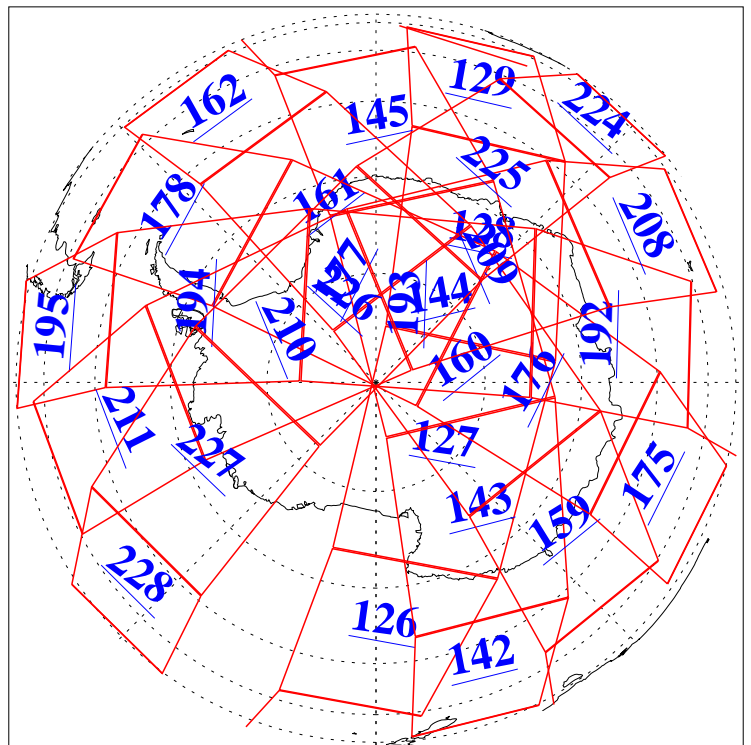

L1B Availability
AMSU Granules: 240
HSB Granules: 0
AIRS Granules: 240

7 Oct 2004
DoY 281
Aqua Day 887
Granules: 1 to 120

Granules: 121 to 240

Legend: AMSU Available, HSB Available, AIRS Available

L1B Availability
AMSU Granules: 240
HSB Granules: 0
AIRS Granules: 240

7 Oct 2004
DoY 281
Aqua Day 887

Ascending Granules

Descending Granules

Legend: AMSU Available, HSB Available, AIRS Available

L1B Availability
 AMSU Granules: 240
 HSB Granules: 0
 AIRS Granules: 240

7 Oct 2004
 DoY 281
 Aqua Day 887

Northern Hemisphere Granules

Southern Hemisphere Granules

Legend: AMSU Available, HSB Available, AIRS Available