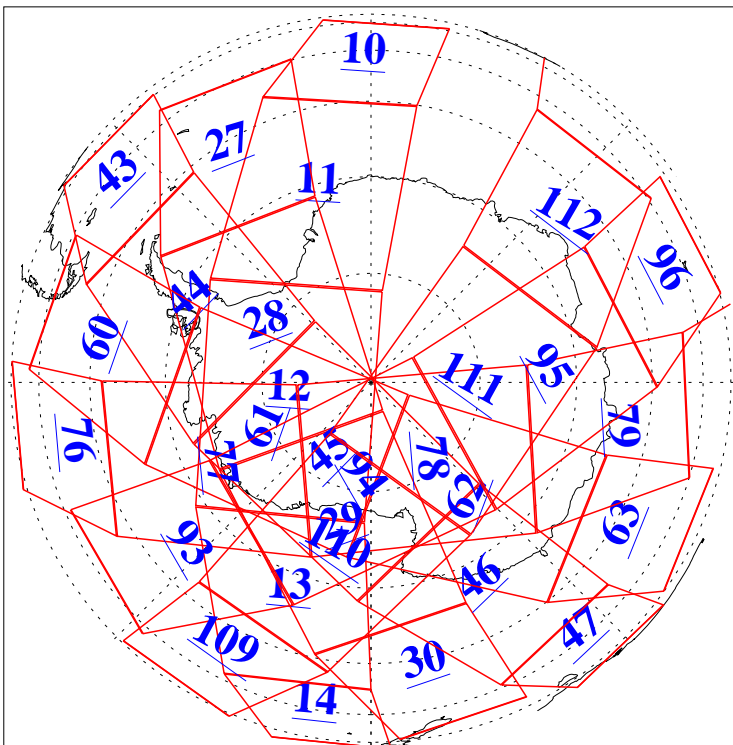

L1B Availability
AMSU Granules: 240
HSB Granules: 0
AIRS Granules: 240

7 Oct 2004
DoY 281
Aqua Day 887
Granules: 1 to 120

Granules: 121 to 240

Legend: AMSU Available, HSB Available, AIRS Available

L1B Availability
AMSU Granules: 240
HSB Granules: 0
AIRS Granules: 240

7 Oct 2004
DoY 281
Aqua Day 887

Ascending Granules

Descending Granules

Legend: AMSU Available, HSB Available, AIRS Available

L1B Availability
 AMSU Granules: 240
 HSB Granules: 0
 AIRS Granules: 240

7 Oct 2004
 DoY 281
 Aqua Day 887

Northern Hemisphere Granules

Southern Hemisphere Granules

Legend: AMSU Available, HSB Available, AIRS Available