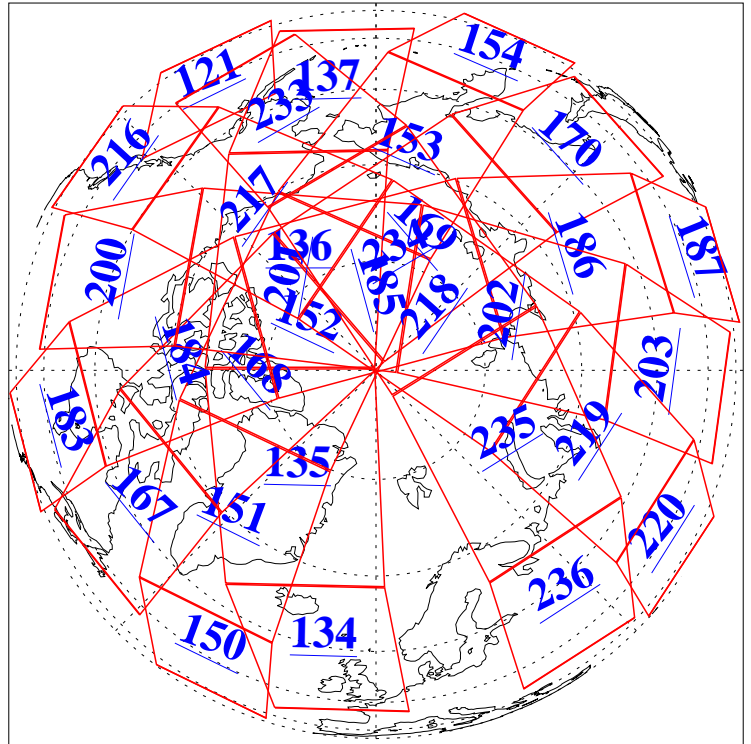

L1B Availability
AMSU Granules: 240
HSB Granules: 0
AIRS Granules: 240

7 Oct 2004
DoY 281
Aqua Day 887
Granules: 1 to 120

Granules: 121 to 240

Legend: AMSU Available, HSB Available, AIRS Available

L1B Availability
AMSU Granules: 240
HSB Granules: 0
AIRS Granules: 240

7 Oct 2004
DoY 281
Aqua Day 887

Ascending Granules

Descending Granules

Legend: AMSU Available, HSB Available, AIRS Available

L1B Availability
 AMSU Granules: 240
 HSB Granules: 0
 AIRS Granules: 240

7 Oct 2004
 DoY 281
 Aqua Day 887

Northern Hemisphere Granules

Southern Hemisphere Granules

Legend: AMSU Available, HSB Available, AIRS Available