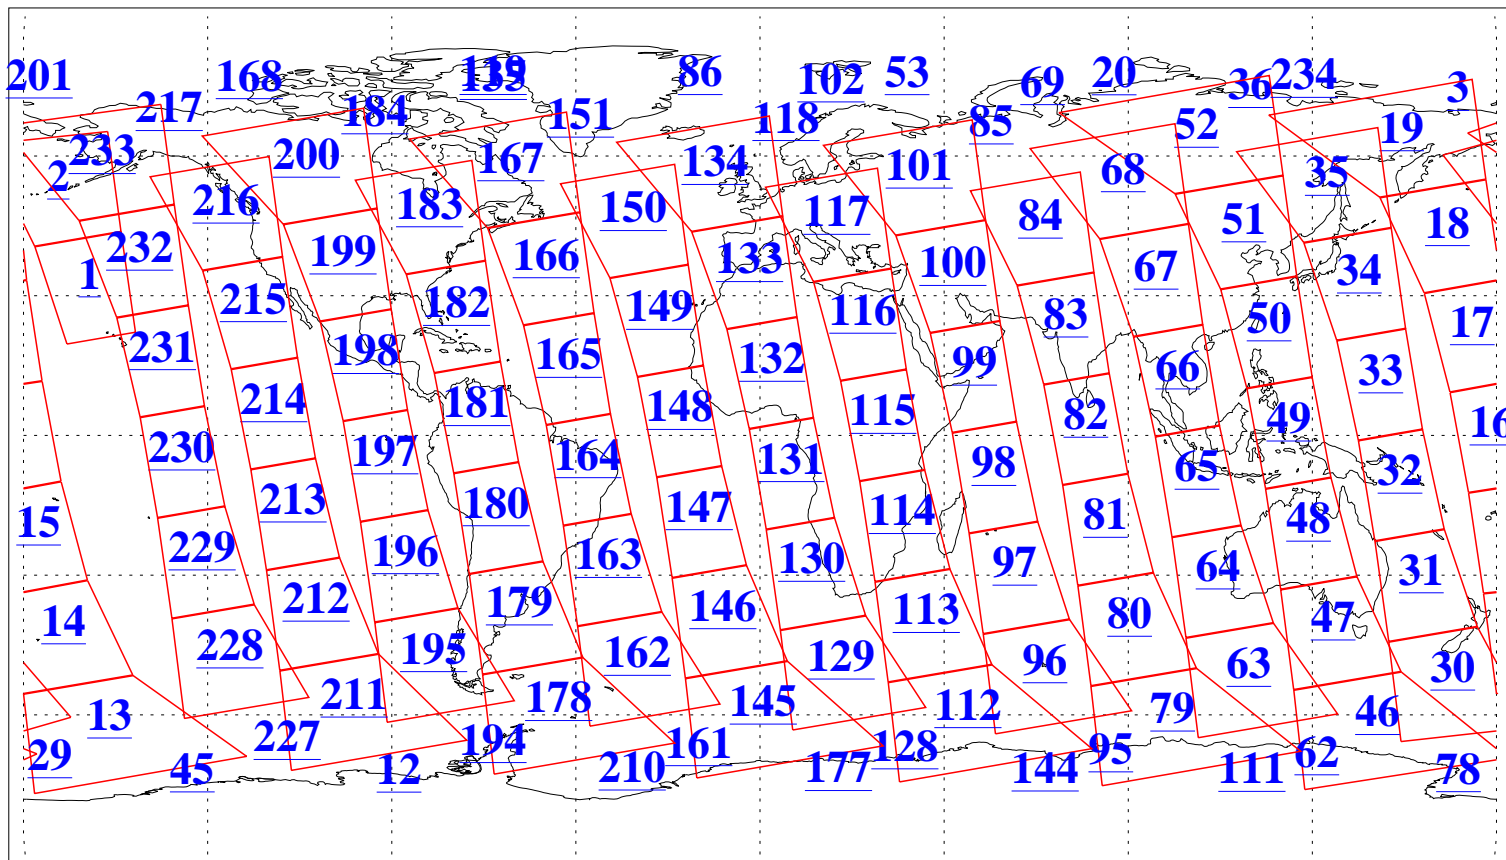

L1B Availability
AMSU Granules: 240
HSB Granules: 0
AIRS Granules: 240

7 Oct 2004
DoY 281
Aqua Day 887
Granules: 1 to 120

Granules: 121 to 240

Legend: AMSU Available, HSB Available, AIRS Available

L1B Availability
AMSU Granules: 240
HSB Granules: 0
AIRS Granules: 240

7 Oct 2004
DoY 281
Aqua Day 887

Ascending Granules

Descending Granules

Legend: AMSU Available, HSB Available, AIRS Available

L1B Availability
 AMSU Granules: 240
 HSB Granules: 0
 AIRS Granules: 240

7 Oct 2004
 DoY 281
 Aqua Day 887

Northern Hemisphere Granules

Southern Hemisphere Granules

Legend: AMSU Available, HSB Available, AIRS Available