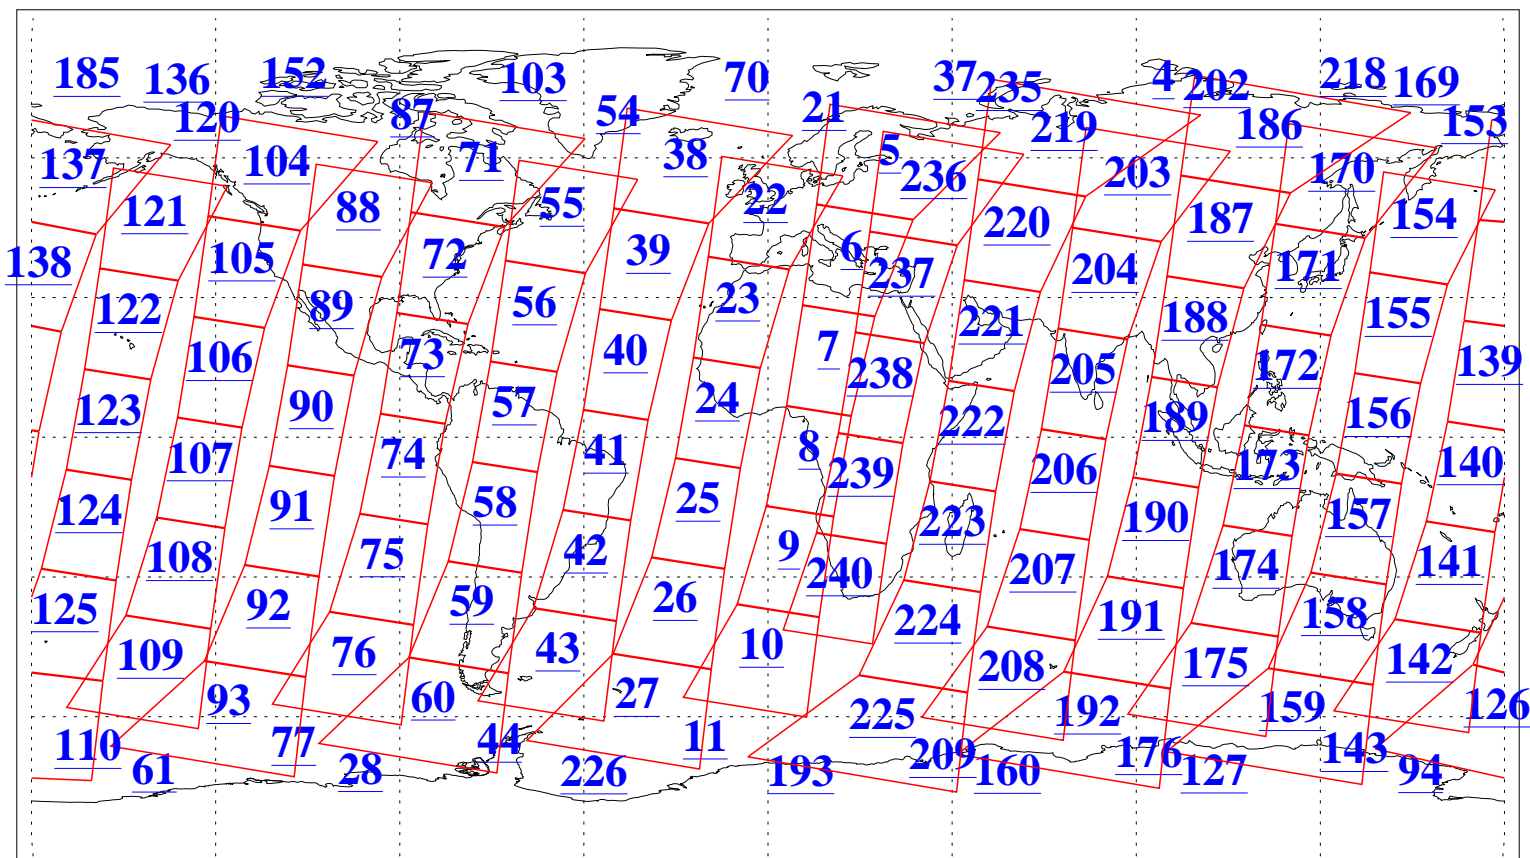

L1B Availability
AMSU Granules: 240
HSB Granules: 0
AIRS Granules: 240

7 Oct 2004
DoY 281
Aqua Day 887
Granules: 1 to 120

Granules: 121 to 240

Legend: AMSU Available, HSB Available, AIRS Available

L1B Availability
AMSU Granules: 240
HSB Granules: 0
AIRS Granules: 240

7 Oct 2004
DoY 281
Aqua Day 887

Ascending Granules

Descending Granules

Legend: AMSU Available, HSB Available, AIRS Available

L1B Availability
 AMSU Granules: 240
 HSB Granules: 0
 AIRS Granules: 240

7 Oct 2004
 DoY 281
 Aqua Day 887

Northern Hemisphere Granules

Southern Hemisphere Granules

Legend: AMSU Available, HSB Available, AIRS Available