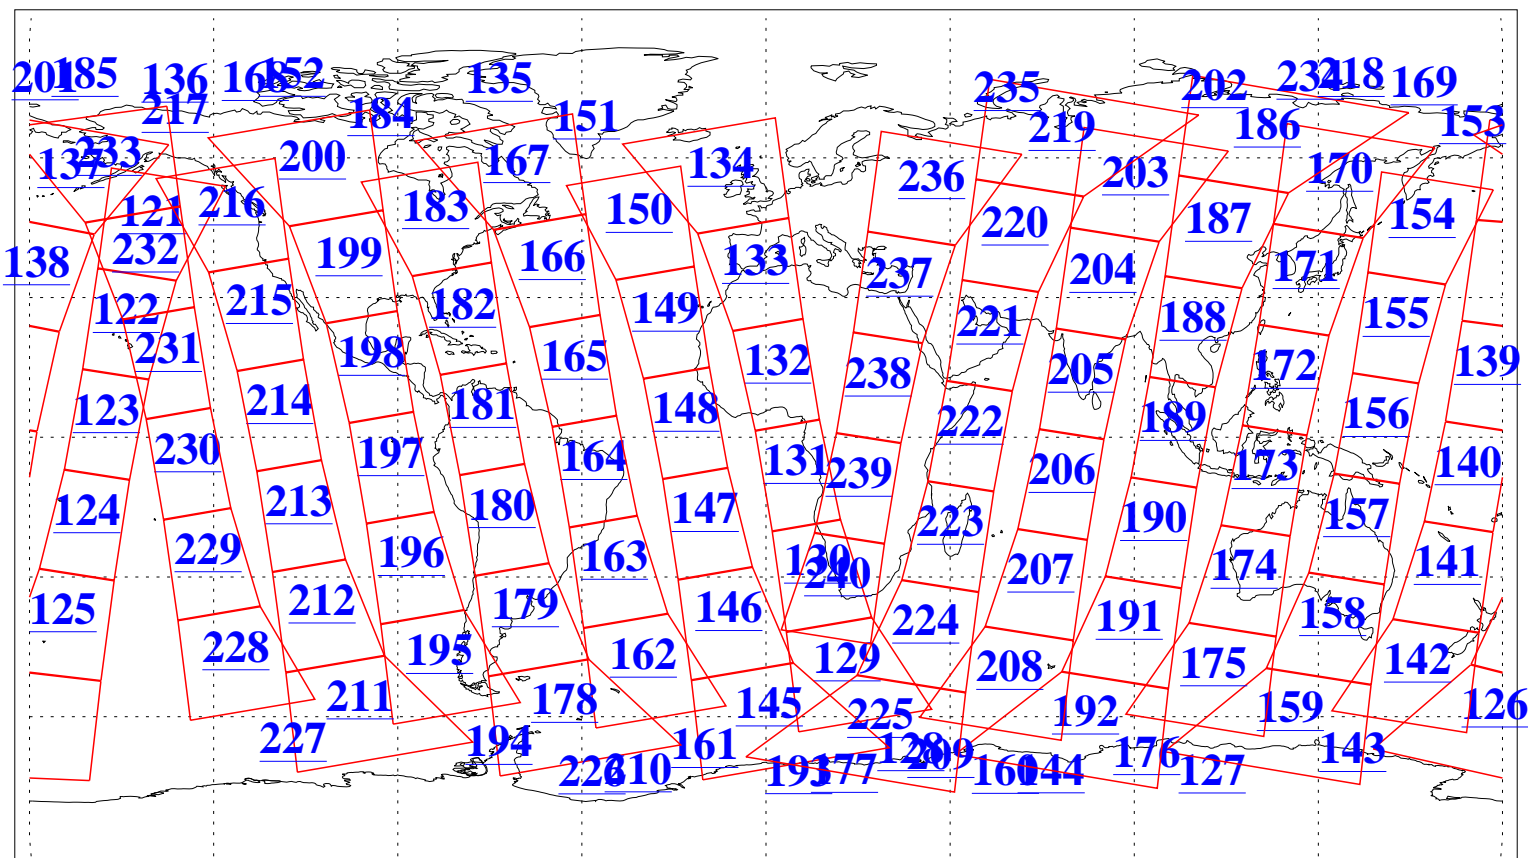

L1B Availability
AMSU Granules: 240
HSB Granules: 0
AIRS Granules: 240

7 Oct 2004
DoY 281
Aqua Day 887
Granules: 1 to 120

Granules: 121 to 240

Legend: AMSU Available, HSB Available, AIRS Available

L1B Availability
AMSU Granules: 240
HSB Granules: 0
AIRS Granules: 240

7 Oct 2004
DoY 281
Aqua Day 887

Ascending Granules

Descending Granules

Legend: AMSU Available, HSB Available, AIRS Available

L1B Availability
 AMSU Granules: 240
 HSB Granules: 0
 AIRS Granules: 240

7 Oct 2004
 DoY 281
 Aqua Day 887

Northern Hemisphere Granules

Southern Hemisphere Granules

Legend: AMSU Available, HSB Available, AIRS Available