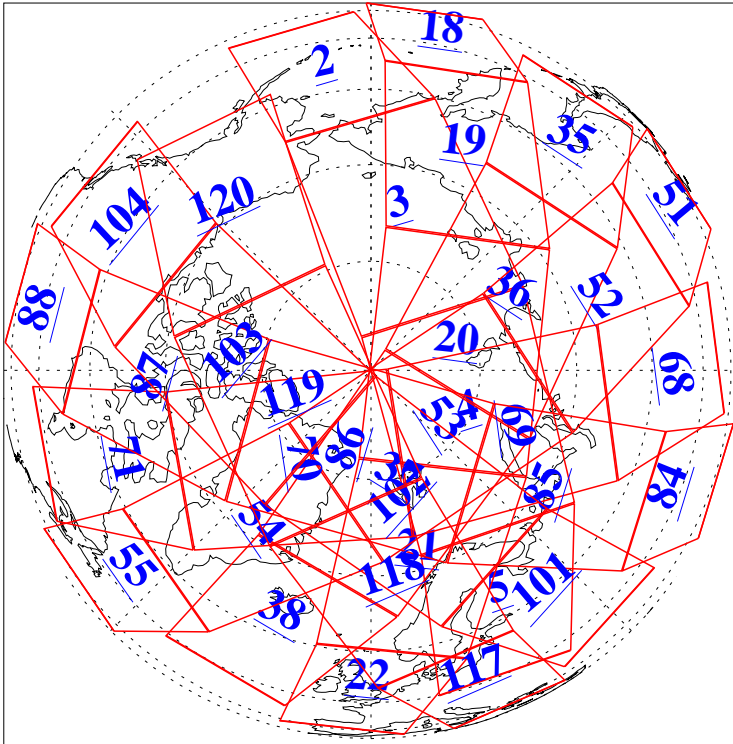

L1B Availability
AMSU Granules: 240
HSB Granules: 0
AIRS Granules: 240

7 Oct 2004
DoY 281
Aqua Day 887
Granules: 1 to 120

Granules: 121 to 240

Legend: AMSU Available, HSB Available, AIRS Available

L1B Availability
AMSU Granules: 240
HSB Granules: 0
AIRS Granules: 240

7 Oct 2004
DoY 281
Aqua Day 887

Ascending Granules

Descending Granules

Legend: AMSU Available, HSB Available, AIRS Available

L1B Availability
 AMSU Granules: 240
 HSB Granules: 0
 AIRS Granules: 240

7 Oct 2004
 DoY 281
 Aqua Day 887

Northern Hemisphere Granules

Southern Hemisphere Granules

Legend: AMSU Available, HSB Available, AIRS Available