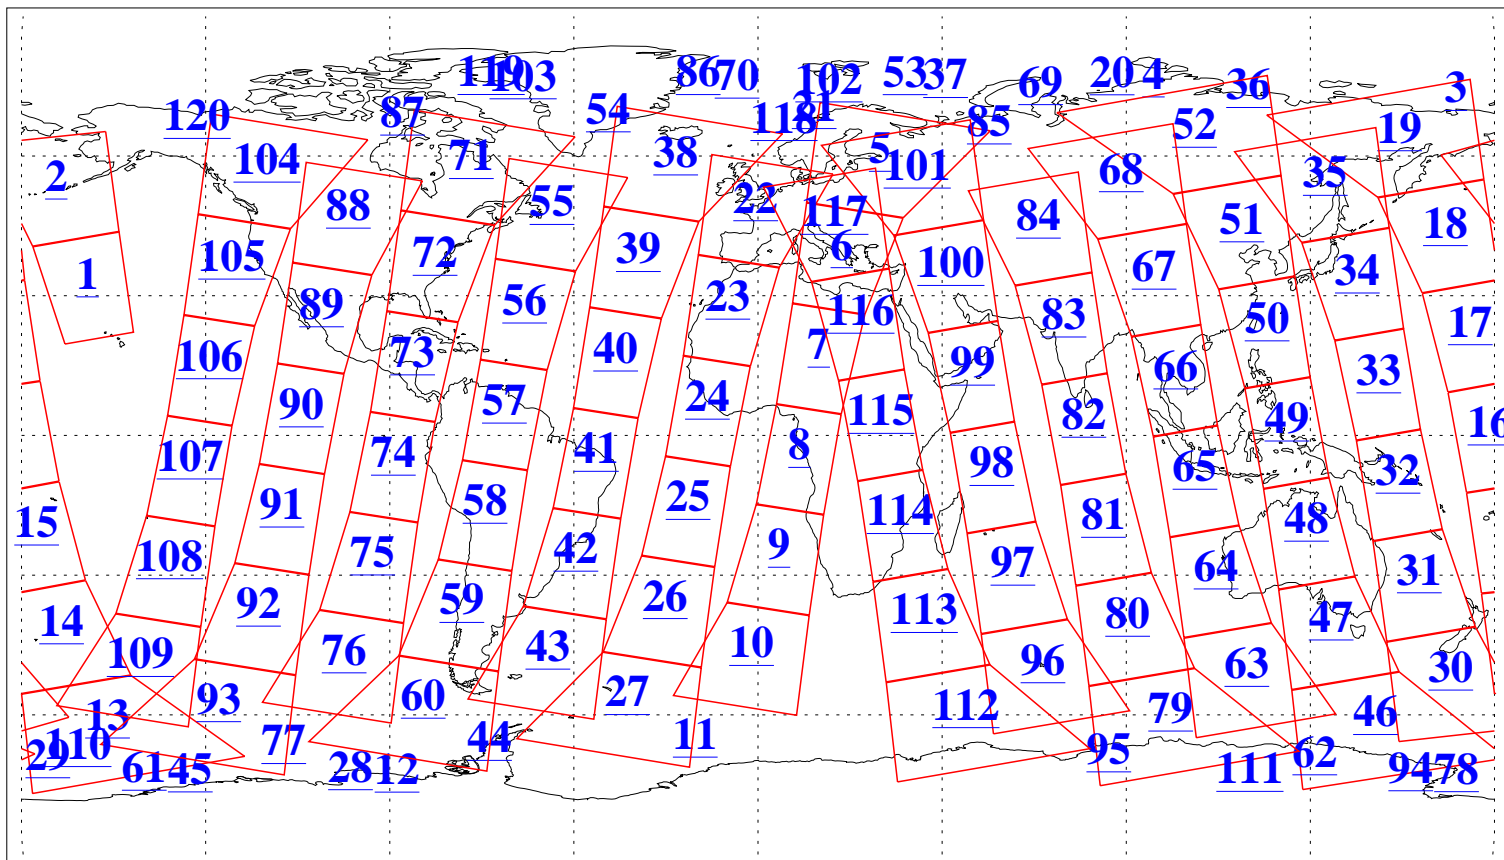

L1B Availability
AMSU Granules: 240
HSB Granules: 0
AIRS Granules: 240

7 Oct 2004
DoY 281
Aqua Day 887
Granules: 1 to 120

Granules: 121 to 240

Legend: AMSU Available, HSB Available, AIRS Available

L1B Availability
AMSU Granules: 240
HSB Granules: 0
AIRS Granules: 240

7 Oct 2004
DoY 281
Aqua Day 887

Ascending Granules

Descending Granules

Legend: AMSU Available, HSB Available, AIRS Available

L1B Availability
 AMSU Granules: 240
 HSB Granules: 0
 AIRS Granules: 240

7 Oct 2004
 DoY 281
 Aqua Day 887

Northern Hemisphere Granules

Southern Hemisphere Granules

Legend: AMSU Available, HSB Available, AIRS Available