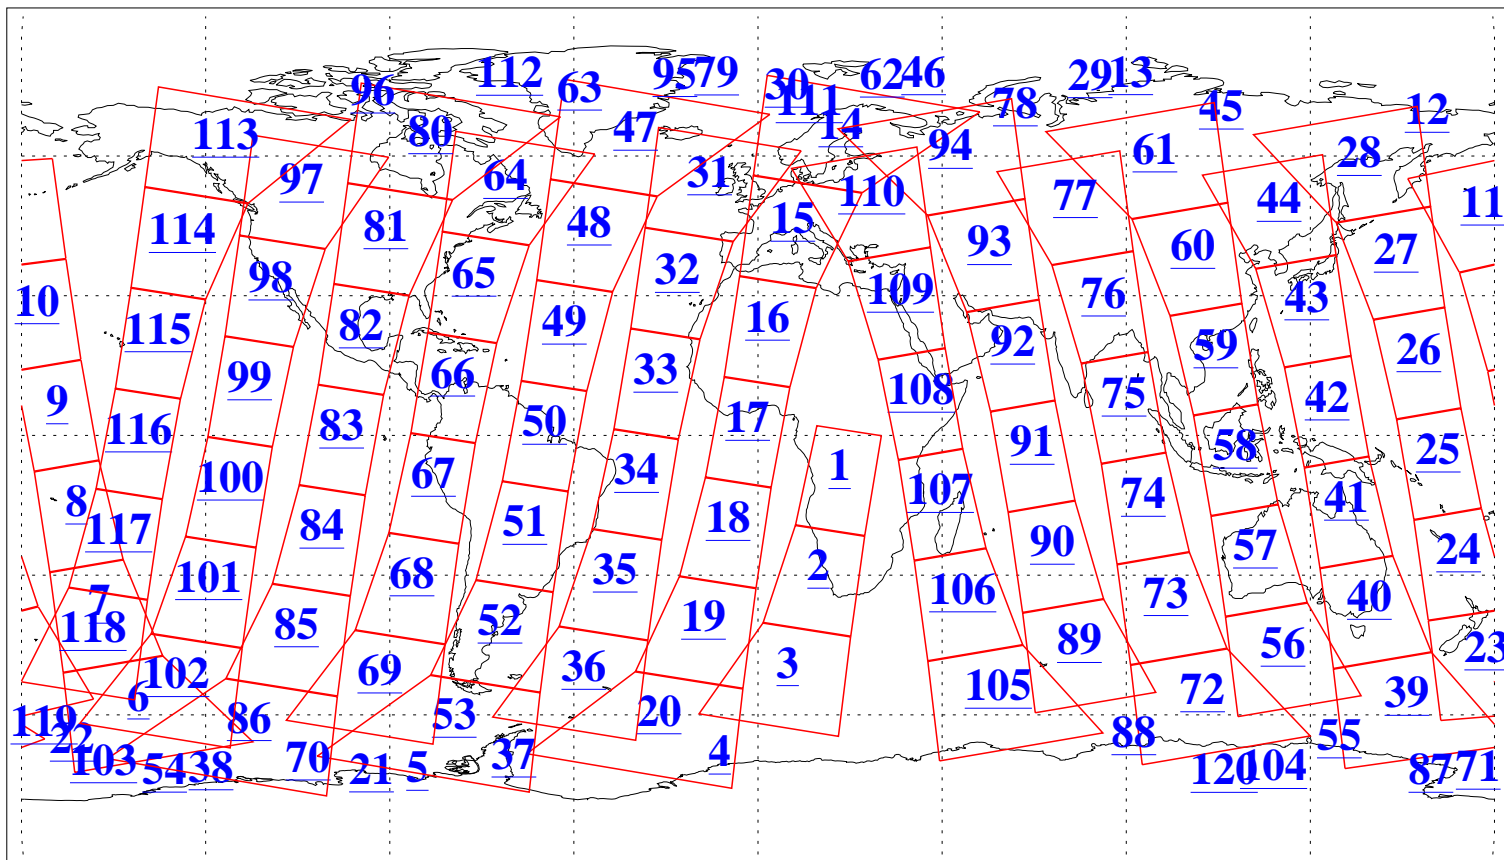

L1B Availability
AMSU Granules: 240
HSB Granules: 0
AIRS Granules: 240

6 Oct 2004
DoY 280
Aqua Day 886
Granules: 1 to 120

Granules: 121 to 240

Legend: AMSU Available, HSB Available, AIRS Available

L1B Availability
AMSU Granules: 240
HSB Granules: 0
AIRS Granules: 240

6 Oct 2004
DoY 280
Aqua Day 886

Ascending Granules

Descending Granules

Legend: AMSU Available, HSB Available, AIRS Available

L1B Availability
 AMSU Granules: 240
 HSB Granules: 0
 AIRS Granules: 240

6 Oct 2004
 DoY 280
 Aqua Day 886

Northern Hemisphere Granules

Southern Hemisphere Granules

Legend: AMSU Available, HSB Available, AIRS Available