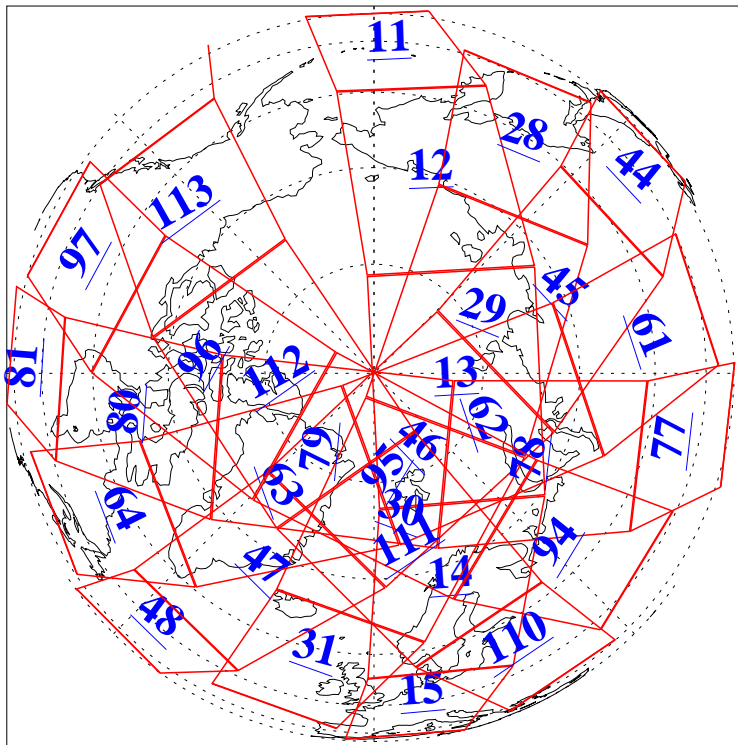

L1B Availability
AMSU Granules: 240
HSB Granules: 0
AIRS Granules: 240

6 Oct 2004
DoY 280
Aqua Day 886
Granules: 1 to 120

Granules: 121 to 240

Legend: AMSU Available, HSB Available, AIRS Available

L1B Availability
AMSU Granules: 240
HSB Granules: 0
AIRS Granules: 240

6 Oct 2004
DoY 280
Aqua Day 886

Ascending Granules

Descending Granules

Legend: AMSU Available, HSB Available, AIRS Available

L1B Availability
 AMSU Granules: 240
 HSB Granules: 0
 AIRS Granules: 240

6 Oct 2004
 DoY 280
 Aqua Day 886

Northern Hemisphere Granules

Southern Hemisphere Granules

Legend: AMSU Available, HSB Available, AIRS Available