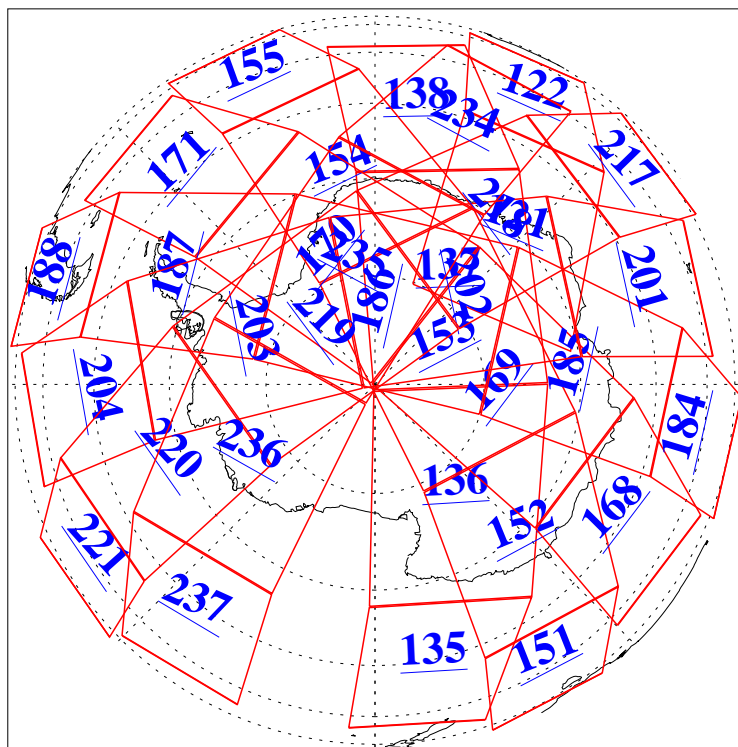

L1B Availability
AMSU Granules: 240
HSB Granules: 0
AIRS Granules: 240

6 Oct 2004
DoY 280
Aqua Day 886
Granules: 1 to 120

Granules: 121 to 240

Legend: AMSU Available, HSB Available, AIRS Available

L1B Availability
AMSU Granules: 240
HSB Granules: 0
AIRS Granules: 240

6 Oct 2004
DoY 280
Aqua Day 886

Ascending Granules

Descending Granules

Legend: AMSU Available, HSB Available, AIRS Available

L1B Availability
 AMSU Granules: 240
 HSB Granules: 0
 AIRS Granules: 240

6 Oct 2004
 DoY 280
 Aqua Day 886

Northern Hemisphere Granules

Southern Hemisphere Granules

Legend: AMSU Available, HSB Available, AIRS Available