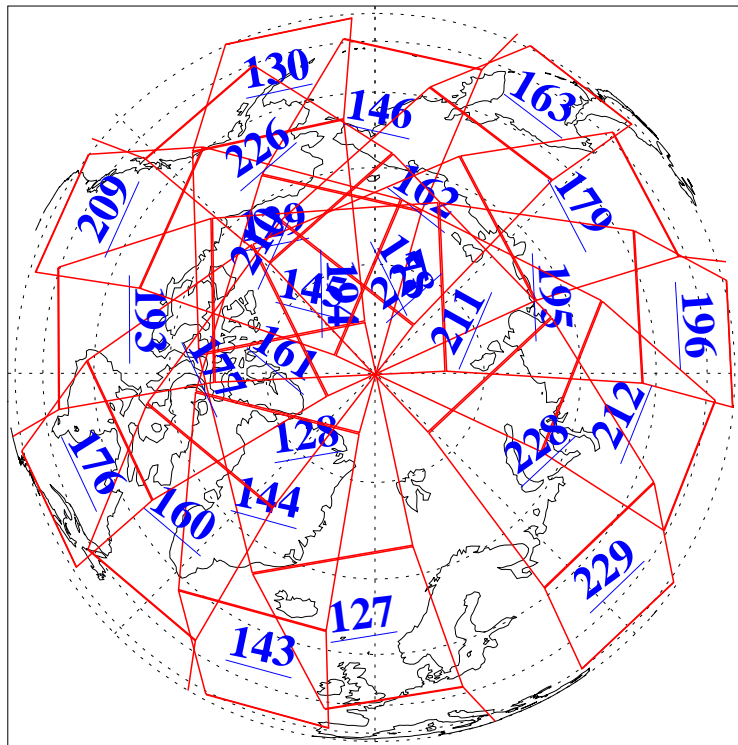

L1B Availability
AMSU Granules: 240
HSB Granules: 0
AIRS Granules: 240

6 Oct 2004
DoY 280
Aqua Day 886
Granules: 1 to 120

Granules: 121 to 240

Legend: AMSU Available, HSB Available, AIRS Available

L1B Availability
AMSU Granules: 240
HSB Granules: 0
AIRS Granules: 240

6 Oct 2004
DoY 280
Aqua Day 886

Ascending Granules

Descending Granules

Legend: AMSU Available, HSB Available, AIRS Available

L1B Availability
 AMSU Granules: 240
 HSB Granules: 0
 AIRS Granules: 240

6 Oct 2004
 DoY 280
 Aqua Day 886

Northern Hemisphere Granules

Southern Hemisphere Granules

Legend: AMSU Available, HSB Available, AIRS Available