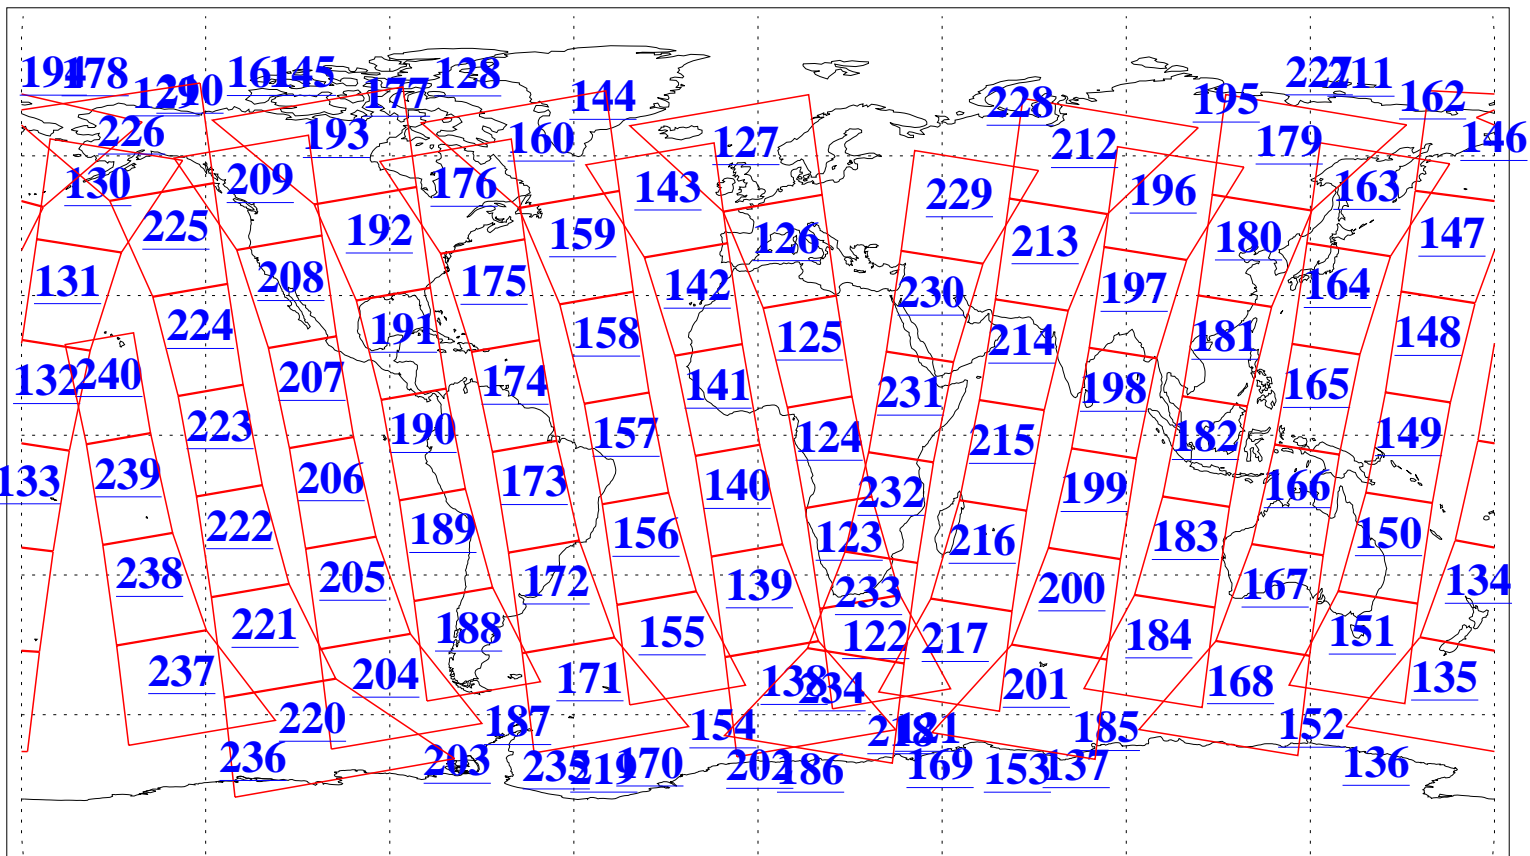

L1B Availability
AMSU Granules: 240
HSB Granules: 0
AIRS Granules: 240

6 Oct 2004
DoY 280
Aqua Day 886
Granules: 1 to 120

Granules: 121 to 240

Legend: AMSU Available, HSB Available, AIRS Available

L1B Availability
AMSU Granules: 240
HSB Granules: 0
AIRS Granules: 240

6 Oct 2004
DoY 280
Aqua Day 886

Ascending Granules

Descending Granules

Legend: AMSU Available, HSB Available, AIRS Available

L1B Availability
 AMSU Granules: 240
 HSB Granules: 0
 AIRS Granules: 240

6 Oct 2004
 DoY 280
 Aqua Day 886

Northern Hemisphere Granules

Southern Hemisphere Granules

Legend: AMSU Available, HSB Available, AIRS Available