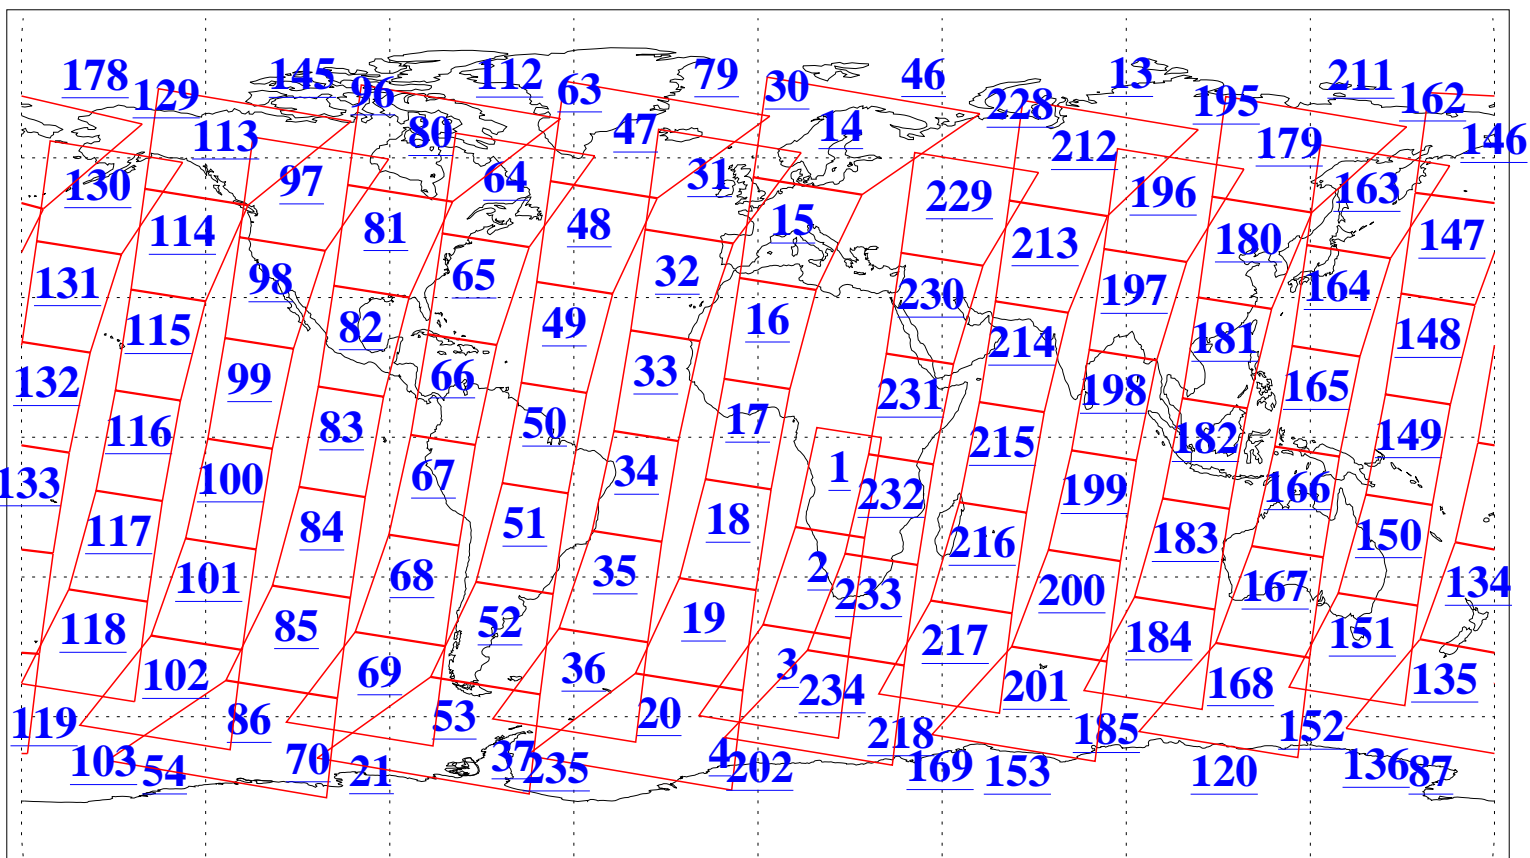

L1B Availability
AMSU Granules: 240
HSB Granules: 0
AIRS Granules: 240

6 Oct 2004
DoY 280
Aqua Day 886
Granules: 1 to 120

Granules: 121 to 240

Legend: AMSU Available, HSB Available, AIRS Available

L1B Availability
AMSU Granules: 240
HSB Granules: 0
AIRS Granules: 240

6 Oct 2004
DoY 280
Aqua Day 886

Ascending Granules

Descending Granules

Legend: AMSU Available, HSB Available, AIRS Available

L1B Availability
 AMSU Granules: 240
 HSB Granules: 0
 AIRS Granules: 240

6 Oct 2004
 DoY 280
 Aqua Day 886

Northern Hemisphere Granules

Southern Hemisphere Granules

Legend: AMSU Available, HSB Available, AIRS Available