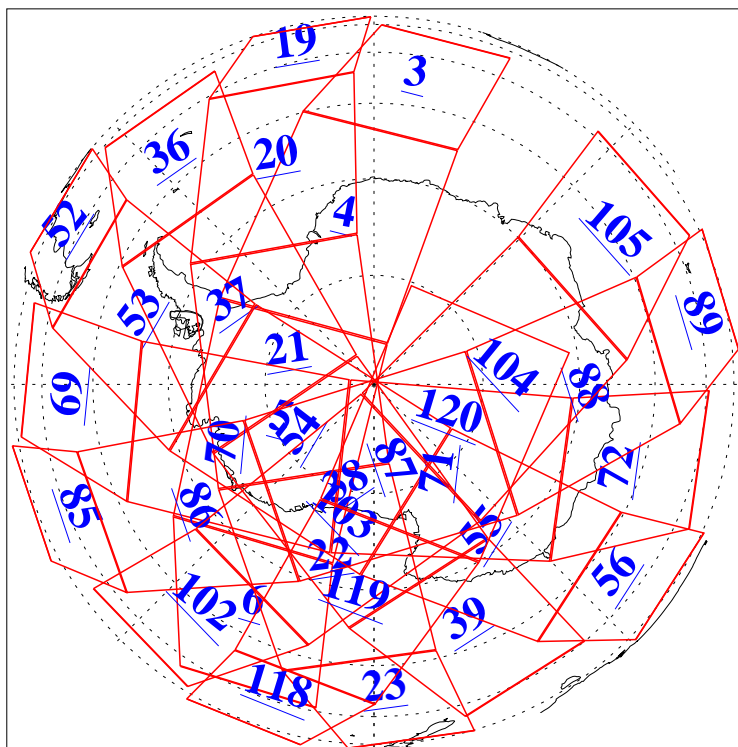

L1B Availability
AMSU Granules: 240
HSB Granules: 0
AIRS Granules: 240

6 Oct 2004
DoY 280
Aqua Day 886
Granules: 1 to 120

Granules: 121 to 240

Legend: AMSU Available, HSB Available, AIRS Available

L1B Availability
AMSU Granules: 240
HSB Granules: 0
AIRS Granules: 240

6 Oct 2004
DoY 280
Aqua Day 886

Ascending Granules

Descending Granules

Legend: AMSU Available, HSB Available, AIRS Available

L1B Availability
 AMSU Granules: 240
 HSB Granules: 0
 AIRS Granules: 240

6 Oct 2004
 DoY 280
 Aqua Day 886

Northern Hemisphere Granules

Southern Hemisphere Granules

Legend: AMSU Available, HSB Available, AIRS Available