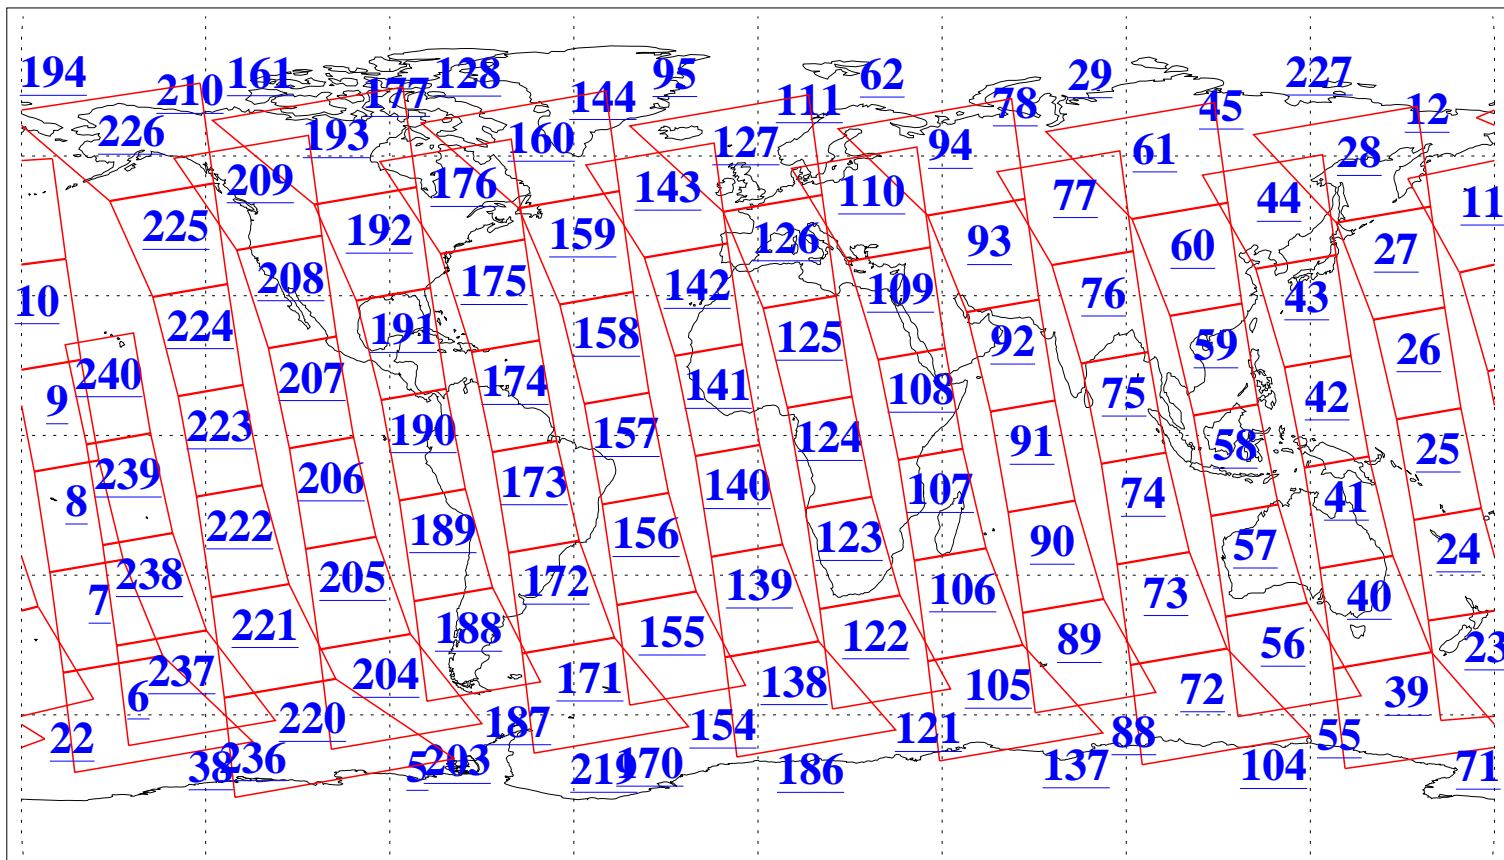

L1B Availability
AMSU Granules: 240
HSB Granules: 0
AIRS Granules: 240

6 Oct 2004
DoY 280
Aqua Day 886
Granules: 1 to 120

Granules: 121 to 240

Legend: AMSU Available, HSB Available, AIRS Available

L1B Availability
AMSU Granules: 240
HSB Granules: 0
AIRS Granules: 240

6 Oct 2004
DoY 280
Aqua Day 886

Ascending Granules

Descending Granules

Legend: AMSU Available, HSB Available, AIRS Available

L1B Availability
 AMSU Granules: 240
 HSB Granules: 0
 AIRS Granules: 240

6 Oct 2004
 DoY 280
 Aqua Day 886

Northern Hemisphere Granules

Southern Hemisphere Granules

Legend: AMSU Available, HSB Available, AIRS Available