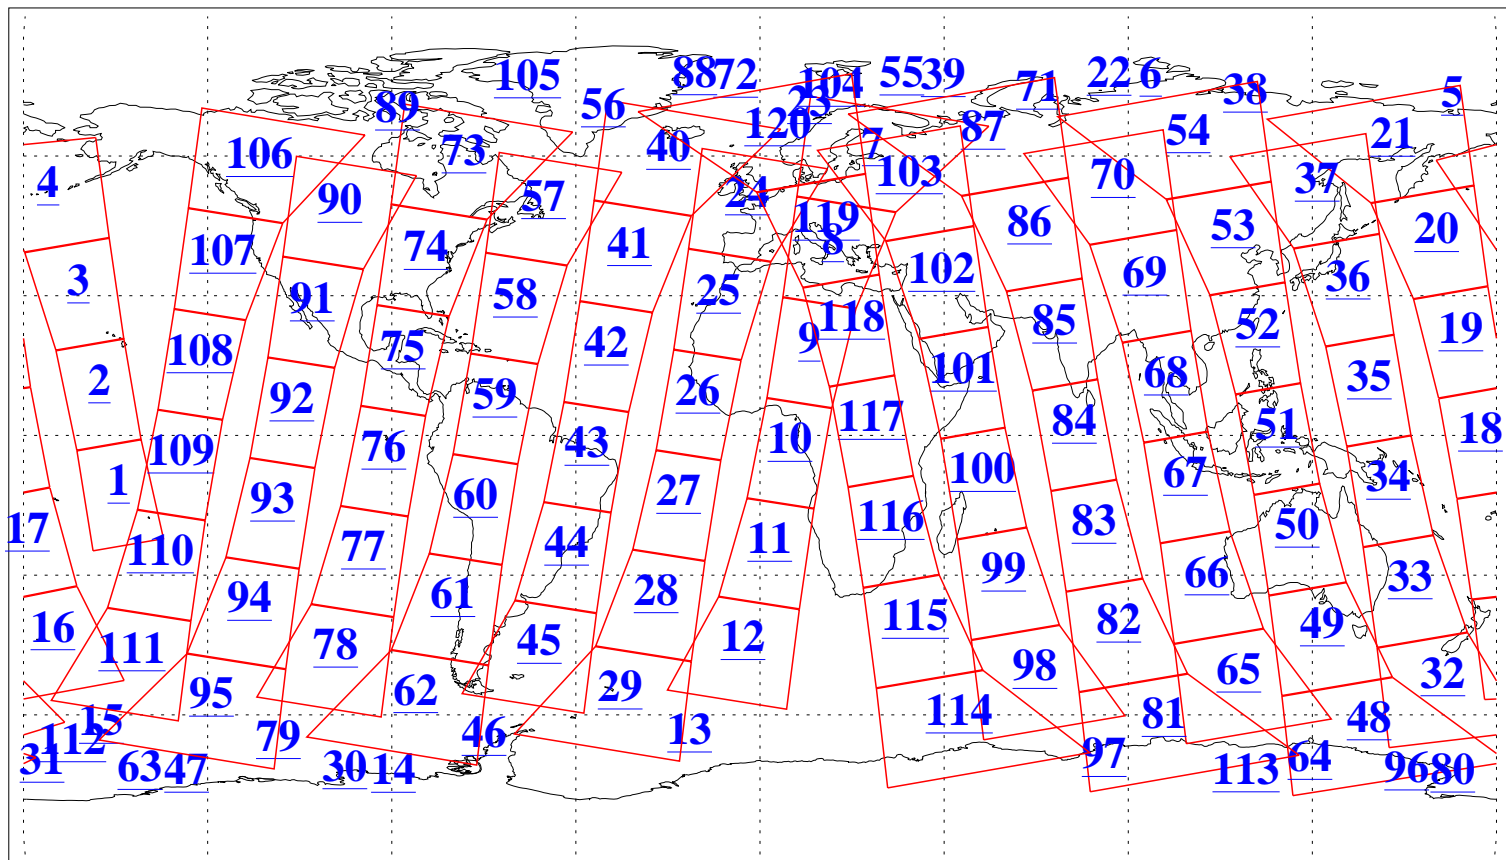

L1B Availability  
AMSU Granules: 240  
HSB Granules: 0  
AIRS Granules: 200

5 Oct 2004  
DoY 279  
Aqua Day 885  
Granules: 1 to 120

Granules: 121 to 240

Legend: AMSU Available, HSB Available, AIRS Available

L1B Availability  
AMSU Granules: 240  
HSB Granules: 0  
AIRS Granules: 200

5 Oct 2004  
DoY 279  
Aqua Day 885

Ascending Granules

Descending Granules

Legend: AMSU Available, HSB Available, AIRS Available

L1B Availability  
 AMSU Granules: 240  
 HSB Granules: 0  
 AIRS Granules: 200

5 Oct 2004  
 DoY 279  
 Aqua Day 885

Northern Hemisphere Granules

Southern Hemisphere Granules

Legend: AMSU Available, HSB Available, AIRS Available