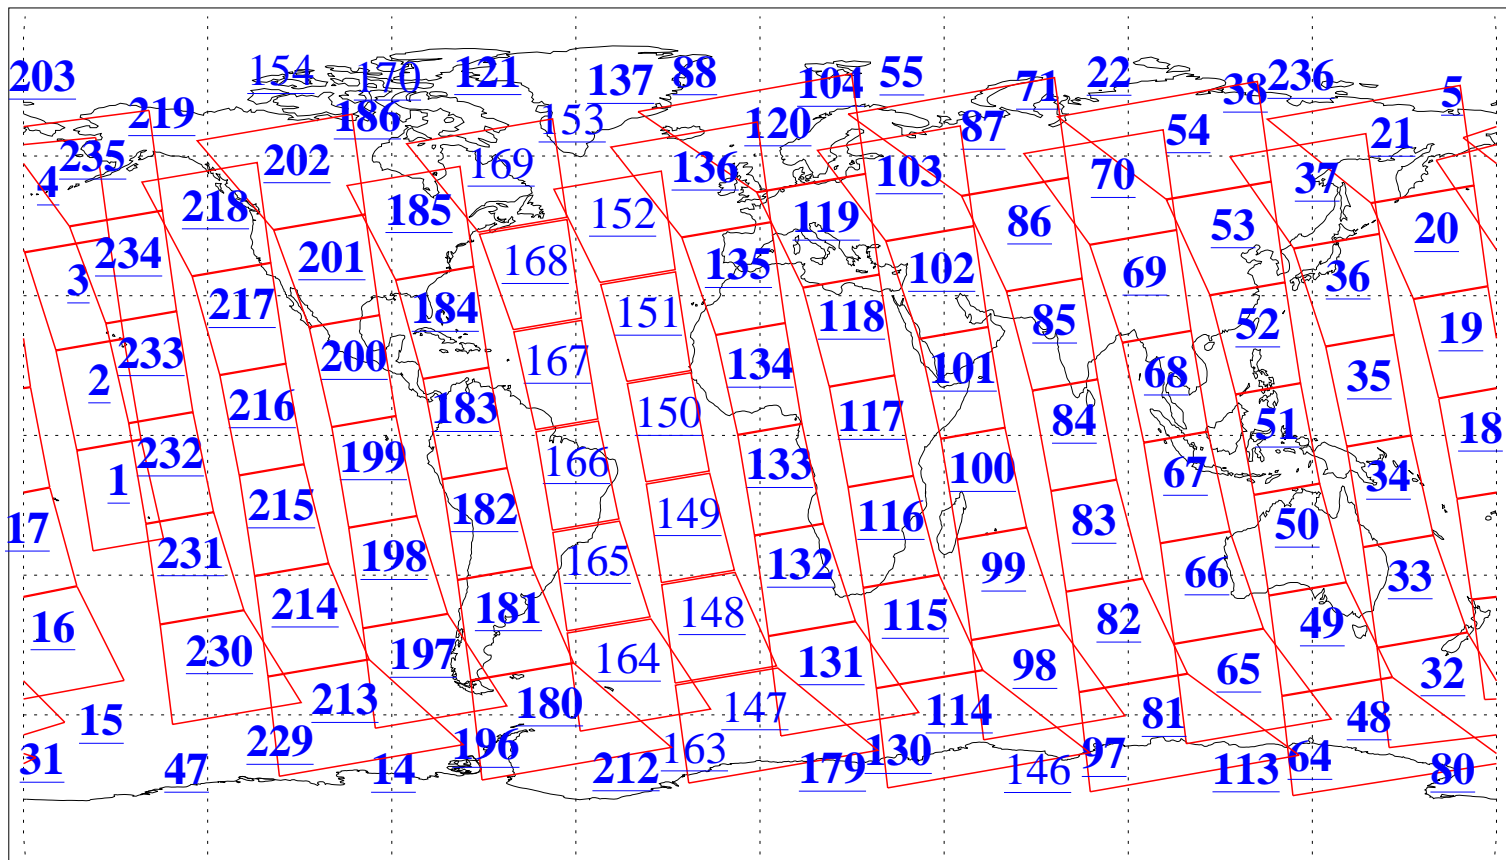

L1B Availability  
AMSU Granules: 240  
HSB Granules: 0  
AIRS Granules: 200

5 Oct 2004  
DoY 279  
Aqua Day 885  
Granules: 1 to 120

Granules: 121 to 240

Legend: AMSU Available, HSB Available, AIRS Available

L1B Availability  
AMSU Granules: 240  
HSB Granules: 0  
AIRS Granules: 200

5 Oct 2004  
DoY 279  
Aqua Day 885

Ascending Granules

Descending Granules

Legend: AMSU Available, HSB Available, AIRS Available

L1B Availability  
 AMSU Granules: 240  
 HSB Granules: 0  
 AIRS Granules: 200

5 Oct 2004  
 DoY 279  
 Aqua Day 885

Northern Hemisphere Granules

Southern Hemisphere Granules

Legend: AMSU Available, HSB Available, AIRS Available