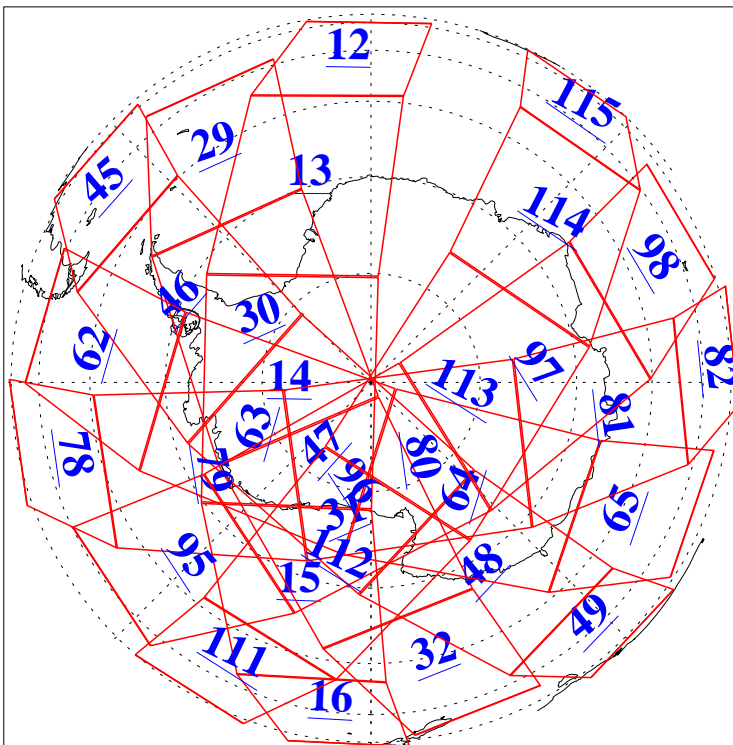

L1B Availability  
AMSU Granules: 240  
HSB Granules: 0  
AIRS Granules: 200

5 Oct 2004  
DoY 279  
Aqua Day 885  
Granules: 1 to 120

Granules: 121 to 240

Legend: AMSU Available, HSB Available, AIRS Available

L1B Availability  
AMSU Granules: 240  
HSB Granules: 0  
AIRS Granules: 200

5 Oct 2004  
DoY 279  
Aqua Day 885

Ascending Granules

Descending Granules

Legend: AMSU Available, HSB Available, AIRS Available

L1B Availability  
 AMSU Granules: 240  
 HSB Granules: 0  
 AIRS Granules: 200

5 Oct 2004  
 DoY 279  
 Aqua Day 885

Northern Hemisphere Granules

Southern Hemisphere Granules

Legend: AMSU Available, HSB Available, AIRS Available