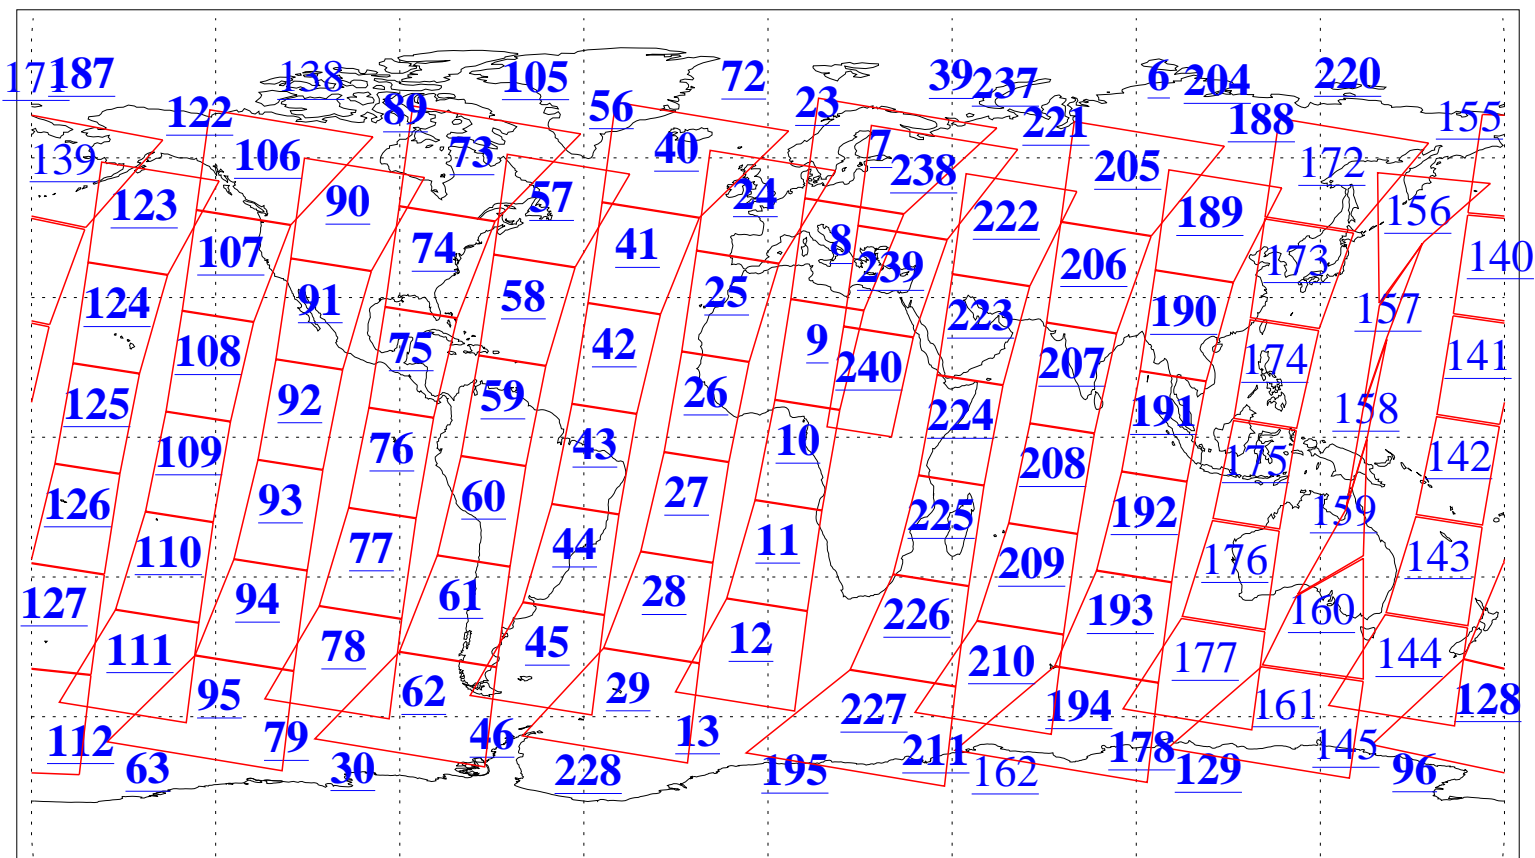

L1B Availability  
AMSU Granules: 240  
HSB Granules: 0  
AIRS Granules: 200

5 Oct 2004  
DoY 279  
Aqua Day 885  
Granules: 1 to 120

Granules: 121 to 240

Legend: AMSU Available, HSB Available, AIRS Available

L1B Availability  
AMSU Granules: 240  
HSB Granules: 0  
AIRS Granules: 200

5 Oct 2004  
DoY 279  
Aqua Day 885

Ascending Granules

Descending Granules

Legend: AMSU Available, HSB Available, AIRS Available

L1B Availability  
 AMSU Granules: 240  
 HSB Granules: 0  
 AIRS Granules: 200

5 Oct 2004  
 DoY 279  
 Aqua Day 885

Northern Hemisphere Granules

Southern Hemisphere Granules

Legend: AMSU Available, HSB Available, AIRS Available