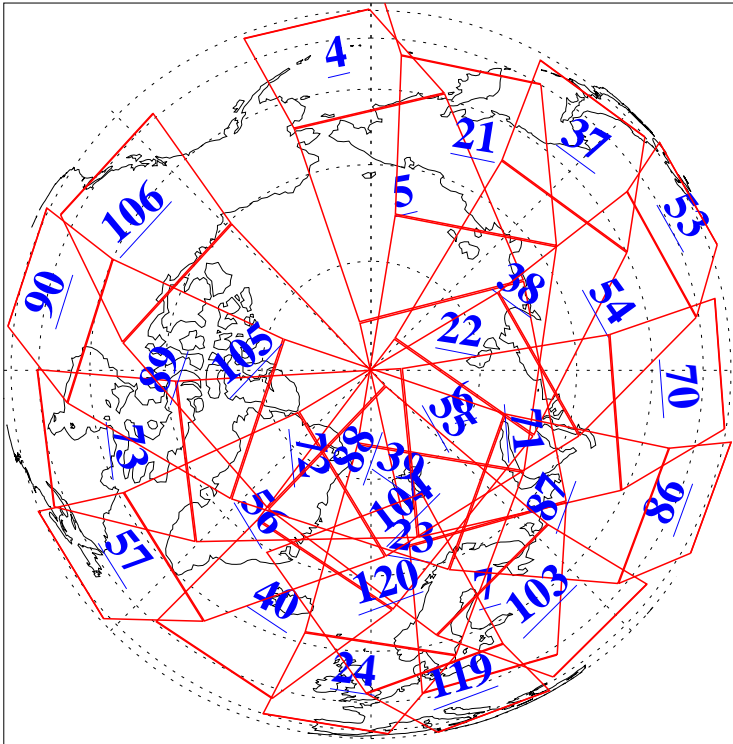

L1B Availability  
AMSU Granules: 240  
HSB Granules: 0  
AIRS Granules: 200

5 Oct 2004  
DoY 279  
Aqua Day 885  
Granules: 1 to 120

Granules: 121 to 240

Legend: AMSU Available, HSB Available, AIRS Available

L1B Availability  
AMSU Granules: 240  
HSB Granules: 0  
AIRS Granules: 200

5 Oct 2004  
DoY 279  
Aqua Day 885

Ascending Granules

Descending Granules

Legend: AMSU Available, HSB Available, AIRS Available

L1B Availability  
 AMSU Granules: 240  
 HSB Granules: 0  
 AIRS Granules: 200

5 Oct 2004  
 DoY 279  
 Aqua Day 885

Northern Hemisphere Granules

Southern Hemisphere Granules

Legend: AMSU Available, HSB Available, AIRS Available