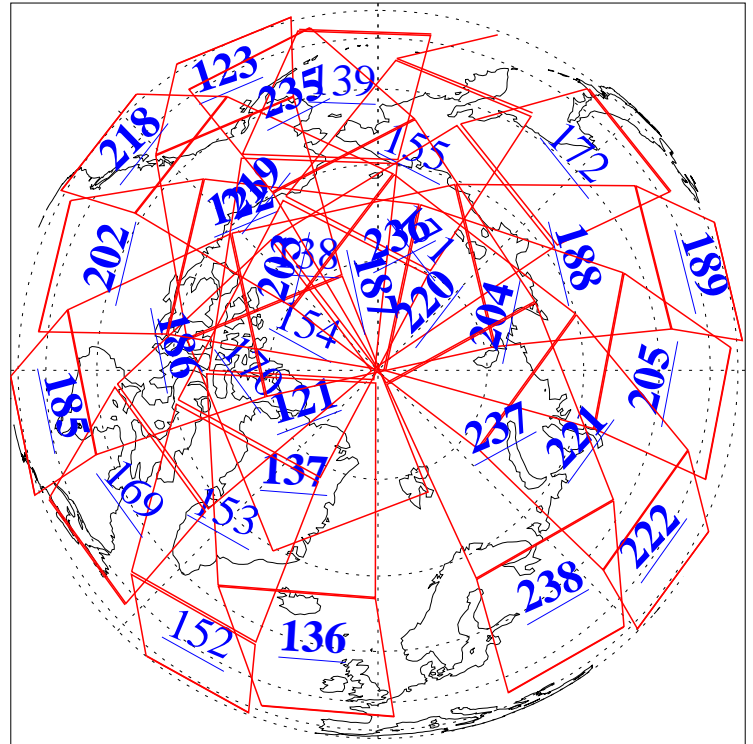

L1B Availability  
AMSU Granules: 240  
HSB Granules: 0  
AIRS Granules: 200

5 Oct 2004  
DoY 279  
Aqua Day 885  
Granules: 1 to 120

Granules: 121 to 240

Legend: AMSU Available, HSB Available, AIRS Available

L1B Availability  
AMSU Granules: 240  
HSB Granules: 0  
AIRS Granules: 200

5 Oct 2004  
DoY 279  
Aqua Day 885

Ascending Granules

Descending Granules

Legend: AMSU Available, HSB Available, AIRS Available

L1B Availability  
 AMSU Granules: 240  
 HSB Granules: 0  
 AIRS Granules: 200

5 Oct 2004  
 DoY 279  
 Aqua Day 885

Northern Hemisphere Granules

Southern Hemisphere Granules

Legend: AMSU Available, HSB Available, AIRS Available