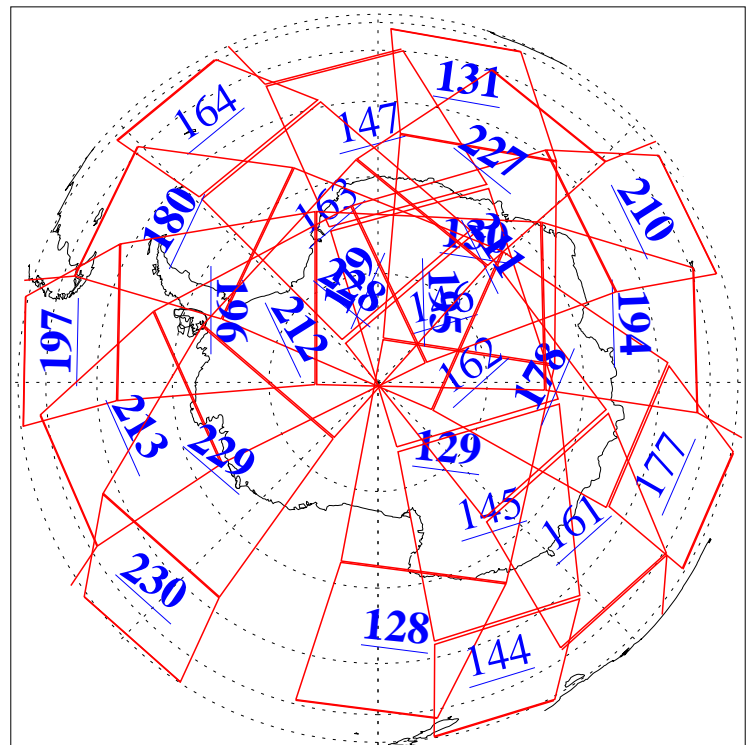

L1B Availability  
AMSU Granules: 240  
HSB Granules: 0  
AIRS Granules: 200

5 Oct 2004  
DoY 279  
Aqua Day 885  
Granules: 1 to 120

Granules: 121 to 240

Legend: AMSU Available, HSB Available, AIRS Available

L1B Availability  
AMSU Granules: 240  
HSB Granules: 0  
AIRS Granules: 200

5 Oct 2004  
DoY 279  
Aqua Day 885

Ascending Granules

Descending Granules

Legend: AMSU Available, HSB Available, AIRS Available

L1B Availability  
 AMSU Granules: 240  
 HSB Granules: 0  
 AIRS Granules: 200

5 Oct 2004  
 DoY 279  
 Aqua Day 885

Northern Hemisphere Granules

Southern Hemisphere Granules

Legend: AMSU Available, HSB Available, AIRS Available