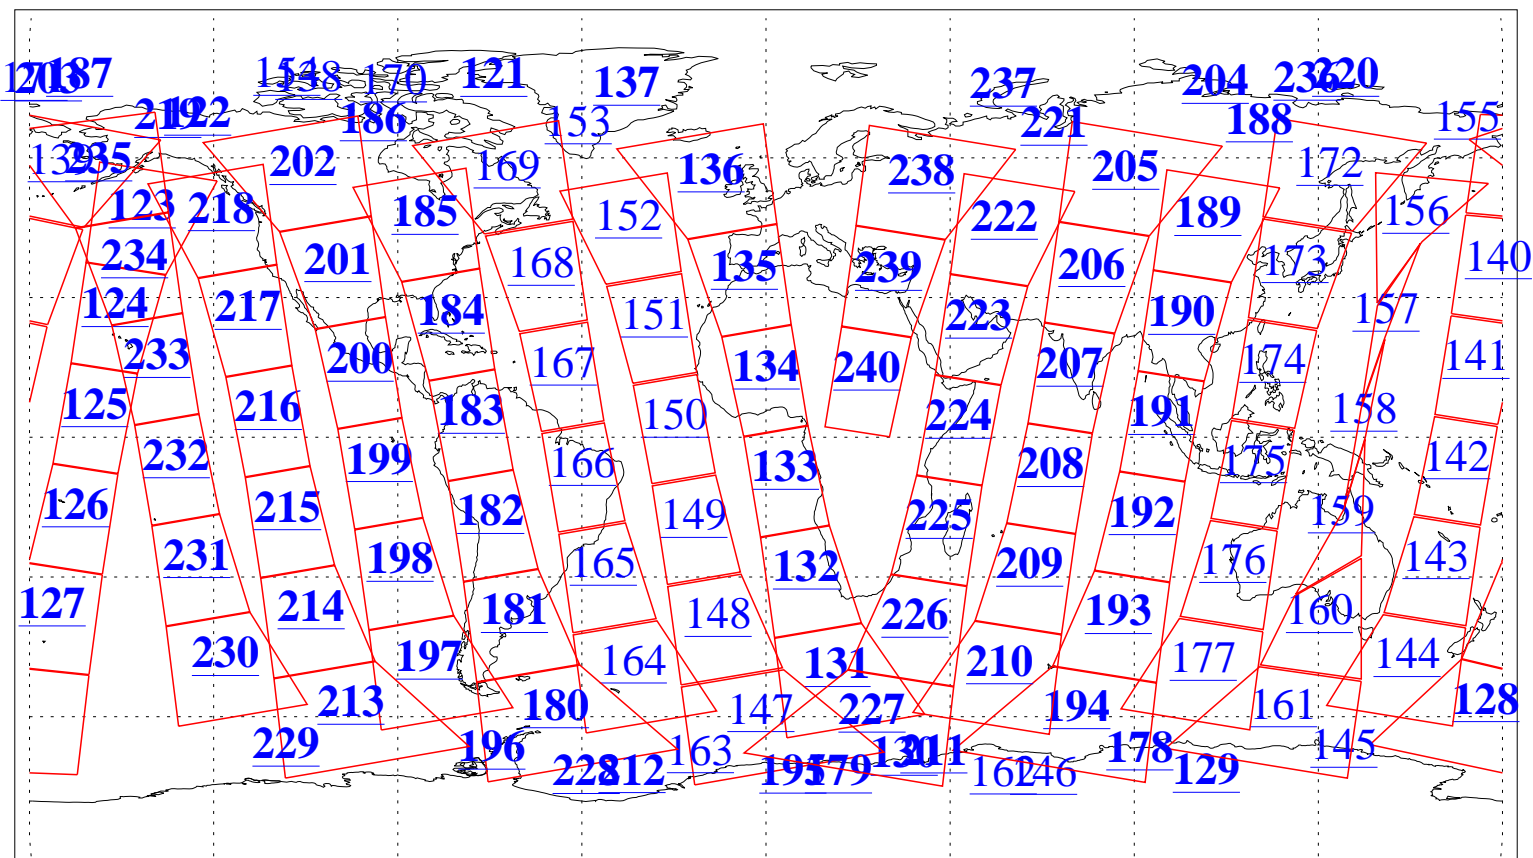

L1B Availability  
AMSU Granules: 240  
HSB Granules: 0  
AIRS Granules: 200

5 Oct 2004  
DoY 279  
Aqua Day 885  
Granules: 1 to 120

Granules: 121 to 240

Legend: AMSU Available, HSB Available, AIRS Available

L1B Availability  
AMSU Granules: 240  
HSB Granules: 0  
AIRS Granules: 200

5 Oct 2004  
DoY 279  
Aqua Day 885

Ascending Granules

Descending Granules

Legend: AMSU Available, HSB Available, AIRS Available

L1B Availability  
 AMSU Granules: 240  
 HSB Granules: 0  
 AIRS Granules: 200

5 Oct 2004  
 DoY 279  
 Aqua Day 885

Northern Hemisphere Granules

Southern Hemisphere Granules

Legend: AMSU Available, HSB Available, AIRS Available