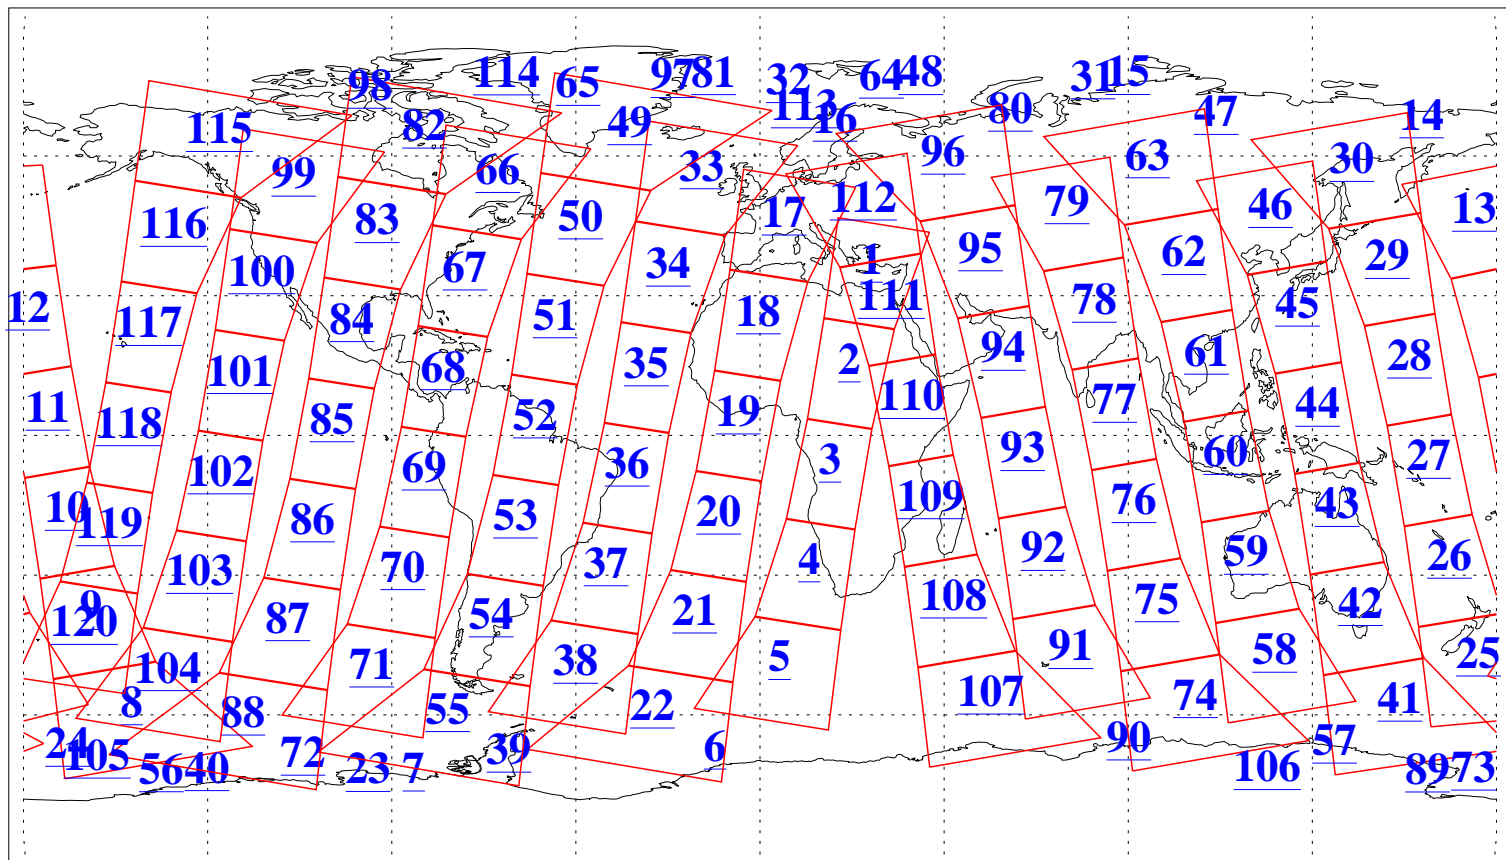

L1B Availability
AMSU Granules: 240
HSB Granules: 0
AIRS Granules: 240

4 Oct 2004
DoY 278
Aqua Day 884
Granules: 1 to 120

Granules: 121 to 240

Legend: AMSU Available, HSB Available, AIRS Available

L1B Availability
AMSU Granules: 240
HSB Granules: 0
AIRS Granules: 240

4 Oct 2004
DoY 278
Aqua Day 884

Ascending Granules

Descending Granules

Legend: AMSU Available, HSB Available, AIRS Available

L1B Availability
 AMSU Granules: 240
 HSB Granules: 0
 AIRS Granules: 240

4 Oct 2004
 DoY 278
 Aqua Day 884

Northern Hemisphere Granules

Southern Hemisphere Granules

Legend: AMSU Available, HSB Available, AIRS Available