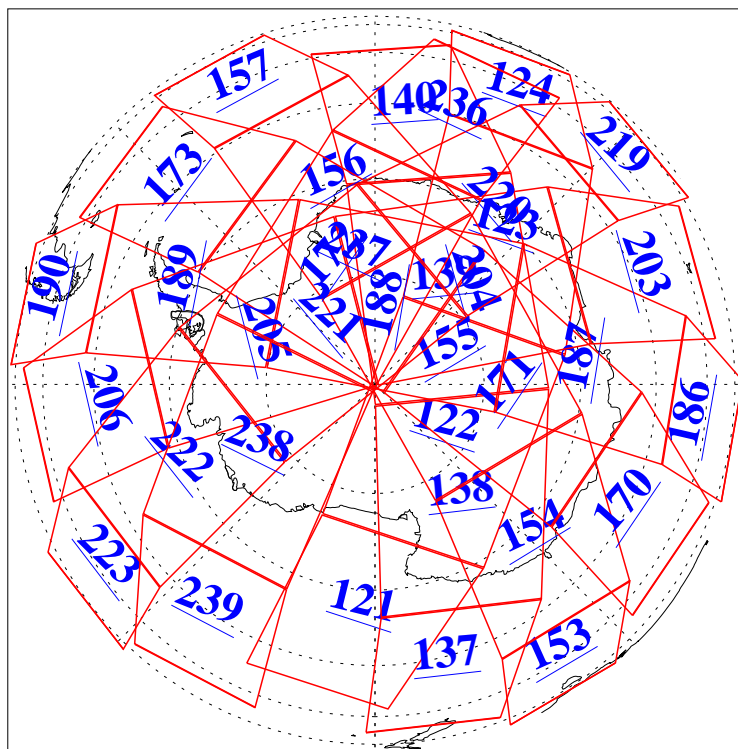

L1B Availability
AMSU Granules: 240
HSB Granules: 0
AIRS Granules: 240

4 Oct 2004
DoY 278
Aqua Day 884
Granules: 1 to 120

Granules: 121 to 240

Legend: AMSU Available, HSB Available, AIRS Available

L1B Availability
AMSU Granules: 240
HSB Granules: 0
AIRS Granules: 240

4 Oct 2004
DoY 278
Aqua Day 884

Ascending Granules

Descending Granules

Legend: AMSU Available, HSB Available, AIRS Available

L1B Availability
 AMSU Granules: 240
 HSB Granules: 0
 AIRS Granules: 240

4 Oct 2004
 DoY 278
 Aqua Day 884

Northern Hemisphere Granules

Southern Hemisphere Granules

Legend: AMSU Available, HSB Available, AIRS Available