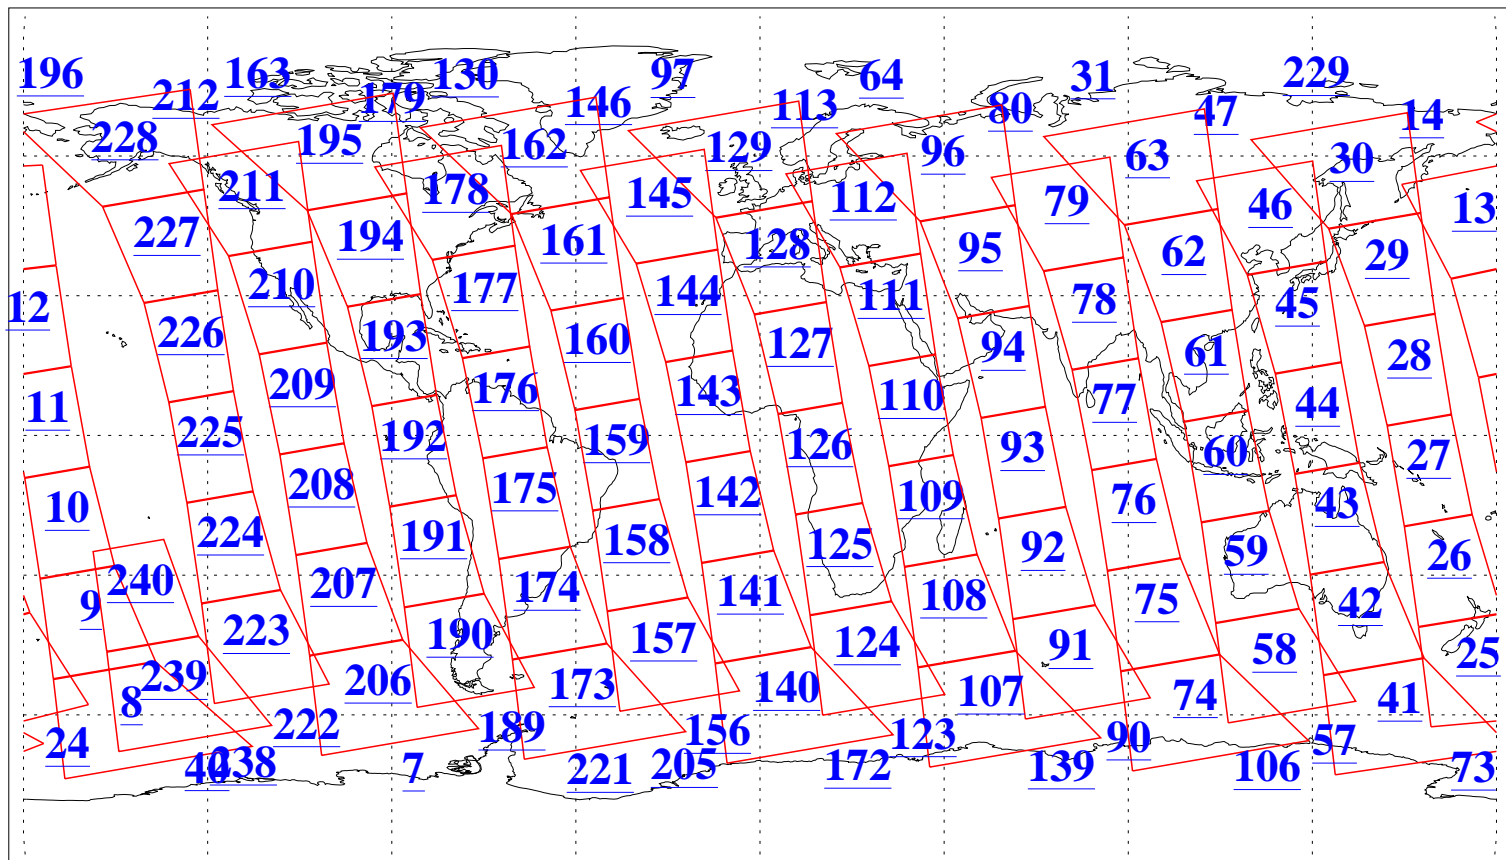

L1B Availability
AMSU Granules: 240
HSB Granules: 0
AIRS Granules: 240

4 Oct 2004
DoY 278
Aqua Day 884
Granules: 1 to 120

Granules: 121 to 240

Legend: AMSU Available, HSB Available, AIRS Available

L1B Availability
AMSU Granules: 240
HSB Granules: 0
AIRS Granules: 240

4 Oct 2004
DoY 278
Aqua Day 884

Ascending Granules

Descending Granules

Legend: AMSU Available, HSB Available, AIRS Available

L1B Availability
 AMSU Granules: 240
 HSB Granules: 0
 AIRS Granules: 240

4 Oct 2004
 DoY 278
 Aqua Day 884

Northern Hemisphere Granules

Southern Hemisphere Granules

Legend: AMSU Available, HSB Available, AIRS Available