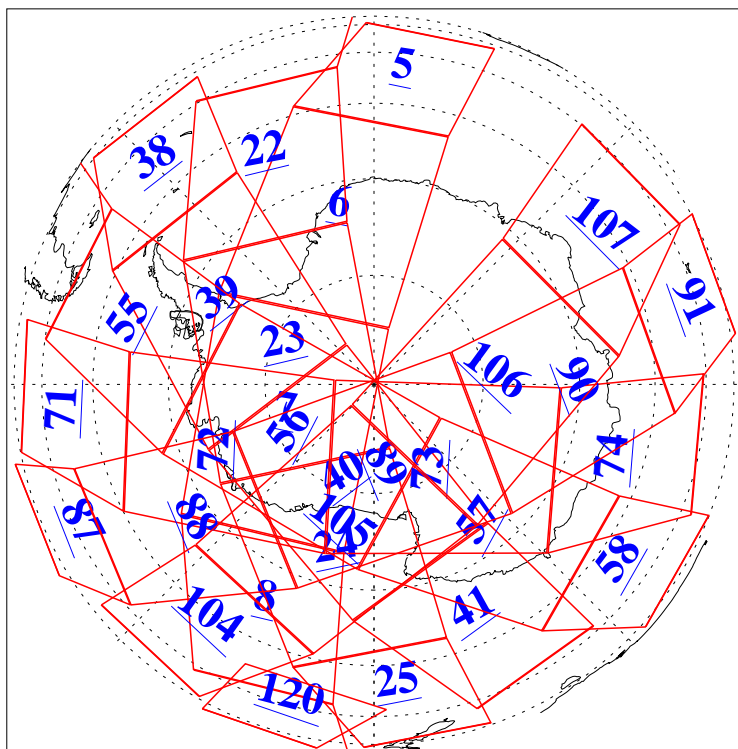

L1B Availability
AMSU Granules: 240
HSB Granules: 0
AIRS Granules: 240

4 Oct 2004
DoY 278
Aqua Day 884
Granules: 1 to 120

Granules: 121 to 240

Legend: AMSU Available, HSB Available, AIRS Available

L1B Availability
AMSU Granules: 240
HSB Granules: 0
AIRS Granules: 240

4 Oct 2004
DoY 278
Aqua Day 884

Ascending Granules

Descending Granules

Legend: AMSU Available, HSB Available, AIRS Available

L1B Availability
 AMSU Granules: 240
 HSB Granules: 0
 AIRS Granules: 240

4 Oct 2004
 DoY 278
 Aqua Day 884

Northern Hemisphere Granules

Southern Hemisphere Granules

Legend: AMSU Available, HSB Available, AIRS Available