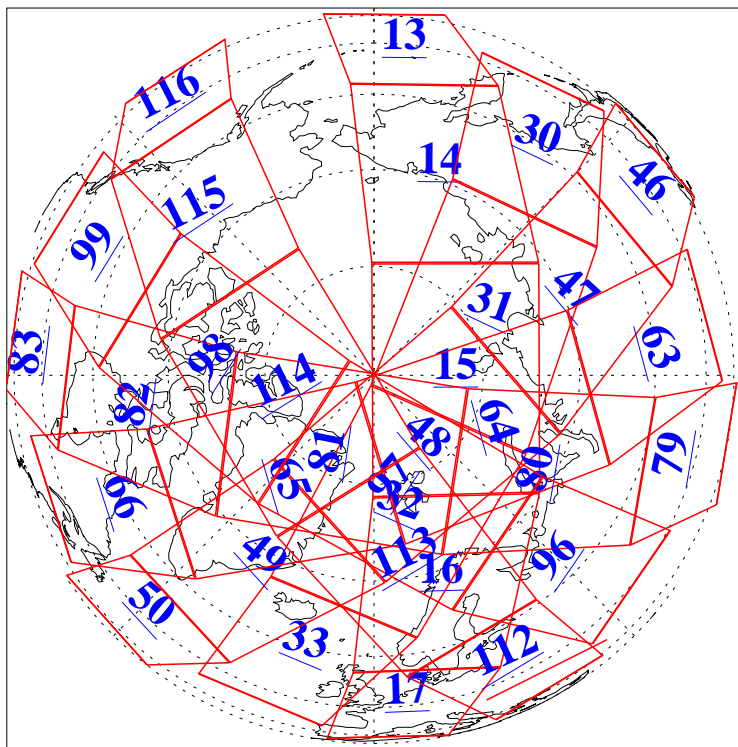

L1B Availability
AMSU Granules: 240
HSB Granules: 0
AIRS Granules: 240

4 Oct 2004
DoY 278
Aqua Day 884
Granules: 1 to 120

Granules: 121 to 240

Legend: AMSU Available, HSB Available, AIRS Available

L1B Availability
AMSU Granules: 240
HSB Granules: 0
AIRS Granules: 240

4 Oct 2004
DoY 278
Aqua Day 884

Ascending Granules

Descending Granules

Legend: AMSU Available, HSB Available, AIRS Available

L1B Availability
 AMSU Granules: 240
 HSB Granules: 0
 AIRS Granules: 240

4 Oct 2004
 DoY 278
 Aqua Day 884

Northern Hemisphere Granules

Southern Hemisphere Granules

Legend: AMSU Available, HSB Available, AIRS Available