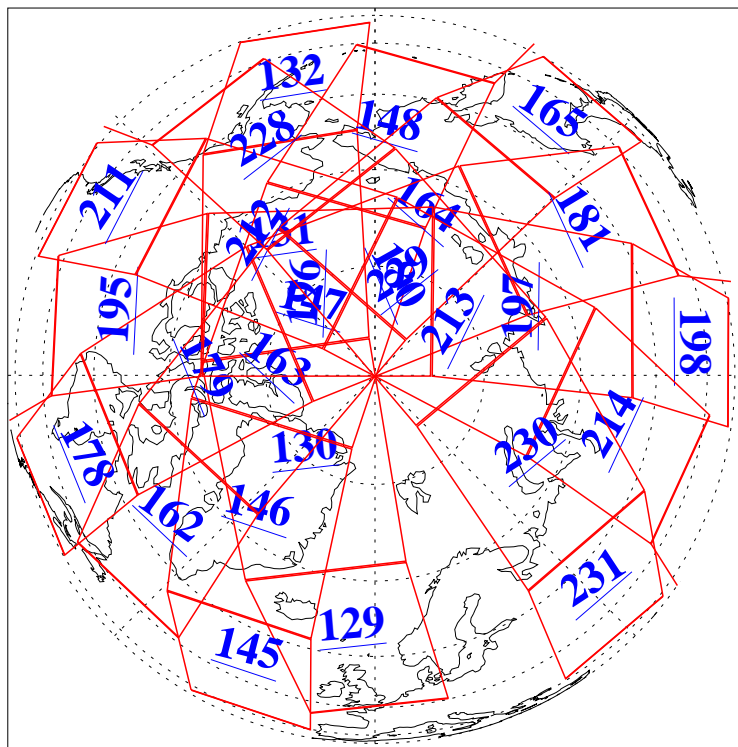

L1B Availability
AMSU Granules: 240
HSB Granules: 0
AIRS Granules: 240

4 Oct 2004
DoY 278
Aqua Day 884
Granules: 1 to 120

Granules: 121 to 240

Legend: AMSU Available, HSB Available, AIRS Available

L1B Availability
AMSU Granules: 240
HSB Granules: 0
AIRS Granules: 240

4 Oct 2004
DoY 278
Aqua Day 884

Ascending Granules

Descending Granules

Legend: AMSU Available, HSB Available, AIRS Available

L1B Availability
 AMSU Granules: 240
 HSB Granules: 0
 AIRS Granules: 240

4 Oct 2004
 DoY 278
 Aqua Day 884

Northern Hemisphere Granules

Southern Hemisphere Granules

Legend: AMSU Available, HSB Available, AIRS Available