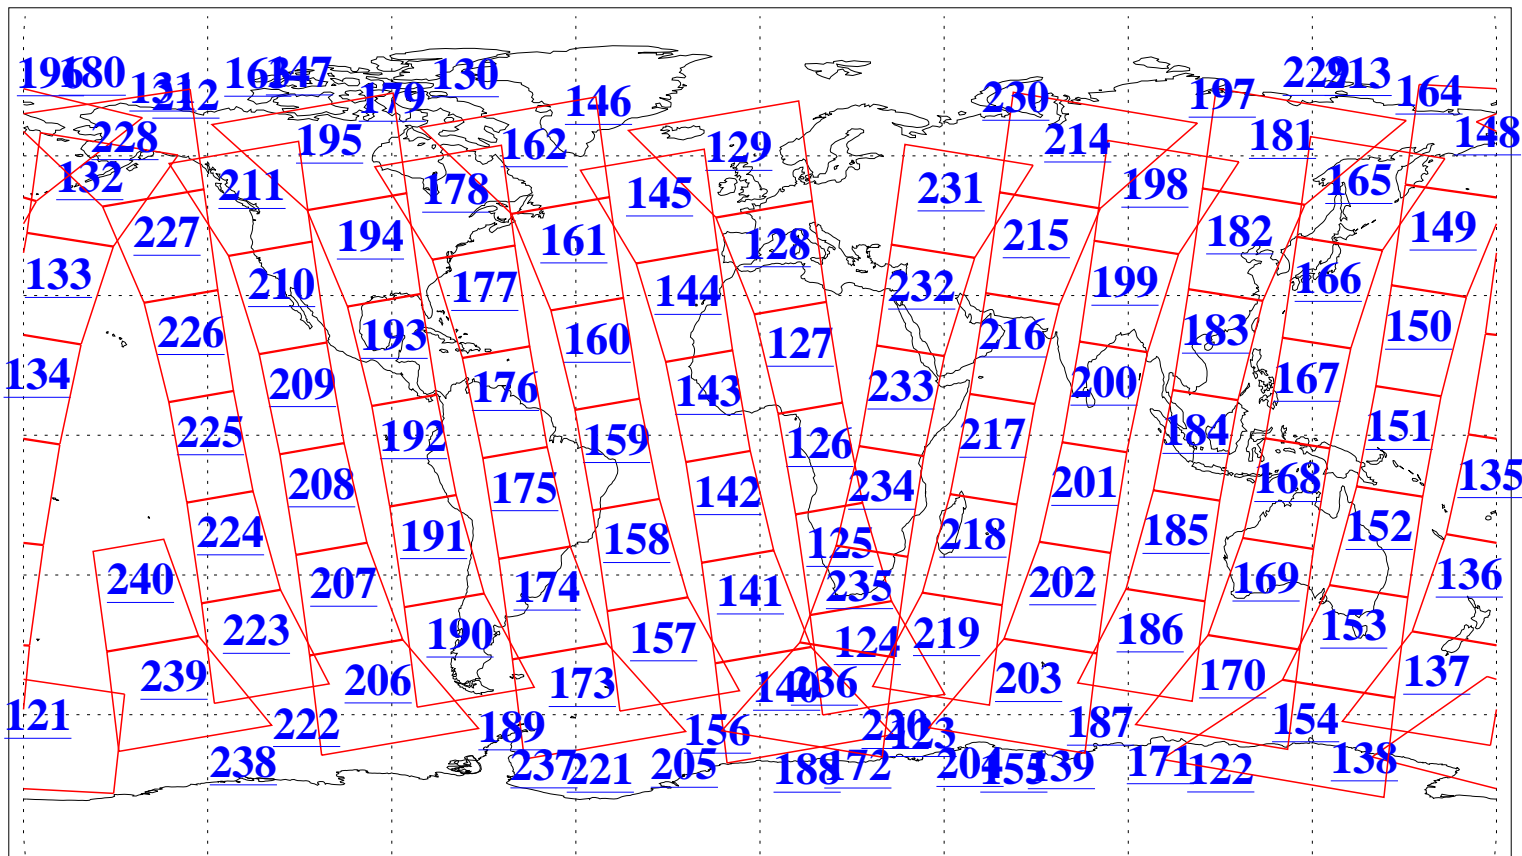

L1B Availability
AMSU Granules: 240
HSB Granules: 0
AIRS Granules: 240

4 Oct 2004
DoY 278
Aqua Day 884
Granules: 1 to 120

Granules: 121 to 240

Legend: AMSU Available, HSB Available, AIRS Available

L1B Availability
AMSU Granules: 240
HSB Granules: 0
AIRS Granules: 240

4 Oct 2004
DoY 278
Aqua Day 884

Ascending Granules

Descending Granules

Legend: AMSU Available, HSB Available, AIRS Available

L1B Availability
 AMSU Granules: 240
 HSB Granules: 0
 AIRS Granules: 240

4 Oct 2004
 DoY 278
 Aqua Day 884

Northern Hemisphere Granules

Southern Hemisphere Granules

Legend: AMSU Available, HSB Available, AIRS Available