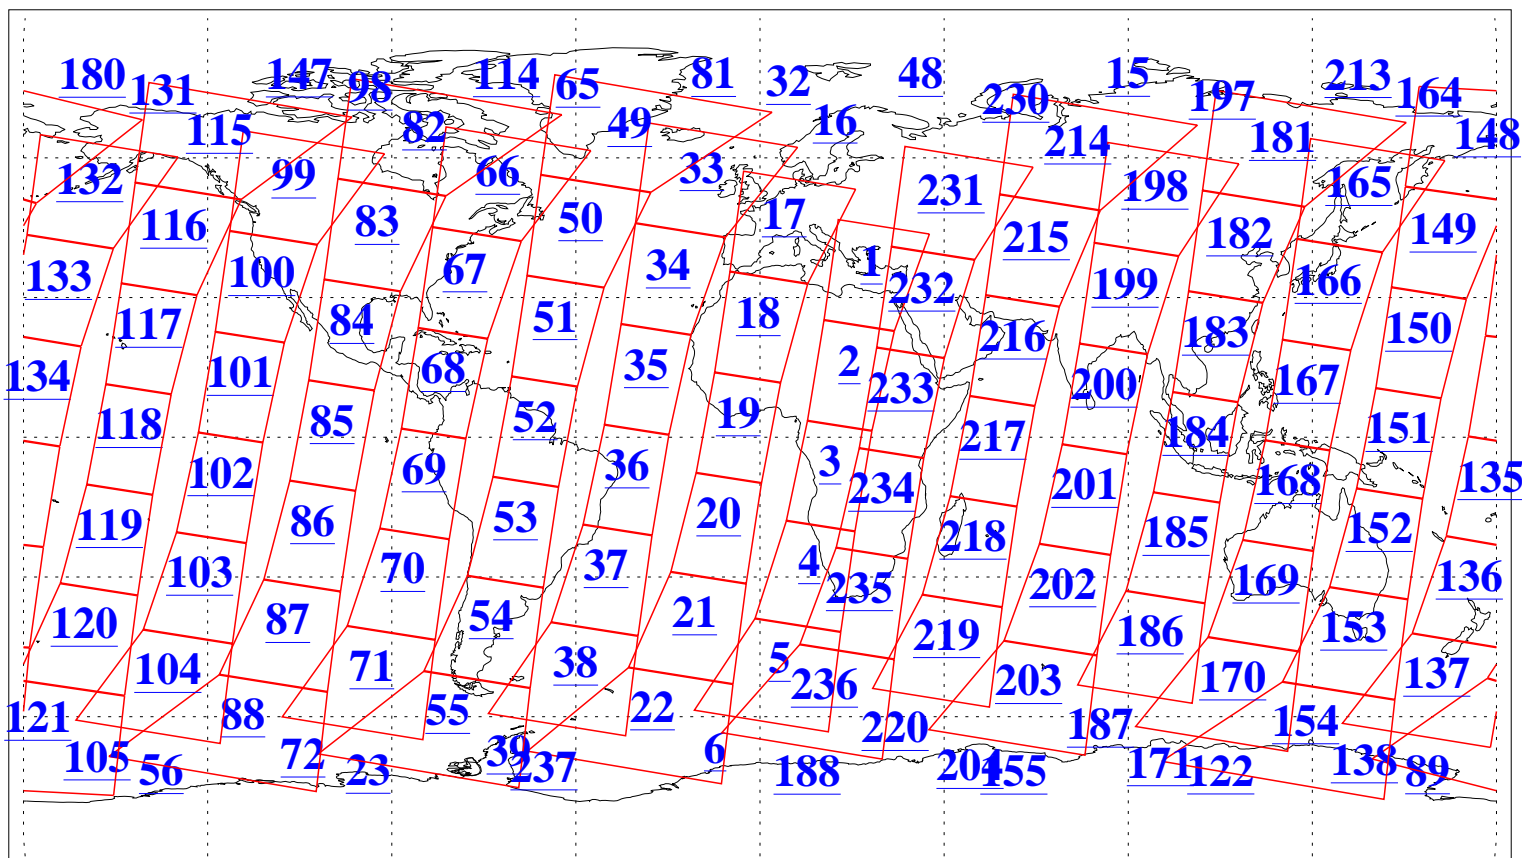

L1B Availability
AMSU Granules: 240
HSB Granules: 0
AIRS Granules: 240

4 Oct 2004
DoY 278
Aqua Day 884
Granules: 1 to 120

Granules: 121 to 240

Legend: AMSU Available, HSB Available, AIRS Available

L1B Availability
AMSU Granules: 240
HSB Granules: 0
AIRS Granules: 240

4 Oct 2004
DoY 278
Aqua Day 884

Ascending Granules

Descending Granules

Legend: AMSU Available, HSB Available, AIRS Available

L1B Availability
 AMSU Granules: 240
 HSB Granules: 0
 AIRS Granules: 240

4 Oct 2004
 DoY 278
 Aqua Day 884

Northern Hemisphere Granules

Southern Hemisphere Granules

Legend: AMSU Available, HSB Available, AIRS Available