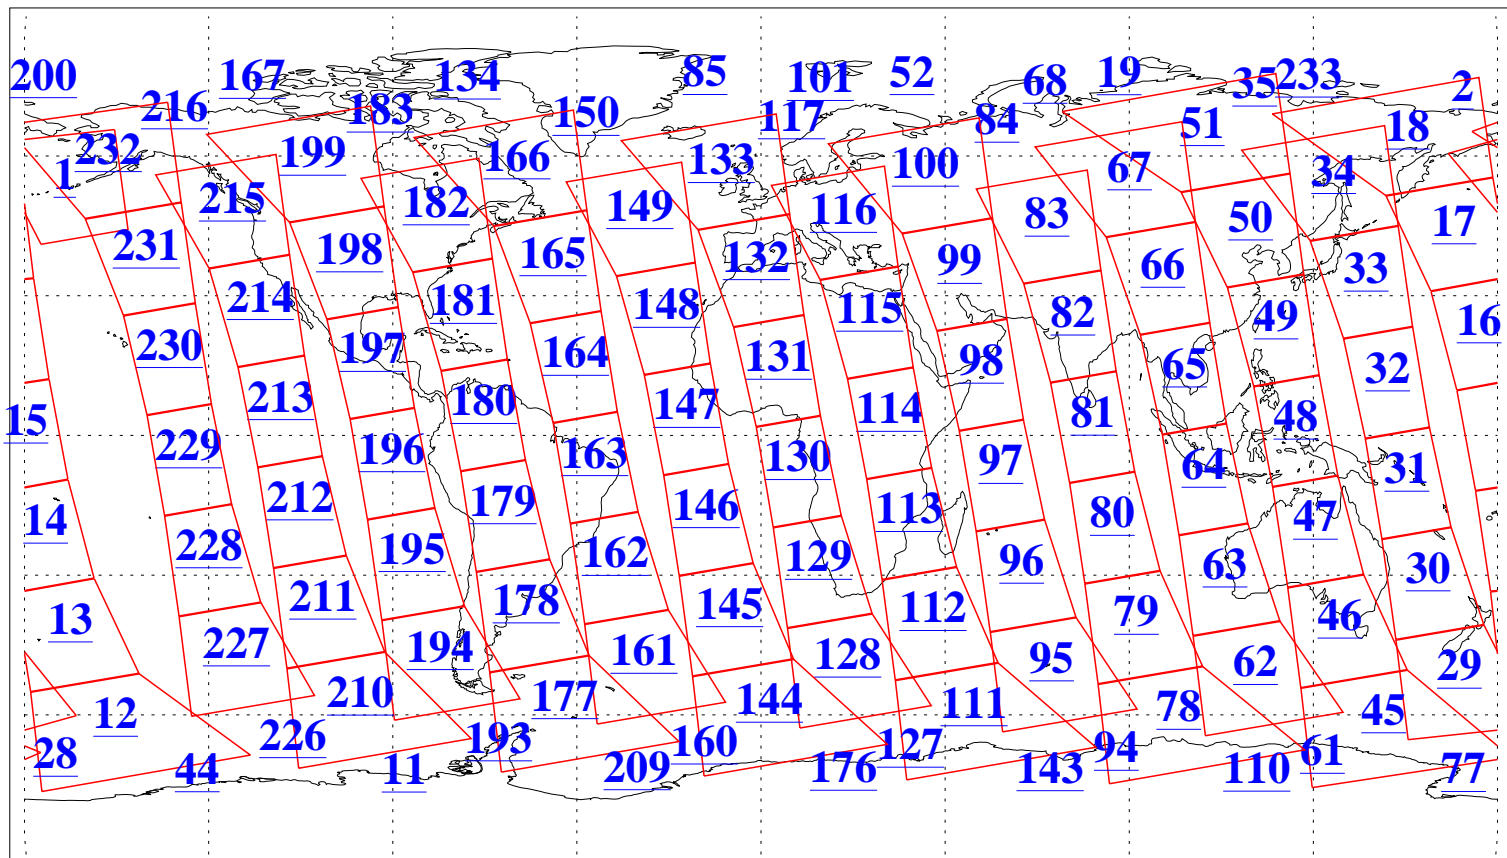

L1B Availability
AMSU Granules: 240
HSB Granules: 0
AIRS Granules: 240

30 Sep 2004
DoY 274
Aqua Day 880
Granules: 1 to 120

Granules: 121 to 240

Legend: AMSU Available, HSB Available, AIRS Available

L1B Availability
AMSU Granules: 240
HSB Granules: 0
AIRS Granules: 240

30 Sep 2004
DoY 274
Aqua Day 880

Ascending Granules

Descending Granules

Legend: AMSU Available, HSB Available, AIRS Available

L1B Availability
 AMSU Granules: 240
 HSB Granules: 0
 AIRS Granules: 240

30 Sep 2004
 DoY 274
 Aqua Day 880

Northern Hemisphere Granules

Southern Hemisphere Granules

Legend: AMSU Available, HSB Available, AIRS Available