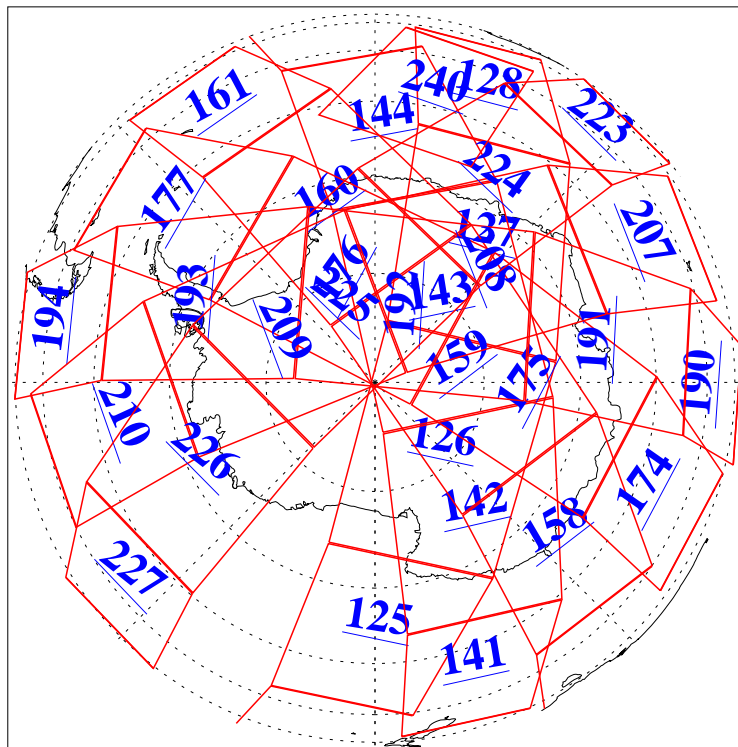

L1B Availability
AMSU Granules: 240
HSB Granules: 0
AIRS Granules: 240

30 Sep 2004
DoY 274
Aqua Day 880
Granules: 1 to 120

Granules: 121 to 240

Legend: AMSU Available, HSB Available, AIRS Available

L1B Availability
AMSU Granules: 240
HSB Granules: 0
AIRS Granules: 240

30 Sep 2004
DoY 274
Aqua Day 880

Ascending Granules

Descending Granules

Legend: AMSU Available, HSB Available, AIRS Available

L1B Availability
 AMSU Granules: 240
 HSB Granules: 0
 AIRS Granules: 240

30 Sep 2004
 DoY 274
 Aqua Day 880

Northern Hemisphere Granules

Southern Hemisphere Granules

Legend: AMSU Available, HSB Available, AIRS Available