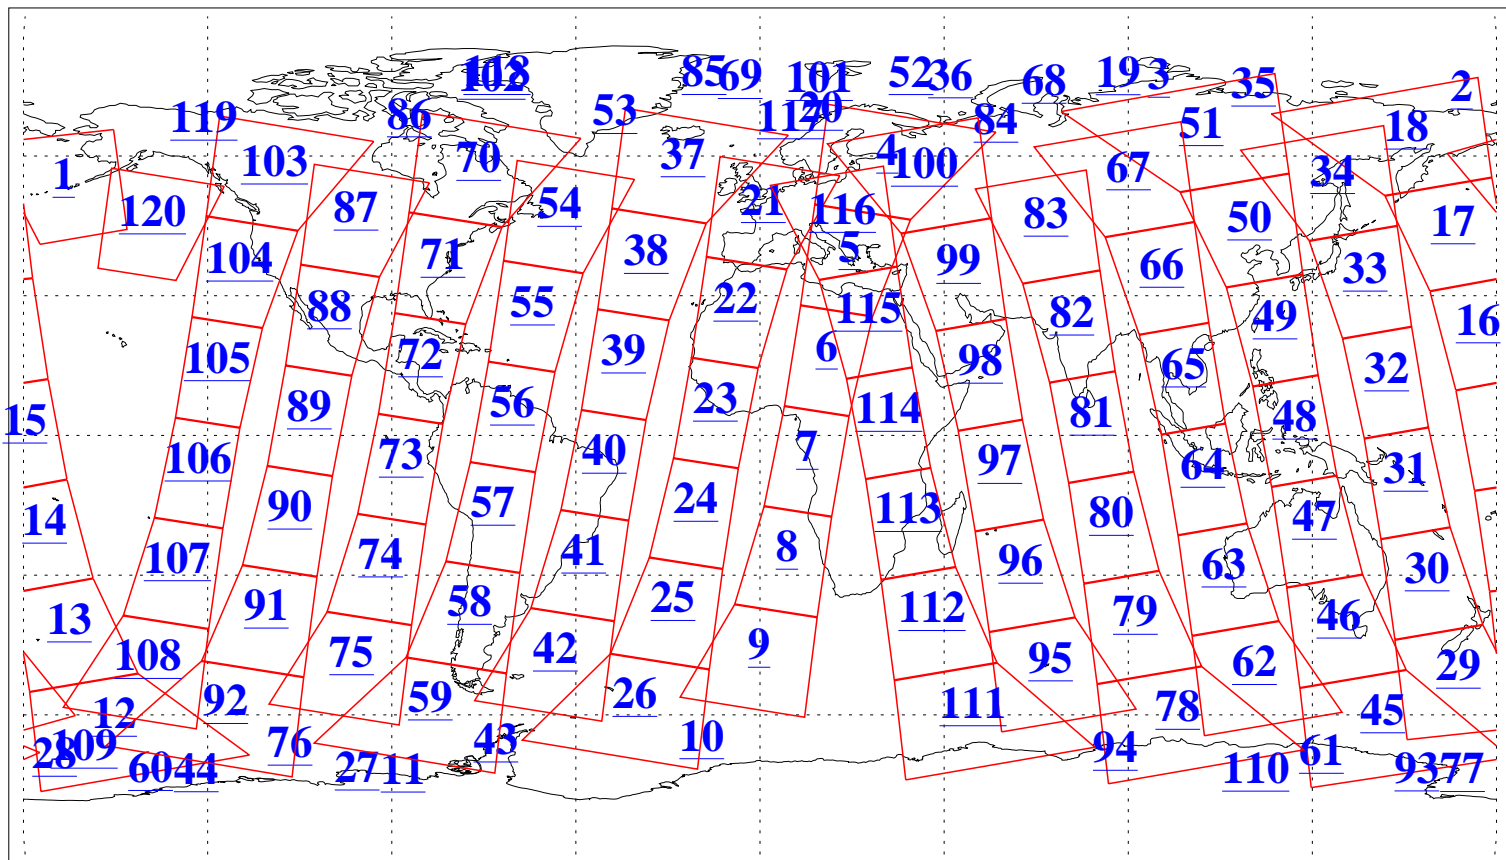

L1B Availability
AMSU Granules: 240
HSB Granules: 0
AIRS Granules: 240

30 Sep 2004
DoY 274
Aqua Day 880
Granules: 1 to 120

Granules: 121 to 240

Legend: AMSU Available, HSB Available, AIRS Available

L1B Availability
AMSU Granules: 240
HSB Granules: 0
AIRS Granules: 240

30 Sep 2004
DoY 274
Aqua Day 880

Ascending Granules

Descending Granules

Legend: AMSU Available, HSB Available, AIRS Available

L1B Availability
 AMSU Granules: 240
 HSB Granules: 0
 AIRS Granules: 240

30 Sep 2004
 DoY 274
 Aqua Day 880

Northern Hemisphere Granules

Southern Hemisphere Granules

Legend: AMSU Available, HSB Available, AIRS Available