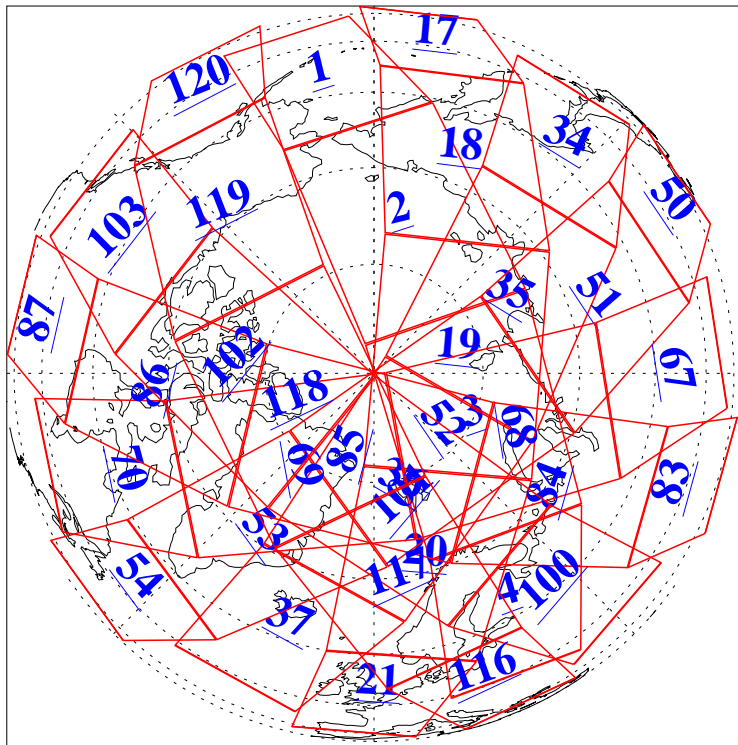

L1B Availability
AMSU Granules: 240
HSB Granules: 0
AIRS Granules: 240

30 Sep 2004
DoY 274
Aqua Day 880
Granules: 1 to 120

Granules: 121 to 240

Legend: AMSU Available, HSB Available, AIRS Available

L1B Availability
AMSU Granules: 240
HSB Granules: 0
AIRS Granules: 240

30 Sep 2004
DoY 274
Aqua Day 880

Ascending Granules

Descending Granules

Legend: AMSU Available, HSB Available, AIRS Available

L1B Availability
 AMSU Granules: 240
 HSB Granules: 0
 AIRS Granules: 240

30 Sep 2004
 DoY 274
 Aqua Day 880

Northern Hemisphere Granules

Southern Hemisphere Granules

Legend: AMSU Available, HSB Available, AIRS Available