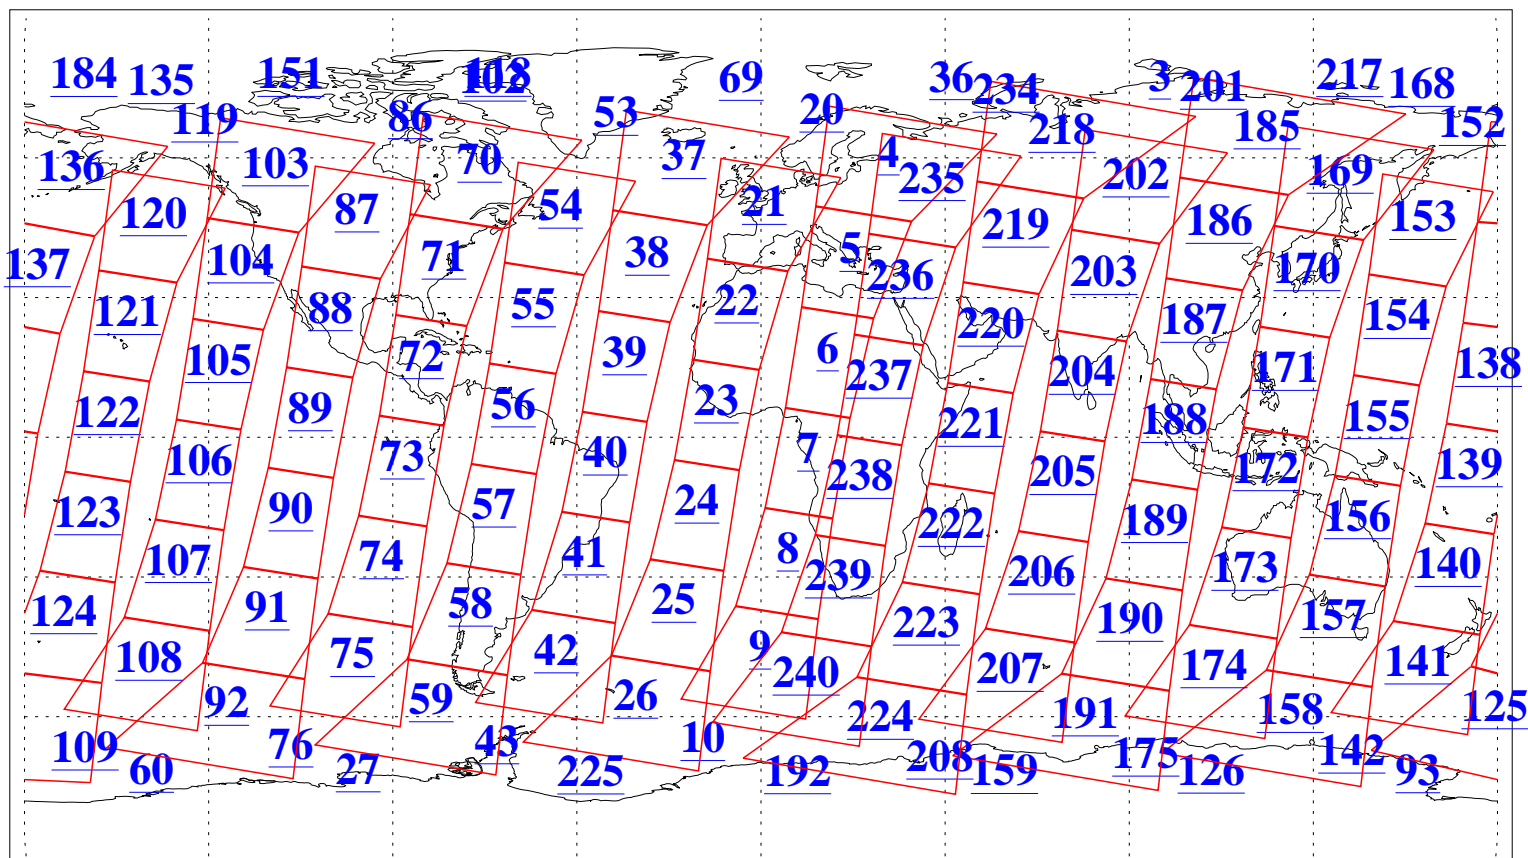

L1B Availability
AMSU Granules: 240
HSB Granules: 0
AIRS Granules: 240

30 Sep 2004
DoY 274
Aqua Day 880
Granules: 1 to 120

Granules: 121 to 240

Legend: AMSU Available, HSB Available, AIRS Available

L1B Availability
AMSU Granules: 240
HSB Granules: 0
AIRS Granules: 240

30 Sep 2004
DoY 274
Aqua Day 880

Ascending Granules

Descending Granules

Legend: AMSU Available, HSB Available, AIRS Available

L1B Availability
 AMSU Granules: 240
 HSB Granules: 0
 AIRS Granules: 240

30 Sep 2004
 DoY 274
 Aqua Day 880

Northern Hemisphere Granules

Southern Hemisphere Granules

Legend: AMSU Available, HSB Available, AIRS Available