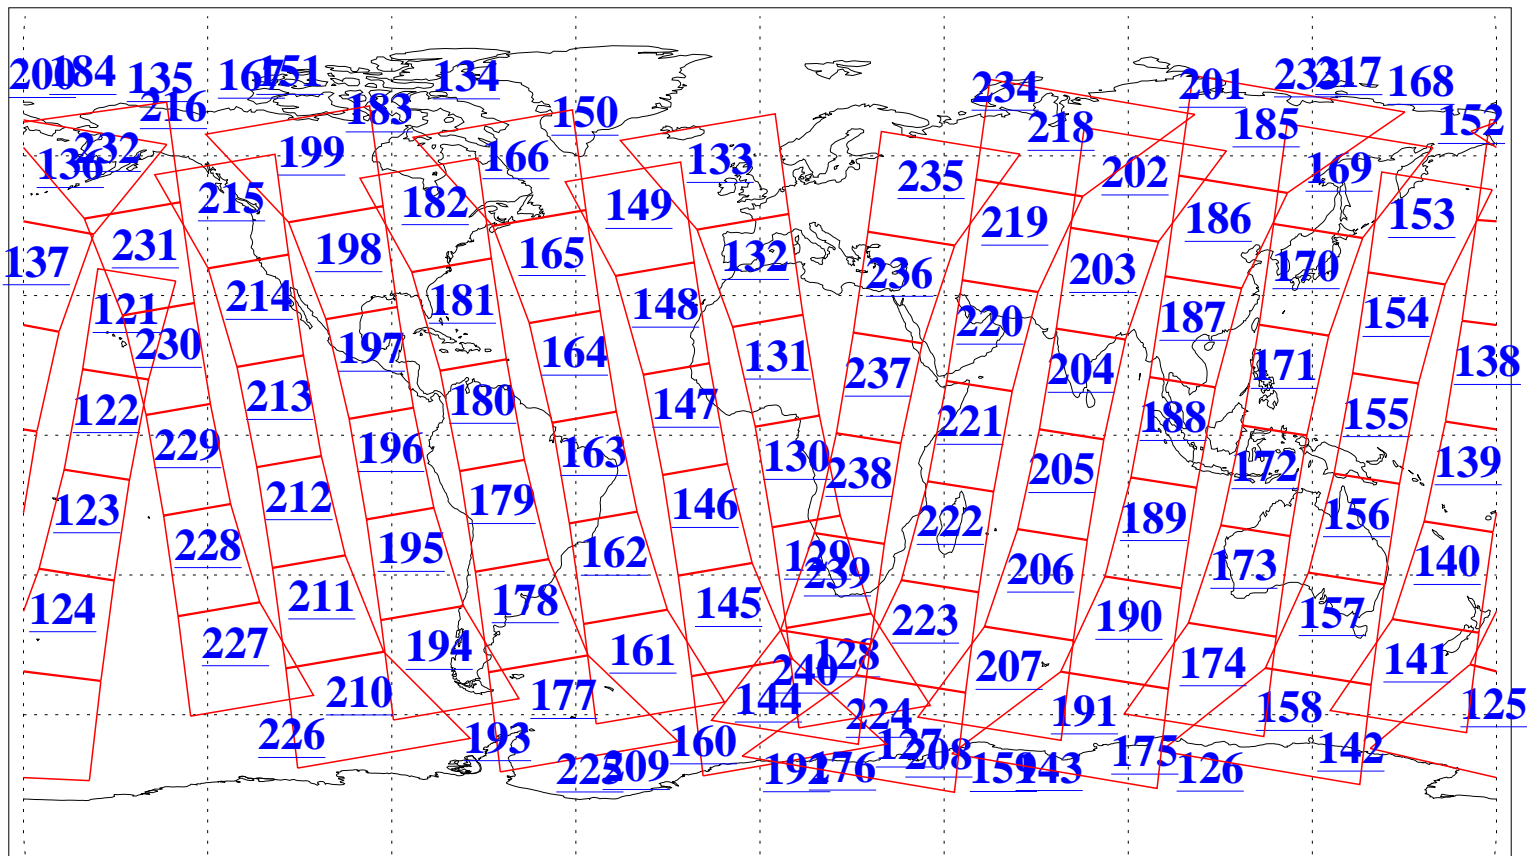

L1B Availability
AMSU Granules: 240
HSB Granules: 0
AIRS Granules: 240

30 Sep 2004
DoY 274
Aqua Day 880
Granules: 1 to 120

Granules: 121 to 240

Legend: AMSU Available, HSB Available, AIRS Available

L1B Availability
AMSU Granules: 240
HSB Granules: 0
AIRS Granules: 240

30 Sep 2004
DoY 274
Aqua Day 880

Ascending Granules

Descending Granules

Legend: AMSU Available, HSB Available, AIRS Available

L1B Availability
 AMSU Granules: 240
 HSB Granules: 0
 AIRS Granules: 240

30 Sep 2004
 DoY 274
 Aqua Day 880