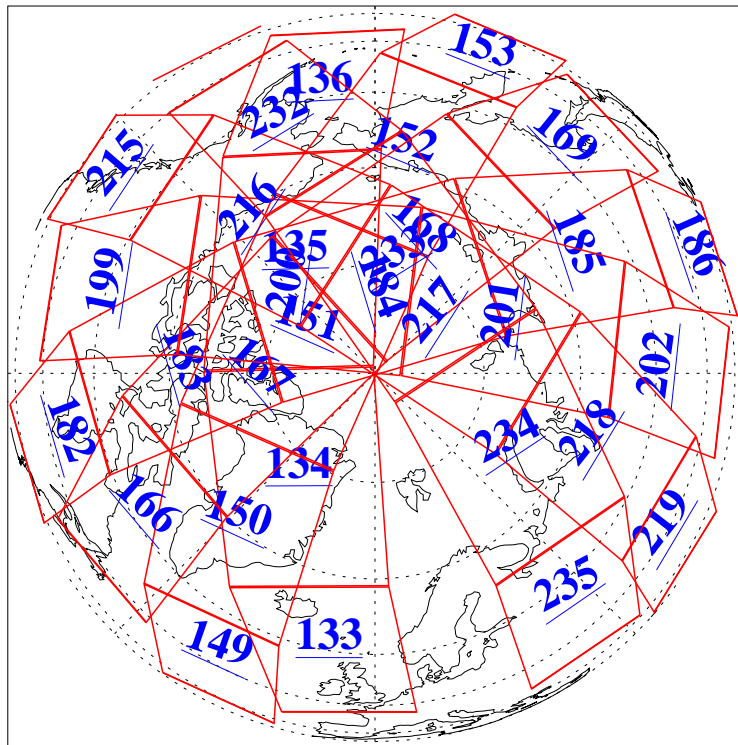

L1B Availability
AMSU Granules: 240
HSB Granules: 0
AIRS Granules: 240

30 Sep 2004
DoY 274
Aqua Day 880
Granules: 1 to 120

Granules: 121 to 240

Legend: AMSU Available, HSB Available, AIRS Available

L1B Availability
AMSU Granules: 240
HSB Granules: 0
AIRS Granules: 240

30 Sep 2004
DoY 274
Aqua Day 880

Ascending Granules

Descending Granules

Legend: AMSU Available, HSB Available, AIRS Available

L1B Availability
 AMSU Granules: 240
 HSB Granules: 0
 AIRS Granules: 240

30 Sep 2004
 DoY 274
 Aqua Day 880

Northern Hemisphere Granules

Southern Hemisphere Granules

Legend: AMSU Available, HSB Available, AIRS Available