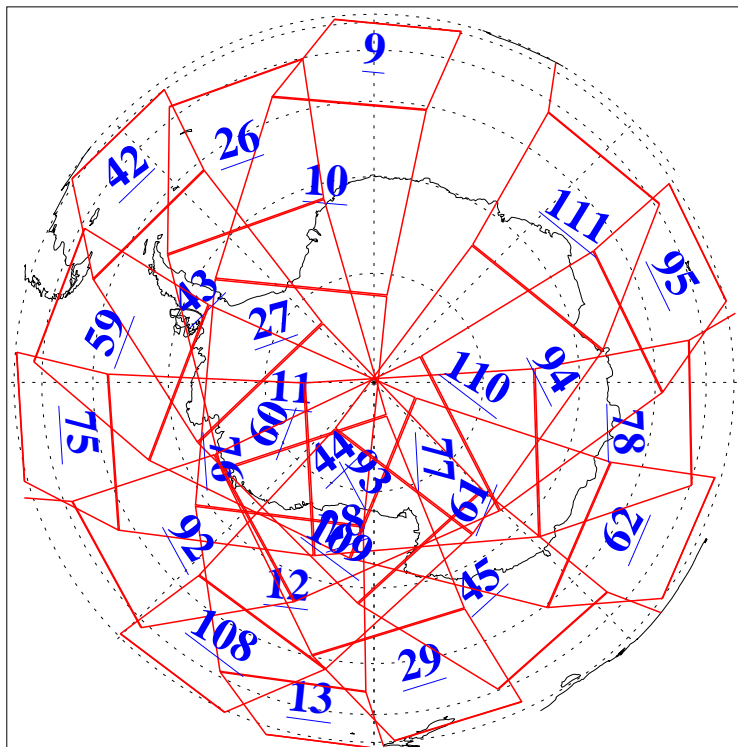

L1B Availability
AMSU Granules: 240
HSB Granules: 0
AIRS Granules: 240

30 Sep 2004
DoY 274
Aqua Day 880
Granules: 1 to 120

Granules: 121 to 240

Legend: AMSU Available, HSB Available, AIRS Available

L1B Availability
AMSU Granules: 240
HSB Granules: 0
AIRS Granules: 240

30 Sep 2004
DoY 274
Aqua Day 880

Ascending Granules

Descending Granules

Legend: AMSU Available, HSB Available, AIRS Available

L1B Availability
 AMSU Granules: 240
 HSB Granules: 0
 AIRS Granules: 240

30 Sep 2004
 DoY 274
 Aqua Day 880

Northern Hemisphere Granules

Southern Hemisphere Granules

Legend: AMSU Available, HSB Available, AIRS Available