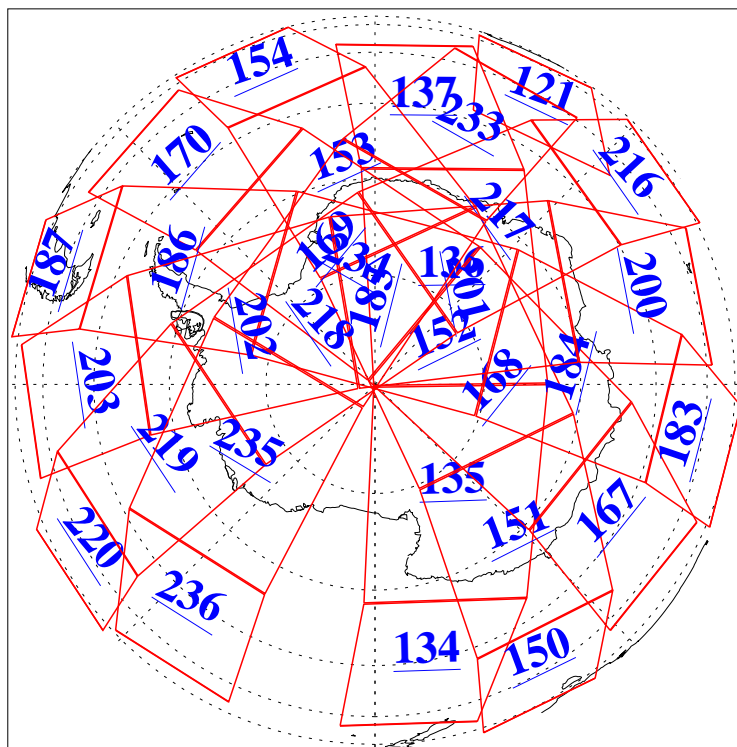

Legend: AMSU Available, *HSB Available*, **AIRS Available**