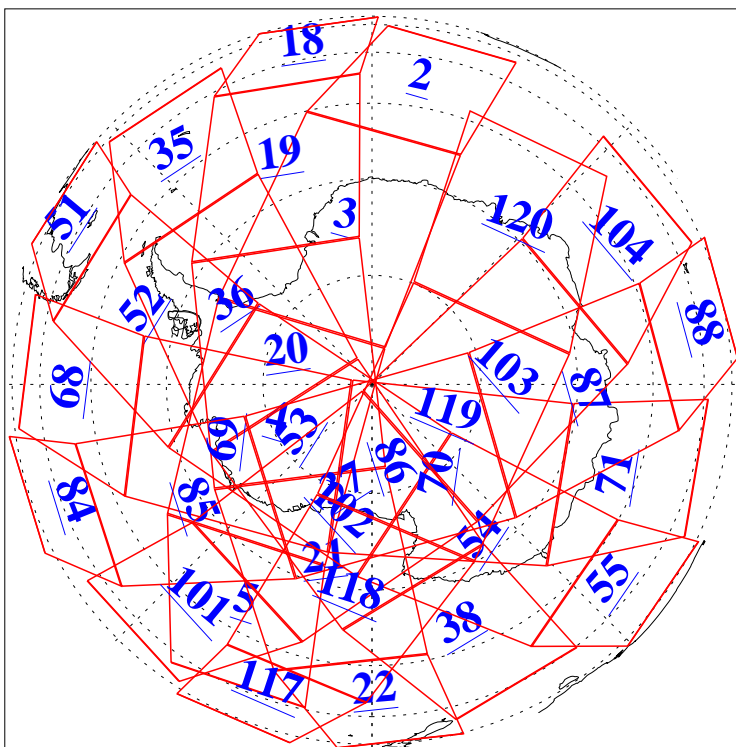

Legend: AMSU Available, *HSB Available*, **AIRS Available**