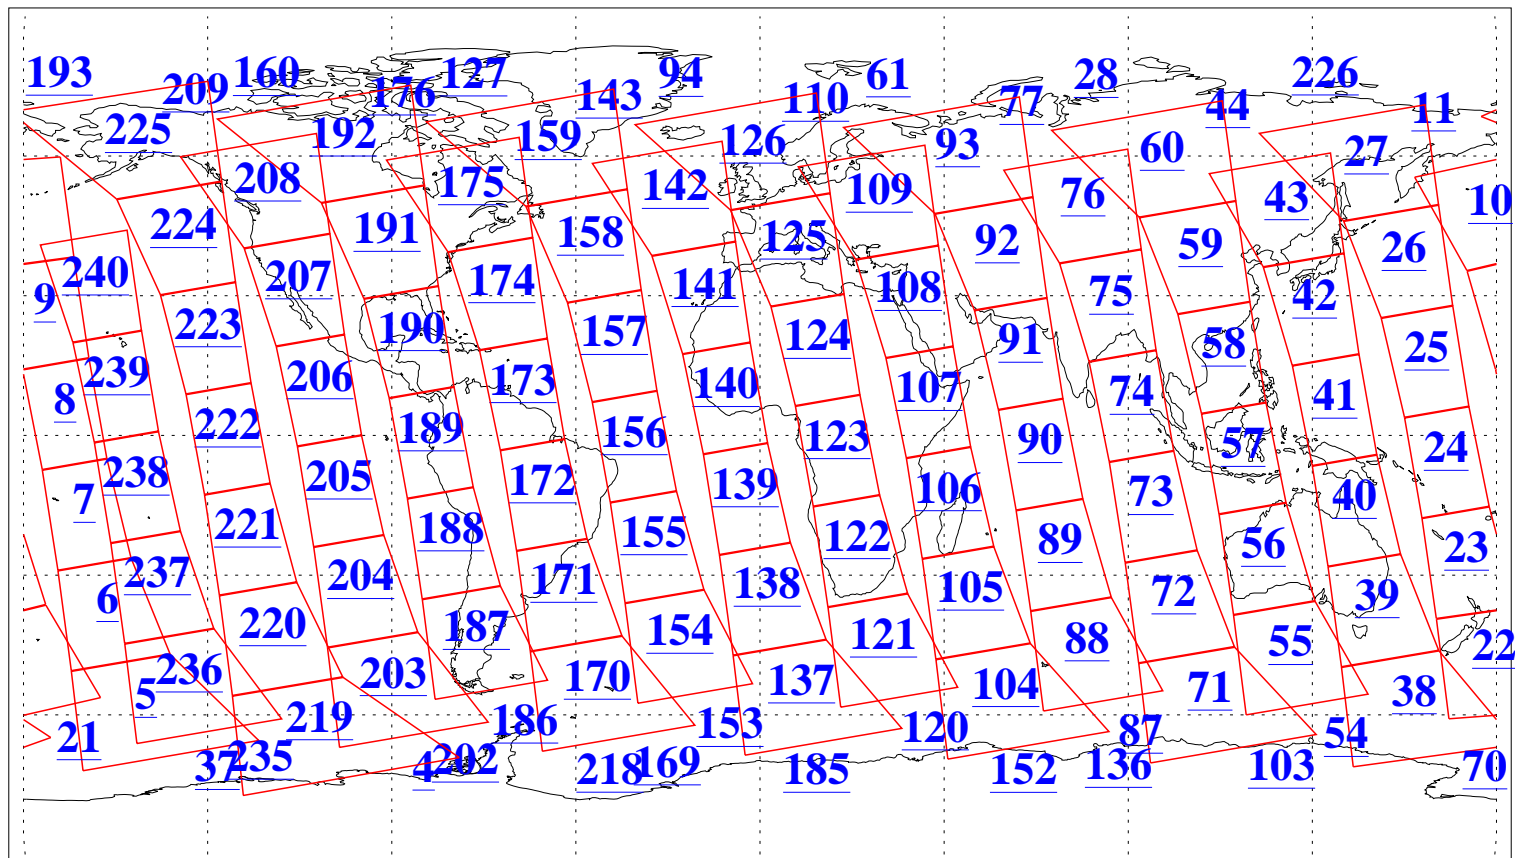

L1B Availability  
AMSU Granules: 240  
HSB Granules: 0  
AIRS Granules: 240

29 Sep 2004  
DoY 273  
Aqua Day 879  
Granules: 1 to 120

Granules: 121 to 240

Legend: AMSU Available, HSB Available, AIRS Available

L1B Availability  
AMSU Granules: 240  
HSB Granules: 0  
AIRS Granules: 240

29 Sep 2004  
DoY 273  
Aqua Day 879

Ascending Granules

Descending Granules

Legend: AMSU Available, HSB Available, AIRS Available