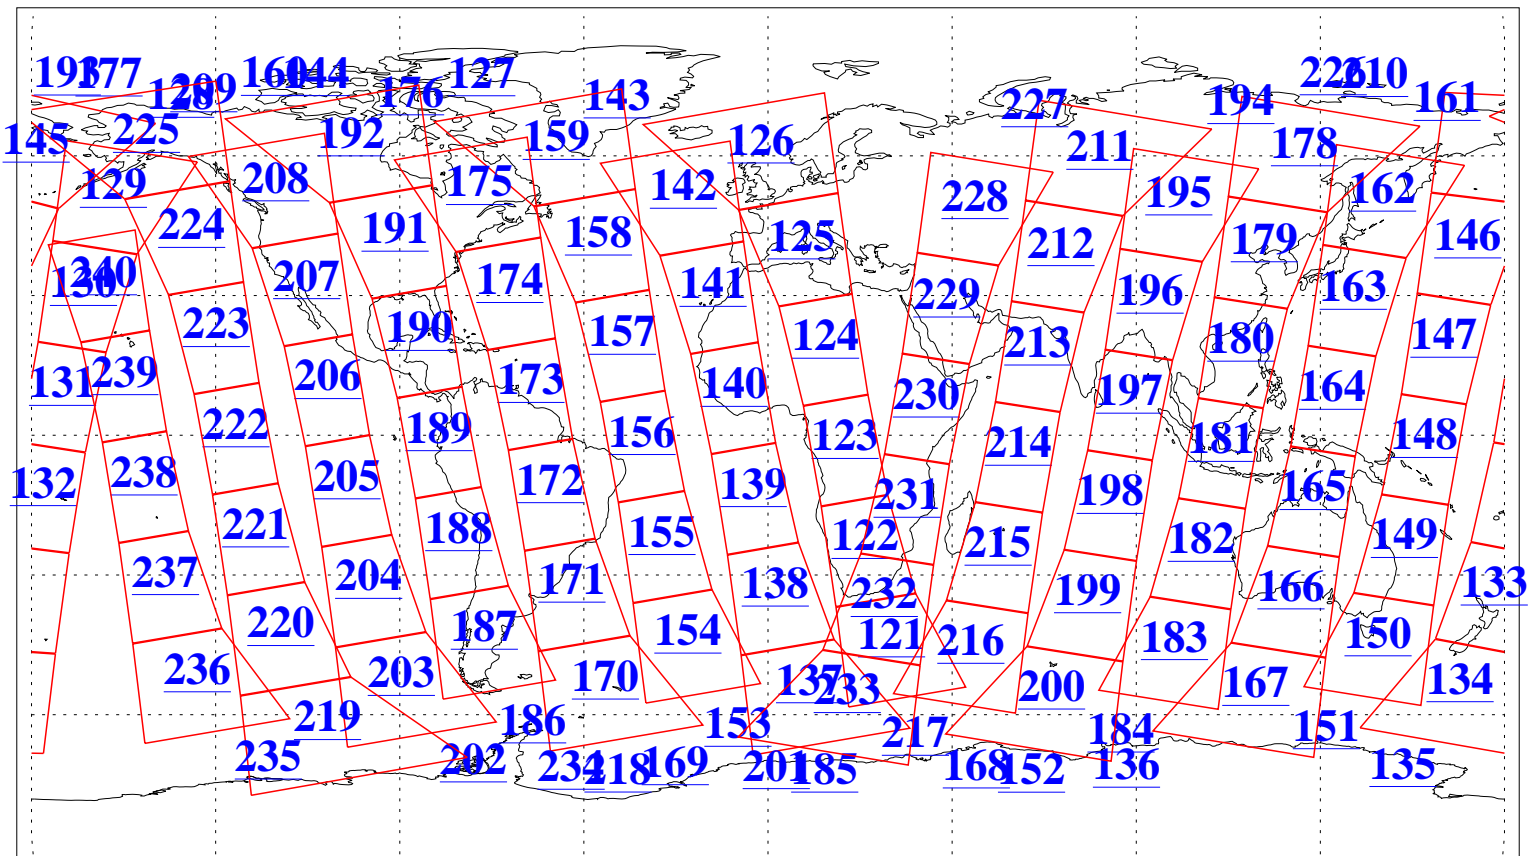

L1B Availability  
AMSU Granules: 240  
HSB Granules: 0  
AIRS Granules: 240

29 Sep 2004  
DoY 273  
Aqua Day 879  
Granules: 1 to 120

Granules: 121 to 240

Legend: AMSU Available, HSB Available, AIRS Available

L1B Availability  
AMSU Granules: 240  
HSB Granules: 0  
AIRS Granules: 240

29 Sep 2004  
DoY 273  
Aqua Day 879

Ascending Granules

Descending Granules

Legend: AMSU Available, HSB Available, AIRS Available