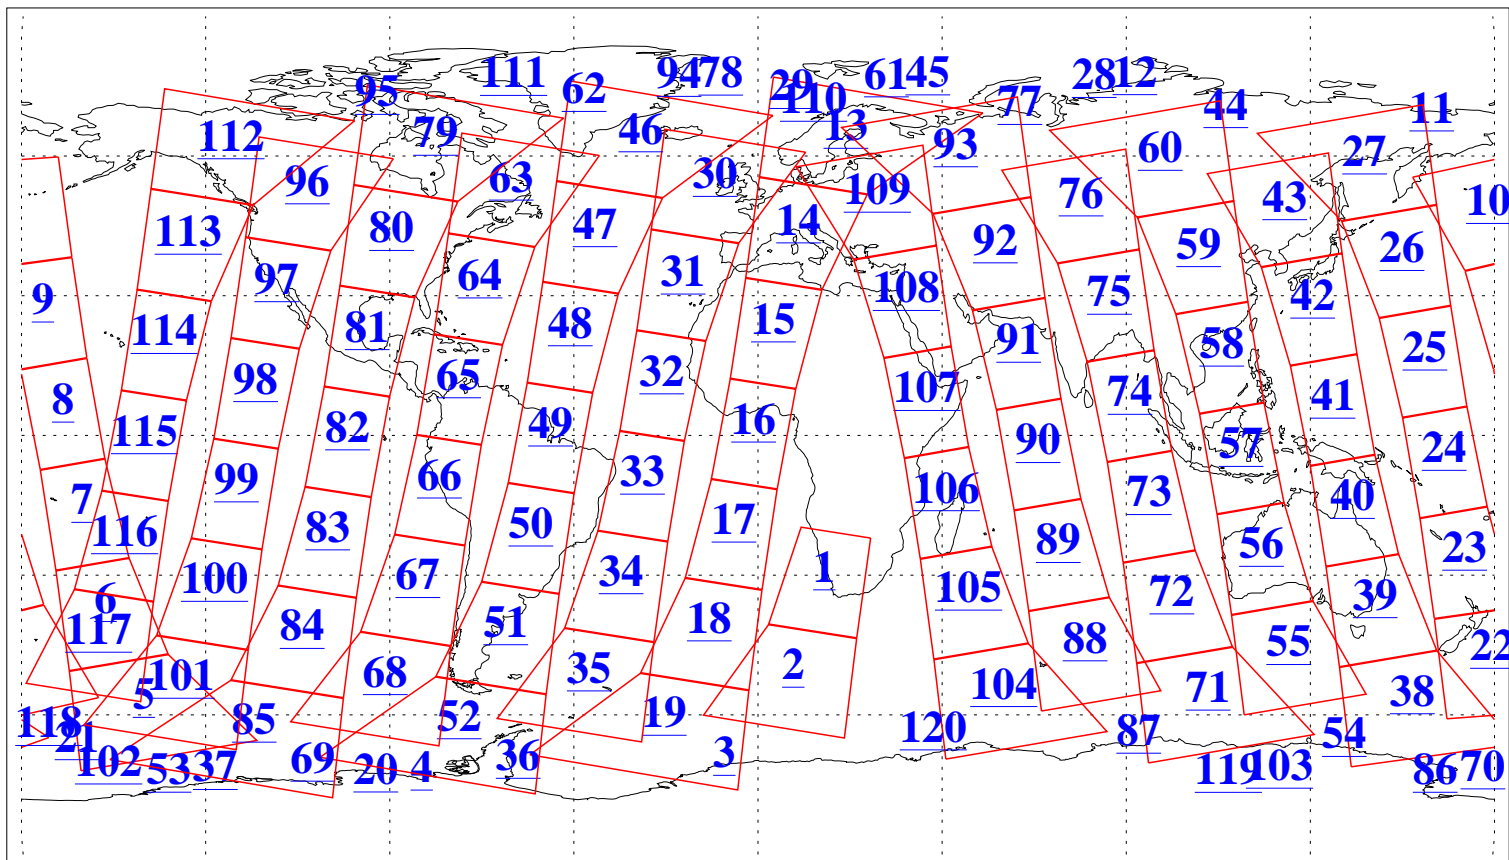

L1B Availability  
AMSU Granules: 240  
HSB Granules: 0  
AIRS Granules: 240

29 Sep 2004  
DoY 273  
Aqua Day 879  
Granules: 1 to 120

Granules: 121 to 240

Legend: AMSU Available, HSB Available, AIRS Available

L1B Availability  
AMSU Granules: 240  
HSB Granules: 0  
AIRS Granules: 240

29 Sep 2004  
DoY 273  
Aqua Day 879

Ascending Granules

Descending Granules

Legend: AMSU Available, HSB Available, AIRS Available

### Northern Hemisphere Granules