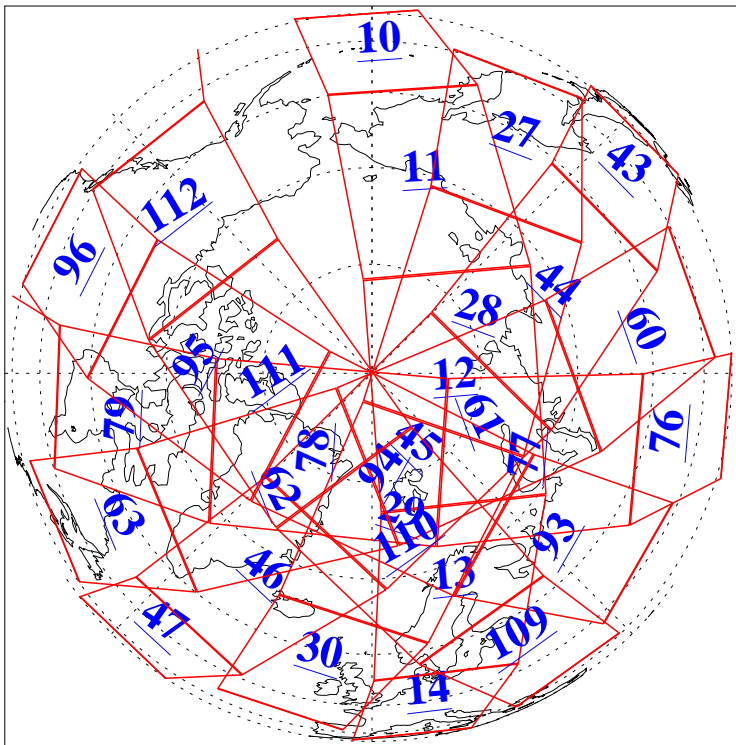

L1B Availability  
AMSU Granules: 240  
HSB Granules: 0  
AIRS Granules: 240

29 Sep 2004  
DoY 273  
Aqua Day 879  
Granules: 1 to 120

Granules: 121 to 240

Legend: AMSU Available, HSB Available, AIRS Available

L1B Availability  
AMSU Granules: 240  
HSB Granules: 0  
AIRS Granules: 240

29 Sep 2004  
DoY 273  
Aqua Day 879

Ascending Granules

Descending Granules

Legend: AMSU Available, HSB Available, AIRS Available

### Northern Hemisphere Granules