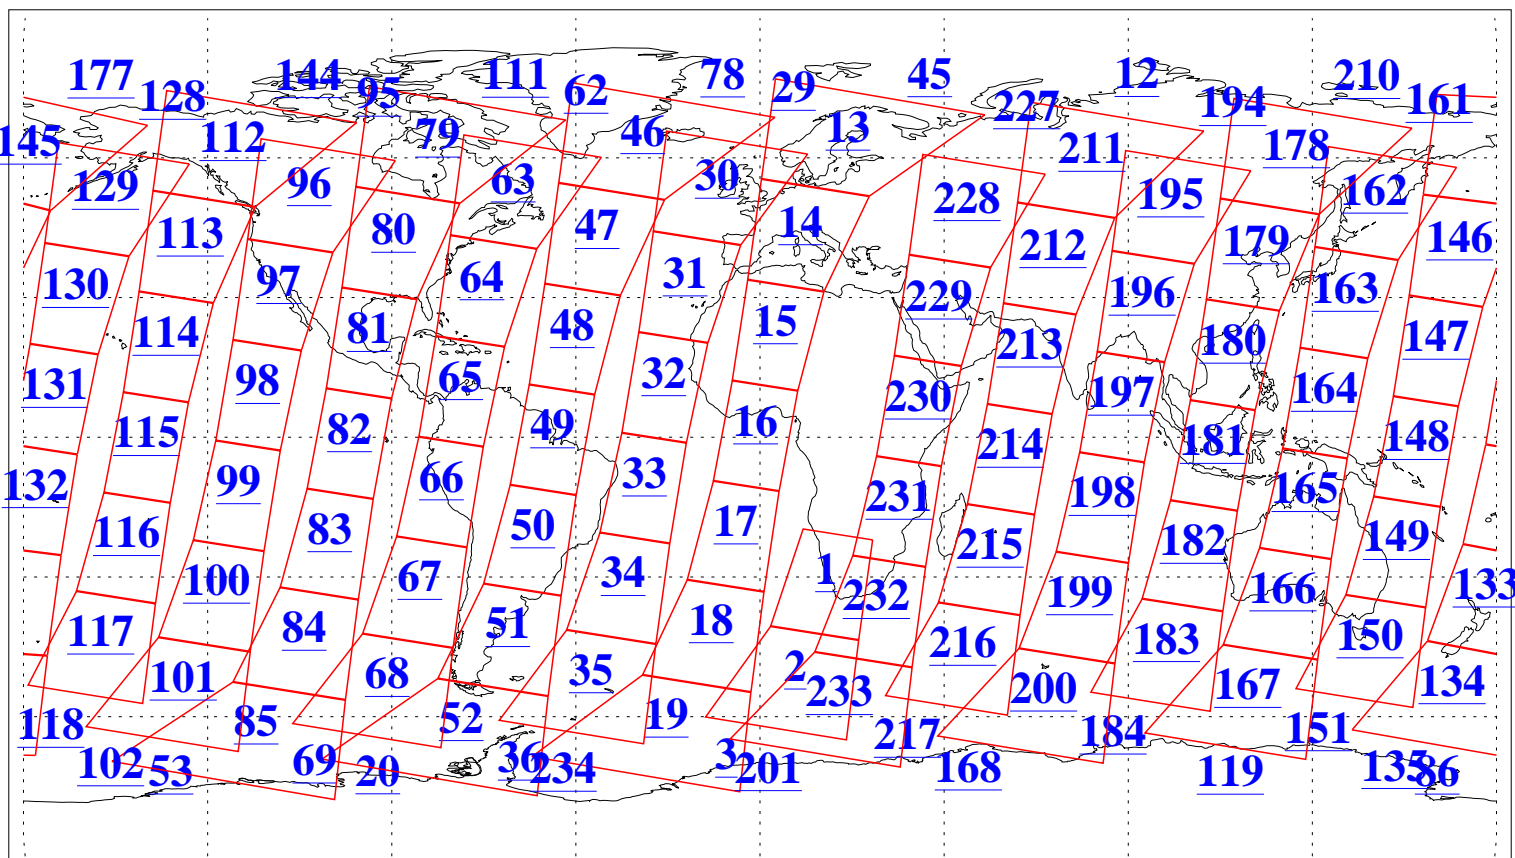

L1B Availability  
AMSU Granules: 240  
HSB Granules: 0  
AIRS Granules: 240

29 Sep 2004  
DoY 273  
Aqua Day 879  
Granules: 1 to 120

Granules: 121 to 240

Legend: AMSU Available, HSB Available, AIRS Available

L1B Availability  
AMSU Granules: 240  
HSB Granules: 0  
AIRS Granules: 240

29 Sep 2004  
DoY 273  
Aqua Day 879

Ascending Granules

Descending Granules

Legend: AMSU Available, HSB Available, AIRS Available