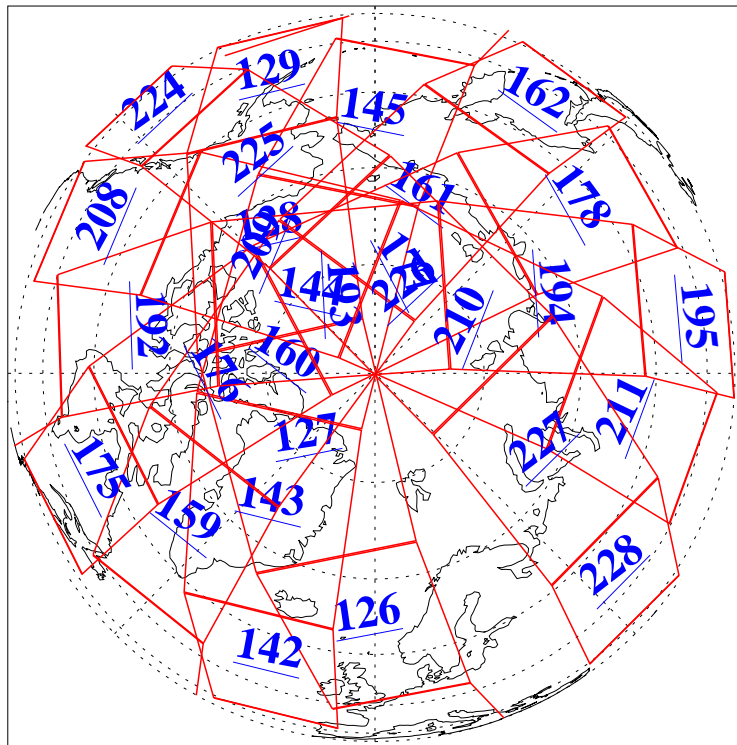

L1B Availability  
AMSU Granules: 240  
HSB Granules: 0  
AIRS Granules: 240

29 Sep 2004  
DoY 273  
Aqua Day 879  
Granules: 1 to 120

Granules: 121 to 240

Legend: AMSU Available, HSB Available, AIRS Available

L1B Availability  
AMSU Granules: 240  
HSB Granules: 0  
AIRS Granules: 240

29 Sep 2004  
DoY 273  
Aqua Day 879

Ascending Granules

Descending Granules

Legend: AMSU Available, HSB Available, AIRS Available

### Northern Hemisphere Granules